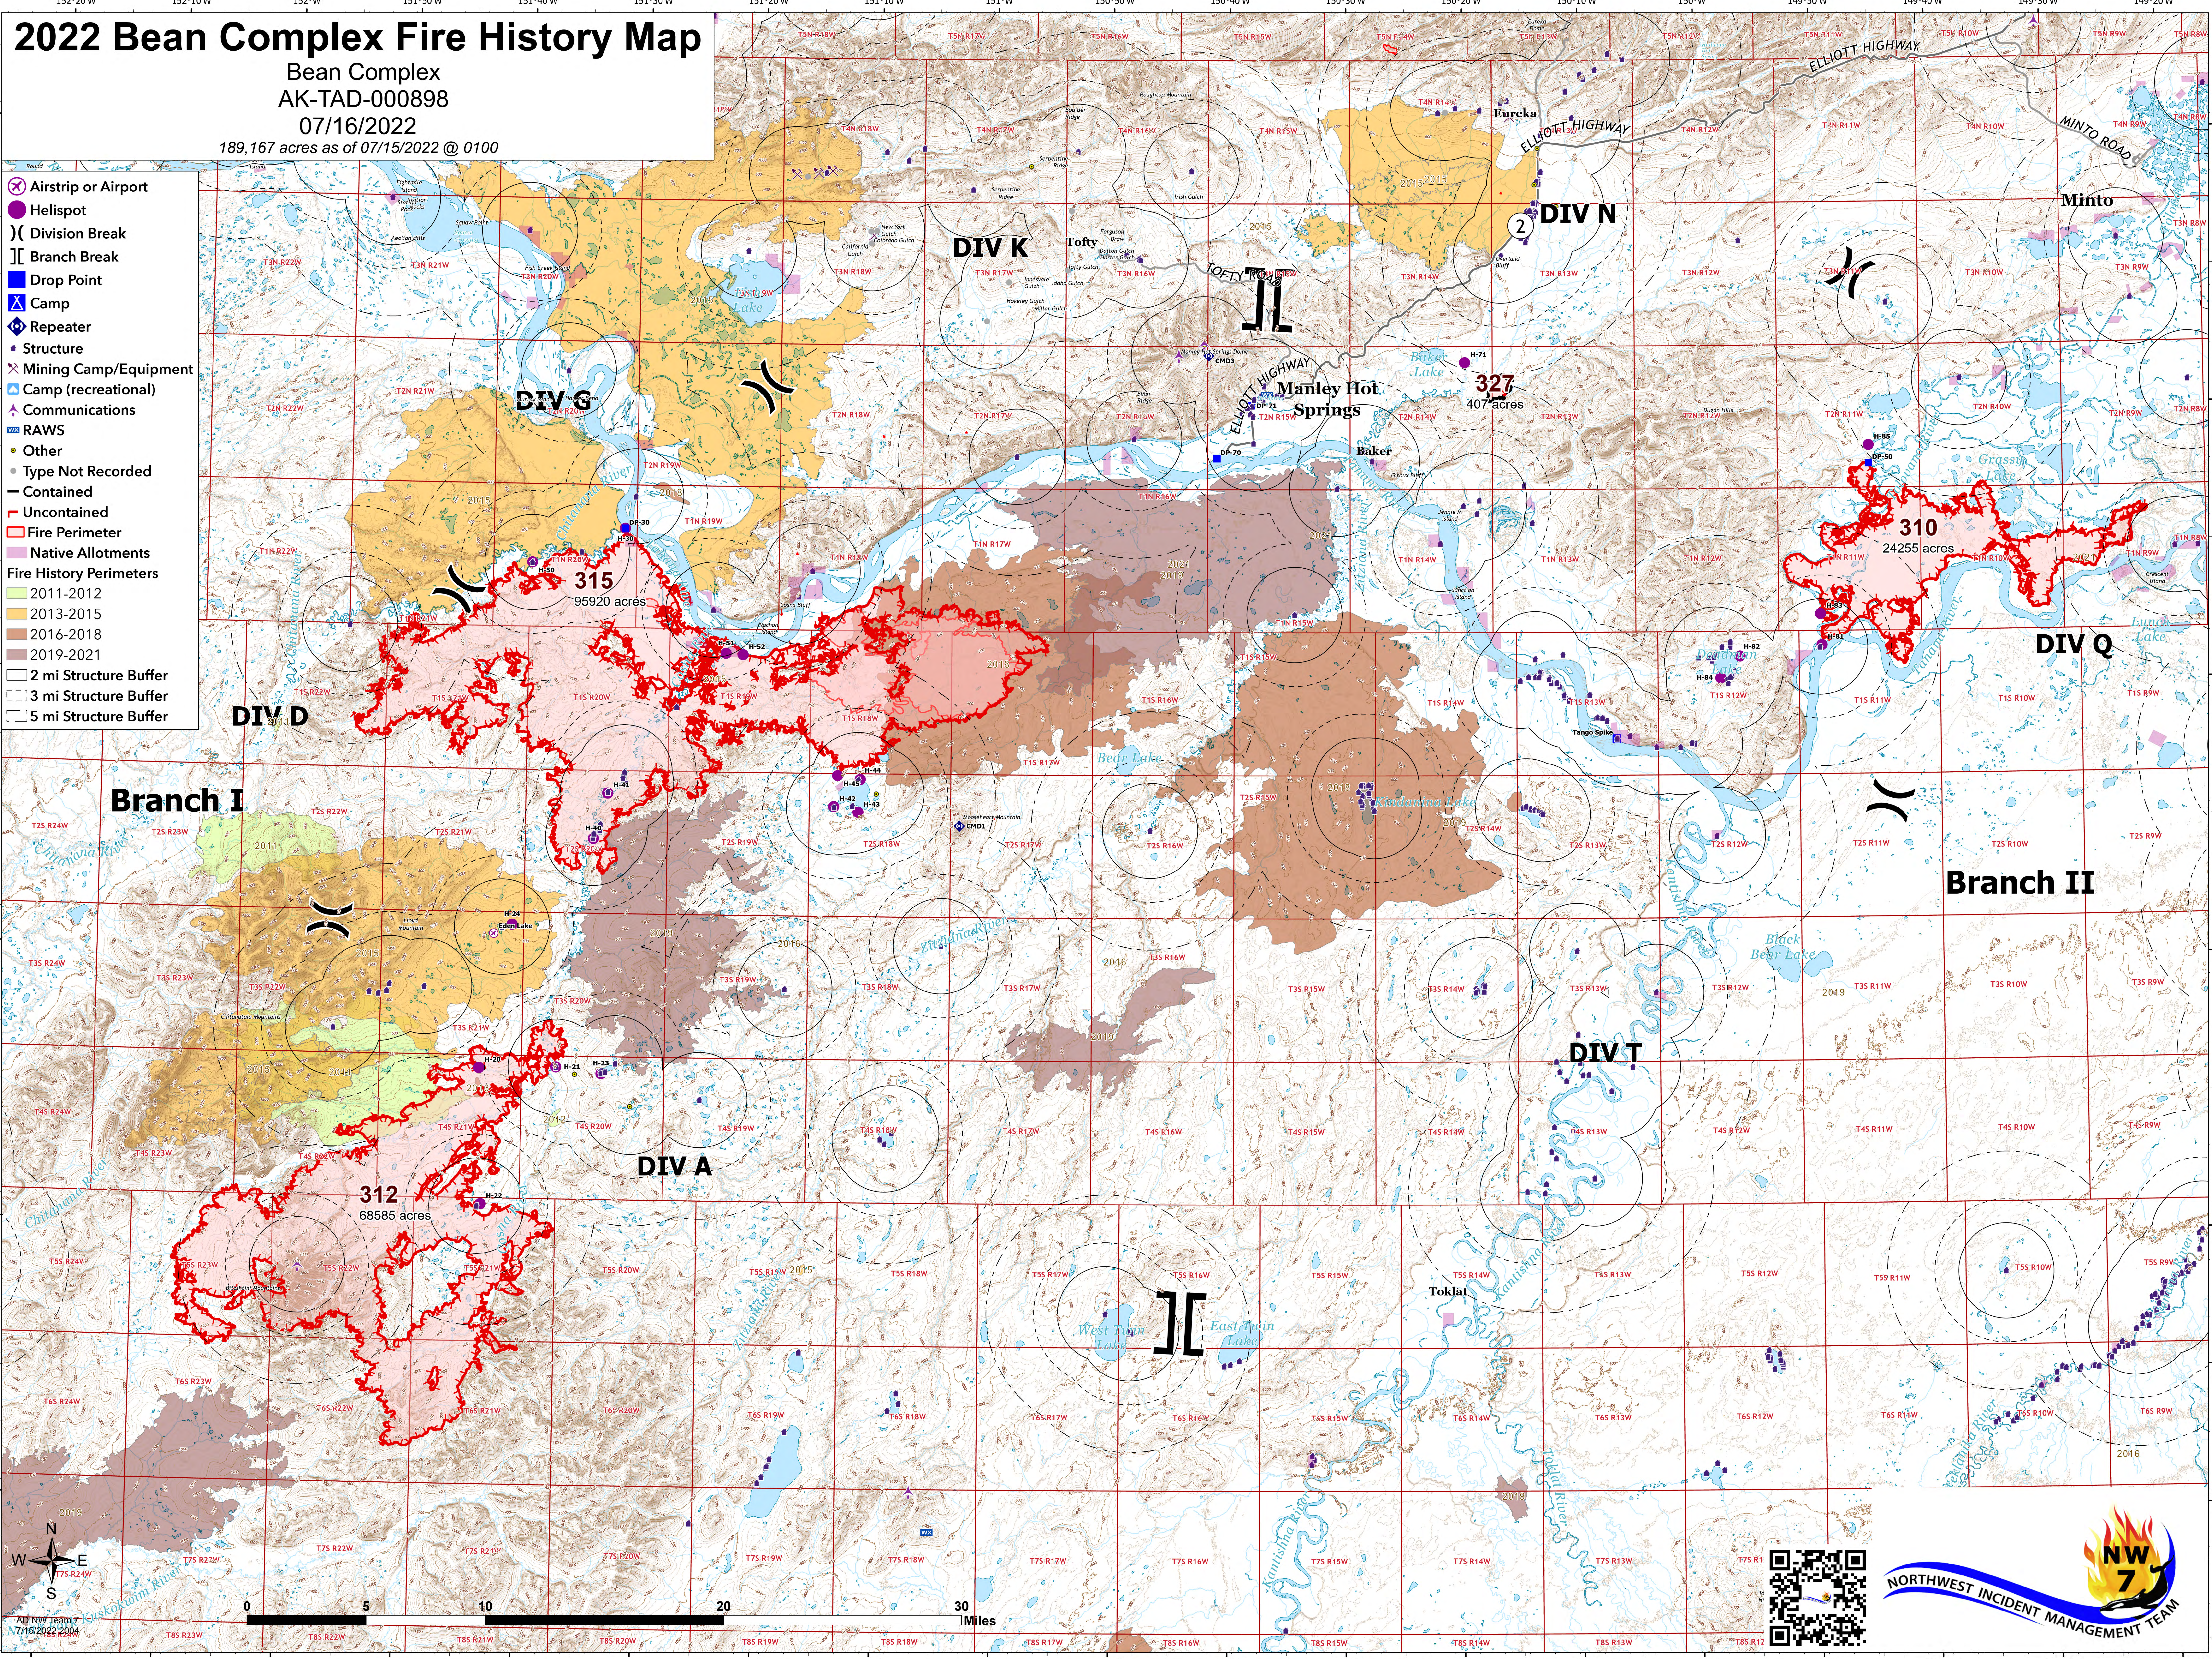

# 2022 Bean Complex Fire History Map

Bean Complex  
AK-TAD-000898  
07/16/2022

189,167 acres as of 07/15/2022 @ 0100

- Airstrip or Airport
- Helispot
- Division Break
- Branch Break
- Drop Point
- Camp
- Repeater
- Structure
- Mining Camp/Equipment
- Camp (recreational)
- Communications
- RAWS
- Other
- Type Not Recorded
- Contained
- Uncontained
- Fire Perimeter
- Native Allotments
- Fire History Perimeters**
- 2011-2012
- 2013-2015
- 2016-2018
- 2019-2021
- 2 mi Structure Buffer
- 3 mi Structure Buffer
- 5 mi Structure Buffer

AD NW Team  
7/16/2022 2:00