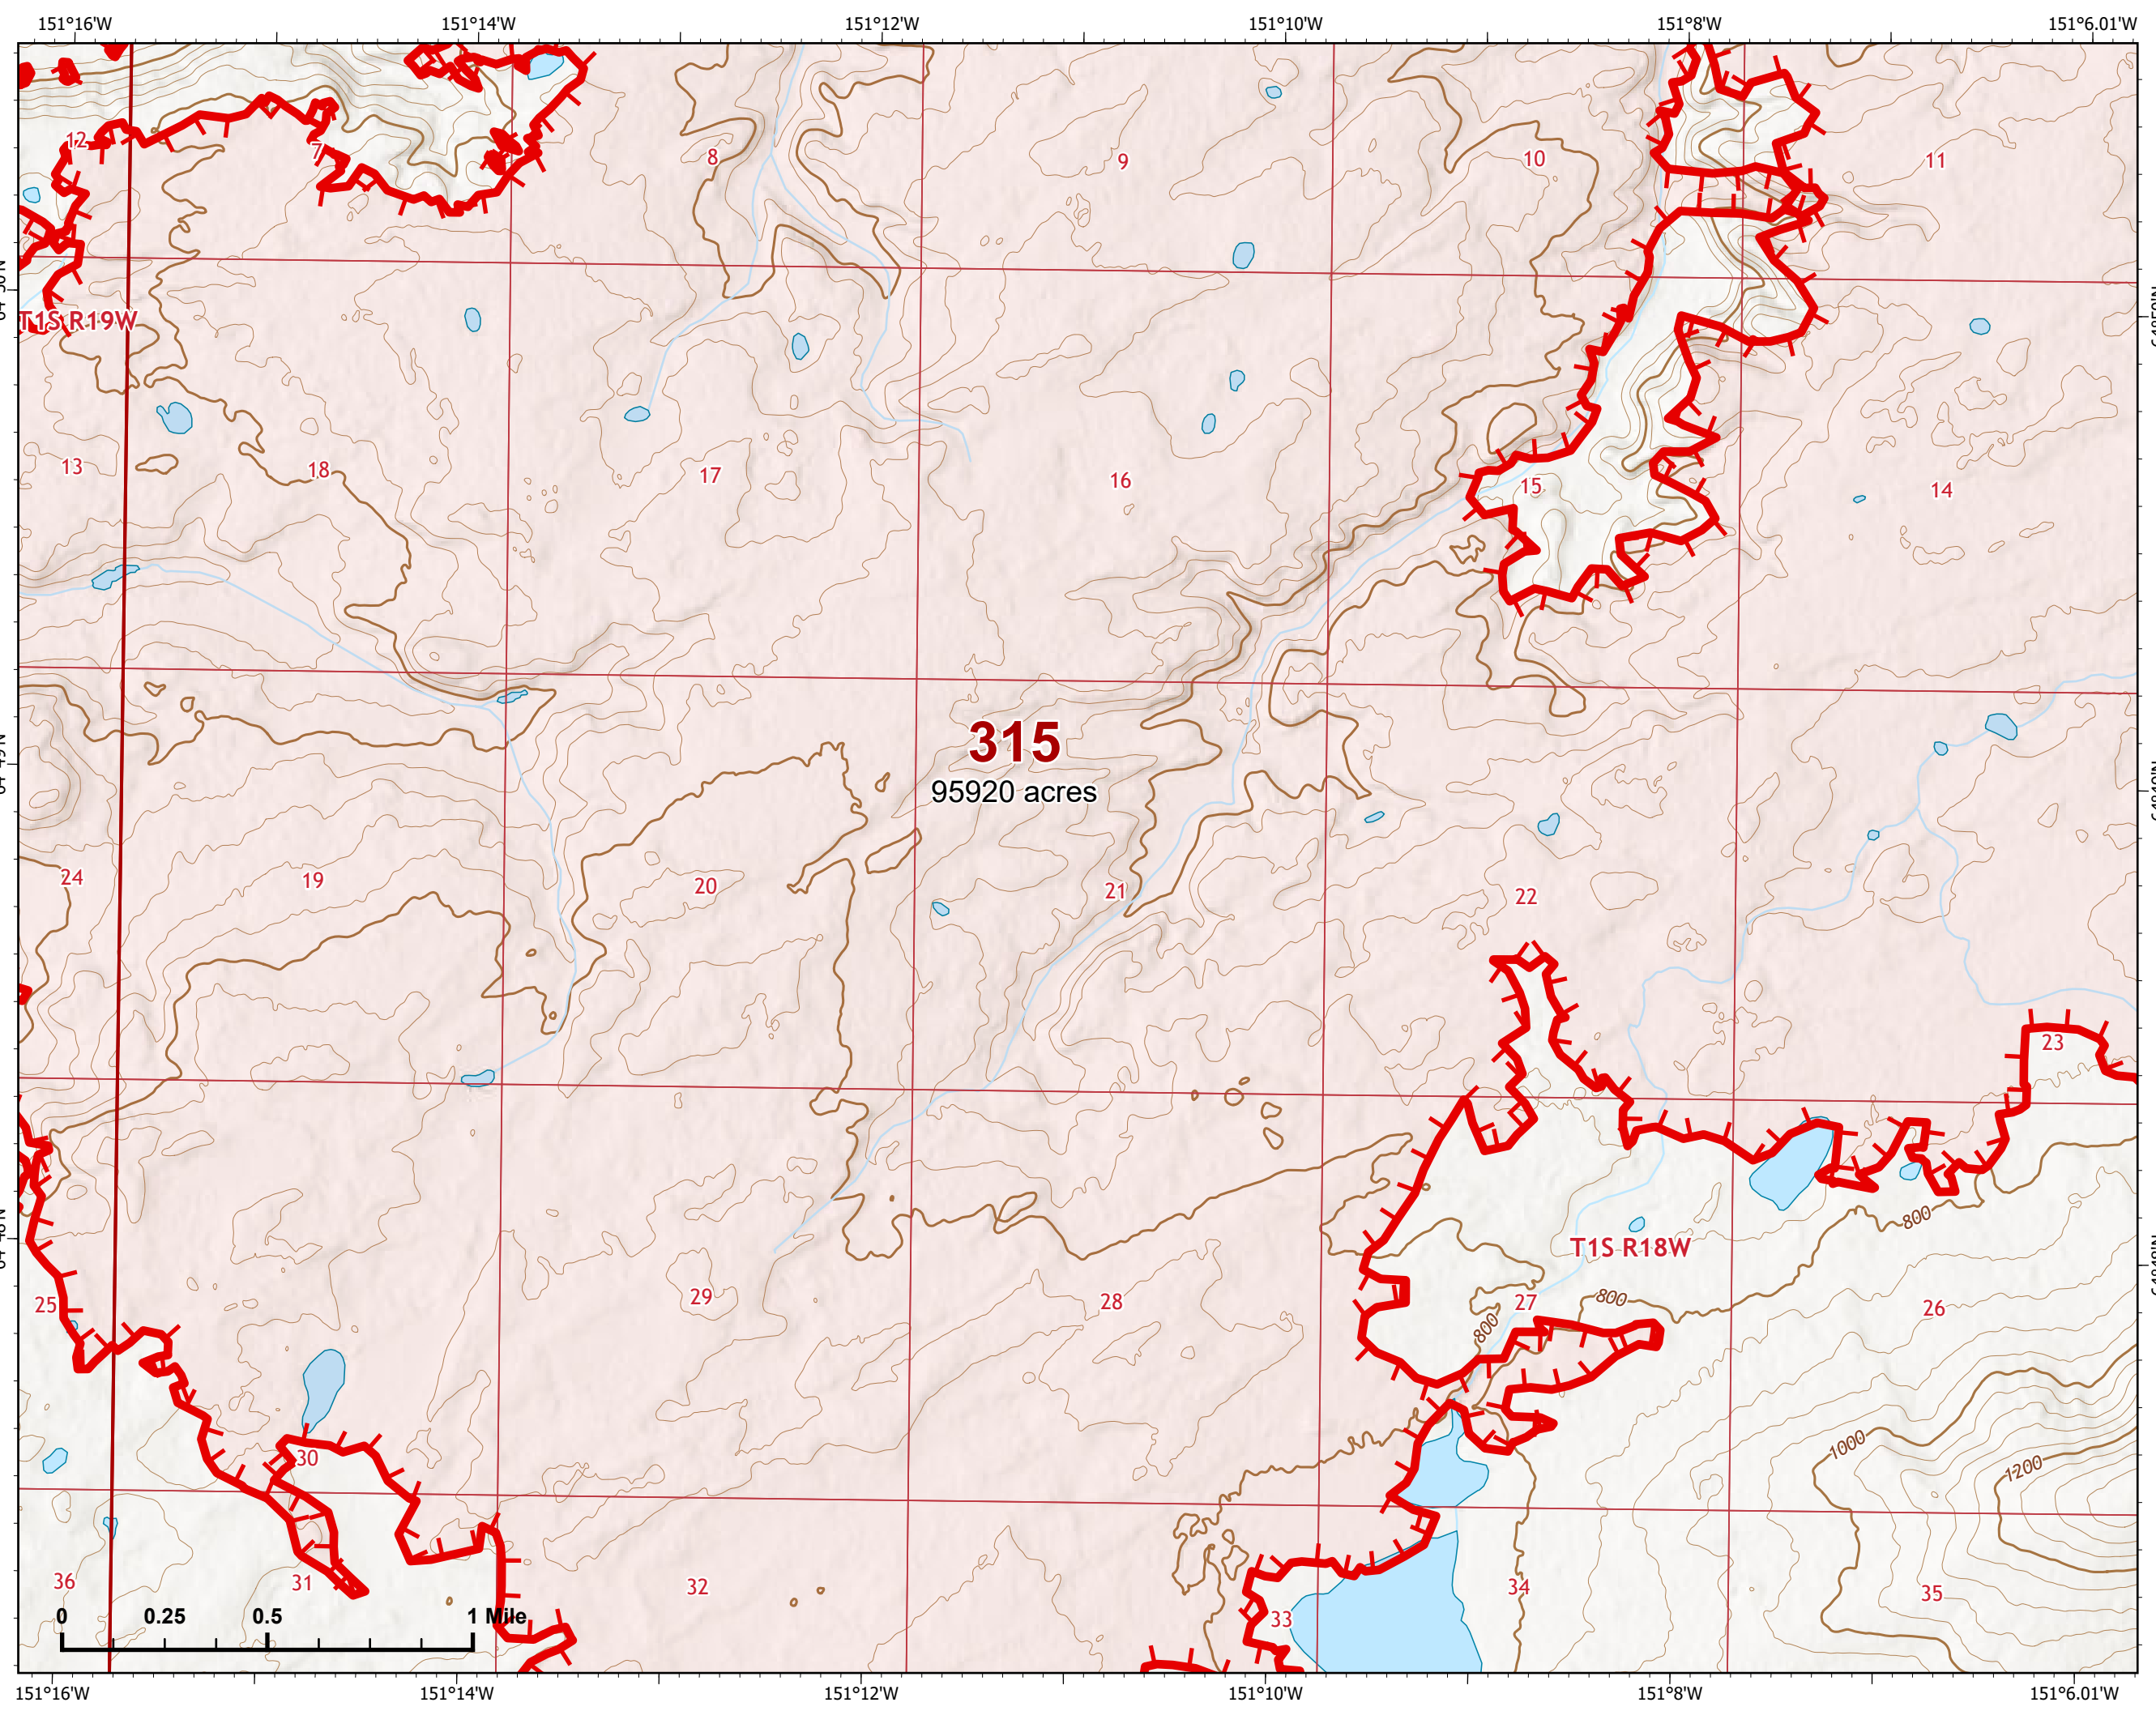

IAP Map

Bean Complex
AK-TAD-000898

07/16/2022

Fire: 315 (Chitanana)

Page 315 - 10

-  Wildfire Daily Fire Perimeter
-  Uncontained

Z. Cravens
7/15/2022 2013

IAP Map