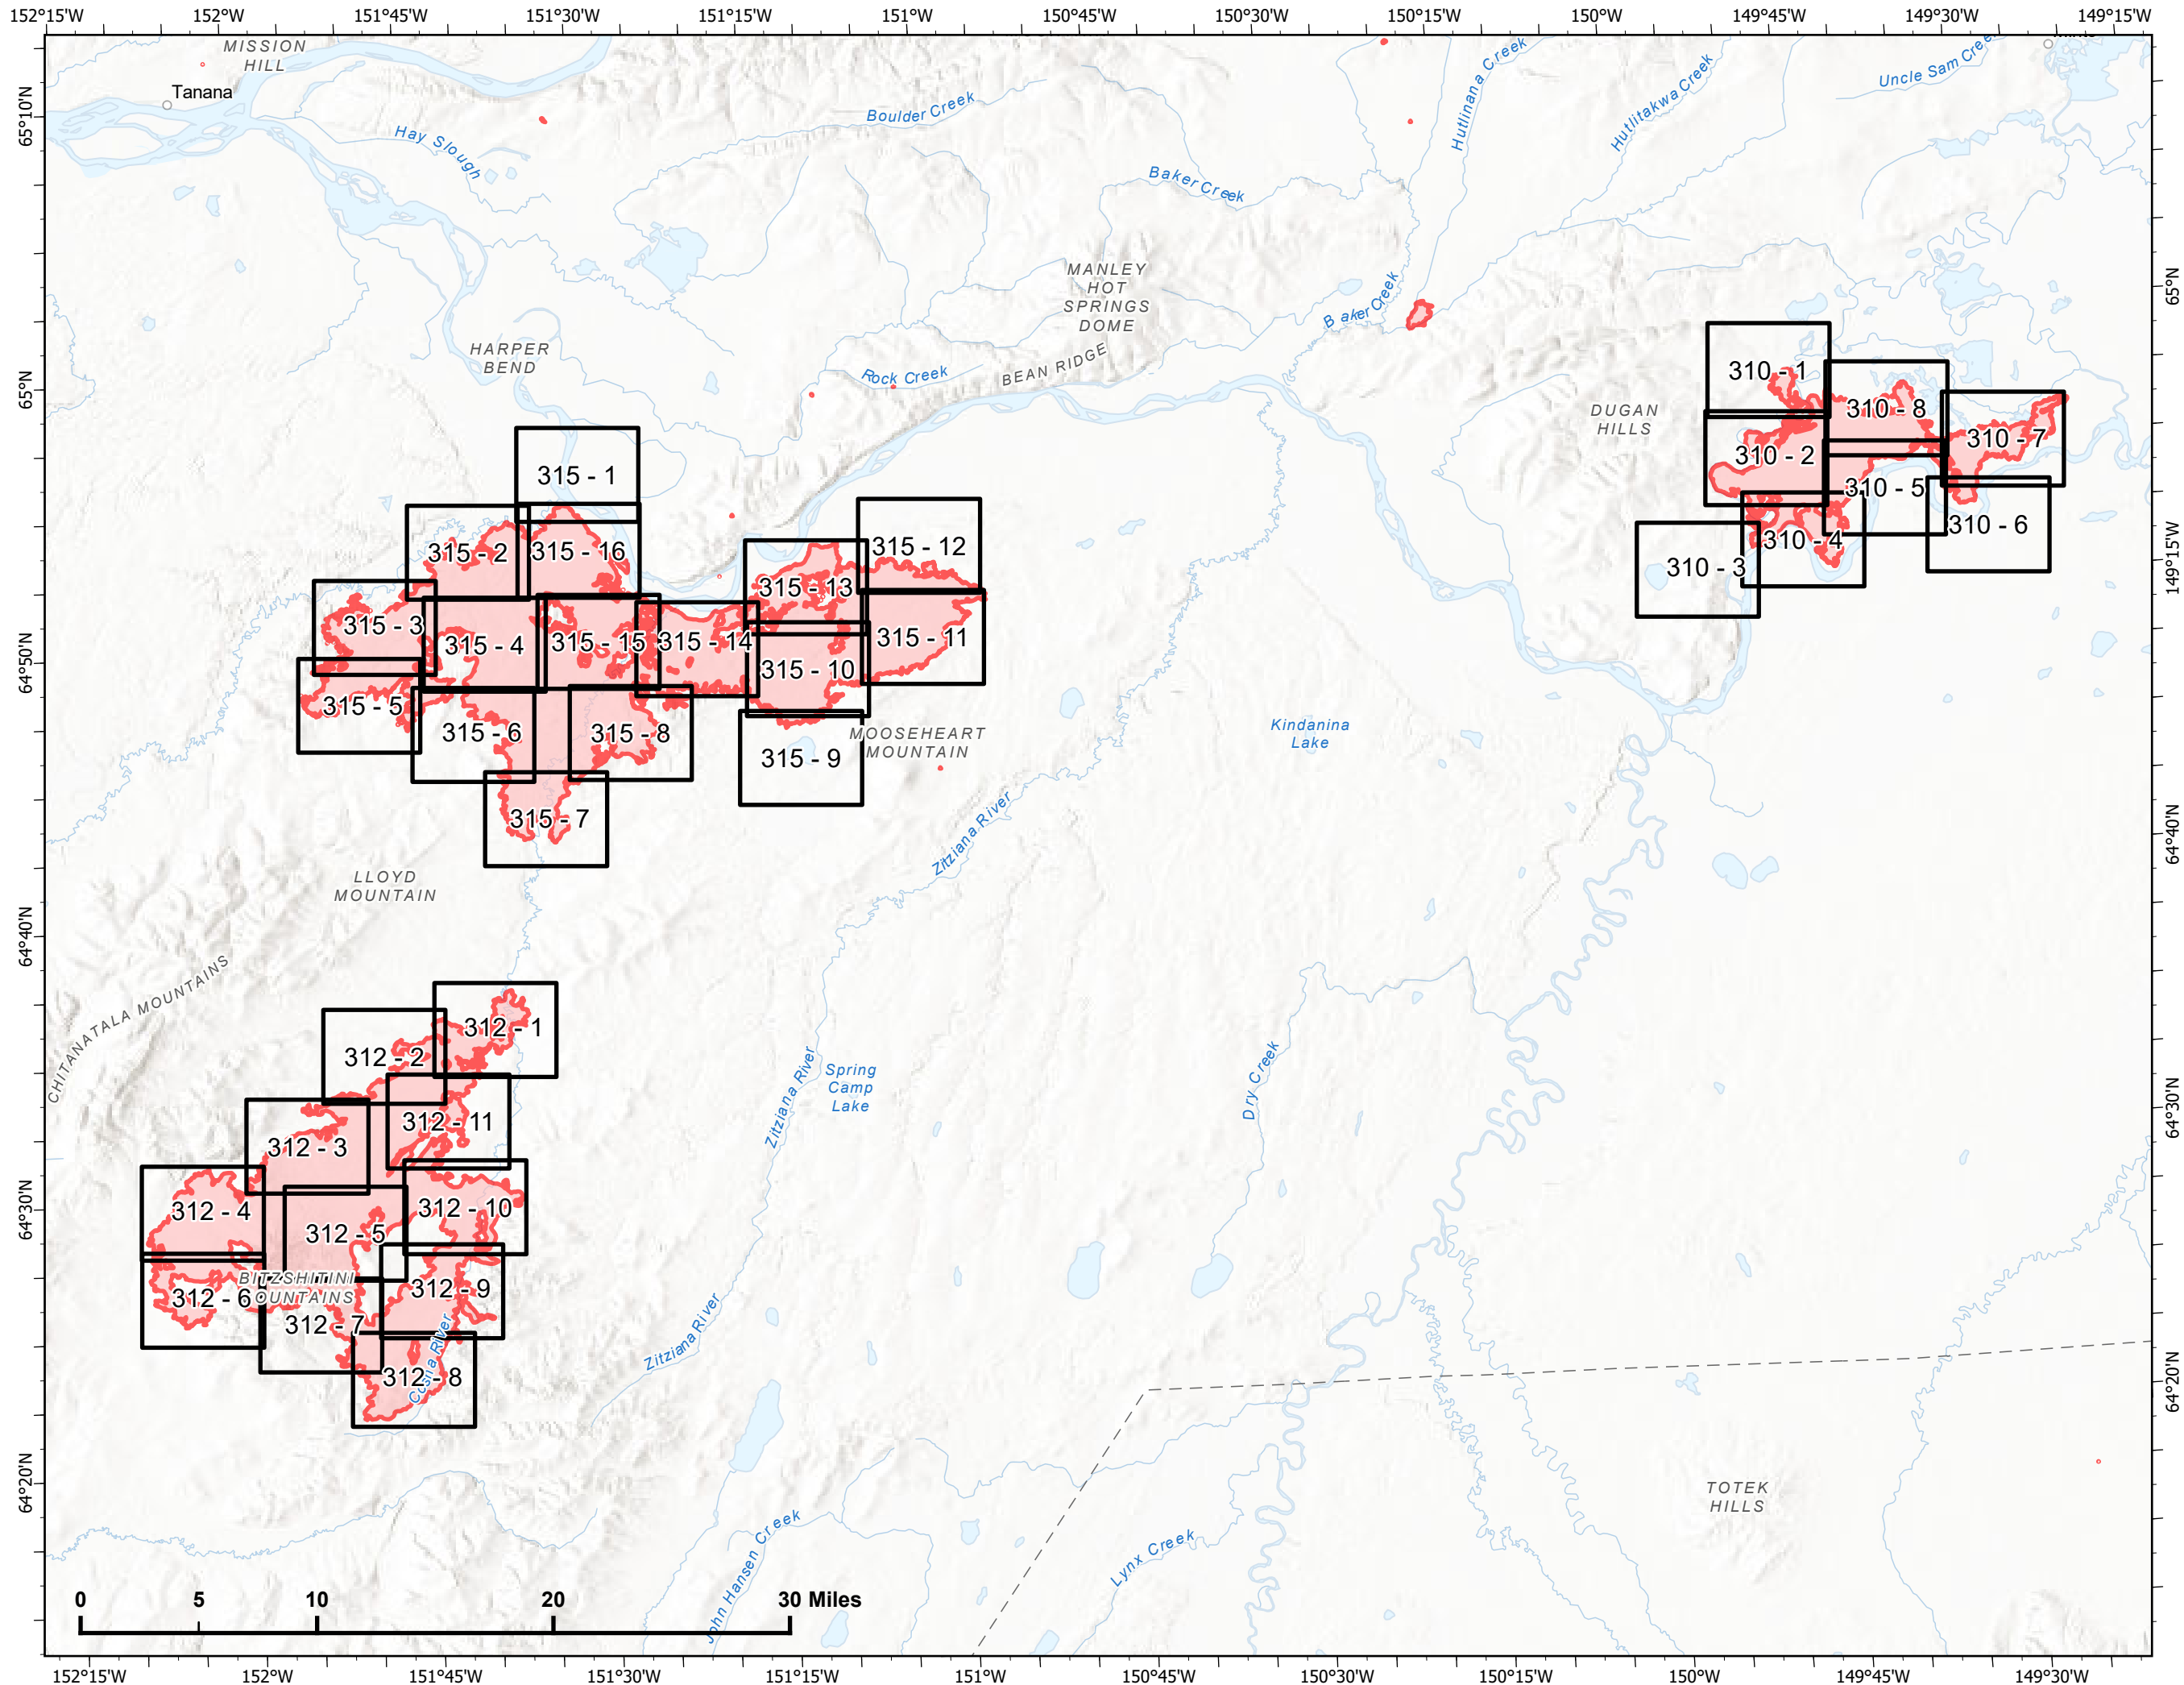

IAP Index Map

Bean Complex
AK-TAD-000898
07/16/2022

 Wildfire Daily Fire Perimeter

Z. Cravens
7/15/2022 2019

IAP Map

Bean Complex
AK-TAD-000898

07/16/2022

Fire: 312 (Bitzshitini)

Page 312 - 1

-  Helispot
-  Structure
-  Other
-  Wildfire Daily Fire Perimeter
-  Uncontained

Z. Cravens
7/15/2022 2006

IAP Map

Bean Complex
AK-TAD-000898

07/16/2022

Fire: 312 (Bitzshitini)

Page 312 - 2

-  Helispot
-  Wildfire Daily Fire Perimeter
-  Uncontained

Z. Cravens
7/15/2022 2006

IAP Map

Bean Complex
AK-TAD-000898

07/16/2022

Fire: 312 (Bitzshitini)

Page 312 - 3

-  Wildfire Daily Fire Perimeter
-  Uncontained