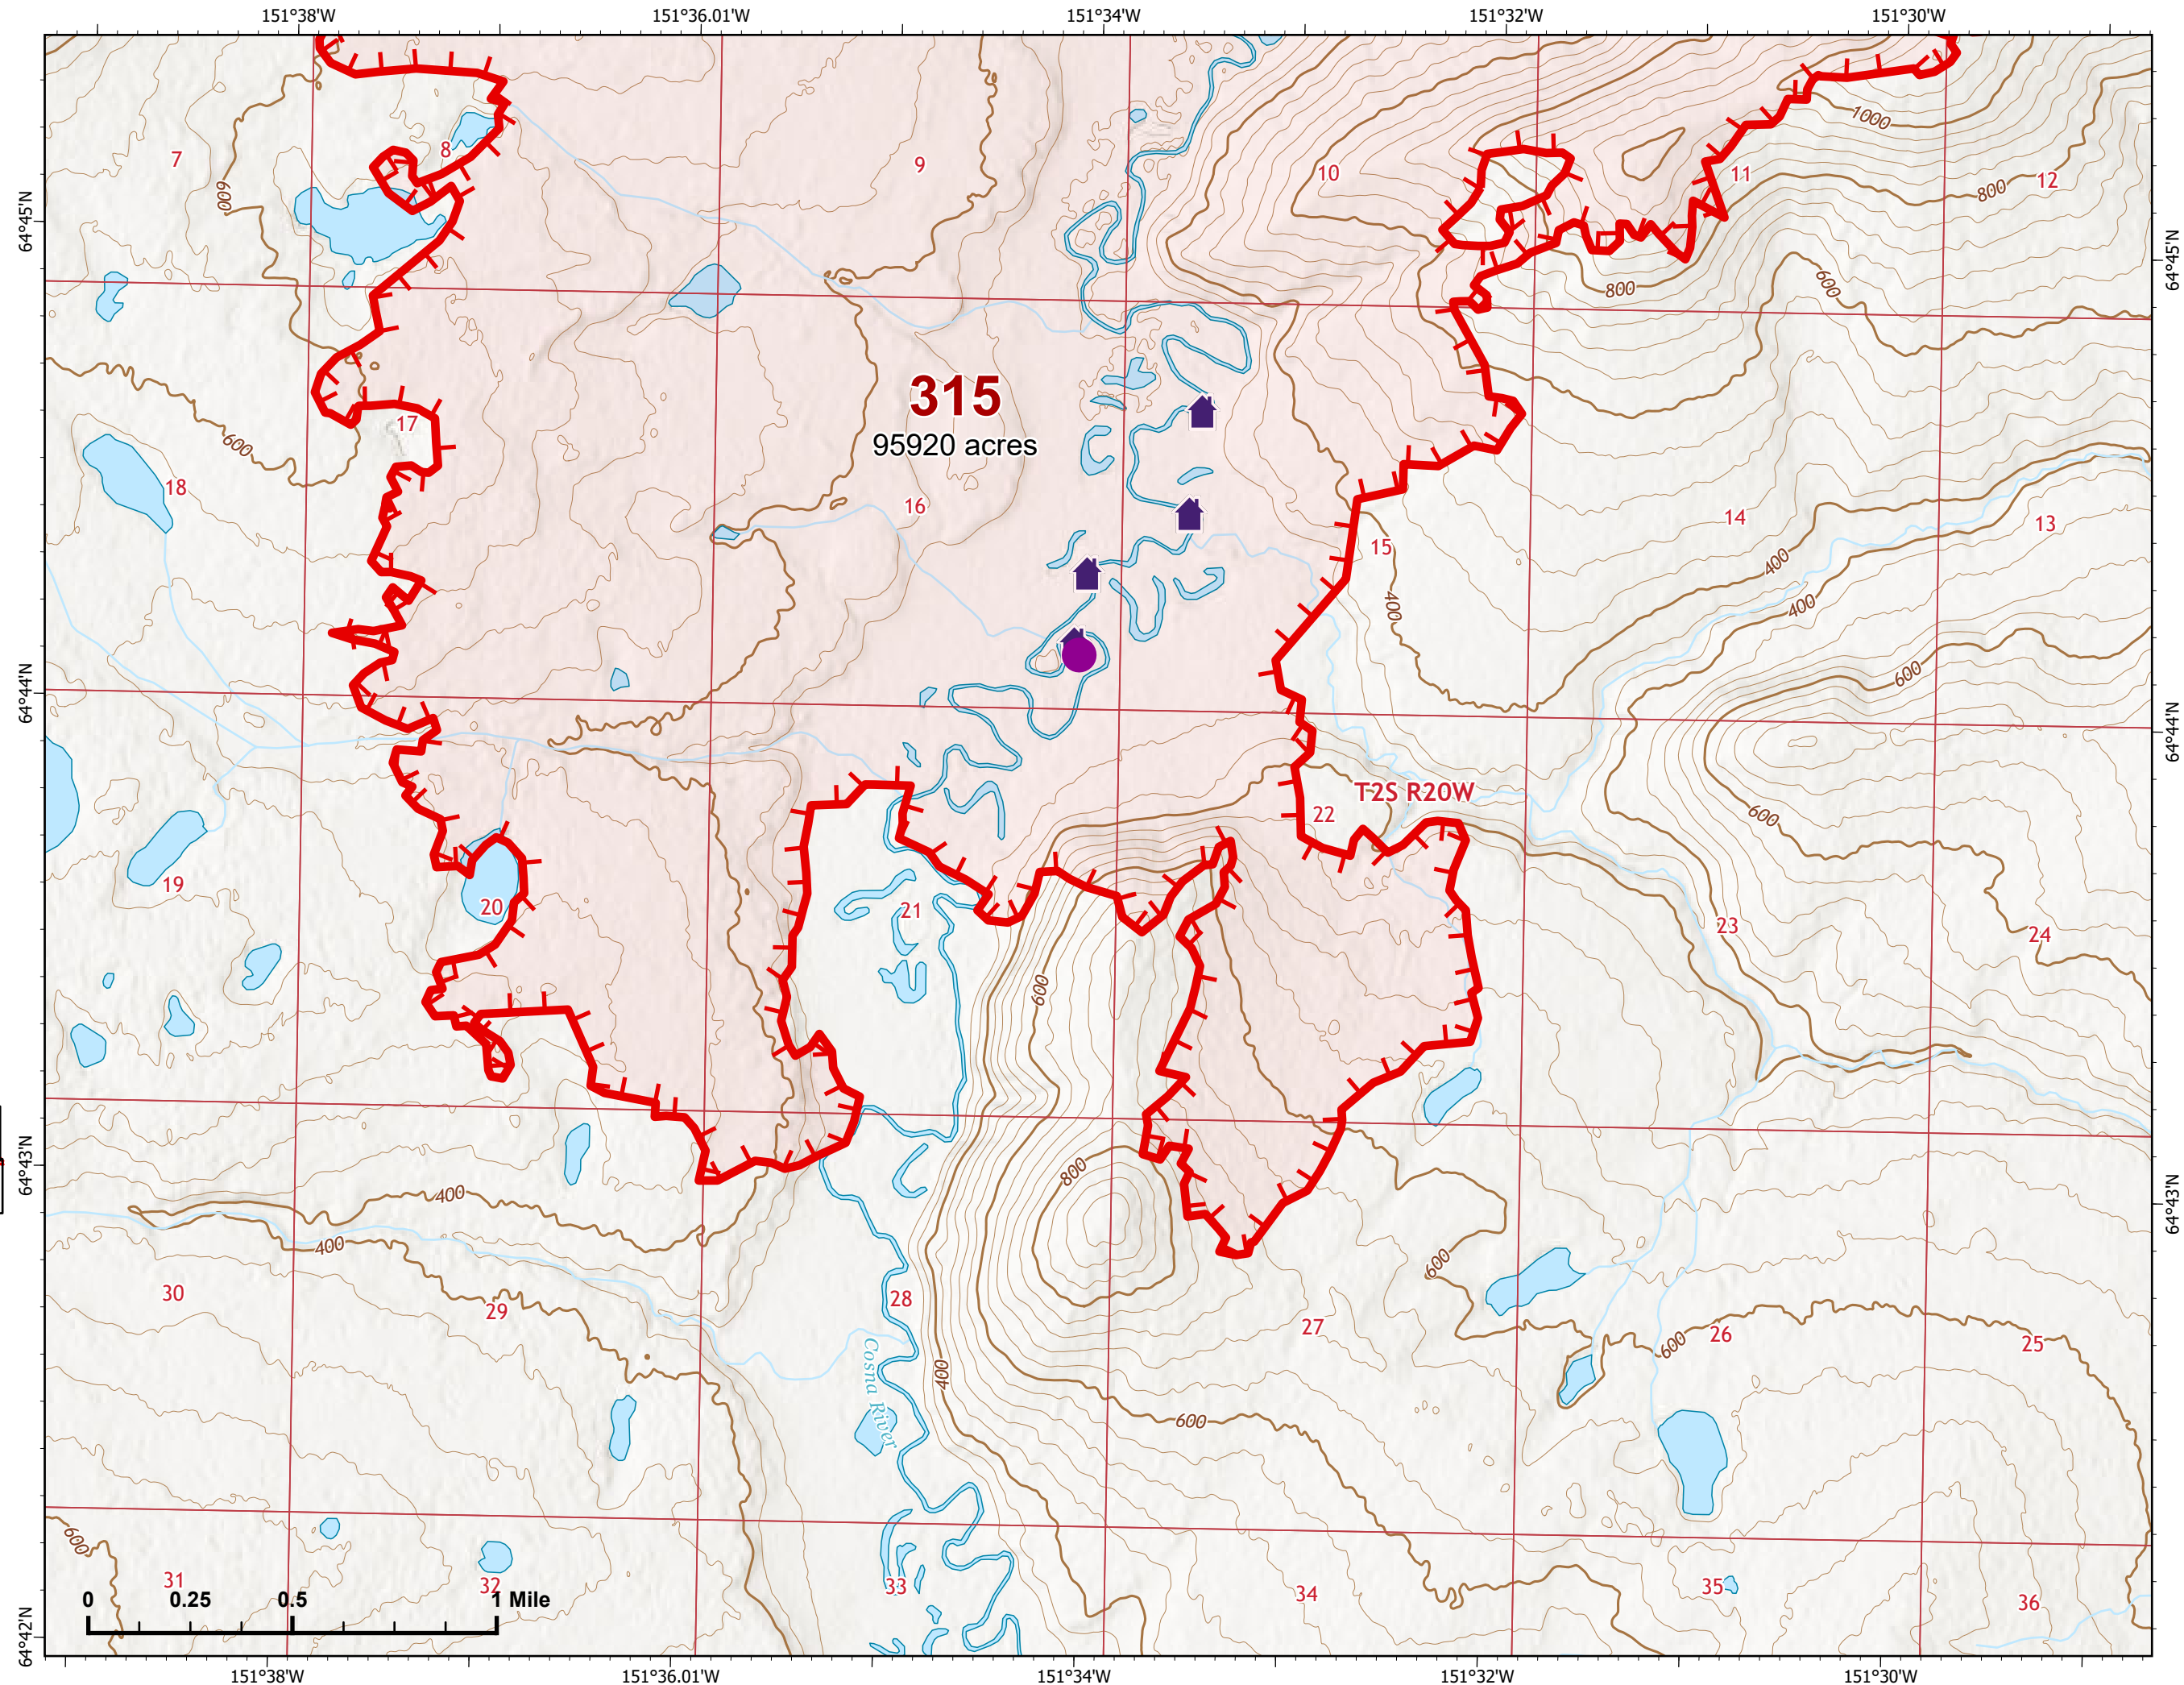

Z. Cravens
7/15/2022 2011

IAP Map

Bean Complex
AK-TAD-000898

07/16/2022

Fire: 315 (Chitanana)

Page 315 - 7

-  Helispot
-  Structure
-  Wildfire Daily Fire Perimeter
-  Uncontained

Z. Cravens
7/15/2022 2012