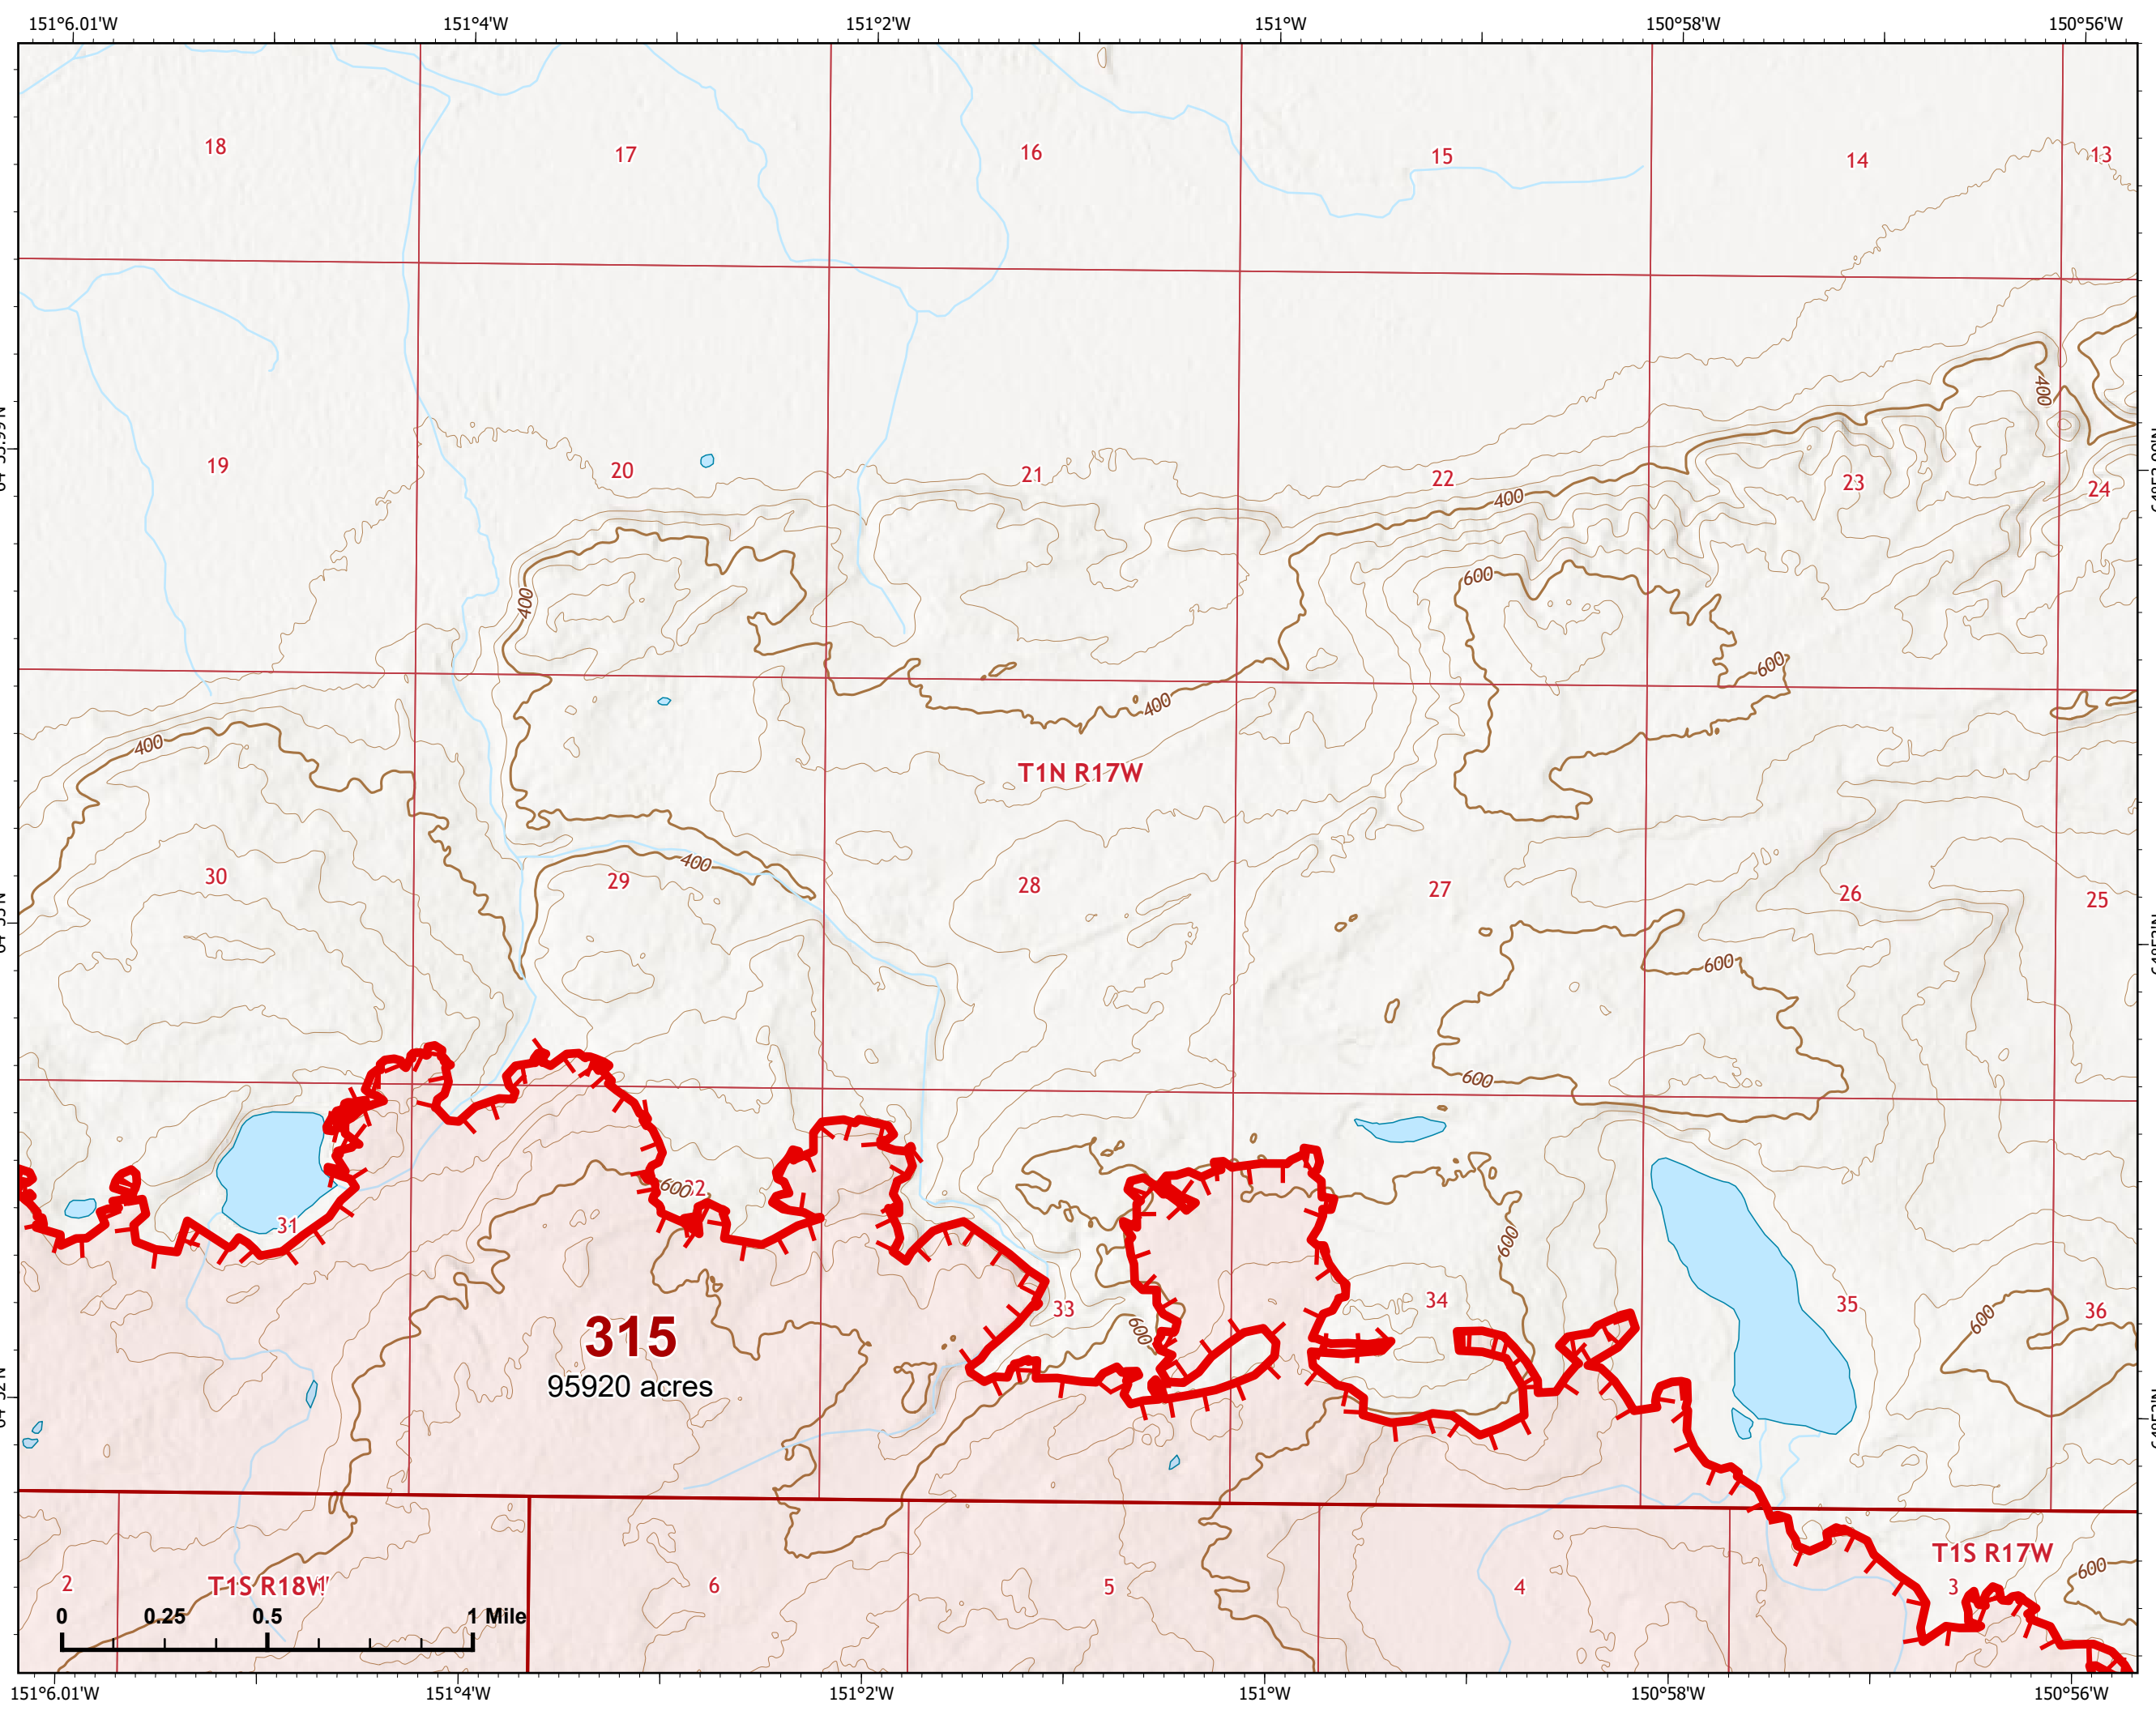

IAP Map

Bean Complex
AK-TAD-000898

07/16/2022

Fire: 315 (Chitanana)

Page 315 - 12

- Wildfire Daily Fire Perimeter
- Uncontained

Z. Cravens
7/15/2022 2014