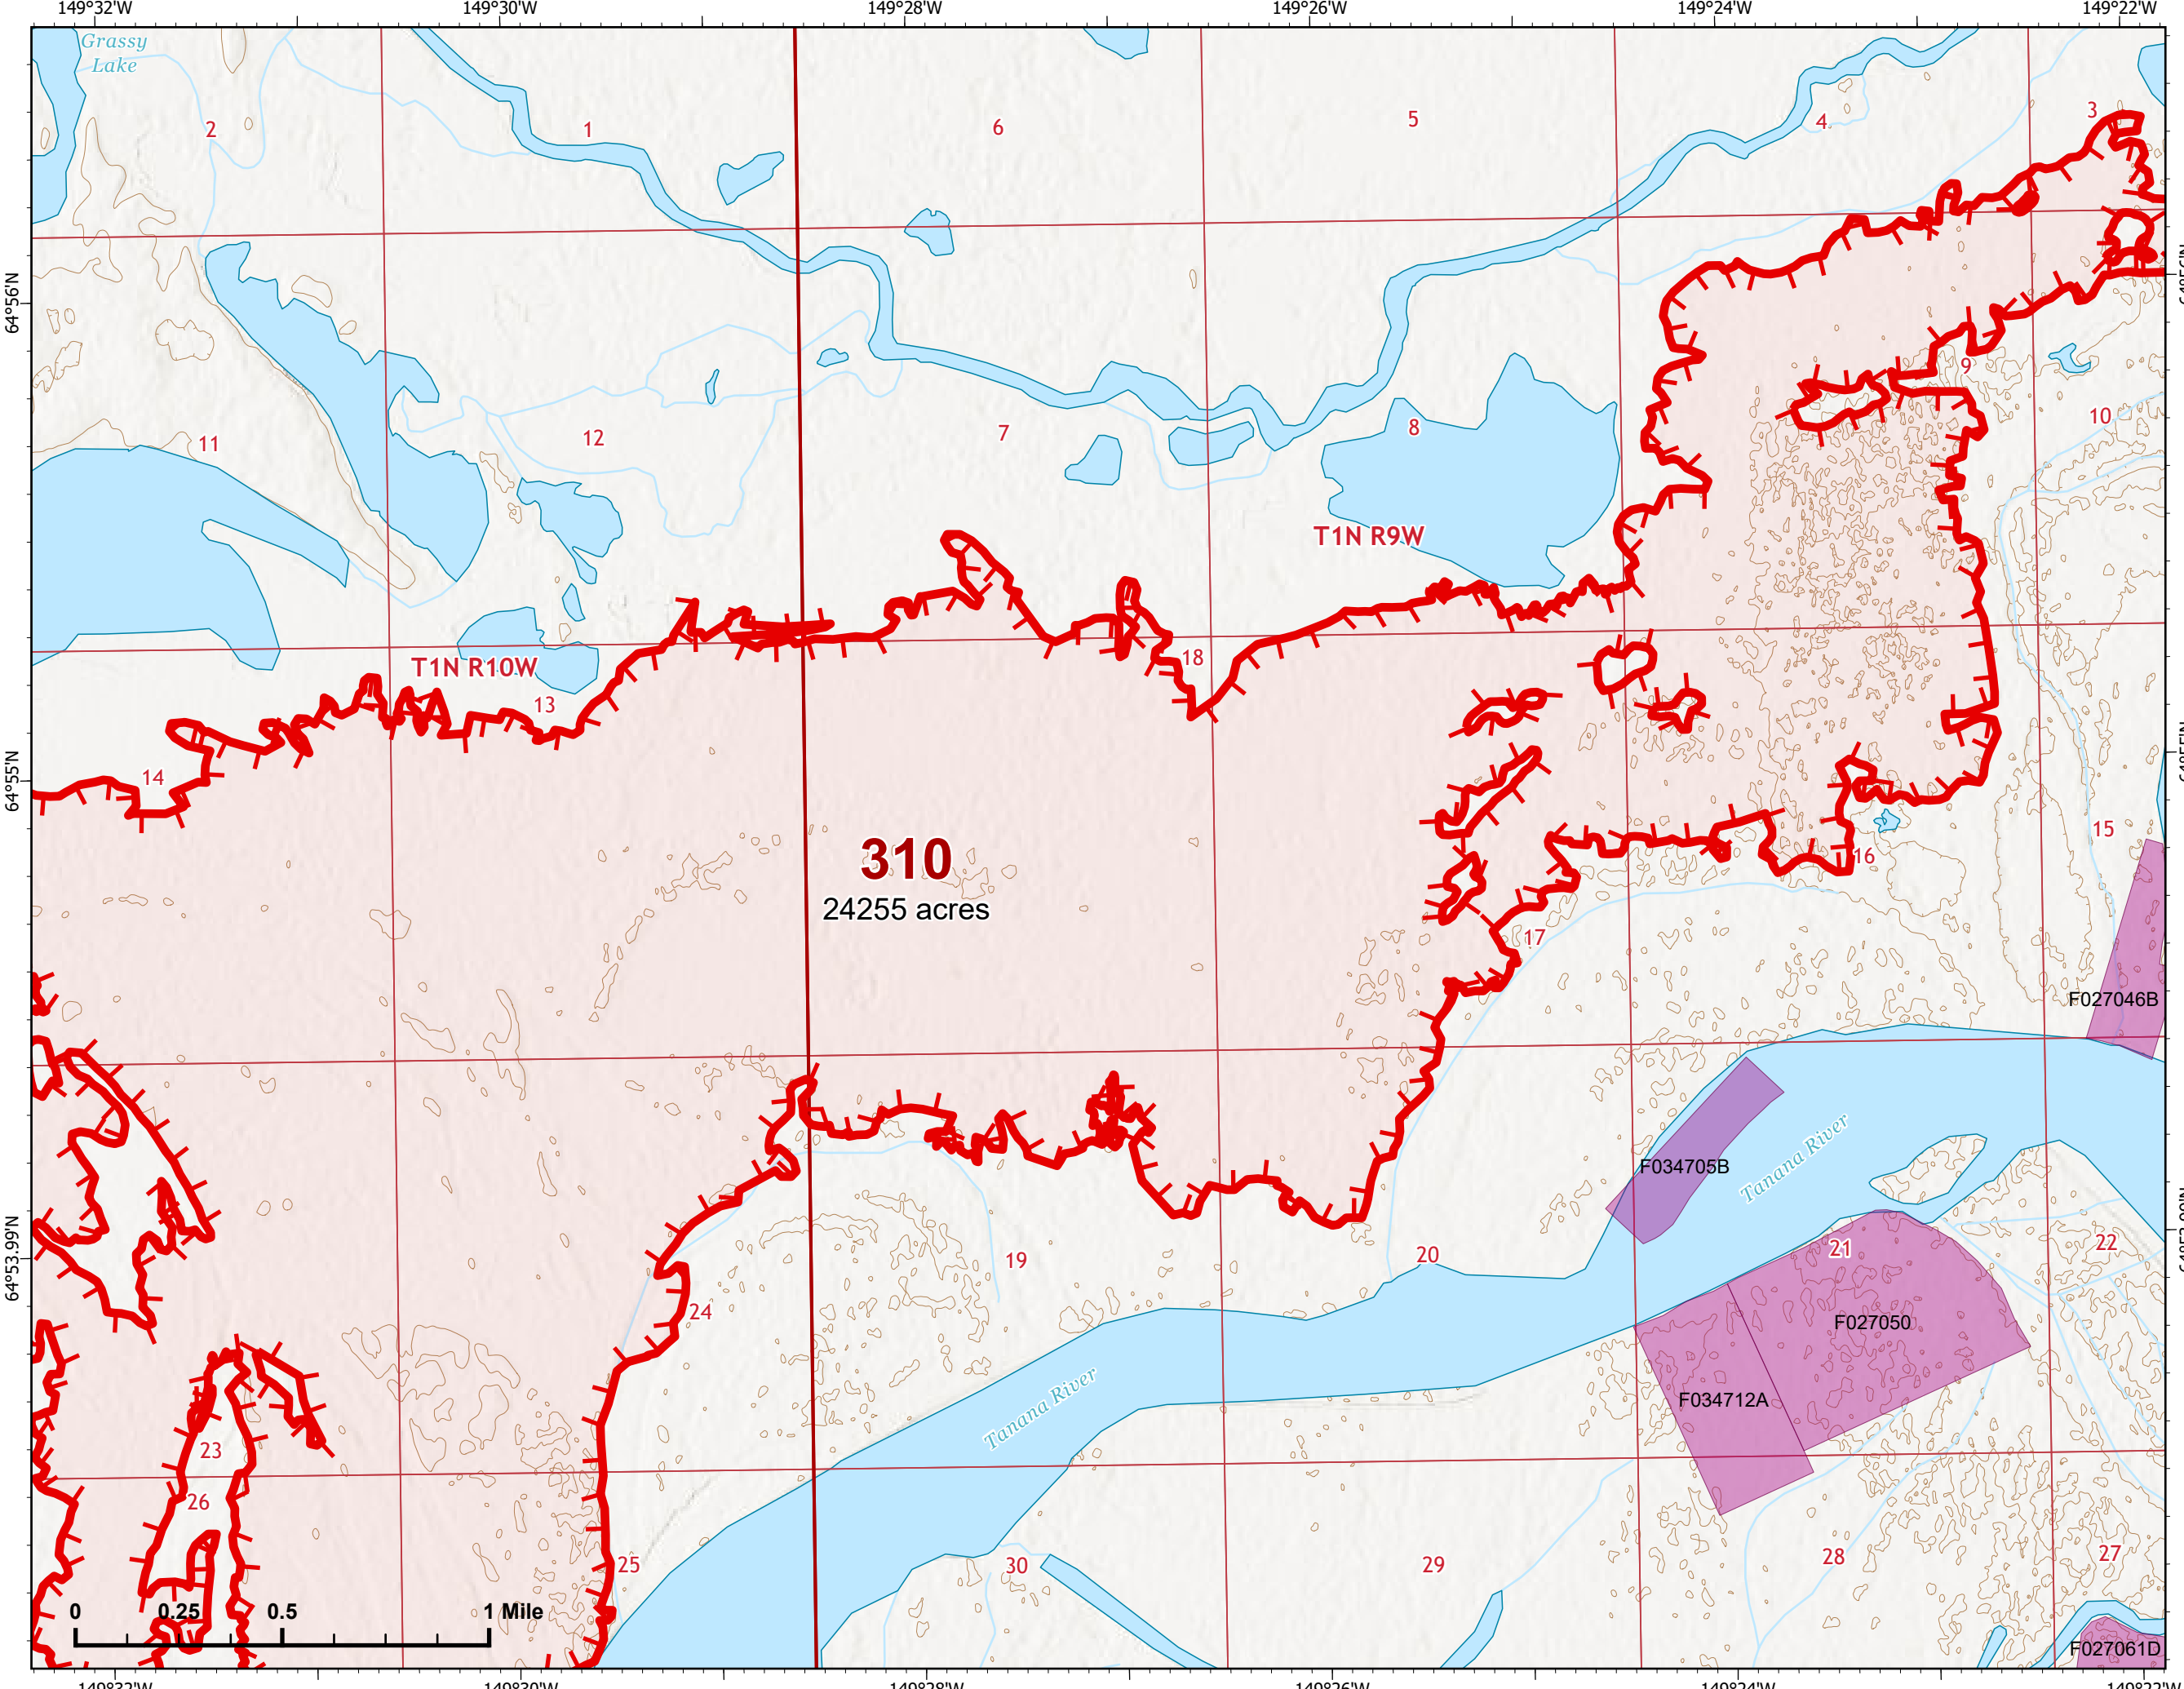

-  Wildfire Daily Fire Perimeter
-  Label Point
-  Uncontained
-  Native Allotments

Z. Cravens
7/15/2022 2018

IAP Map

Bean Complex
AK-TAD-000898

07/16/2022

Fire: 310 (Tanana River)

Page 310 - 7

-  Wildfire Daily Fire Perimeter
-  Uncontained
-  Native Allotments