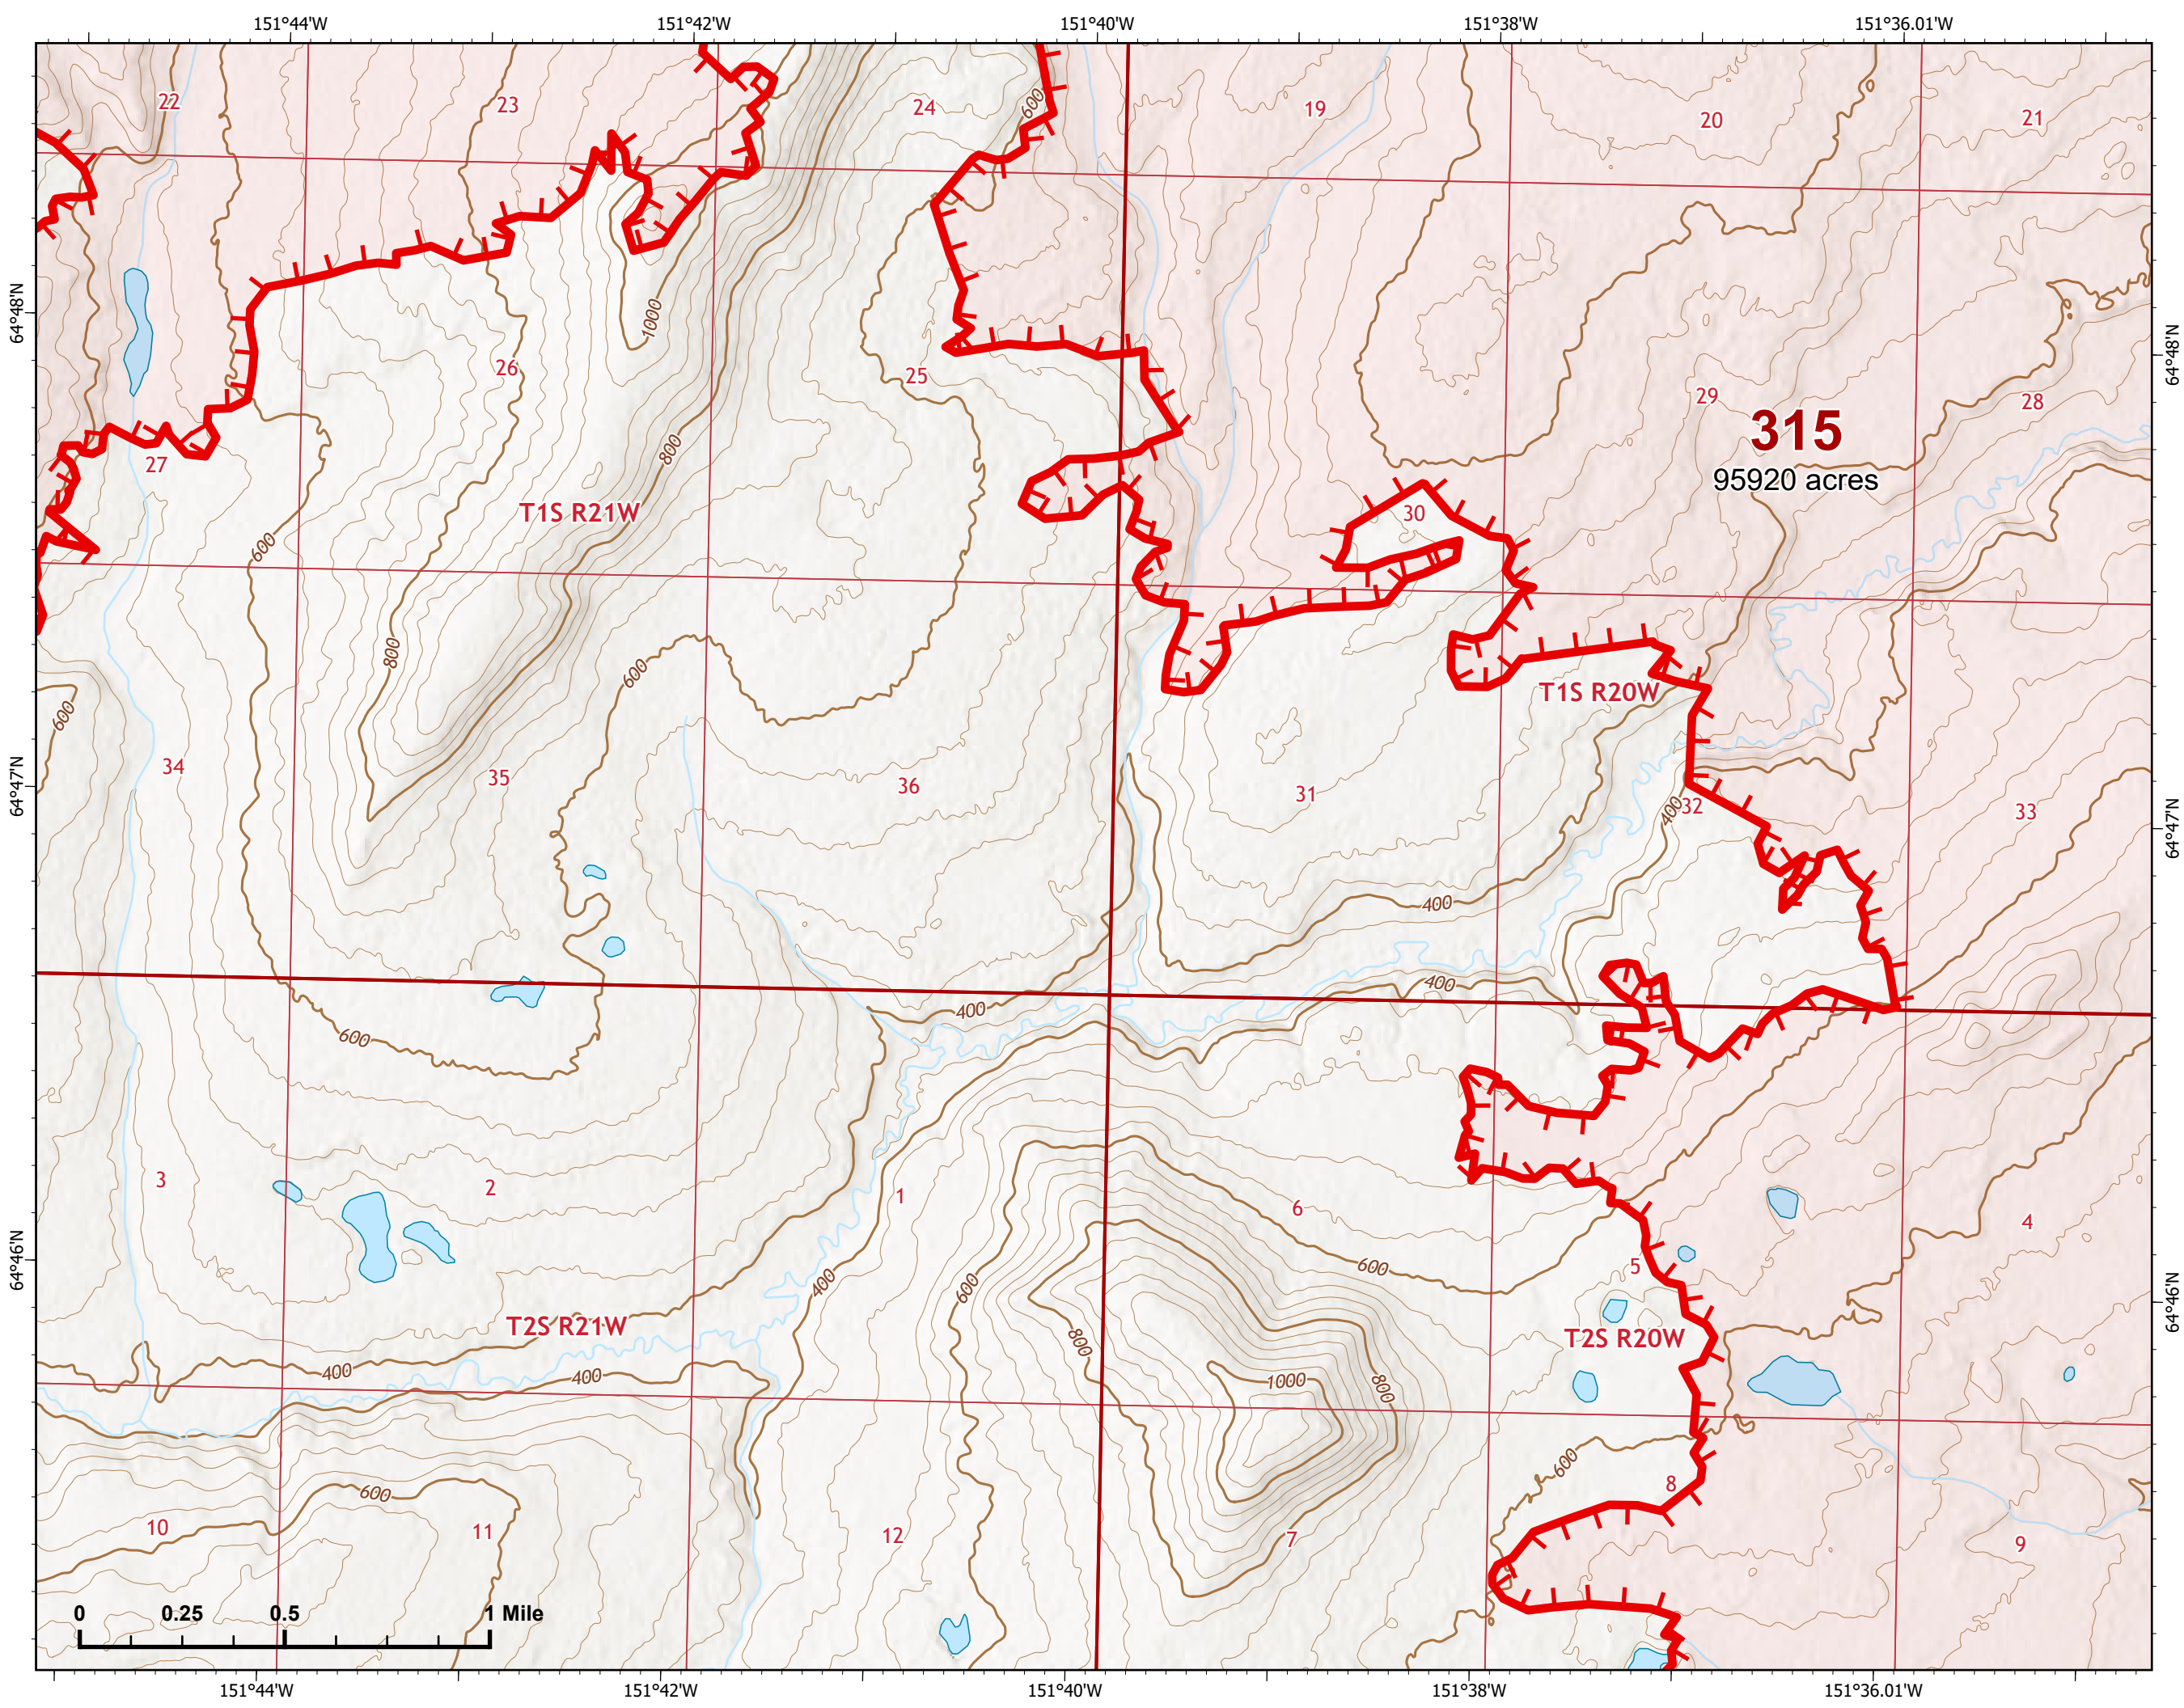

-  Wildfire Daily Fire Perimeter
-  Uncontained

Z. Cravens
7/15/2022 2011

IAP Map

Bean Complex
AK-TAD-000898

07/16/2022

Fire: 315 (Chitanana)

Page 315 - 6

-  Wildfire Daily Fire Perimeter
-  Uncontained