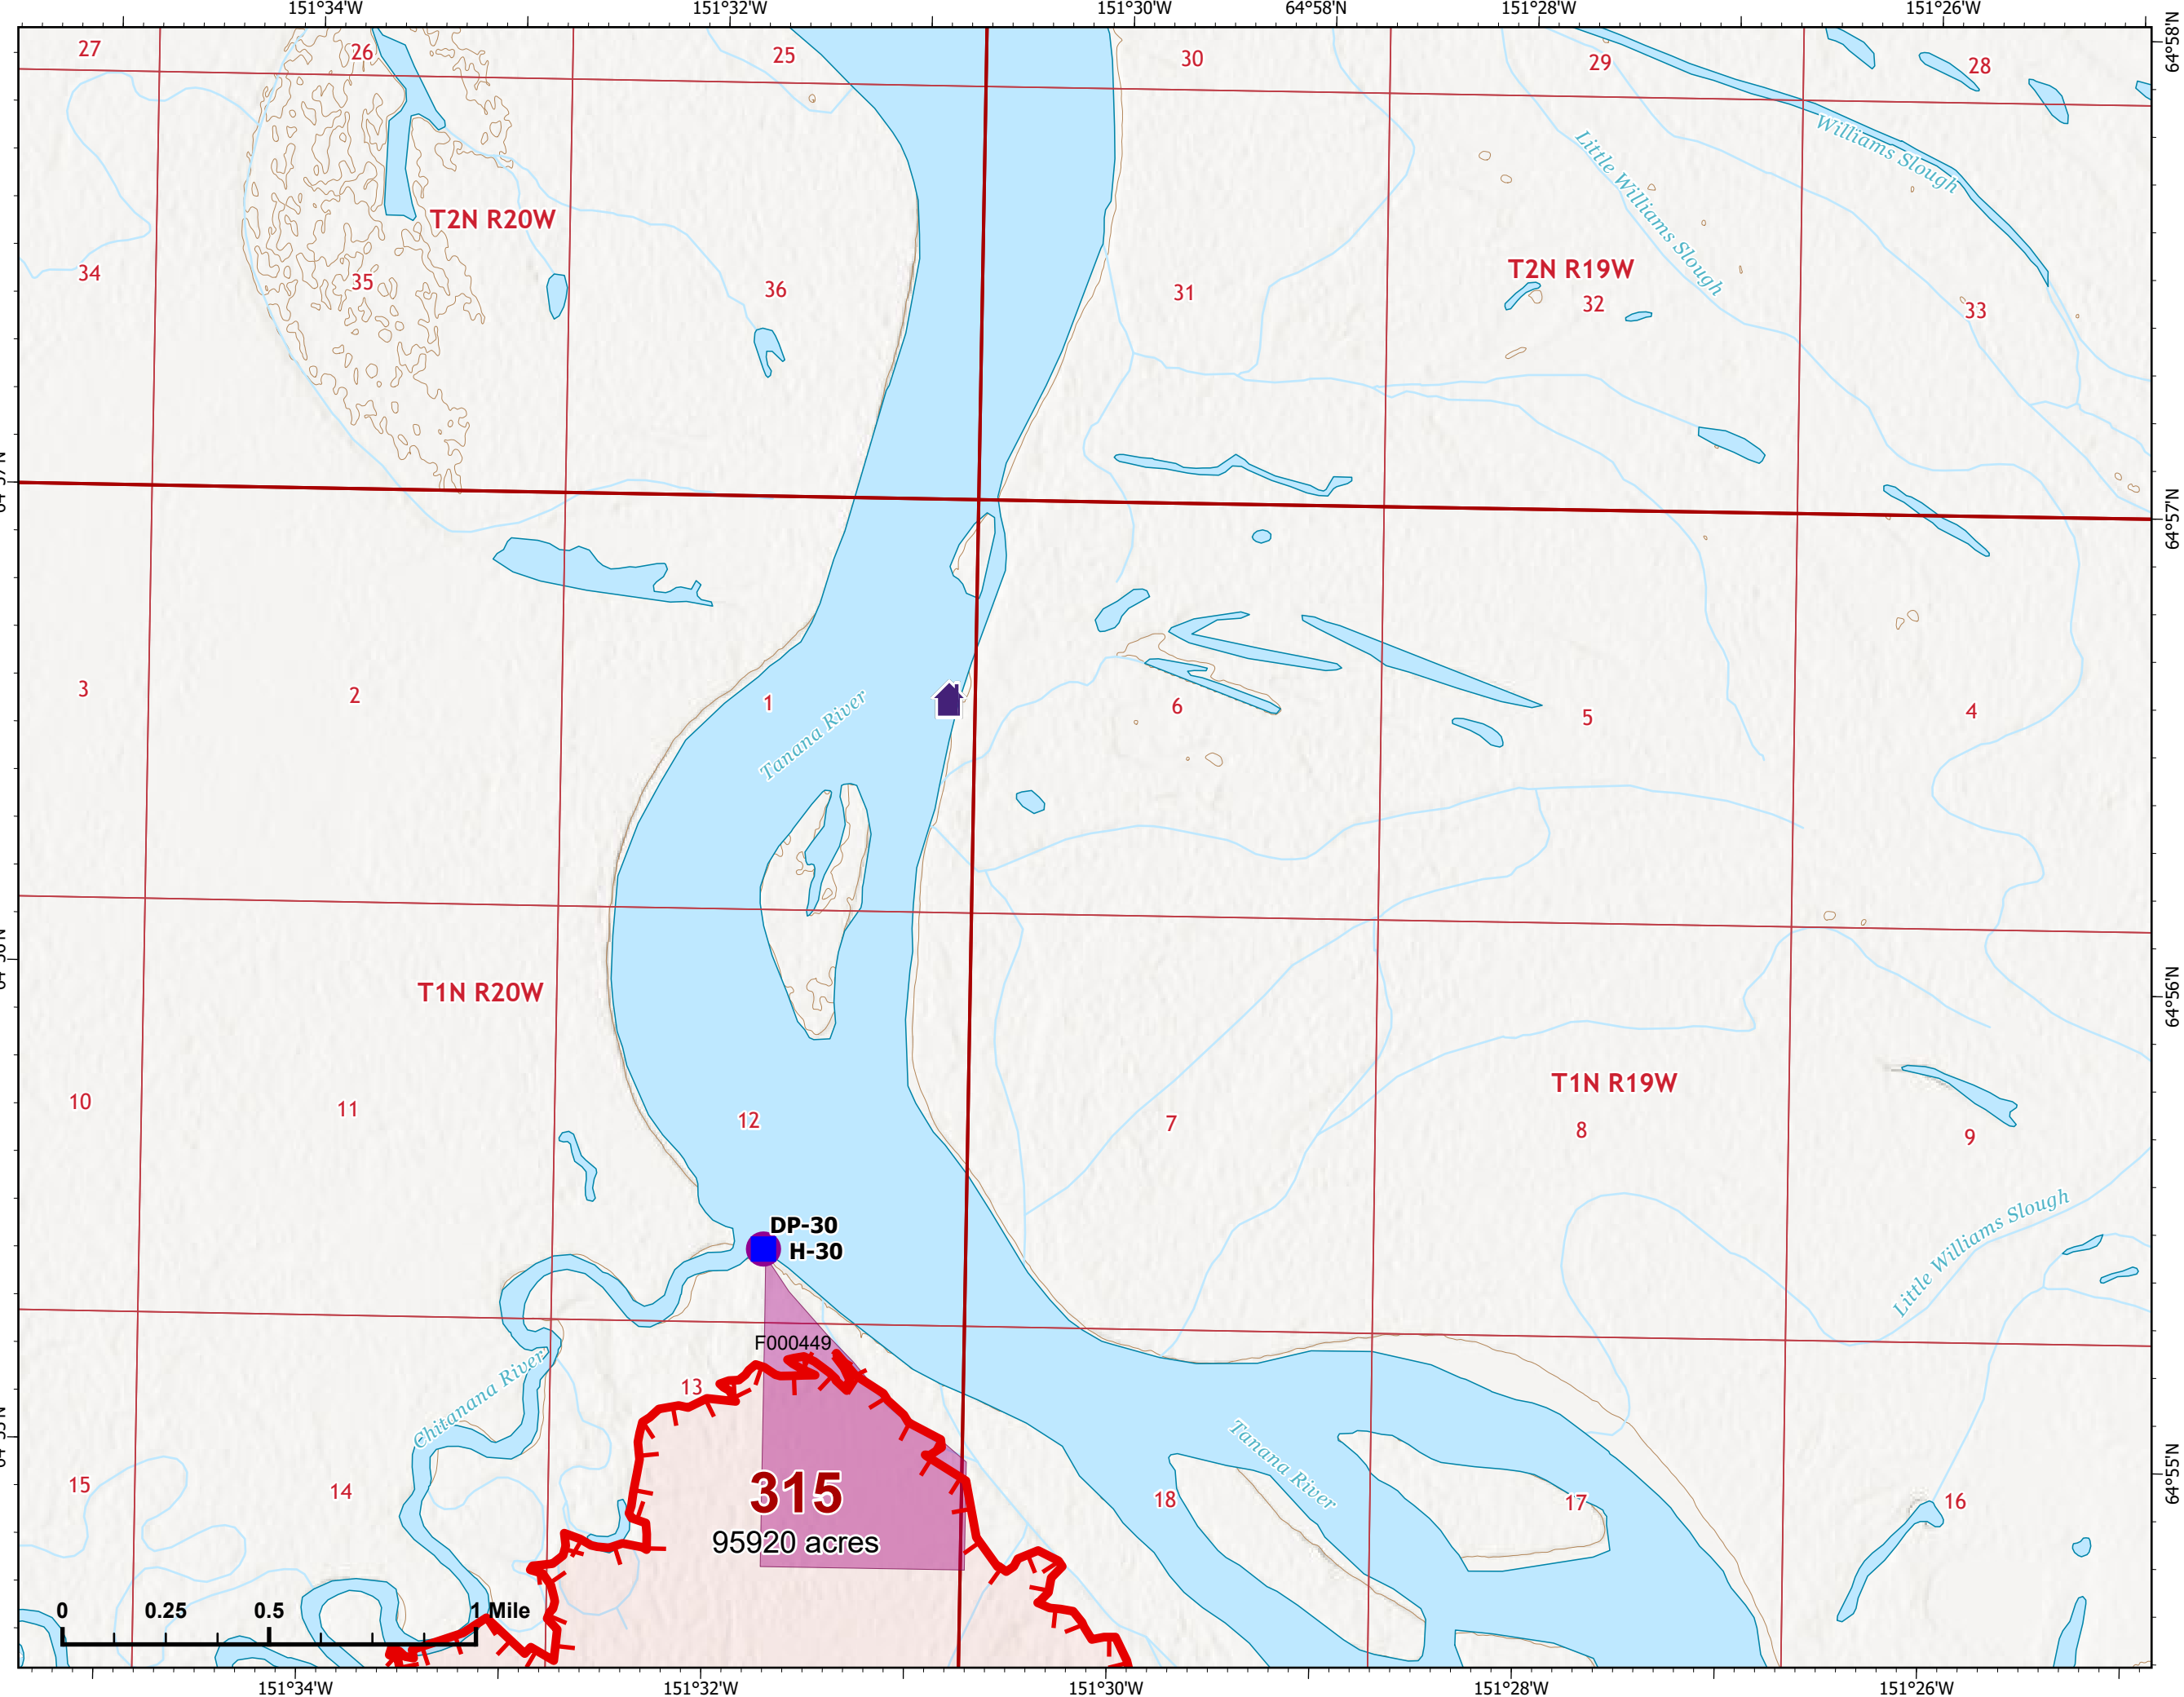

Z. Cravens
7/15/2022 2010