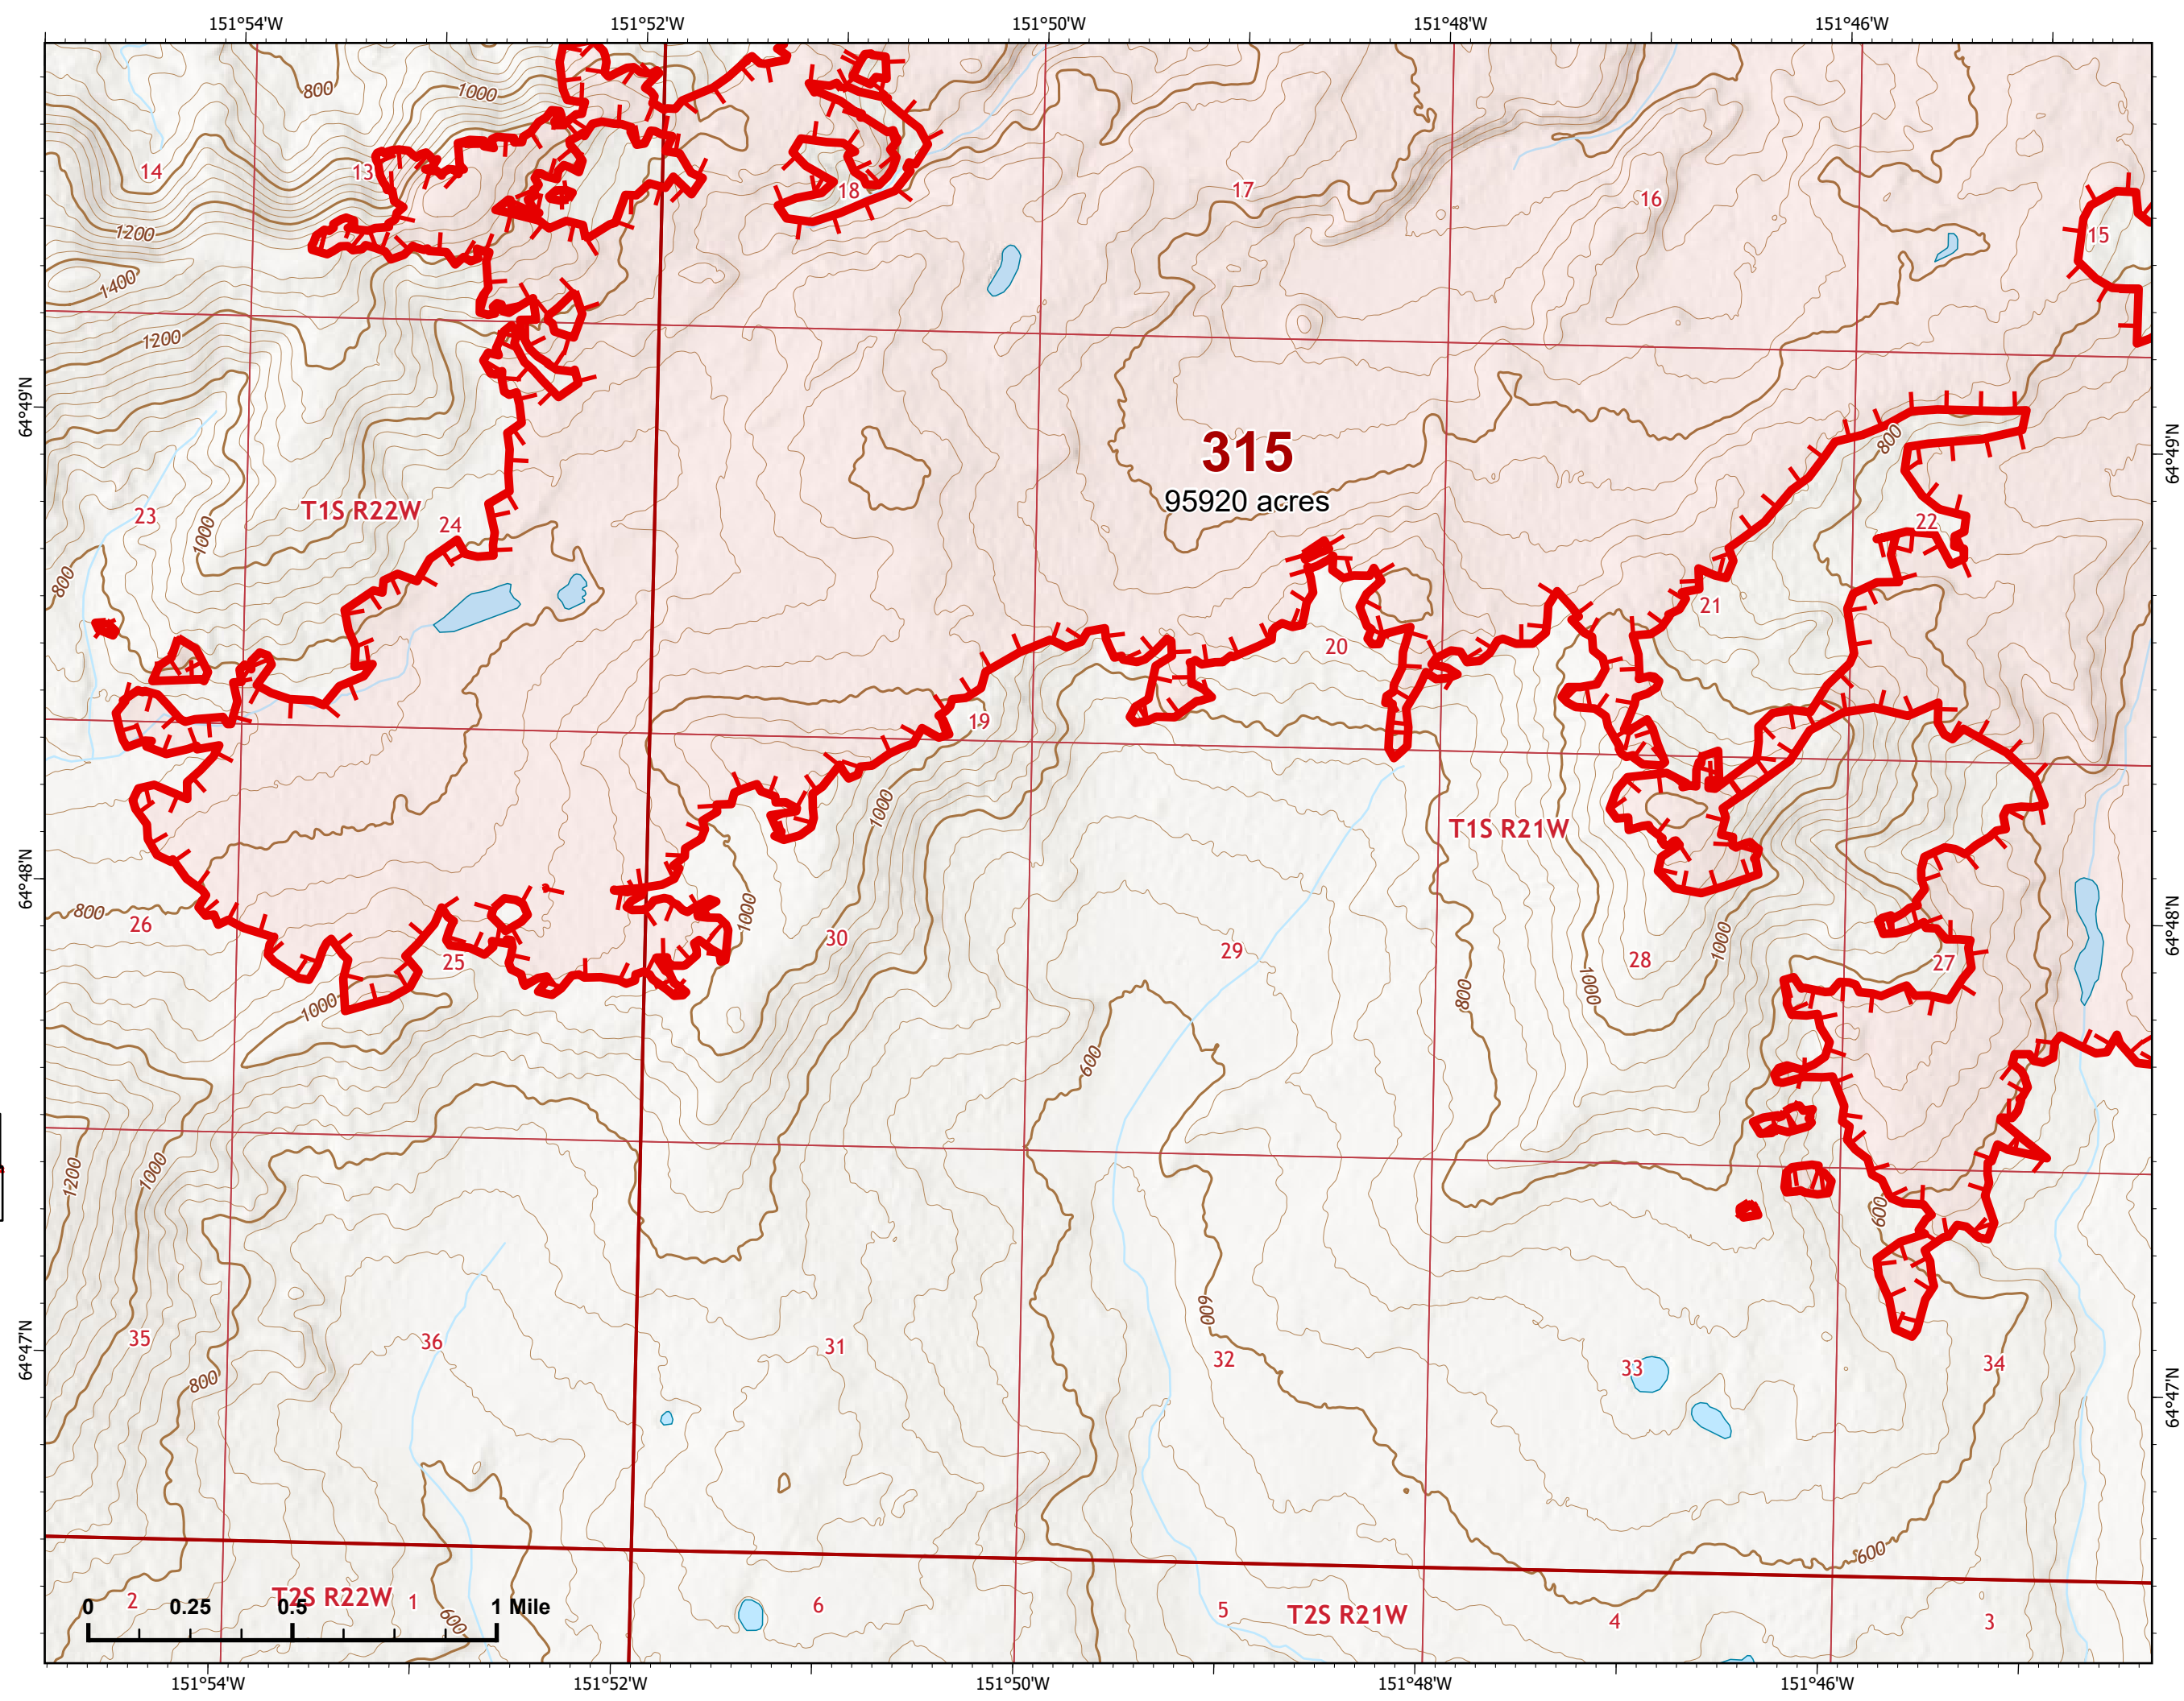

Z. Cravens
7/15/2022 2011