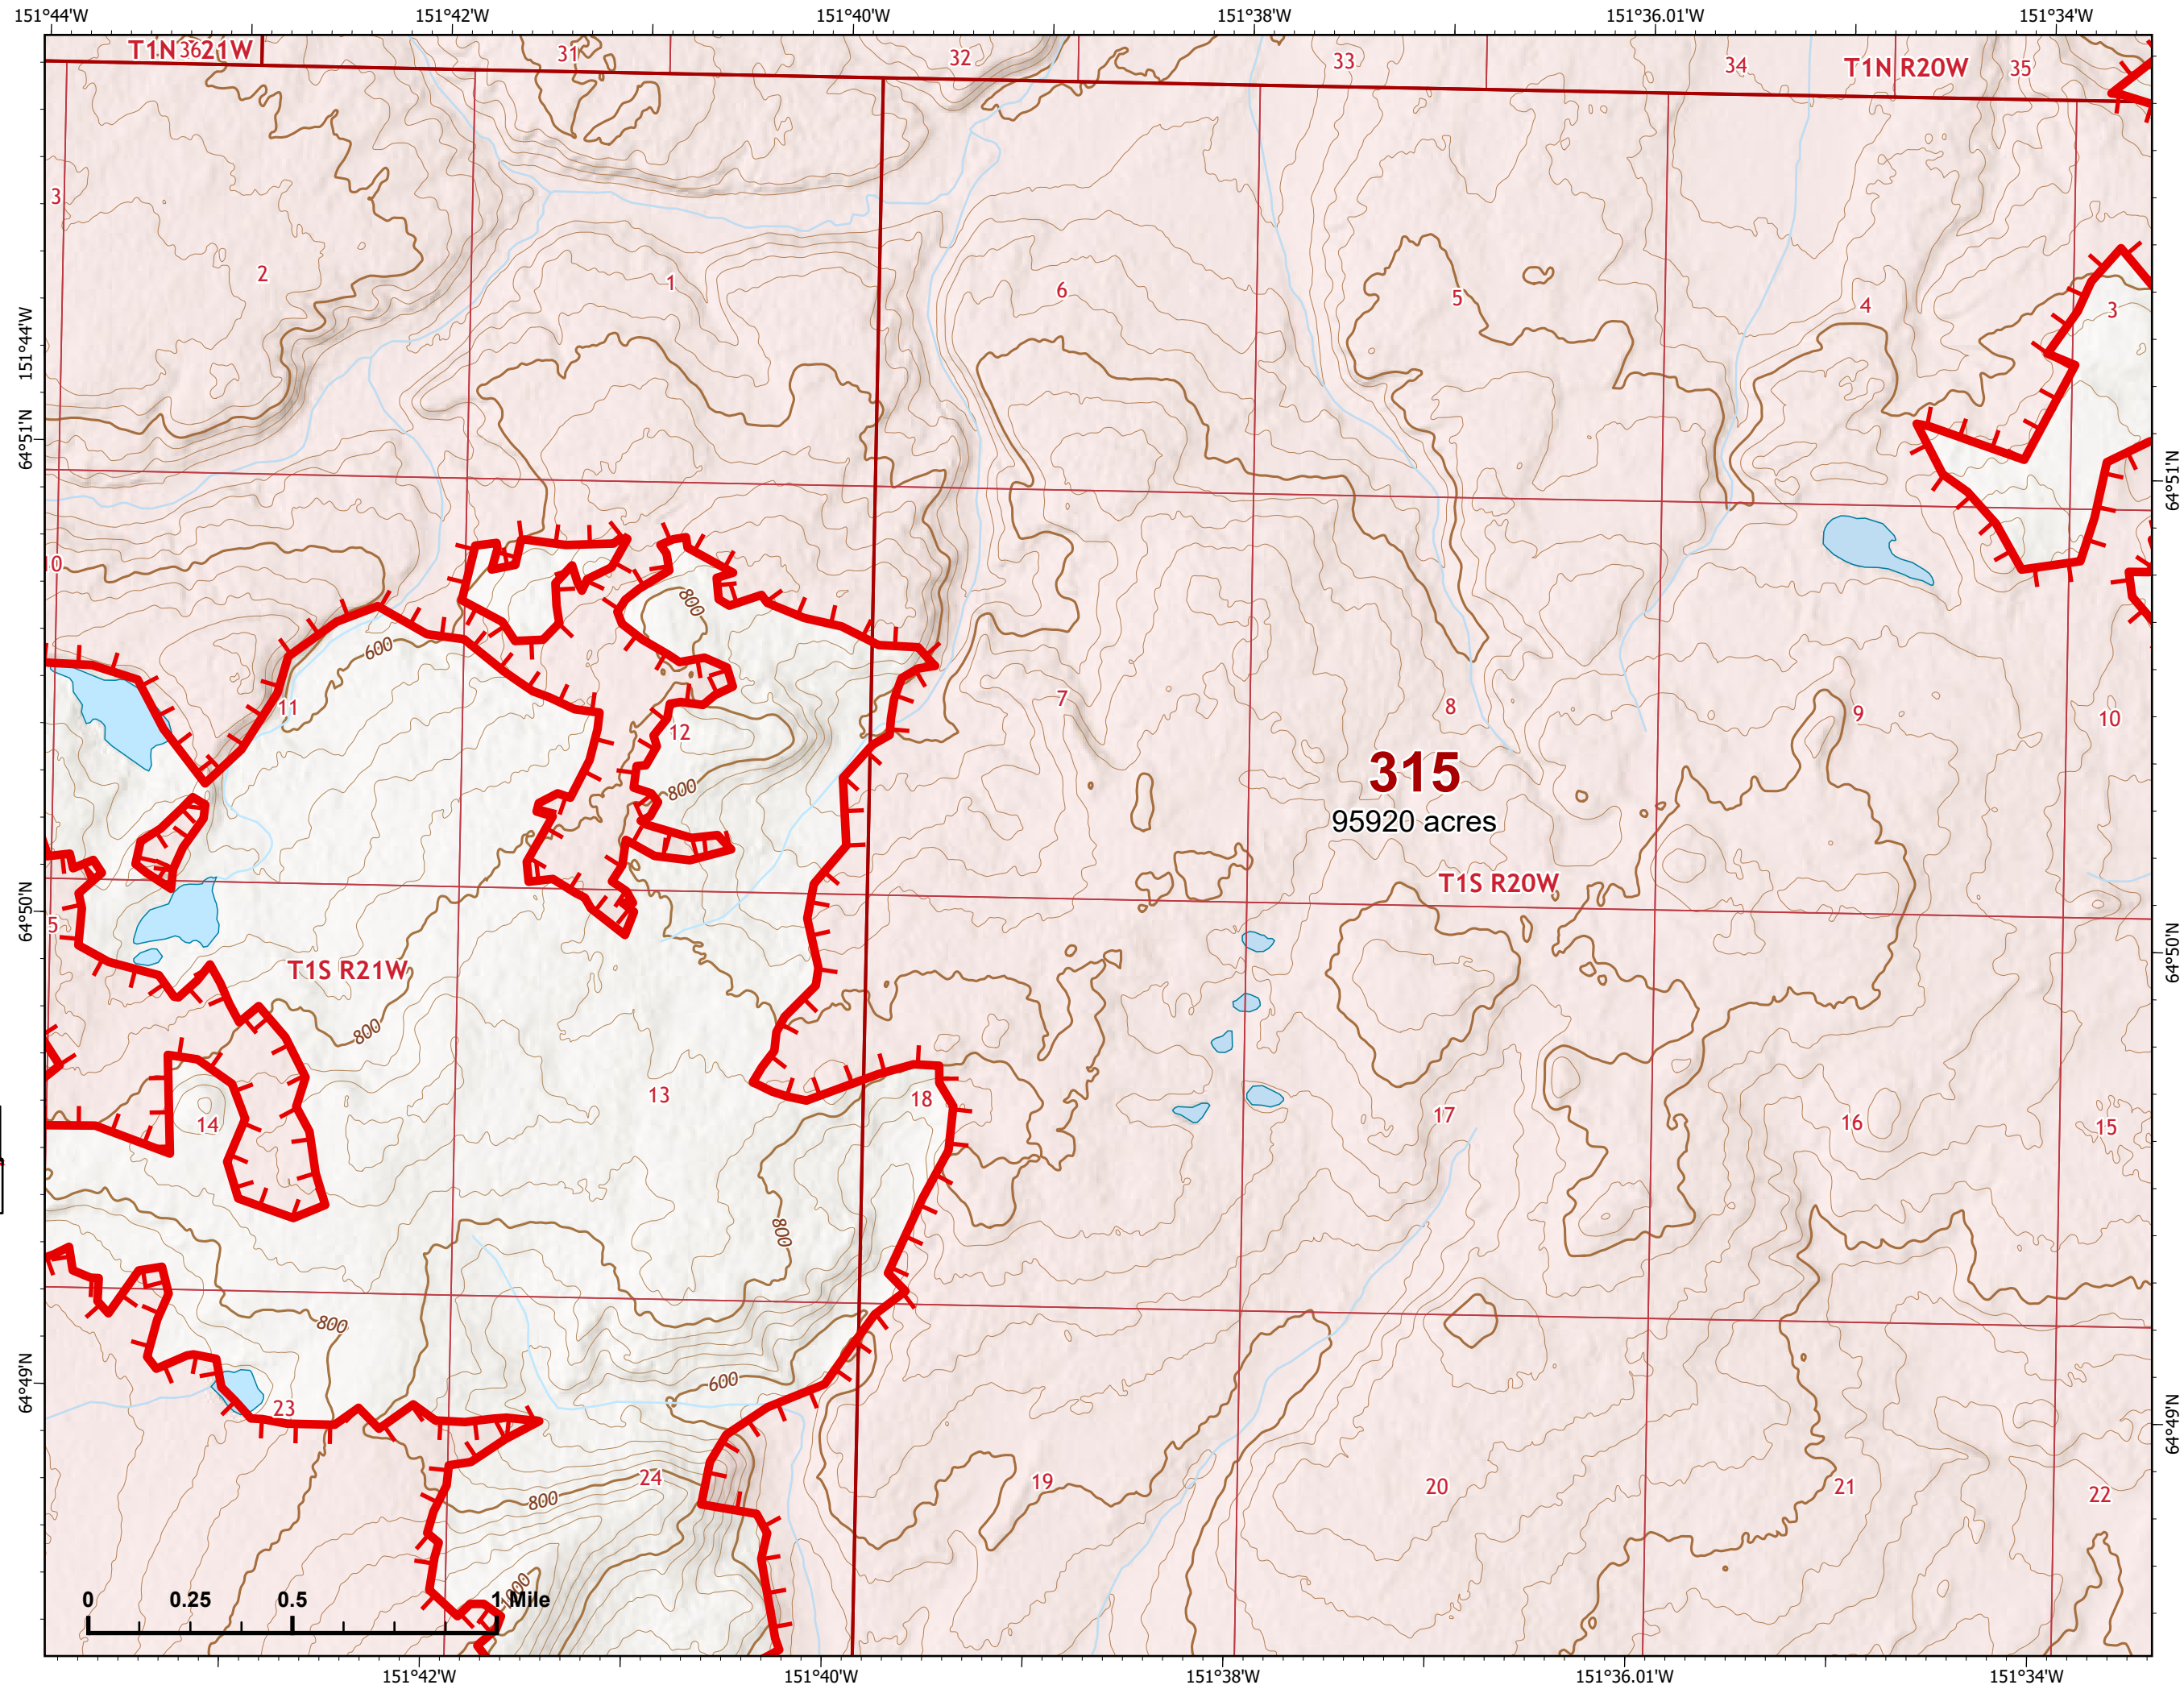

IAP Map

Bean Complex
AK-TAD-000898

07/16/2022

Fire: 315 (Chitanana)

Page 315 - 4

- Wildfire Daily Fire Perimeter
- Uncontained

Z. Cravens
7/15/2022 2011