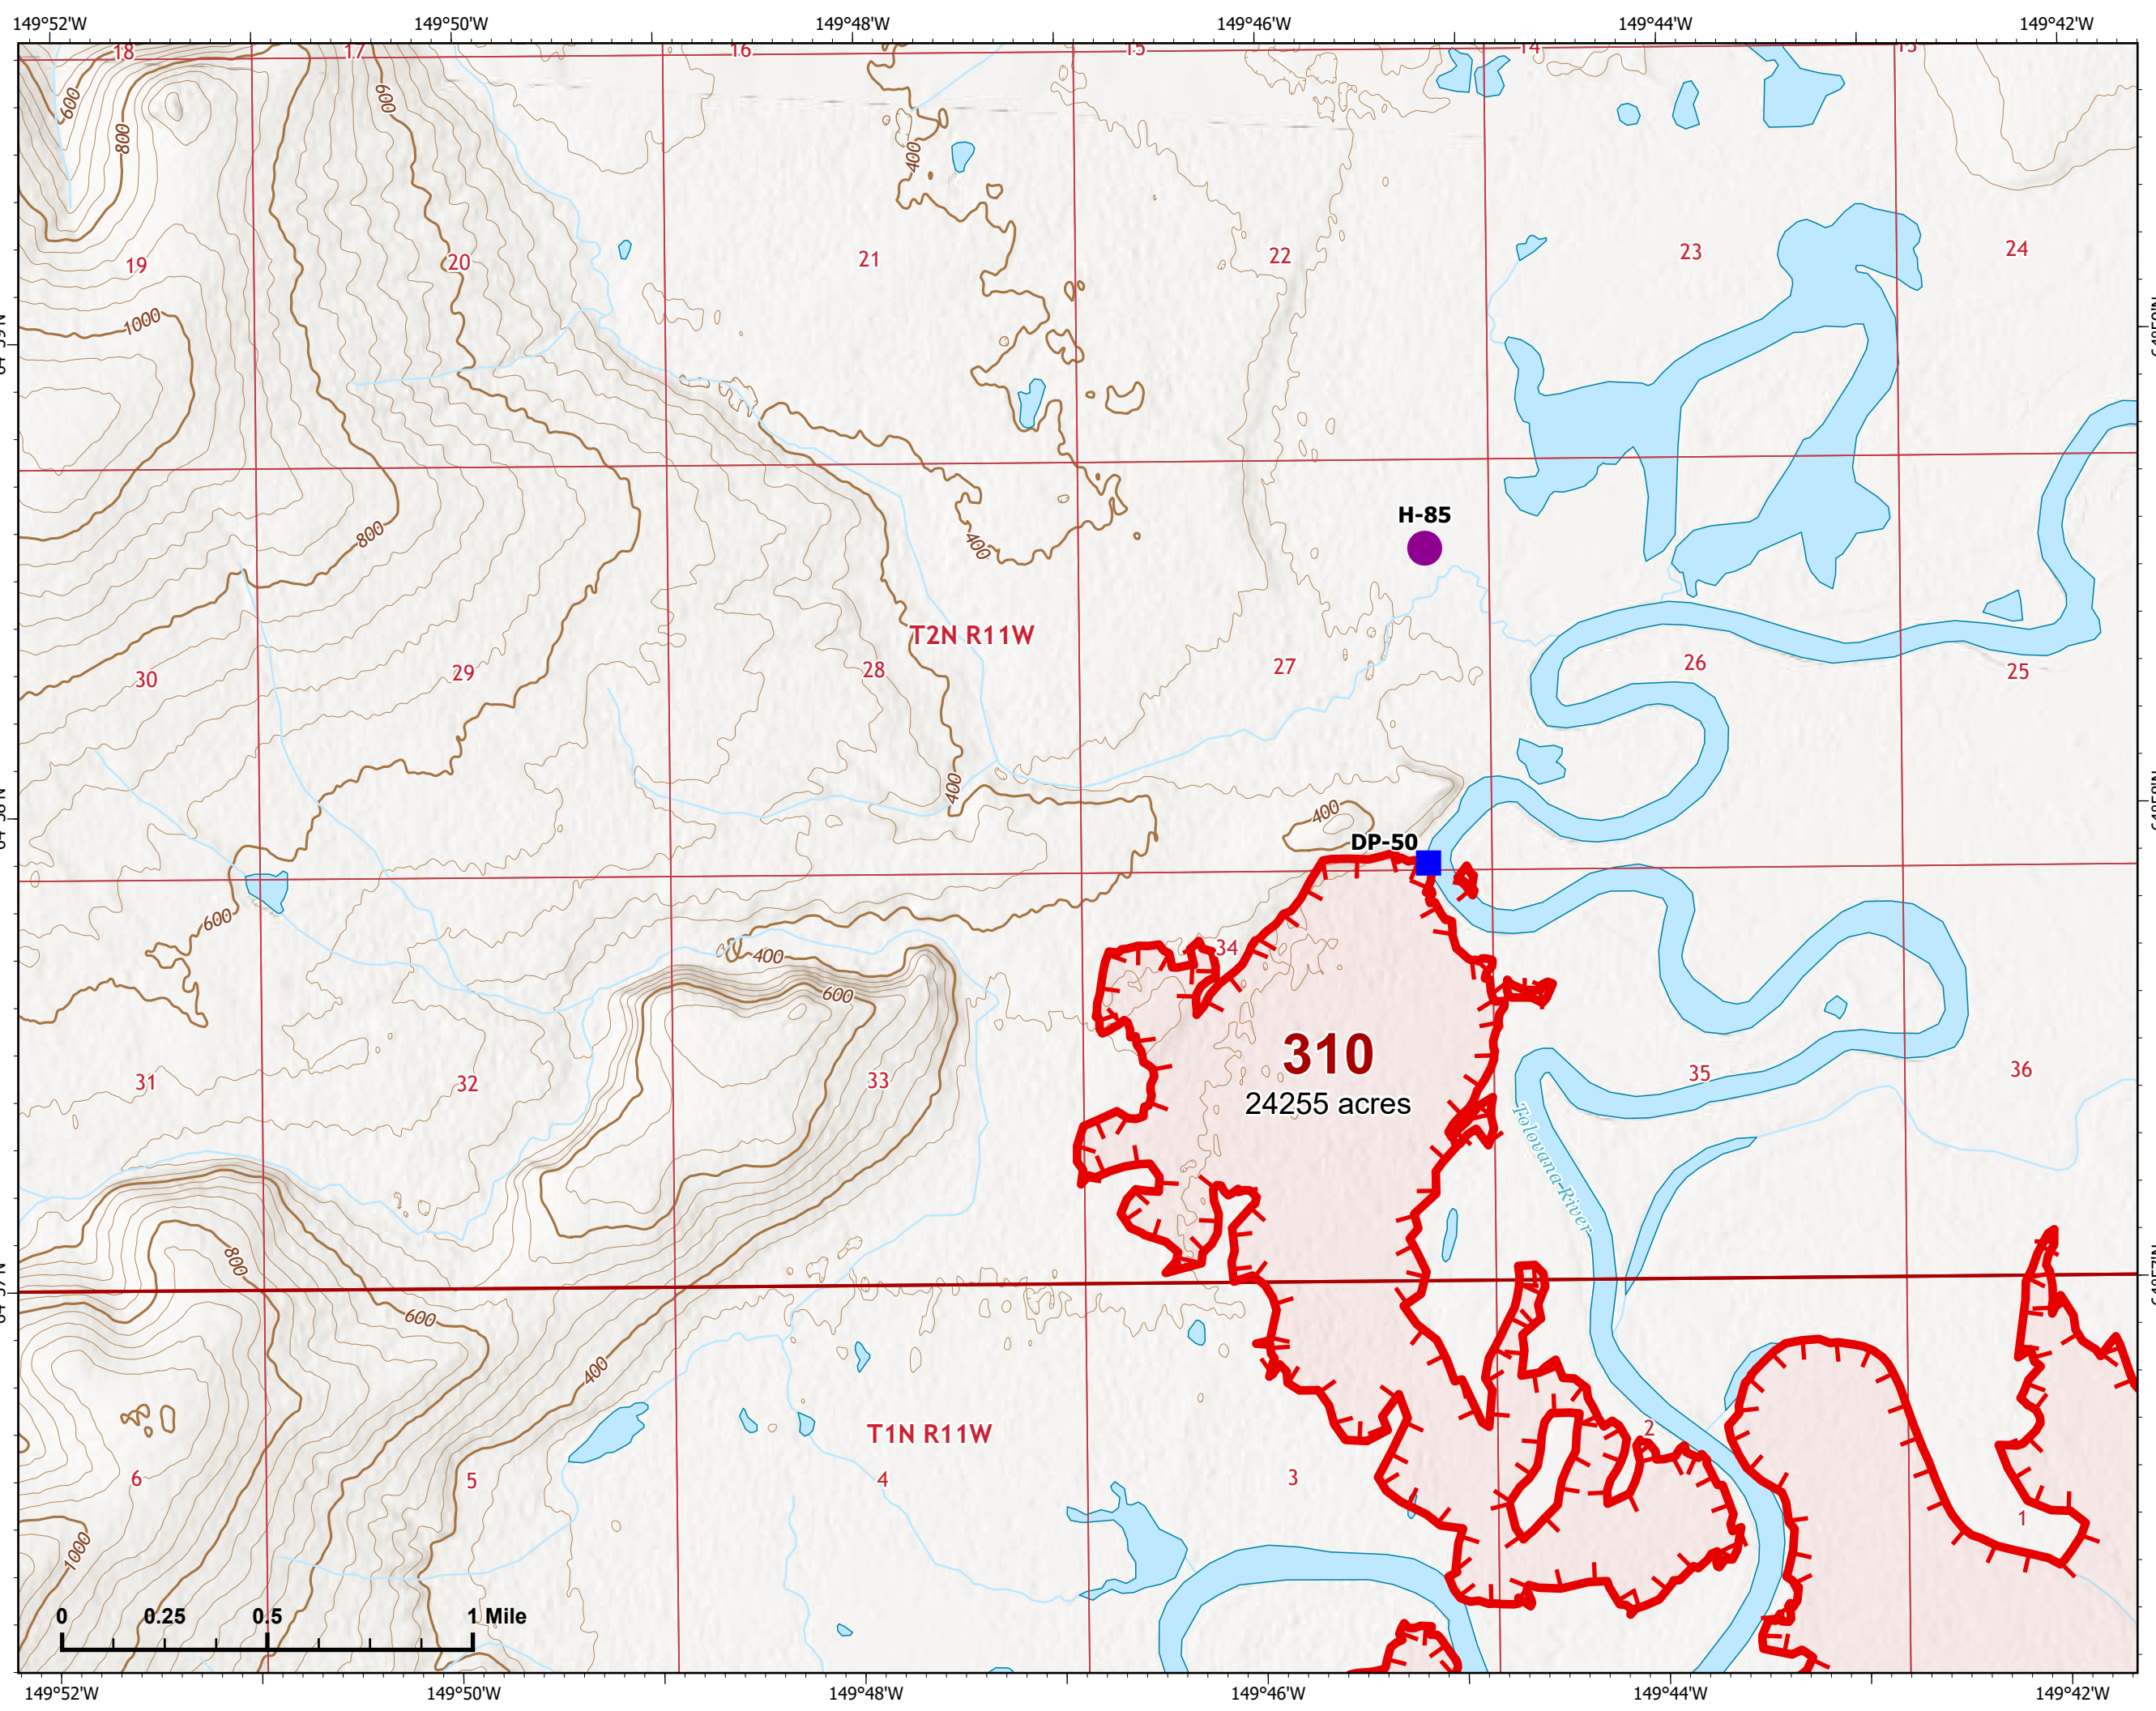

Z. Cravens
7/15/2022 2015

NORTHWEST INCIDENT MANAGEMENT TEAM

IAP Map

Bean Complex
AK-TAD-000898

07/16/2022

Fire: 310 (Tanana River)

Page 310 - 1

-  Helispot
-  Drop Point
-  Wildfire Daily Fire Perimeter
-  Uncontained

Z. Cravens
7/15/2022 2016

IAP Map

Bean Complex
AK-TAD-000898
07/16/2022

Fire: 310 (Tanana River)

Page 310 - 2

-  Wildfire Daily Fire Perimeter
-  Uncontained

Z. Cravens
7/15/2022 2016

IAP Map