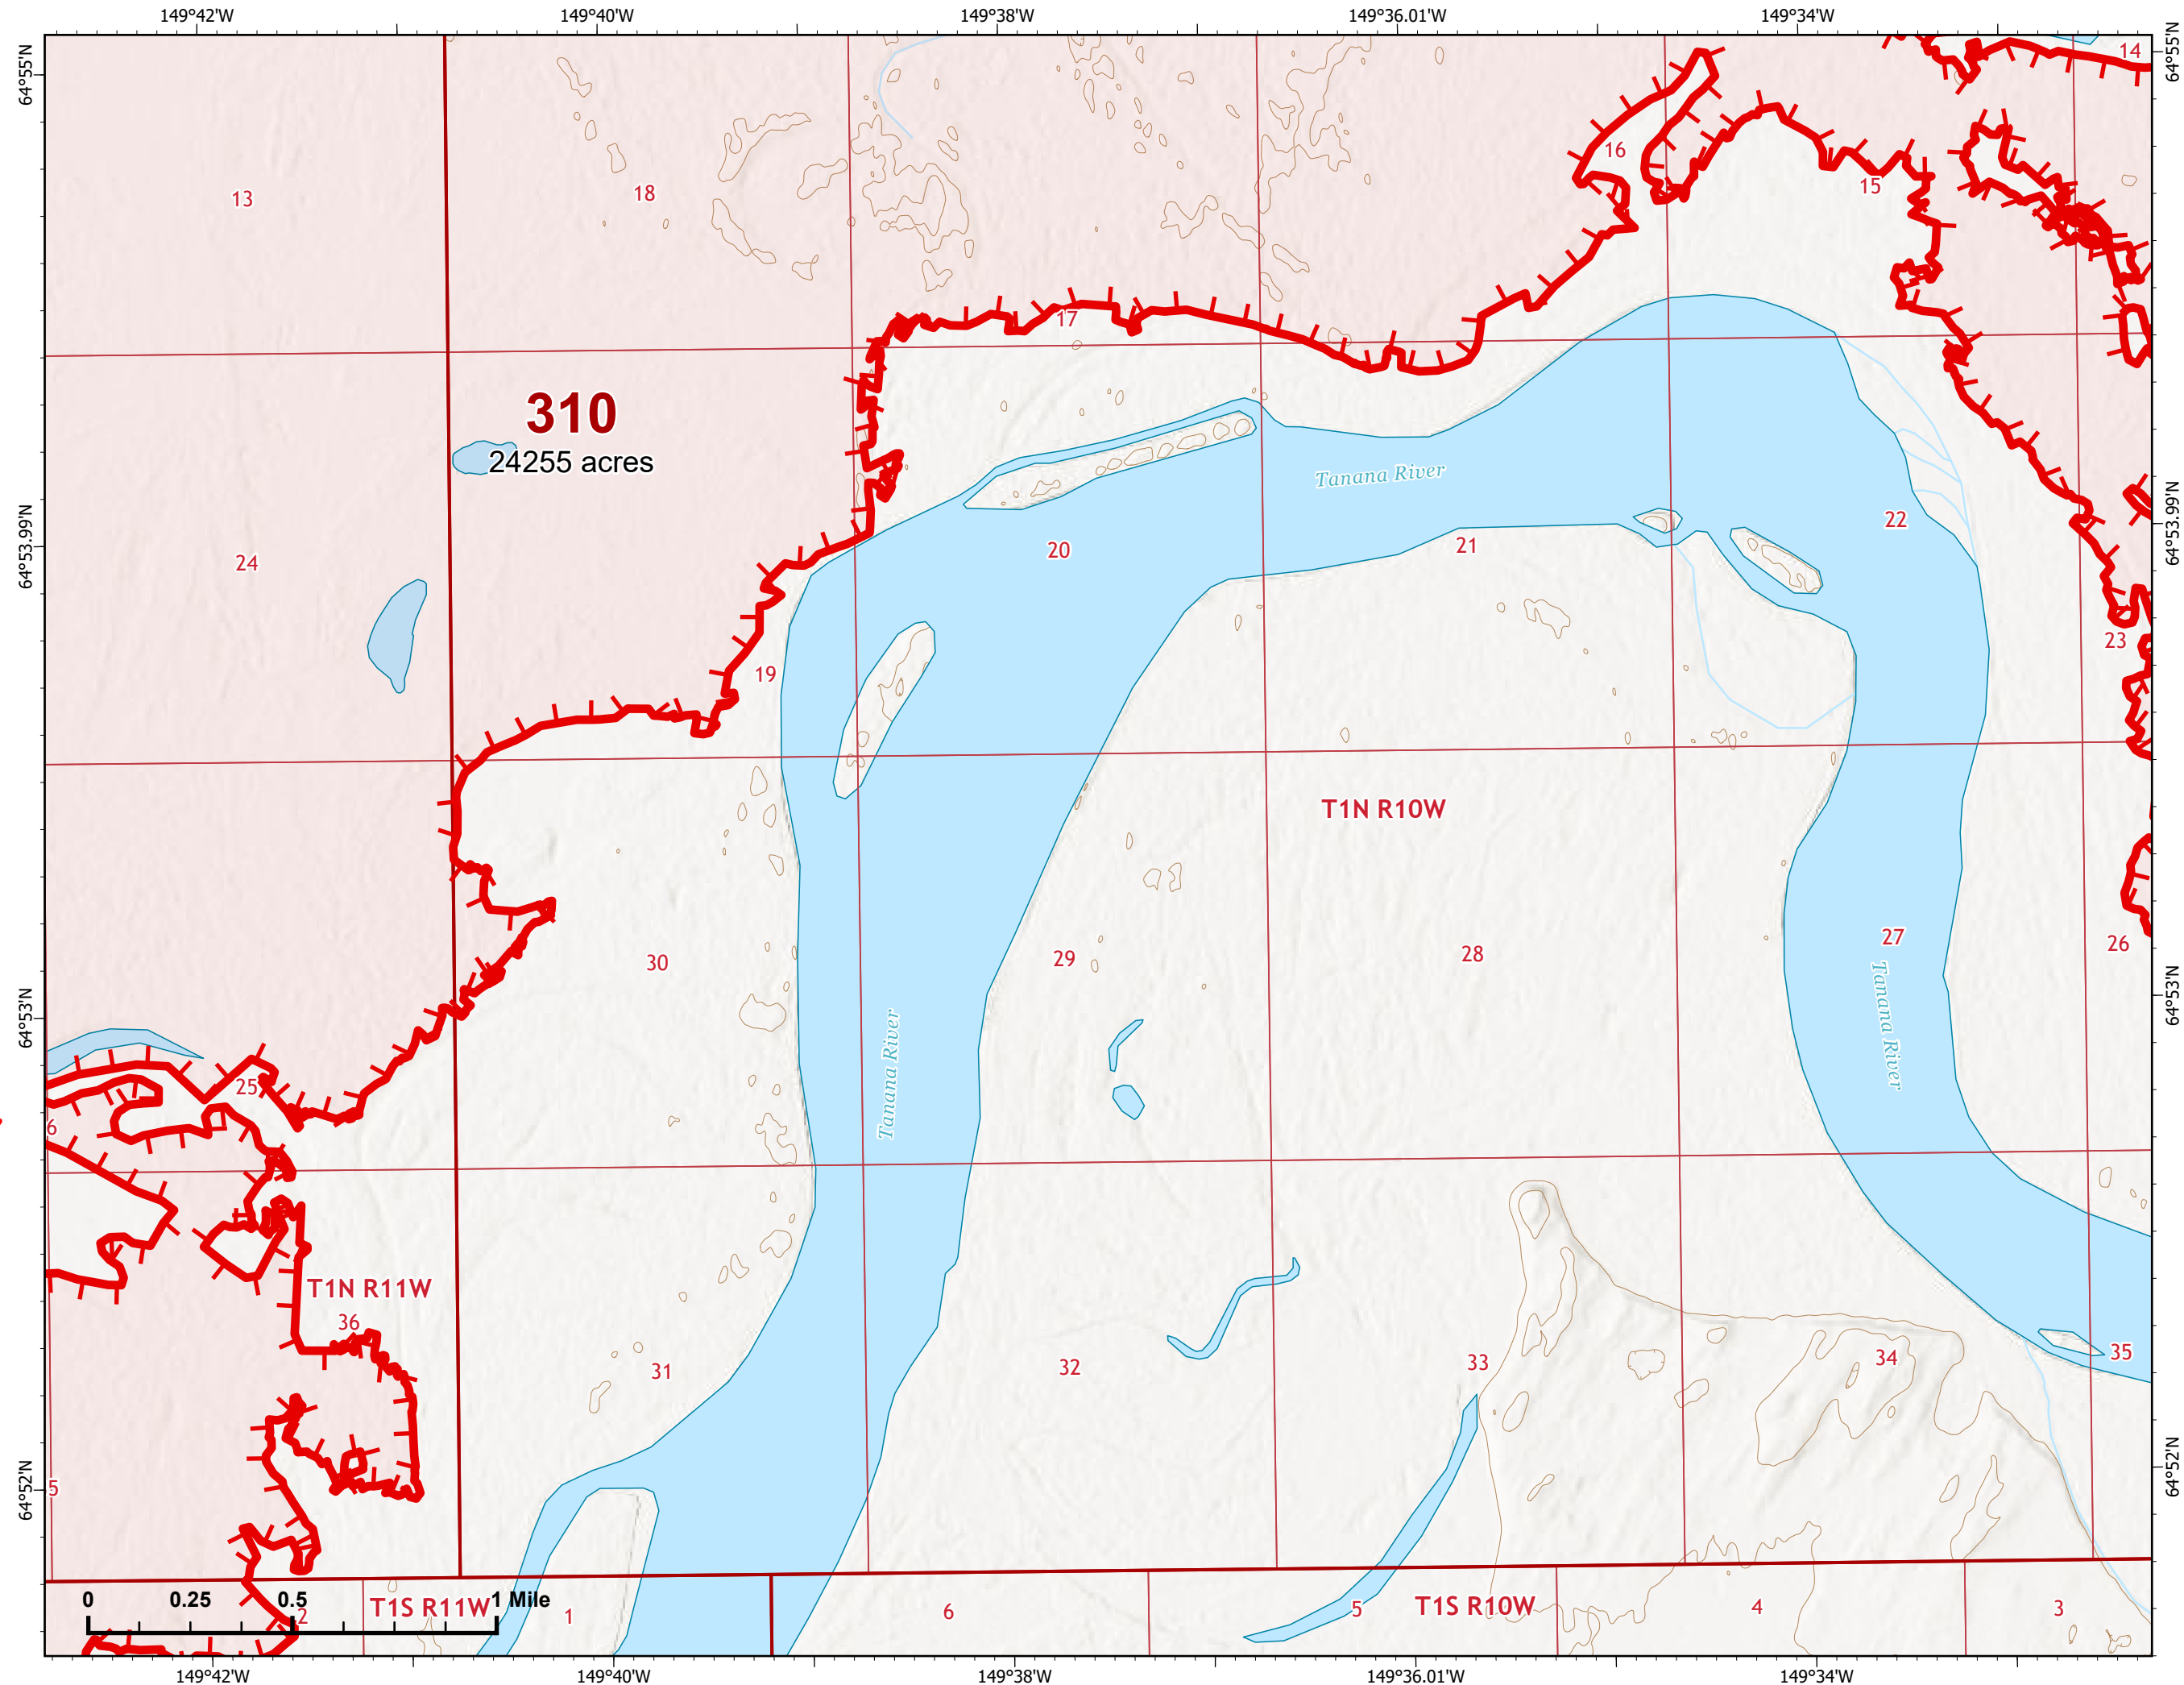

Z. Cravens
7/15/2022 2017