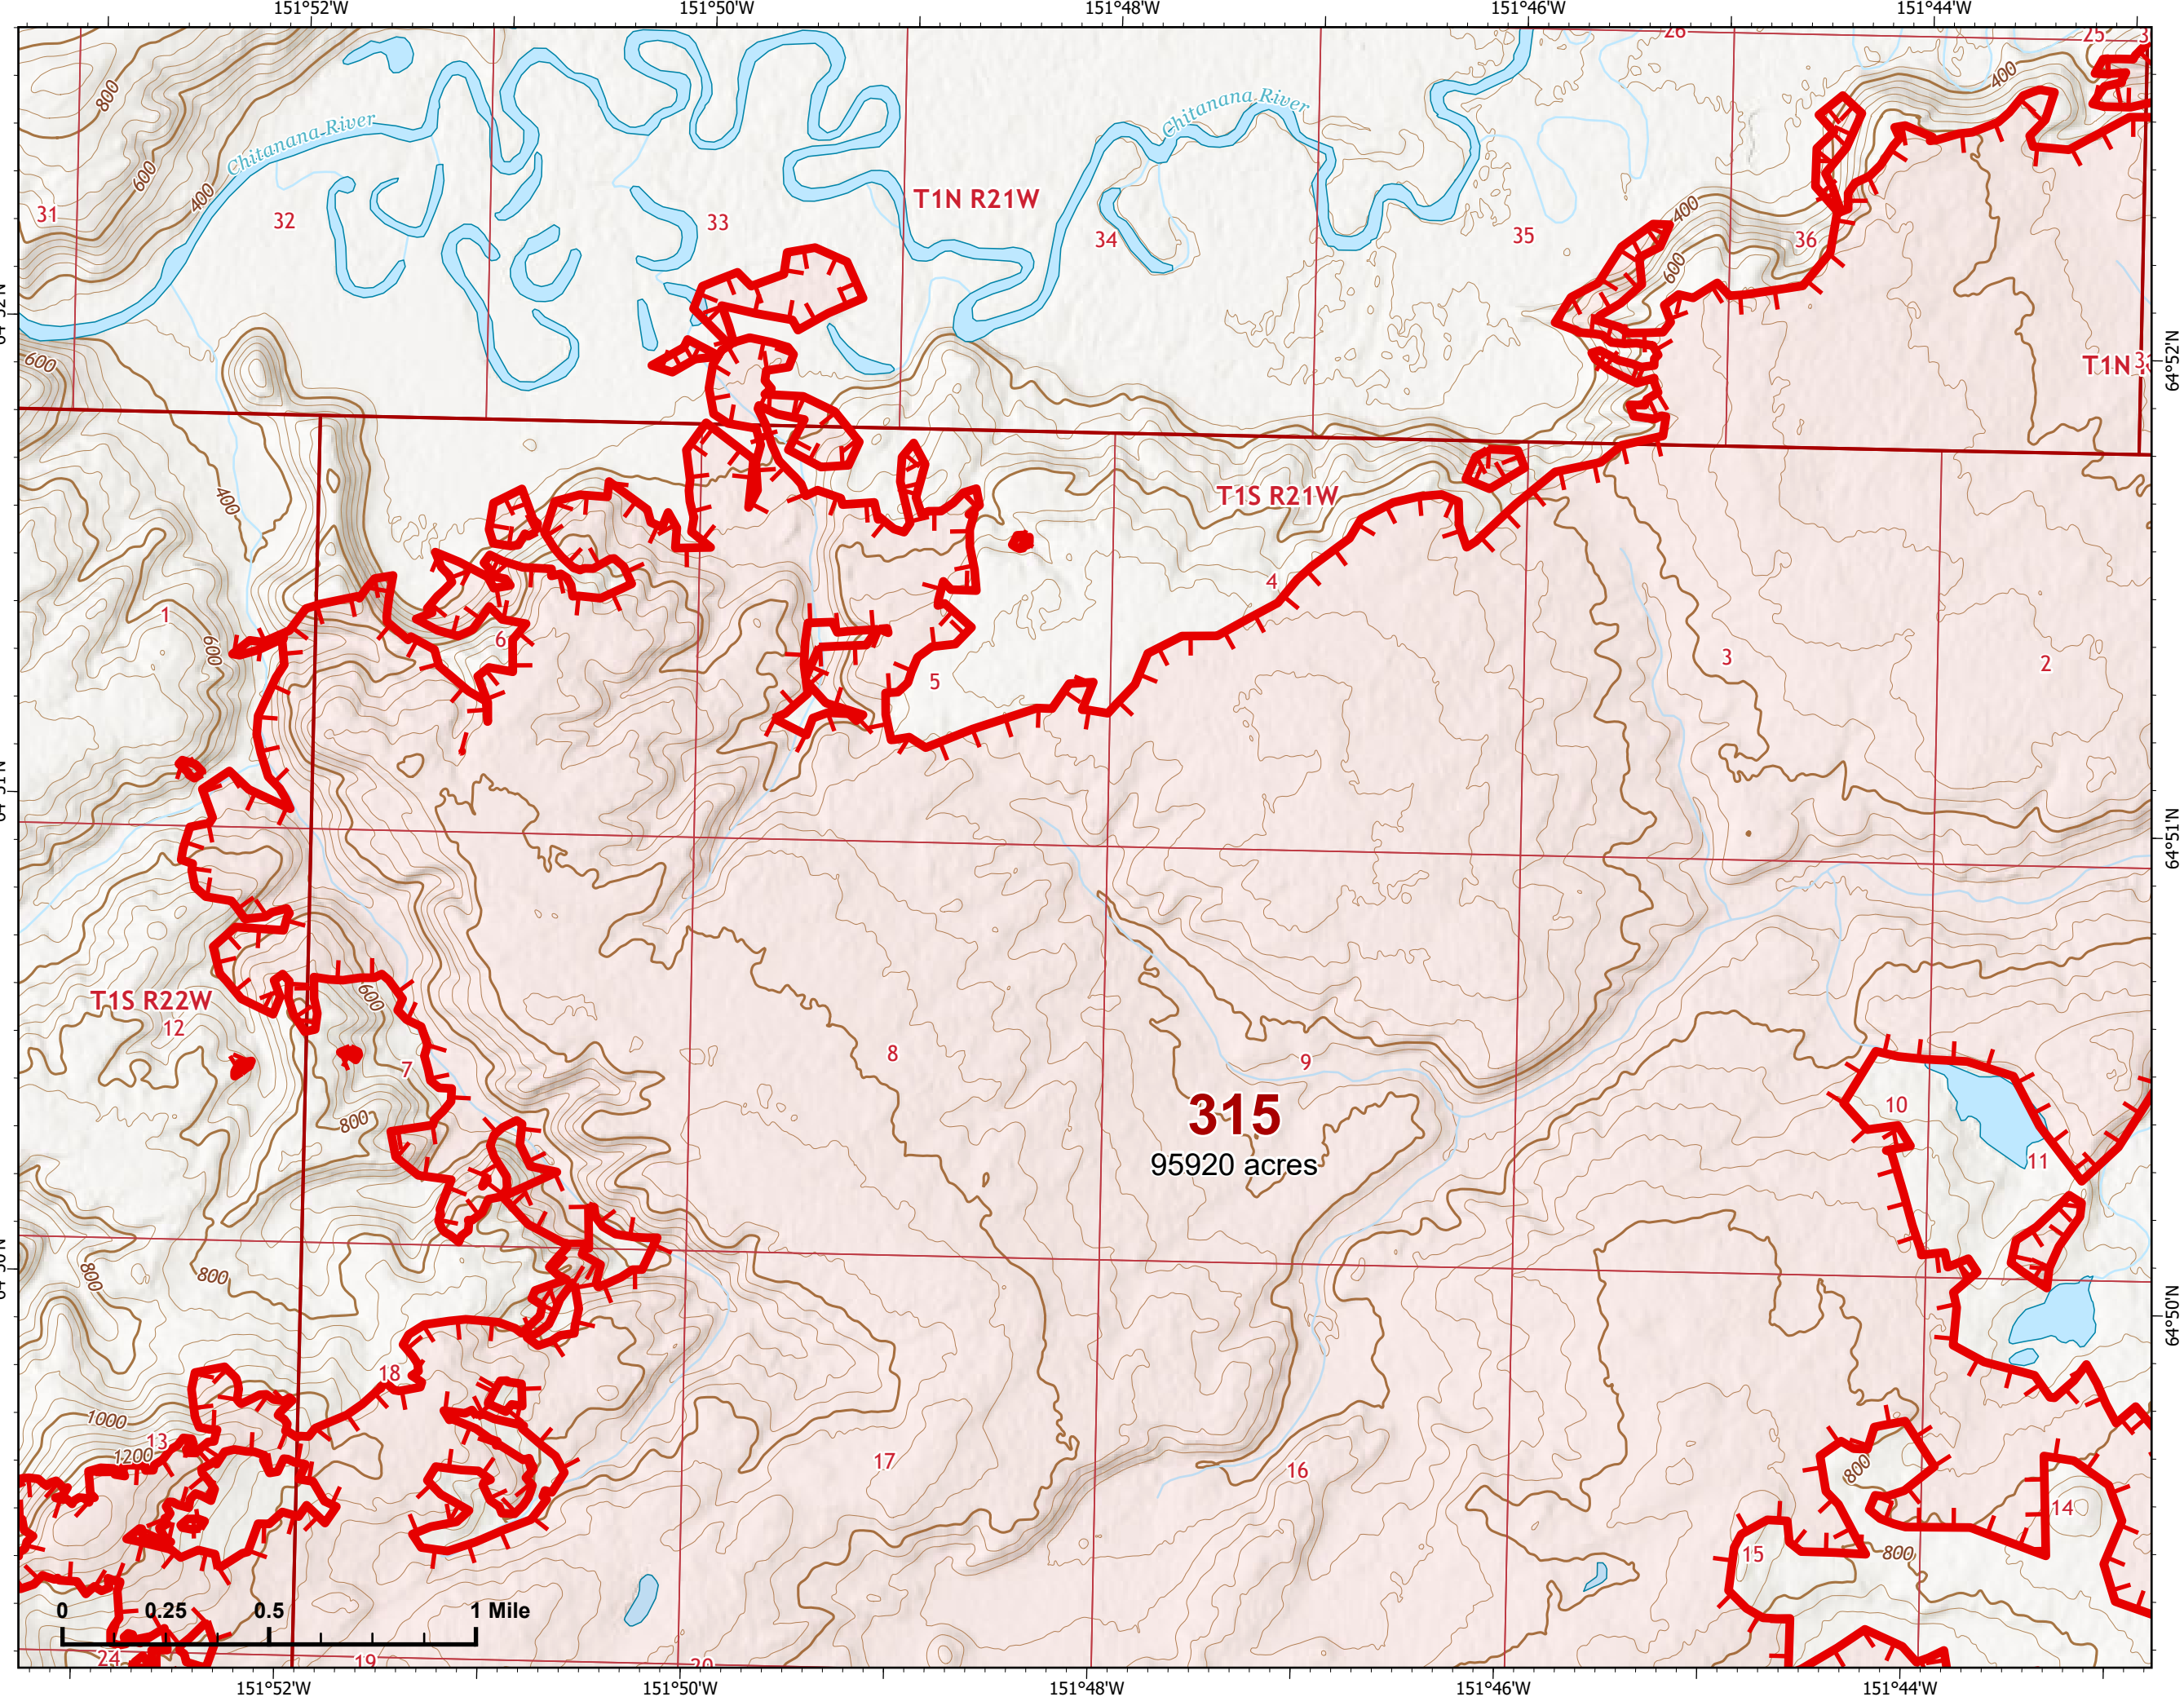

Z. Cravens
7/15/2022 2010