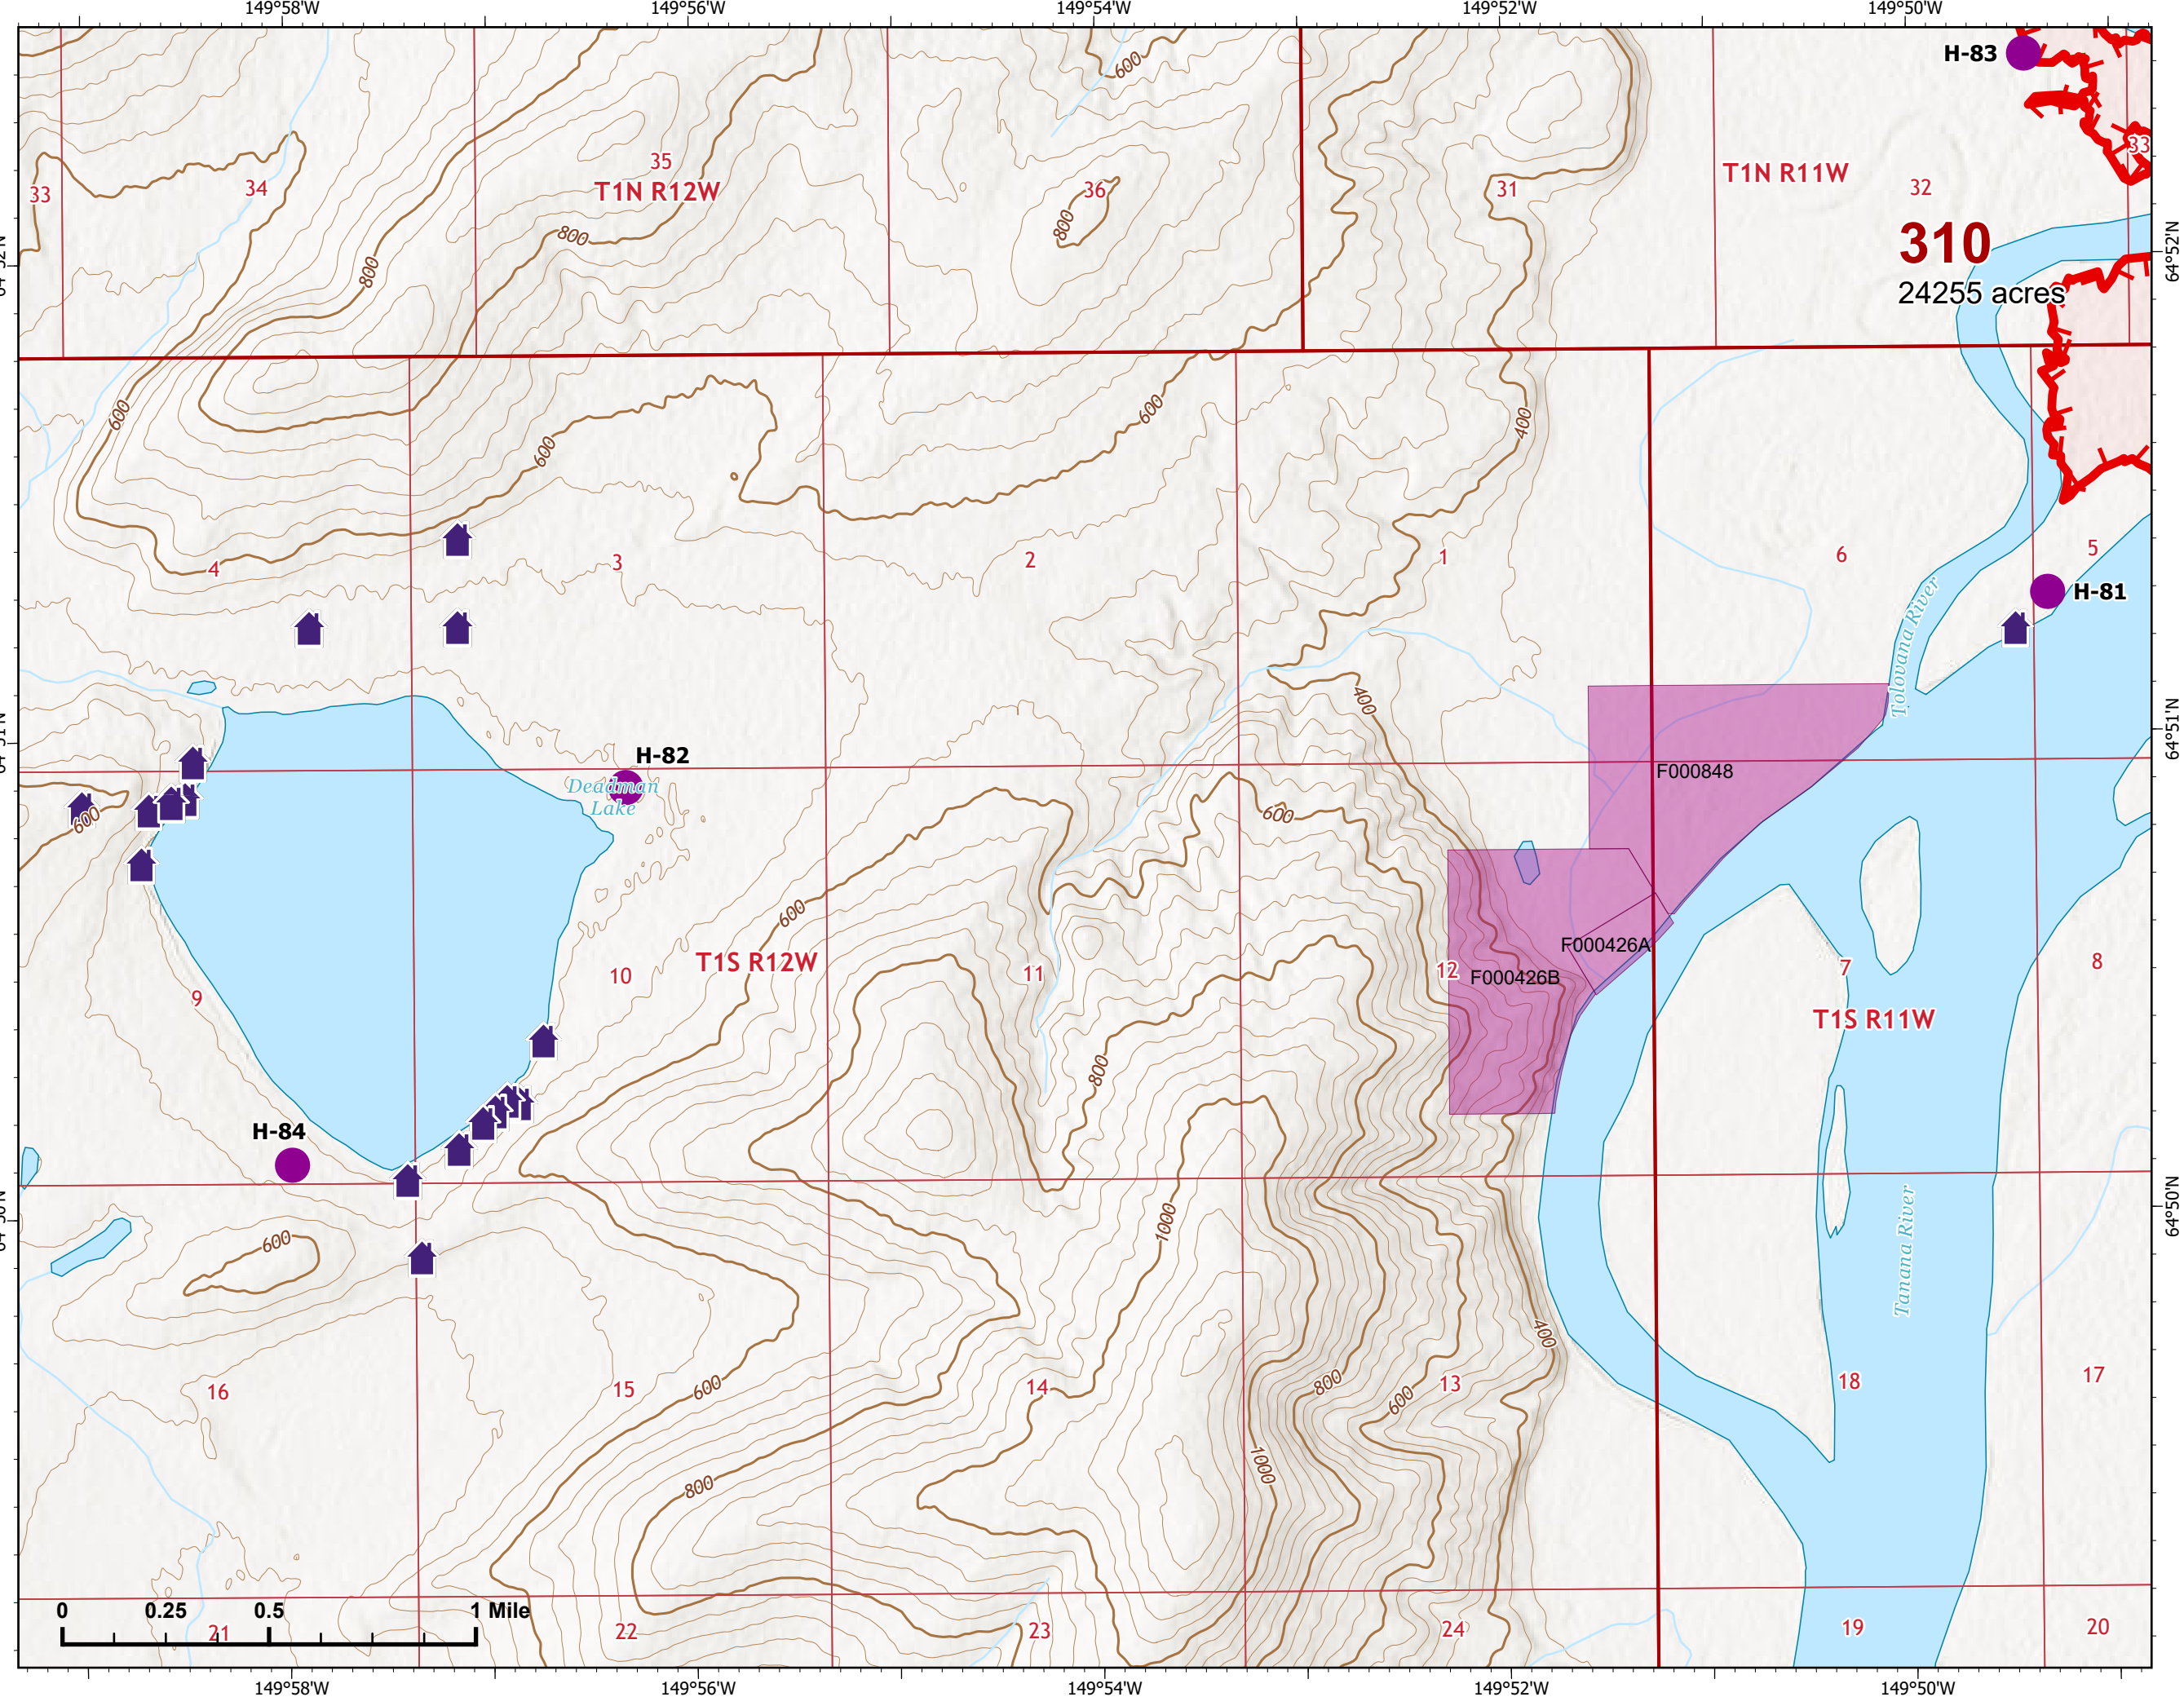

Z. Cravens
7/15/2022 2015

NORTHWEST INCIDENT MANAGEMENT TEAM

IAP Map

Bean Complex
AK-TAD-000898

07/16/2022

Fire: 310 (Tanana River)

Page 310 - 1

-  Helispot
-  Drop Point
-  Wildfire Daily Fire Perimeter
-  Uncontained

Bean Complex
AK-TAD-000898

07/16/2022

Fire: 310 (Tanana River)

Page 310 - 3

-  Helispot
-  Structure
-  Wildfire Daily Fire Perimeter
-  Uncontained
-  Native Allotments

Z. Cravens
7/15/2022 2017

IAP Map

Bean Complex
AK-TAD-000898
07/16/2022

Fire: 310 (Tanana River)

Page 310 - 4

-  Helispot
-  Structure
-  Wildfire Daily Fire Perimeter
-  Uncontained
-  Native Allotments

Z. Cravens
7/15/2022 2017

IAP Map

Bean Complex
AK-TAD-000898
07/16/2022

Fire: 310 (Tanana River)

Page 310 - 5

-  Wildfire Daily Fire Perimeter
-  Uncontained

Z. Cravens
7/15/2022 2017

IAP Map

Bean Complex
AK-TAD-000898

07/16/2022

Fire: 310 (Tanana River)

Page 310 - 6