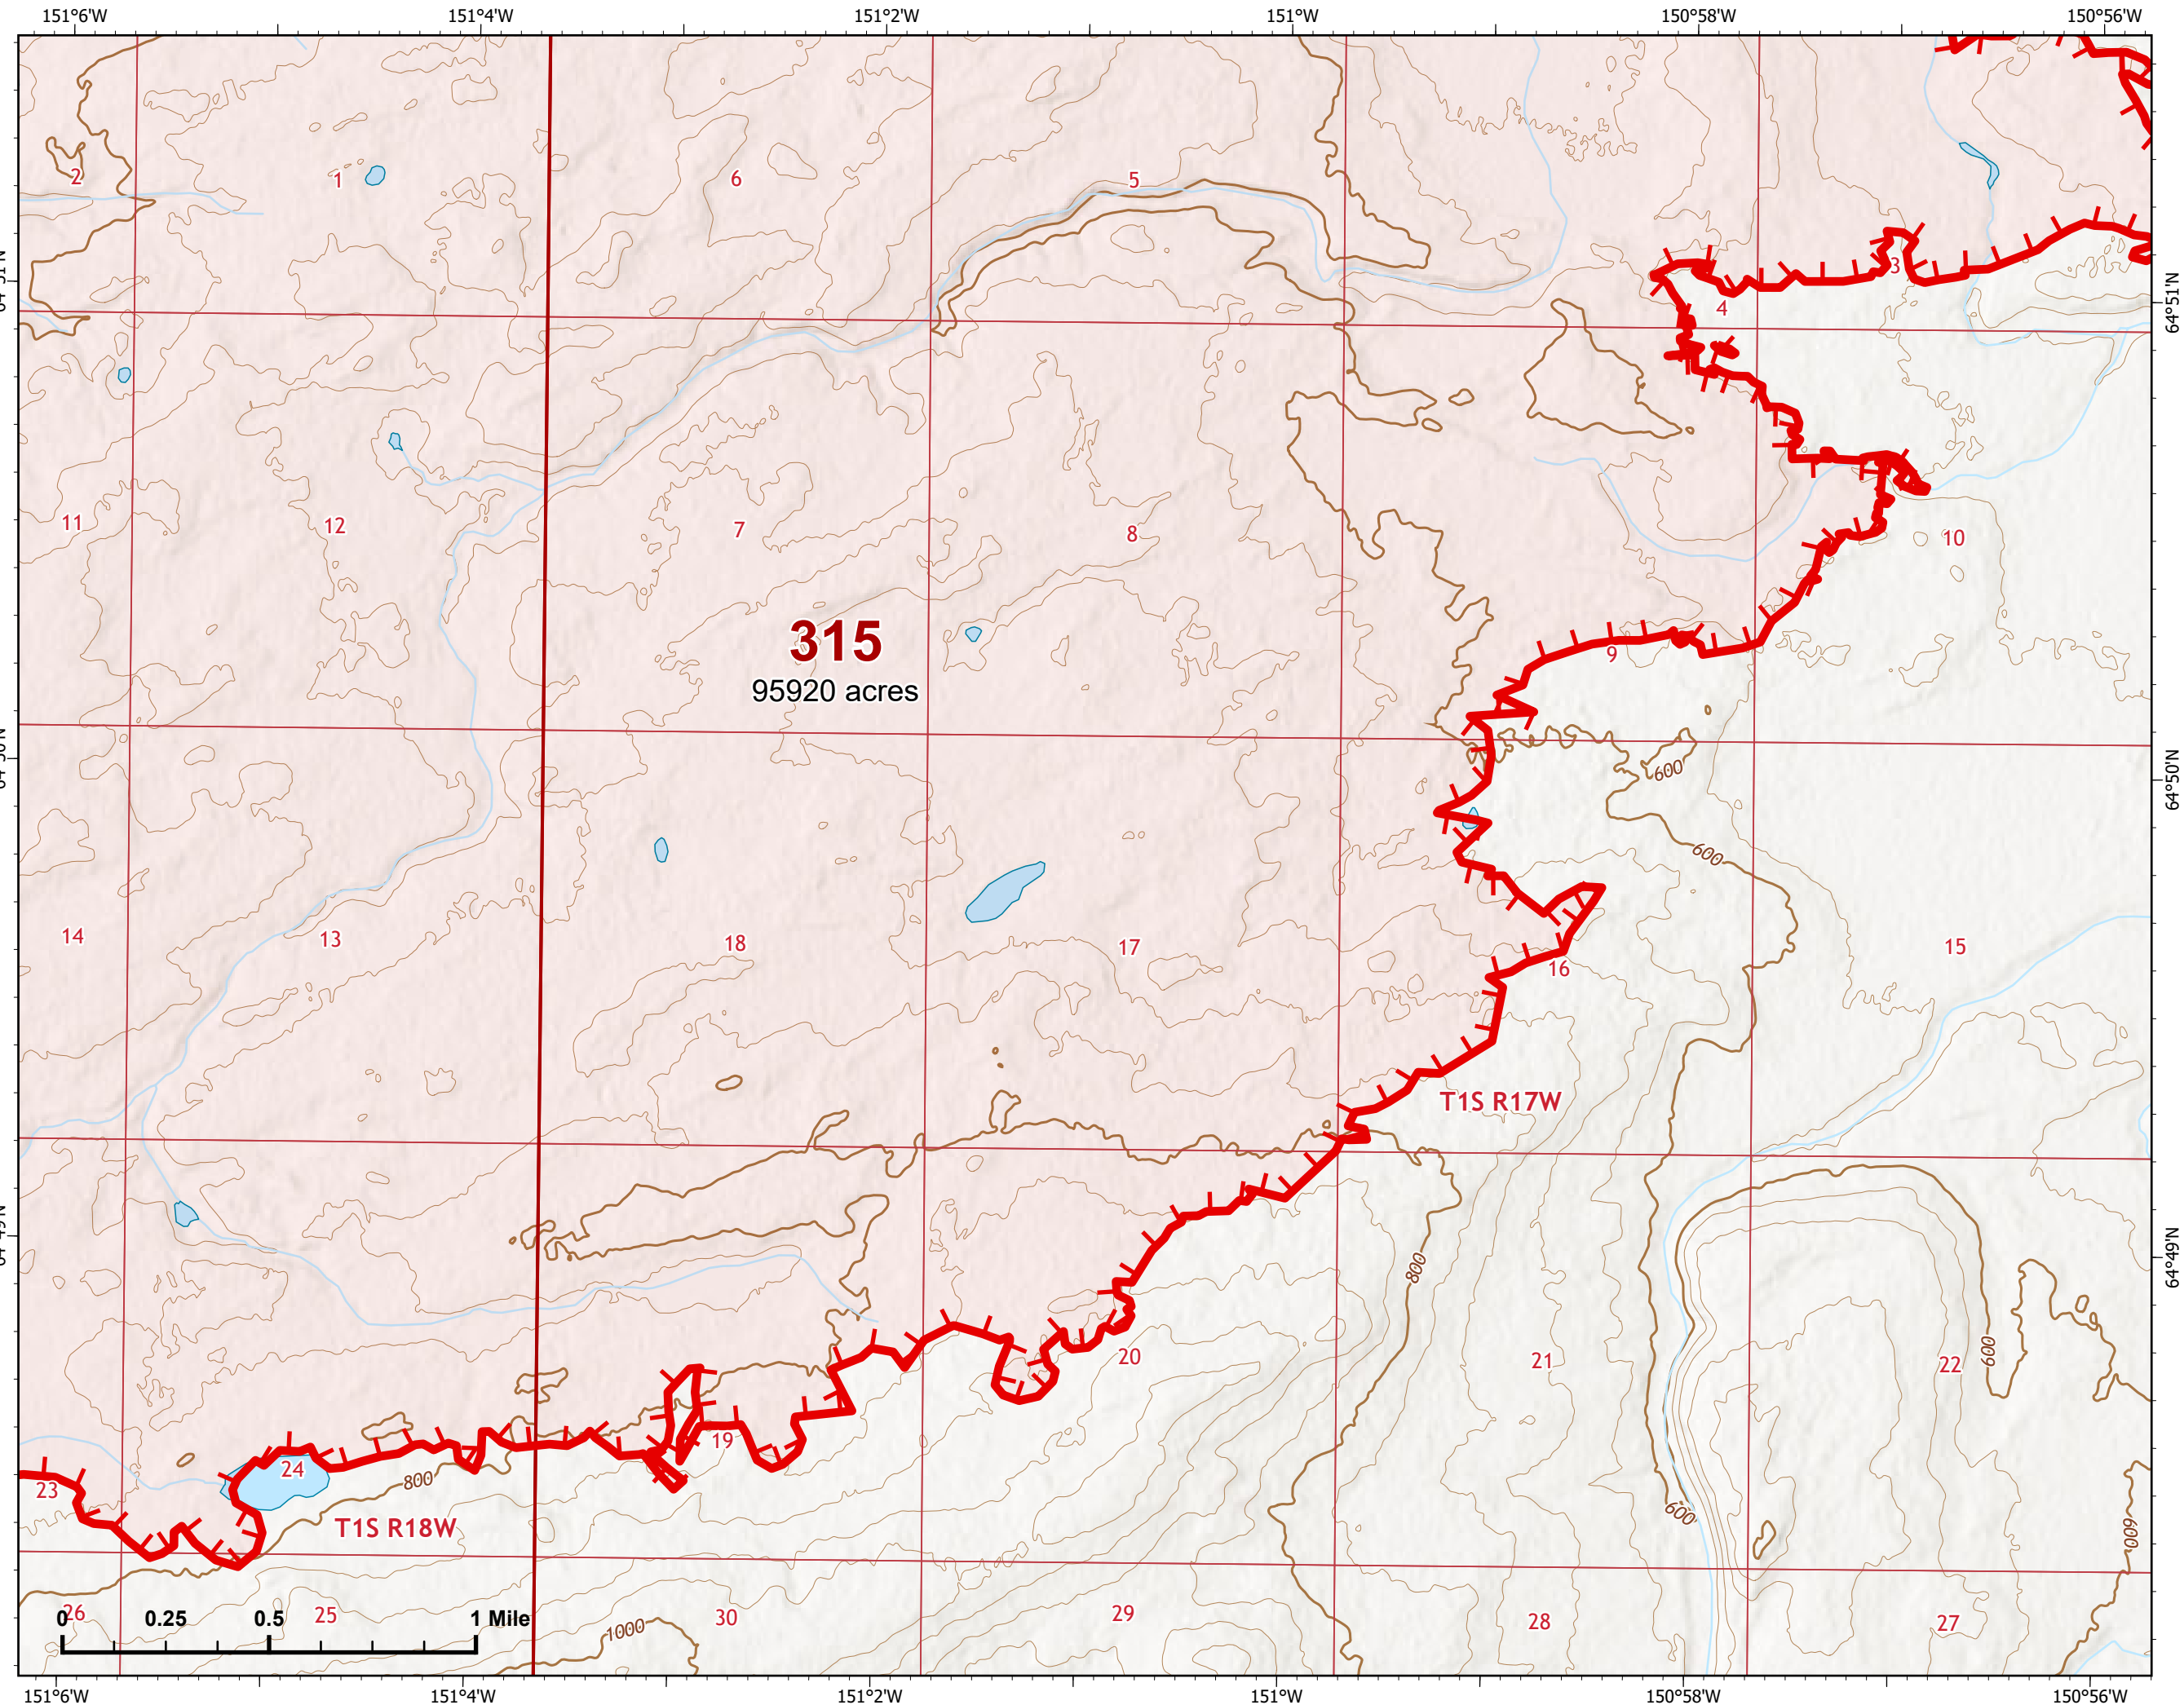

Bean Complex
AK-TAD-000898

07/16/2022

Fire: 315 (Chitanana)

Page 315 - 11

-  Wildfire Daily Fire Perimeter
-  Uncontained

Z. Cravens
7/15/2022 2013

IAP Map

Bean Complex
AK-TAD-000898