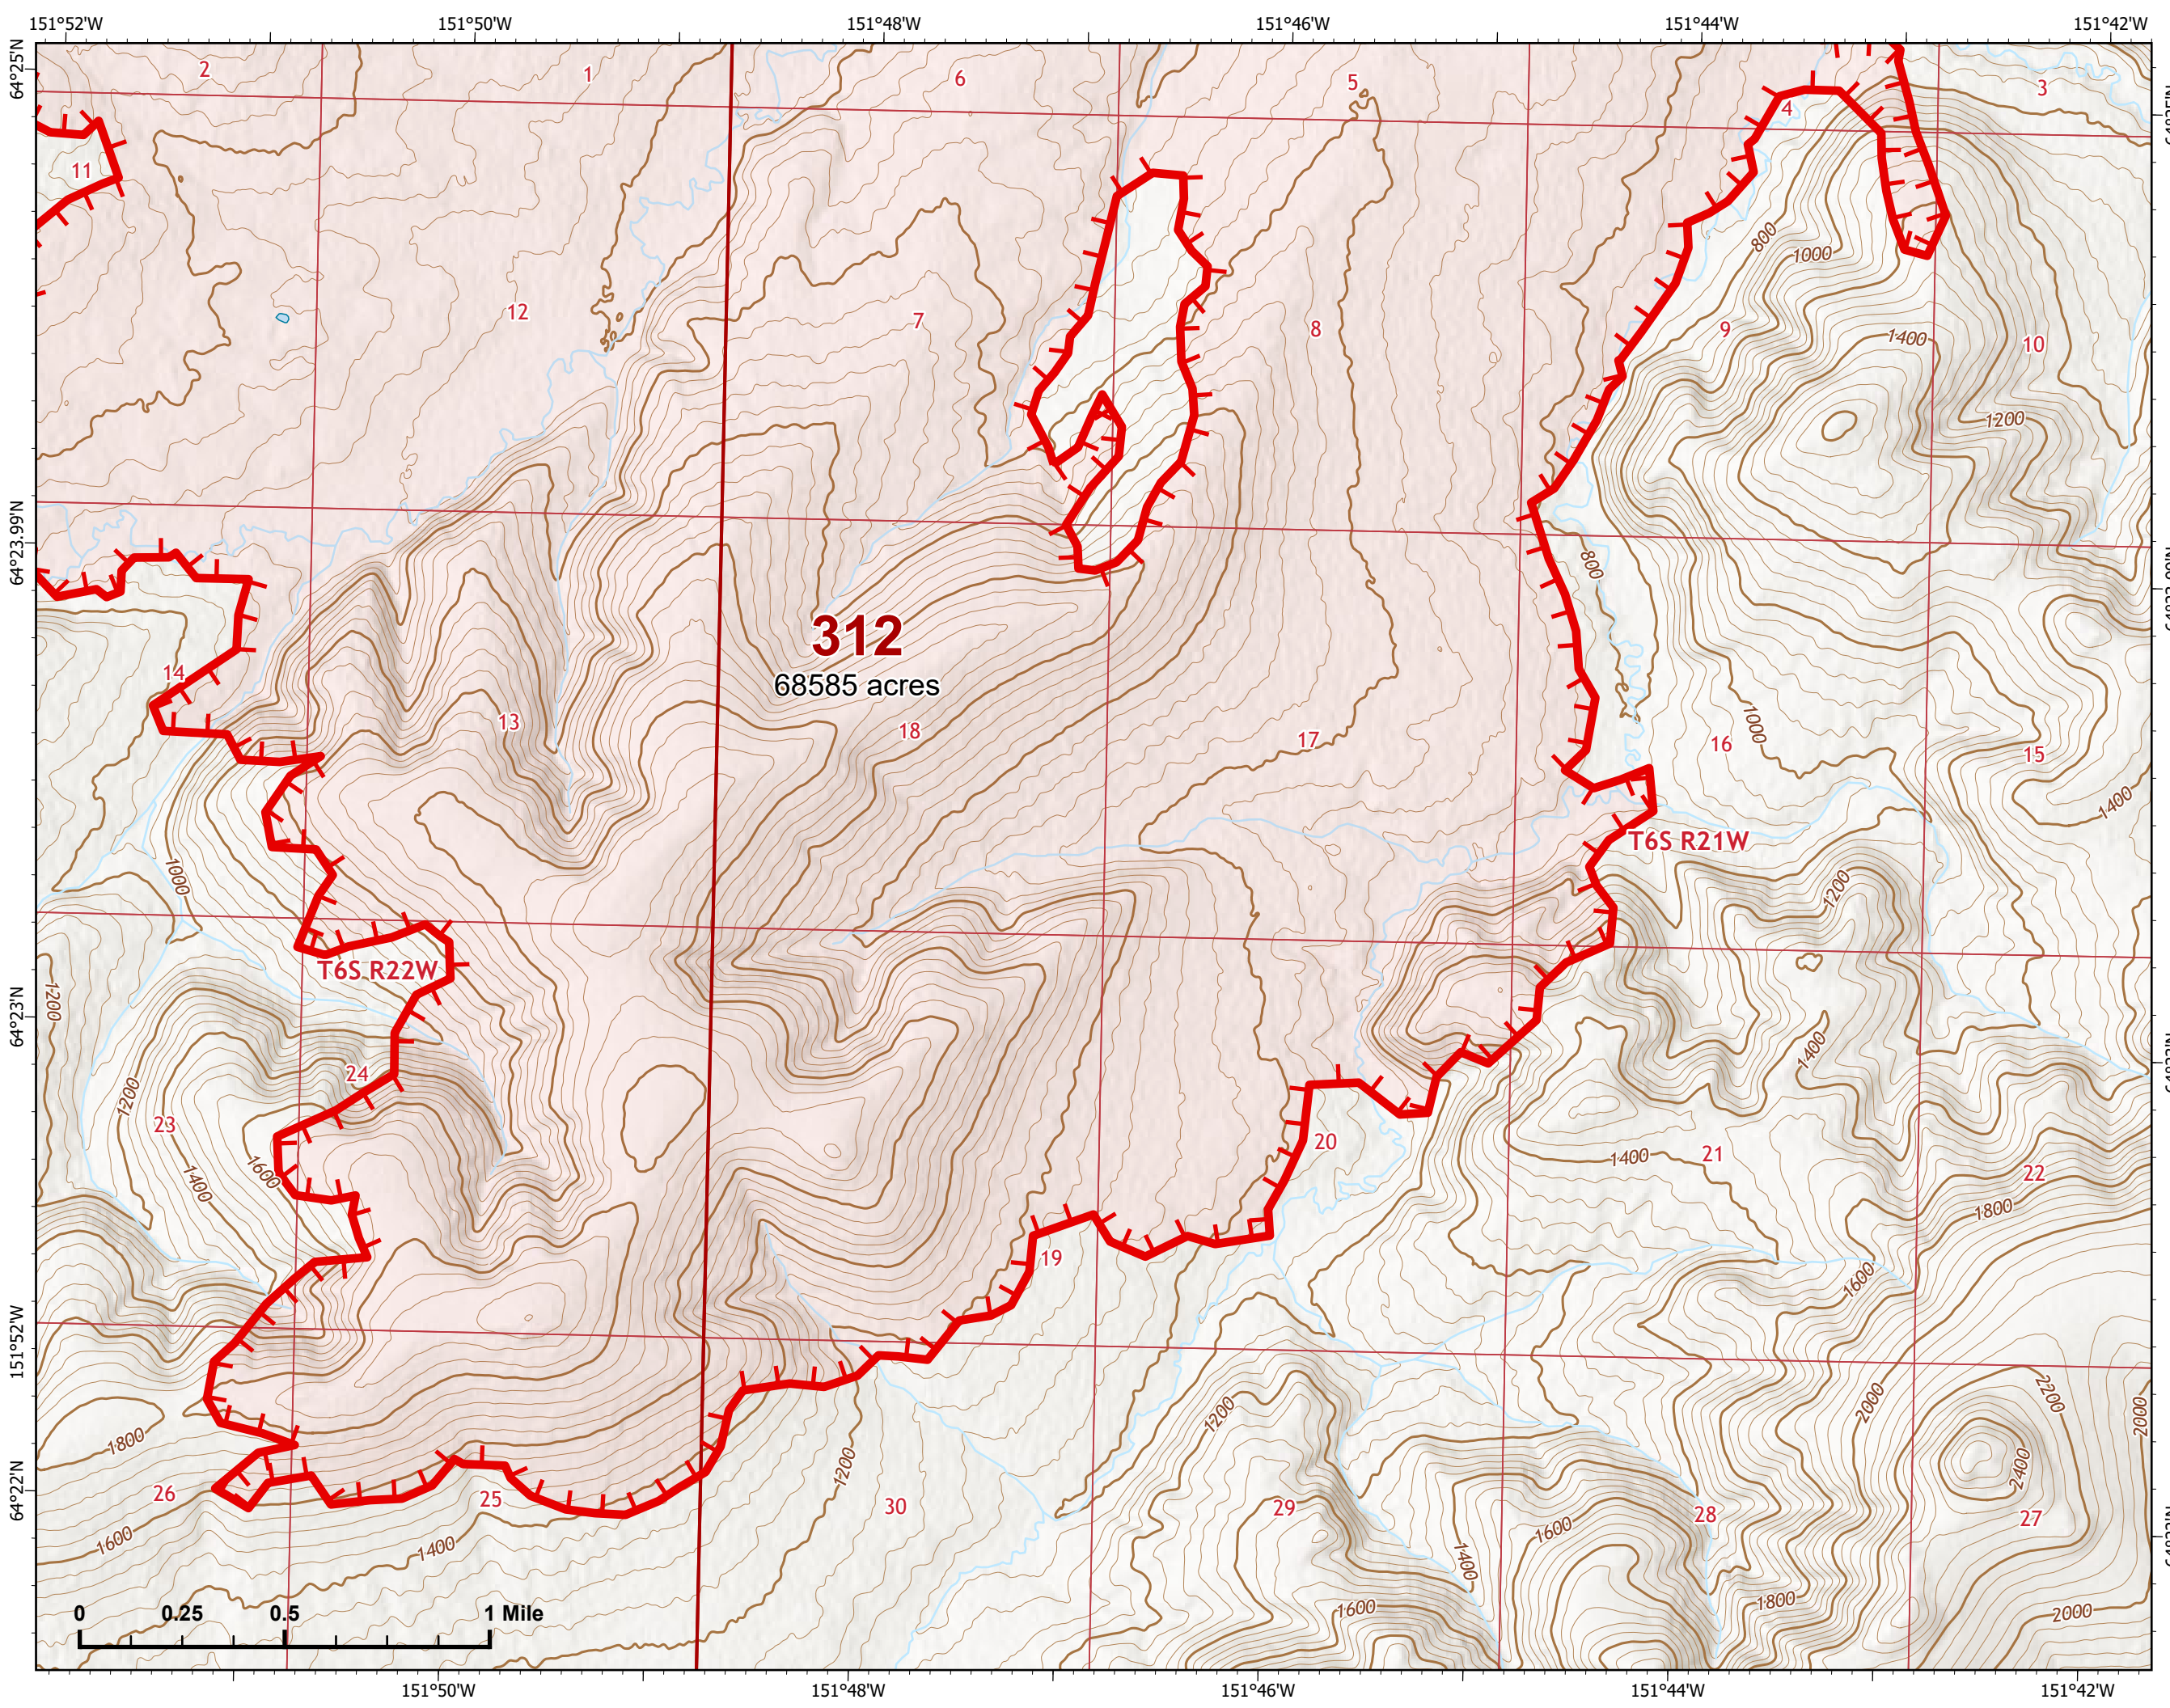

Bean Complex
AK-TAD-000898

07/16/2022

Fire: 312 (Bitzshitini)

Page 312 - 6

-  Wildfire Daily Fire Perimeter
-  Uncontained

Z. Cravens
7/15/2022 2007

IAP Map

Bean Complex
AK-TAD-000898
07/16/2022
Fire: 312 (Bitzshitini)

Page 312 - 7

-  Wildfire Daily Fire Perimeter
-  Uncontained

Z. Cravens
7/15/2022 2008

IAP Map

Bean Complex
AK-TAD-000898
07/16/2022
Fire: 312 (Bitzshitini)

Page 312 - 8

-  Wildfire Daily Fire Perimeter
-  Uncontained

Z. Cravens
7/15/2022 2008

IAP Map

Bean Complex
AK-TAD-000898

07/16/2022

Fire: 312 (Bitzshitini)

Page 312 - 9

-  Wildfire Daily Fire Perimeter
-  Uncontained

Z. Cravens
7/15/2022 2008

IAP Map

Bean Complex
AK-TAD-000898
07/16/2022
Fire: 312 (Bitzshitini)

Page 312 - 10

-  Helispot
-  Structure
-  Wildfire Daily Fire Perimeter
-  Uncontained

Z. Cravens
7/15/2022 2009

IAP Map

Bean Complex
AK-TAD-000898