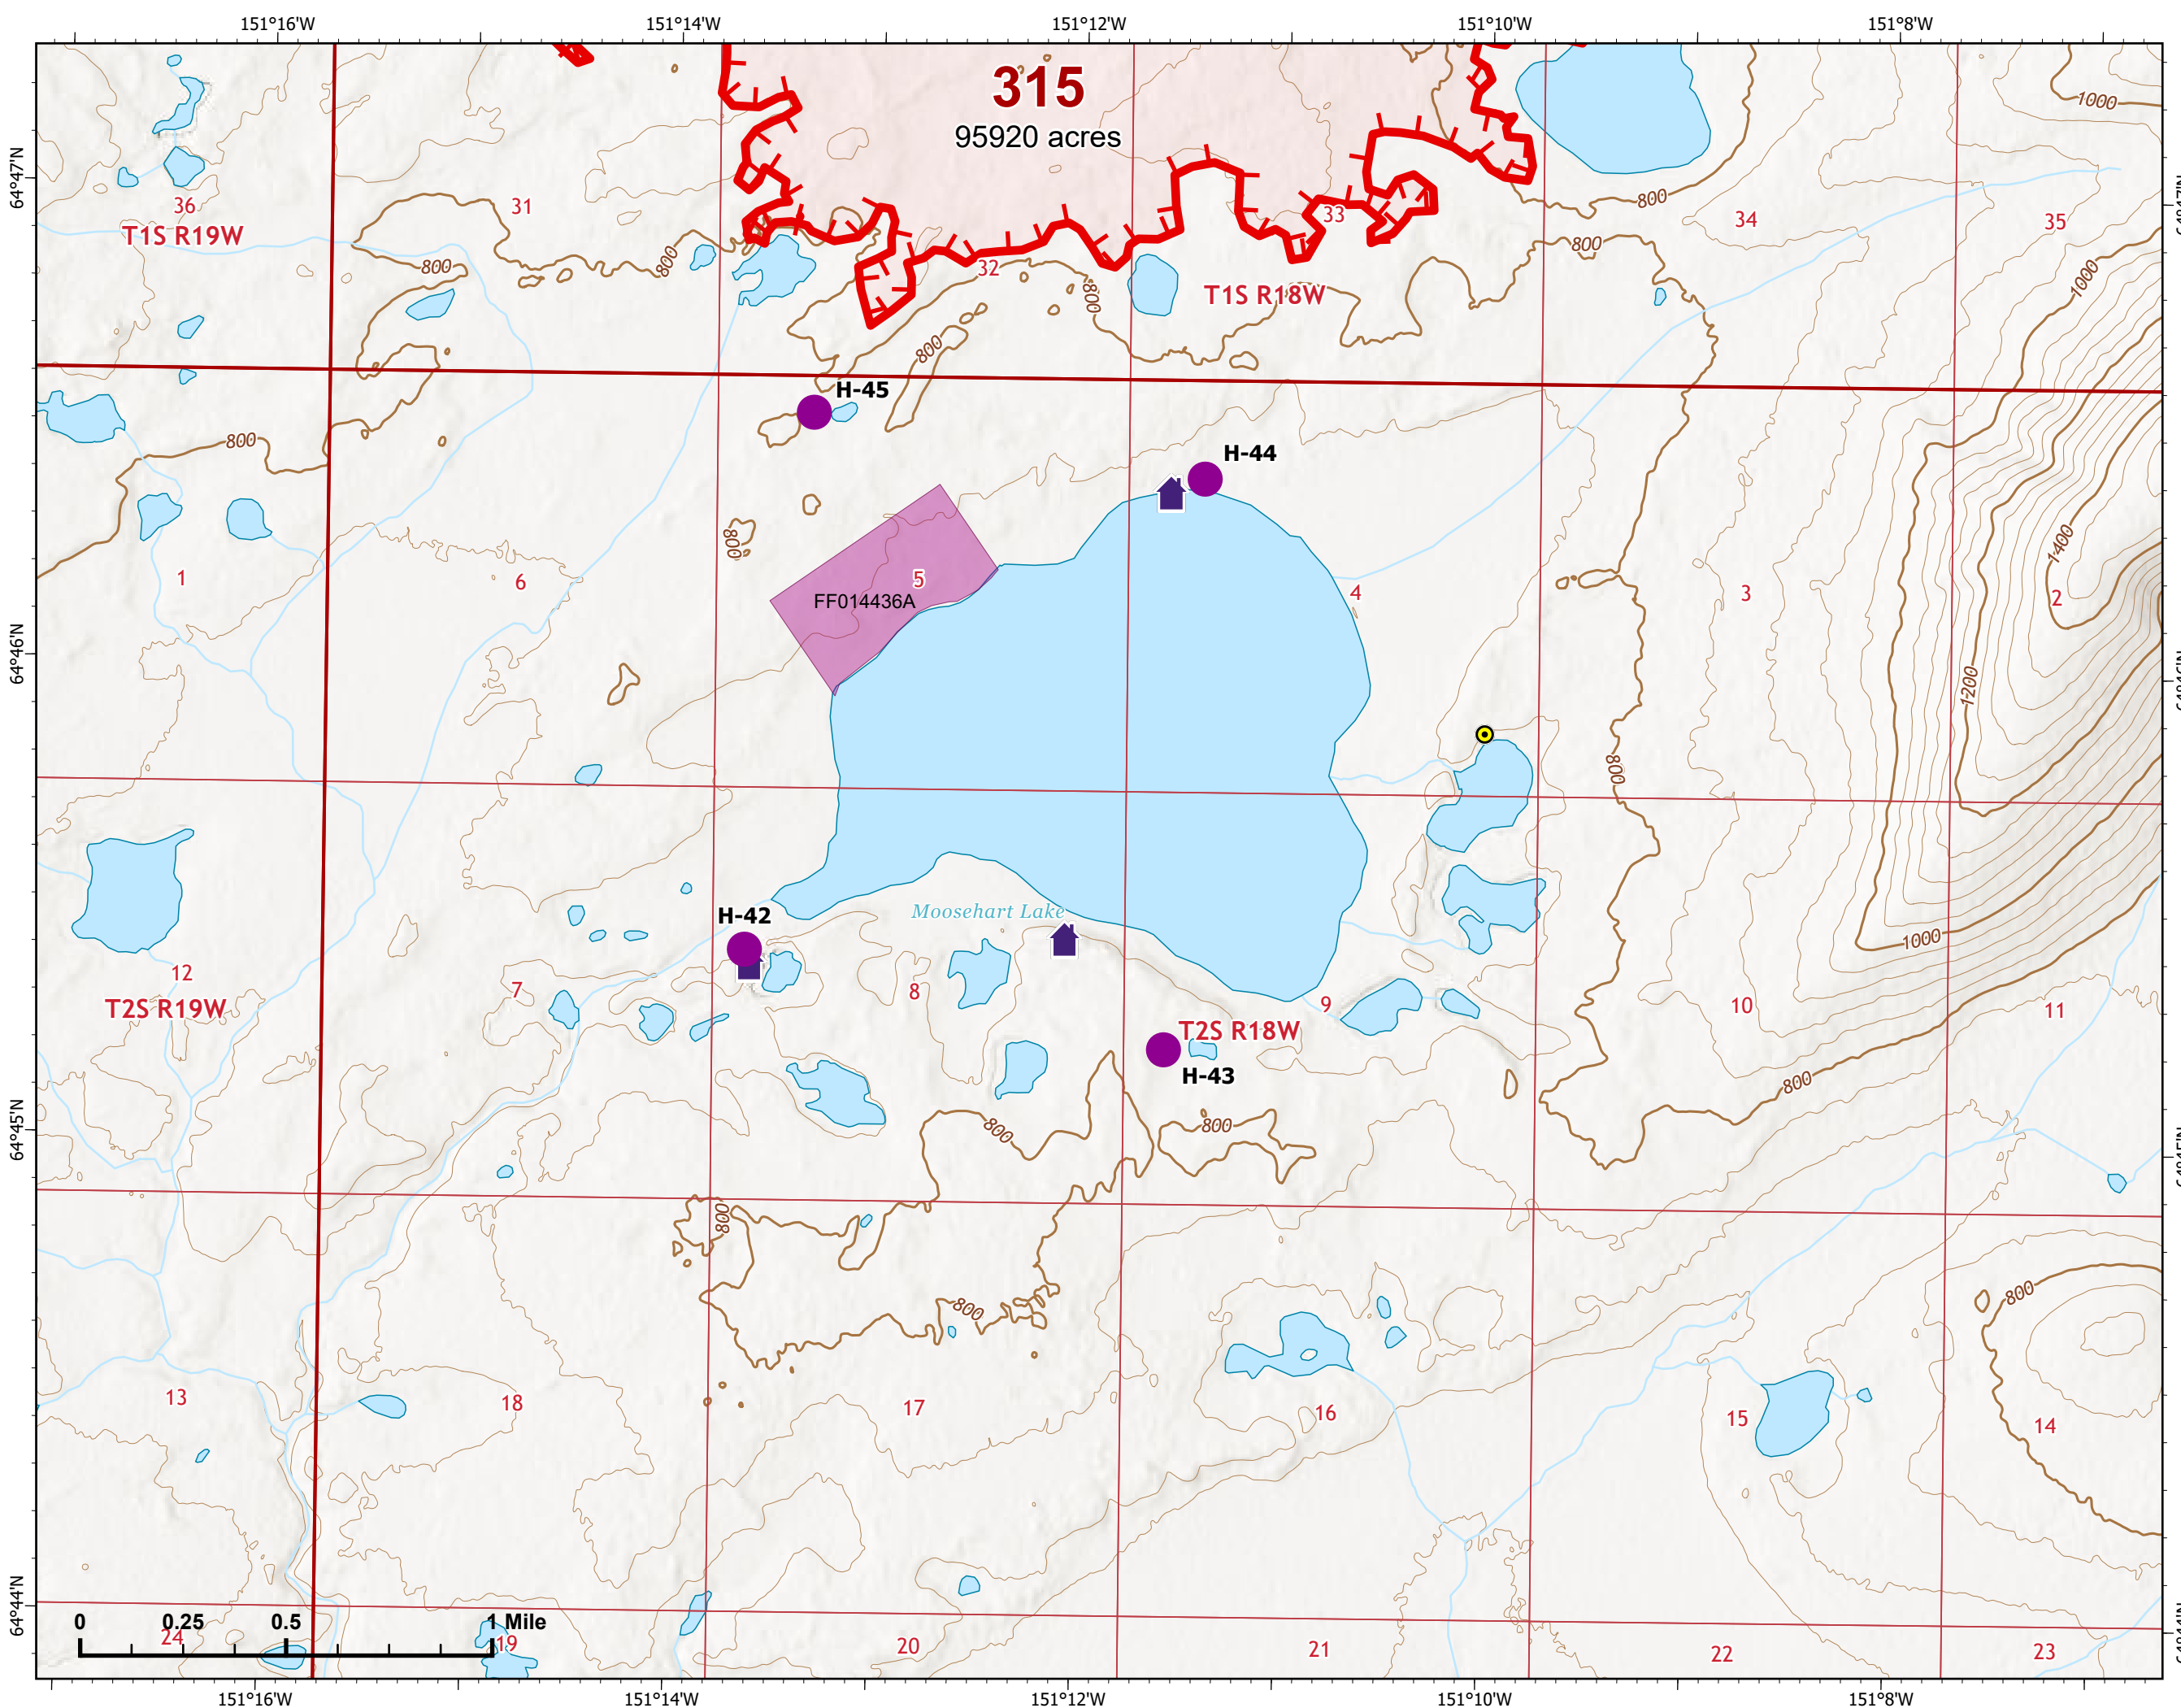

IAP Map

Bean Complex
AK-TAD-000898
07/16/2022
Fire: 315 (Chitanana)

Page 315 - 9

- Helispot
- 🏠 Structure
- ⦿ Other
- ▭ Wildfire Daily Fire Perimeter
- ▭ Uncontained
- ▭ Native Allotments

Z. Cravens
7/15/2022 2013