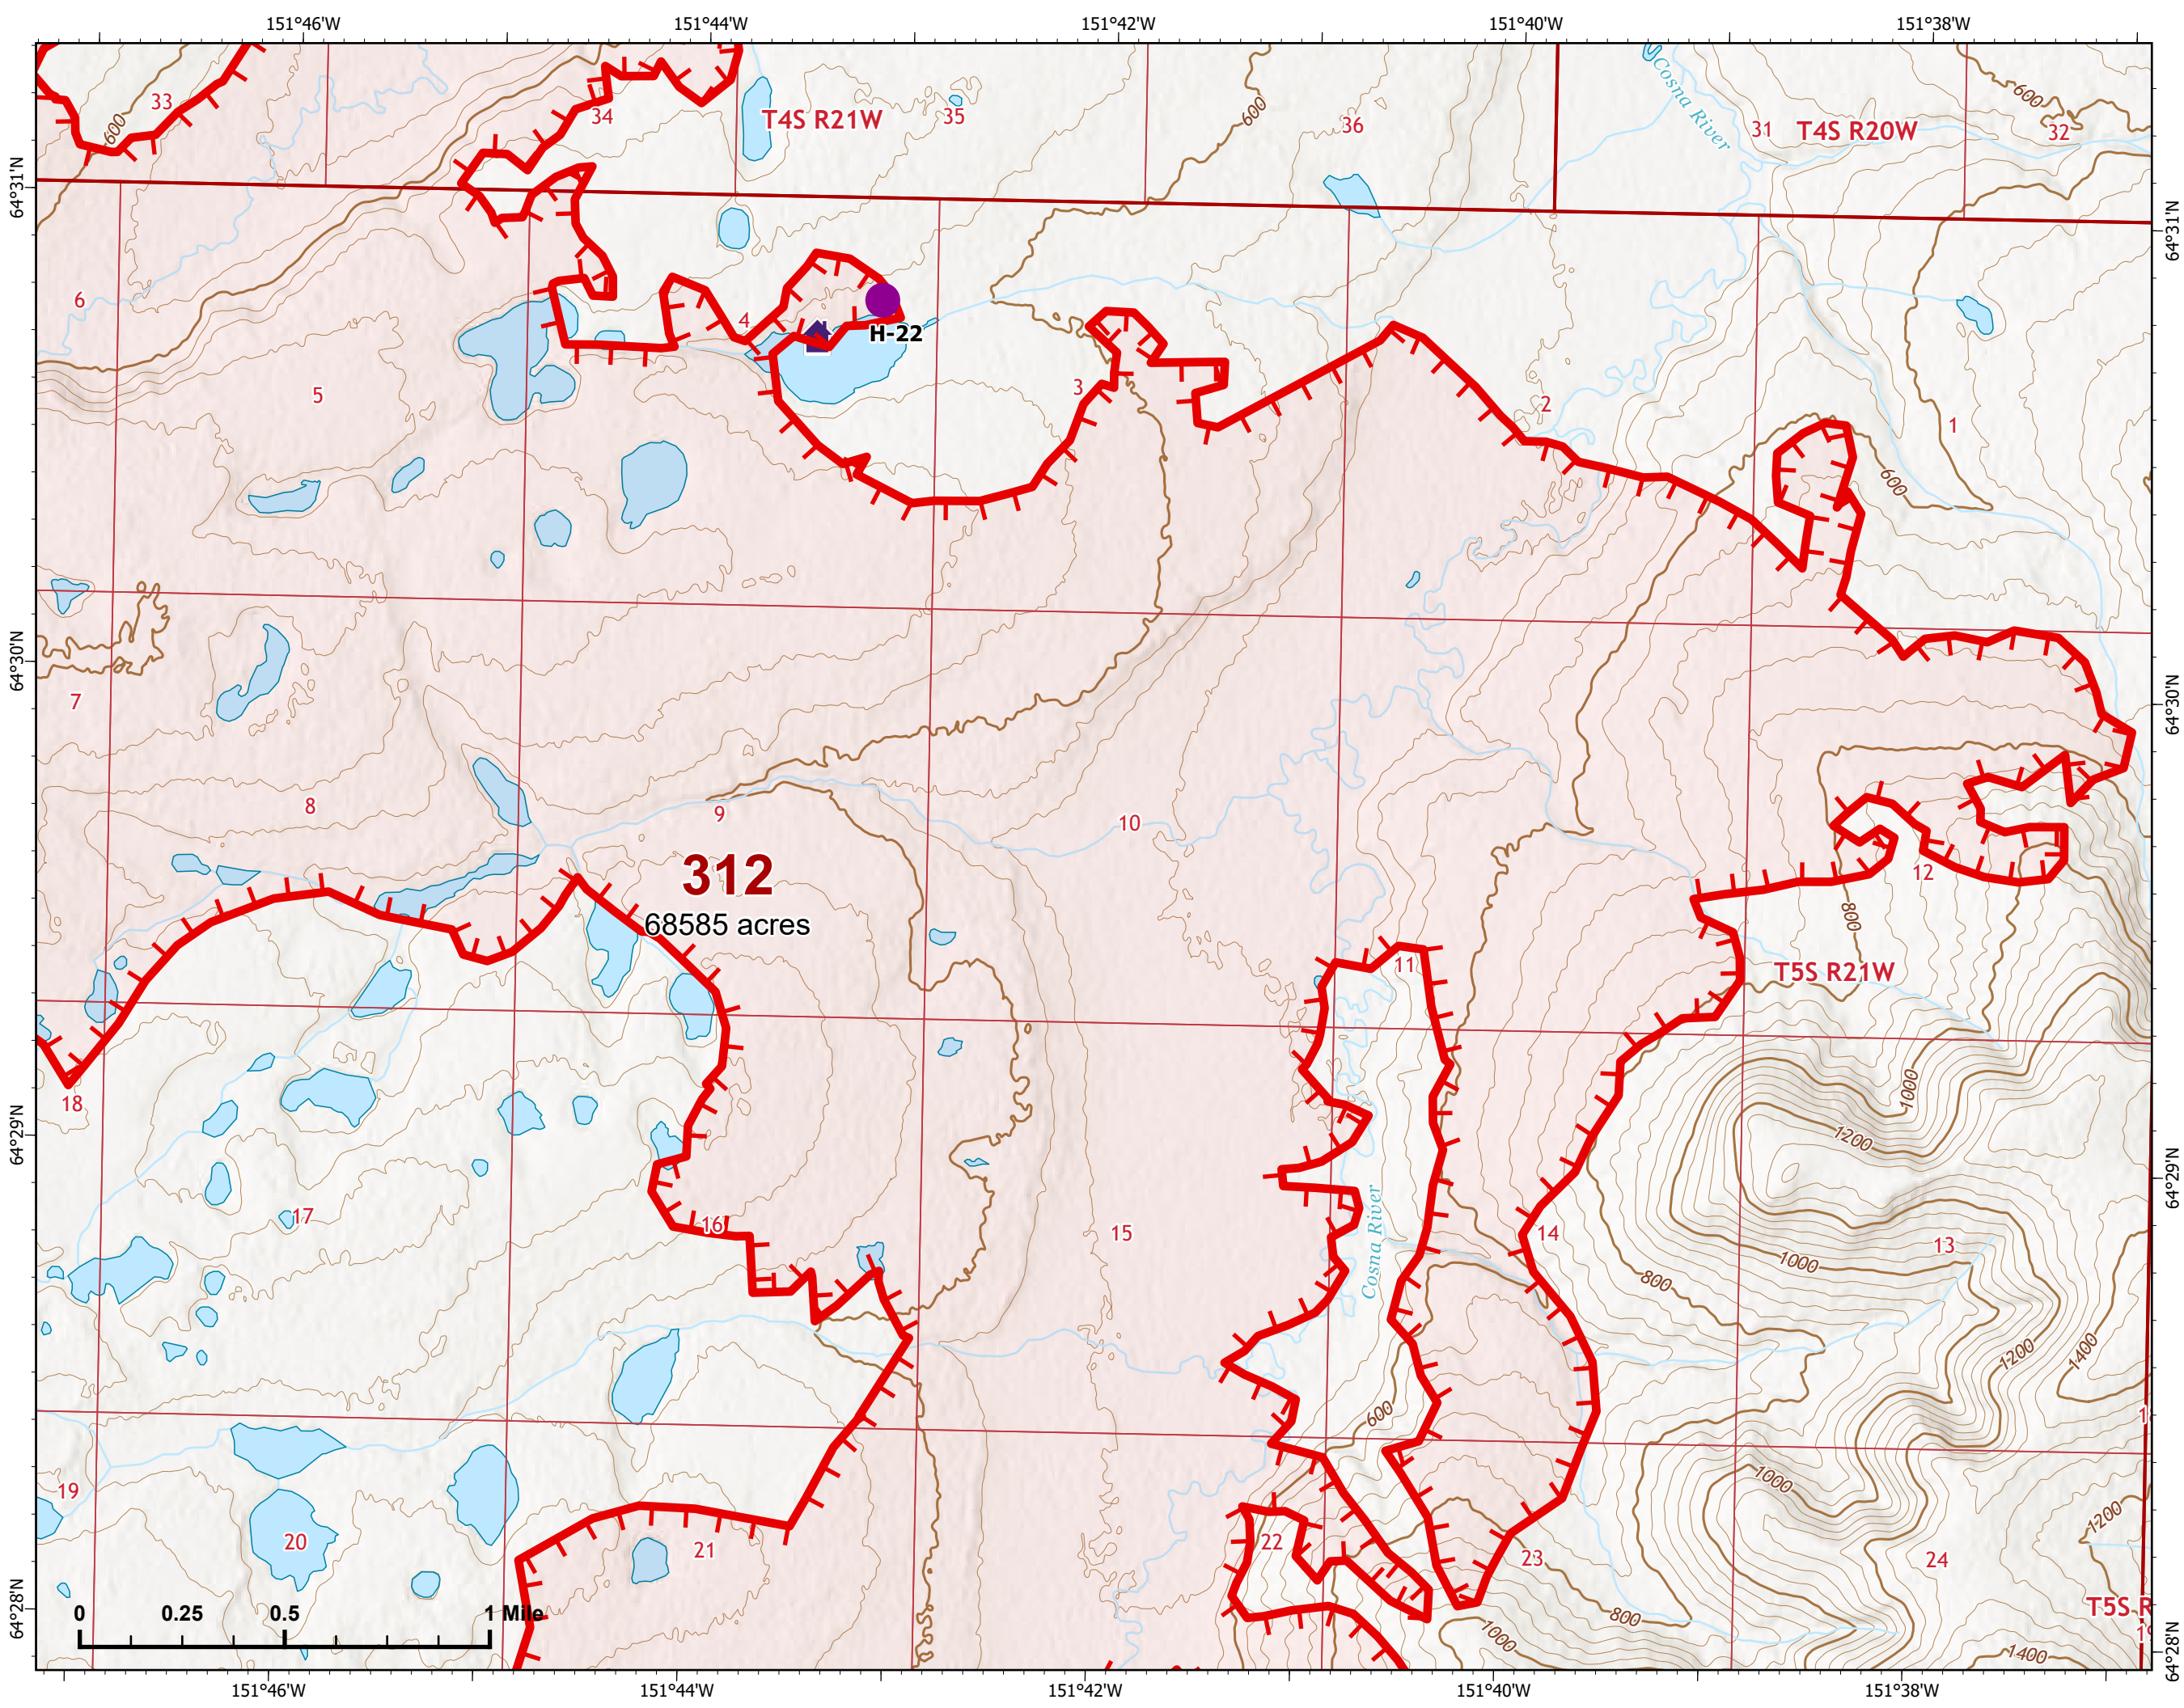

Z. Cravens
7/15/2022 2008

IAP Map

Bean Complex
AK-TAD-000898

07/16/2022

Fire: 312 (Bitzshitini)

Page 312 - 9

-  Wildfire Daily Fire Perimeter
-  Uncontained

Z. Cravens
7/15/2022 2008

IAP Map

Bean Complex
AK-TAD-000898
07/16/2022
Fire: 312 (Bitzshitini)

Page 312 - 10

-  Helispot
-  Structure
-  Wildfire Daily Fire Perimeter
-  Uncontained

Z. Cravens
7/15/2022 2009

IAP Map

Bean Complex
AK-TAD-000898