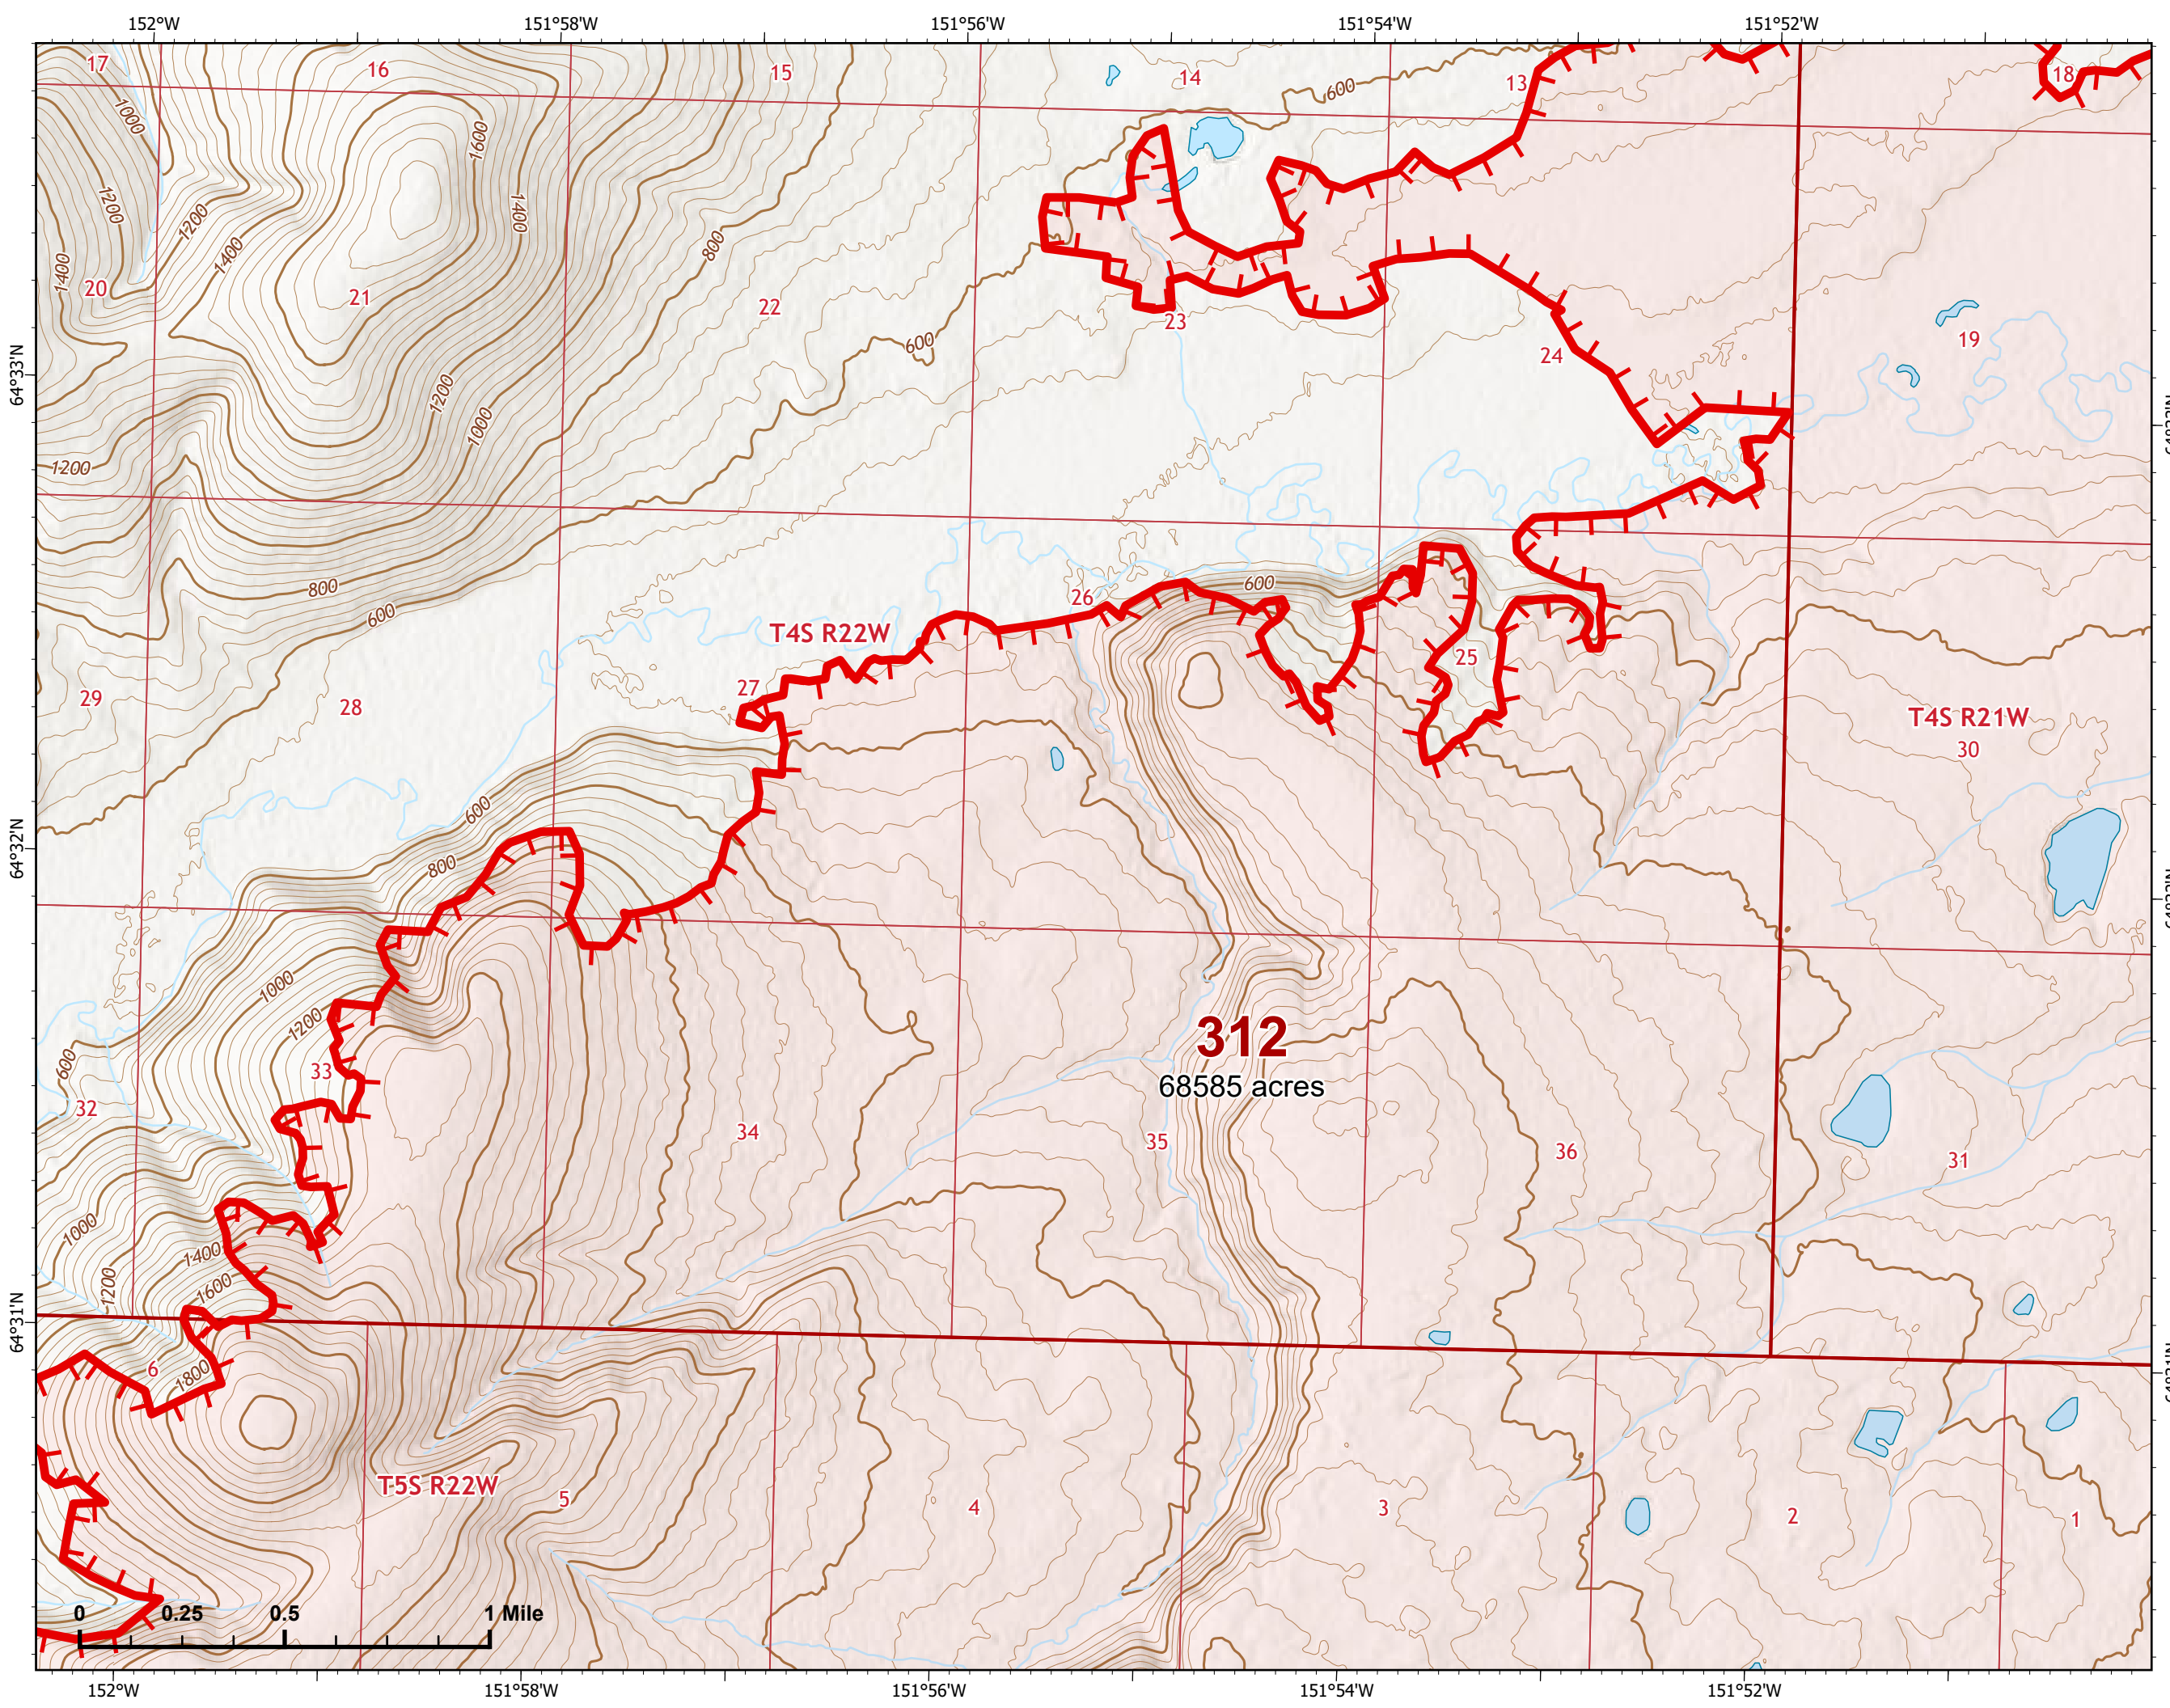

Page 312 - 1

-  Helispot
-  Structure
-  Other
-  Wildfire Daily Fire Perimeter
-  Uncontained

Z. Cravens
7/15/2022 2006

IAP Map

Bean Complex
AK-TAD-000898

07/16/2022

Fire: 312 (Bitzshitini)

Page 312 - 2

-  Helispot
-  Wildfire Daily Fire Perimeter
-  Uncontained

Z. Cravens
7/15/2022 2006

IAP Map

Bean Complex
AK-TAD-000898

07/16/2022

Fire: 312 (Bitzshitini)

Page 312 - 3

-  Wildfire Daily Fire Perimeter
-  Uncontained

Z. Cravens
7/15/2022 2006

IAP Map

Bean Complex
AK-TAD-000898

07/16/2022

Fire: 312 (Bitzshitini)

Page 312 - 4

-  Wildfire Daily Fire Perimeter
-  Uncontained

Z. Cravens
7/15/2022 2007

IAP Map

Bean Complex
AK-TAD-000898

07/16/2022

Fire: 312 (Bitzshitini)

Page 312 - 5

-  Wildfire Daily Fire Perimeter
-  Uncontained

Z. Cravens
7/15/2022 2007

IAP Map