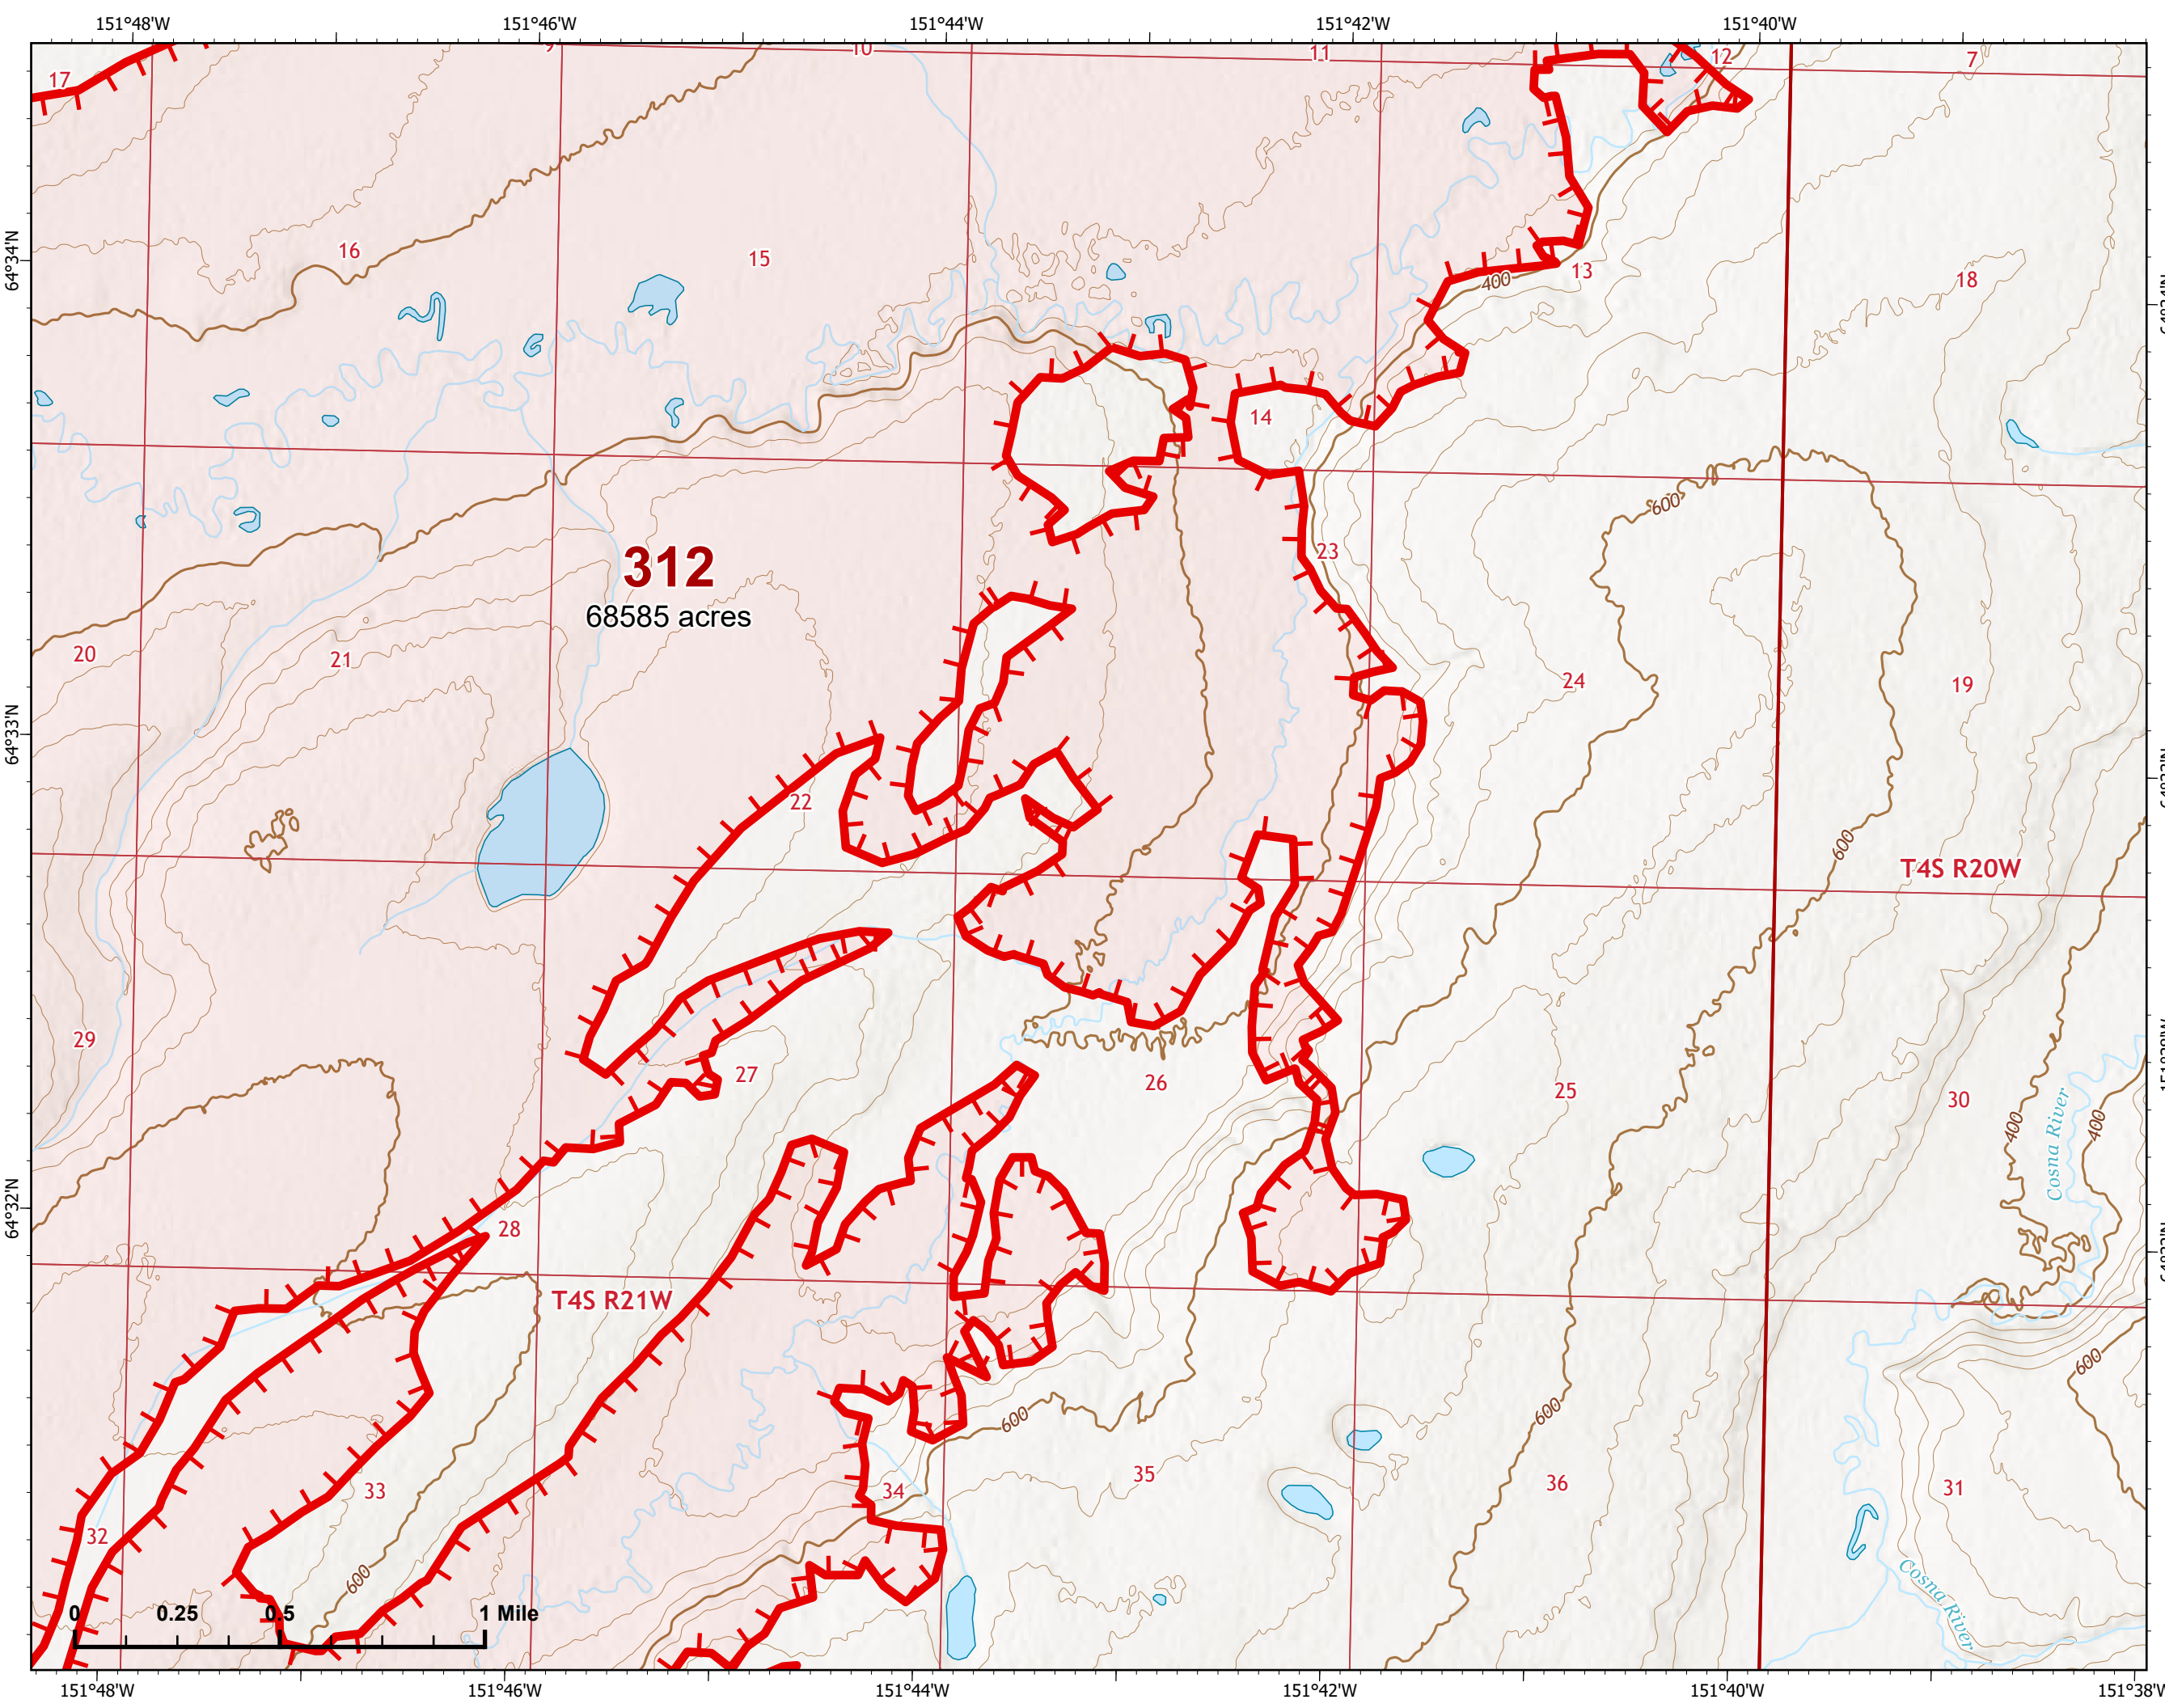

IAP Map

Bean Complex
AK-TAD-000898
07/16/2022
Fire: 312 (Bitzshitini)

Page 312 - 10

-  Helispot
-  Structure
-  Wildfire Daily Fire Perimeter
-  Uncontained

Z. Cravens
7/15/2022 2009

IAP Map

Bean Complex
AK-TAD-000898

07/16/2022

Fire: 312 (Bitzshitini)

Page 312 - 11

-  Wildfire Daily Fire Perimeter
-  Uncontained

Z. Cravens
7/15/2022 2009

IAP Map

Bean Complex
AK-TAD-000898

07/16/2022