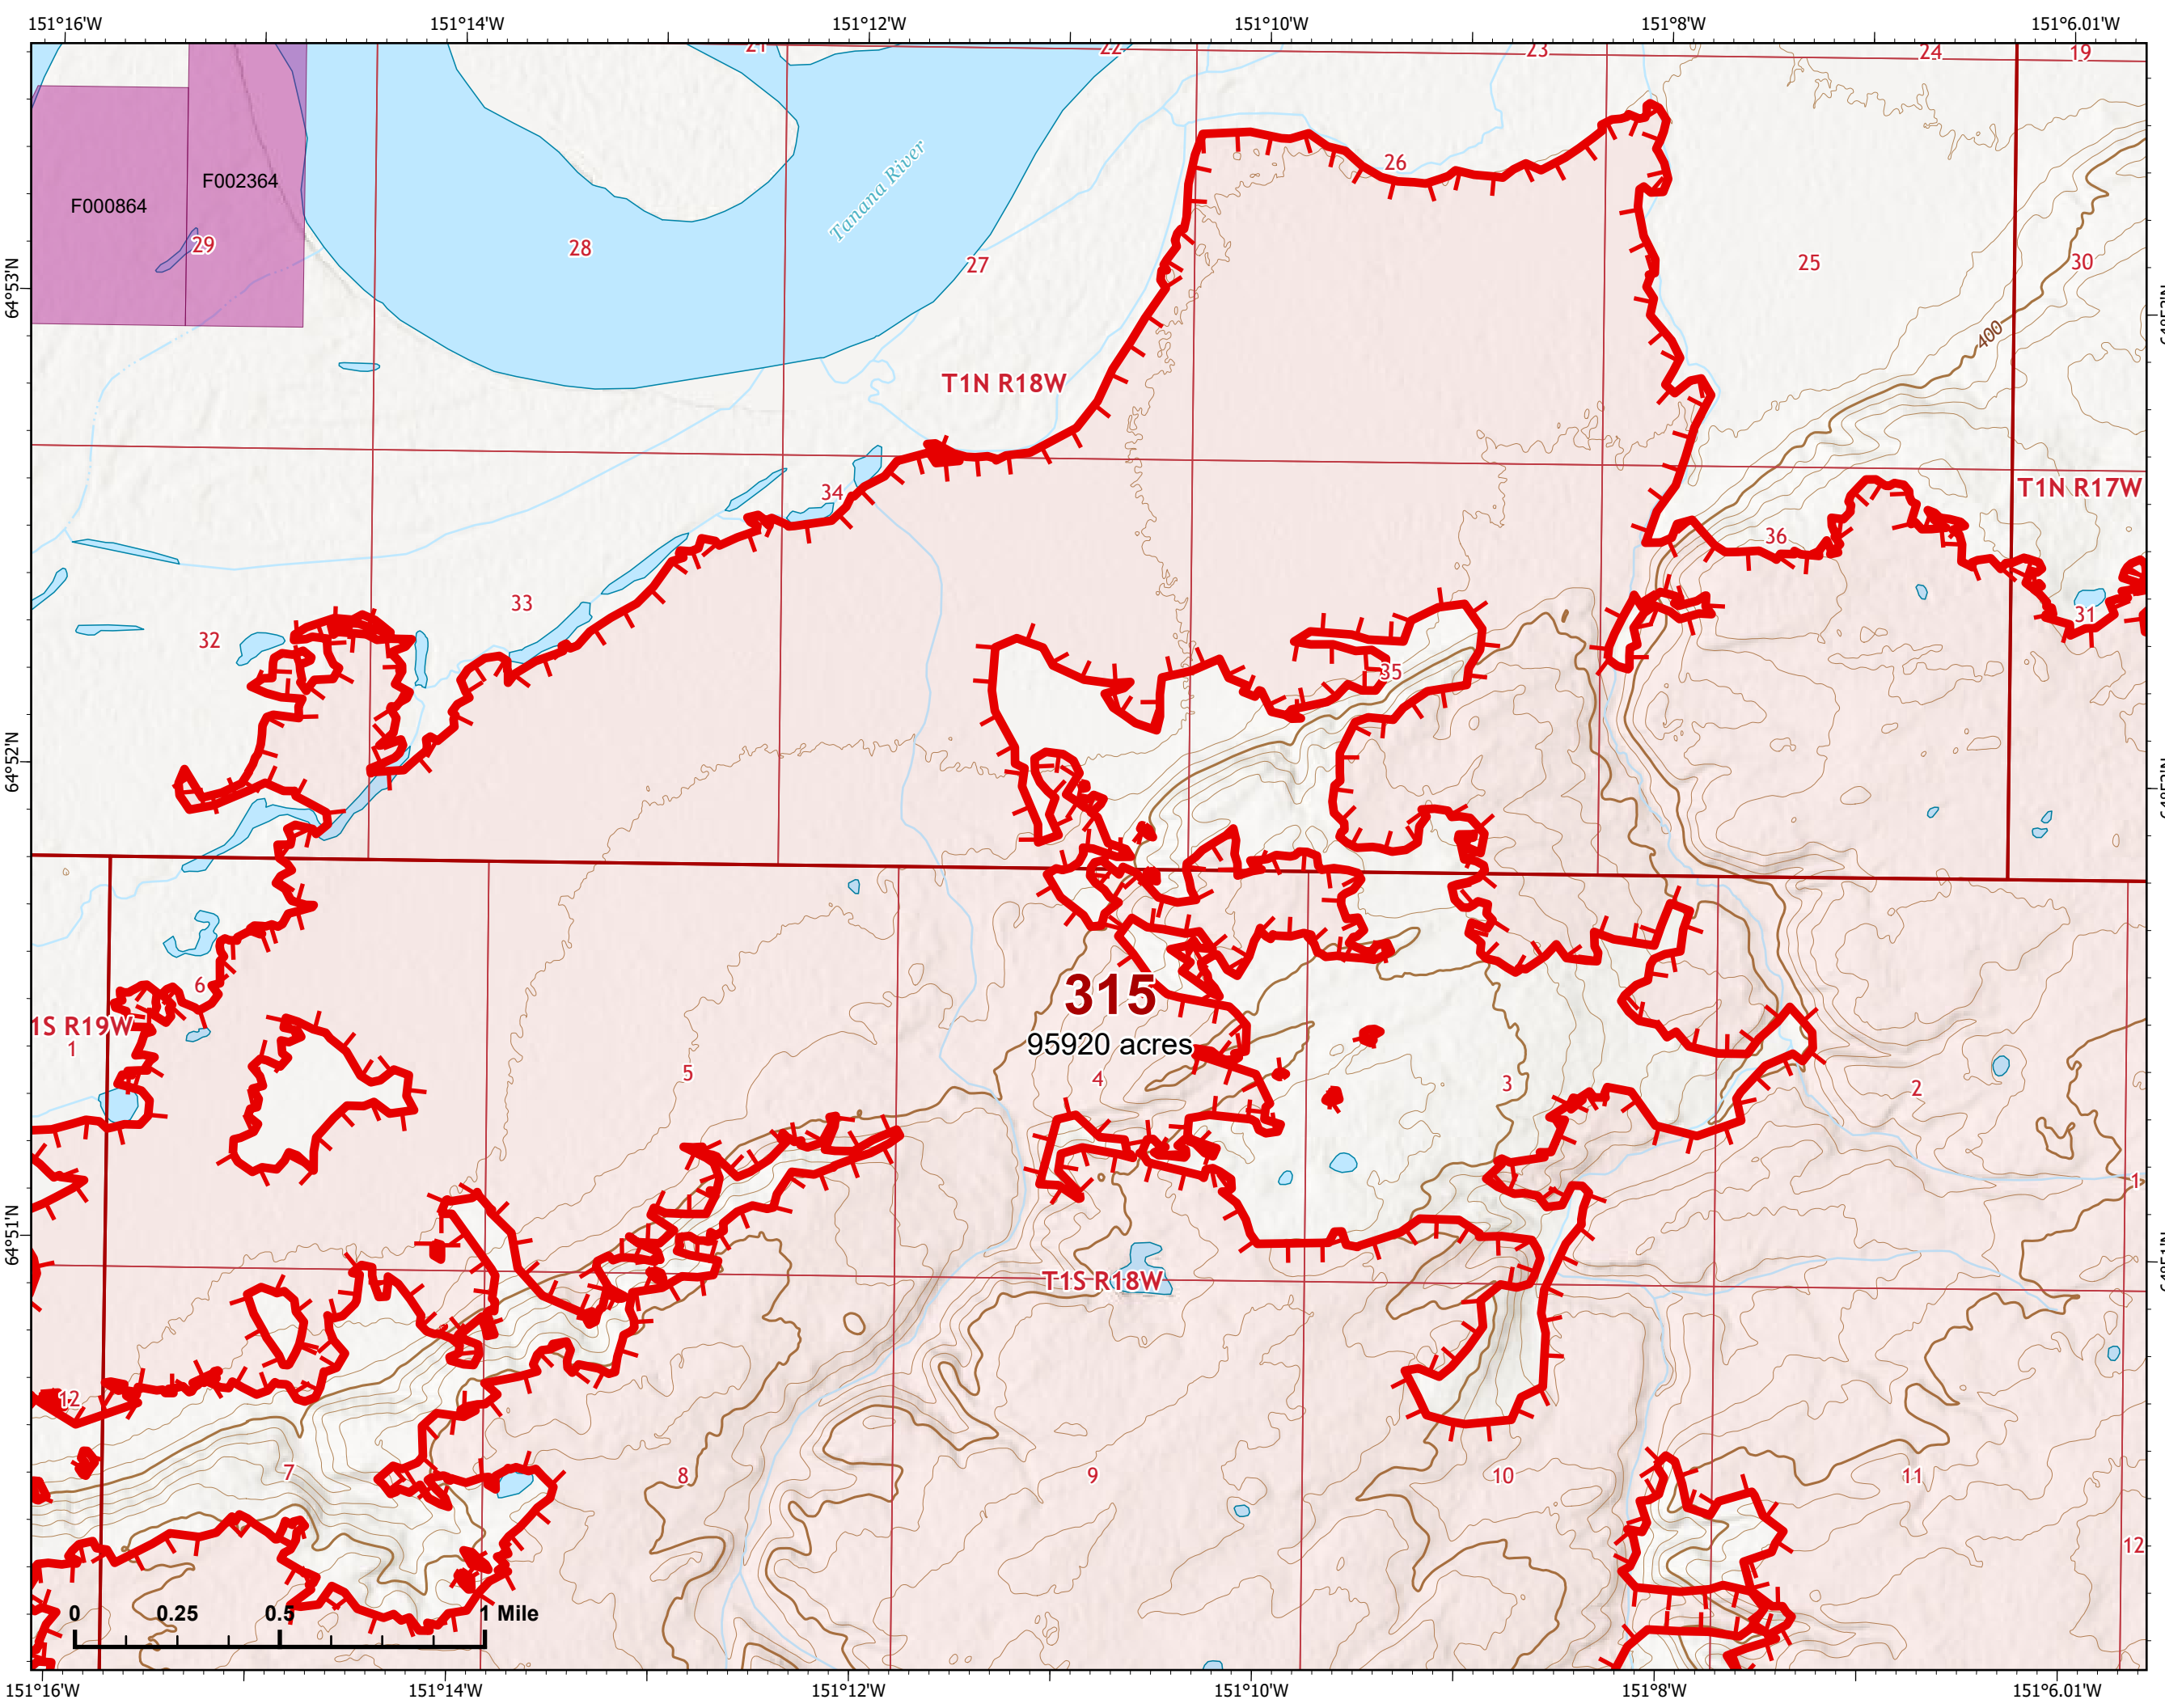

IAP Map

Bean Complex
AK-TAD-000898

07/16/2022

Fire: 315 (Chitanana)

Page 315 - 13

- Wildfire Daily Fire Perimeter
- Uncontained
- Native Allotments

Z. Cravens
7/15/2022 2014