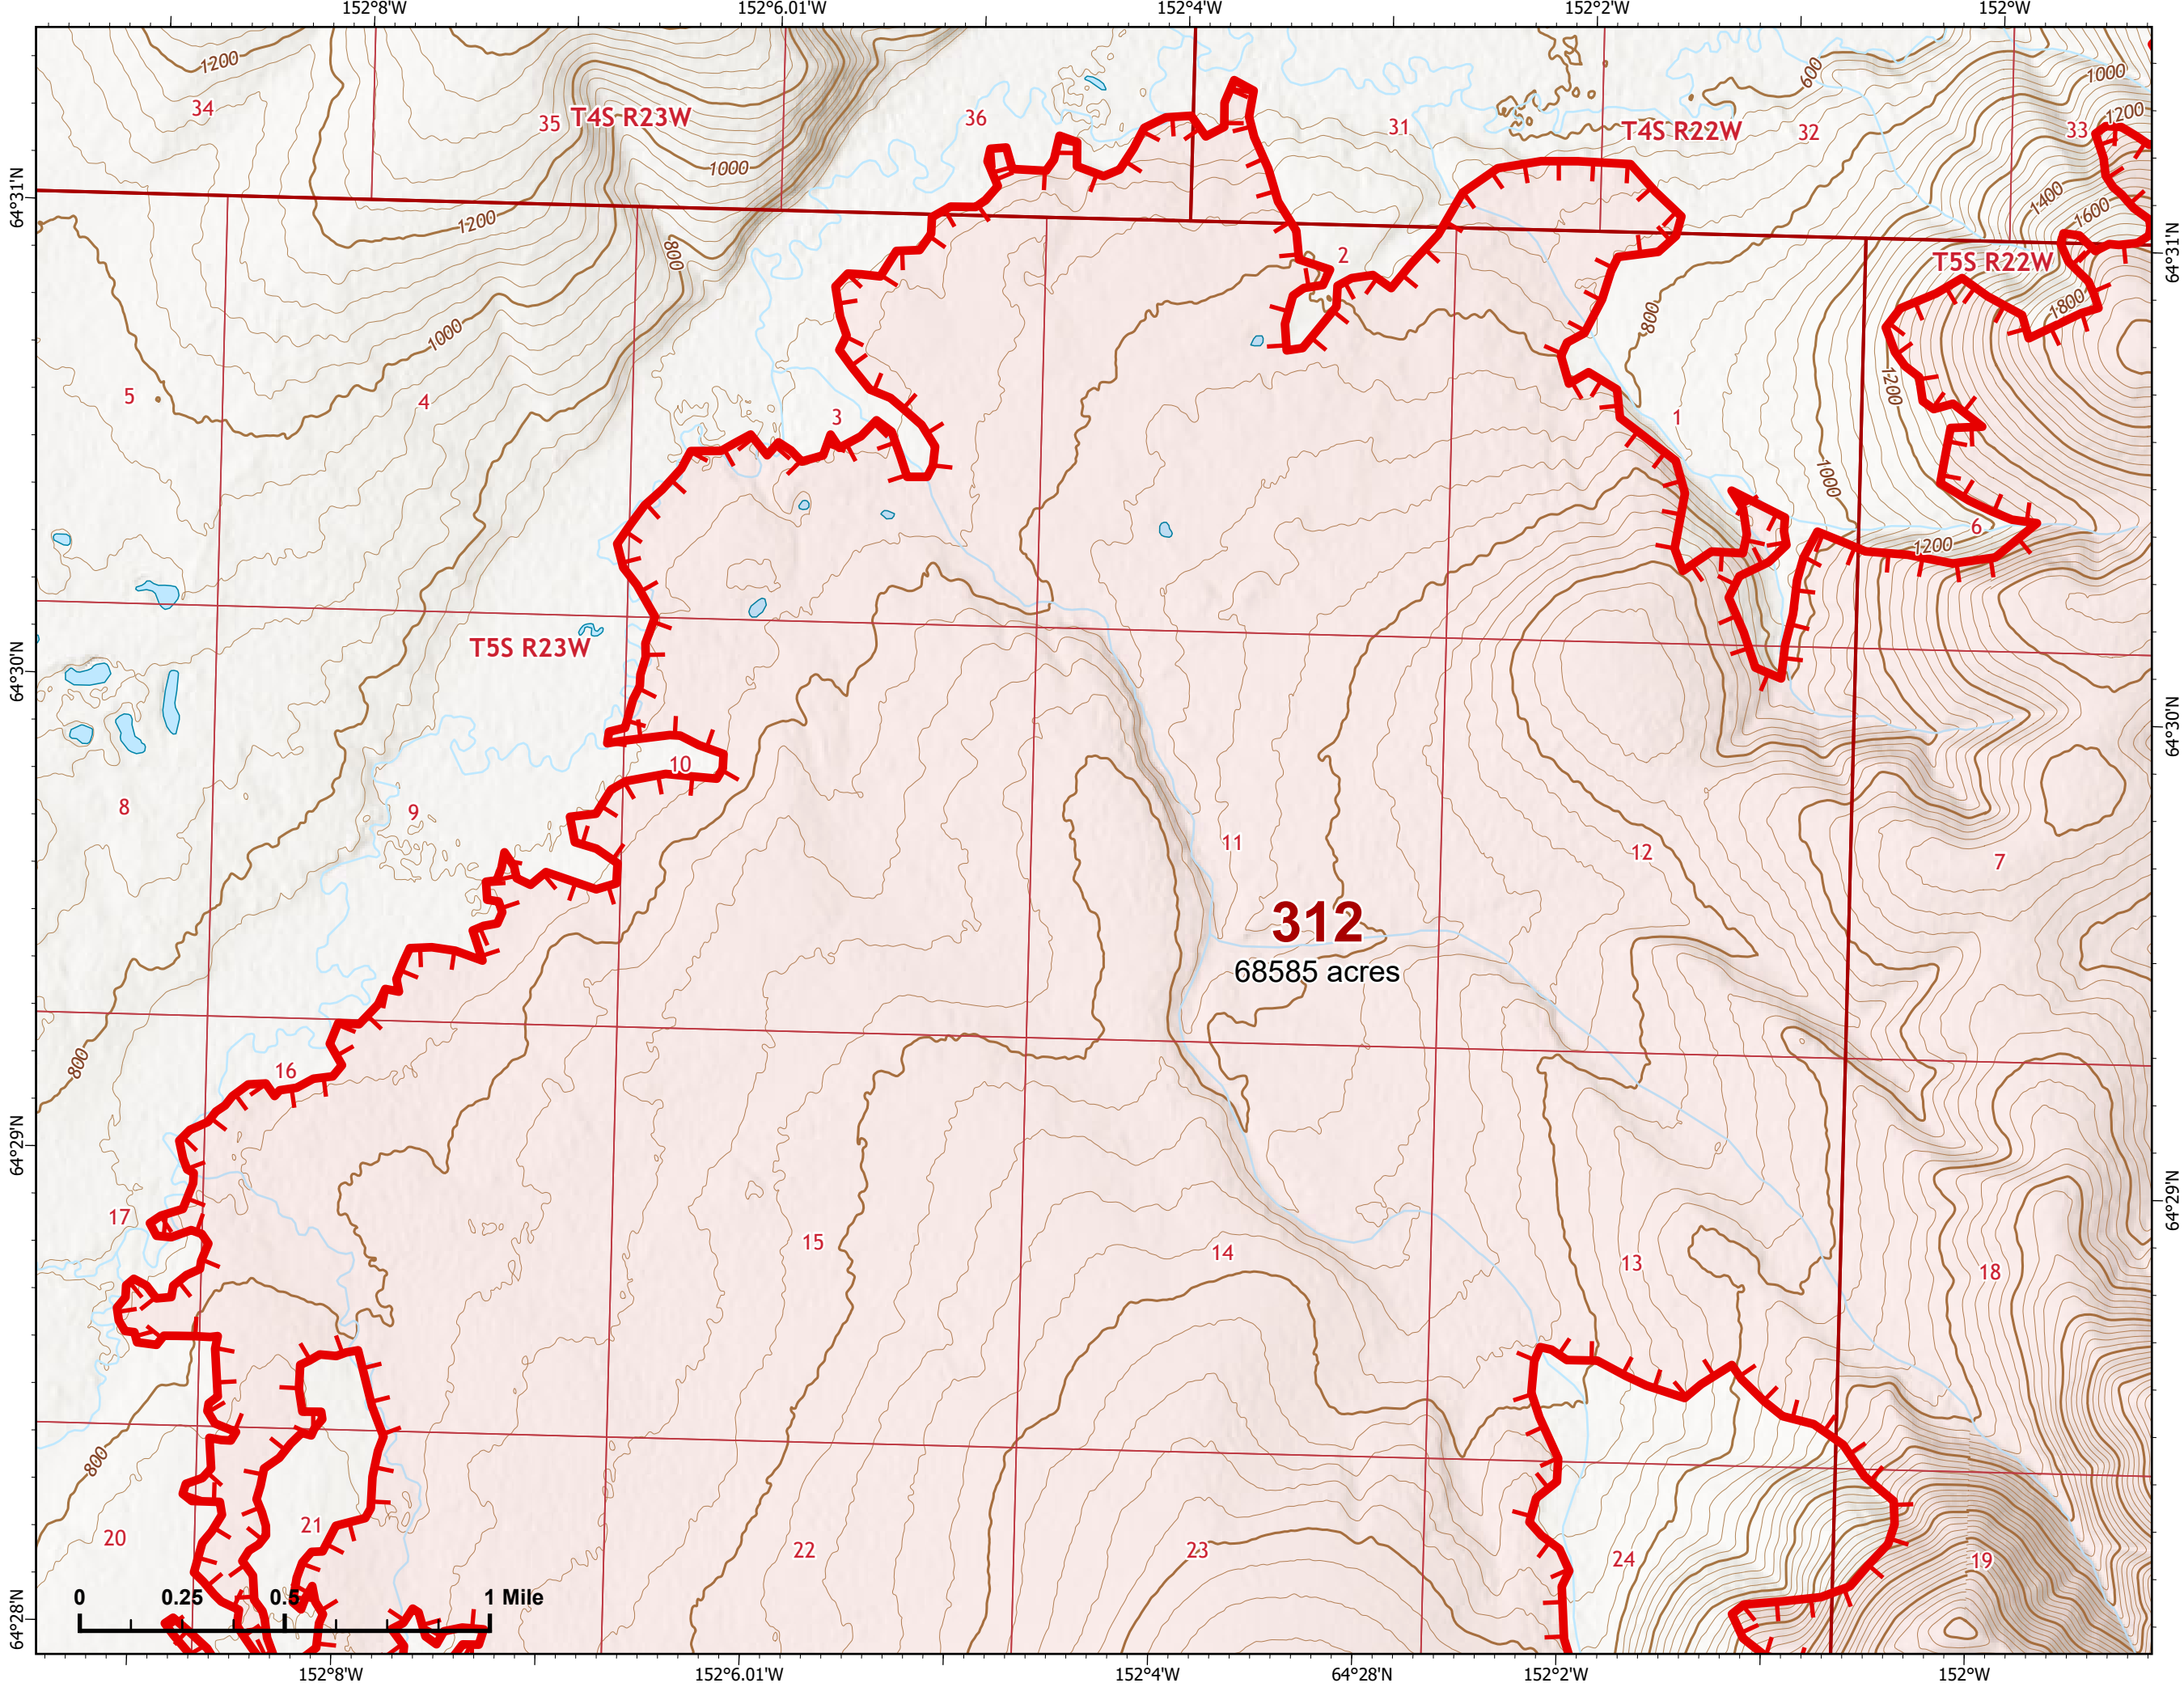

-  Helispot
-  Wildfire Daily Fire Perimeter
-  Uncontained

Z. Cravens
7/15/2022 2006

IAP Map

Bean Complex
AK-TAD-000898

07/16/2022

Fire: 312 (Bitzshitini)

Page 312 - 3

-  Wildfire Daily Fire Perimeter
-  Uncontained

Z. Cravens
7/15/2022 2006

IAP Map

Bean Complex
AK-TAD-000898

07/16/2022

Fire: 312 (Bitzshitini)

Page 312 - 4

-  Wildfire Daily Fire Perimeter
-  Uncontained

Z. Cravens
7/15/2022 2007

IAP Map

Bean Complex
AK-TAD-000898

07/16/2022

Fire: 312 (Bitzshitini)

Page 312 - 5

-  Wildfire Daily Fire Perimeter
-  Uncontained

Z. Cravens
7/15/2022 2007

IAP Map