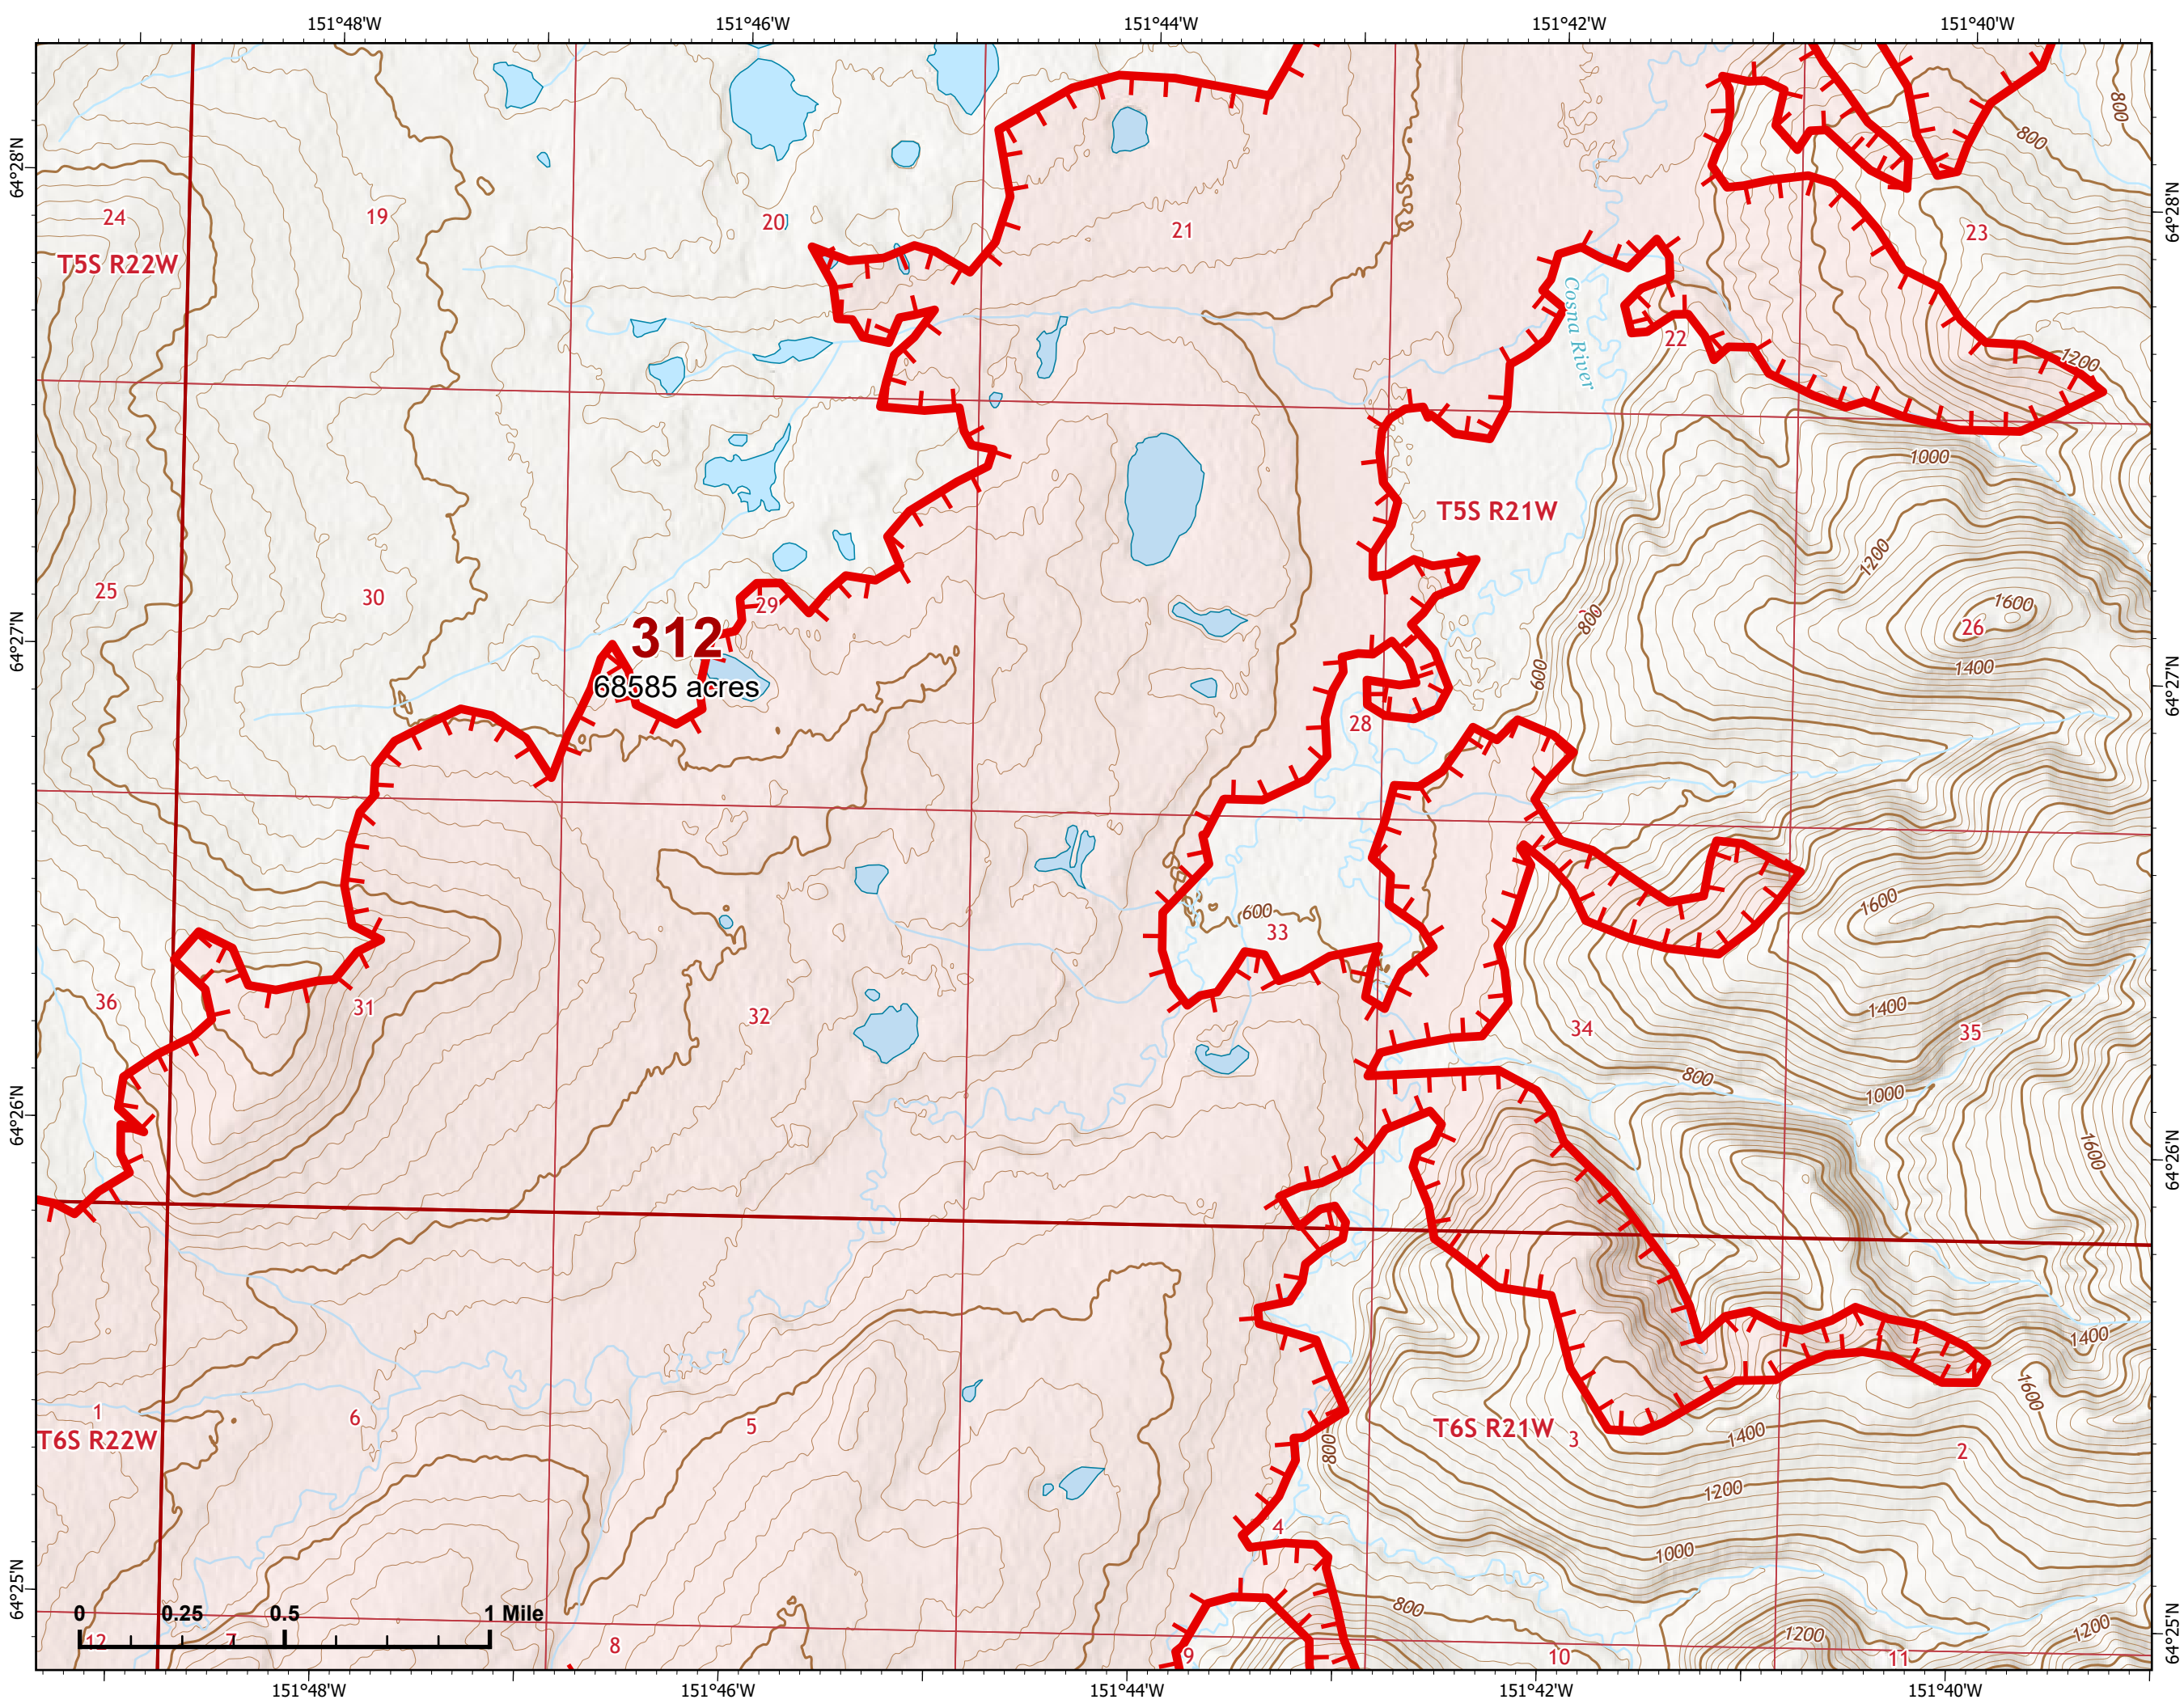

Z. Cravens
7/15/2022 2008

IAP Map

Bean Complex
AK-TAD-000898

07/16/2022

Fire: 312 (Bitzshitini)

Page 312 - 9

-  Wildfire Daily Fire Perimeter
-  Uncontained

Z. Cravens
7/15/2022 2008

IAP Map

Bean Complex
AK-TAD-000898
07/16/2022
Fire: 312 (Bitzshitini)

Page 312 - 10

-  Helispot
-  Structure
-  Wildfire Daily Fire Perimeter
-  Uncontained

Z. Cravens
7/15/2022 2009

IAP Map

Bean Complex
AK-TAD-000898