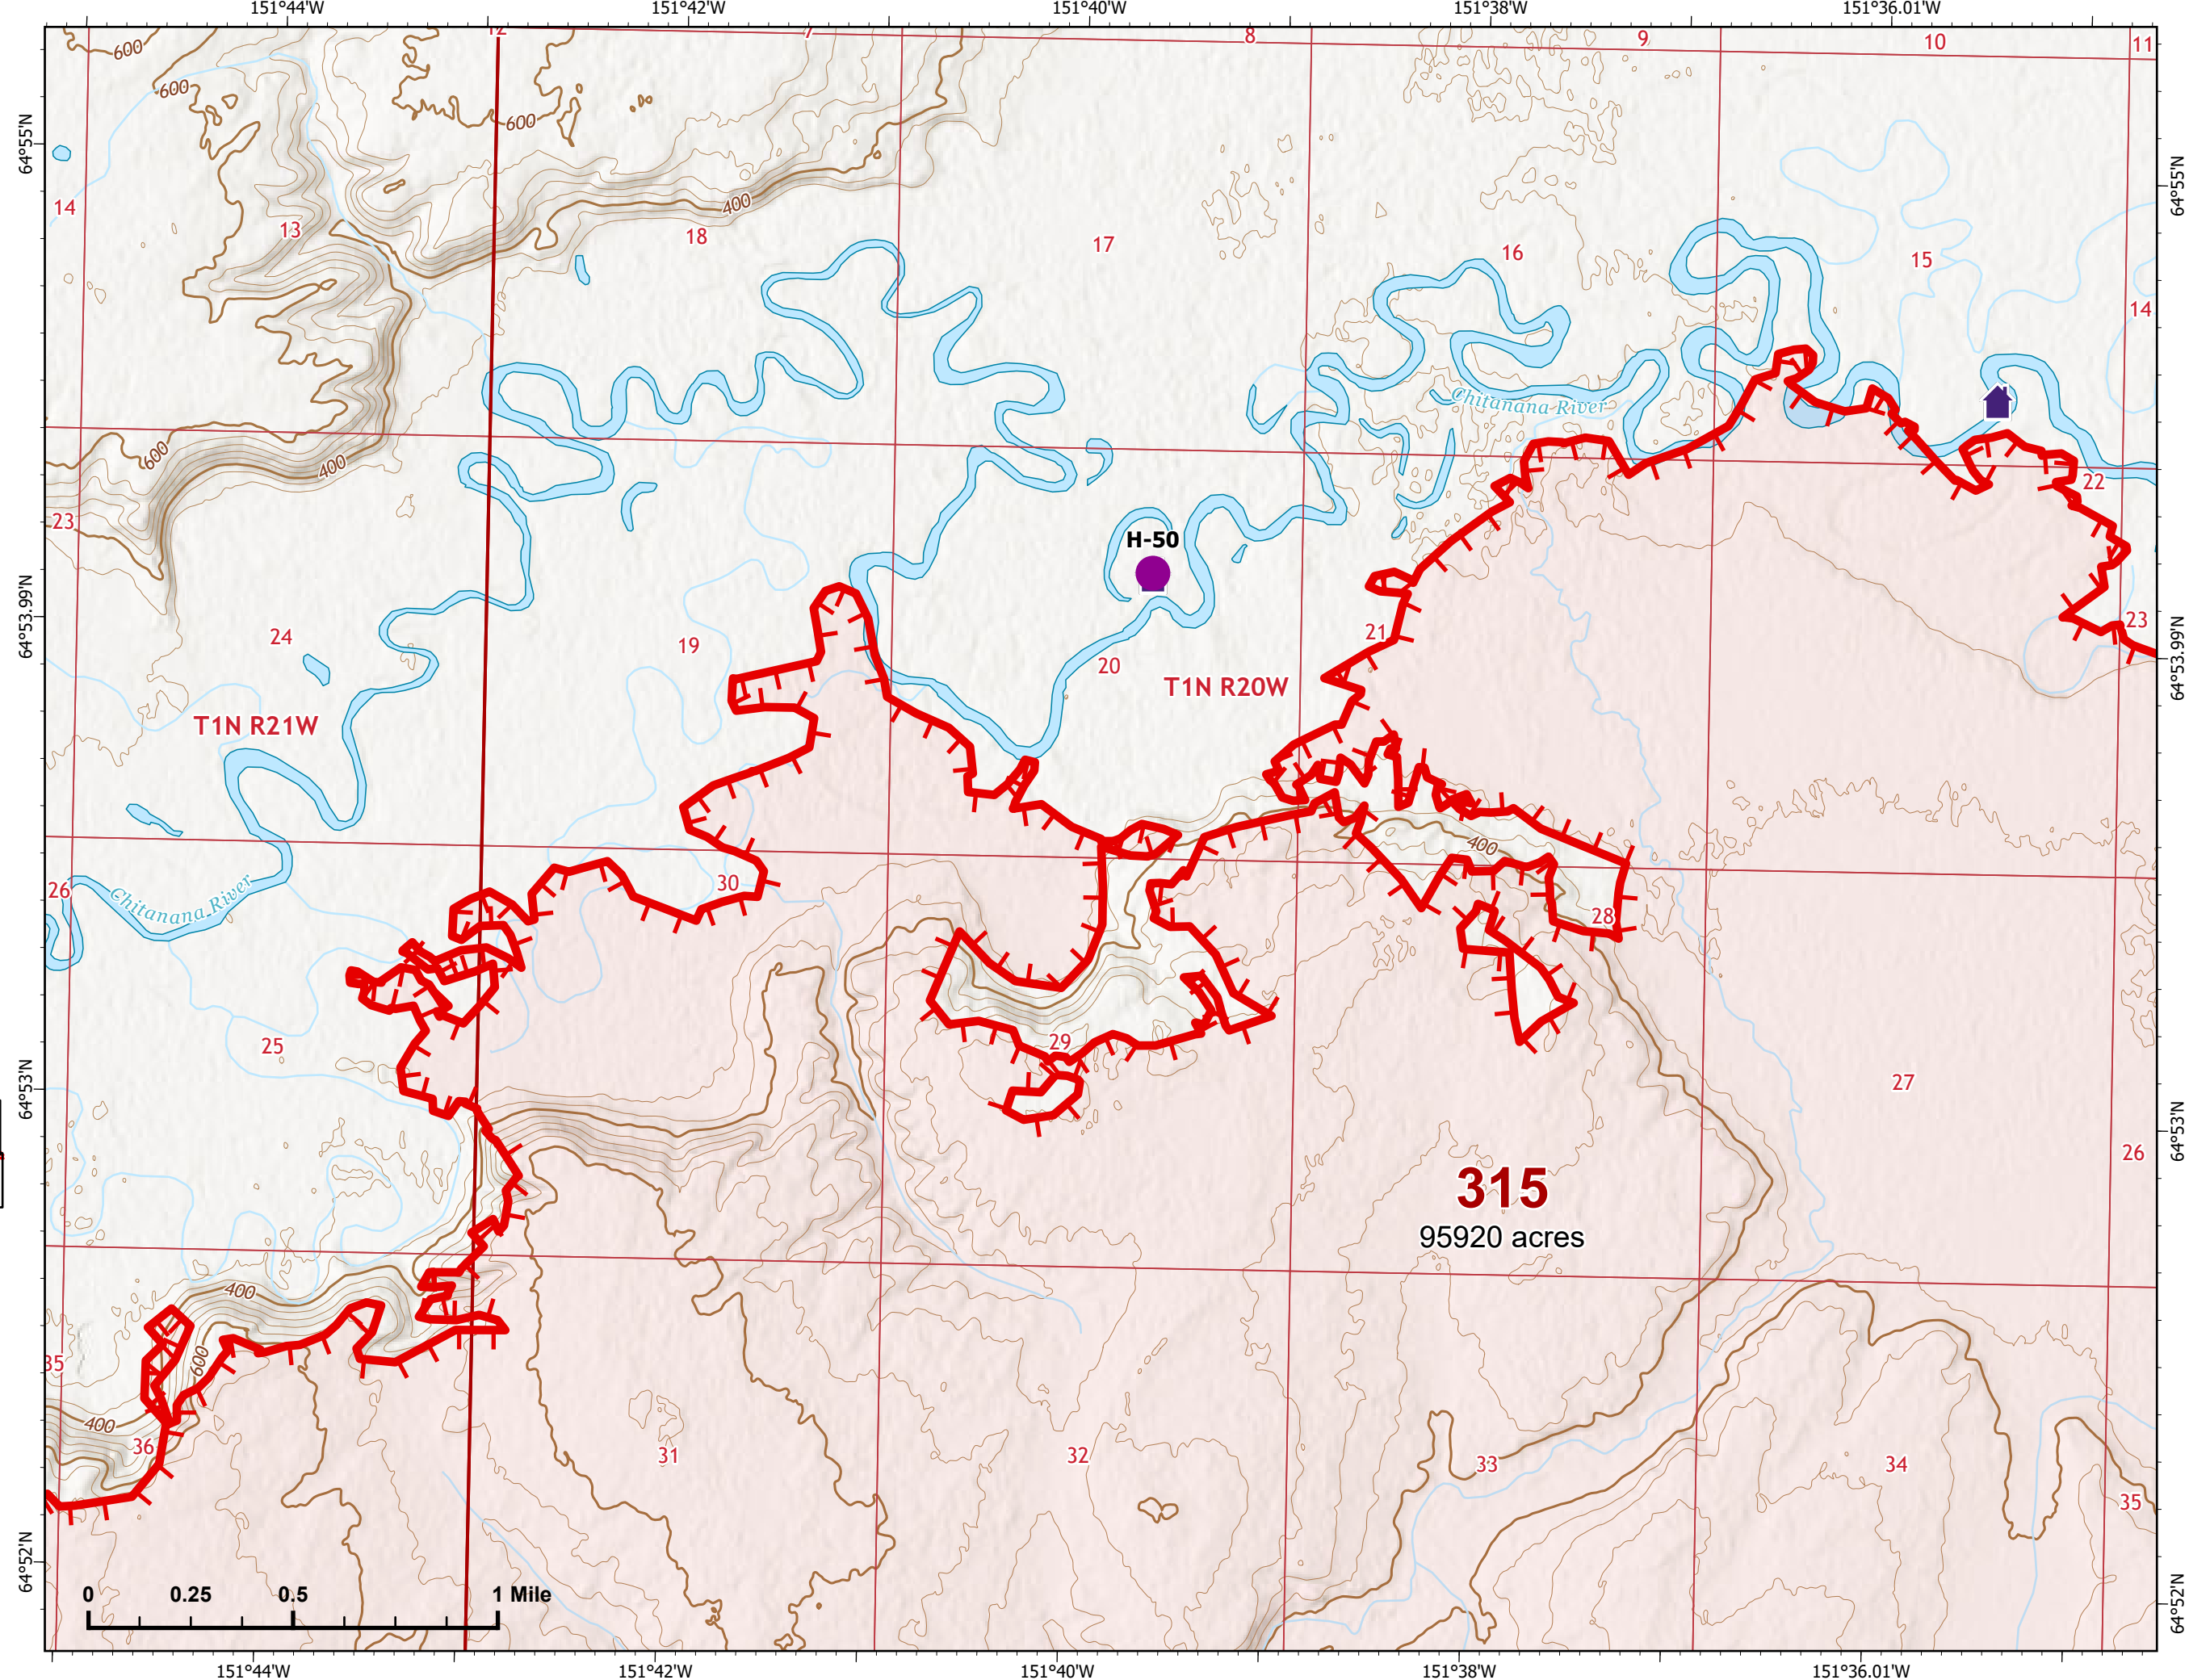

Fire: 315 (Chitanana)

Page 315 - 1

-  Helispot
-  Drop Point
-  Structure
-  Wildfire Daily Fire Perimeter
-  Uncontained
-  Native Allotments

Z. Cravens
7/15/2022 2010

IAP Map

Bean Complex
AK-TAD-000898

07/16/2022

Fire: 315 (Chitanana)

Page 315 - 2

-  Helispot
-  Structure
-  Wildfire Daily Fire Perimeter
-  Uncontained

Z. Cravens
7/15/2022 2010

315
95920 acres

IAP Map

Bean Complex
AK-TAD-000898

07/16/2022