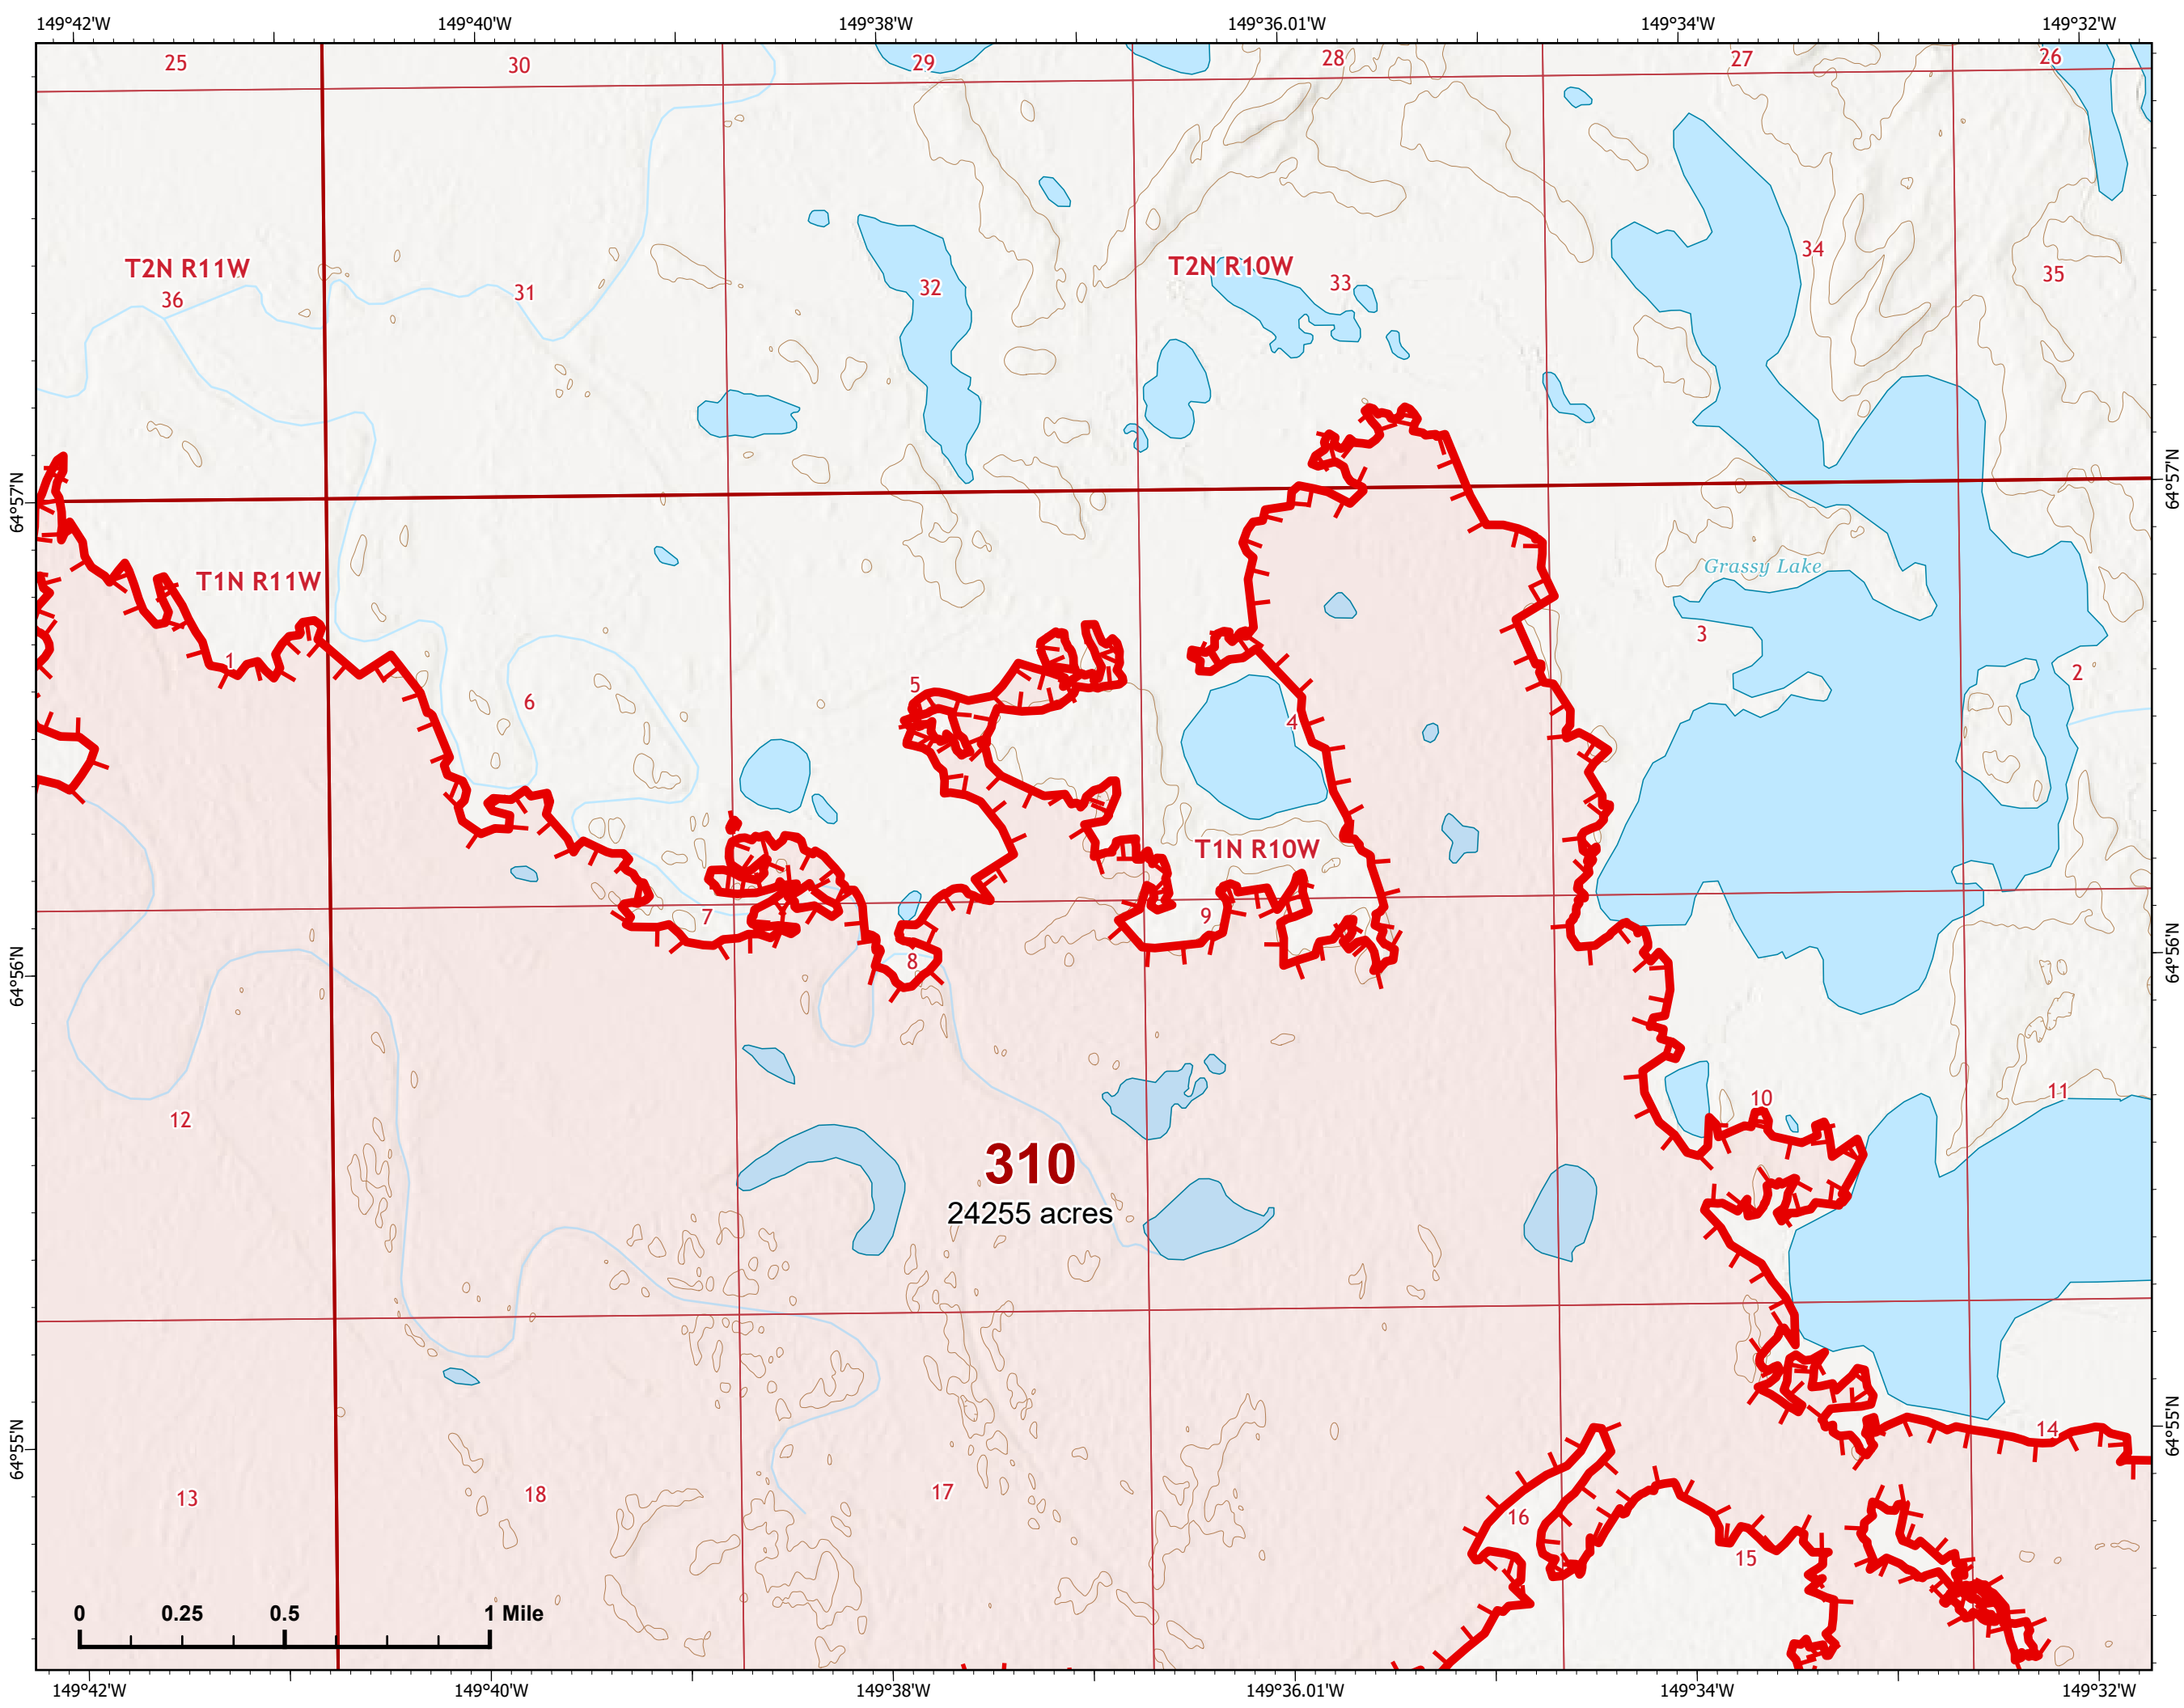

Z. Cravens
7/15/2022 2018

IAP Map

Bean Complex
AK-TAD-000898
07/16/2022

Fire: 310 (Tanana River)

Page 310 - 8

-  Wildfire Daily Fire Perimeter
-  Uncontained

Z. Cravens
7/15/2022 2019

NORTHWEST INCIDENT MANAGEMENT TEAM