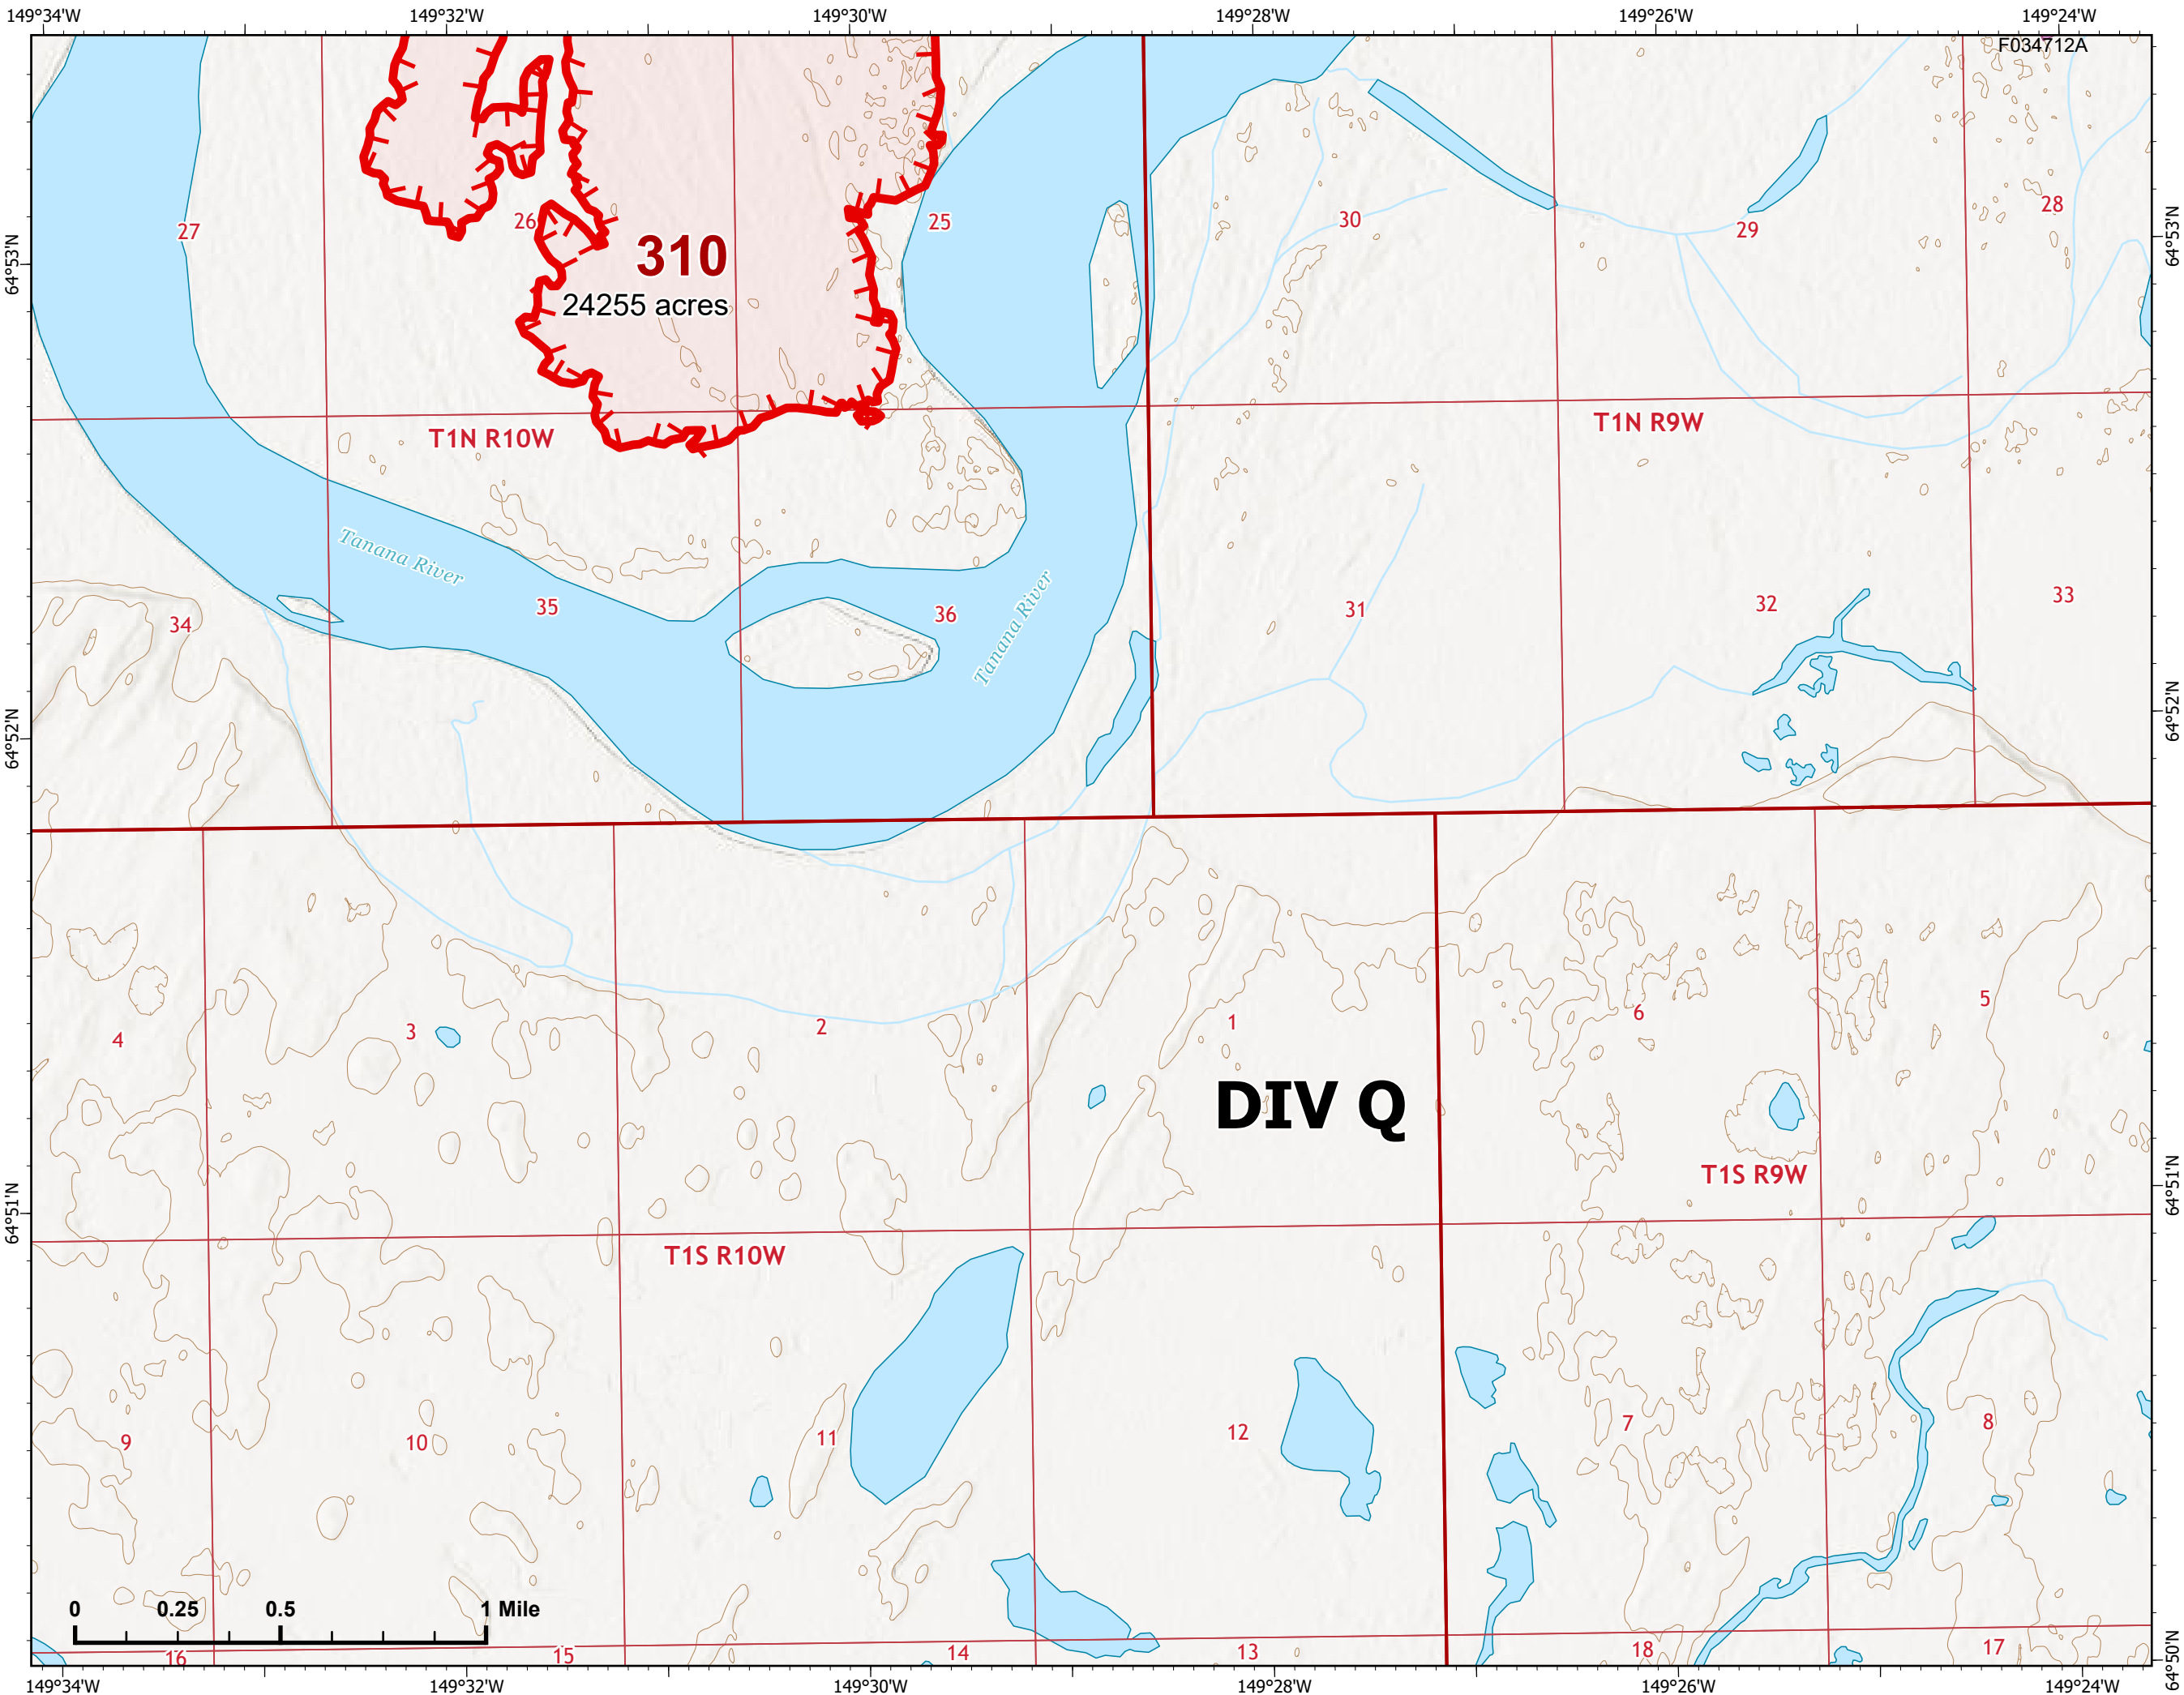

IAP Map

Bean Complex
AK-TAD-000898

07/16/2022

Fire: 310 (Tanana River)

Page 310 - 6

- Wildfire Daily Fire Perimeter
- Label Point
- Uncontained
- Native Allotments