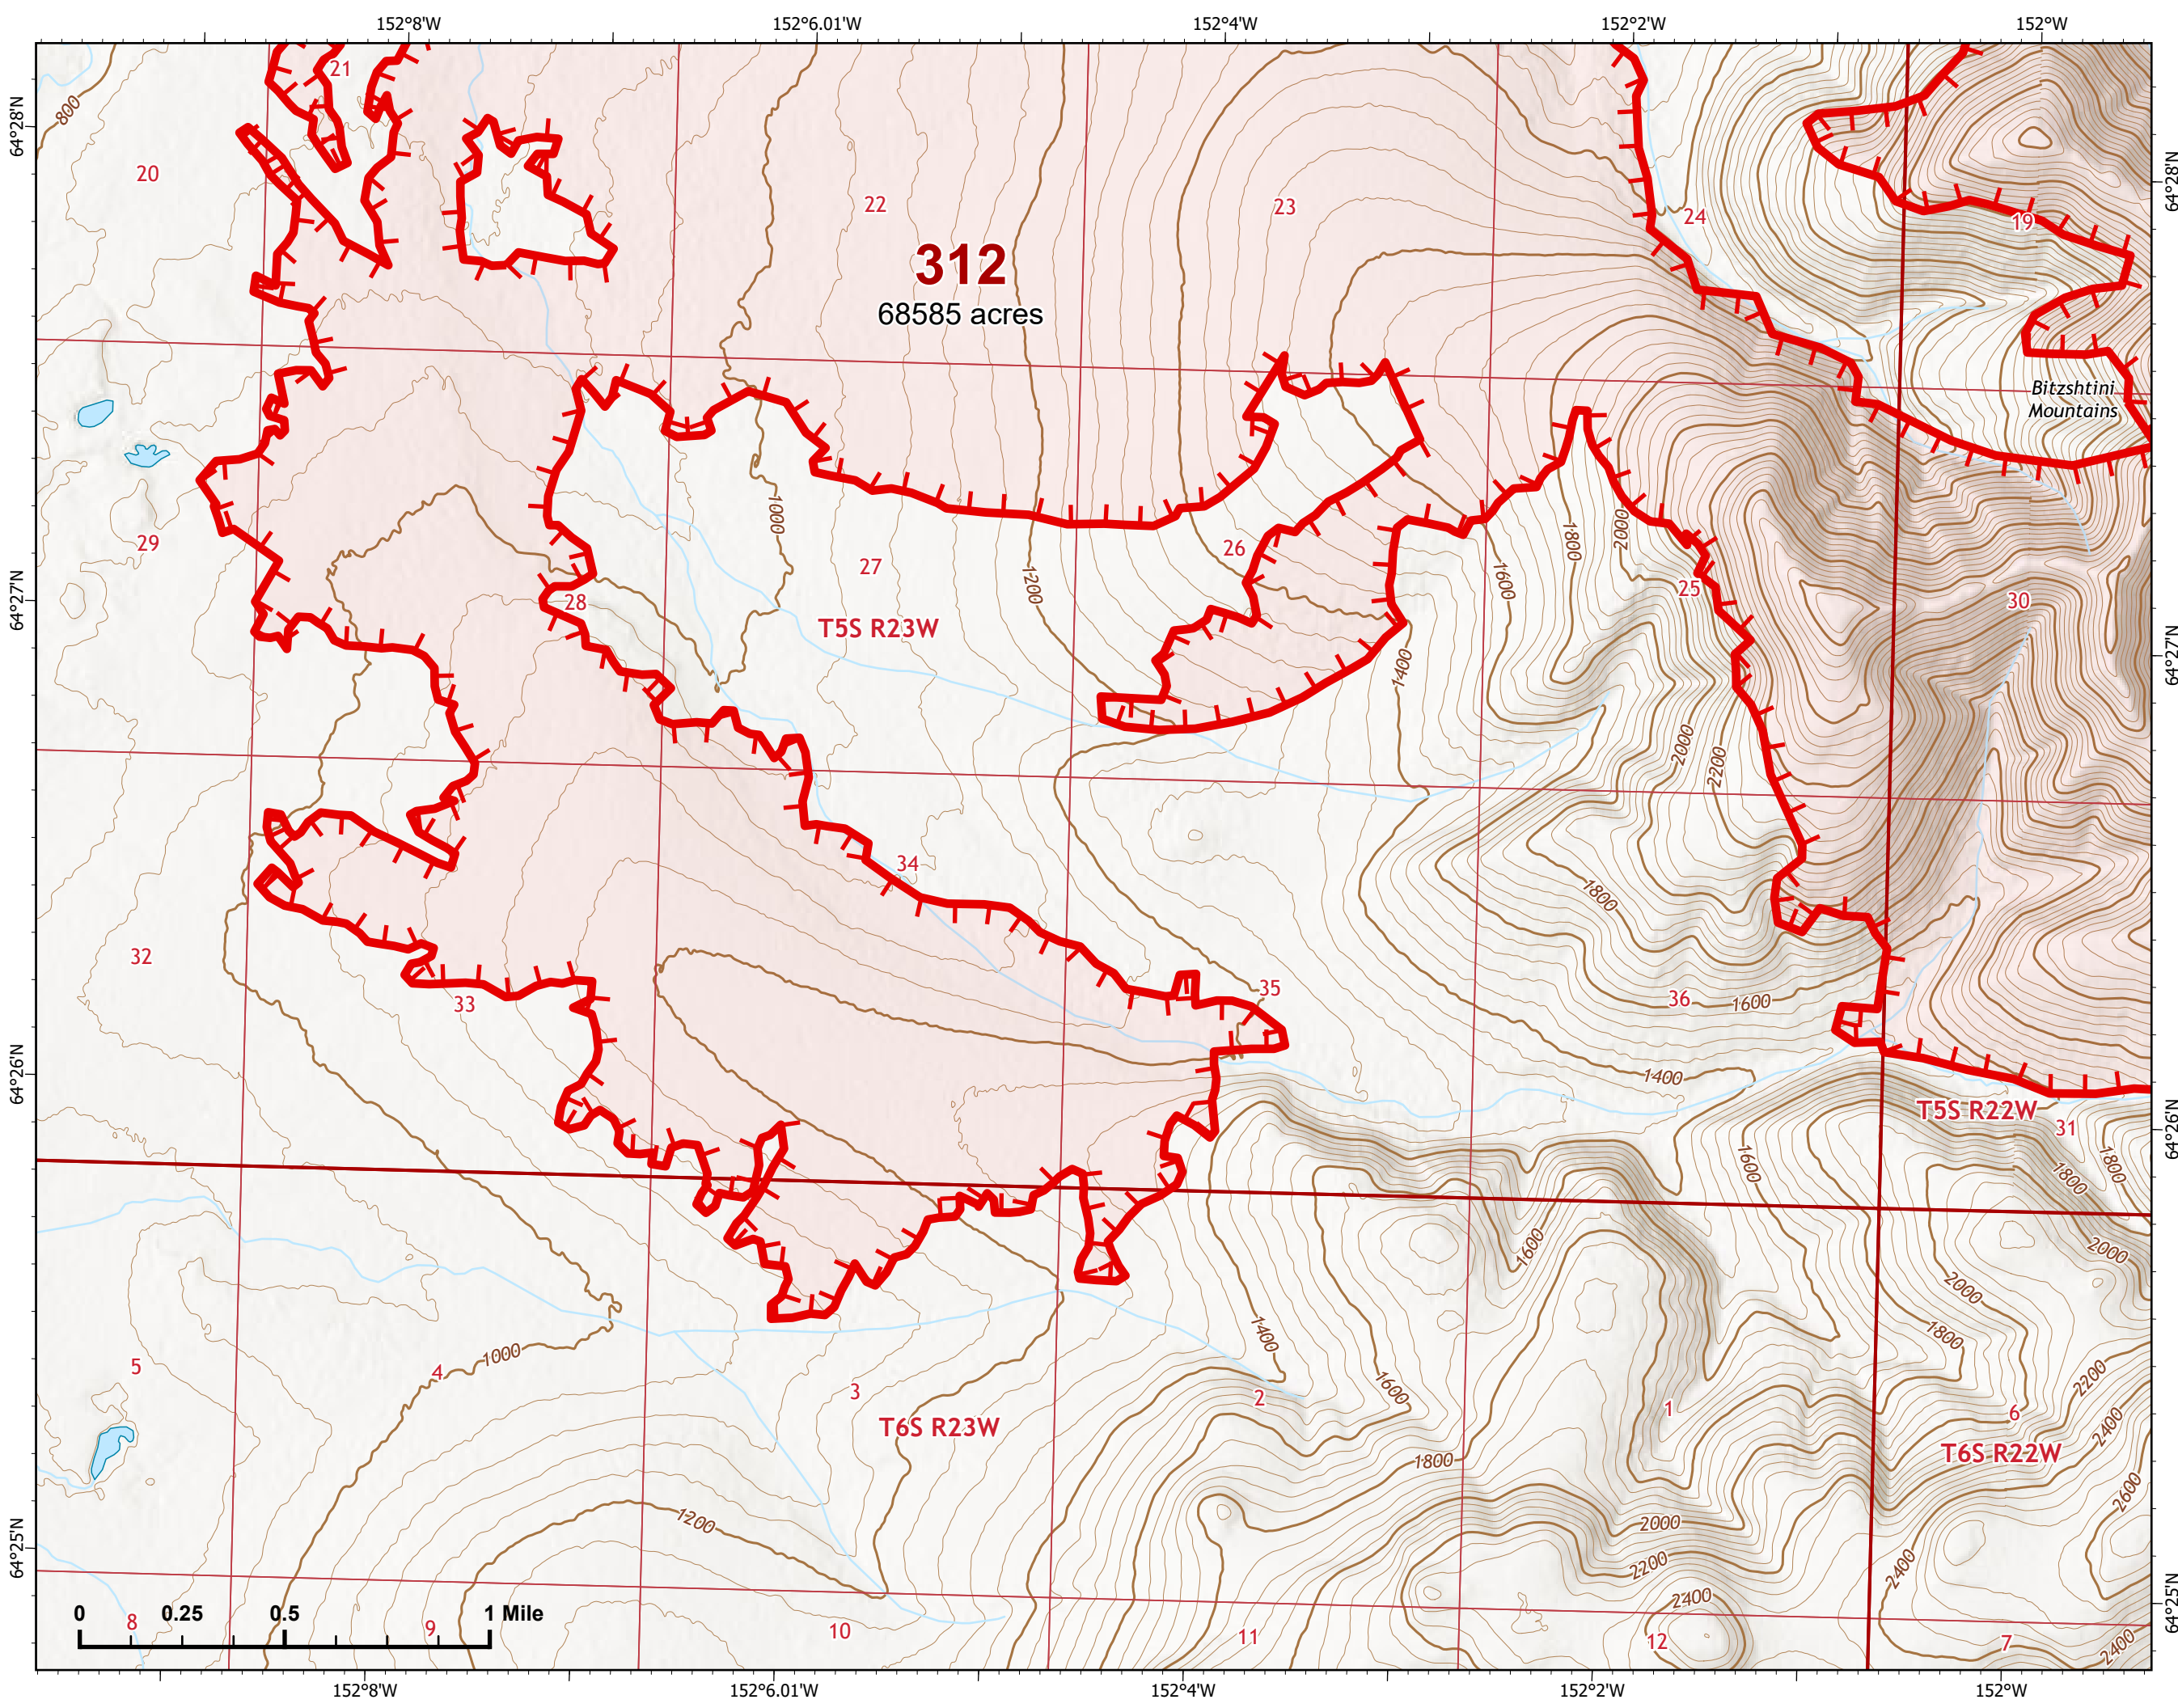

IAP Map

Bean Complex
AK-TAD-000898

07/16/2022

Fire: 312 (Bitzshitini)

Page 312 - 5

-  Wildfire Daily Fire Perimeter
-  Uncontained

Z. Cravens
7/15/2022 2007

IAP Map

Bean Complex
AK-TAD-000898

07/16/2022

Fire: 312 (Bitzshitini)

Page 312 - 6

-  Wildfire Daily Fire Perimeter
-  Uncontained

Z. Cravens
7/15/2022 2007

IAP Map

Bean Complex
AK-TAD-000898
07/16/2022
Fire: 312 (Bitzshitini)

Page 312 - 7

-  Wildfire Daily Fire Perimeter
-  Uncontained

Z. Cravens
7/15/2022 2008

IAP Map

Bean Complex
AK-TAD-000898
07/16/2022
Fire: 312 (Bitzshitini)

Page 312 - 8

-  Wildfire Daily Fire Perimeter
-  Uncontained