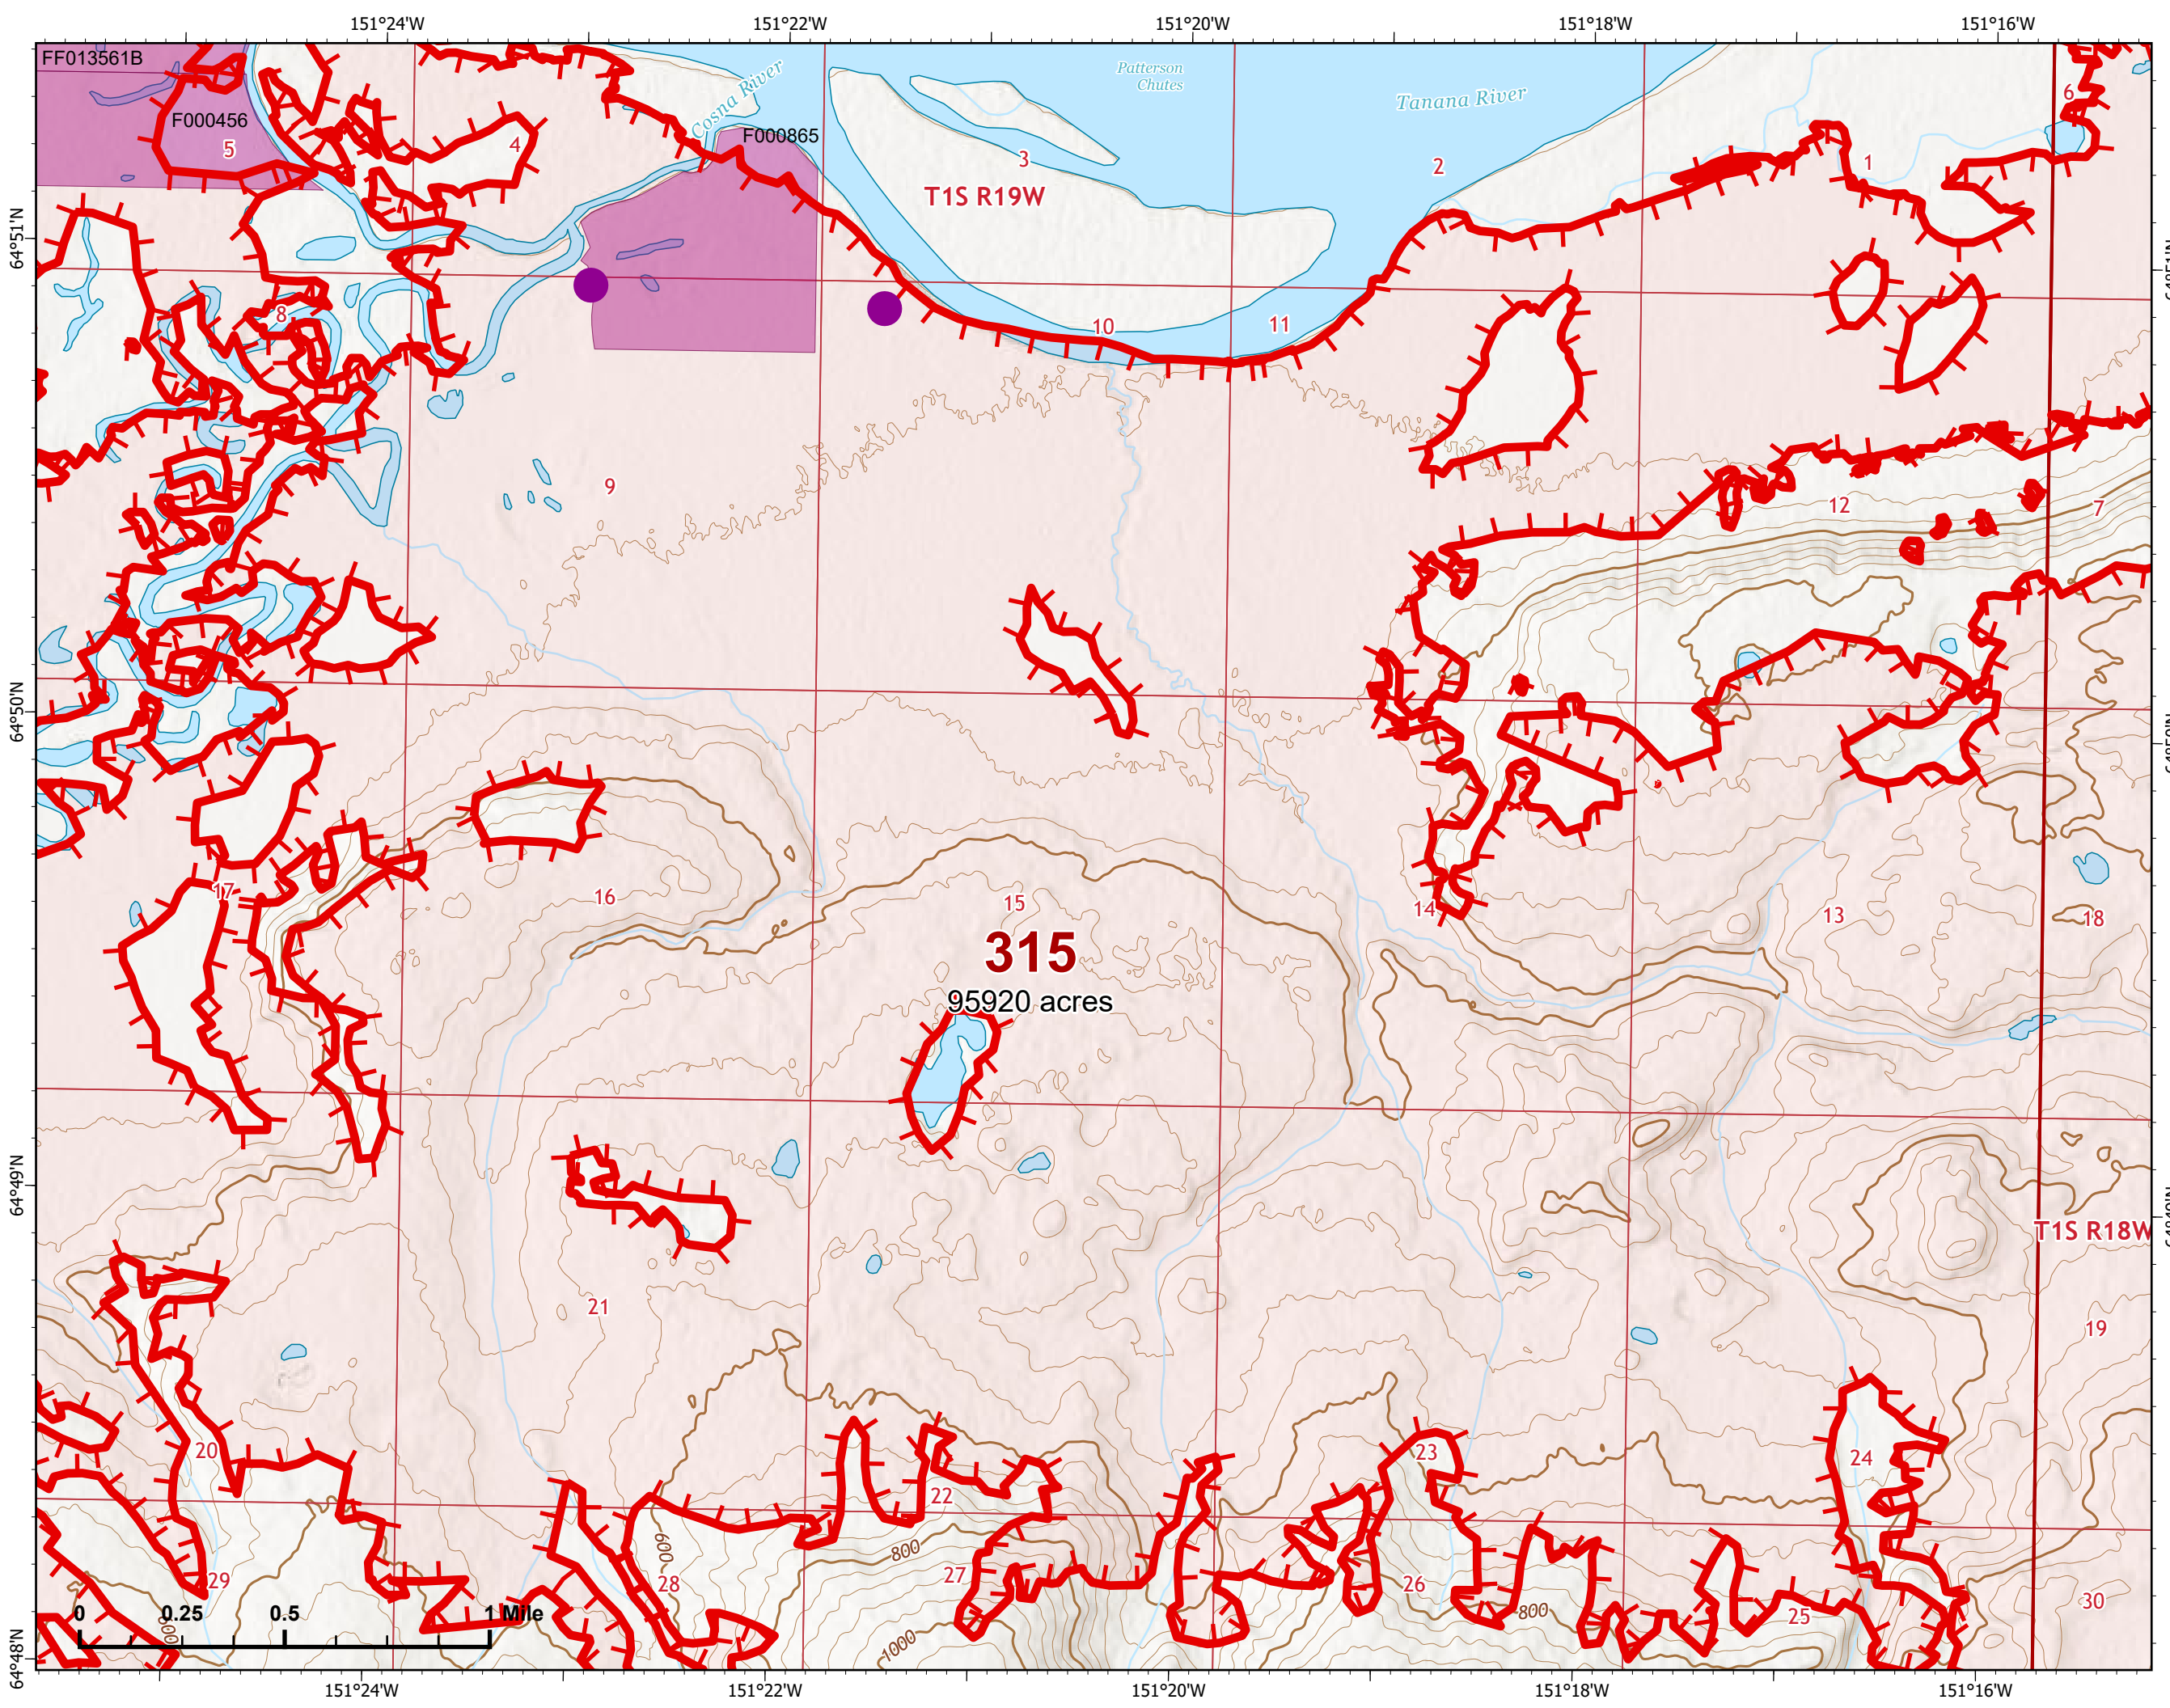

IAP Map

Bean Complex
AK-TAD-000898

07/16/2022

Fire: 315 (Chitanana)

Page 315 - 14

- Helispot
- Wildfire Daily Fire Perimeter
- Uncontained
- Native Allotments

Z. Cravens
7/15/2022 2015