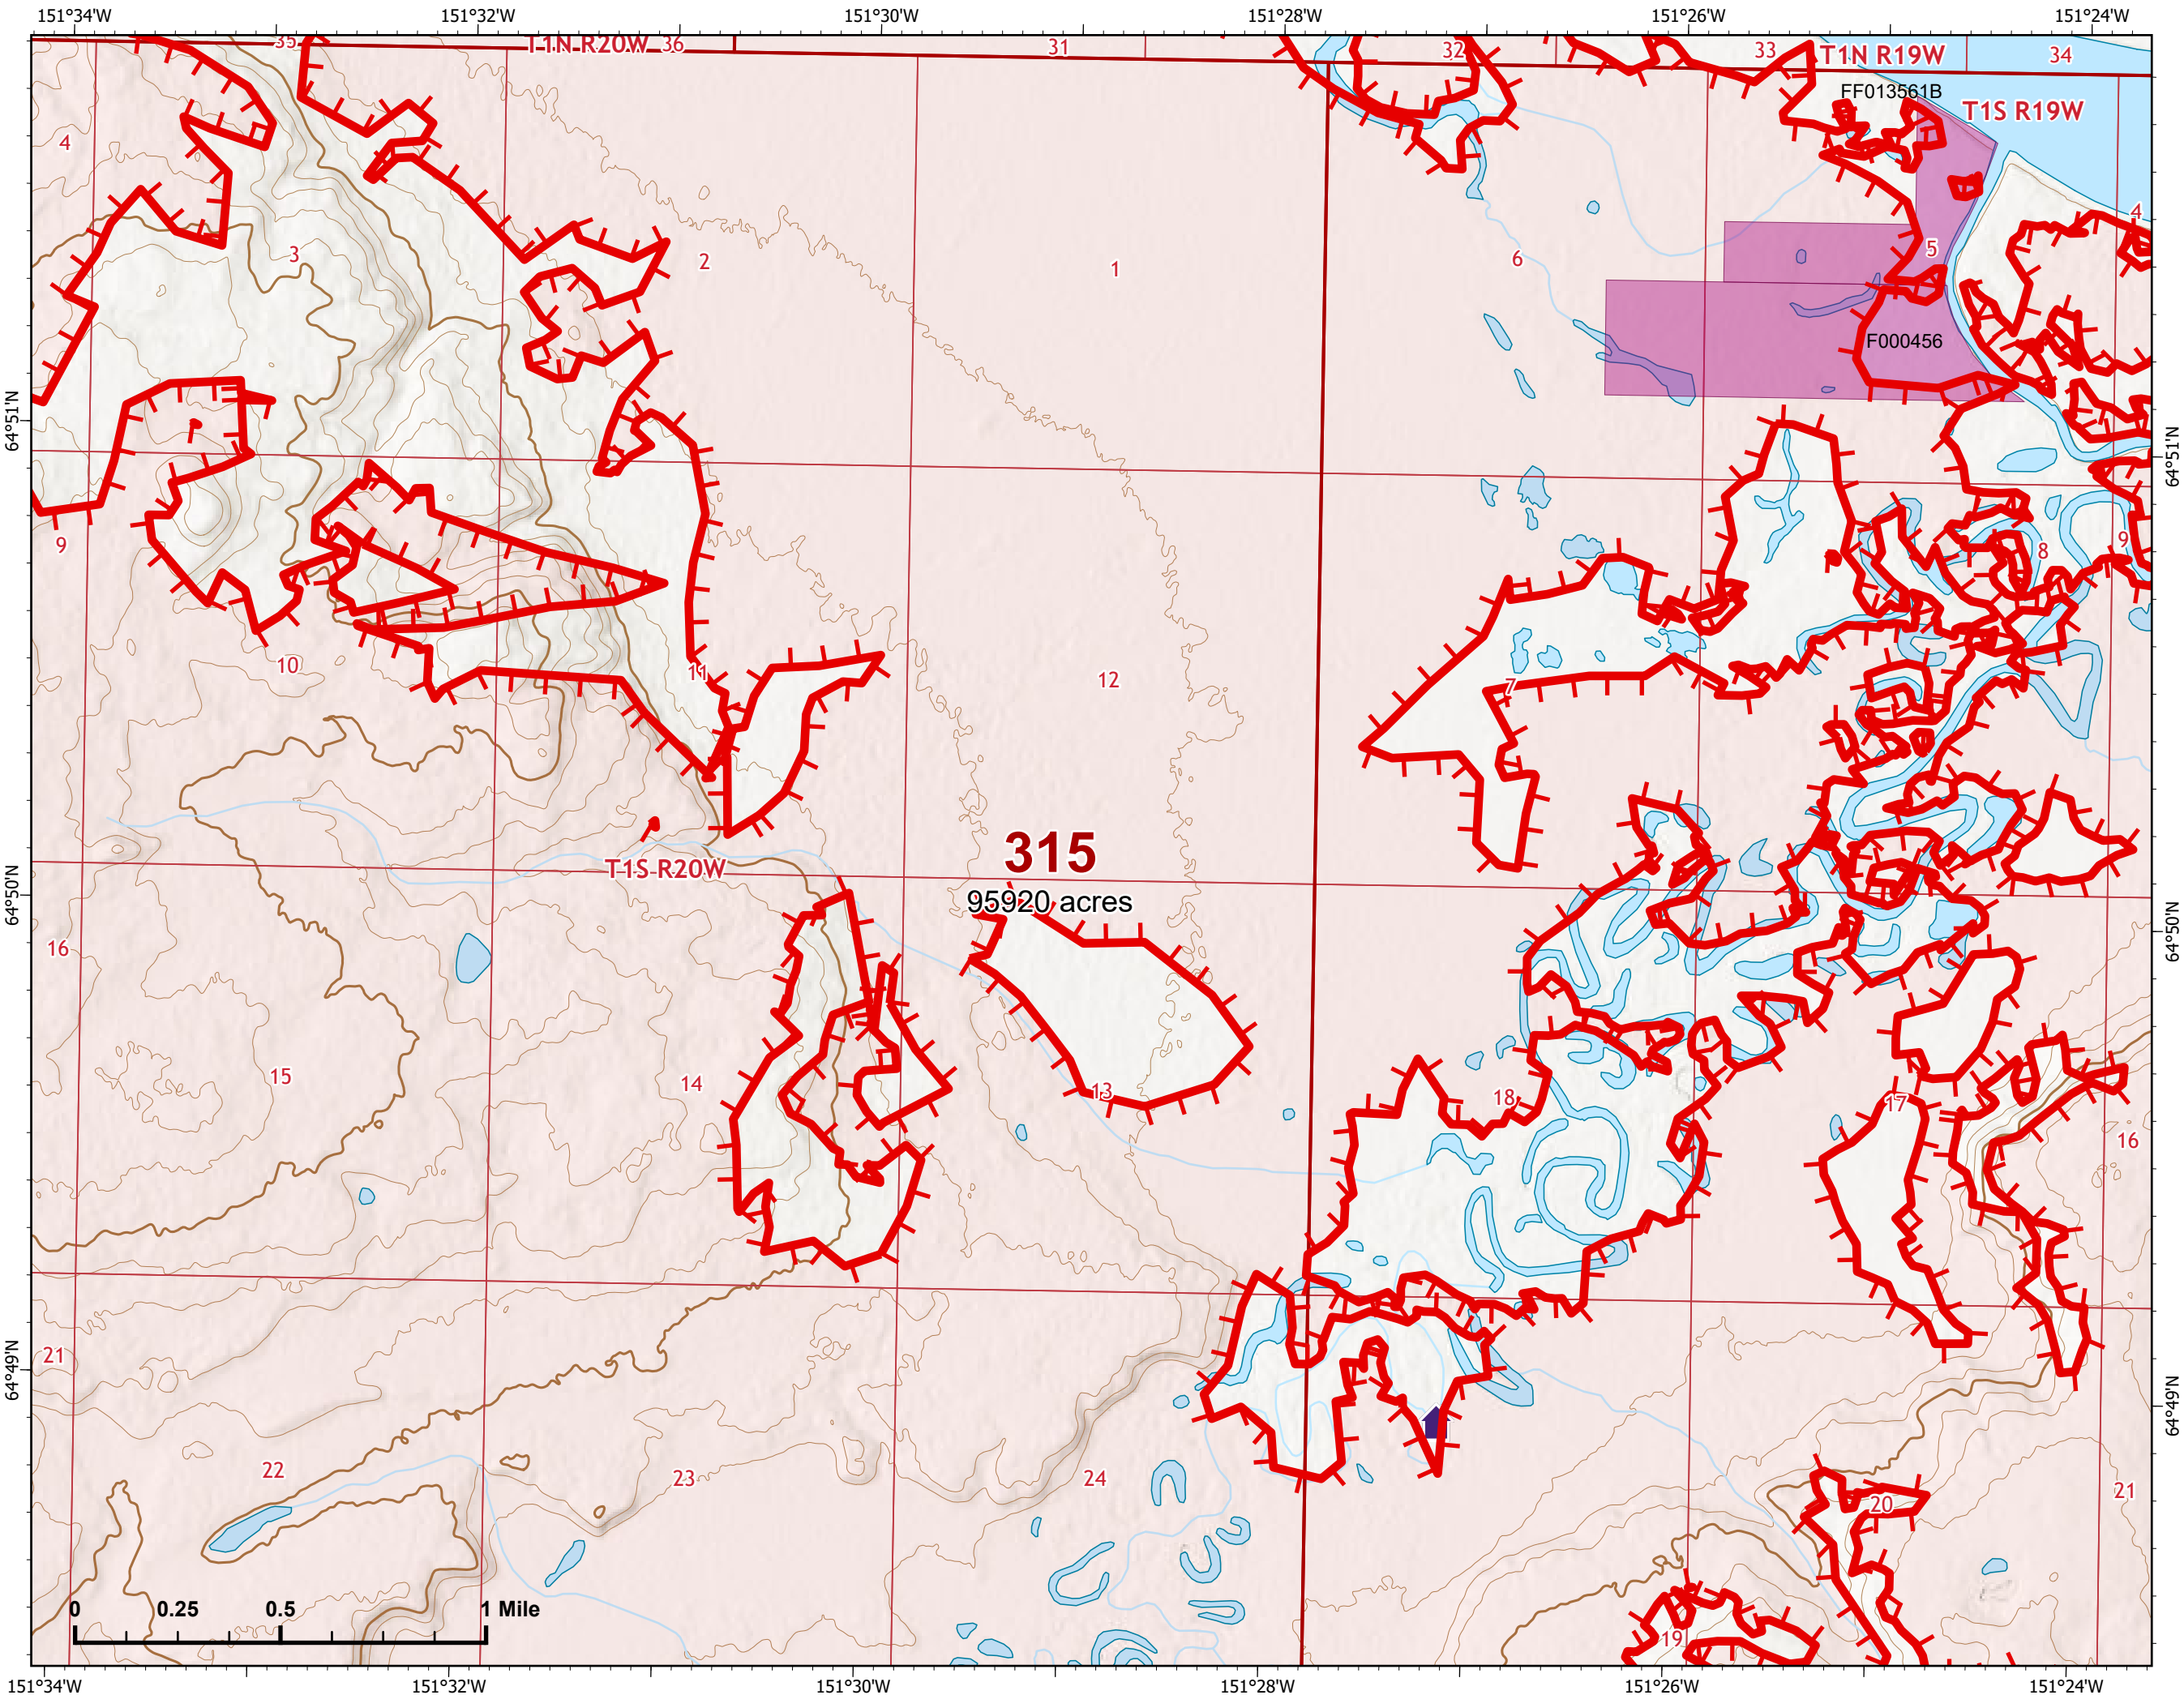

Z. Cravens
7/15/2022 2015