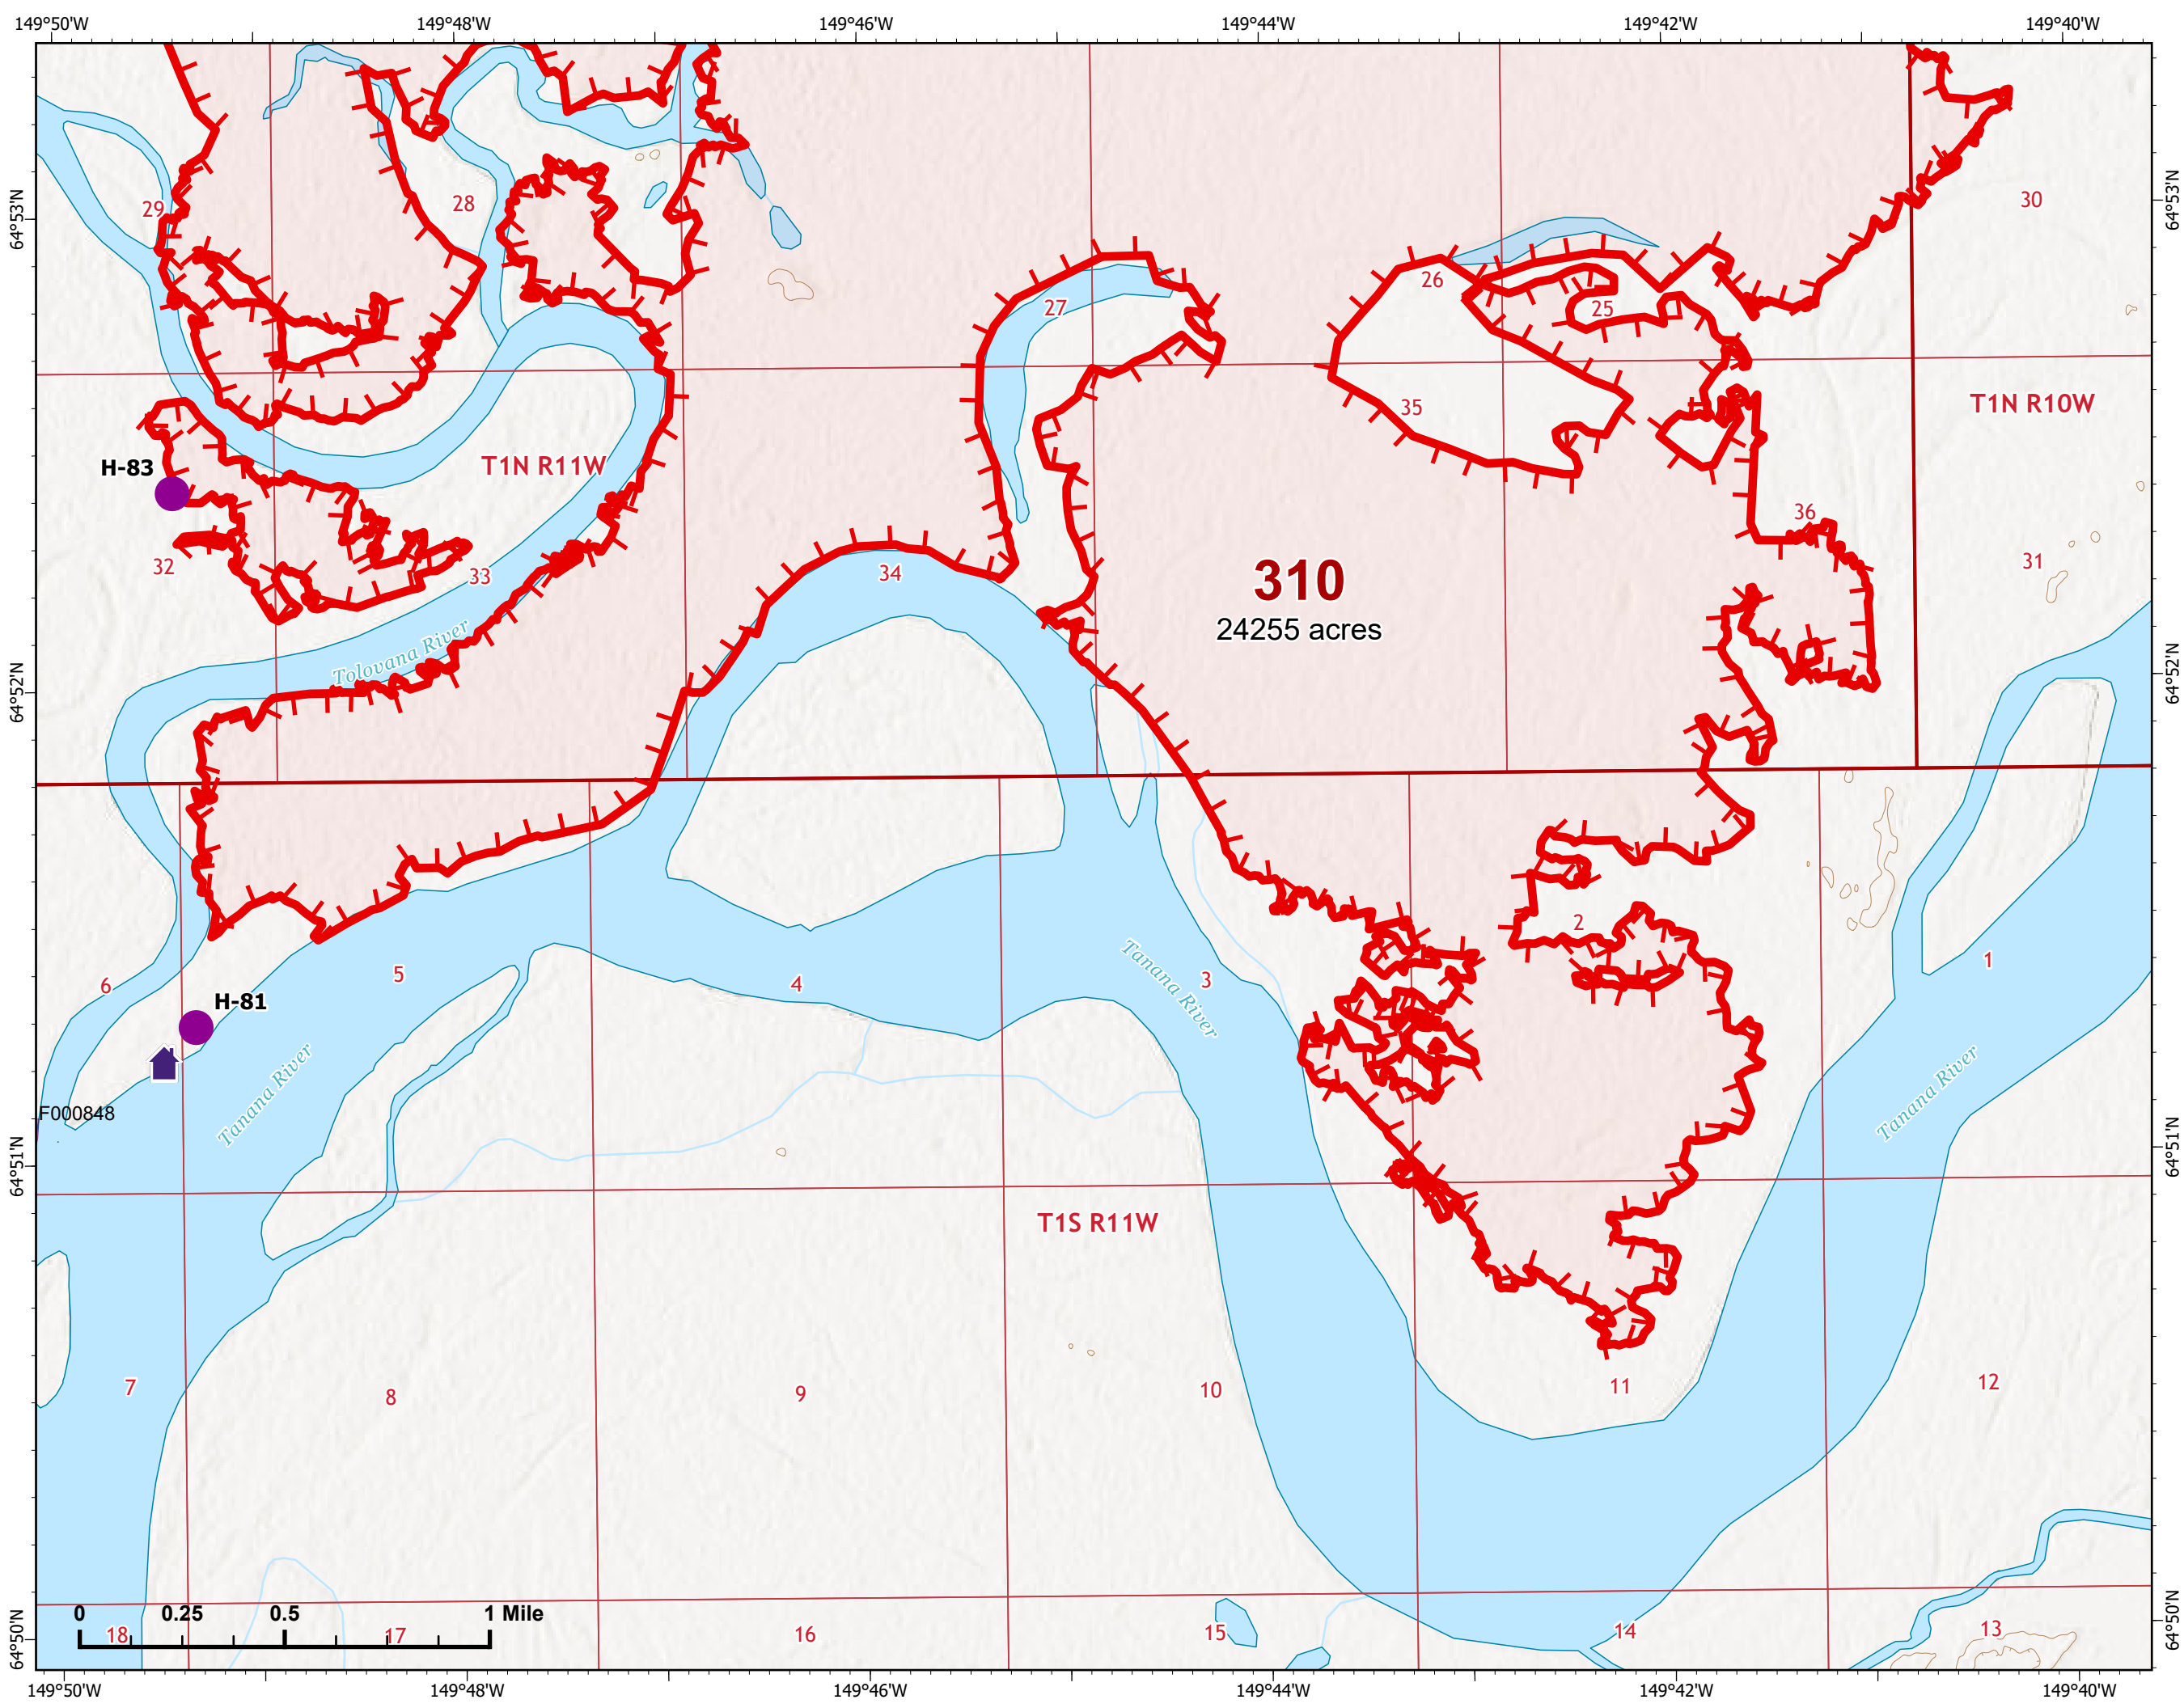

IAP Map

Bean Complex
AK-TAD-000898
07/16/2022

Fire: 310 (Tanana River)

Page 310 - 4

- Helispot
- Structure
- Wildfire Daily Fire Perimeter
- Uncontained
- Native Allotments