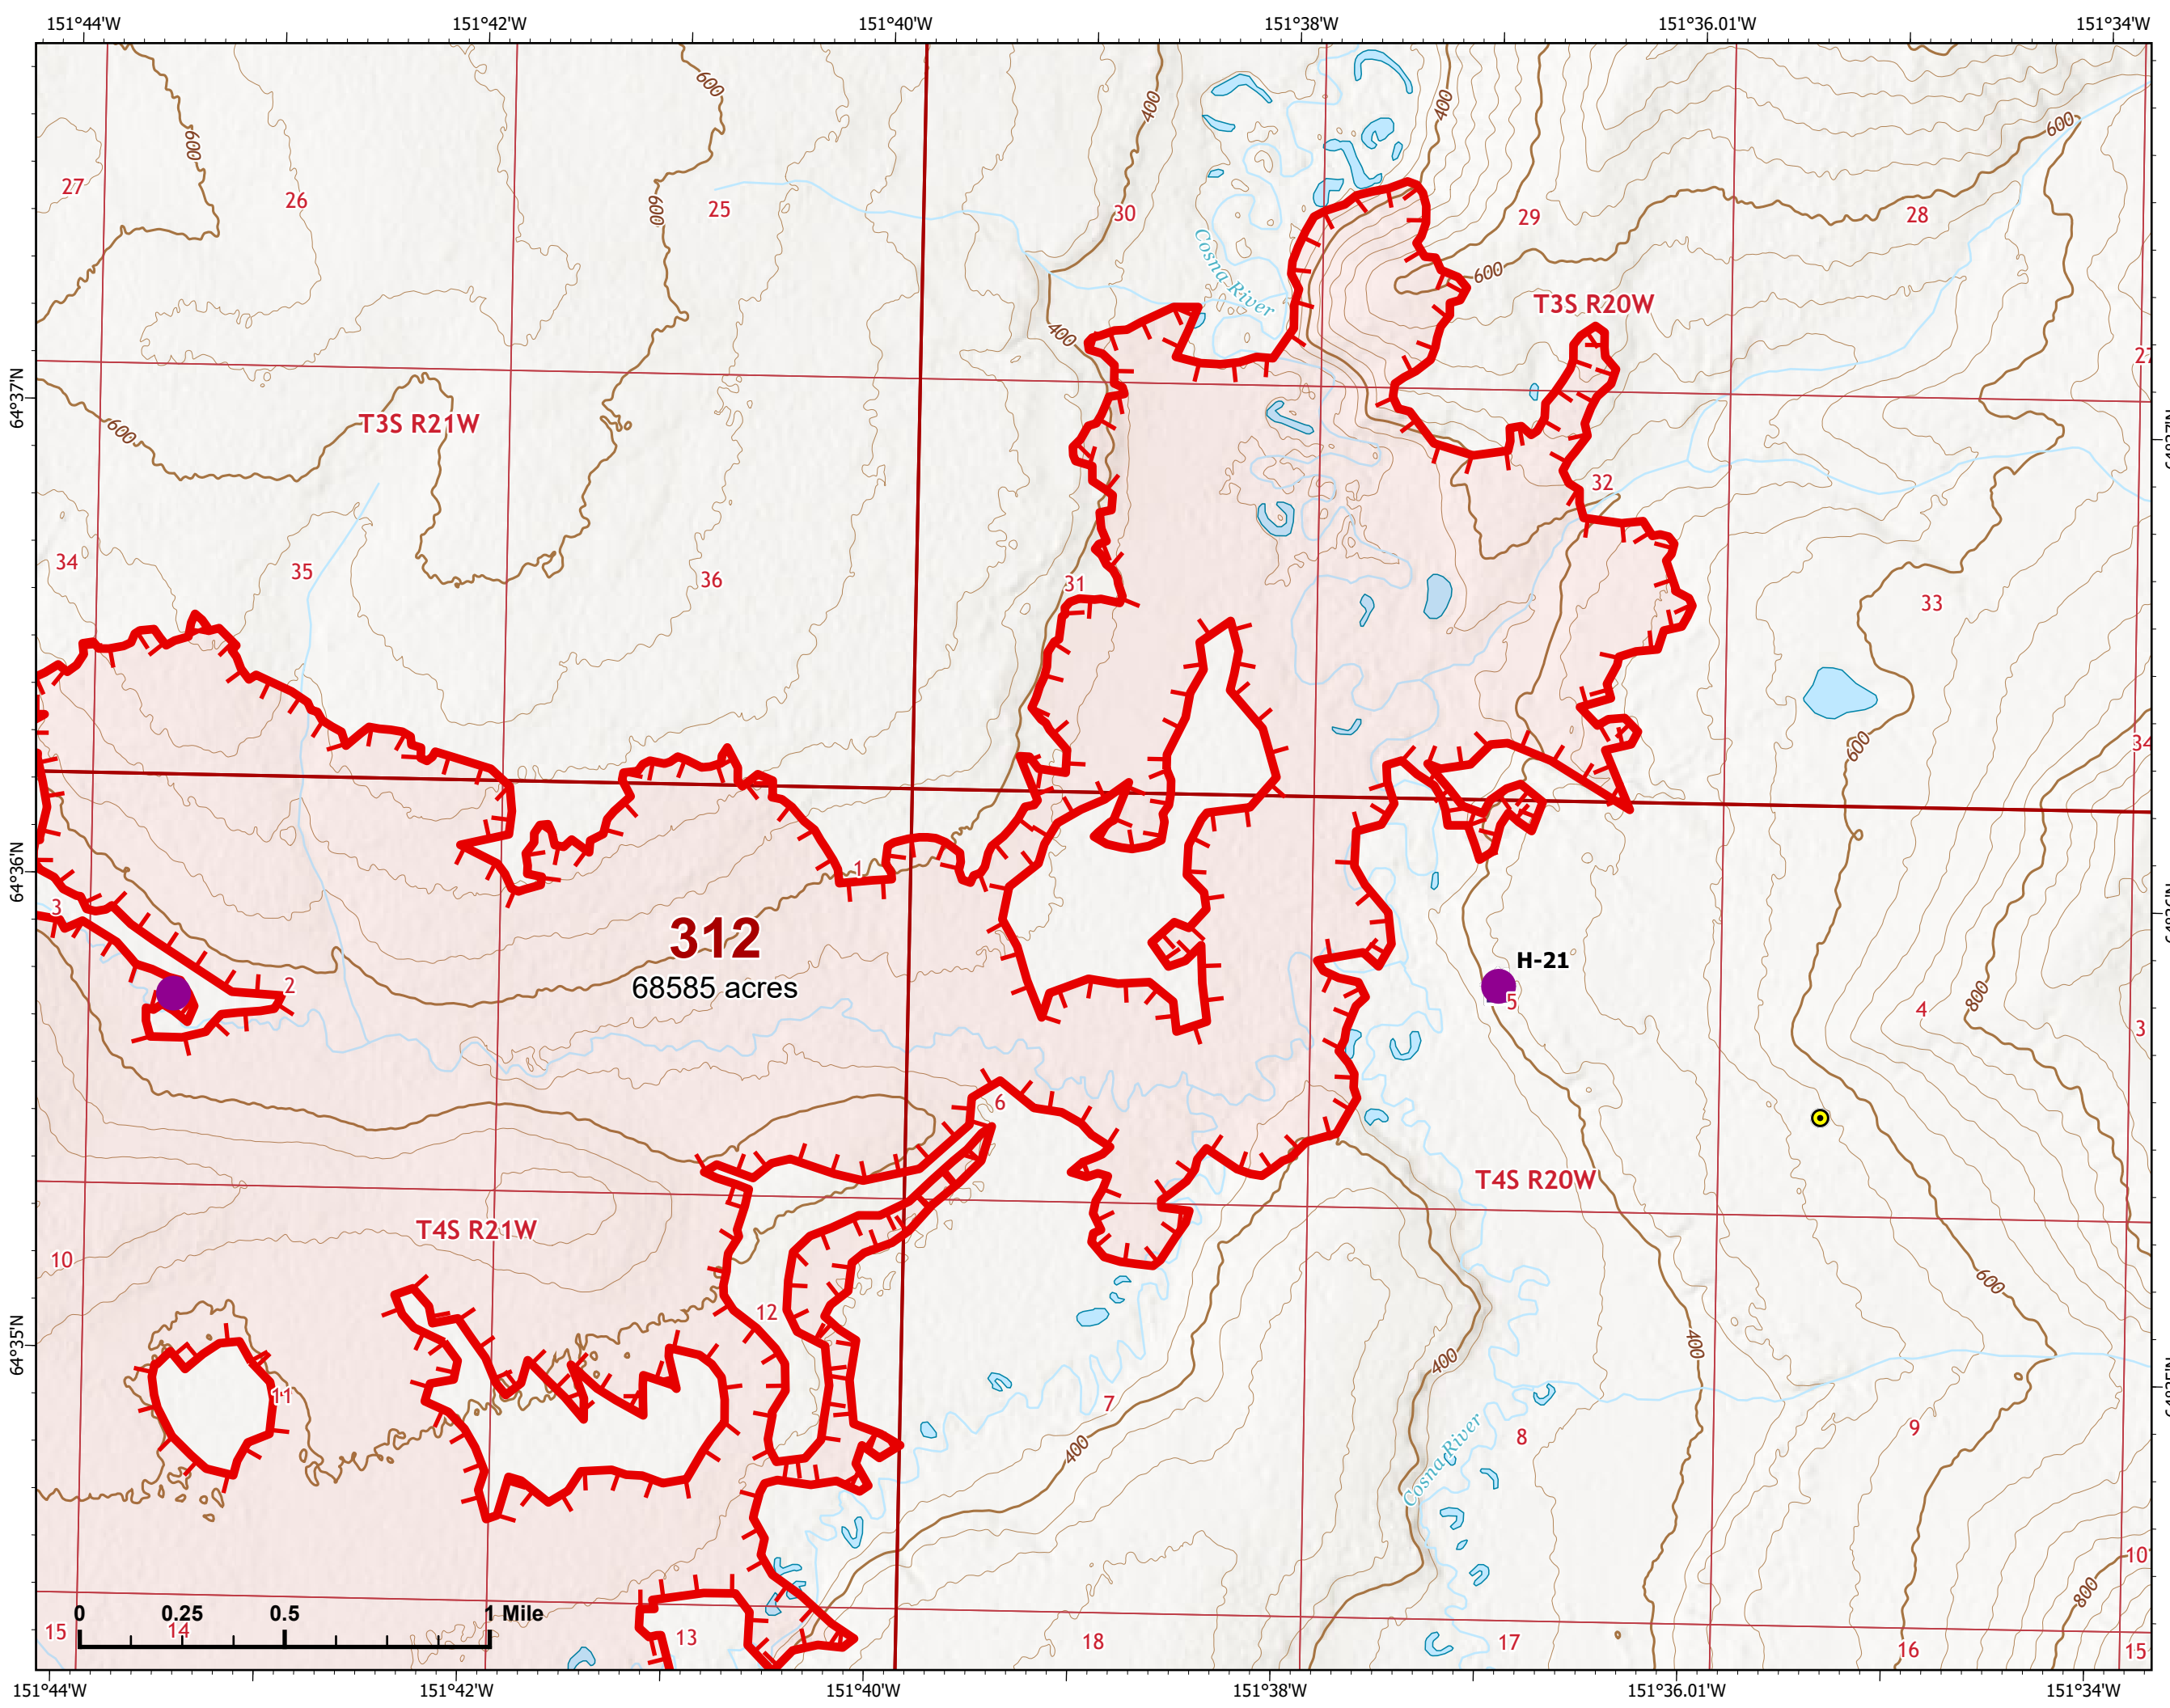

IAP Index Map

Bean Complex
AK-TAD-000898
07/16/2022

 Wildfire Daily Fire Perimeter

Z. Cravens
7/15/2022 2019

IAP Map

Bean Complex
AK-TAD-000898

07/16/2022

Fire: 312 (Bitzshitini)

Page 312 - 1

-  Helispot
-  Structure
-  Other
-  Wildfire Daily Fire Perimeter
-  Uncontained

Z. Cravens
7/15/2022 2006

IAP Map

Bean Complex
AK-TAD-000898

07/16/2022

Fire: 312 (Bitzshitini)

Page 312 - 2

-  Helispot
-  Wildfire Daily Fire Perimeter
-  Uncontained

Z. Cravens
7/15/2022 2006

IAP Map

Bean Complex
AK-TAD-000898

07/16/2022

Fire: 312 (Bitzshitini)

Page 312 - 3

-  Wildfire Daily Fire Perimeter
-  Uncontained