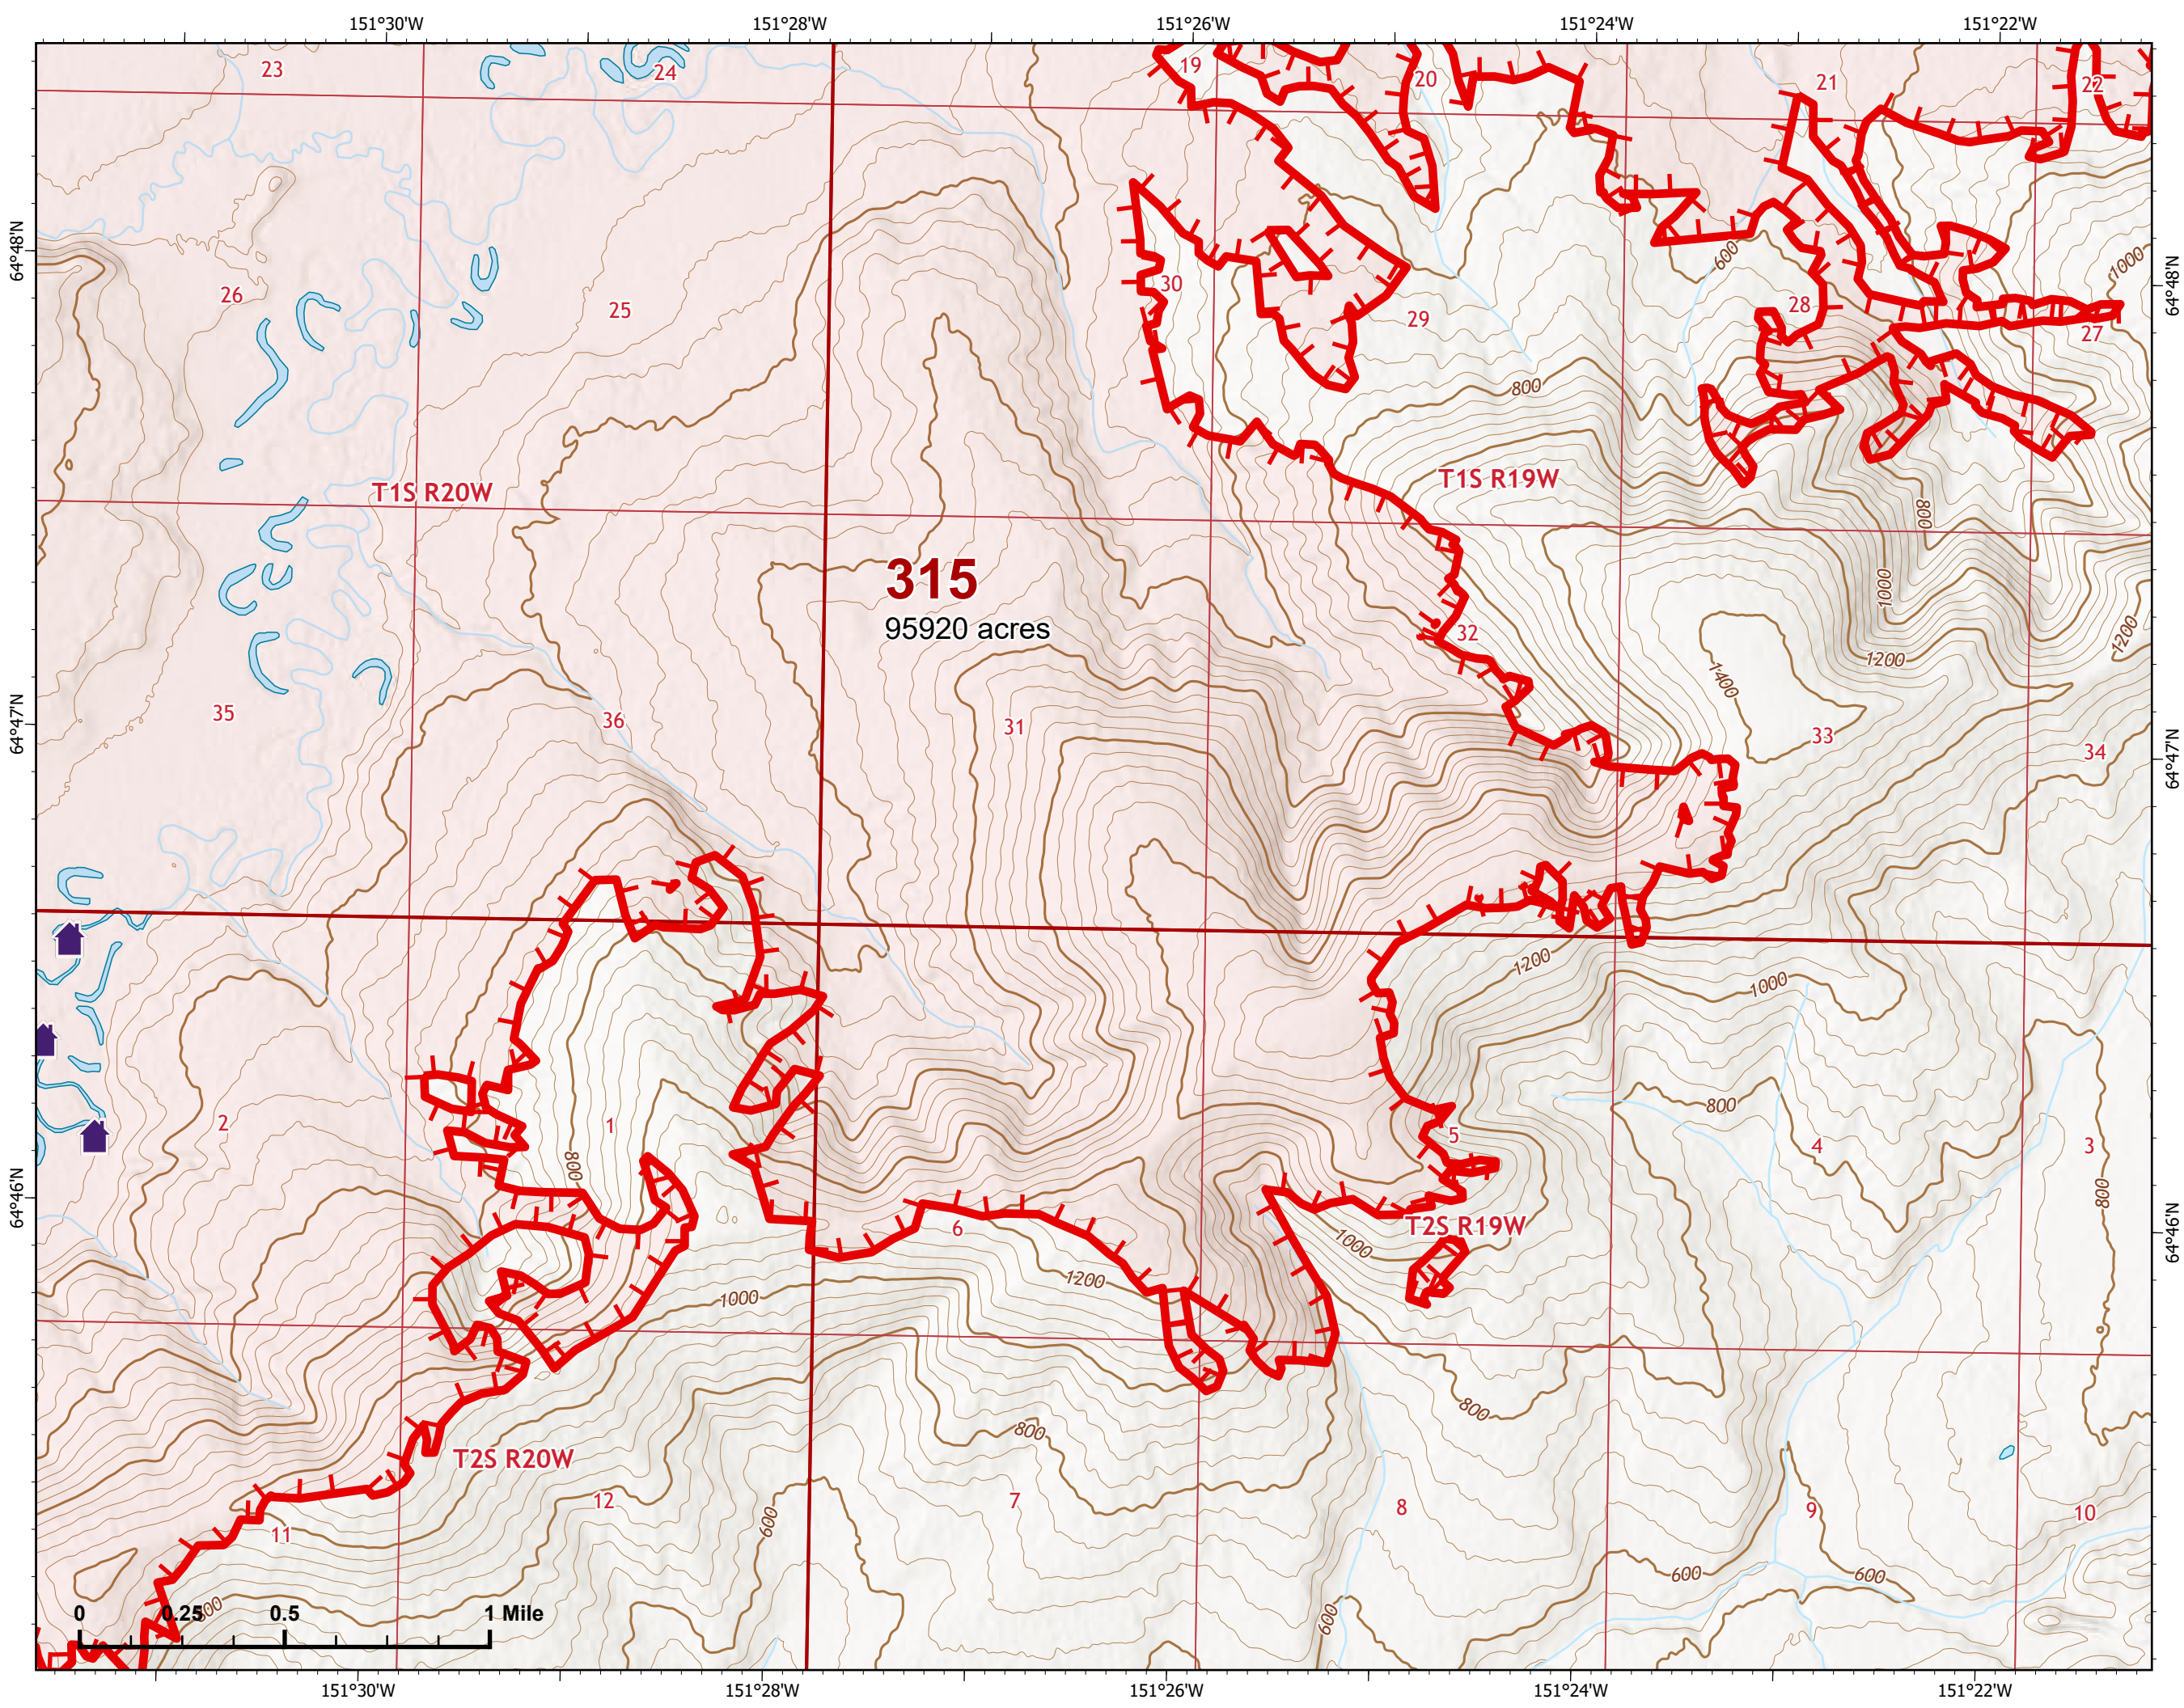

IAP Map

Bean Complex
AK-TAD-000898

07/16/2022

Fire: 315 (Chitanana)

Page 315 - 8

-  Structure
-  Wildfire Daily Fire Perimeter
-  Uncontained

Z. Cravens
7/15/2022 2012

IAP Map