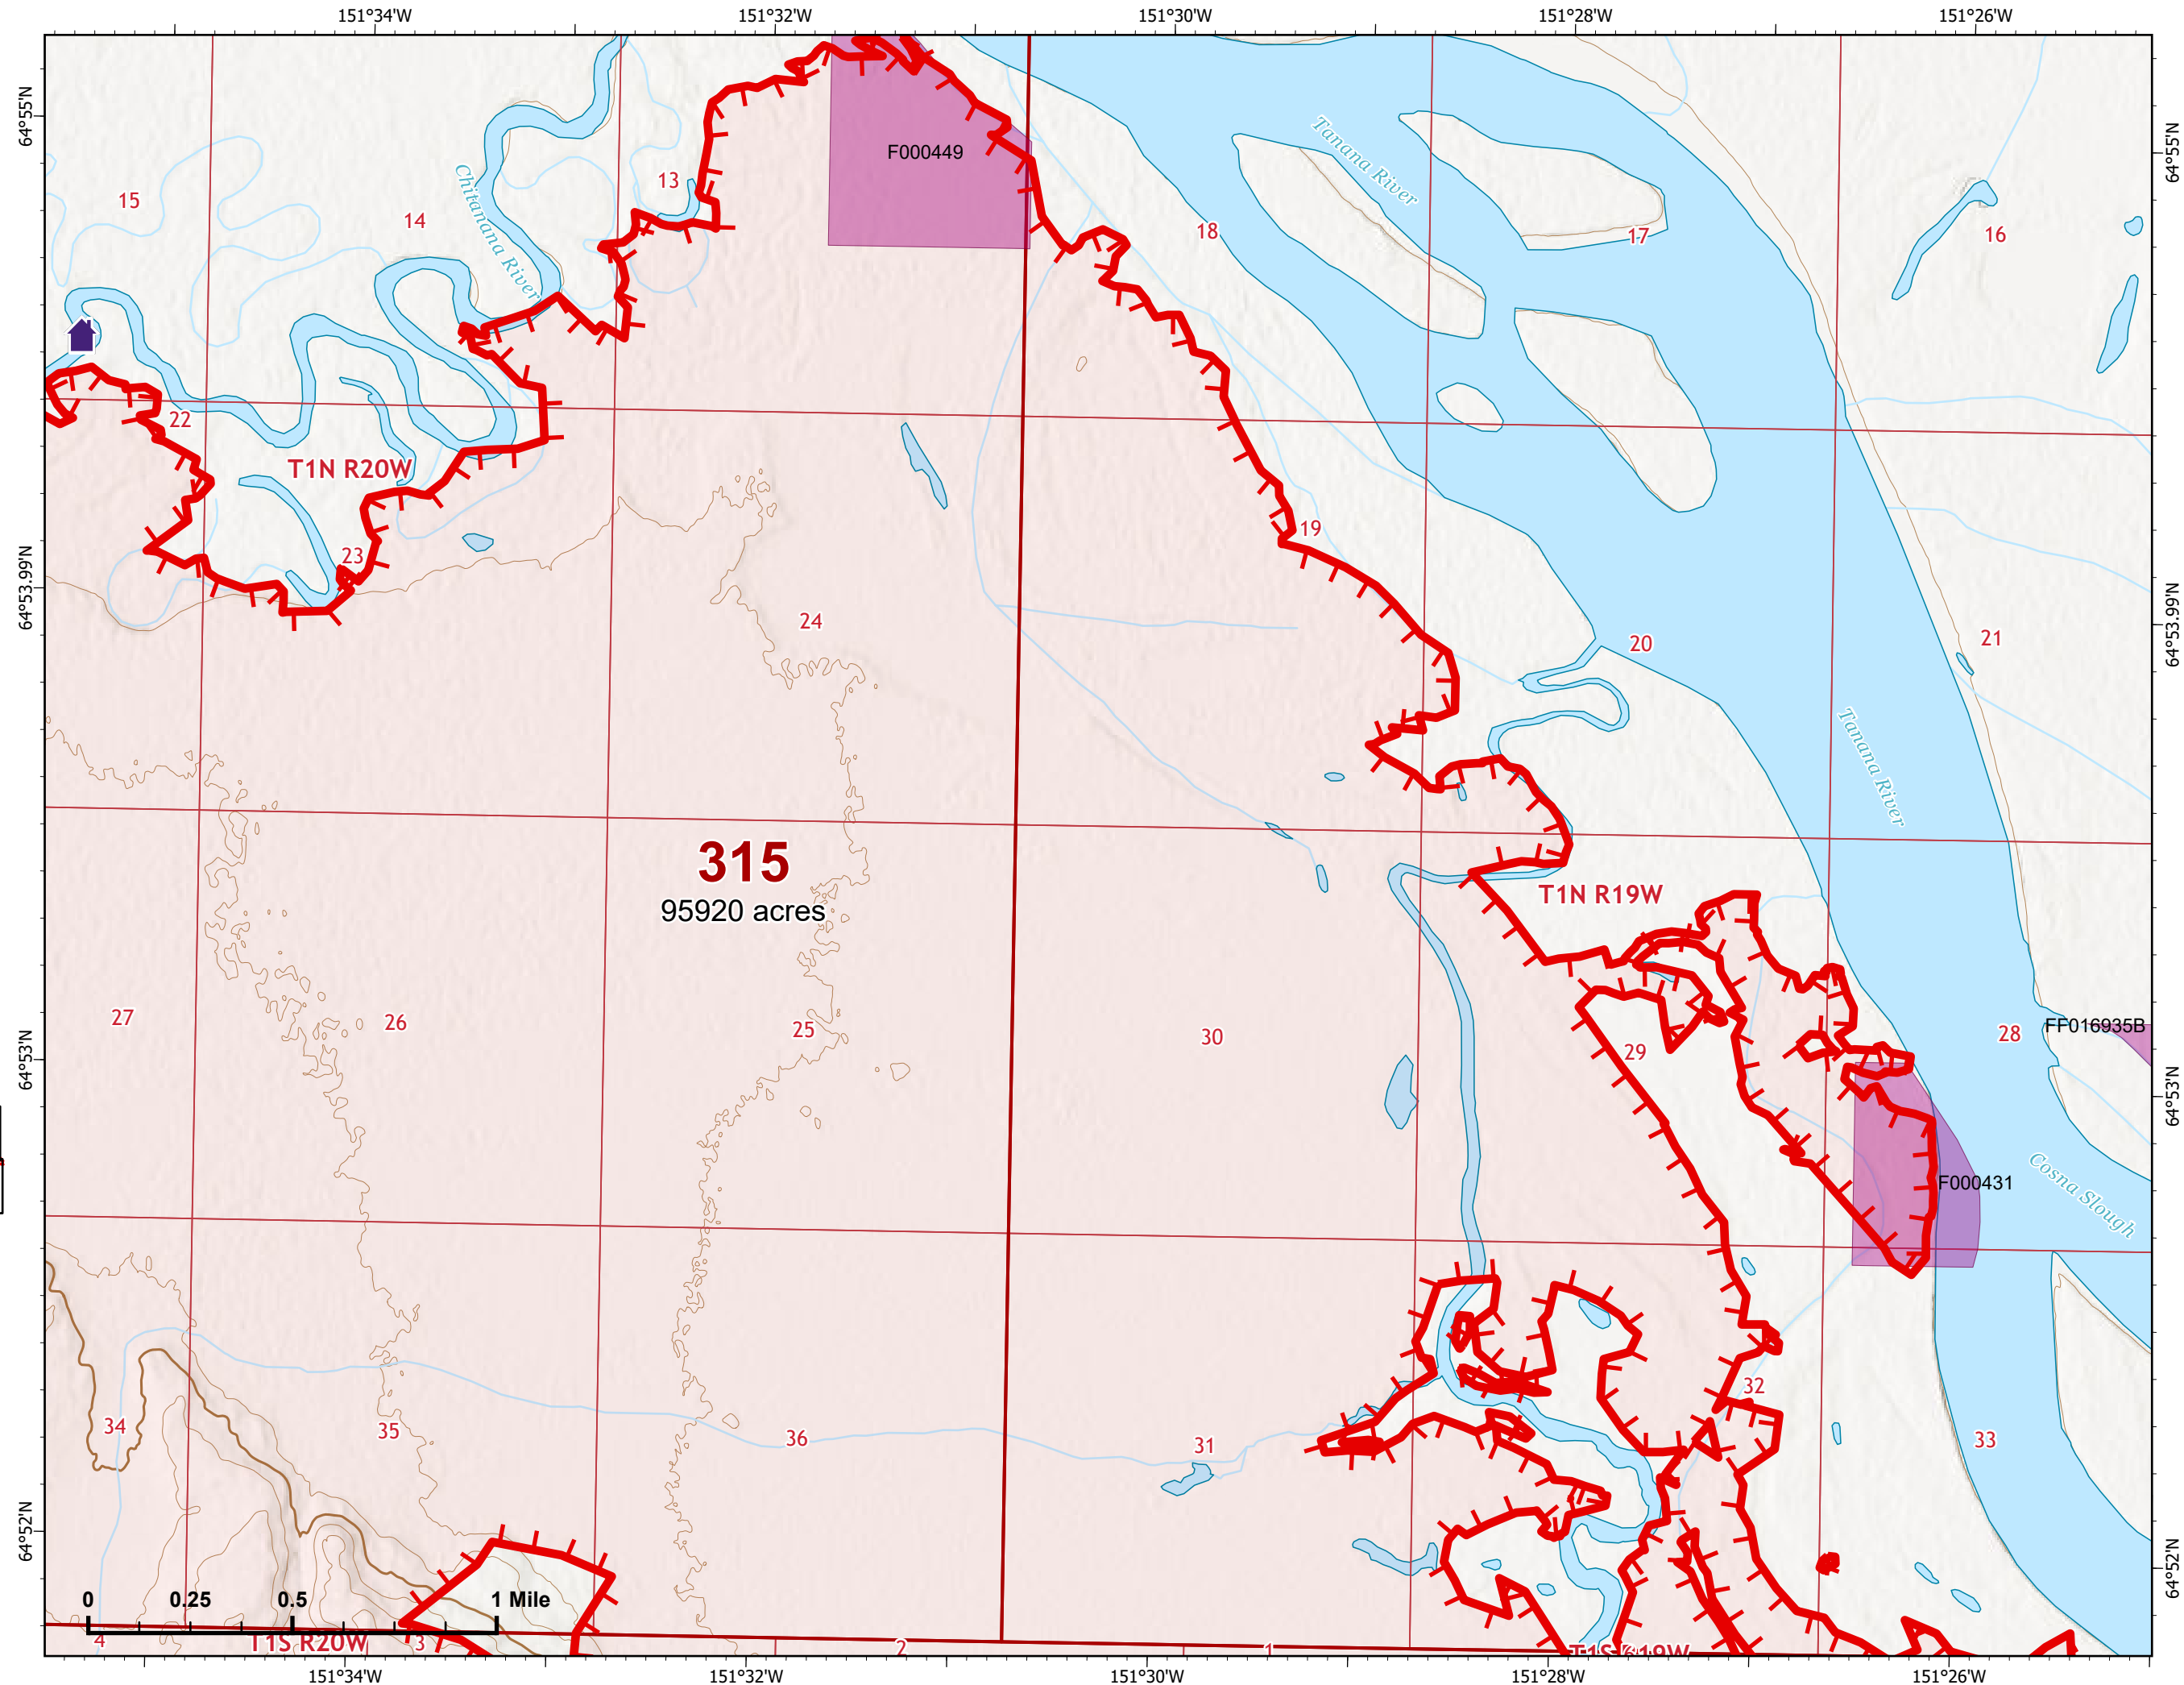

Z. Cravens
7/15/2022 2015

NORTHWEST INCIDENT MANAGEMENT TEAM

IAP Map

Bean Complex
AK-TAD-000898

07/16/2022

Fire: 310 (Tanana River)

Page 310 - 1

-  Helispot
-  Drop Point
-  Wildfire Daily Fire Perimeter
-  Uncontained