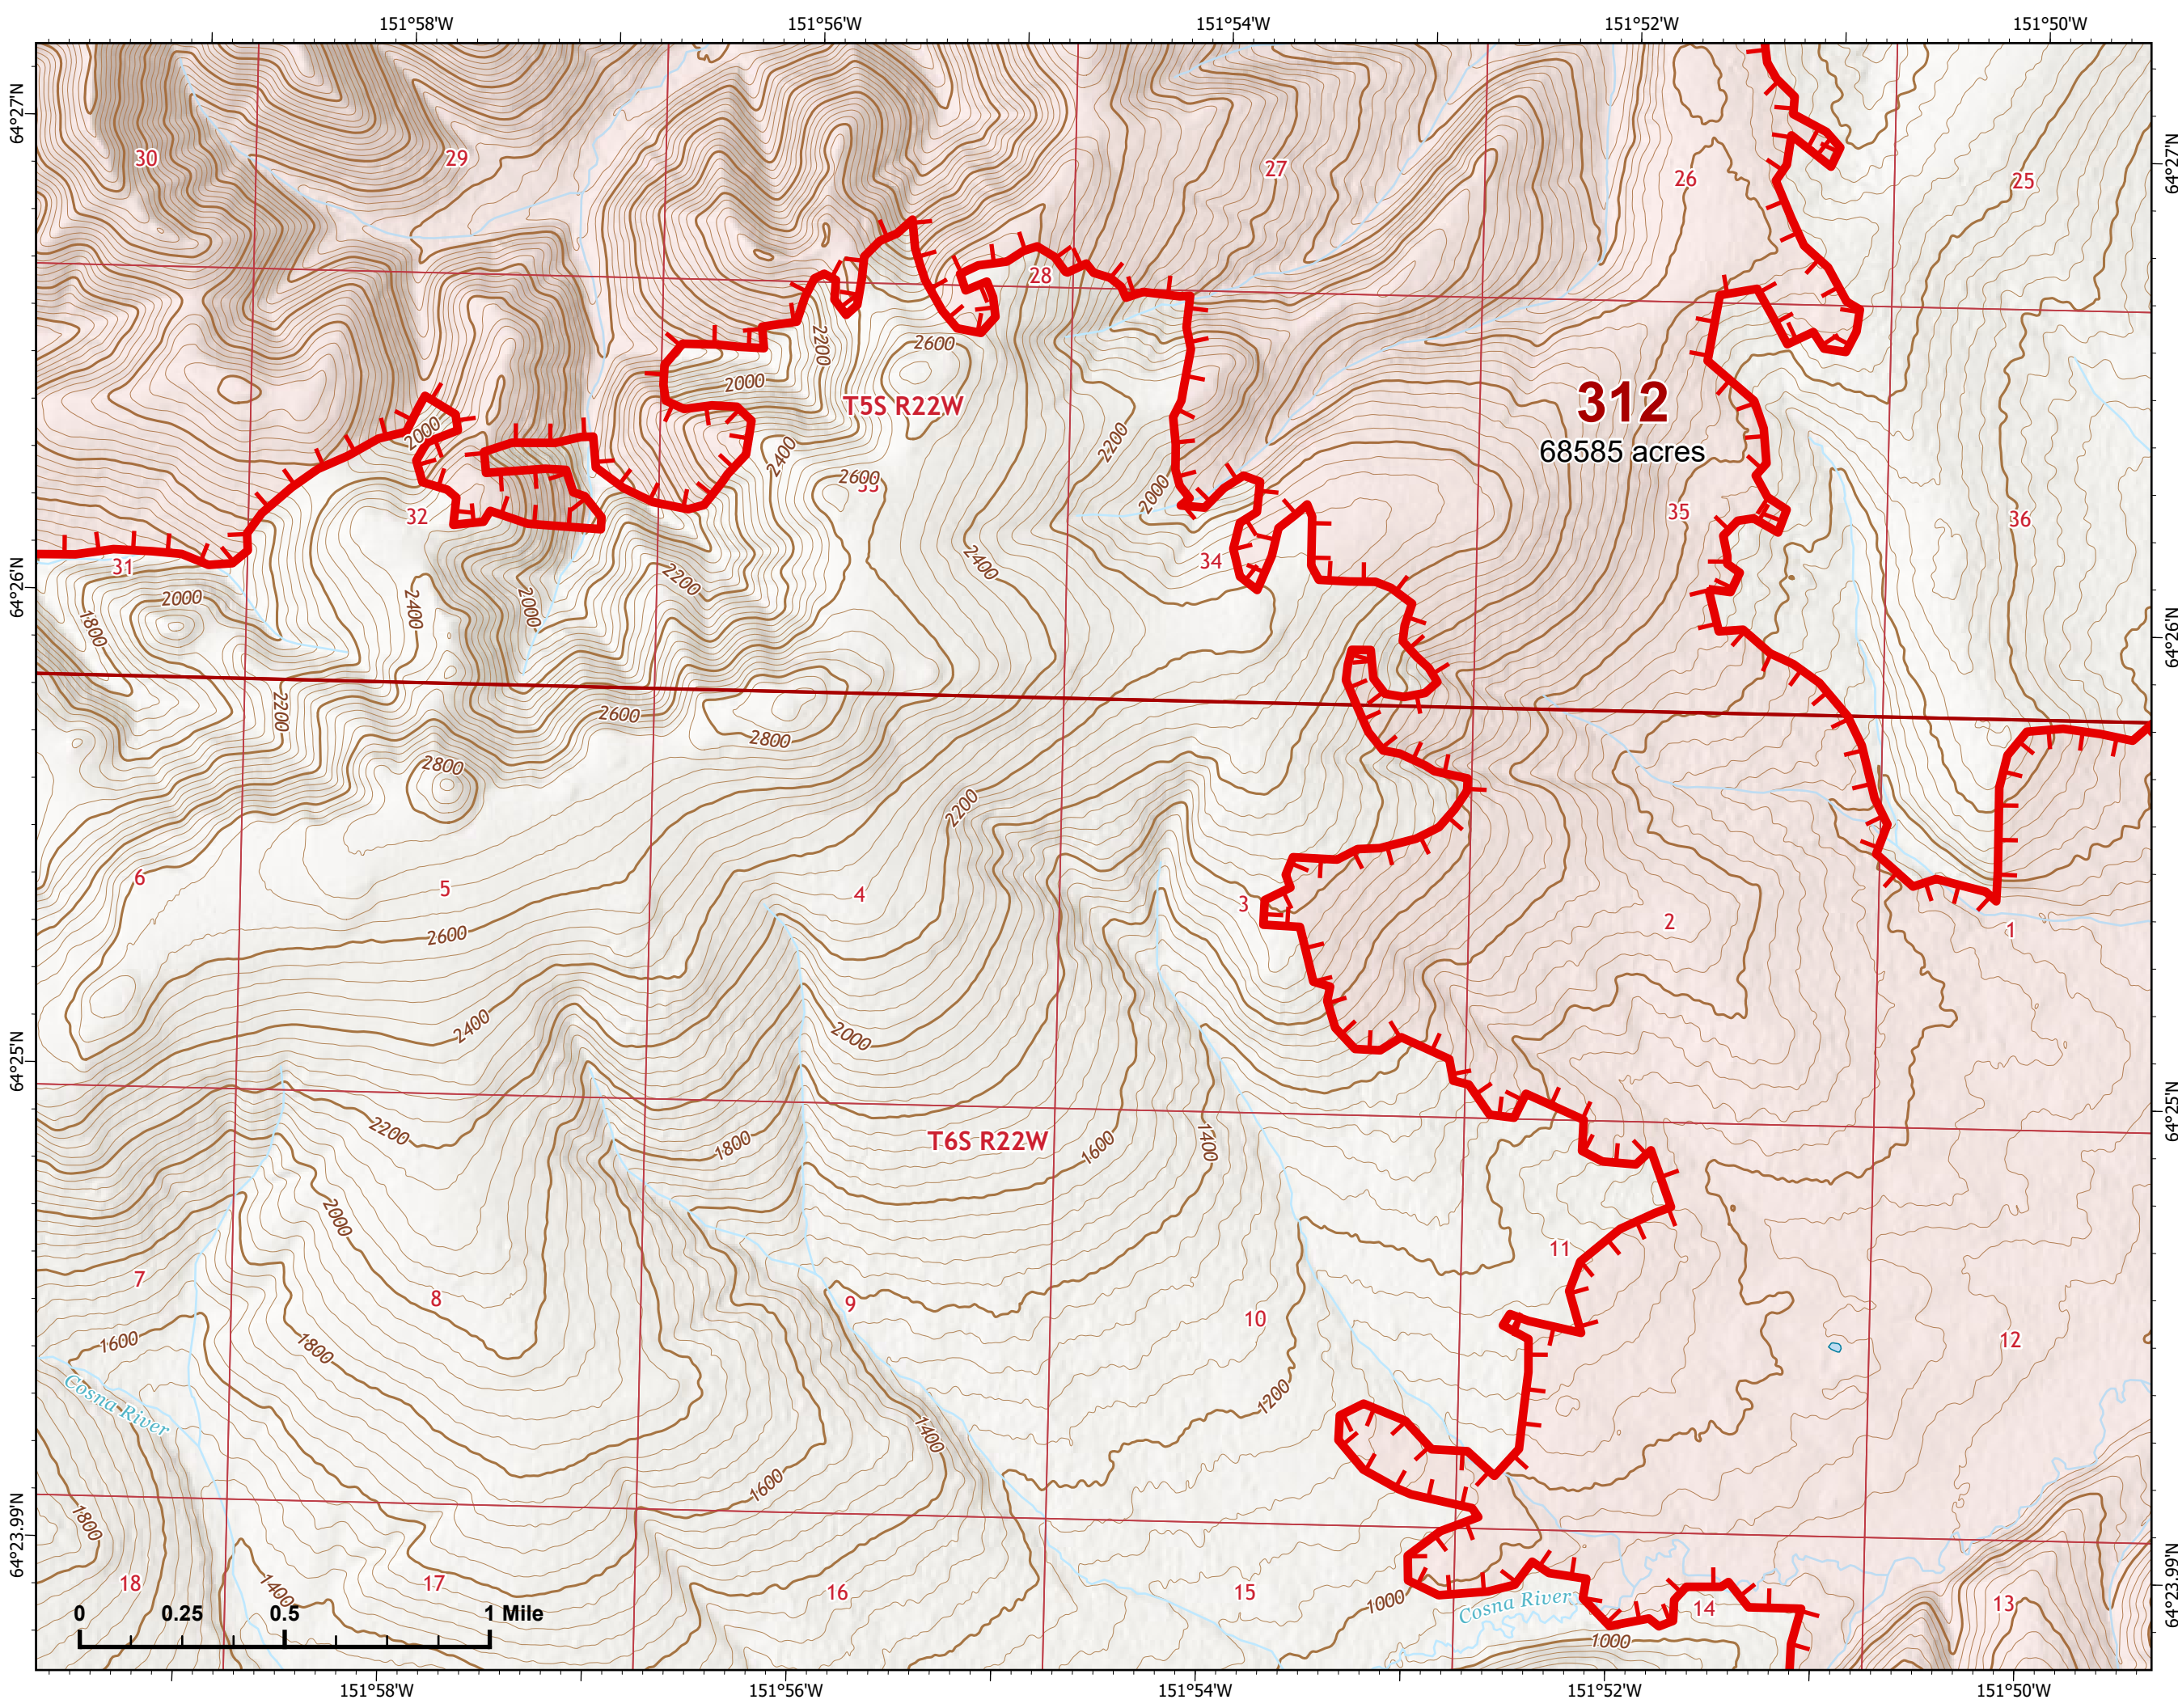

IAP Map

Bean Complex
AK-TAD-000898

07/16/2022

Fire: 312 (Bitzshitini)

Page 312 - 5

-  Wildfire Daily Fire Perimeter
-  Uncontained

Z. Cravens
7/15/2022 2007

IAP Map

Bean Complex
AK-TAD-000898

07/16/2022

Fire: 312 (Bitzshitini)

Page 312 - 6

-  Wildfire Daily Fire Perimeter
-  Uncontained

Z. Cravens
7/15/2022 2007

IAP Map

Bean Complex
AK-TAD-000898
07/16/2022
Fire: 312 (Bitzshitini)

Page 312 - 7

-  Wildfire Daily Fire Perimeter
-  Uncontained

Z. Cravens
7/15/2022 2008

IAP Map

Bean Complex
AK-TAD-000898
07/16/2022
Fire: 312 (Bitzshitini)

Page 312 - 8

-  Wildfire Daily Fire Perimeter
-  Uncontained