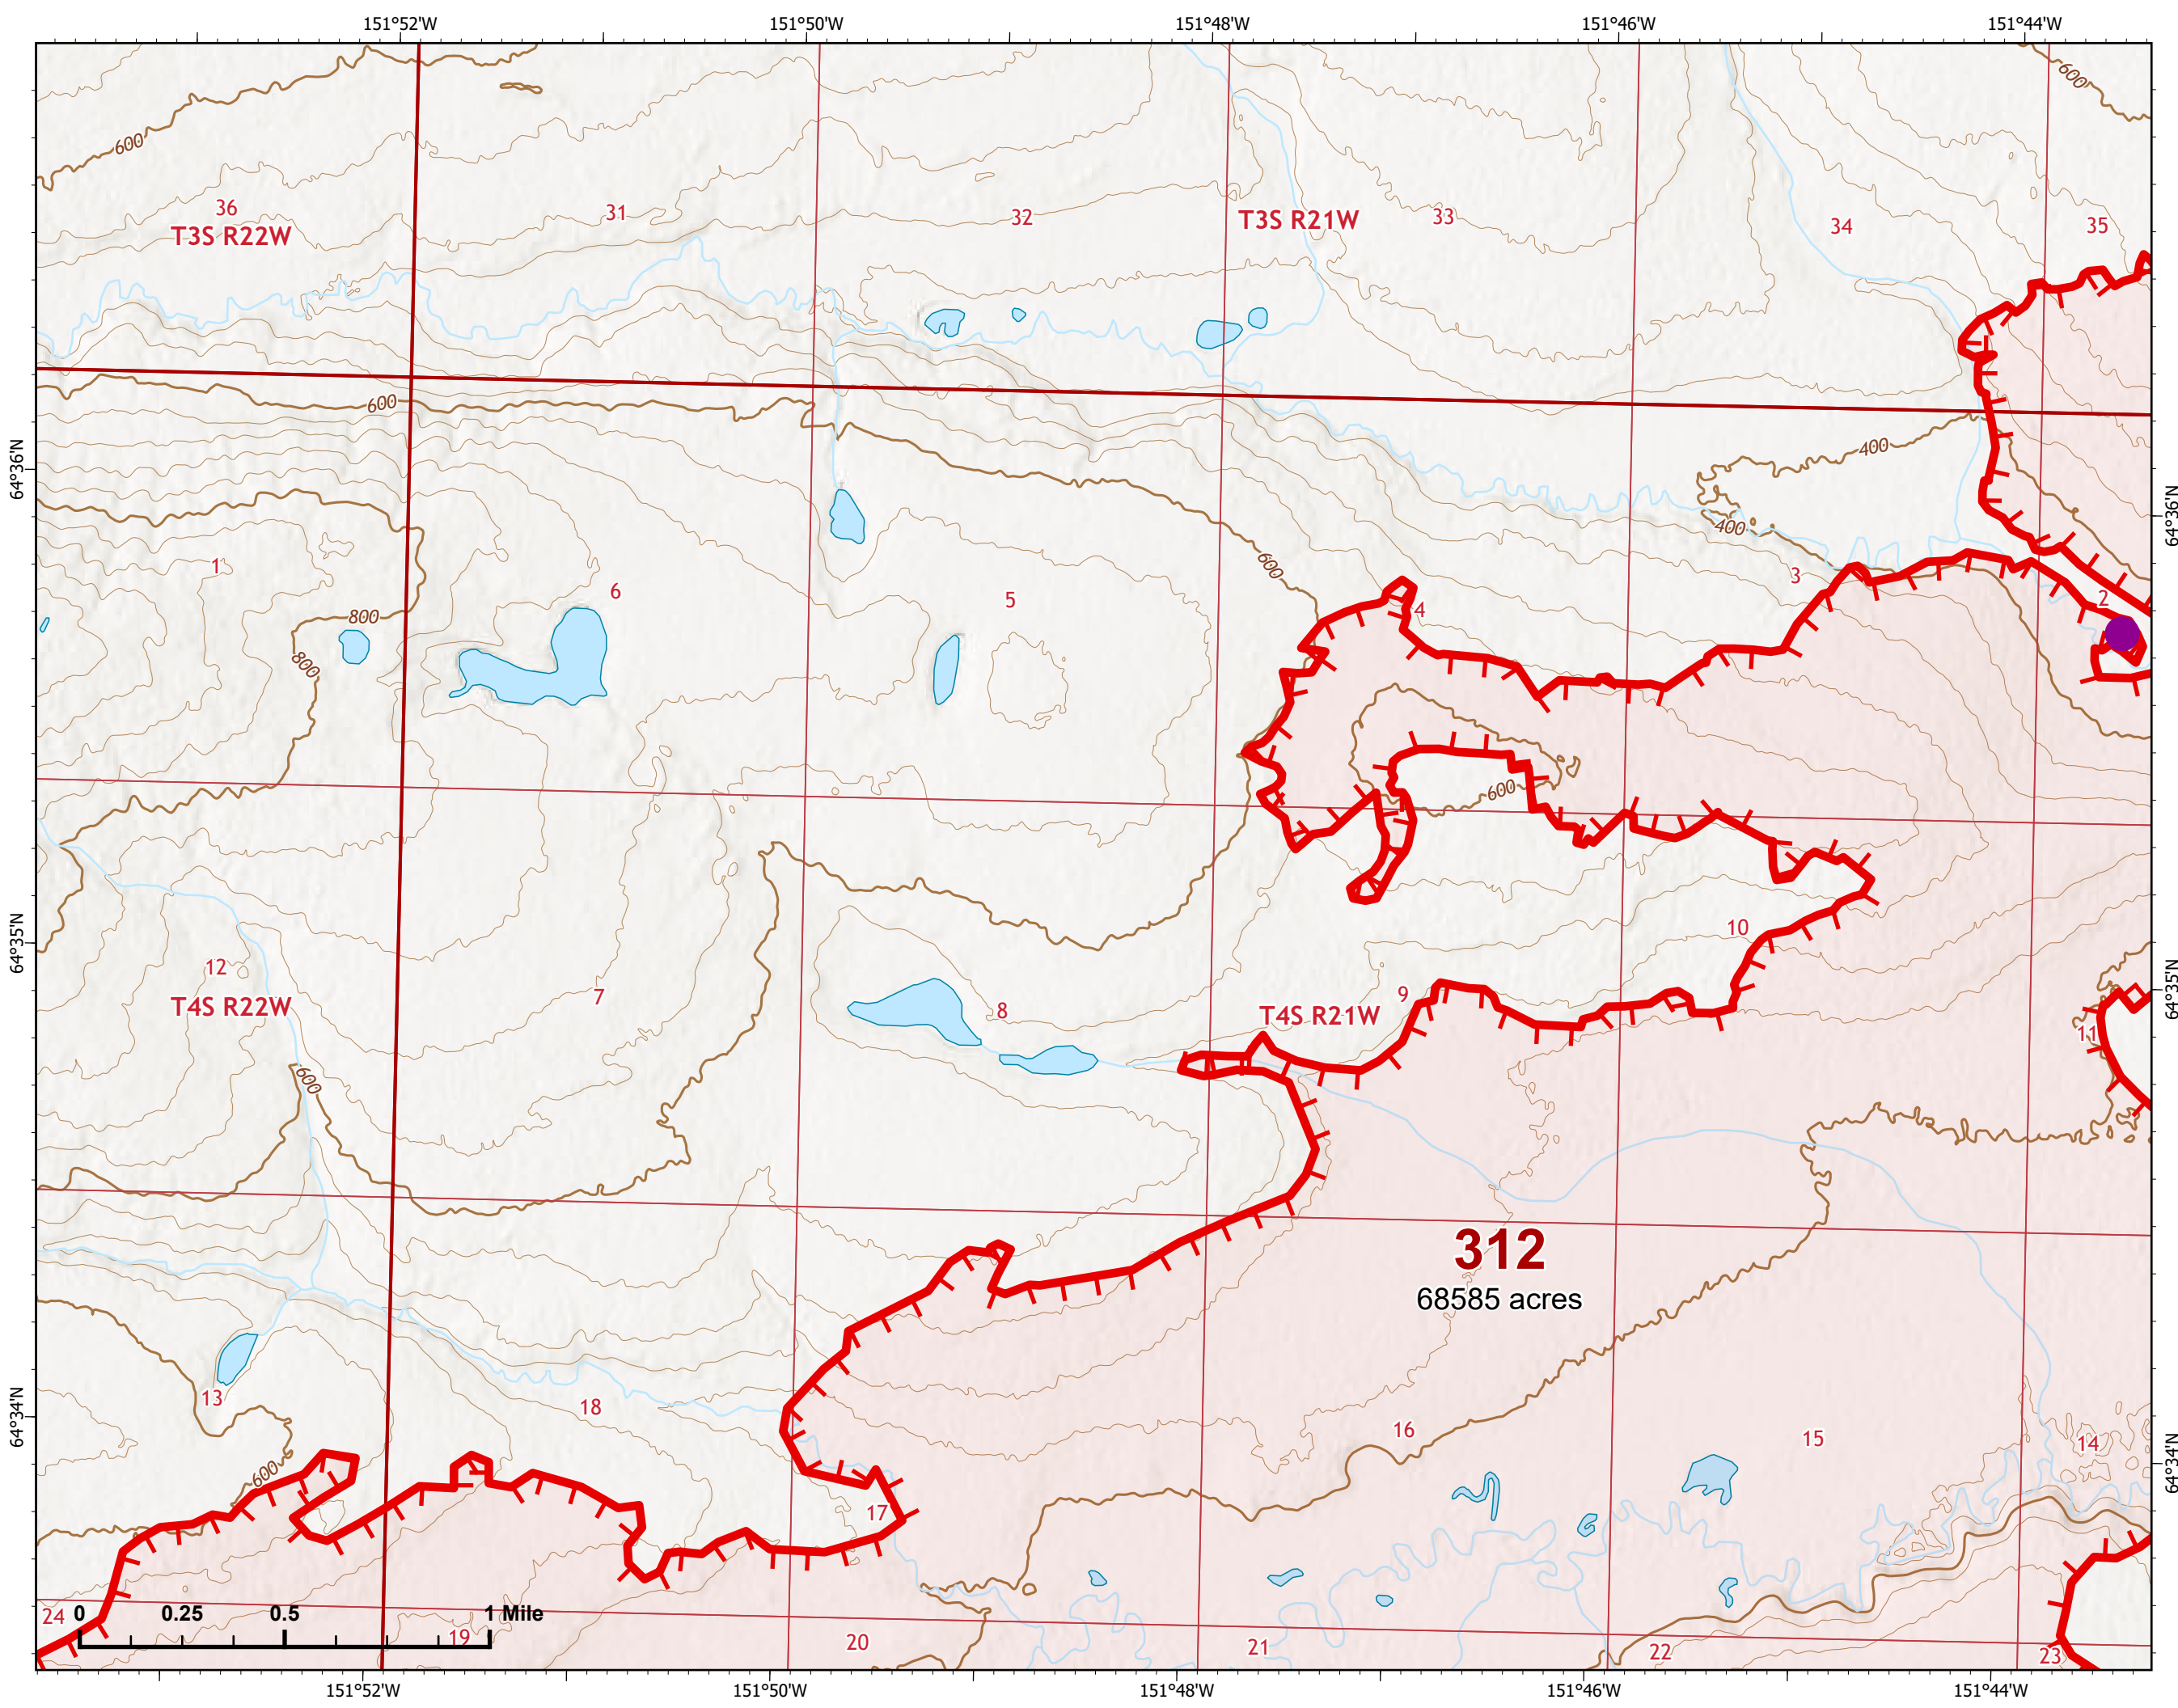

IAP Index Map

Bean Complex
AK-TAD-000898
07/16/2022

 Wildfire Daily Fire Perimeter

Z. Cravens
7/15/2022 2019

IAP Map

Bean Complex
AK-TAD-000898

07/16/2022

Fire: 312 (Bitzshitini)

Page 312 - 1

-  Helispot
-  Structure
-  Other
-  Wildfire Daily Fire Perimeter
-  Uncontained

Z. Cravens
7/15/2022 2006

IAP Map

Bean Complex
AK-TAD-000898

07/16/2022

Fire: 312 (Bitzshitini)

Page 312 - 2

-  Helispot
-  Wildfire Daily Fire Perimeter
-  Uncontained

Z. Cravens
7/15/2022 2006

IAP Map

Bean Complex
AK-TAD-000898

07/16/2022

Fire: 312 (Bitzshitini)

Page 312 - 3

-  Wildfire Daily Fire Perimeter
-  Uncontained