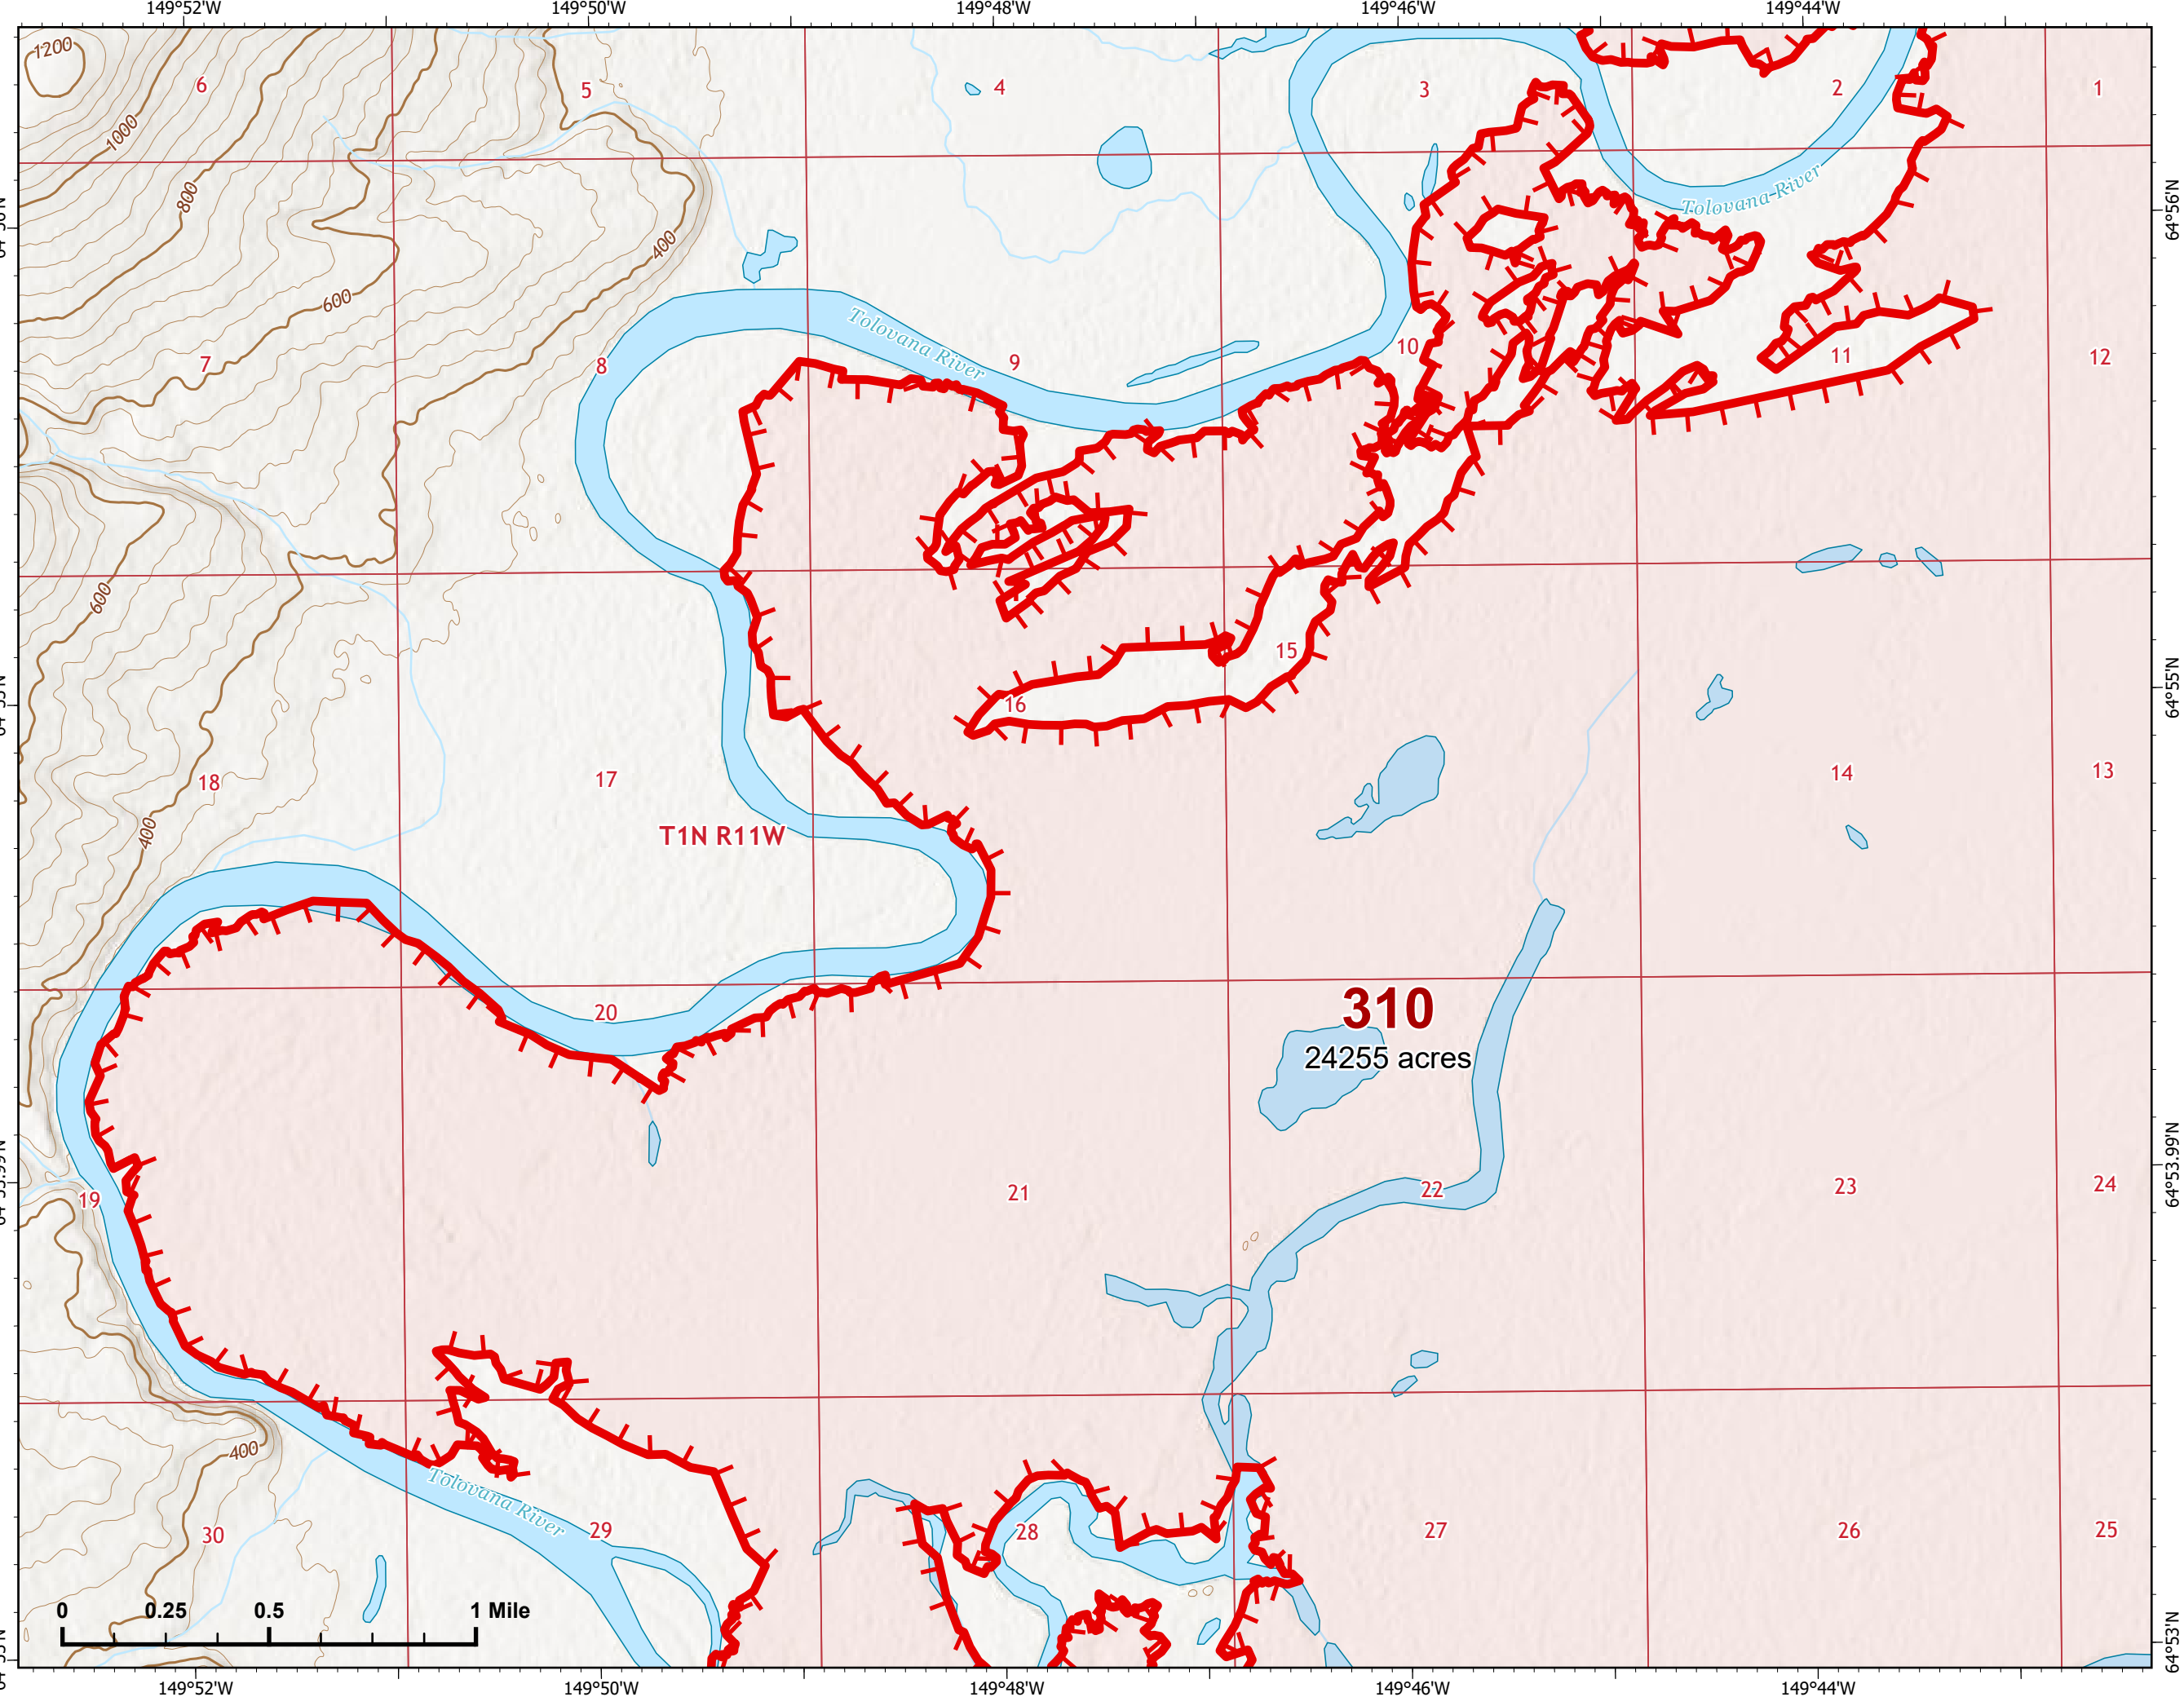

Z. Cravens
7/15/2022 2015

NORTHWEST INCIDENT MANAGEMENT TEAM

IAP Map

Bean Complex
AK-TAD-000898

07/16/2022

Fire: 310 (Tanana River)

Page 310 - 1

-  Helispot
-  Drop Point
-  Wildfire Daily Fire Perimeter
-  Uncontained

Z. Cravens
7/15/2022 2016

IAP Map

Bean Complex
AK-TAD-000898
07/16/2022

Fire: 310 (Tanana River)

Page 310 - 2

-  Wildfire Daily Fire Perimeter
-  Uncontained

Z. Cravens
7/15/2022 2016

IAP Map