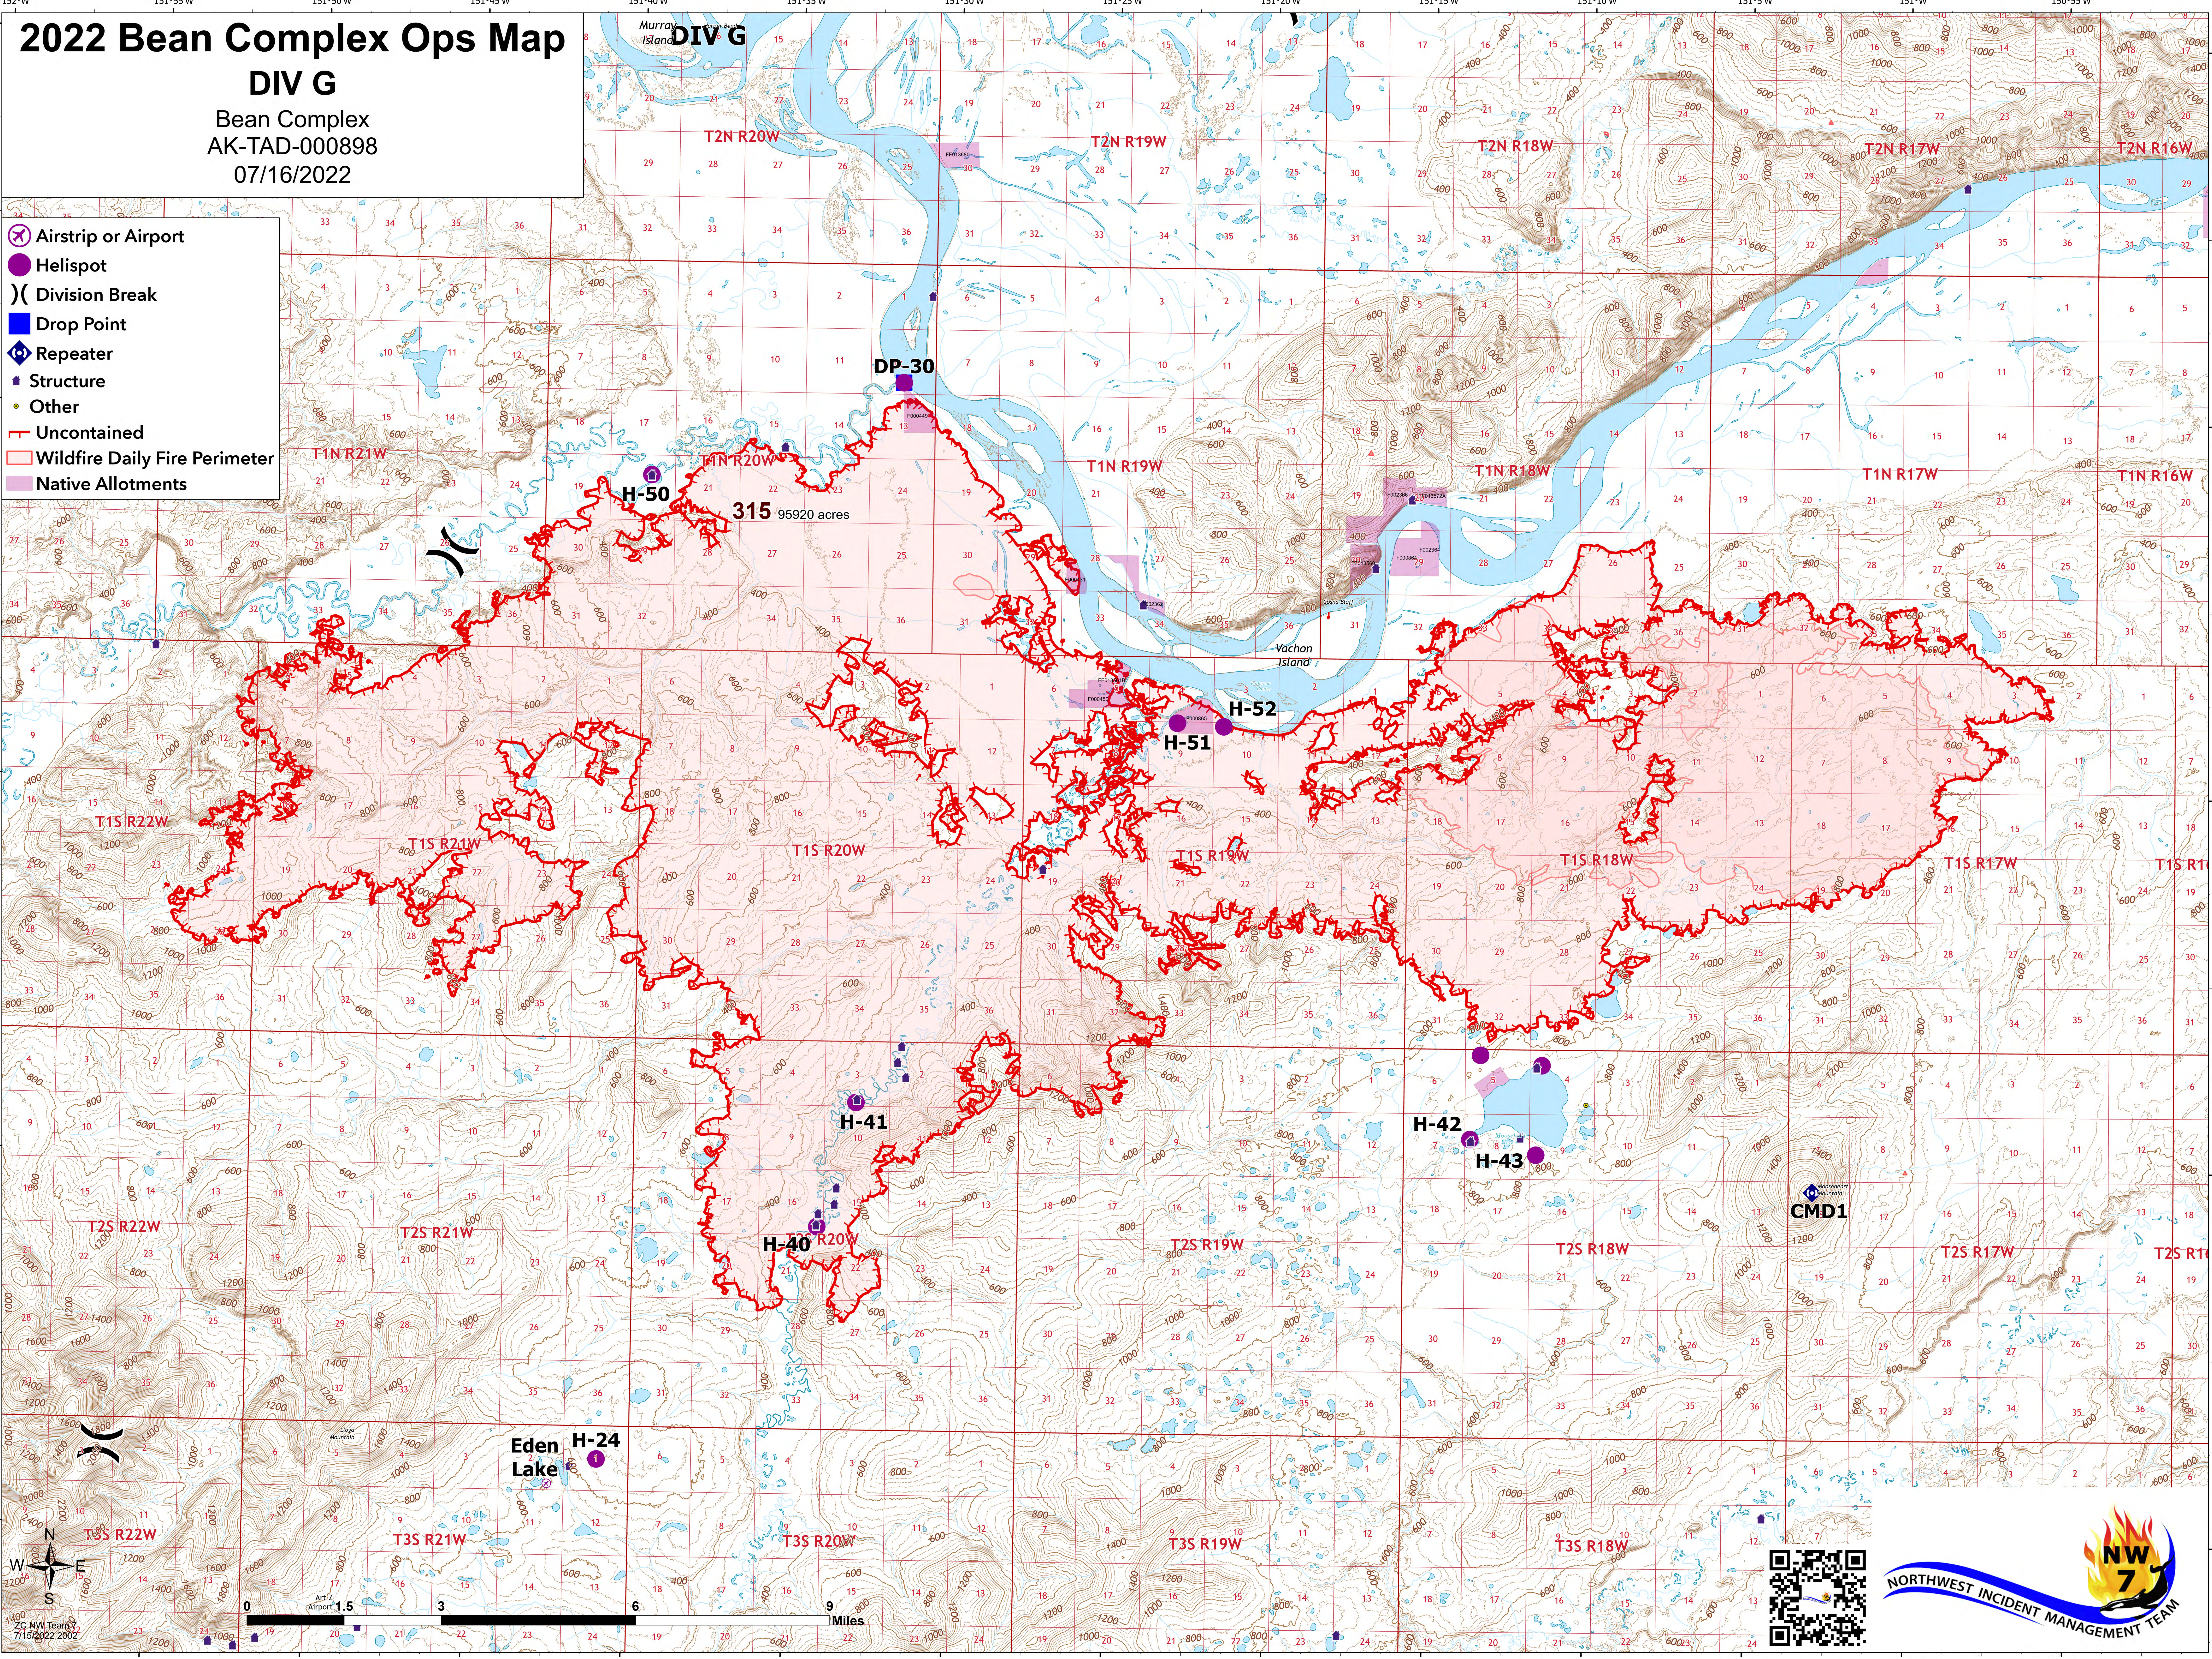

# 2022 Bean Complex Ops Map

## DIV G

Bean Complex  
AK-TAD-000898  
07/16/2022

- Airstrip or Airport
- Helispot
- Division Break
- Drop Point
- Repeater
- Structure
- Other
- Uncontained
- Wildfire Daily Fire Perimeter
- Native Allotments

315 95920 acres