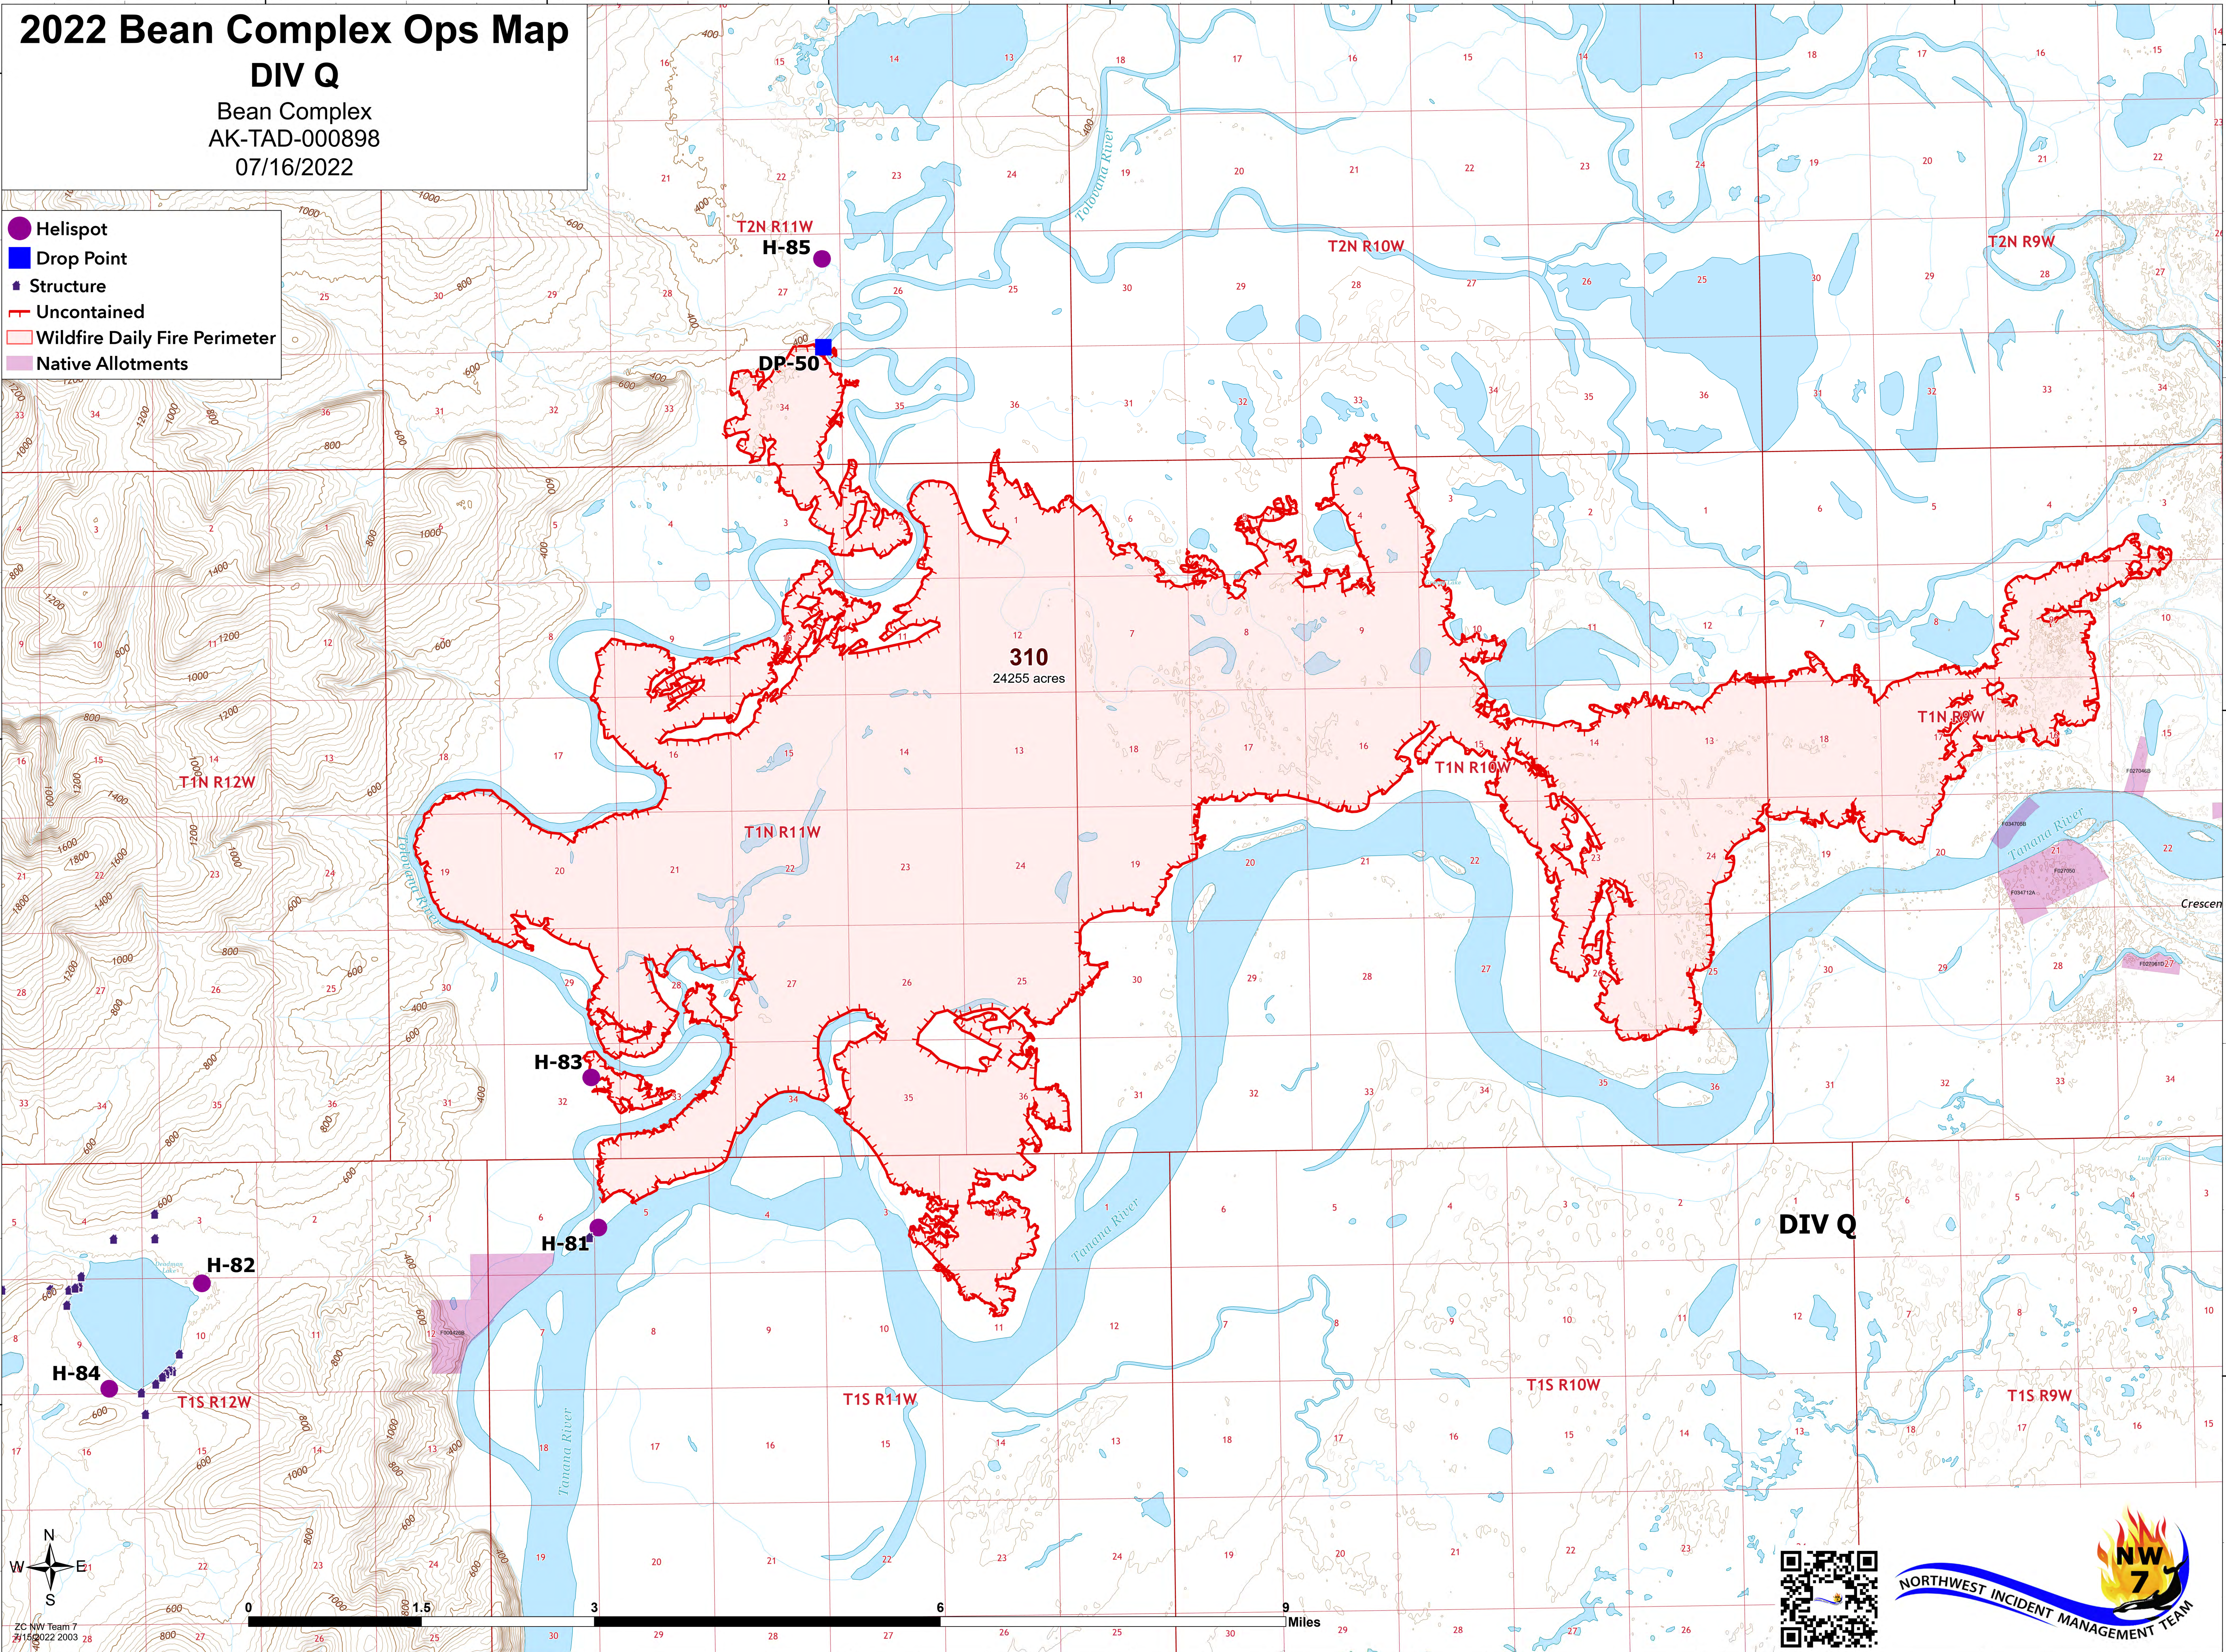

2022 Bean Complex Ops Map

DIV Q

Bean Complex
AK-TAD-000898
07/16/2022

- Helispot
- Drop Point
- ▬ Structure
- ▬ Uncontained
- ▭ Wildfire Daily Fire Perimeter
- ▭ Native Allotments

310
24255 acres

DIV Q

© 2003 Northwest Team 7
7/15/2022 2003 28

0 1.5 3 6 9 Miles