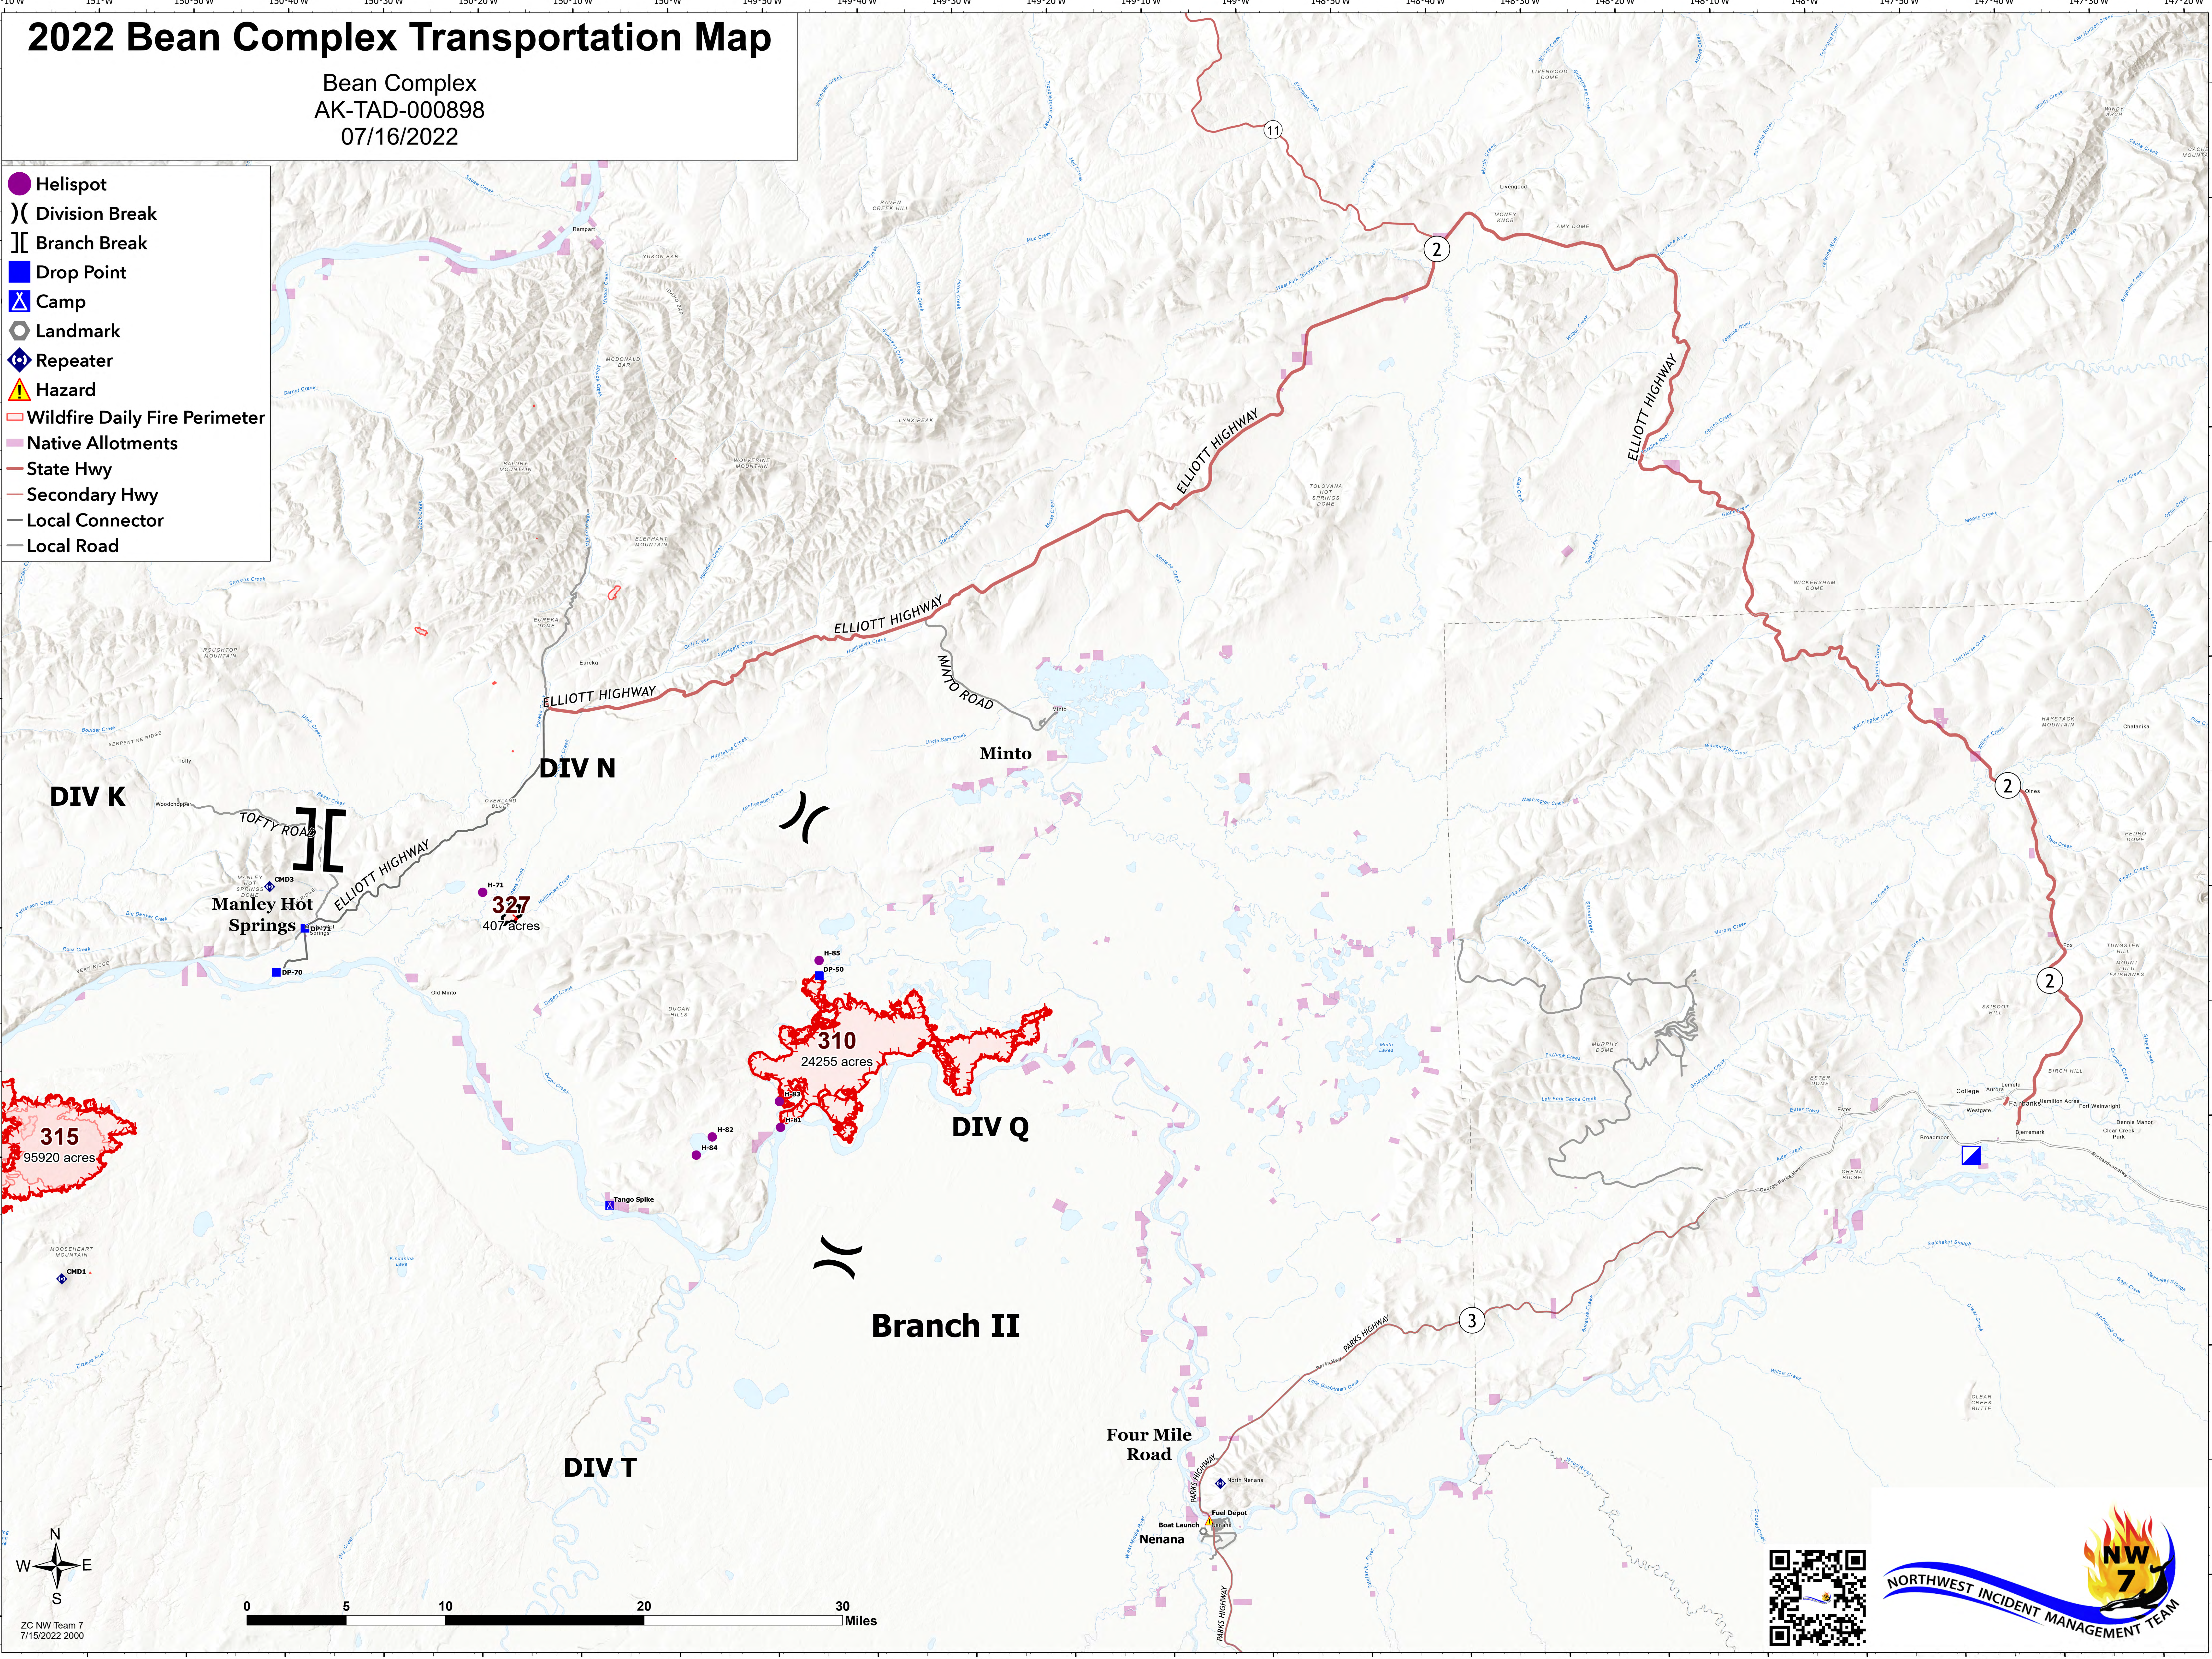

2022 Bean Complex Transportation Map

Bean Complex
AK-TAD-000898
07/16/2022

- Helispot
-) Division Break
-] Branch Break
- Drop Point
- ⛑ Camp
- ⊙ Landmark
- ⬢ Repeater
- ⚠ Hazard
- ▭ Wildfire Daily Fire Perimeter
- ▭ Native Allotments
- State Hwy
- Secondary Hwy
- Local Connector
- Local Road

ZC NW Team 7
7/15/2022 2000