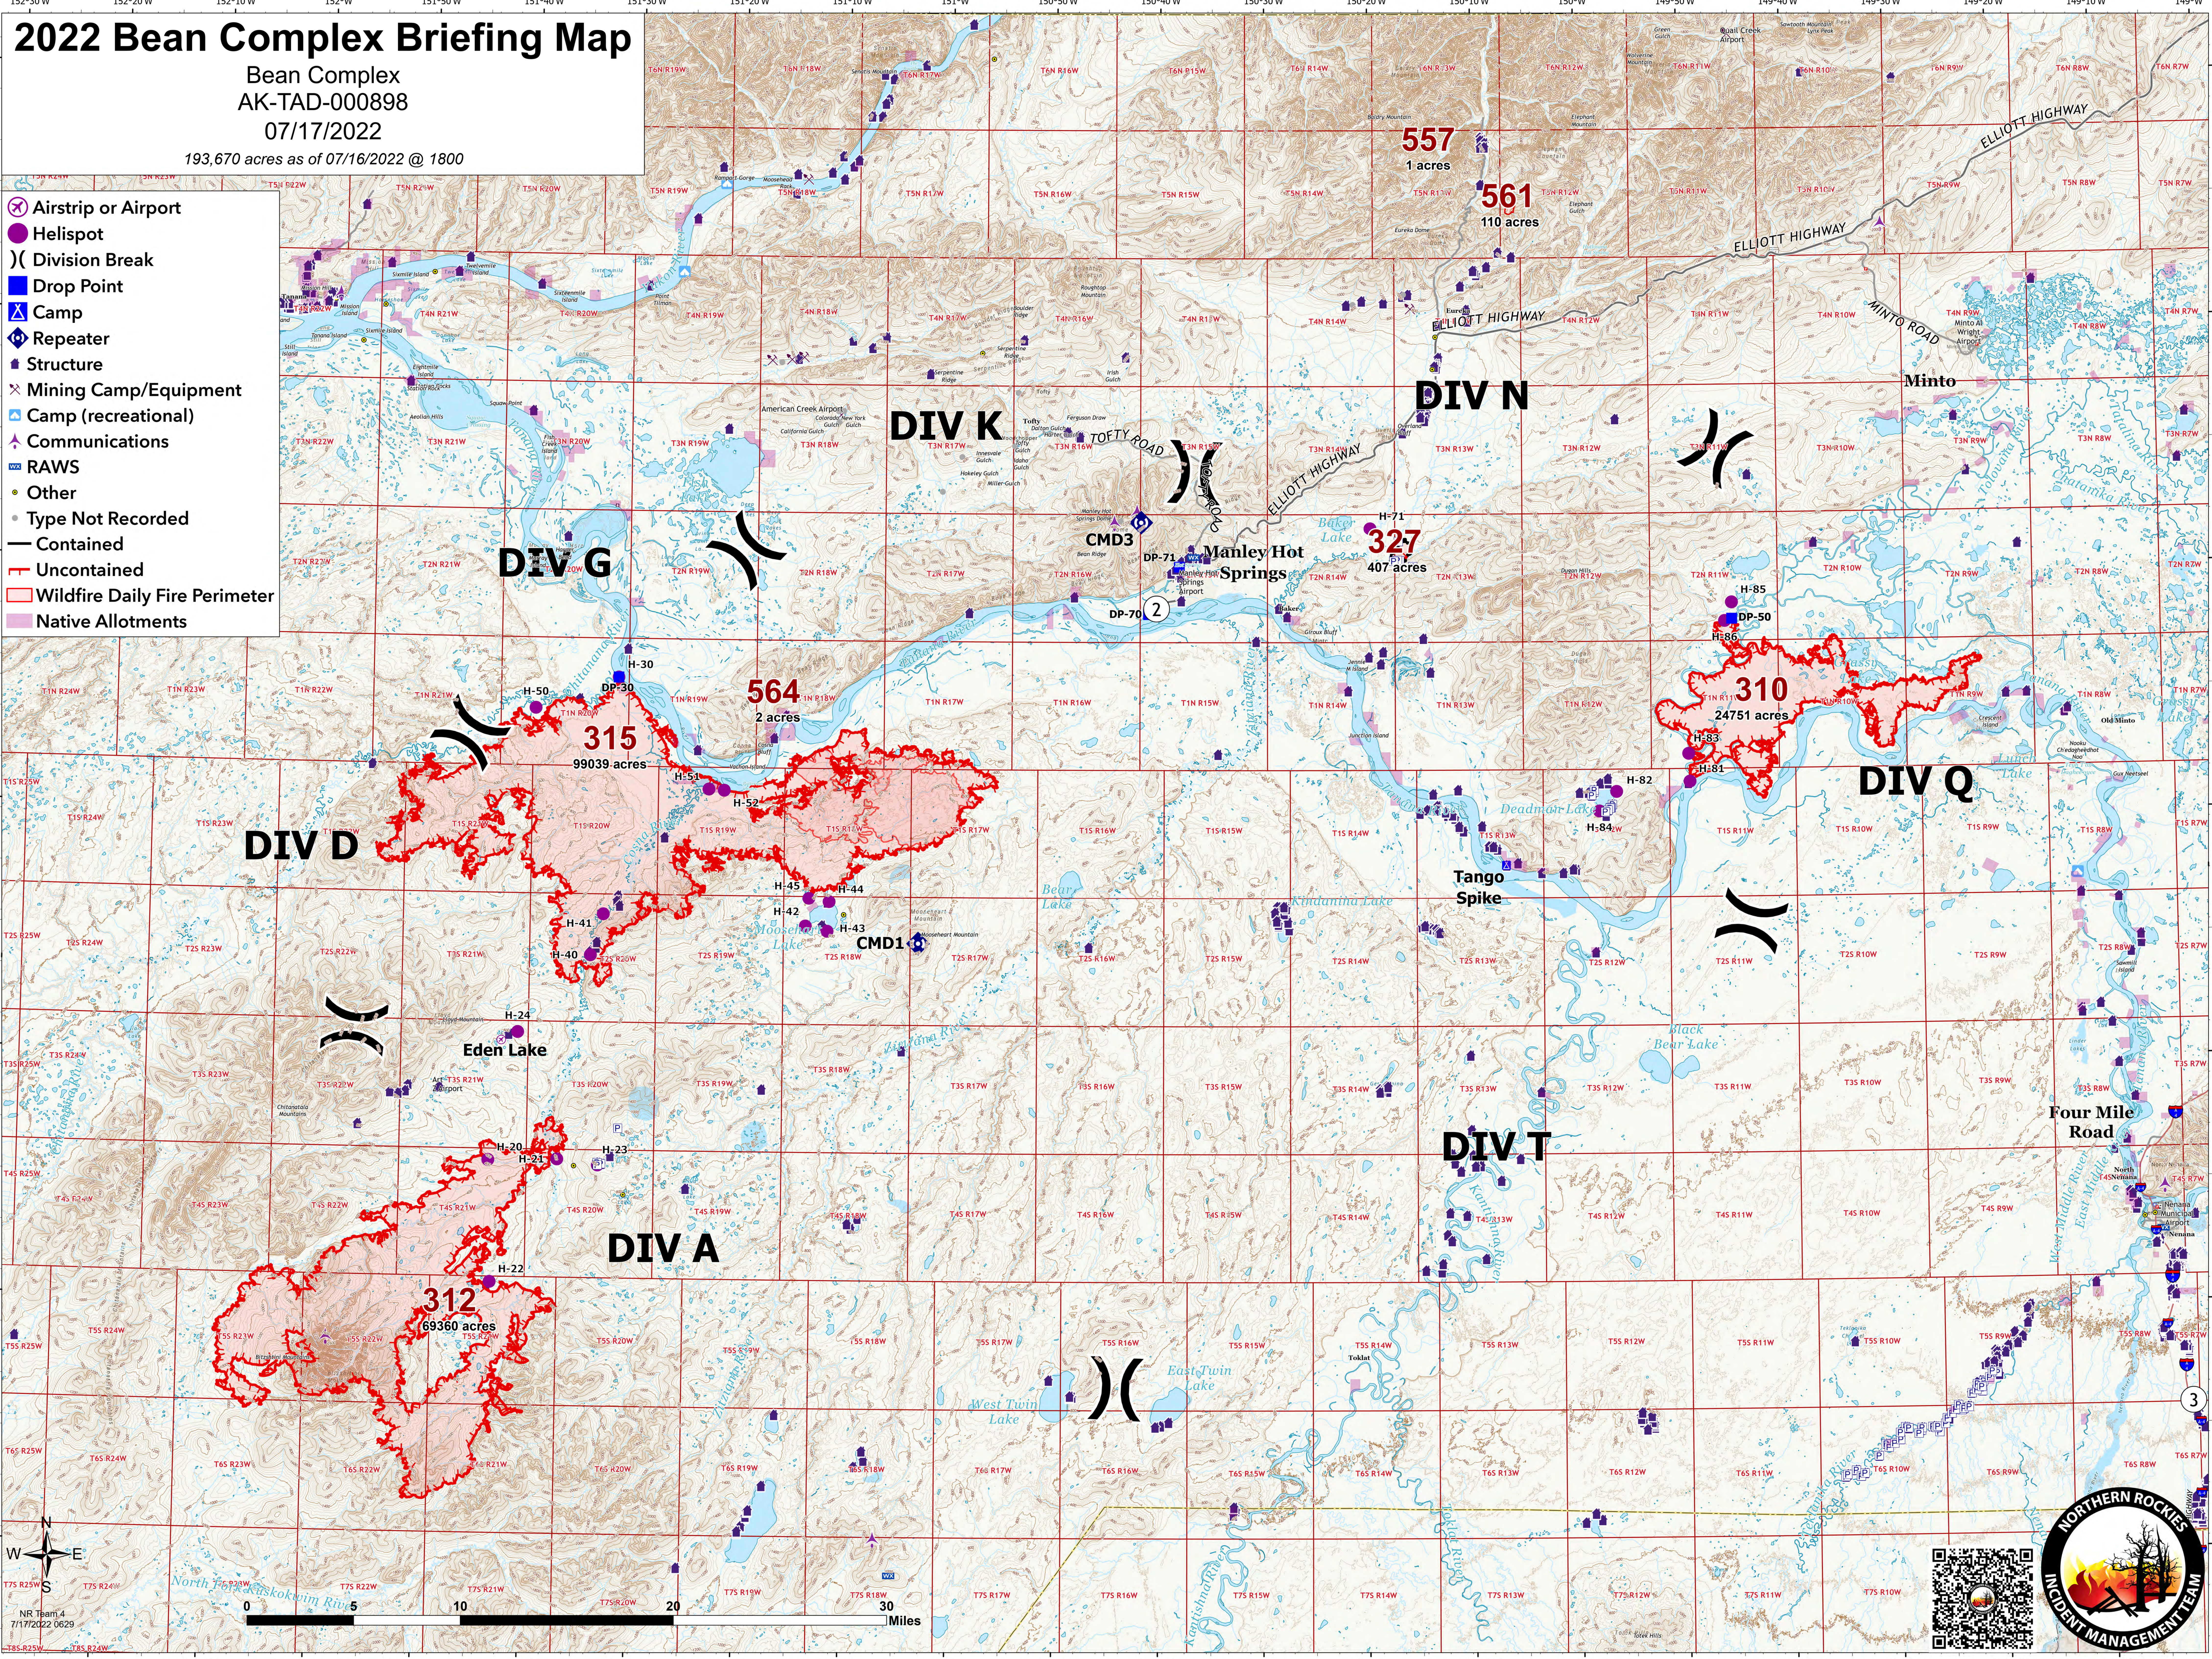

# 2022 Bean Complex Briefing Map

Bean Complex  
AK-TAD-000898

07/17/2022

193,670 acres as of 07/16/2022 @ 1800

- Airstrip or Airport
- Helispot
- Division Break
- Drop Point
- Camp
- Repeater
- Structure
- Mining Camp/Equipment
- Camp (recreational)
- Communications
- RAWS
- Other
- Type Not Recorded
- Contained
- Uncontained
- Wildfire Daily Fire Perimeter
- Native Allotments

NR Team 4  
7/17/2022 0629