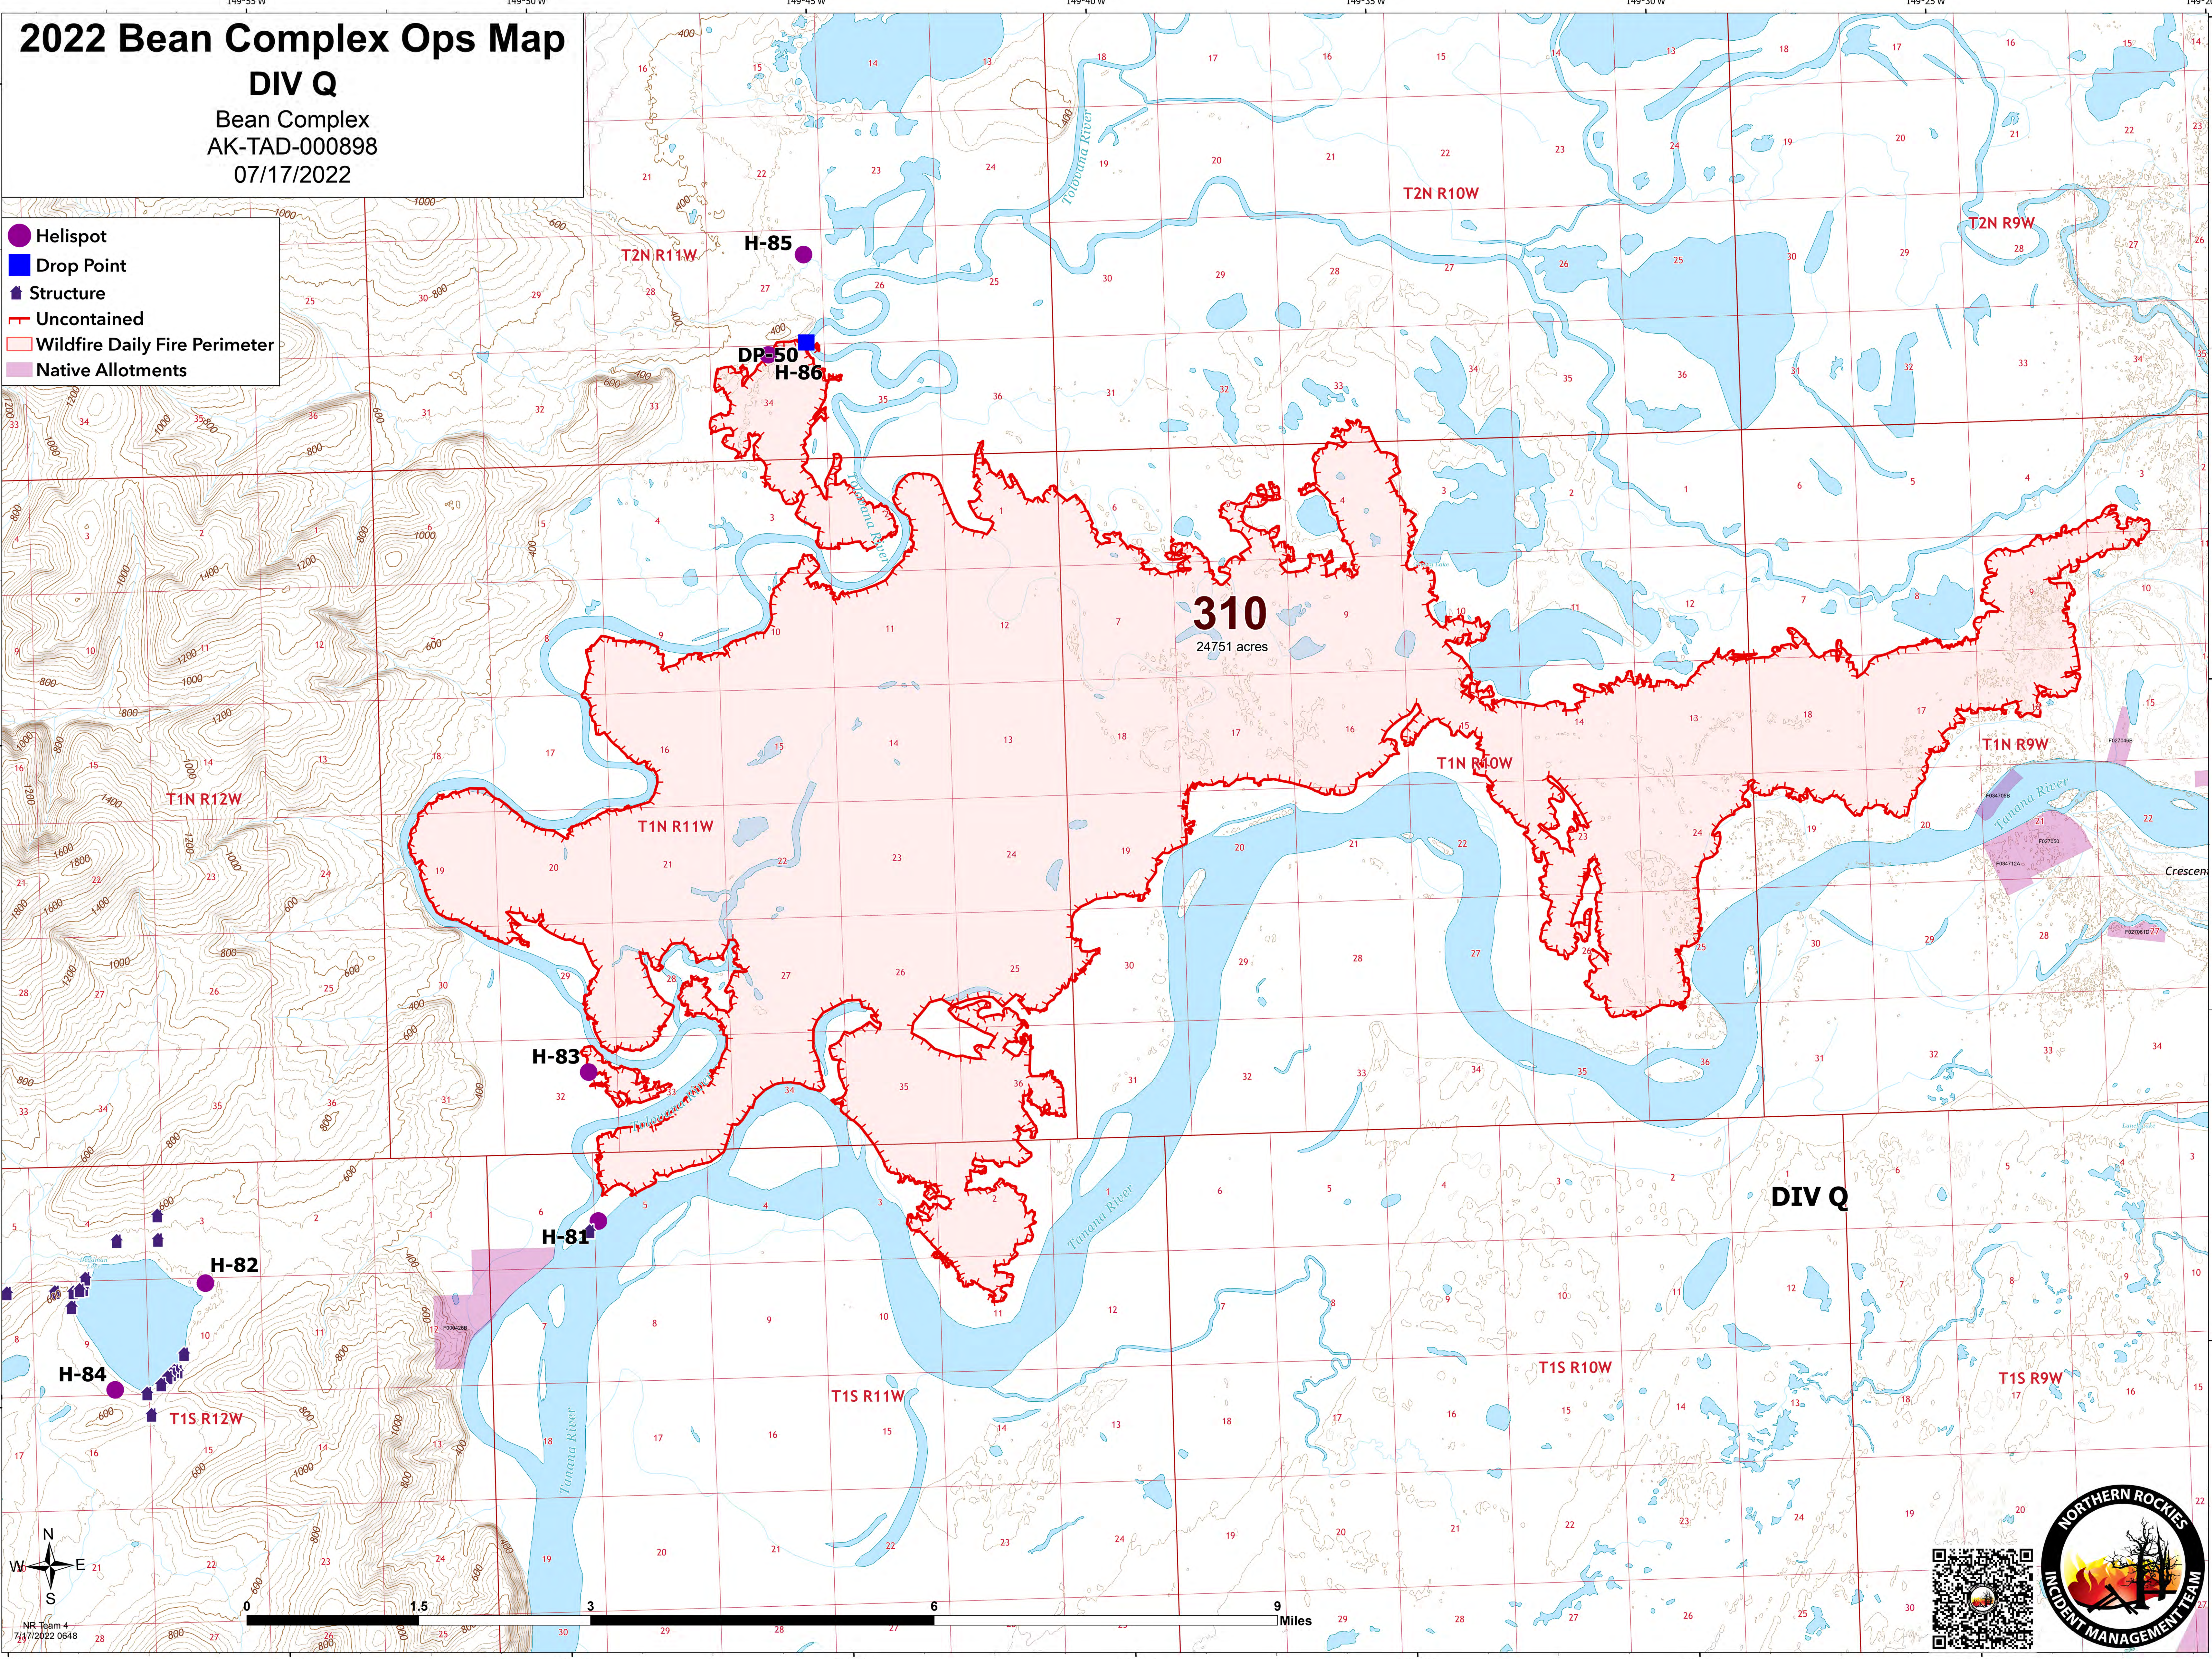

2022 Bean Complex Ops Map

DIV Q

Bean Complex
AK-TAD-000898
07/17/2022

- Helispot
- Drop Point
- 🏠 Structure
- Uncontained
- ▭ Wildfire Daily Fire Perimeter
- ▭ Native Allotments

NIR Team 4
7/17/2022 0648