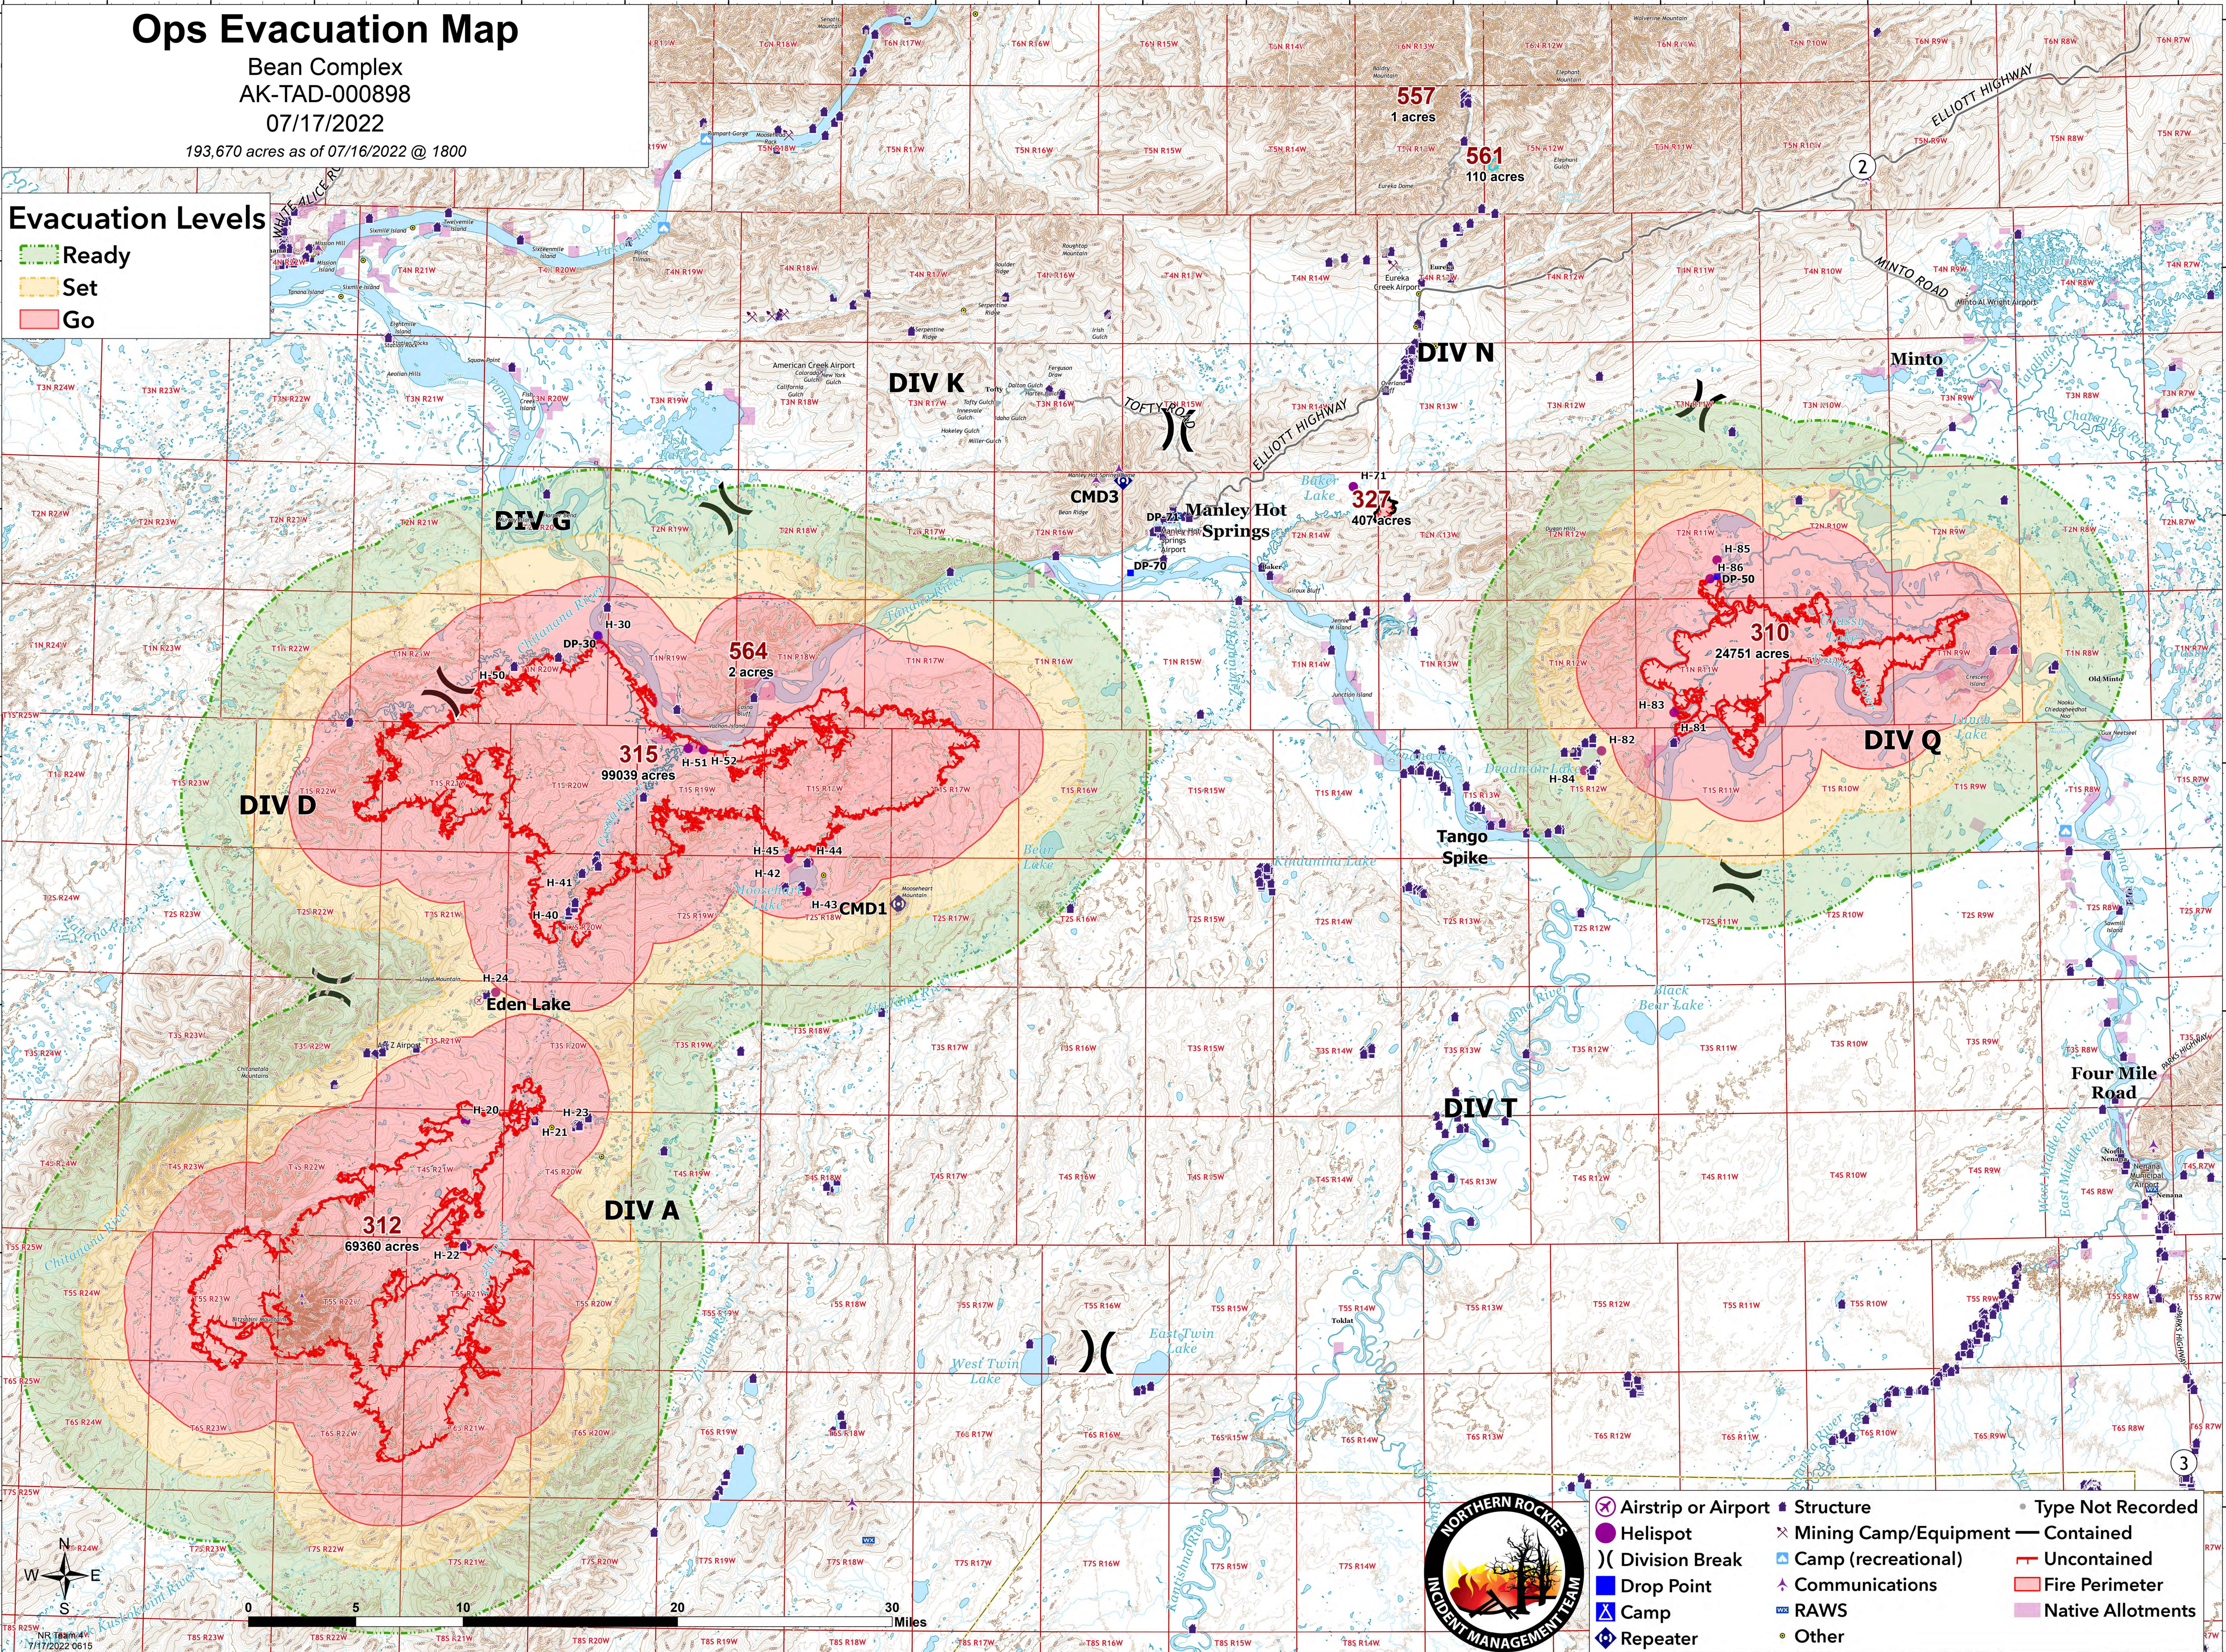

# Ops Evacuation Map

Bean Complex  
AK-TAD-000898

07/17/2022

193,670 acres as of 07/16/2022 @ 1800

## Evacuation Levels

- Ready
- Set
- Go

- Airstrip or Airport
- Helispot
- Drop Point
- Camp
- Repeater
- Structure
- Mining Camp/Equipment
- Camp (recreational)
- Communications
- RAWS
- Type Not Recorded
- Contained
- Uncontained
- Fire Perimeter
- Native Allotments