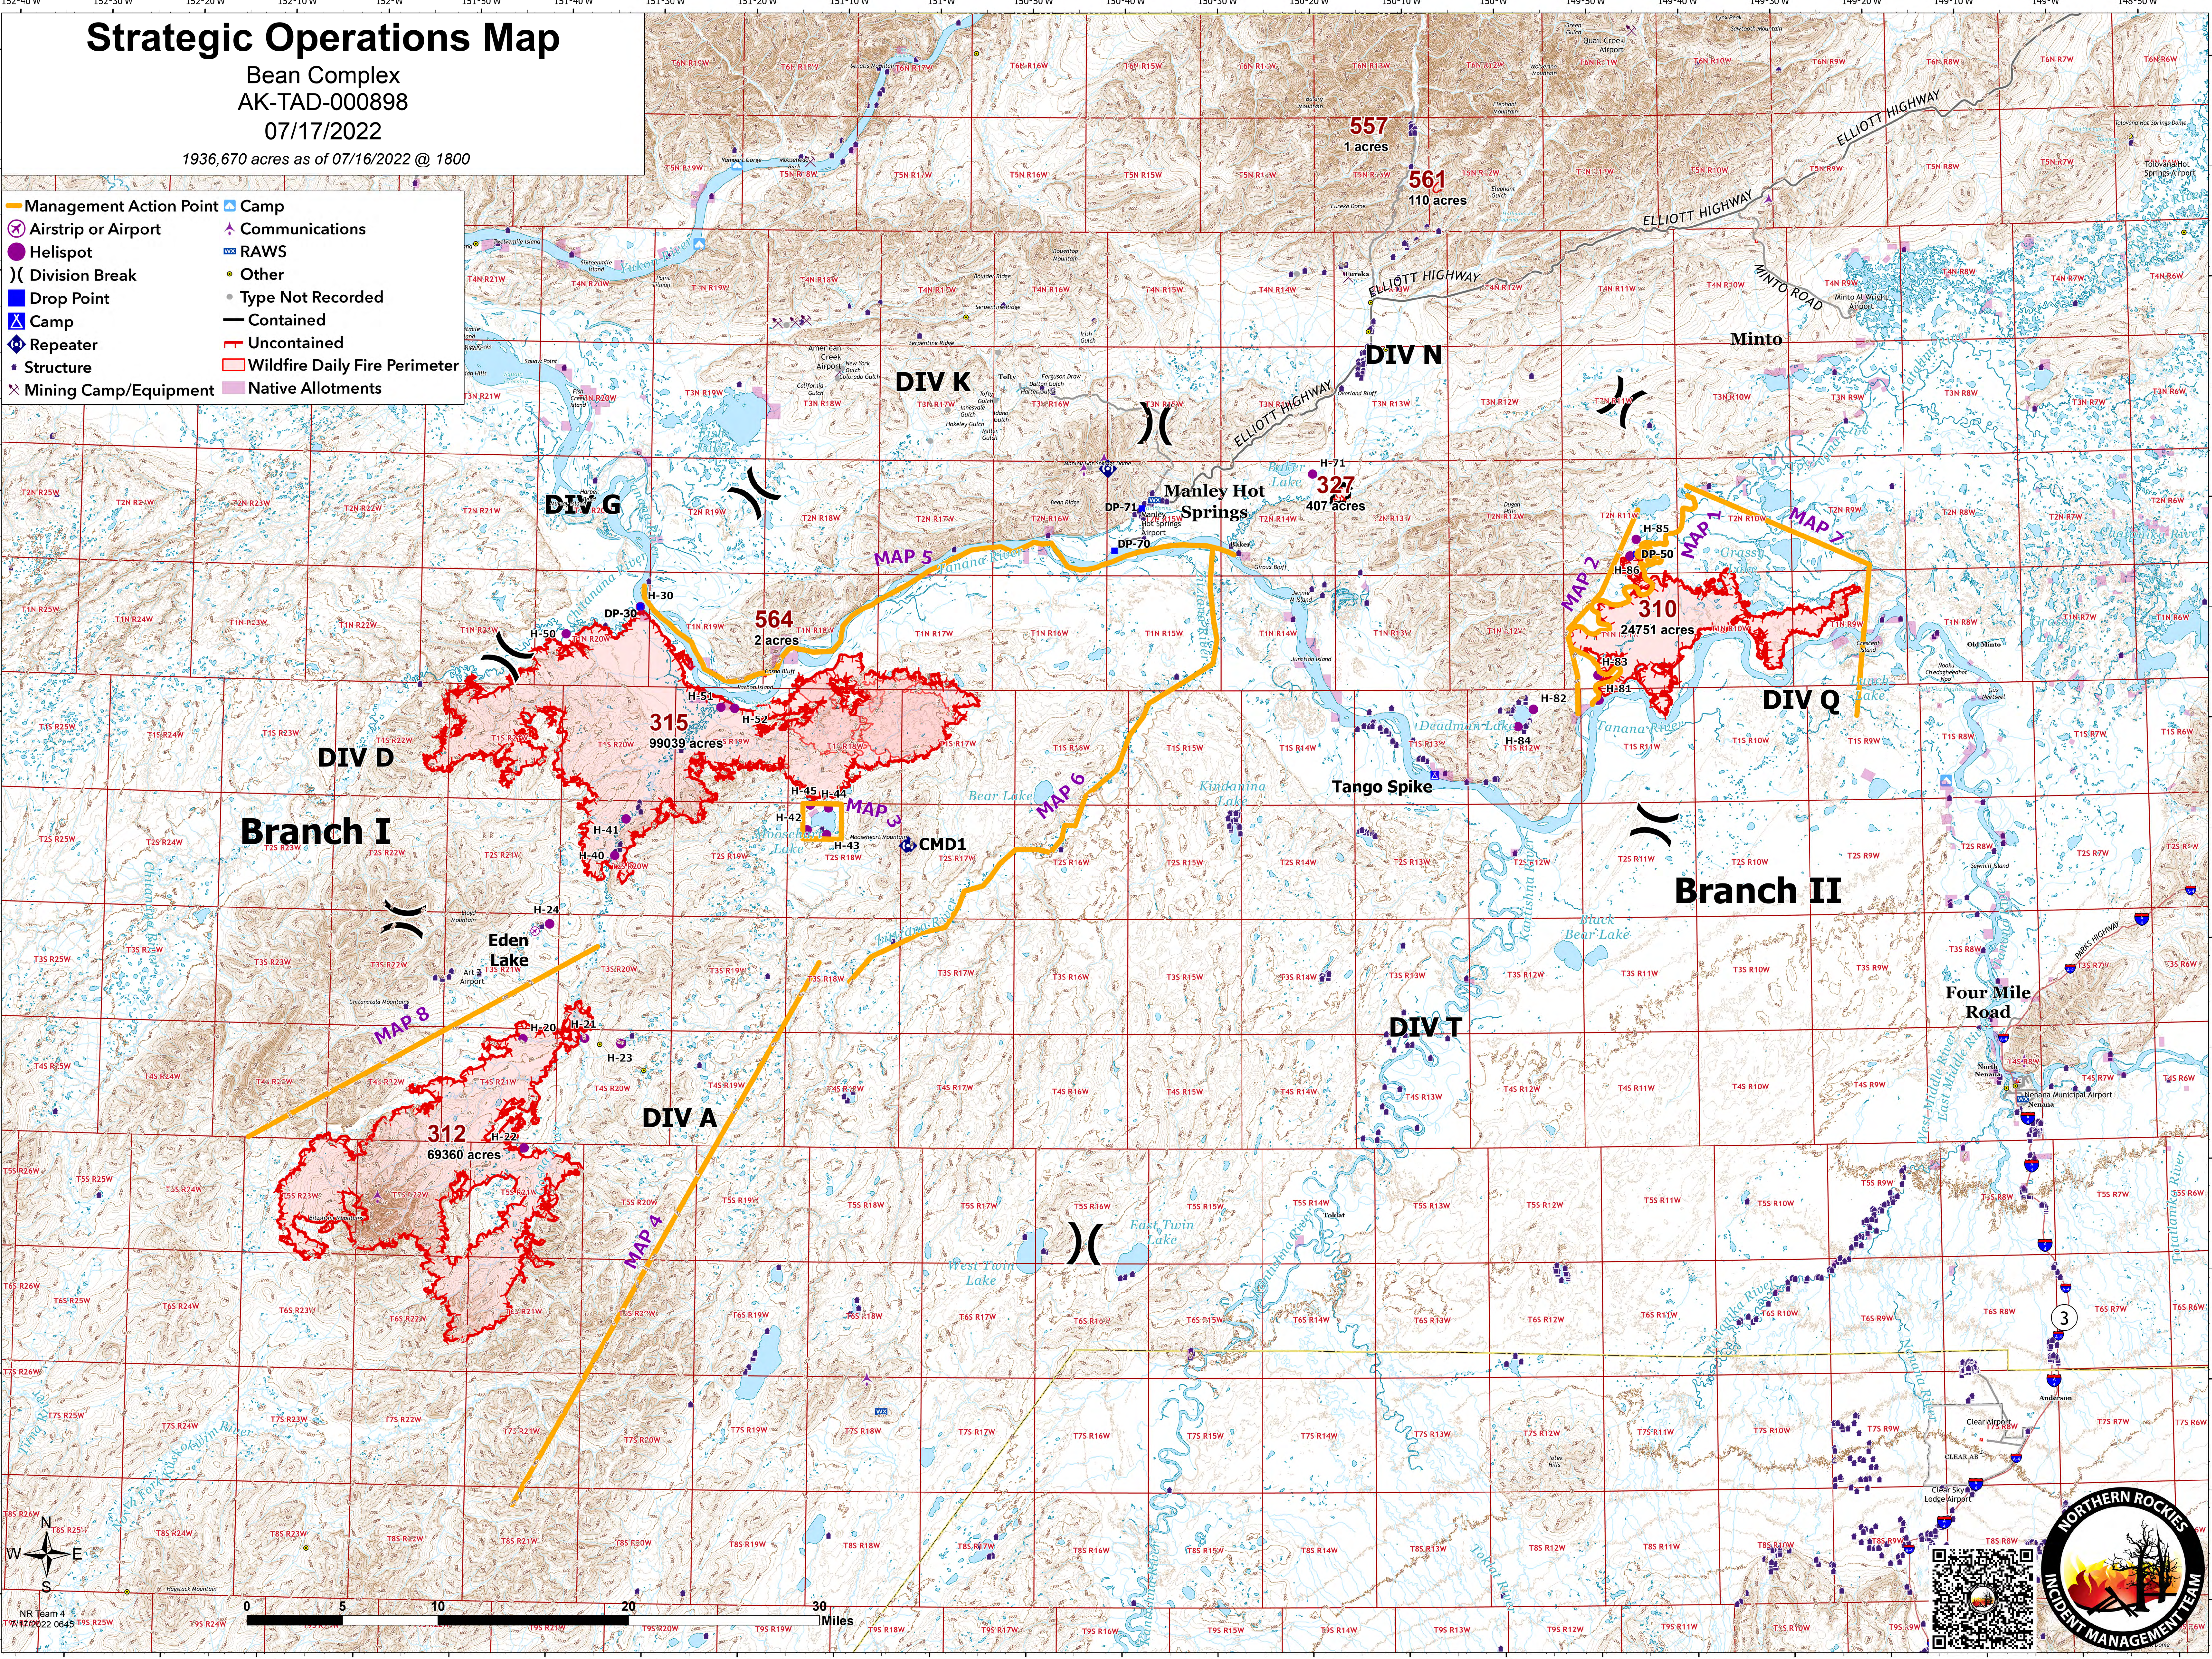

Strategic Operations Map

Bean Complex
AK-TAD-000898

07/17/2022

1936,670 acres as of 07/16/2022 @ 1800

- Management Action Point
- Airstrip or Airport
- Helispot
- Division Break
- Drop Point
- Repeater
- Structure
- Mining Camp/Equipment
- Camp
- RAWs
- Other
- Type Not Recorded
- Contained
- Uncontained
- Wildfire Daily Fire Perimeter
- Native Allotments
- Communications
- Communications

NR Team 4
179172022 0645 T95 R25W

179172022 0645 T95 R25W