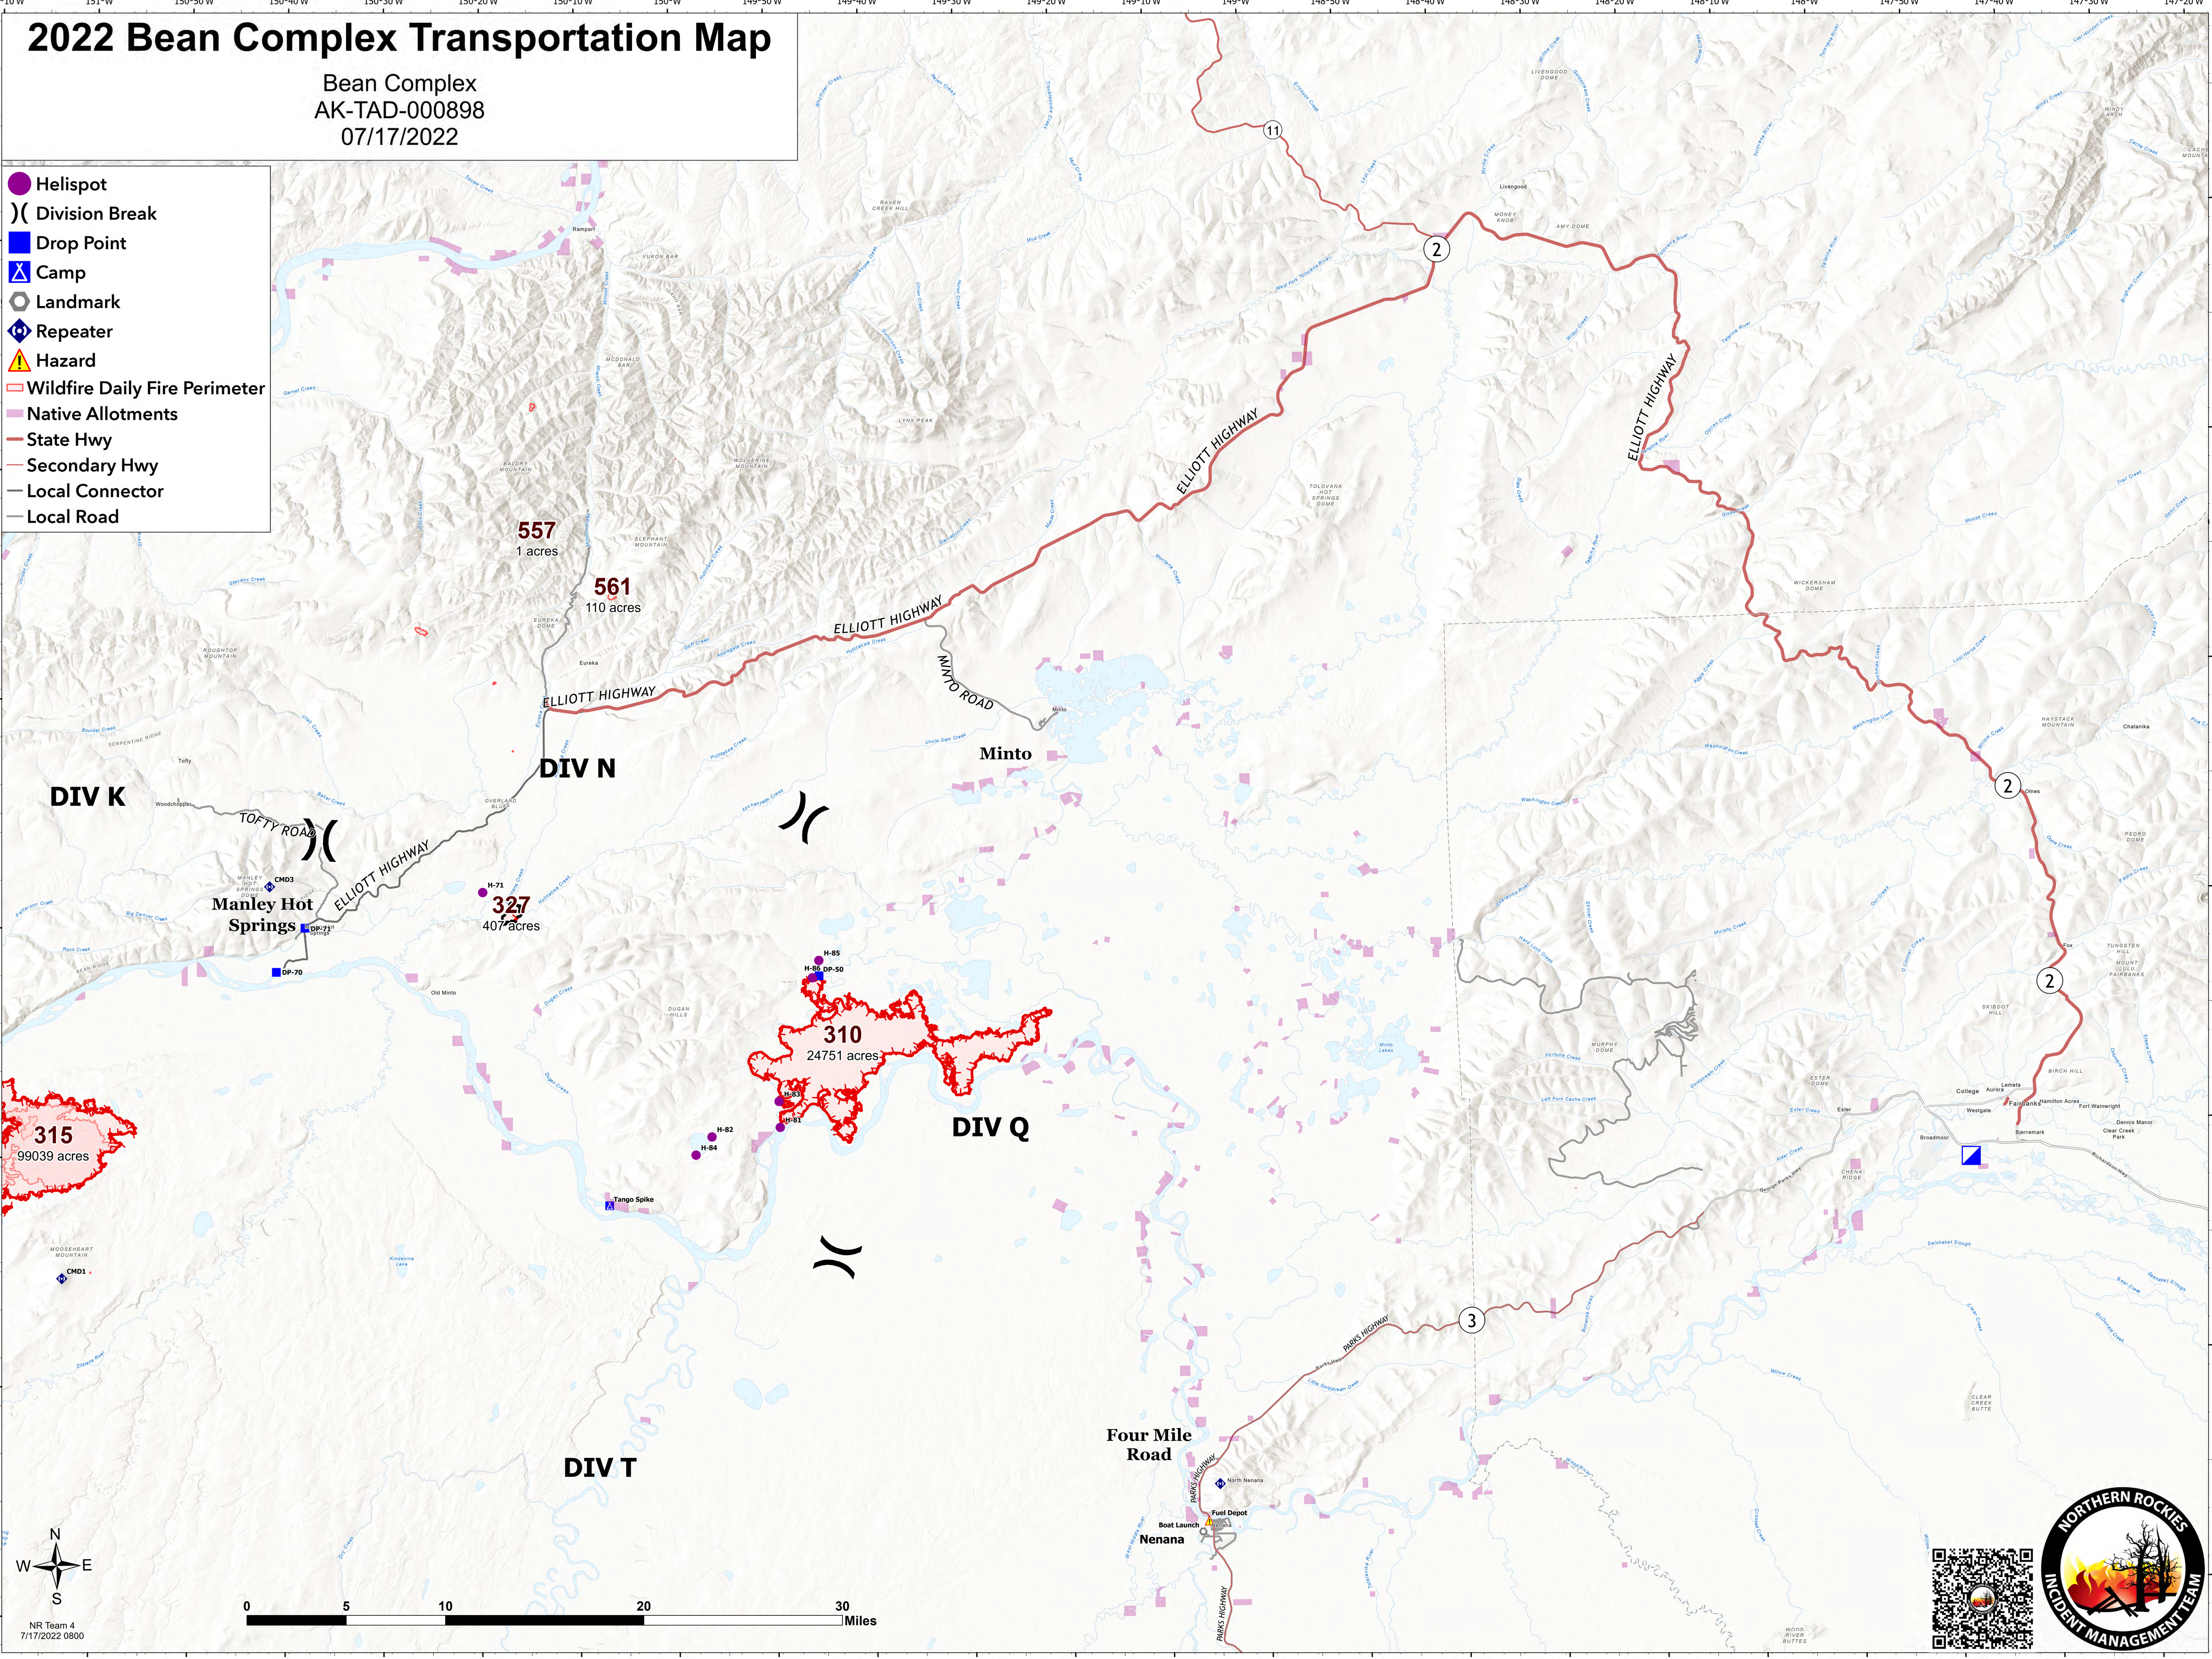

2022 Bean Complex Transportation Map

Bean Complex
AK-TAD-000898
07/17/2022

- Helispot
-) Division Break
- Drop Point
- ⊠ Camp
- ⊙ Landmark
- ⊕ Repeater
- ⚠ Hazard
- ▭ Wildfire Daily Fire Perimeter
- ▭ Native Allotments
- State Hwy
- Secondary Hwy
- Local Connector
- Local Road

NR Team 4
7/17/2022 0800