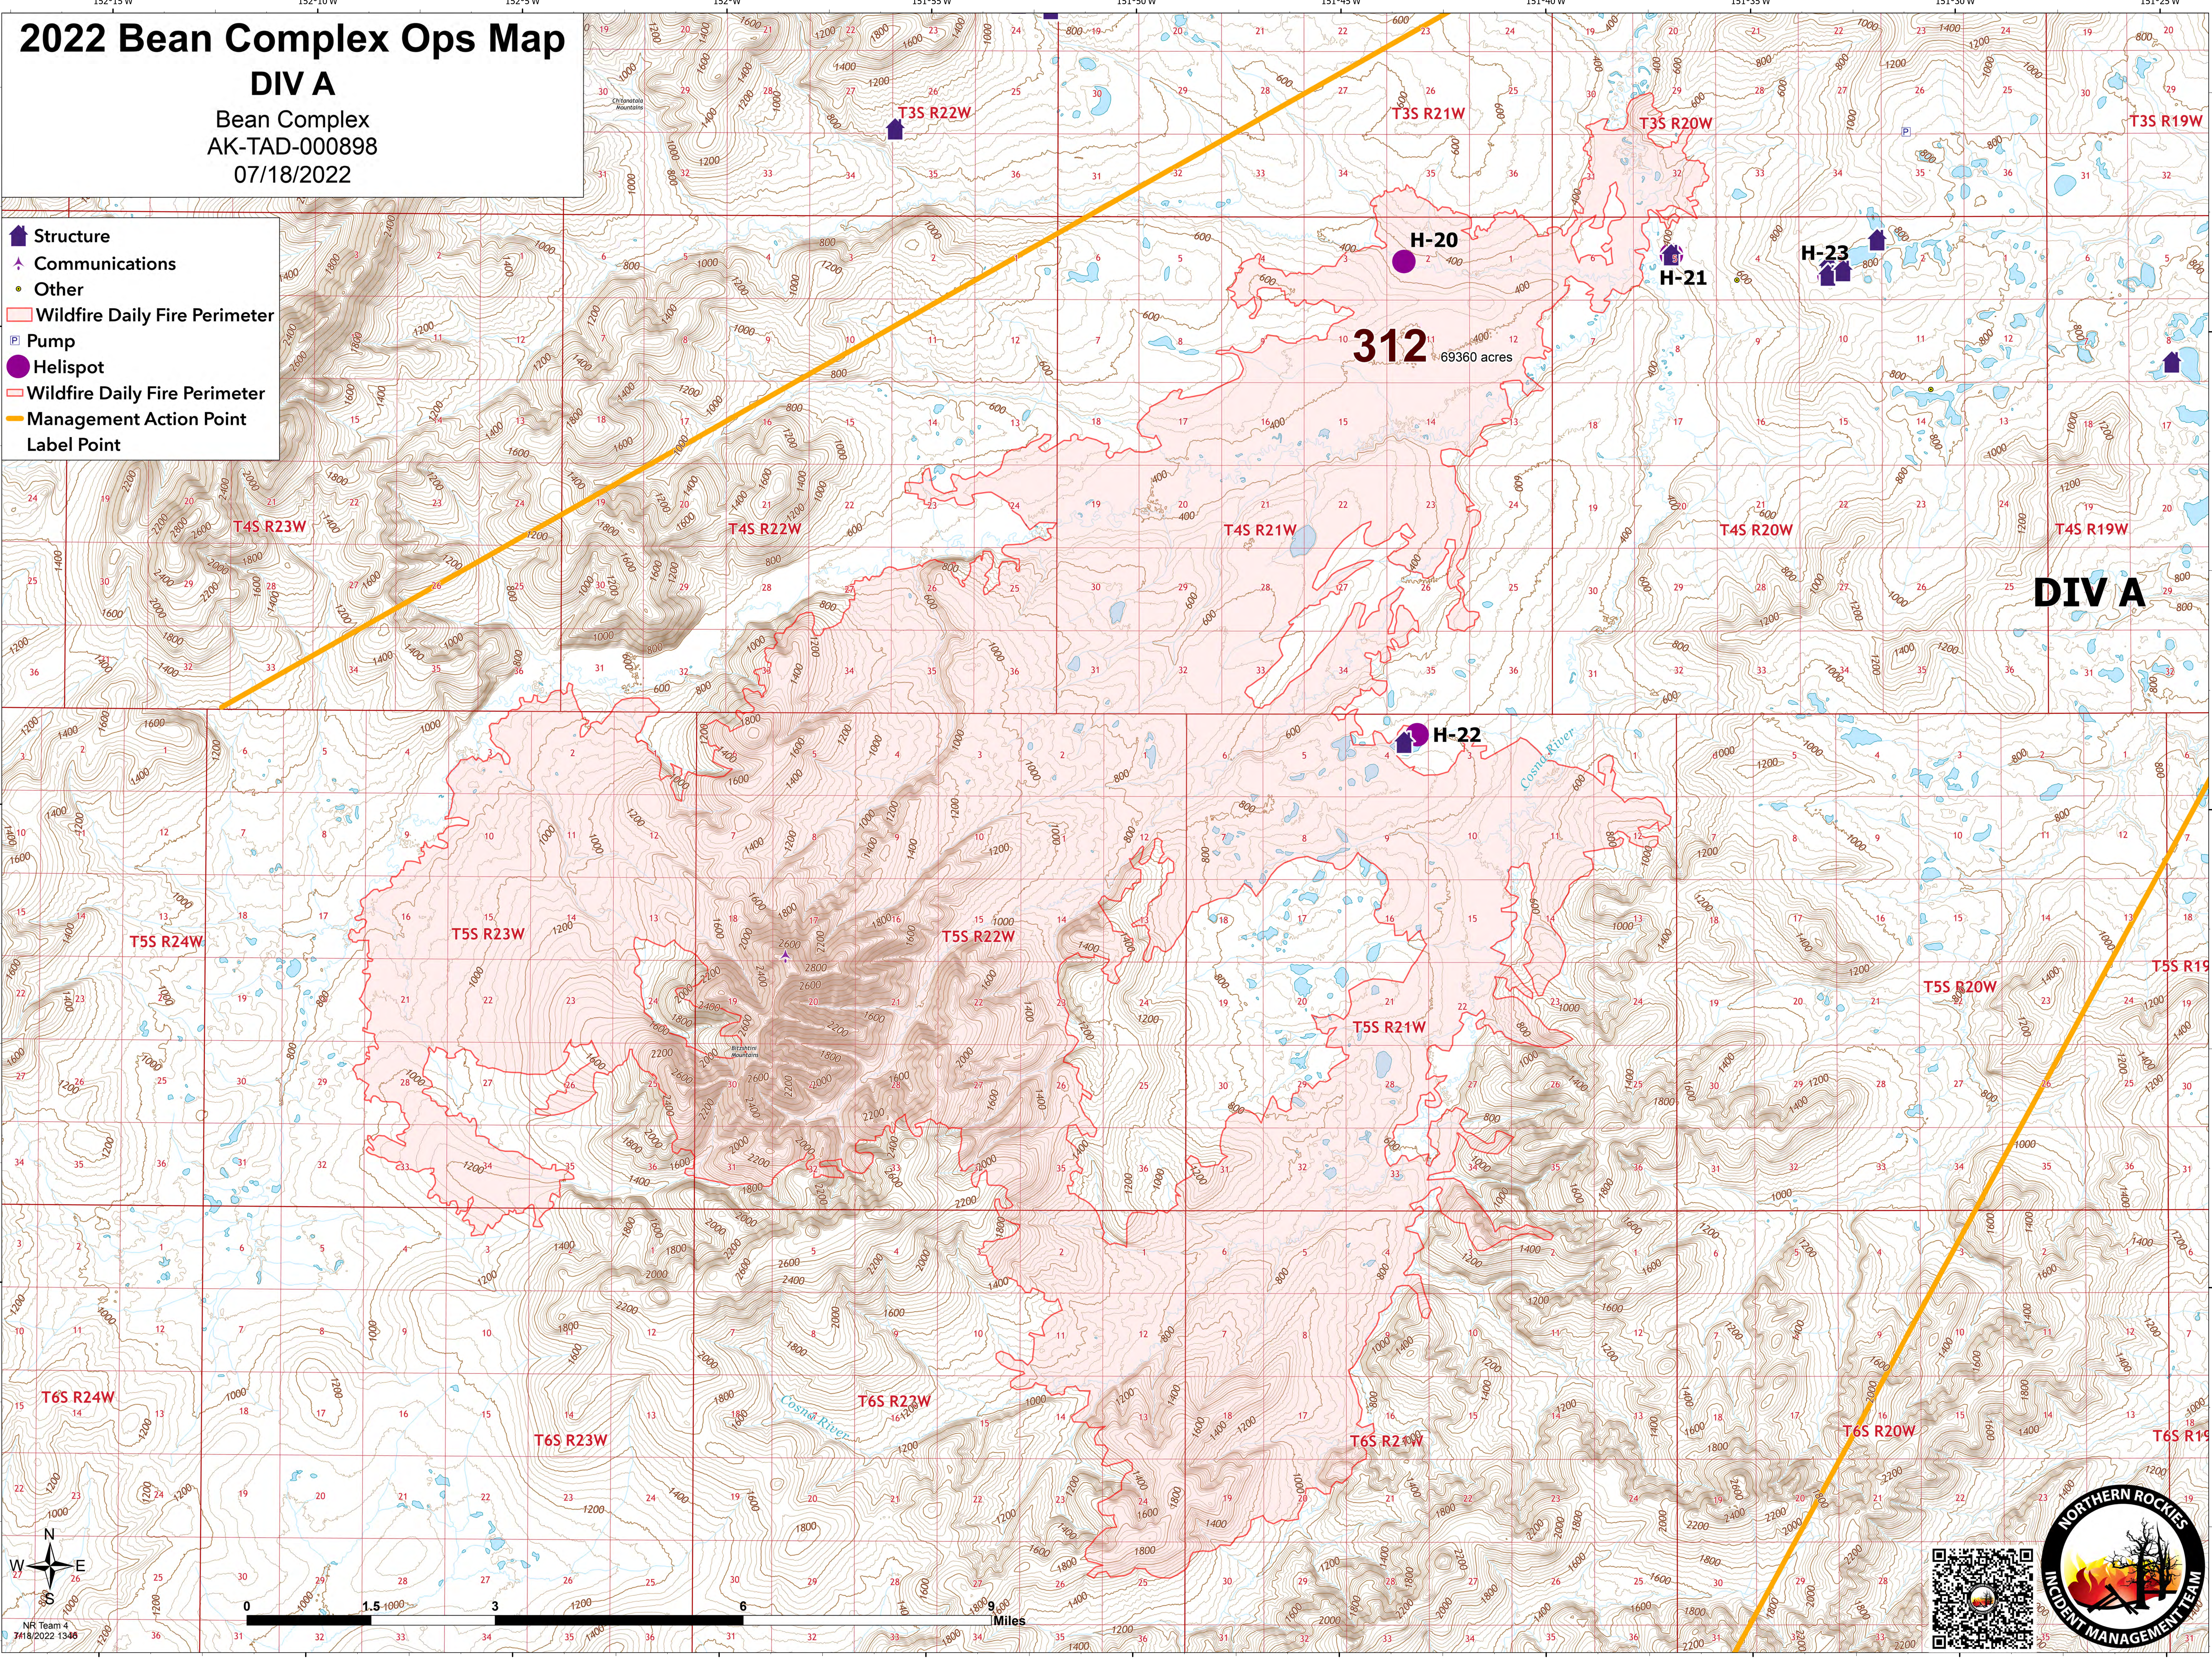

# 2022 Bean Complex Ops Map

## DIV A

Bean Complex  
AK-TAD-000898  
07/18/2022

- Structure
- Communications
- Other
- Wildfire Daily Fire Perimeter
- Pump
- Helispot
- Wildfire Daily Fire Perimeter
- Management Action Point
- Label Point

# 2022 Bean Complex Ops Map

**DIV D/G**  
Bean Complex  
AK-TAD-000898  
07/18/2022

- Structure
- Other
- Wildfire Daily Fire Perimeter
- Native Allotments
- Airstrip or Airport
- Helispot
- Division Break
- Drop Point
- Repeater
- Wildfire Daily Fire Perimeter
- Management Action Point
- Label Point