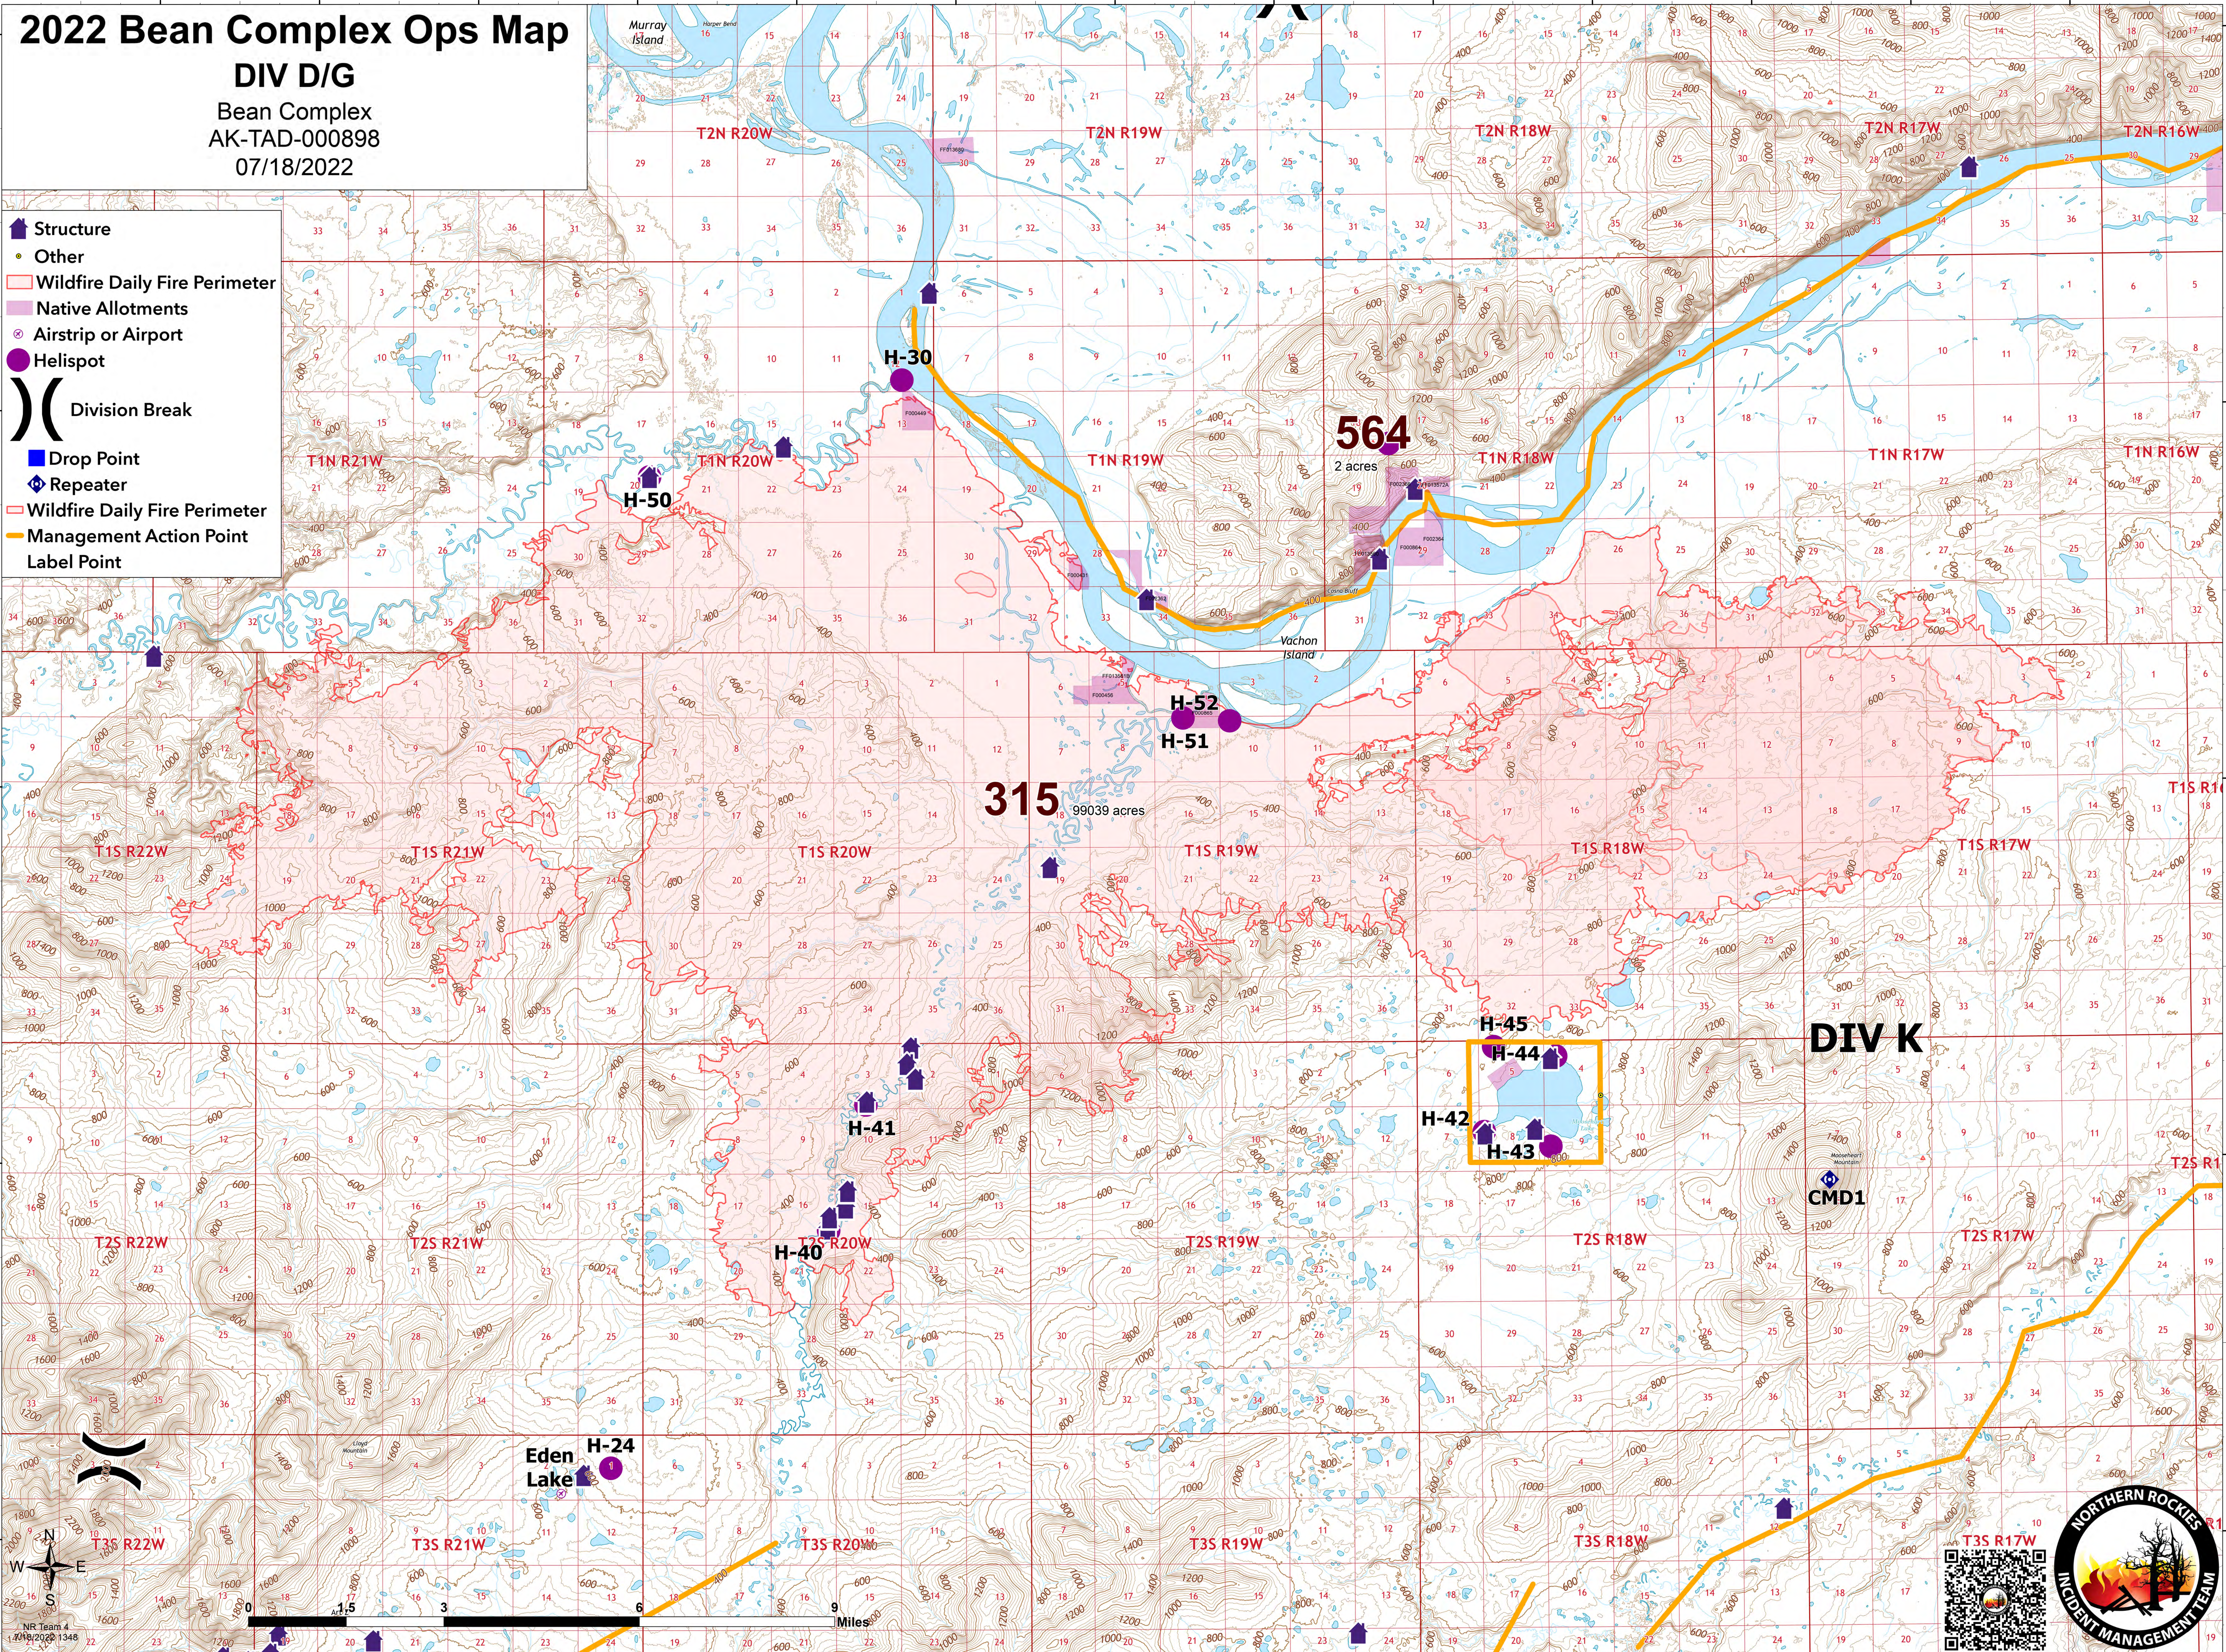

# 2022 Bean Complex Ops Map

## DIV A

Bean Complex  
AK-TAD-000898  
07/18/2022

- Structure
- Communications
- Other
- Wildfire Daily Fire Perimeter
- Pump
- Helispot
- Wildfire Daily Fire Perimeter
- Management Action Point
- Label Point

# 2022 Bean Complex Ops Map

**DIV D/G**  
Bean Complex  
AK-TAD-000898  
07/18/2022

- Structure
- Other
- Wildfire Daily Fire Perimeter
- Native Allotments
- Airstrip or Airport
- Helispot
- Division Break
- Drop Point
- Repeater
- Wildfire Daily Fire Perimeter
- Management Action Point
- Label Point