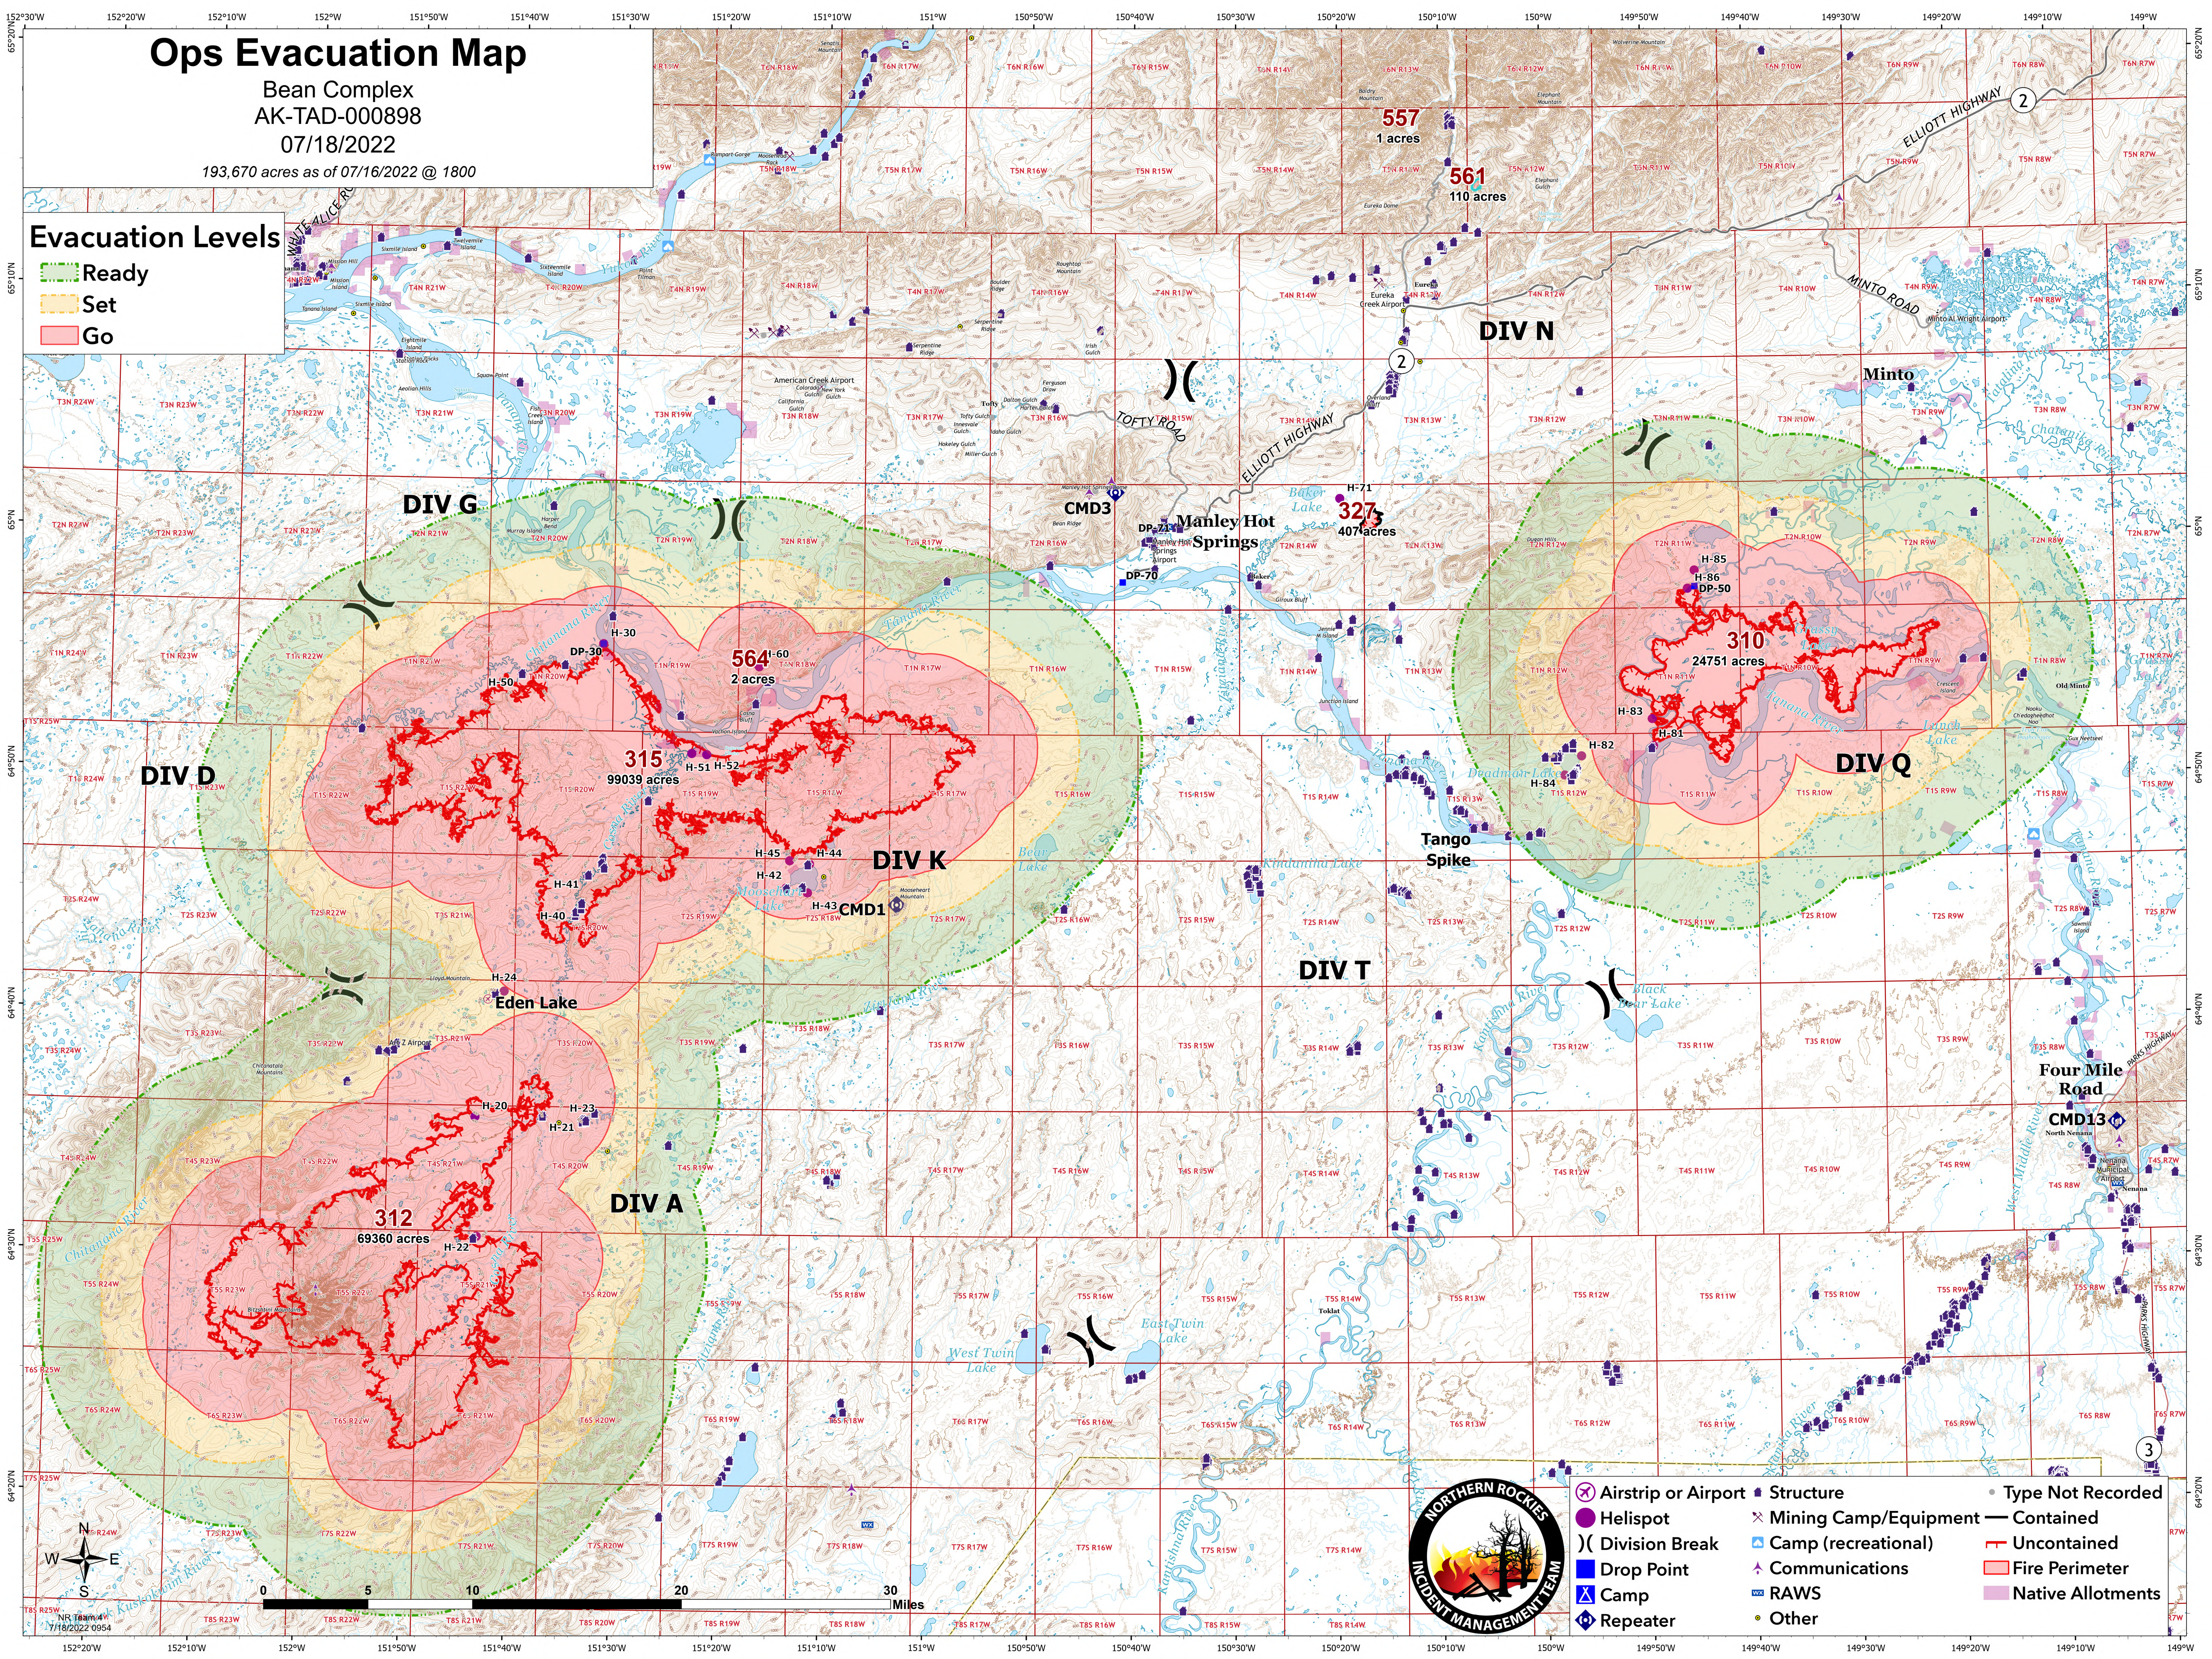

Ops Evacuation Map

Bean Complex
AK-TAD-000898

07/18/2022

193,670 acres as of 07/16/2022 @ 1800

Evacuation Levels

- Ready
- Set
- Go

- Airstrip or Airport
- Structure
- Type Not Recorded
- Helispot
- Mining Camp/Equipment
- Contained
- Drop Point
- Camp (recreational)
- Uncontained
- Camp
- Communications
- Fire Perimeter
- RAWS
- Repeater
- Other
- Native Allotments