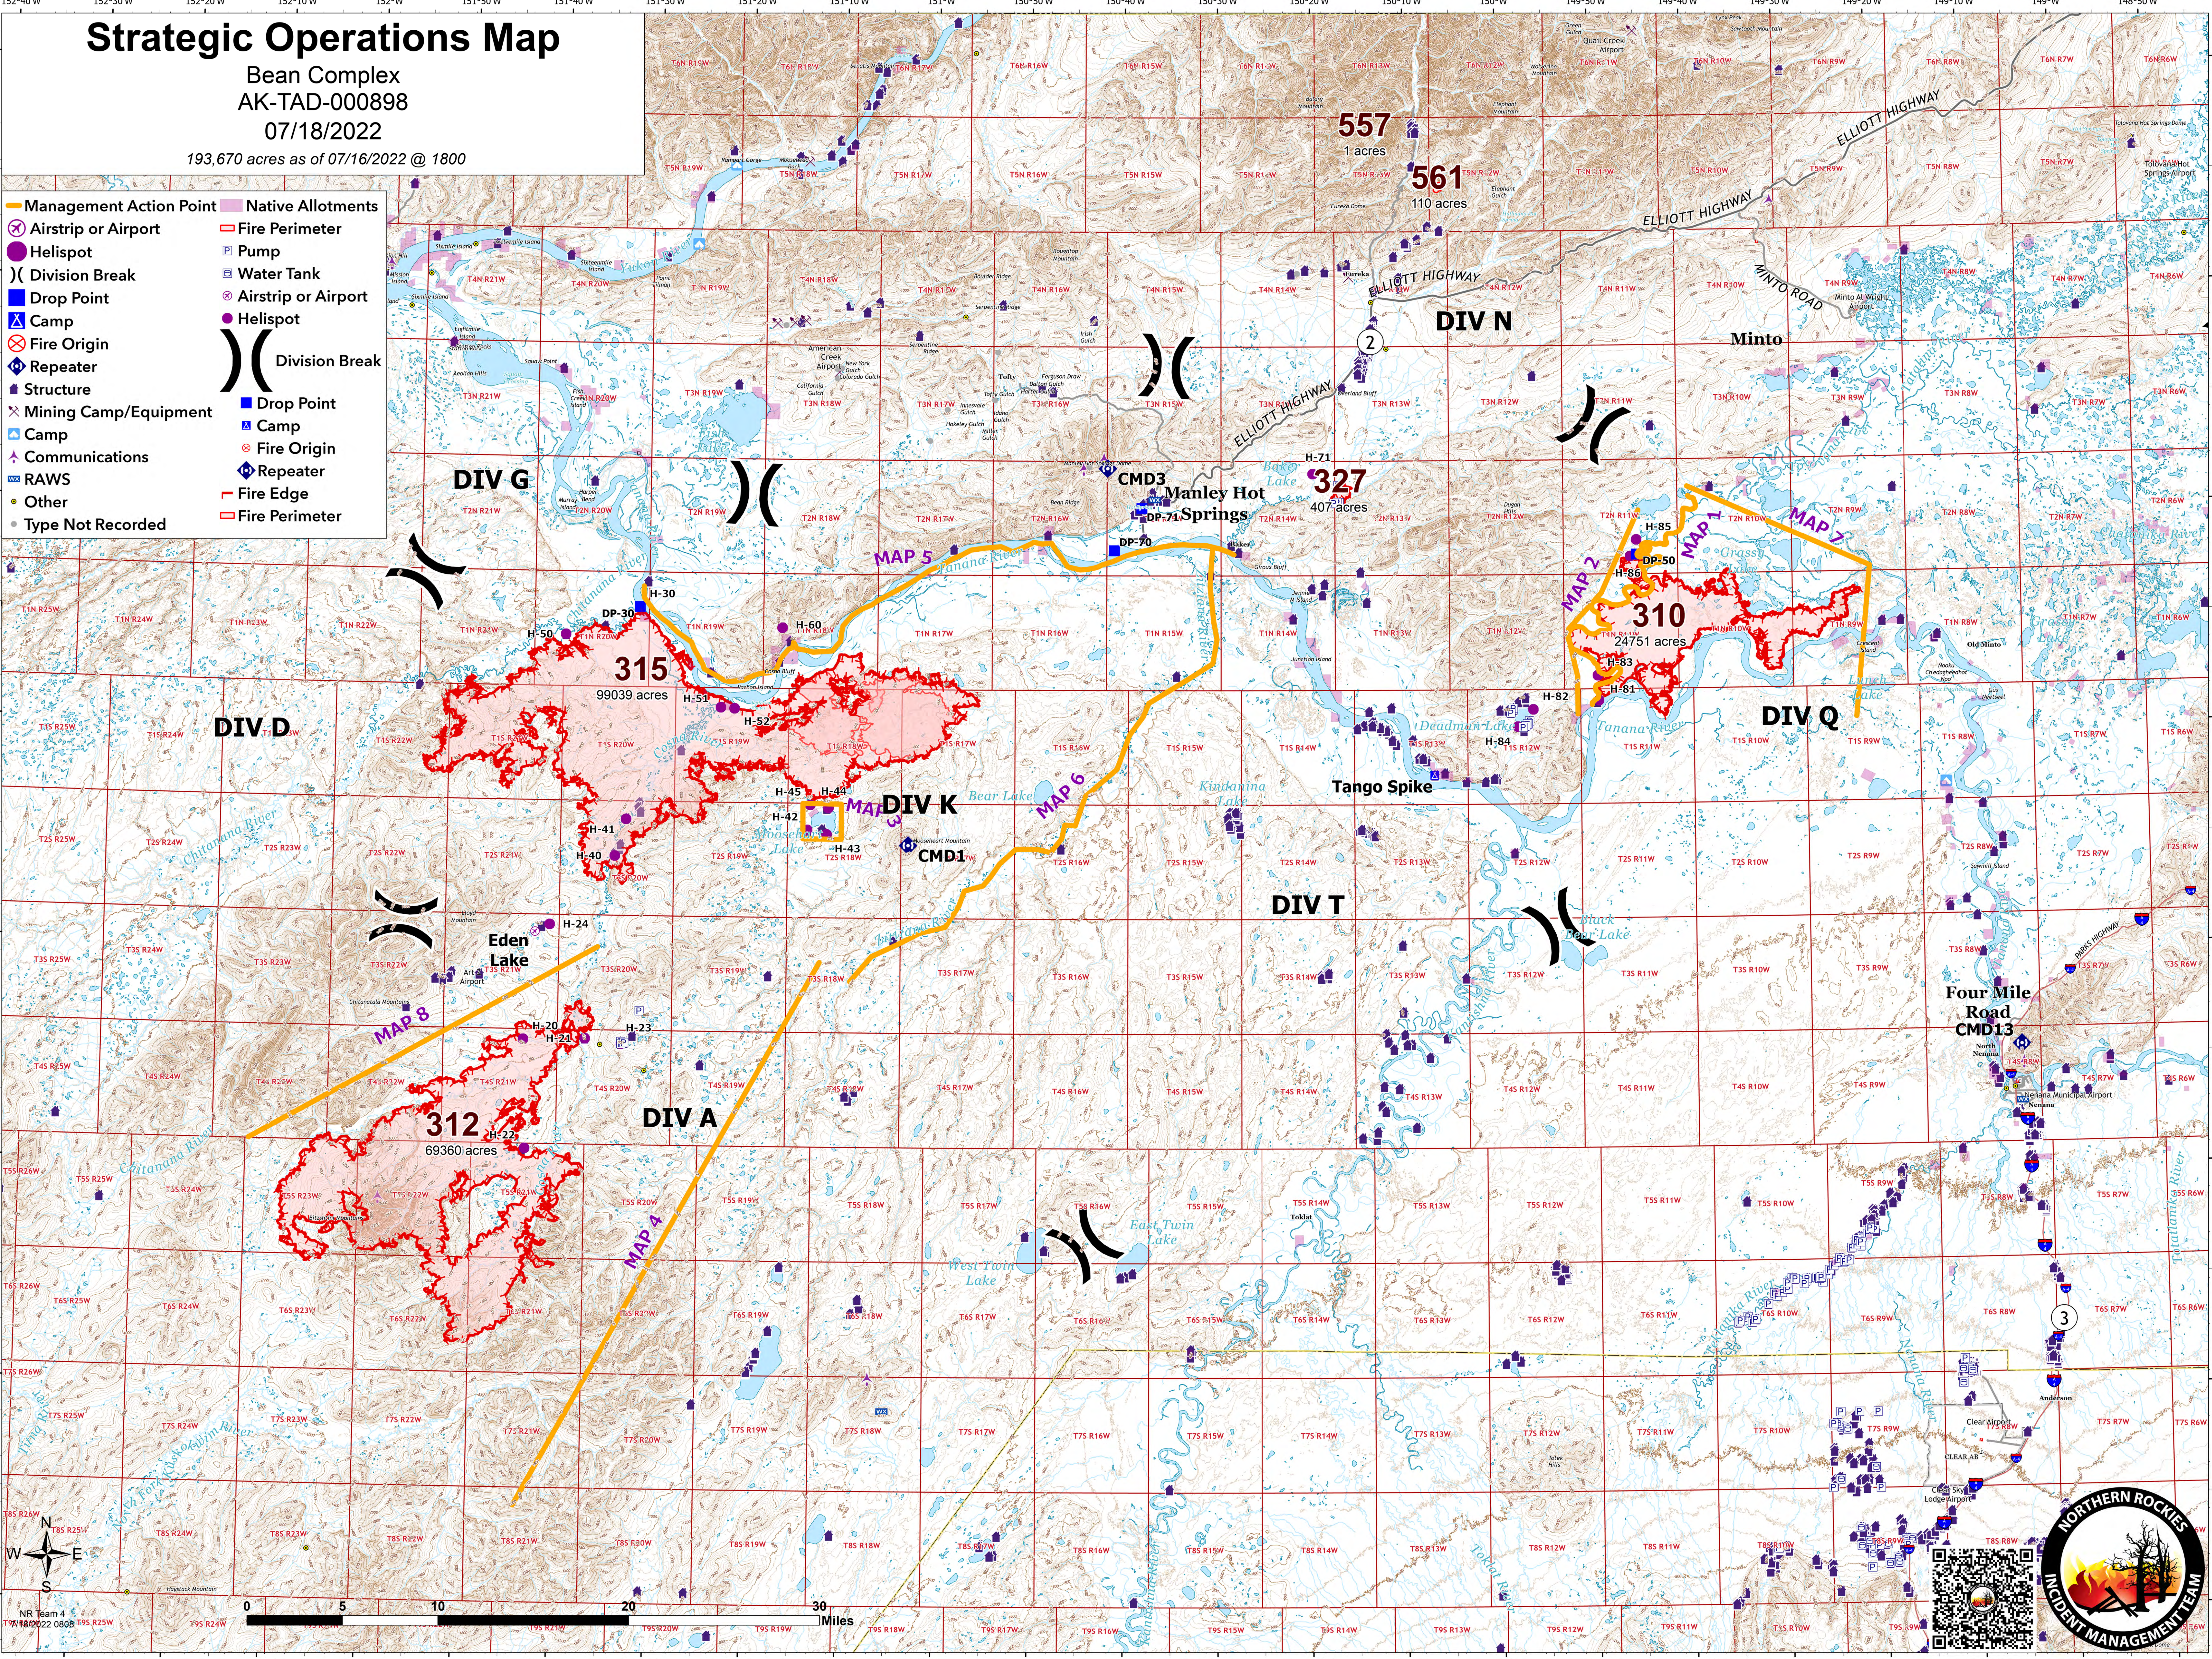

# Strategic Operations Map

Bean Complex  
AK-TAD-000898

07/18/2022

193,670 acres as of 07/16/2022 @ 1800

- Management Action Point
- Airstrip or Airport
- Helispot
- Division Break
- Drop Point
- Camp
- Fire Origin
- Repeater
- Structure
- Mining Camp/Equipment
- Camp
- Communications
- RAWS
- Other
- Type Not Recorded
- Native Allotments
- Fire Perimeter
- Pump
- Water Tank
- Airstrip or Airport
- Helispot
- Division Break
- Drop Point
- Camp
- Fire Origin
- Repeater
- Fire Edge
- Fire Perimeter

NR Team 4  
17918/07/2022 0808 T95 R25W

0 5 10 20 30 Miles