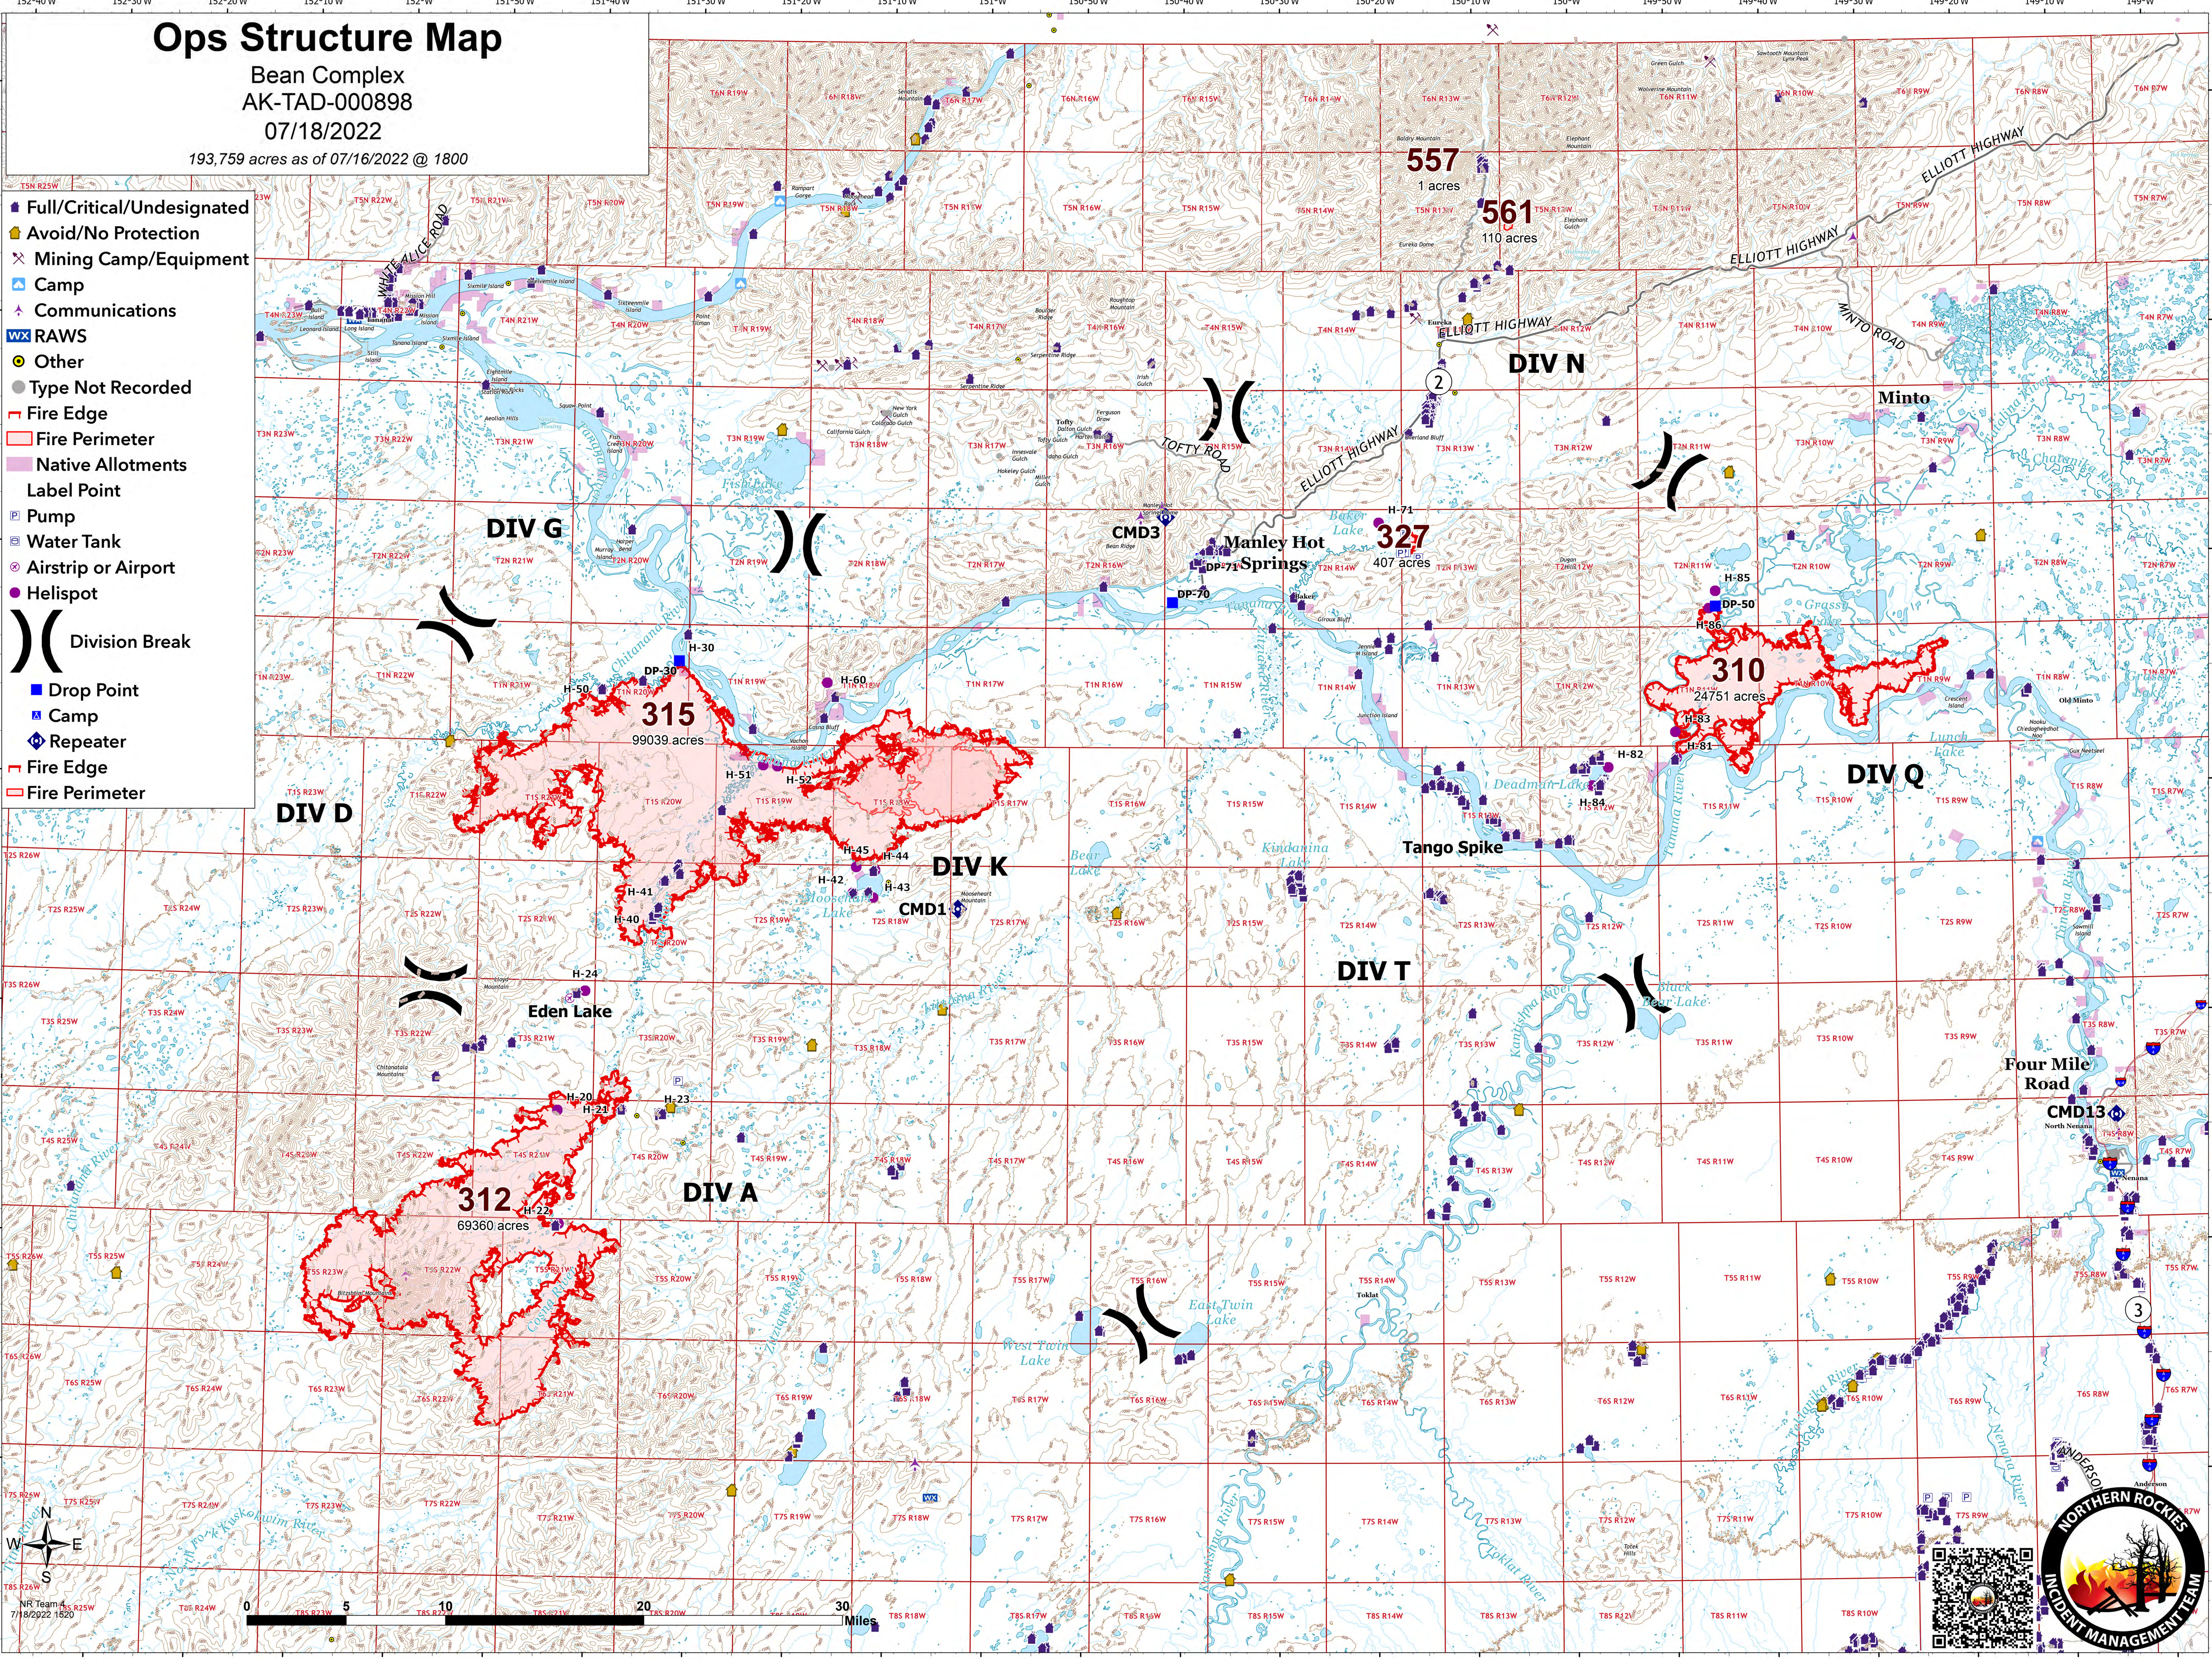

Ops Structure Map

Bean Complex
AK-TAD-000898
07/18/2022

193,759 acres as of 07/16/2022 @ 1800

- Full/Critical/Undesignated
- Avoid/No Protection
- Mining Camp/Equipment
- Camp
- Communications
- RAWS
- Other
- Type Not Recorded
- Fire Edge
- Fire Perimeter
- Native Allotments
- Label Point
- Pump
- Water Tank
- Airstrip or Airport
- Helisport
- Division Break
- Drop Point
- Camp
- Repeater
- Fire Edge
- Fire Perimeter

NR Team
7/18/2022 1620