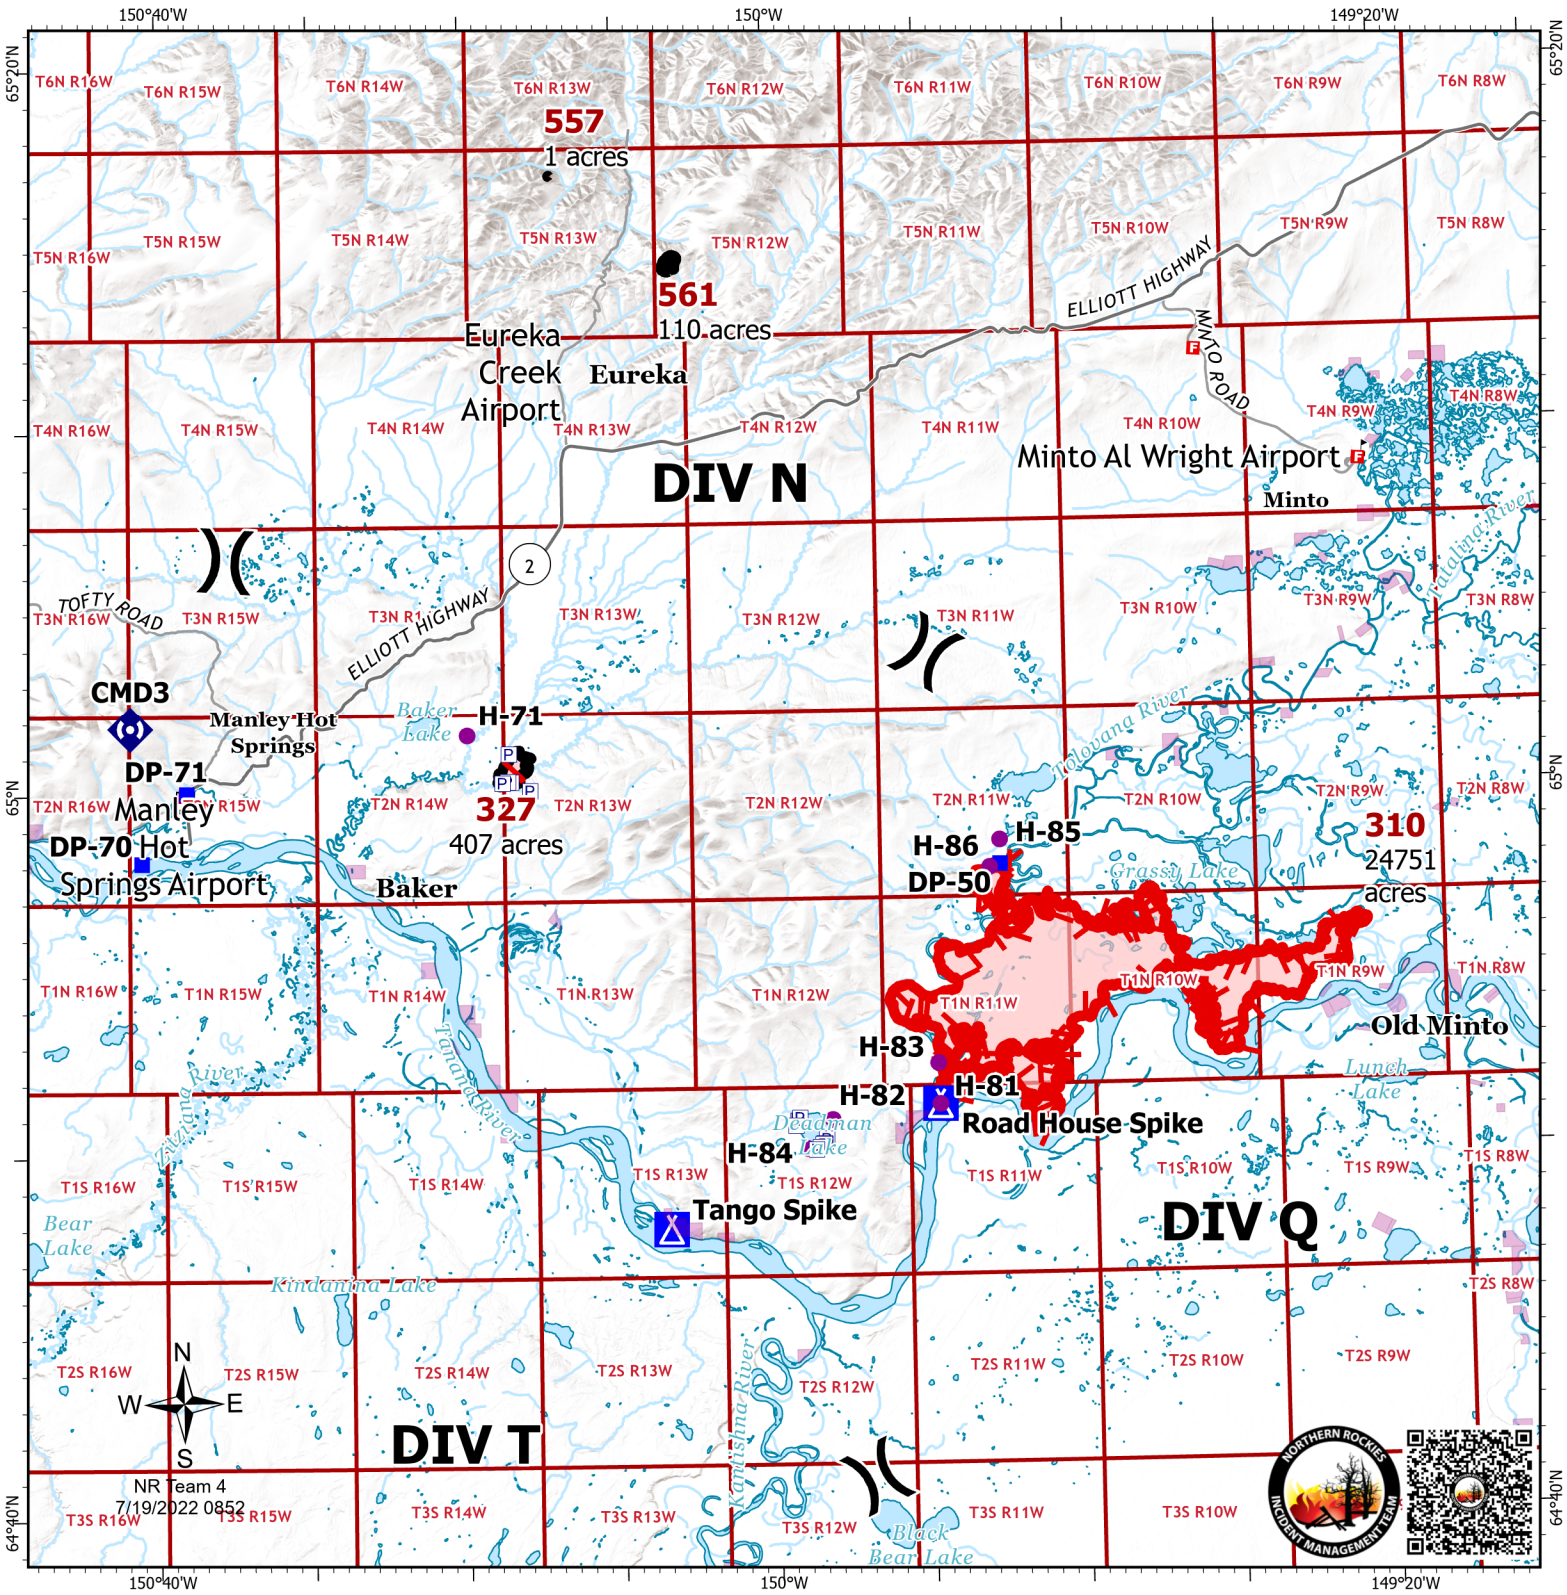

IAP Map

Bean Complex
AK-TAD-000898
07/19/2022

193,670 acres at 07/16 1800

- Wildfire Daily Fire Perimeter
- Pump
- Helispot
- Division Break
- Drop Point
- Camp
- Repeater
- Contained
- Uncontained

IAP Map

Bean Complex
AK-TAD-000898
07/19/2022

193,670 acres at 07/16 1800

- Wildfire Daily Fire Perimeter
- Pump
- Airstrip or Airport
- Helispot
- Division Break
- Drop Point
- Repeater
- Contained
- Uncontained

NR Team 4
7/19/2022 0853