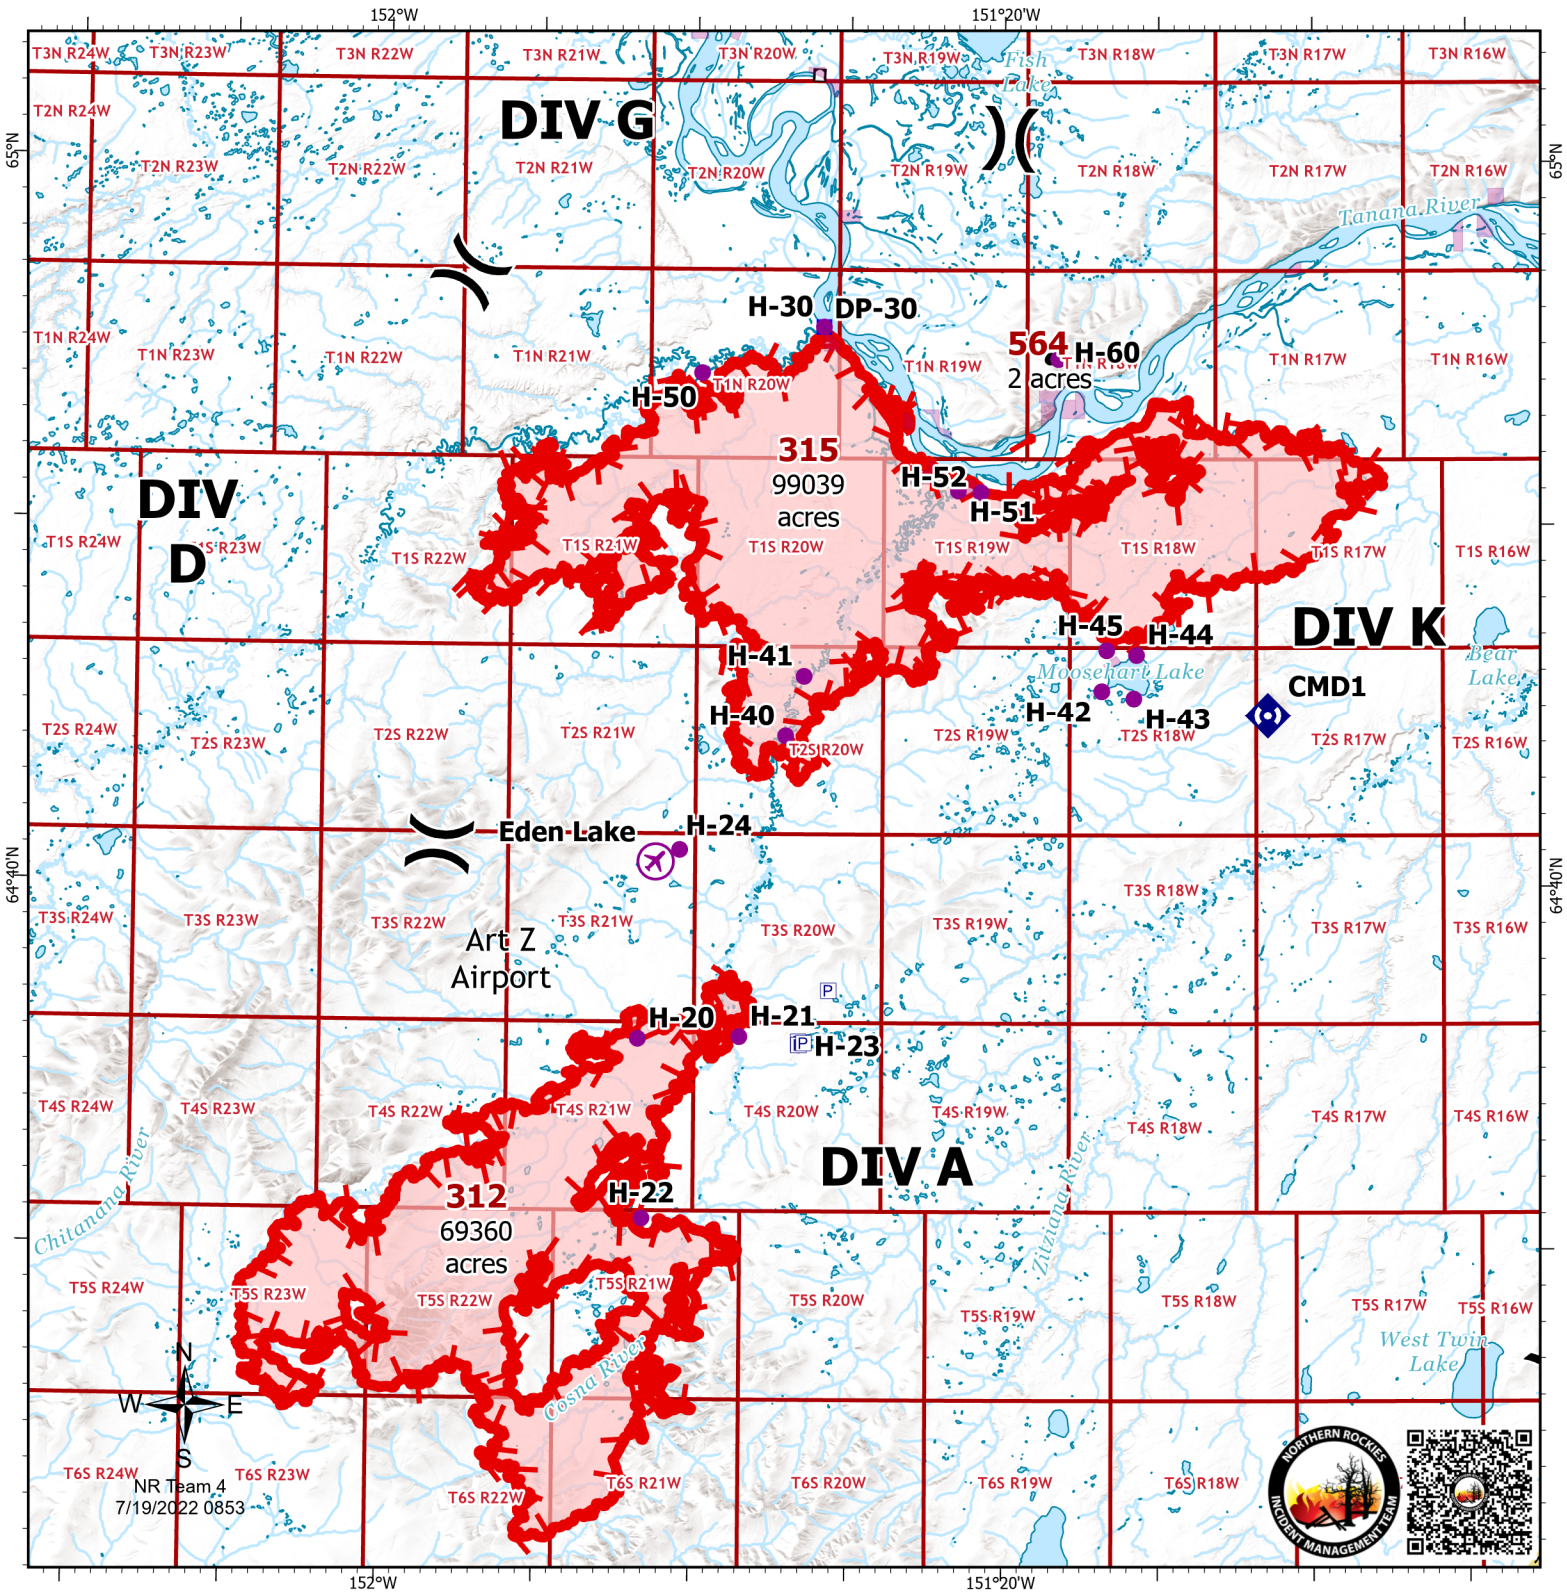

IAP Map

Bean Complex
AK-TAD-000898
07/19/2022

193,670 acres at 07/16 1800

- Wildfire Daily Fire Perimeter
- Pump
- Helispot
- Division Break
- Drop Point
- Camp
- Repeater
- Contained
- Uncontained

IAP Map

Bean Complex
AK-TAD-000898
07/19/2022

193,670 acres at 07/16 1800

- Wildfire Daily Fire Perimeter
- Pump
- Airstrip or Airport
- Helispot
- Division Break
- Drop Point
- Repeater
- Contained
- Uncontained

NR Team 4
7/19/2022 0853