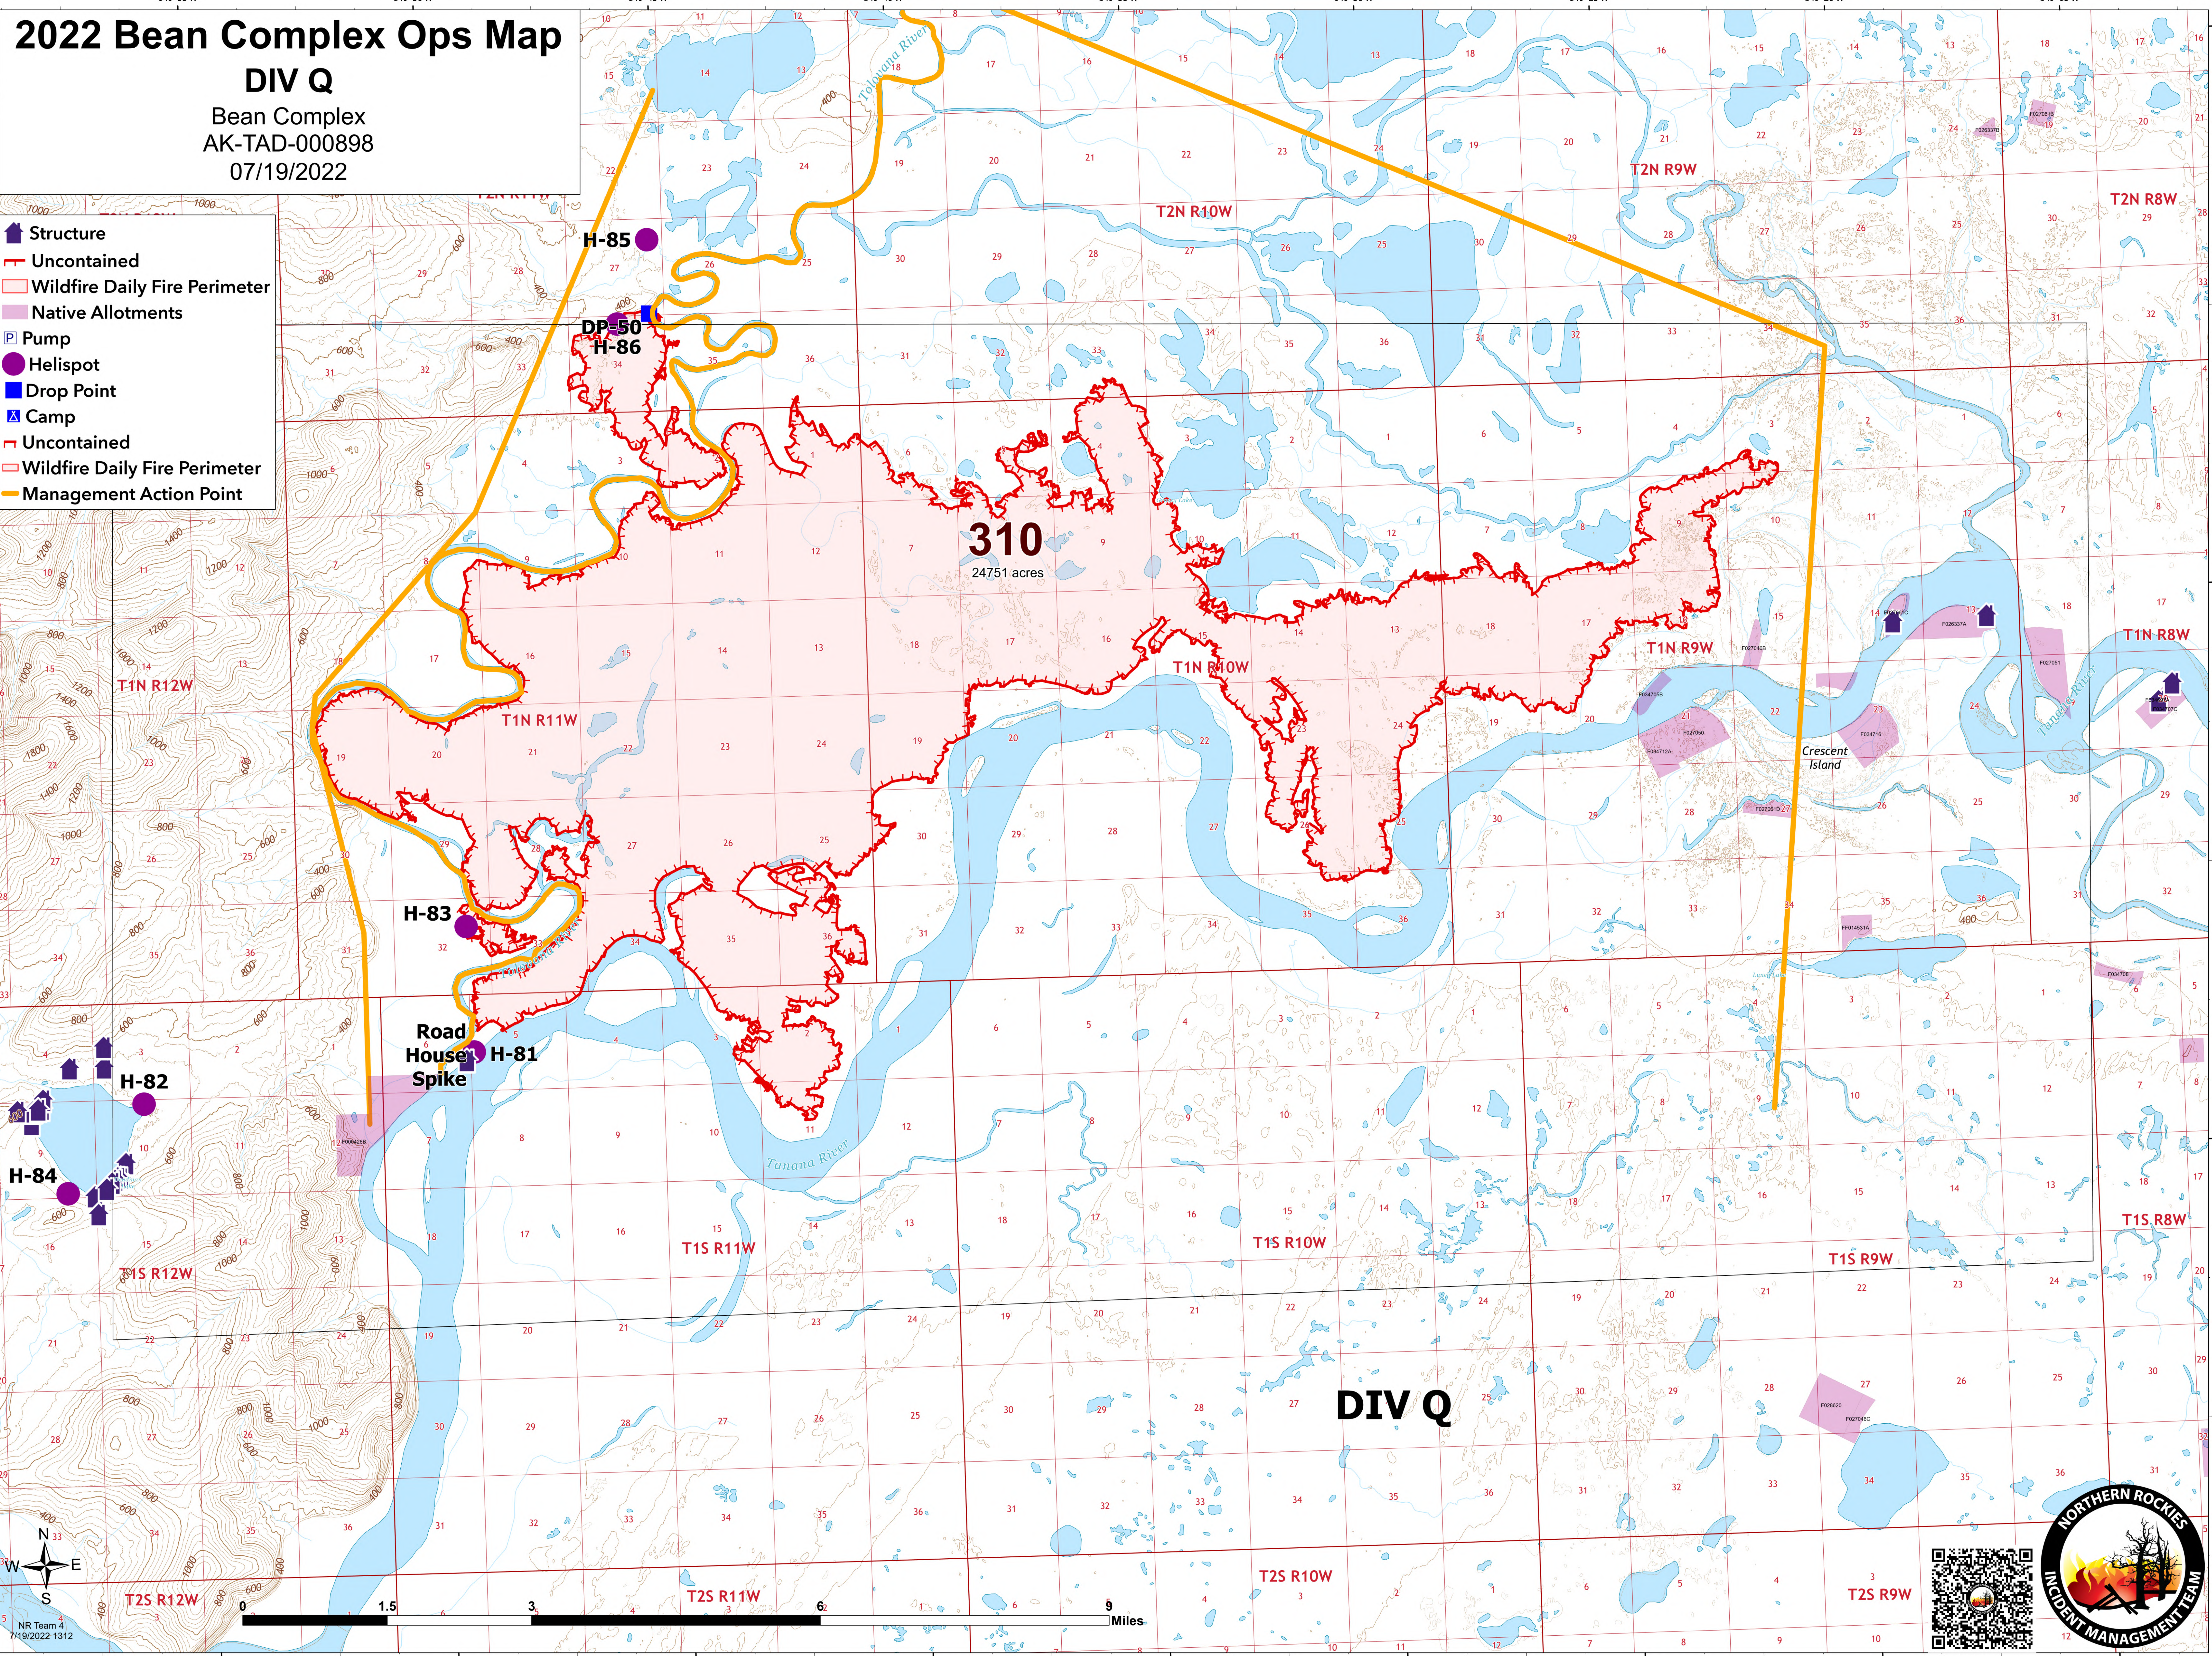

2022 Bean Complex Ops Map

DIV Q

Bean Complex
AK-TAD-000898
07/19/2022

- Structure
- Uncontained
- Wildfire Daily Fire Perimeter
- Native Allotments
- Pump
- Helispot
- Drop Point
- Camp
- Uncontained
- Wildfire Daily Fire Perimeter
- Management Action Point

310

24751 acres

DIV Q

NR Team 4
7/19/2022 1312