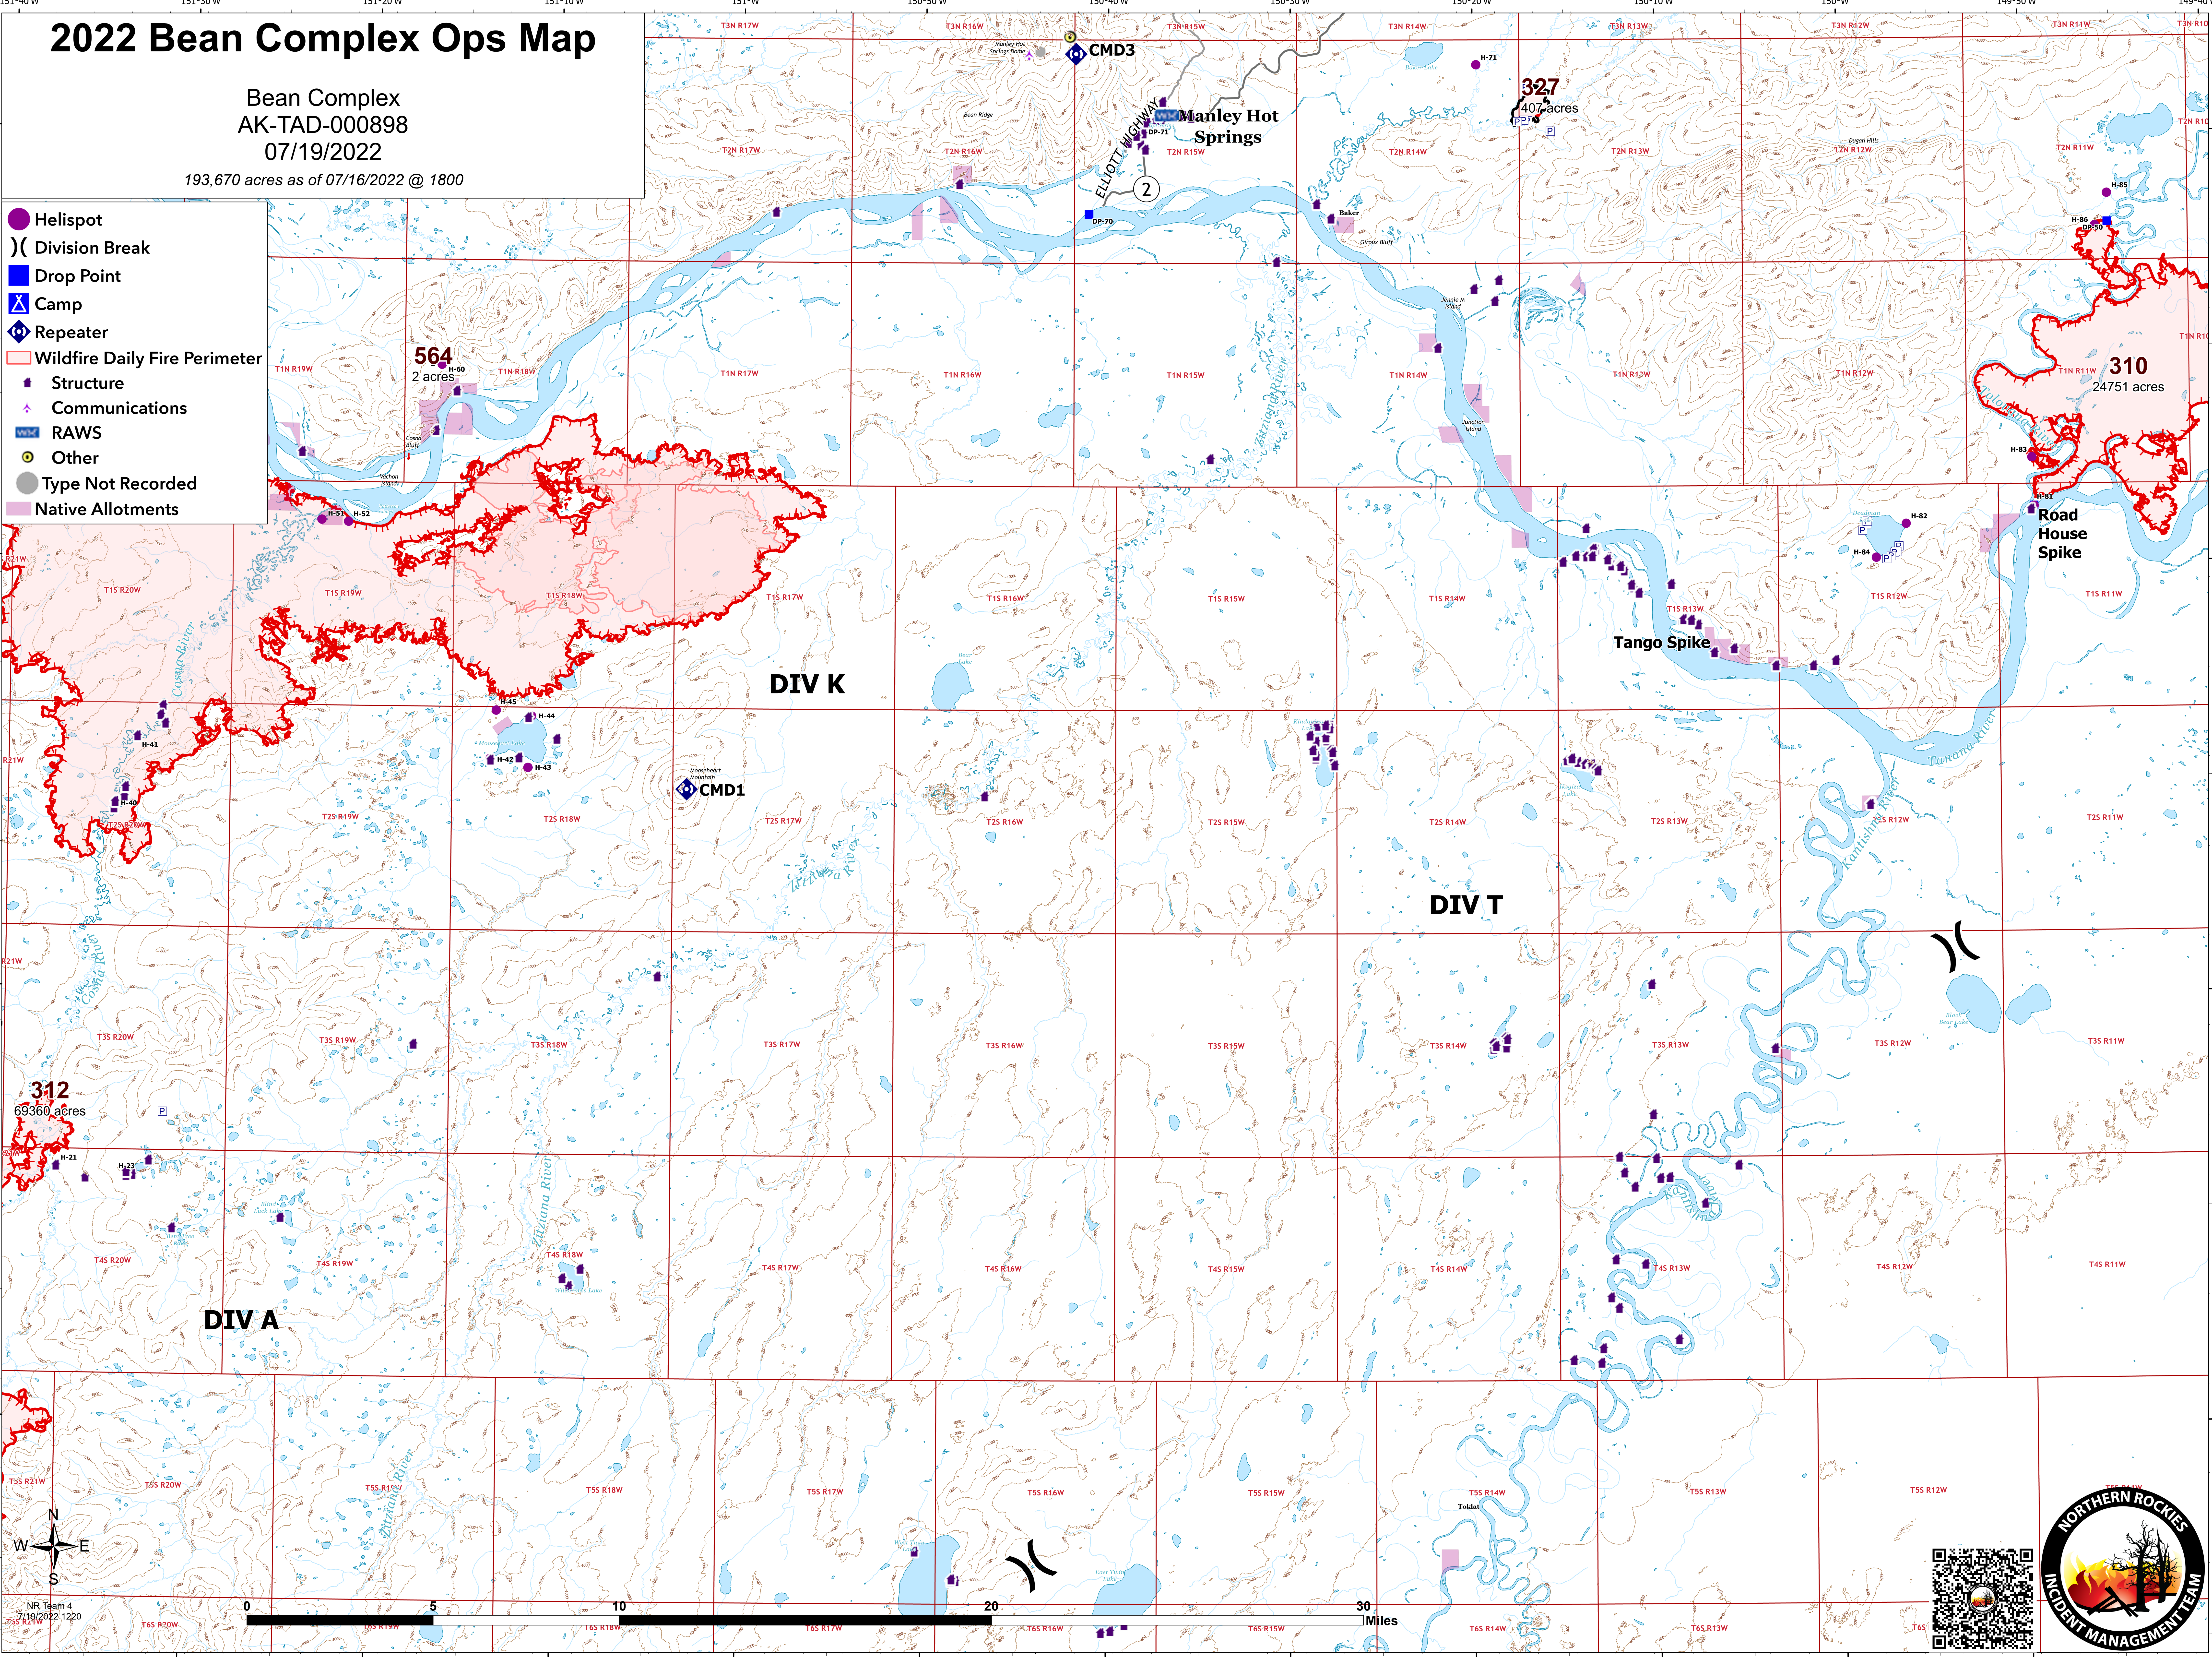

2022 Bean Complex Ops Map

Bean Complex
AK-TAD-000898
07/19/2022

193,670 acres as of 07/16/2022 @ 1800

- Helispot
-) Division Break
- Drop Point
- ▲ Camp
- ◆ Repeater
- ▭ Wildfire Daily Fire Perimeter
- Structure
- ▲ Communications
- ▭ RAWS
- Other
- Type Not Recorded
- ▭ Native Allotments

NR Team 4
7/19/2022 1220