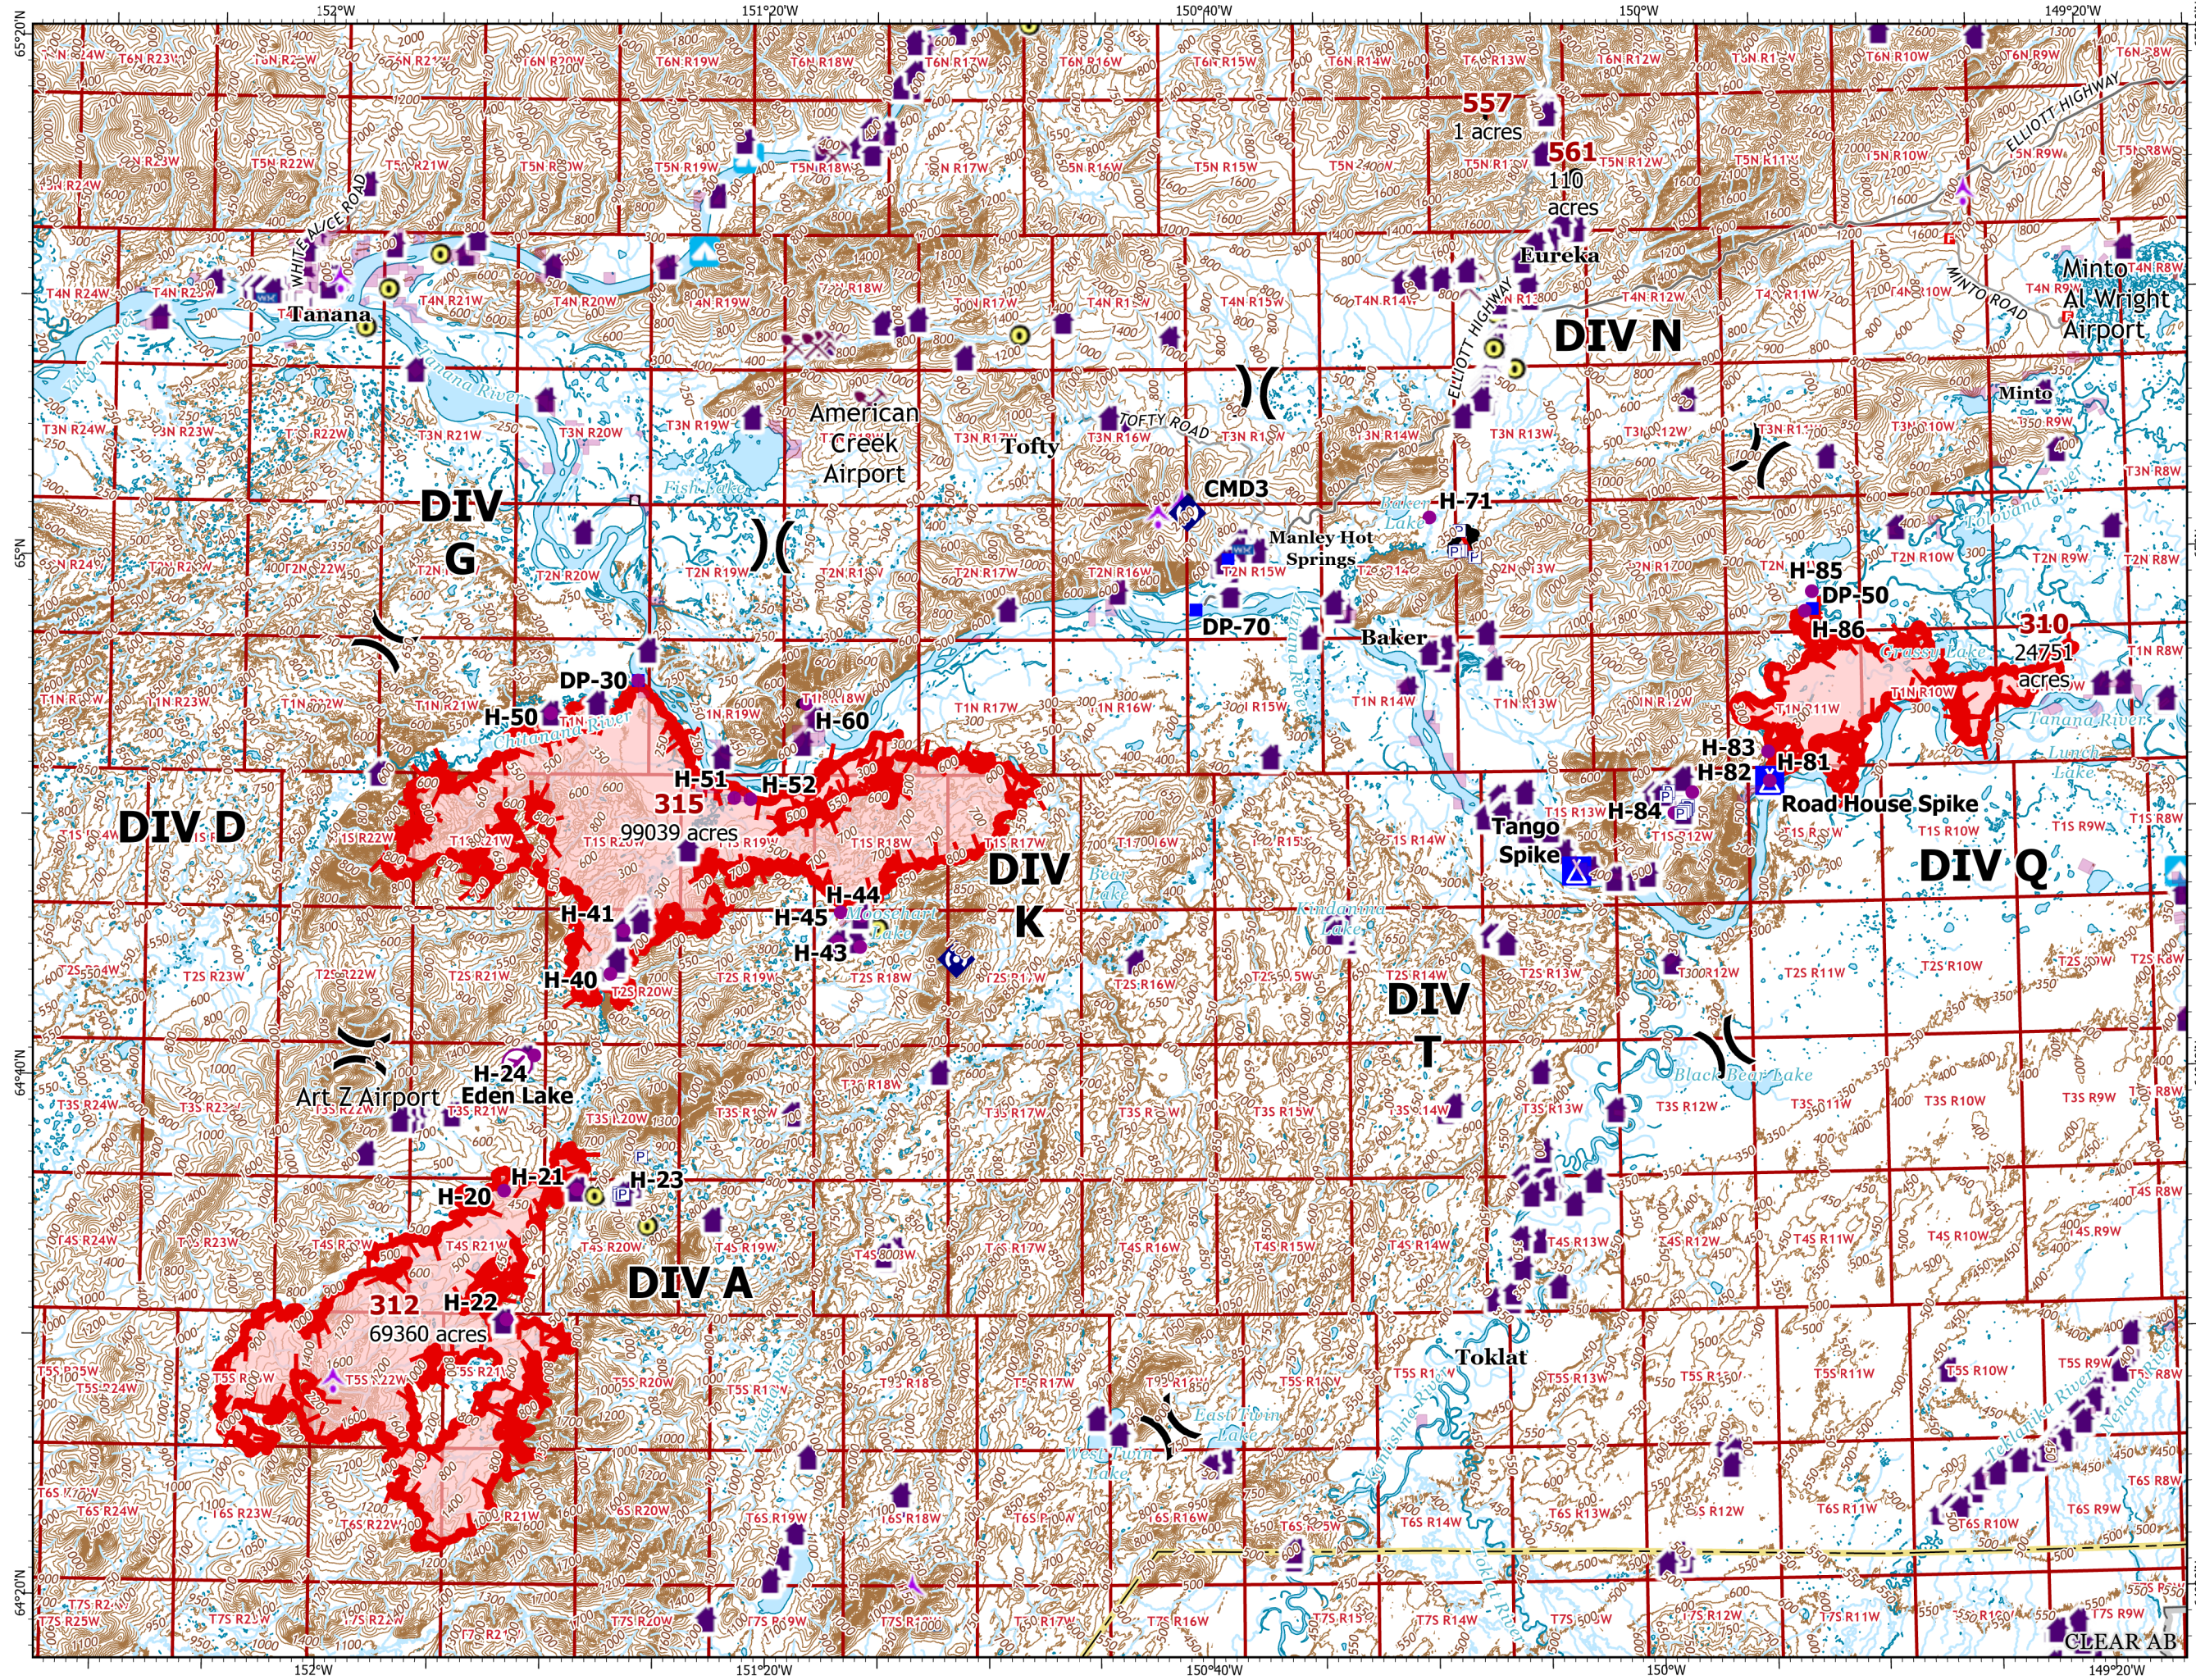

IAP Map

Bean Complex
AK-TAD-000898
07/19/2022

193,670 acres at 07/16 1800

- Wildfire Daily Fire Perimeter
- Pump
- Airstrip or Airport
- Helispot
- Division Break
- Drop Point
- Camp
- Repeater
- Structure
- Mining Camp/Equipment
- Camp
- Communications
- RAWS
- Other
- Contained
- Uncontained

NOTE:
- Cell/Radio reception is poor
- For those with rental vehicles,
check rental agreements, as
roads are rough

0 5 10 Miles

NR Team 4
7/19/2022 2001