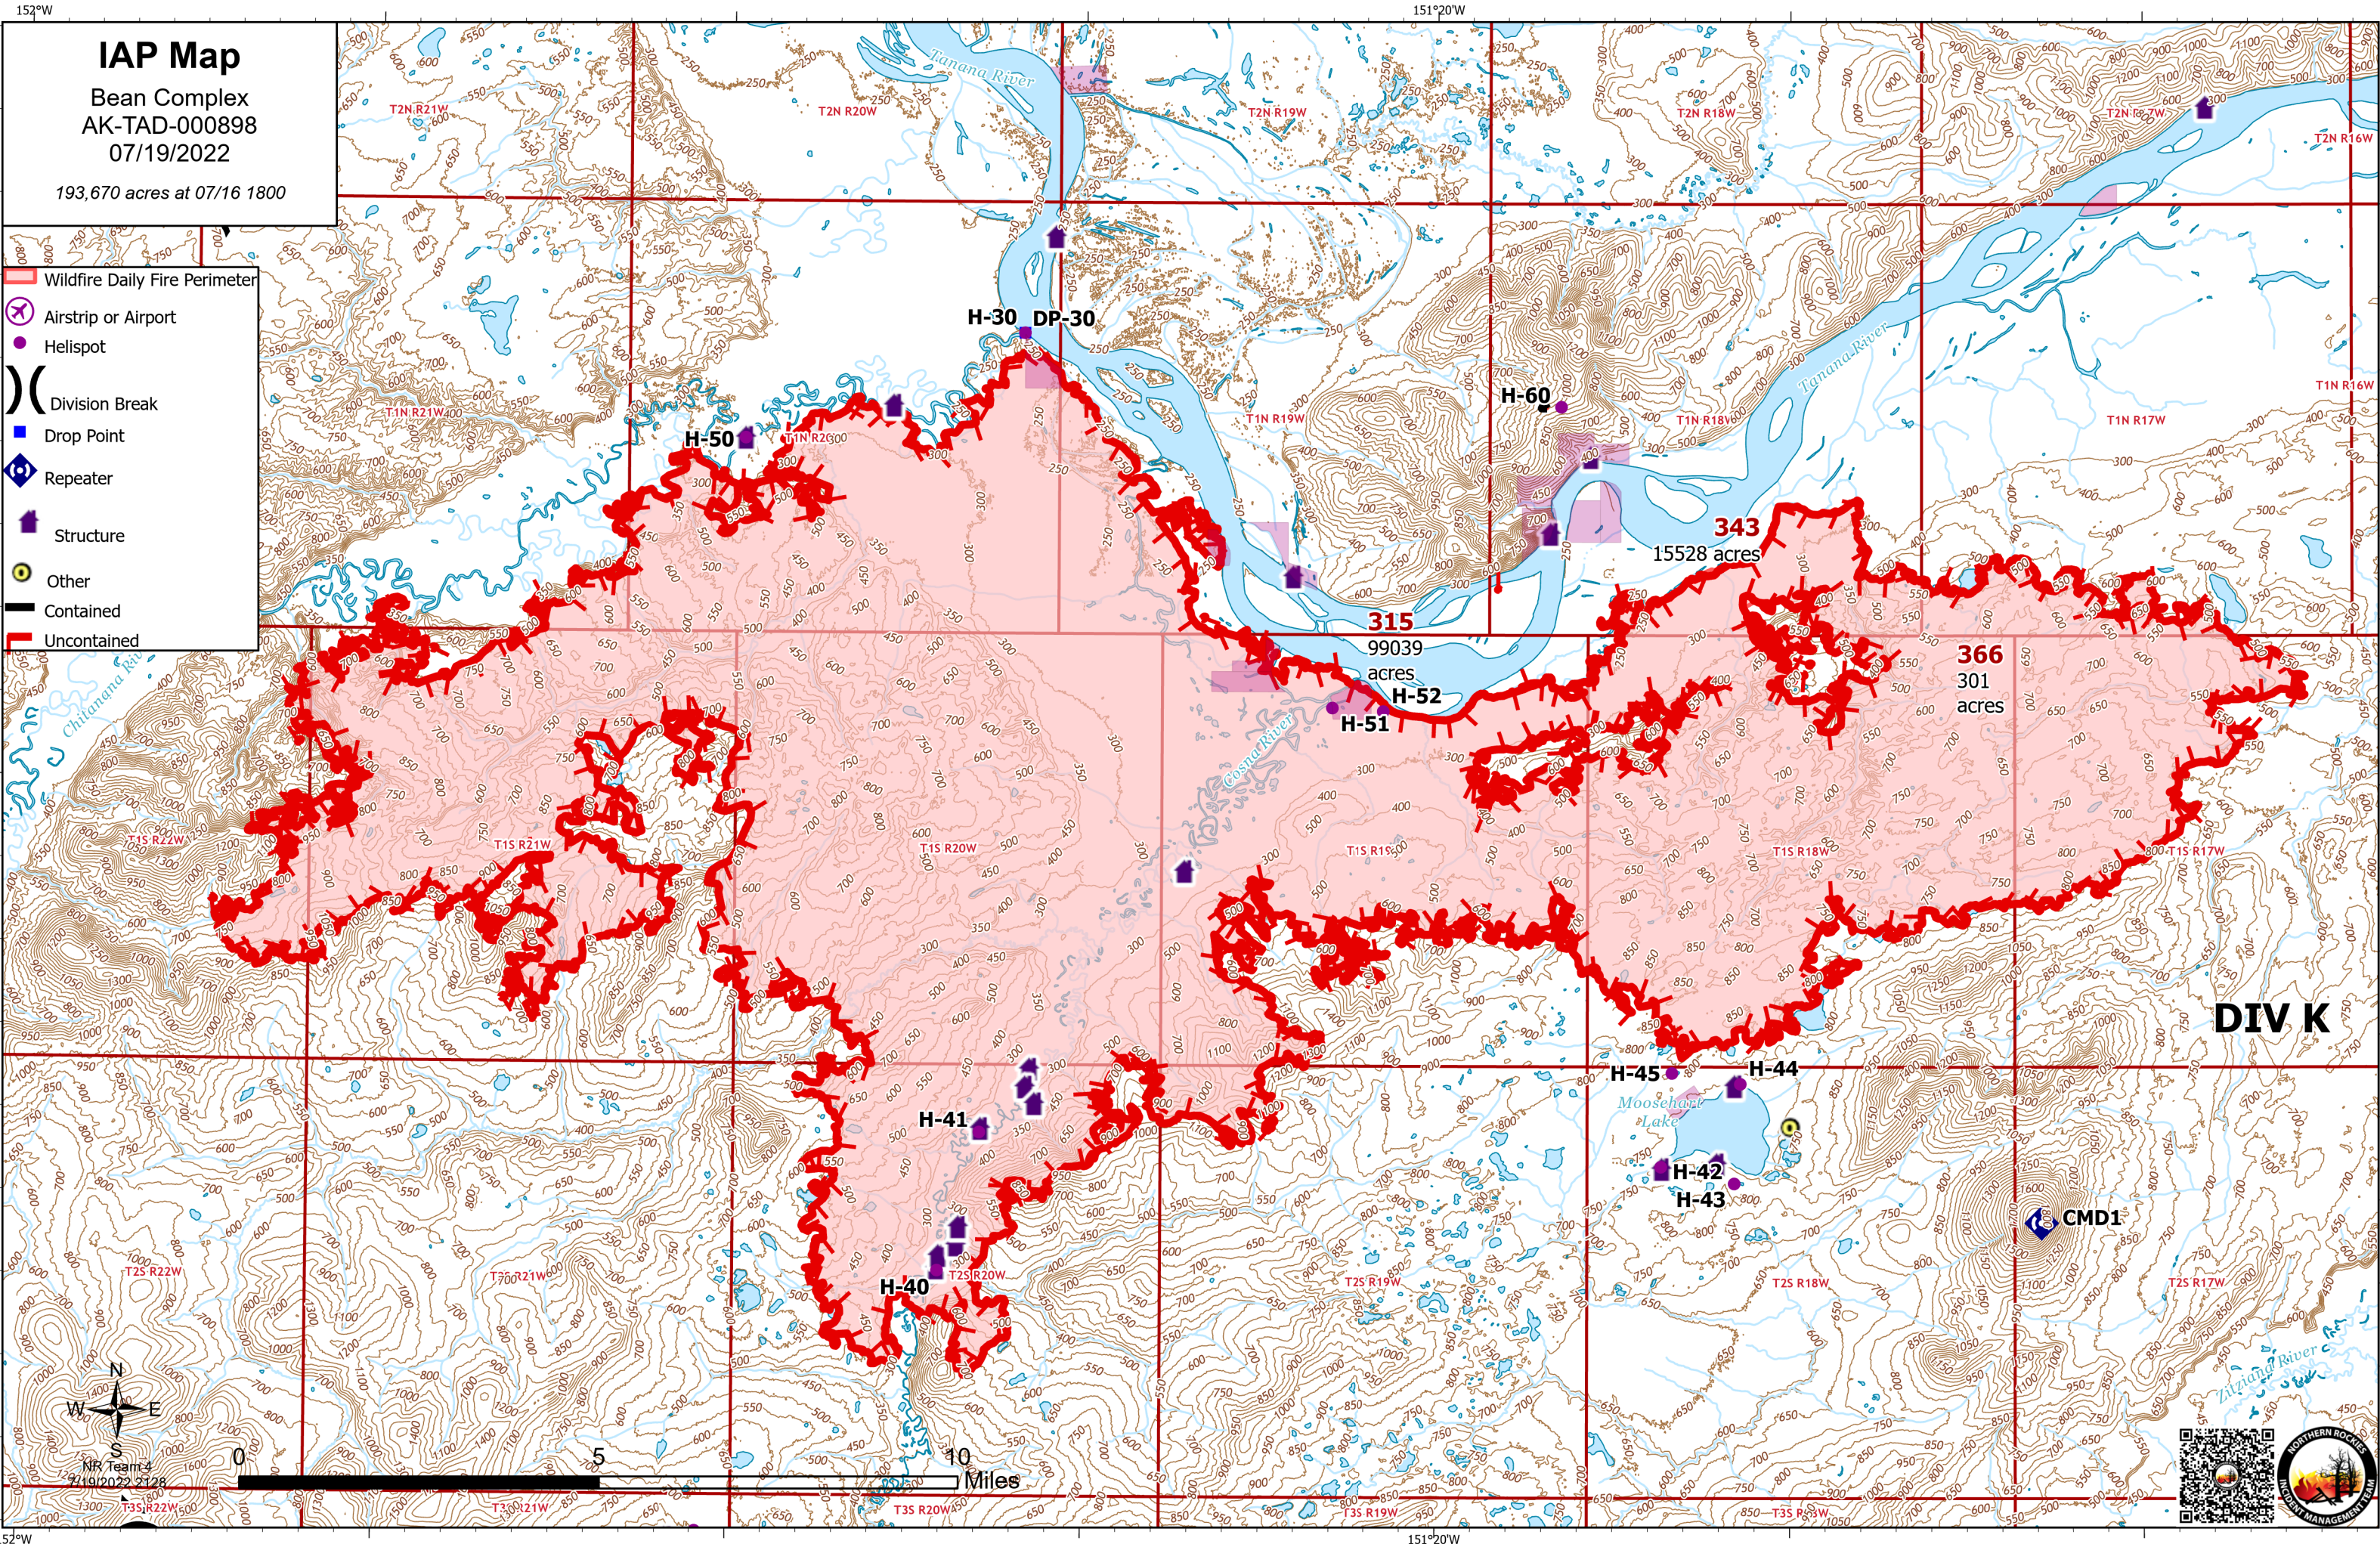

IAP Map

Bean Complex
AK-TAD-000898
07/19/2022

193,670 acres at 07/16 1800

- Wildfire Daily Fire Perimeter
- Pump
- Airstrip or Airport
- Helispot
- Division Break
- Drop Point
- Camp
- Repeater
- Structure
- Mining Camp/Equipment
- Camp
- Communications
- RAWS
- Other
- Contained
- Uncontained

- Wildfire Daily Fire Perimeter
- Pump
- Helispot
- Structure
- Communications
- Other
- Uncontained

DIV A

**312
69360
acres**

Art Z. Airport

H-20

H-21

H-23

H-22

10 Miles

NR Team 4
19/2022 2131

IAP Map

Bean Complex
AK-TAD-000898
07/19/2022

193,670 acres at 07/16 1800

-  Wildfire Daily Fire Perimeter
-  Airstrip or Airport
-  Helispot
-  Division Break
-  Drop Point
-  Repeater
-  Structure
-  Other
-  Contained
-  Uncontained

N
W E
S

0 5 10 Miles

NR Team 4
7/19/2022 2128

IAP Map

Bean Complex
AK-TAD-000898
07/19/2022

193,670 acres at 07/16 1800

- Wildfire Daily Fire Perimeter
- Pump
- Helispot
- Drop Point
- Camp
- Structure
- Camp
- Uncontained