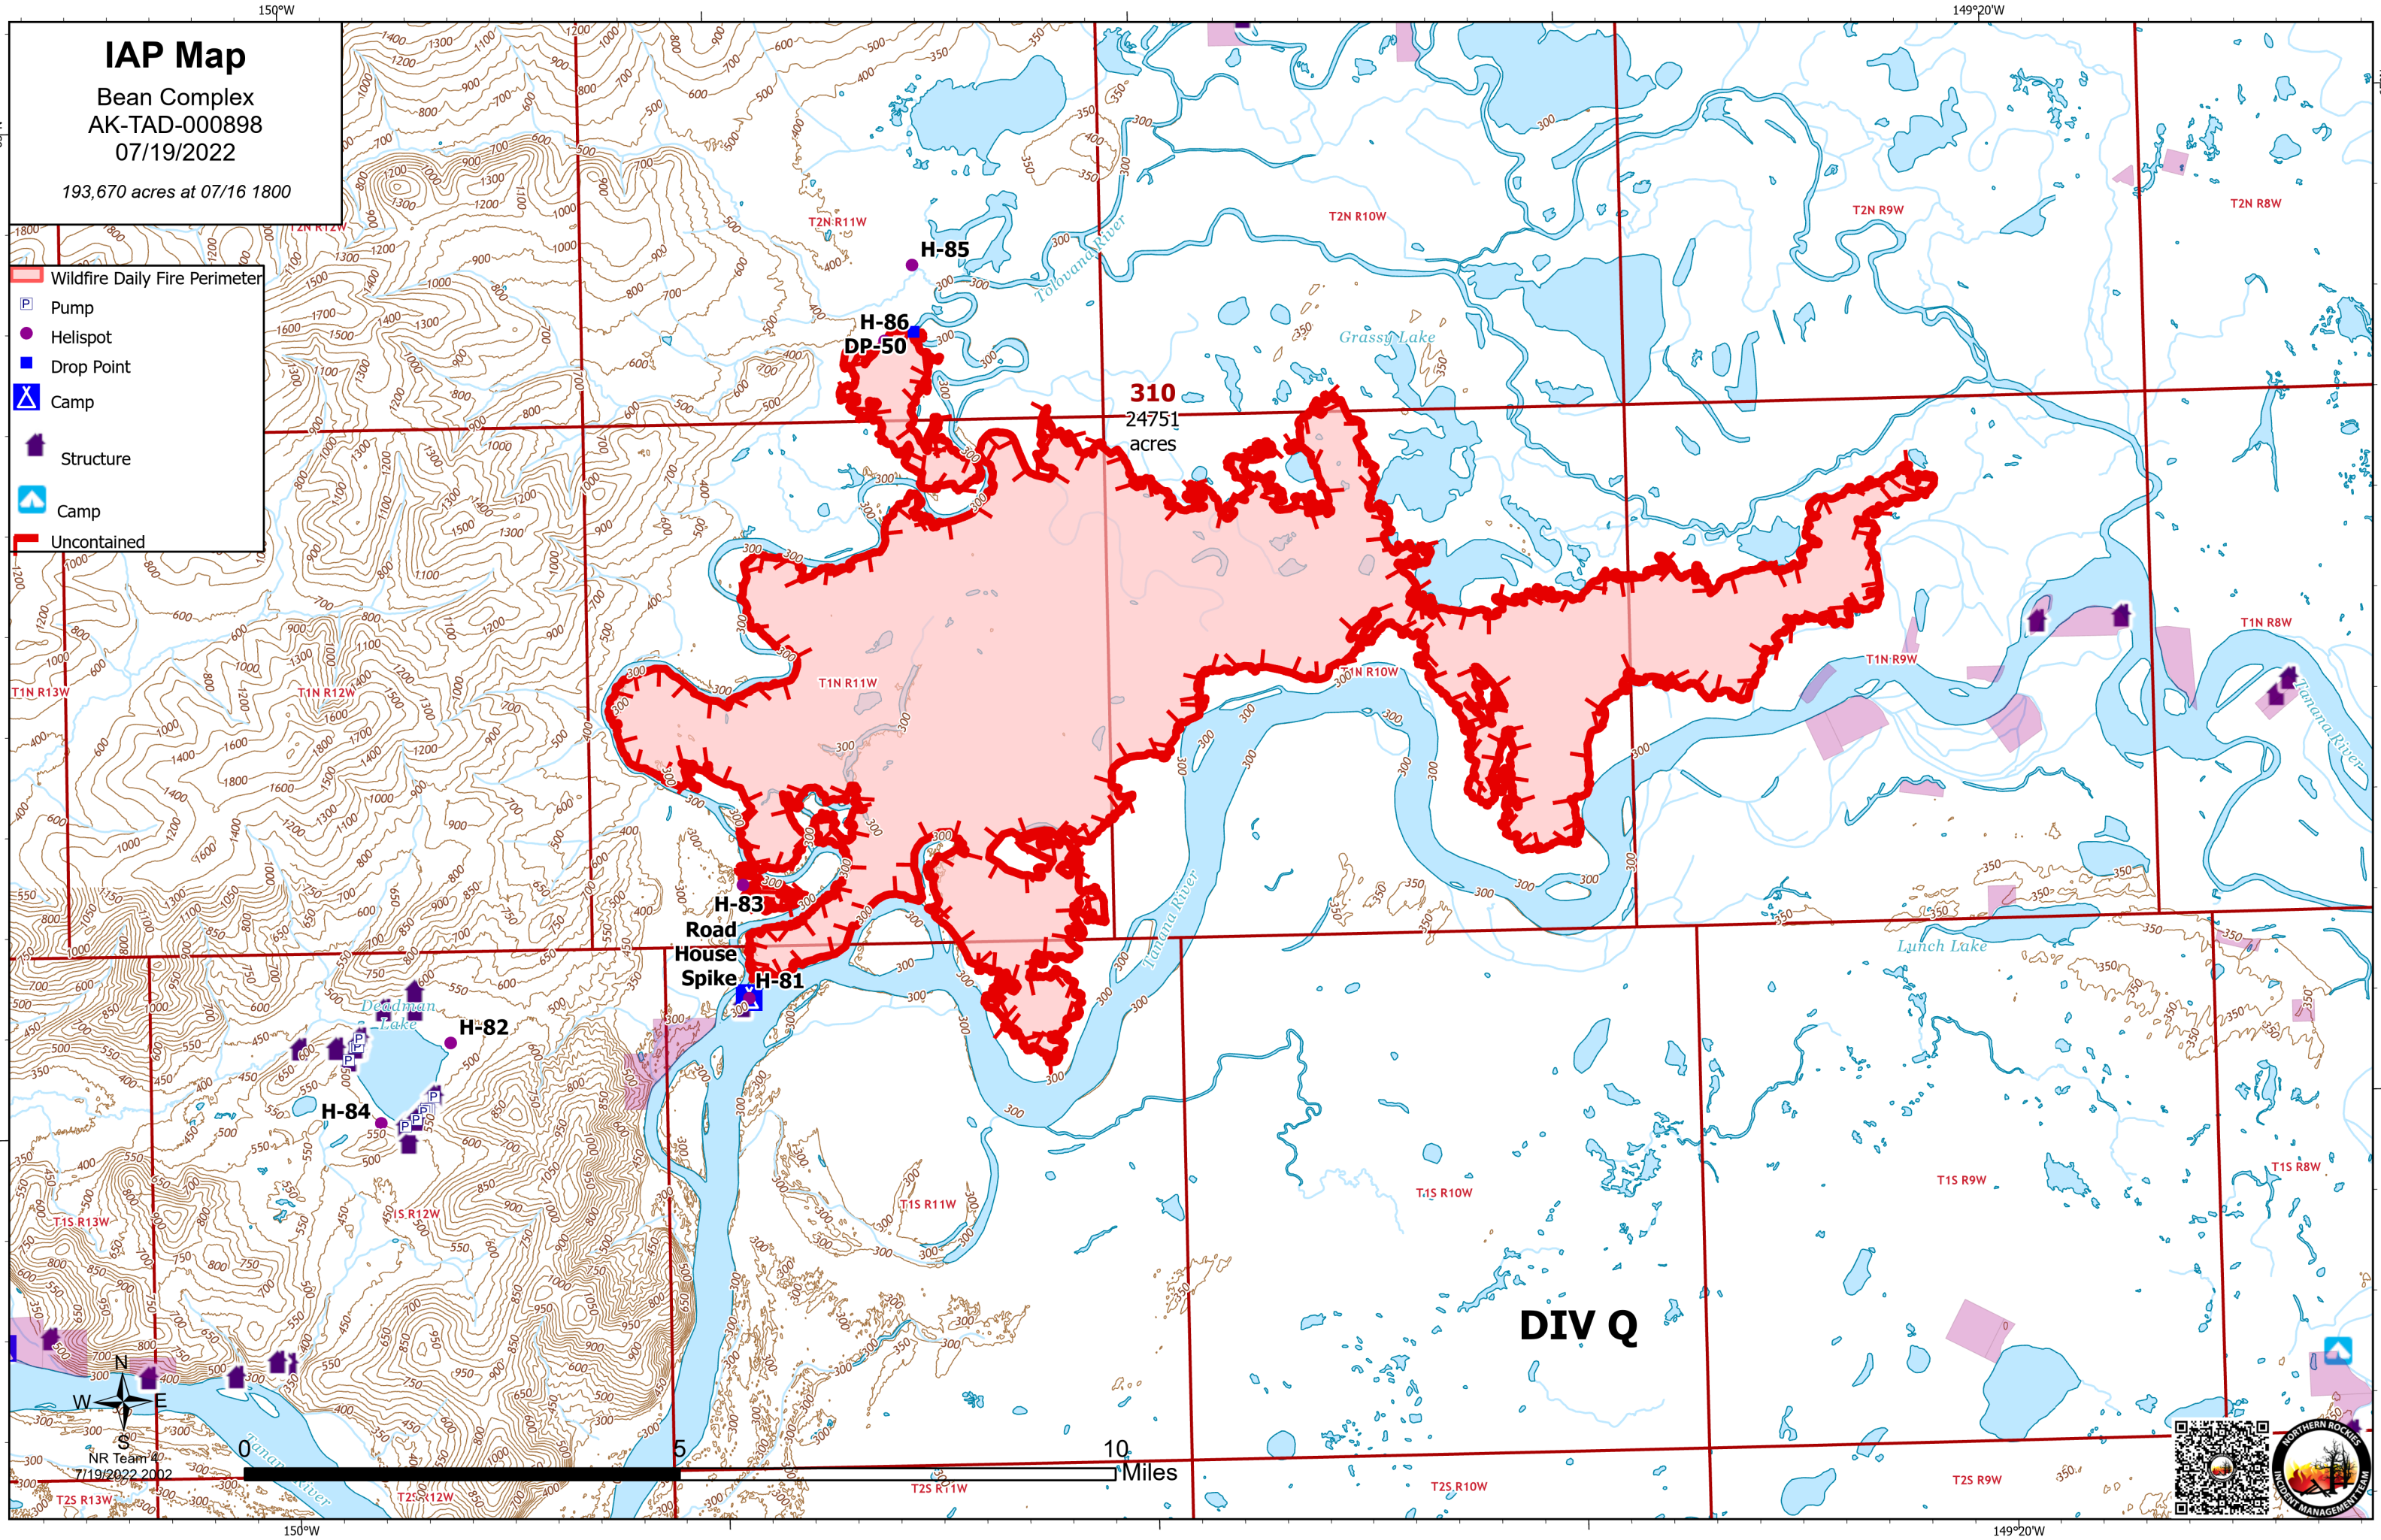

IAP Map

Bean Complex
AK-TAD-000898
07/19/2022

193,670 acres at 07/16 1800

- Wildfire Daily Fire Perimeter
- Pump
- Airstrip or Airport
- Helispot
- Division Break
- Drop Point
- Camp
- Repeater
- Structure
- Mining Camp/Equipment
- Camp
- Communications
- RAWS
- Other
- Contained
- Uncontained

10 Miles

NR Team 4
19/2022 2131

IAP Map

Bean Complex
AK-TAD-000898
07/19/2022

193,670 acres at 07/16 1800

-  Wildfire Daily Fire Perimeter
-  Airstrip or Airport
-  Helispot
-  Division Break
-  Drop Point
-  Repeater
-  Structure
-  Other
-  Contained
-  Uncontained

N
W E
S

0 5 10 Miles

NR Team 4
7/19/2022 2128

IAP Map

Bean Complex
AK-TAD-000898
07/19/2022

193,670 acres at 07/16 1800

- Wildfire Daily Fire Perimeter
- Pump
- Helispot
- Drop Point
- Camp
- Structure
- Camp
- Uncontained

NR Team 4
7/19/2022 2002

10 Miles