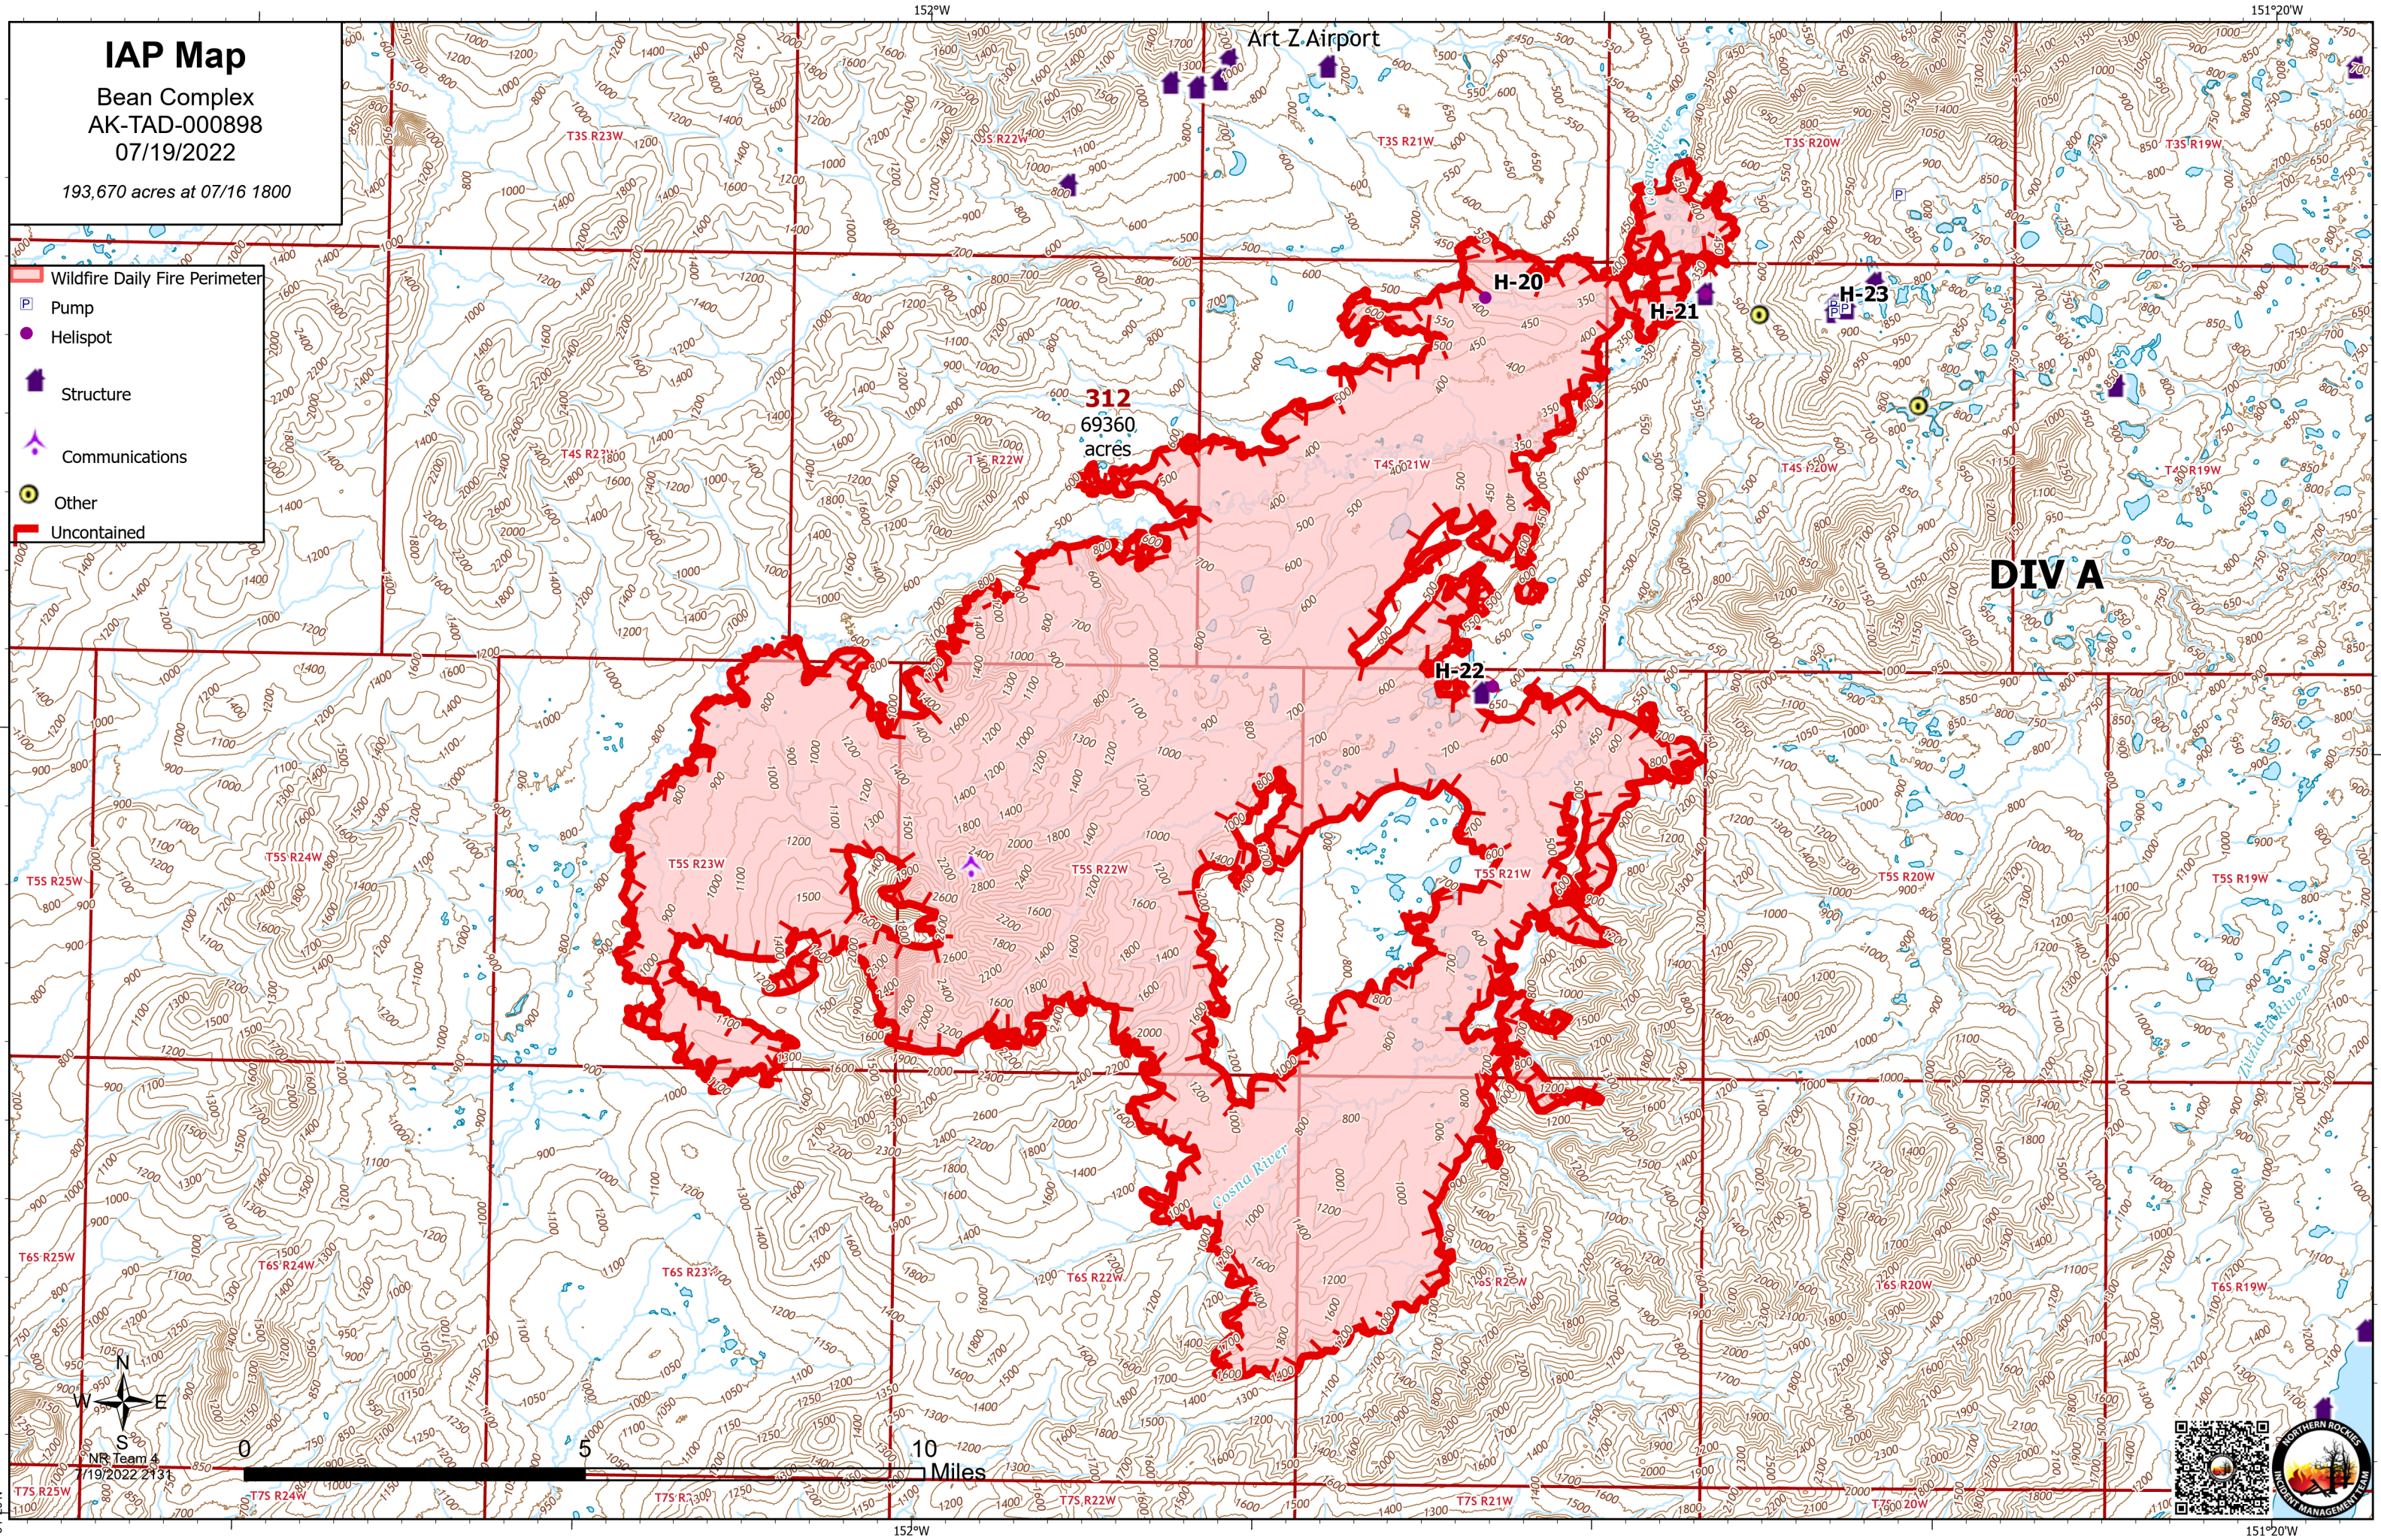

IAP Map

Bean Complex
AK-TAD-000898
07/19/2022

193,670 acres at 07/16 1800

- Wildfire Daily Fire Perimeter
- Pump
- Airstrip or Airport
- Helispot
- Division Break
- Drop Point
- Camp
- Repeater
- Structure
- Mining Camp/Equipment
- Camp
- Communications
- RAWS
- Other
- Contained
- Uncontained

- Wildfire Daily Fire Perimeter
- Pump
- Helispot
- Structure
- Communications
- Other
- Uncontained

DIV A

**312
69360
acres**

Art Z. Airport

H-20

H-21

H-23

H-22

10 Miles

NR Team 4
19/2022 2131

IAP Map

Bean Complex
AK-TAD-000898
07/19/2022

193,670 acres at 07/16 1800

-  Wildfire Daily Fire Perimeter
-  Airstrip or Airport
-  Helispot
-  Division Break
-  Drop Point
-  Repeater
-  Structure
-  Other
-  Contained
-  Uncontained

N
W E
S

0 5 10 Miles

NR Team 4
7/19/2022 2128

IAP Map

Bean Complex
AK-TAD-000898
07/19/2022

193,670 acres at 07/16 1800

- Wildfire Daily Fire Perimeter
- Pump
- Helispot
- Drop Point
- Camp
- Structure
- Camp
- Uncontained