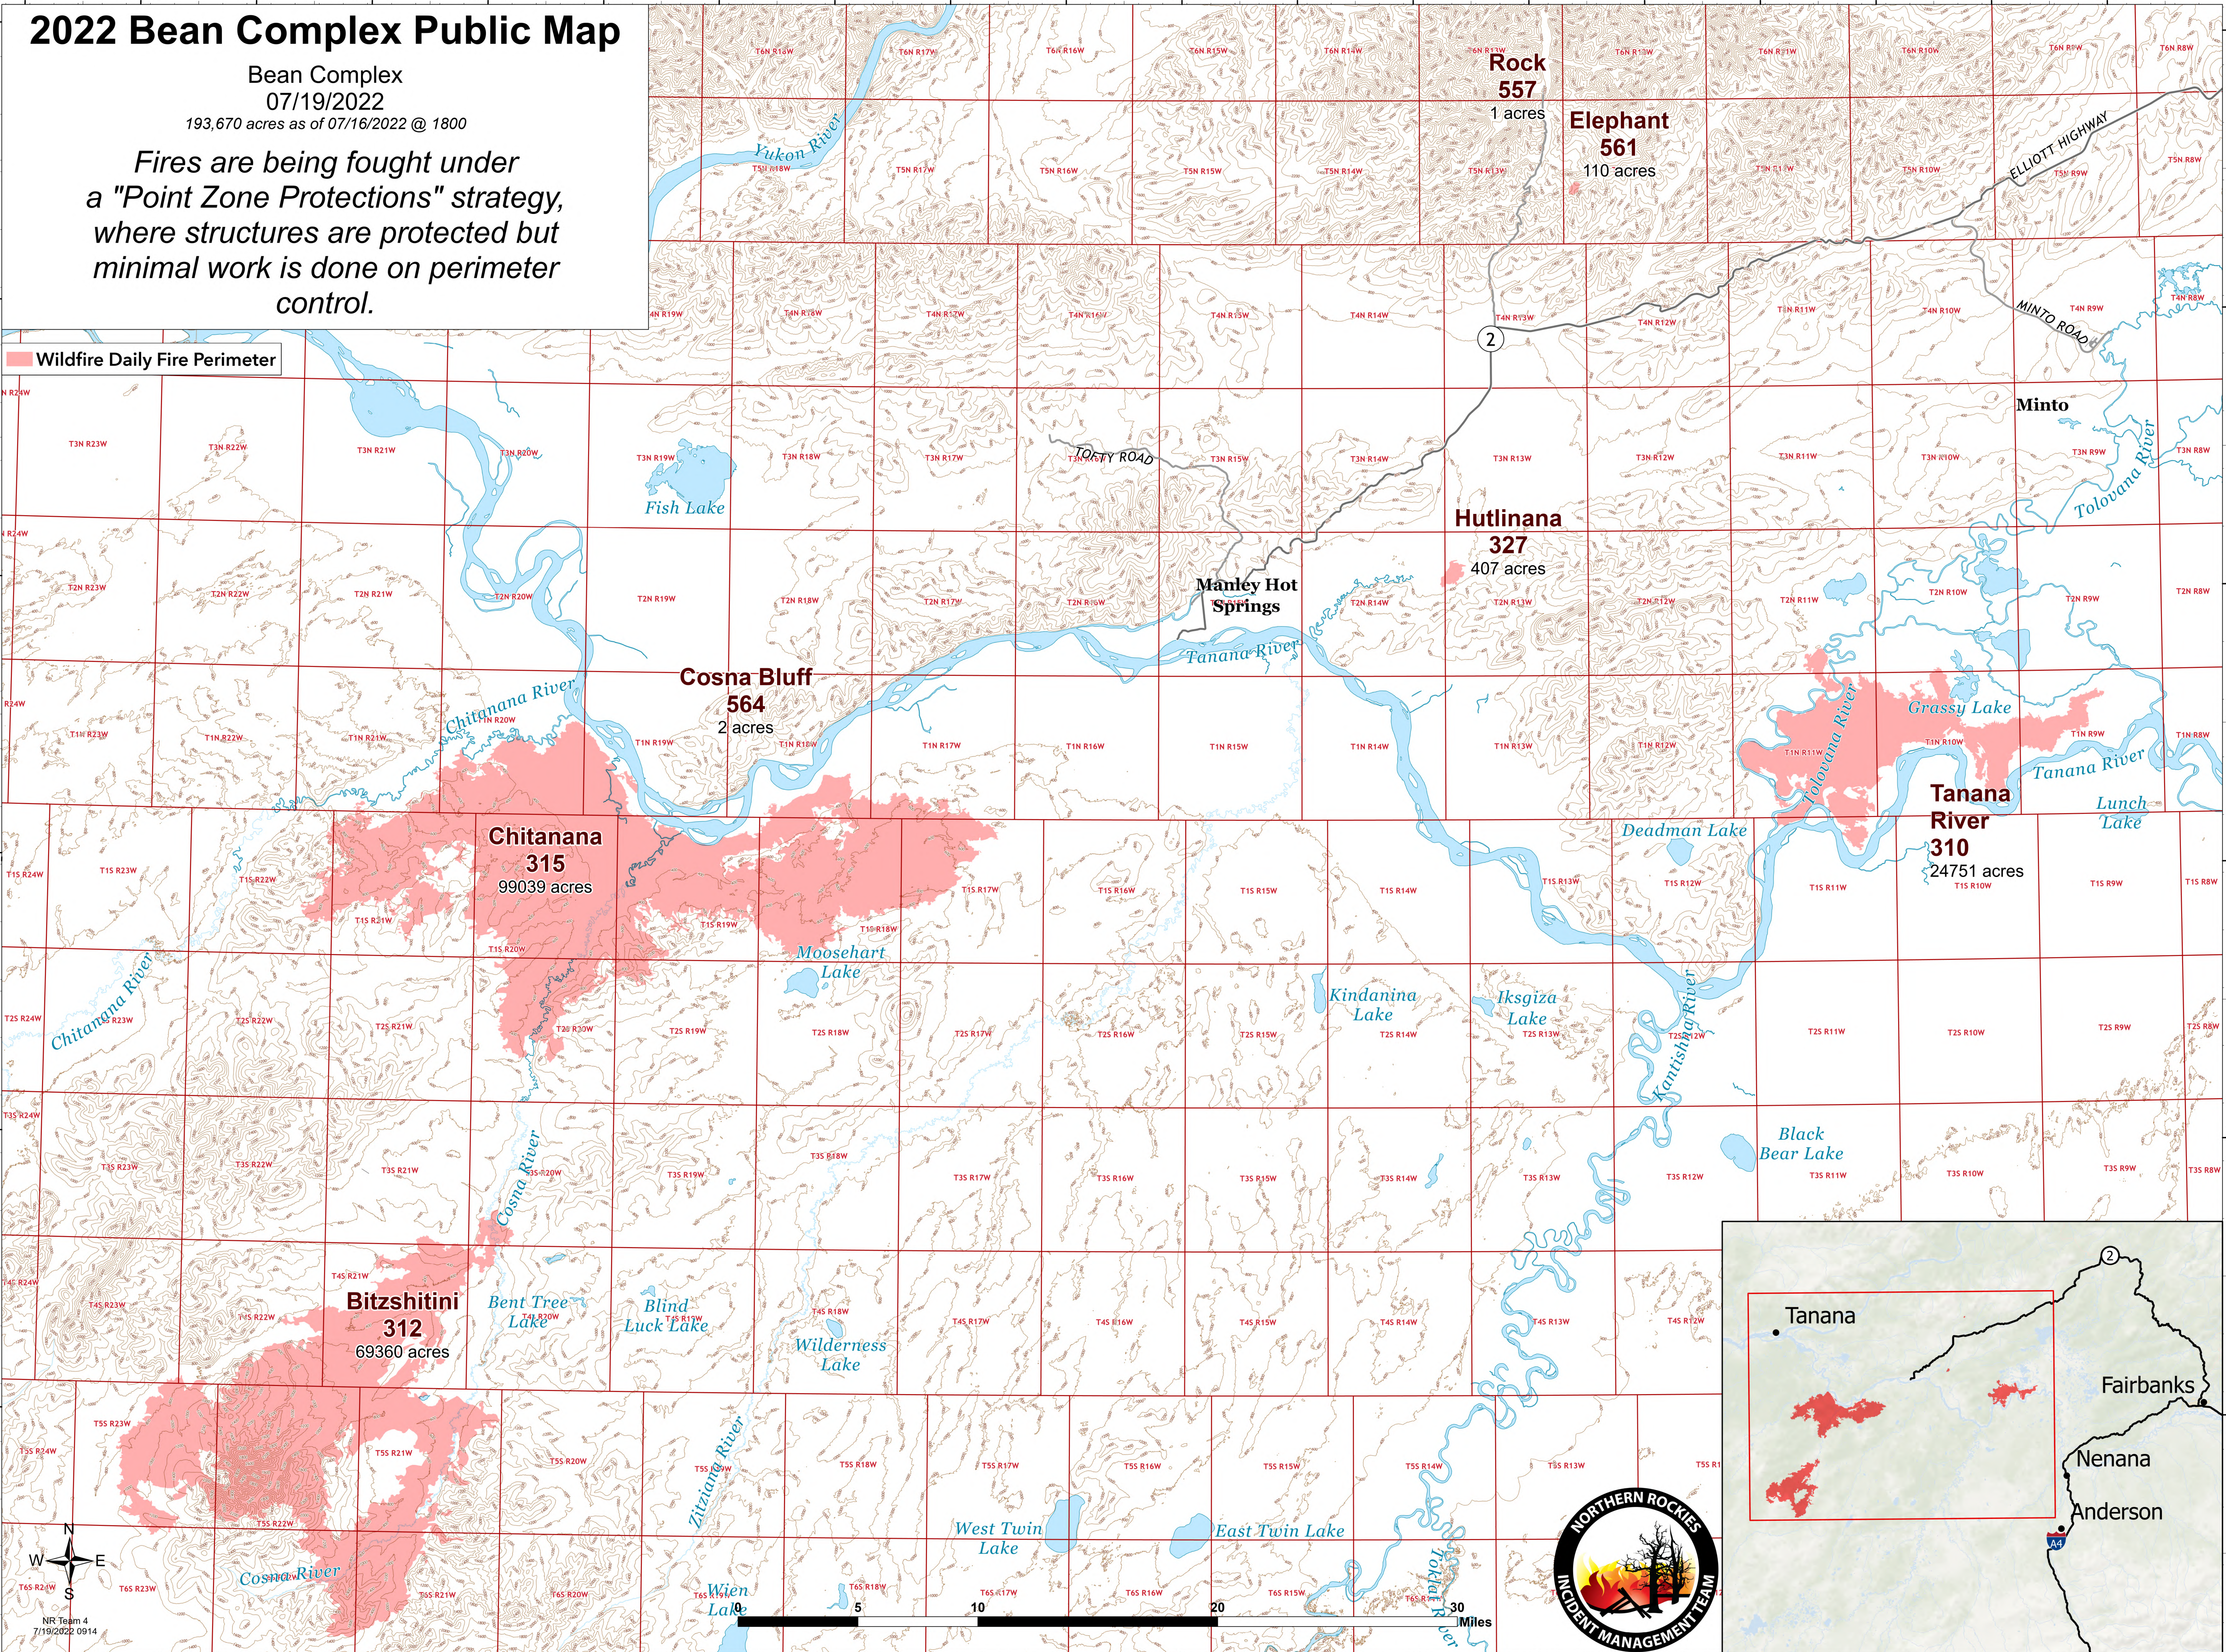

2022 Bean Complex Public Map

Bean Complex
07/19/2022

193,670 acres as of 07/16/2022 @ 1800

Fires are being fought under a "Point Zone Protections" strategy, where structures are protected but minimal work is done on perimeter control.

 Wildfire Daily Fire Perimeter

NR Team 4
7/19/2022 0914