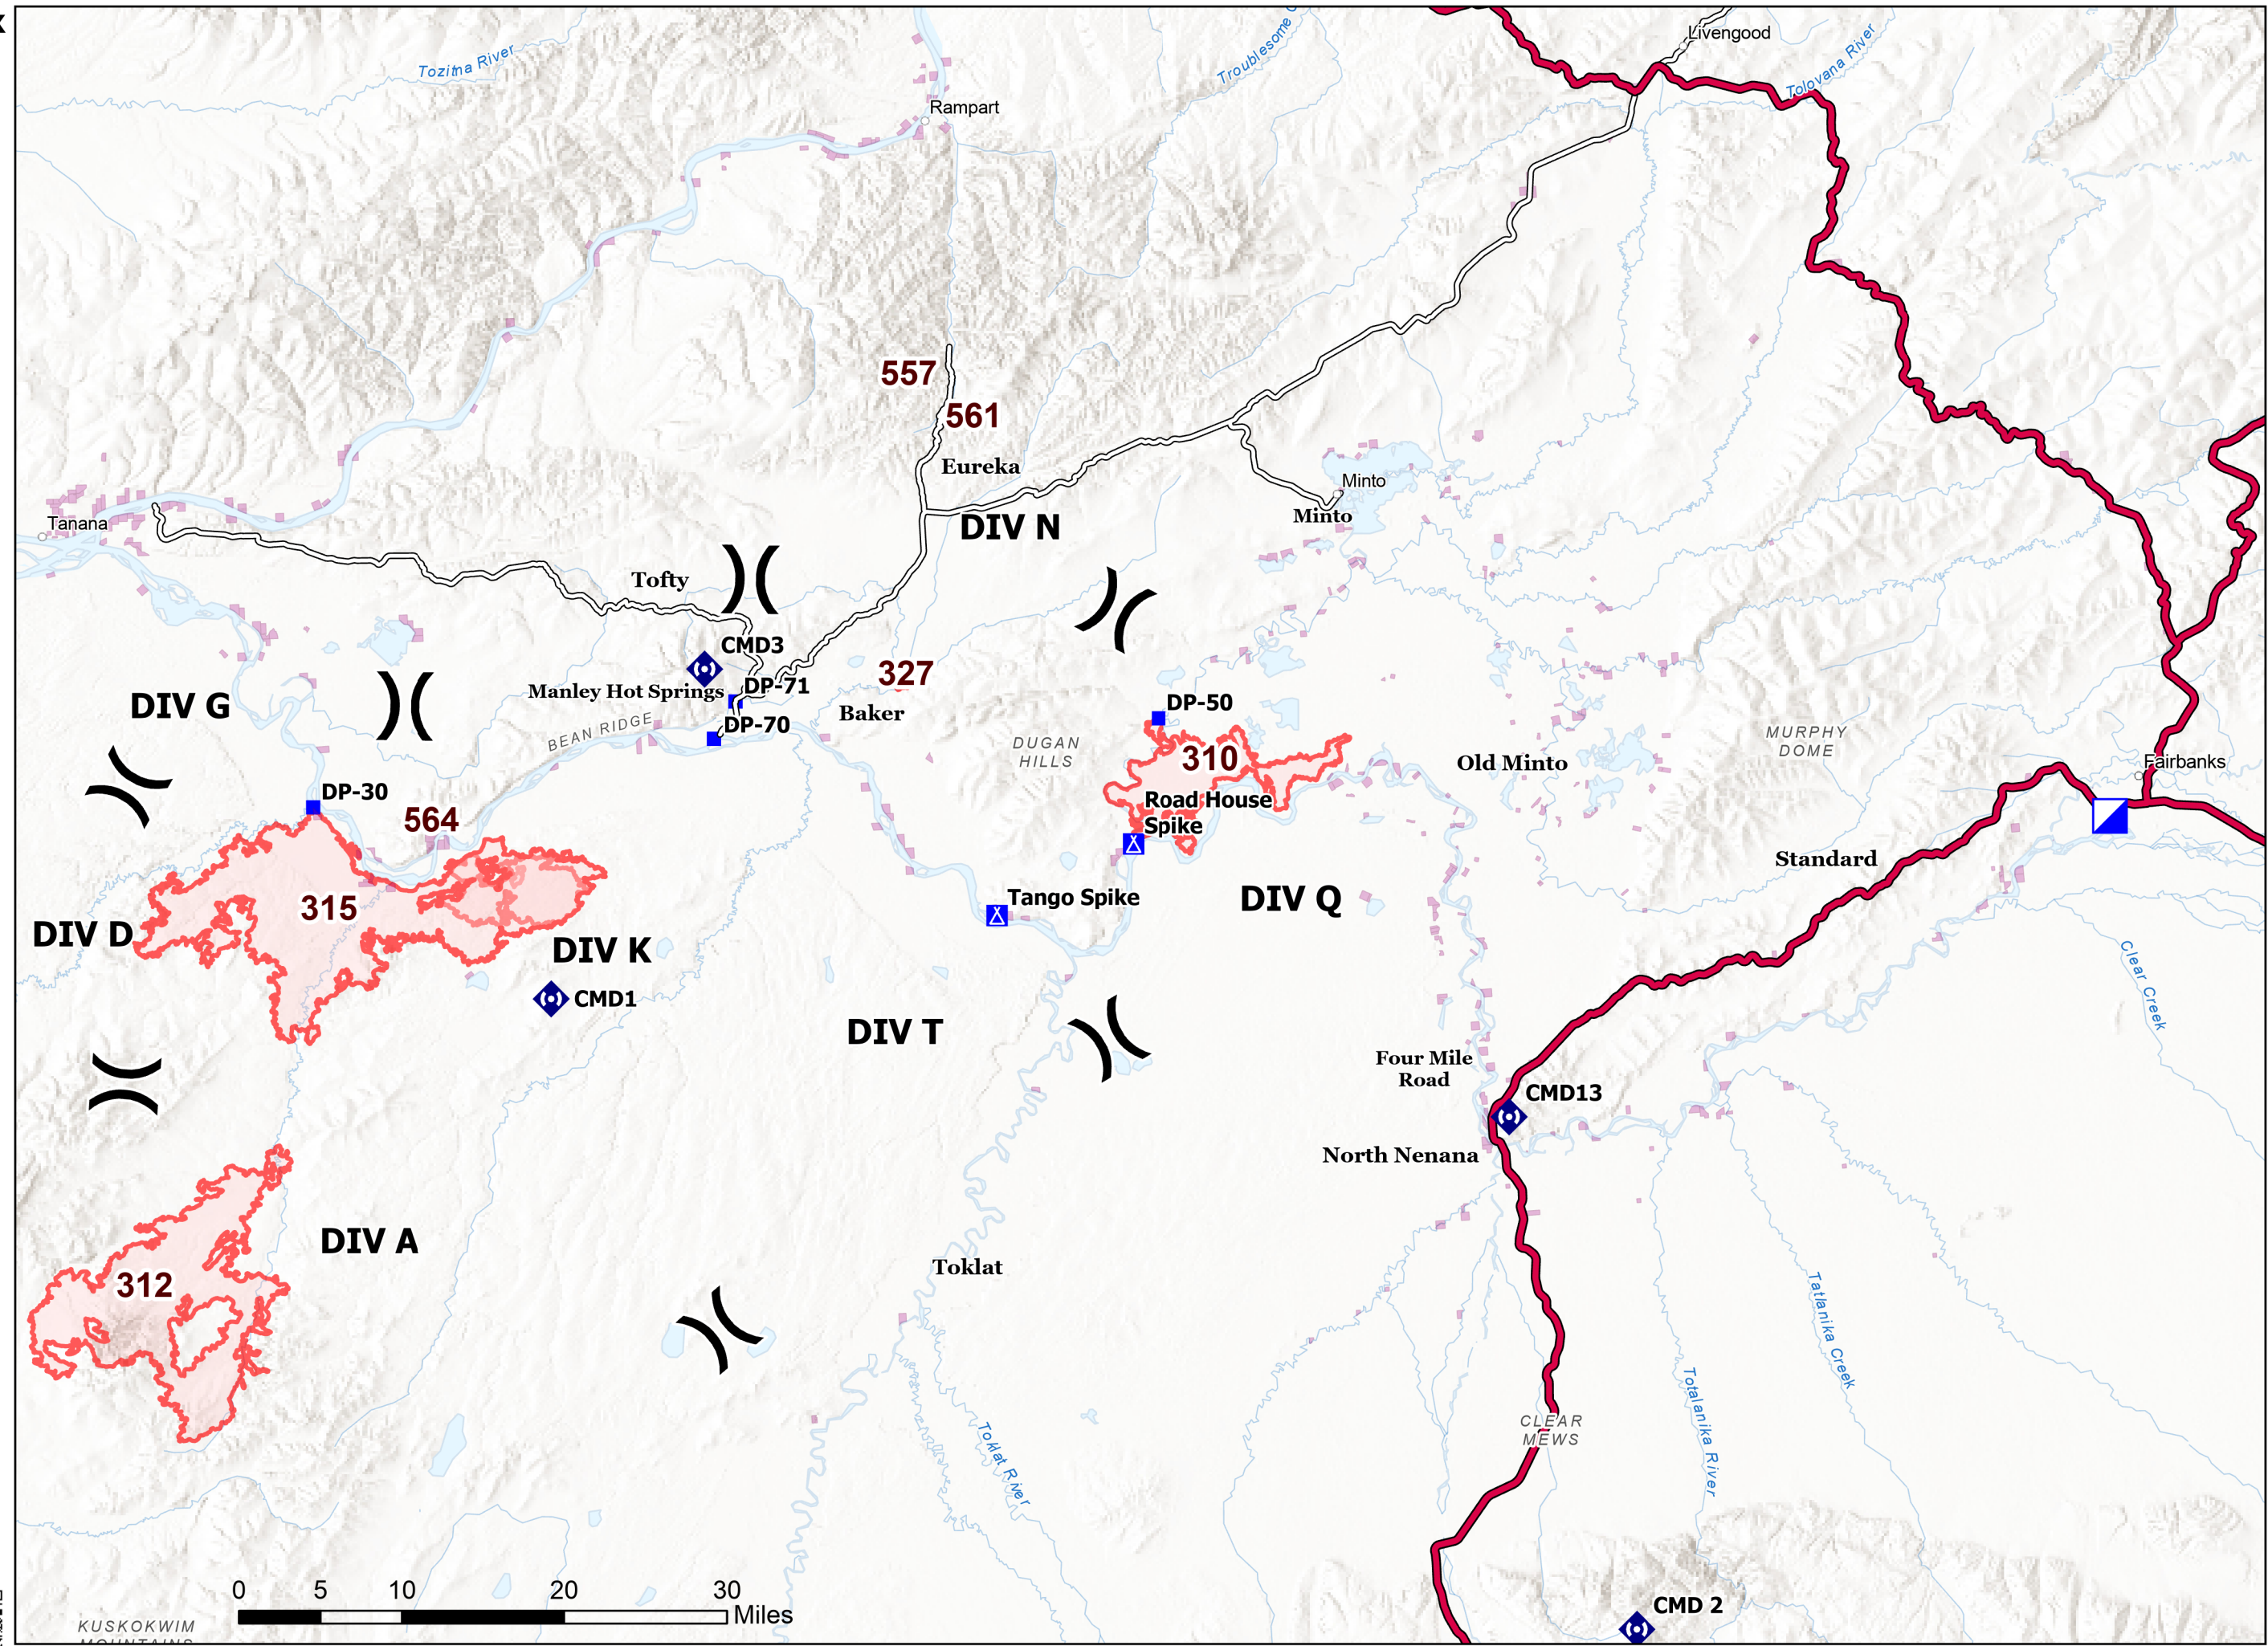

# 2022 Bean Complex Transportation

Bean Complex  
AK-TAD-000898  
07/19/2022

- Division Break
- Incident Command Post
- Camp
- Repeater
- Native Allotments
- Paved Road
- Dirt Road
- Wildfire Daily Fire Perimeter
- Drop Point

NR Team 4  
7/19/2022 1253