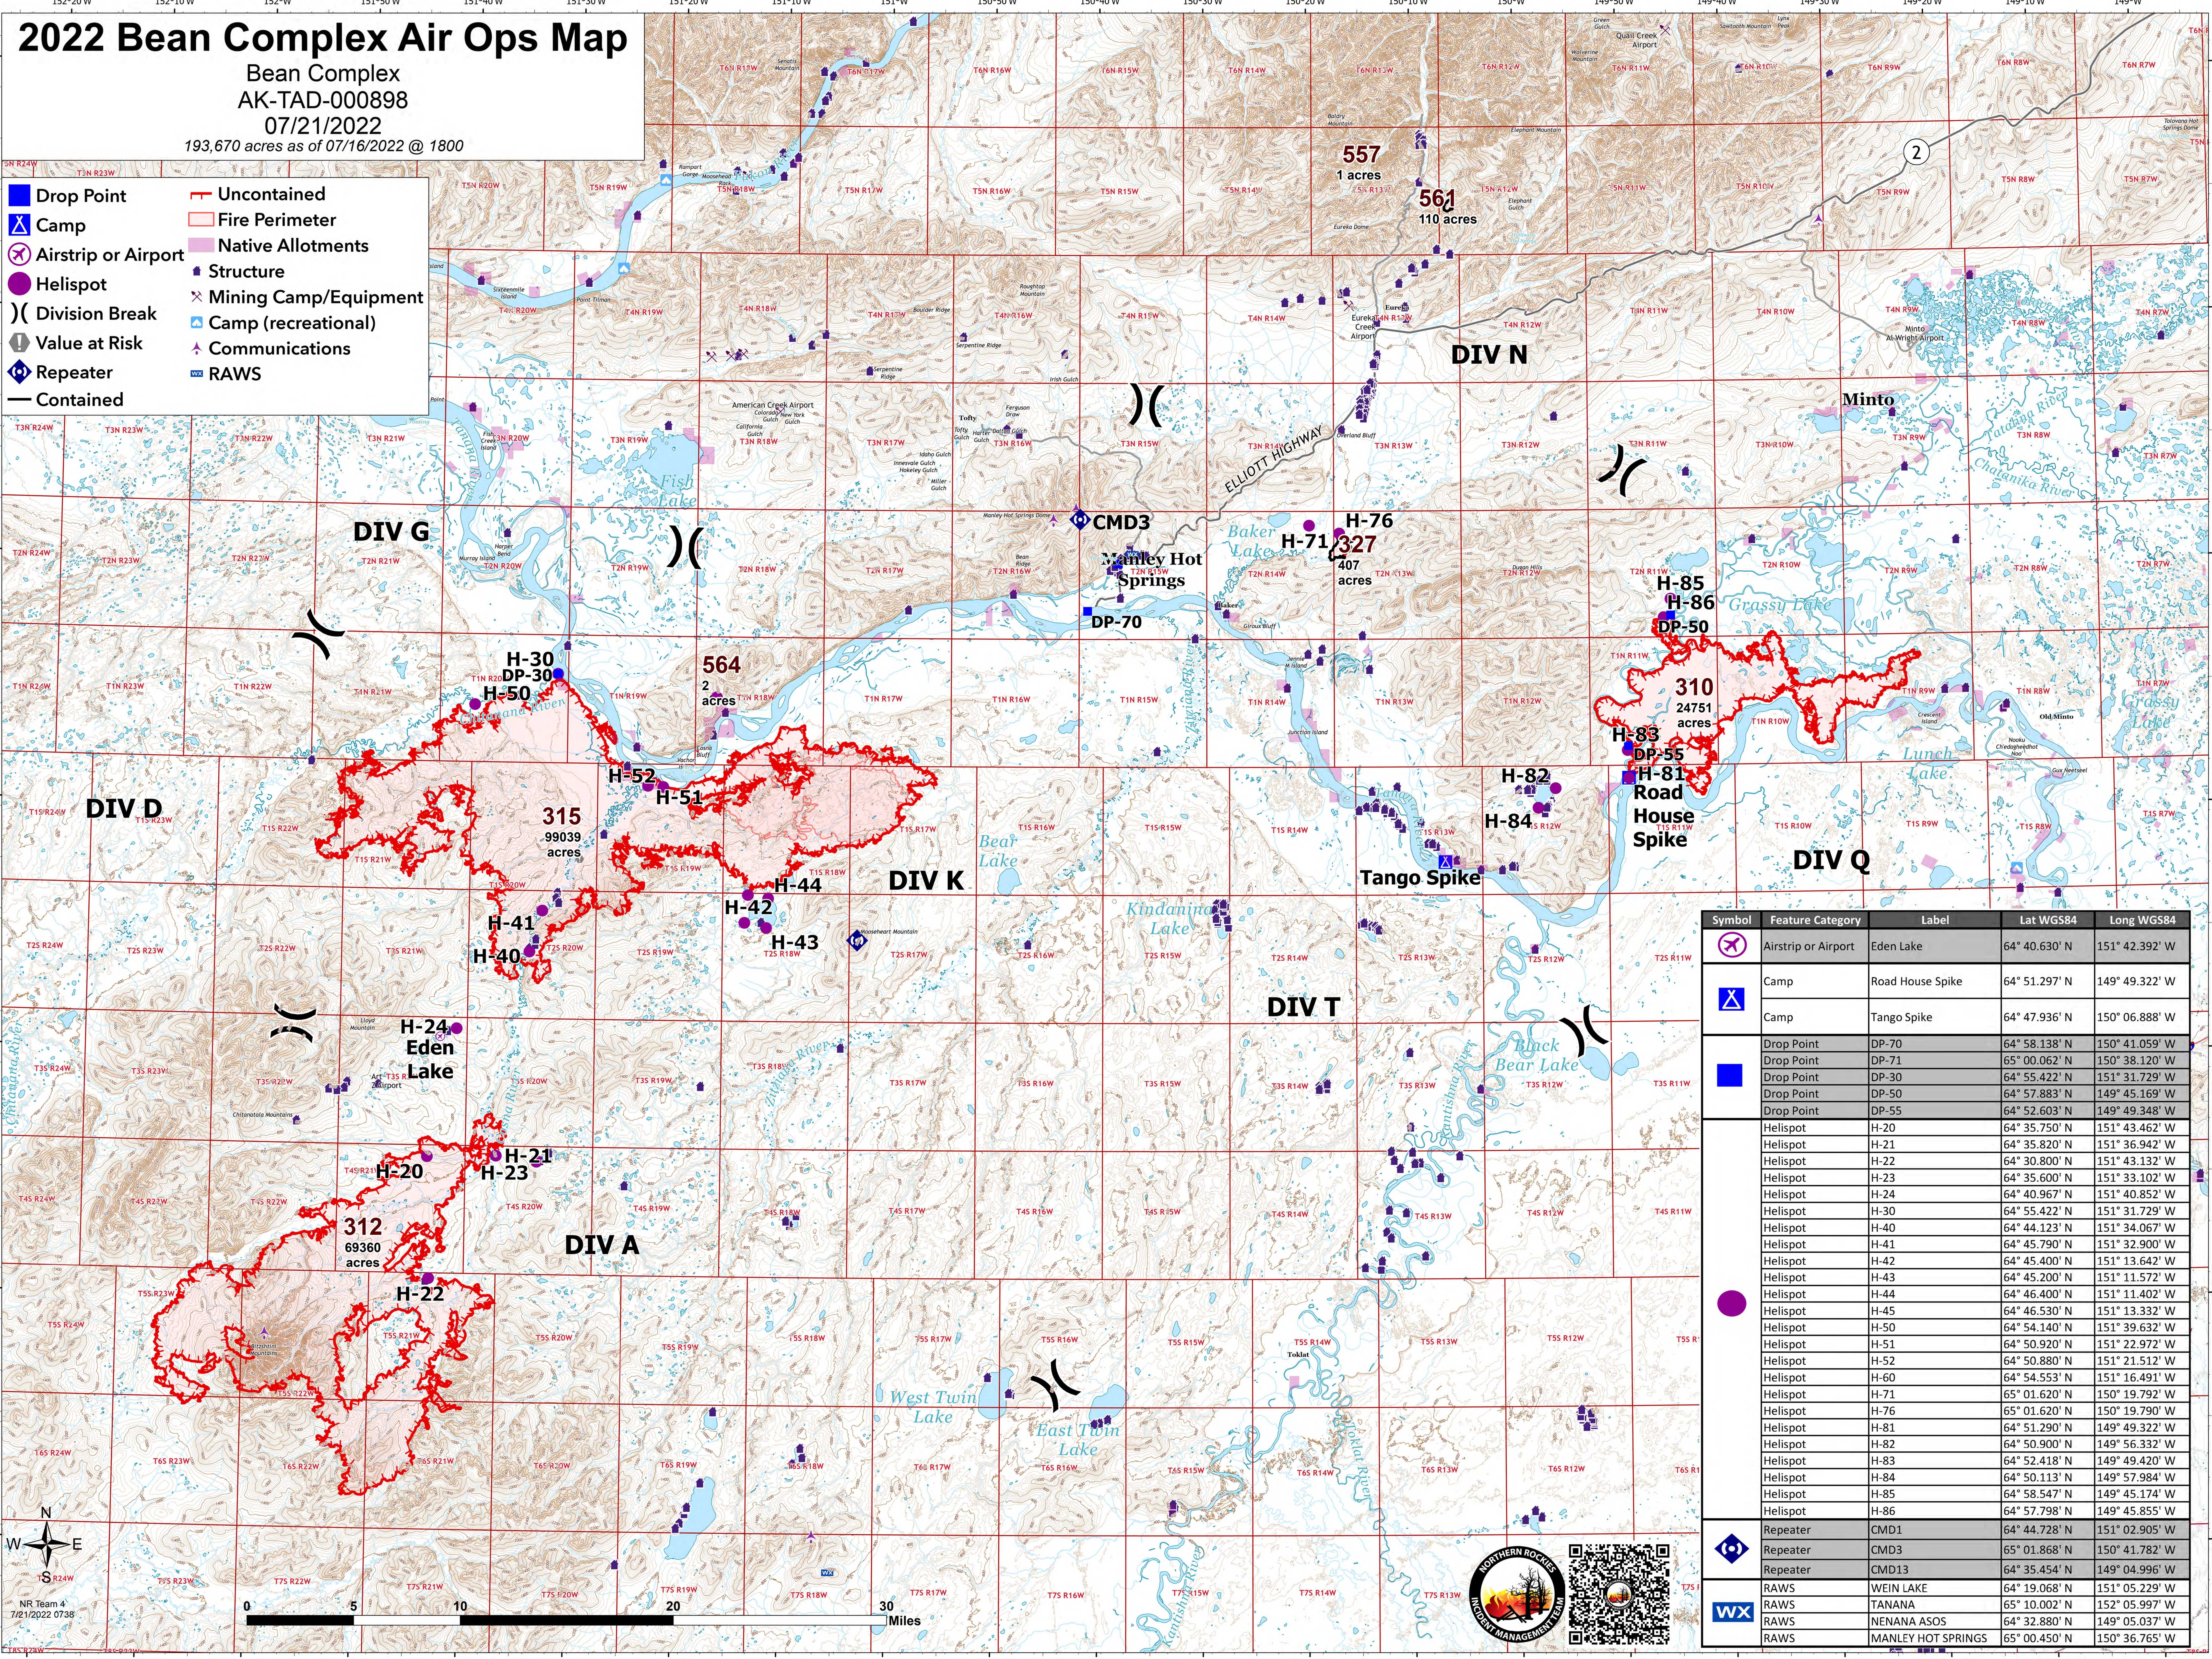

# 2022 Bean Complex Air Ops Map

Bean Complex  
AK-TAD-000898  
07/21/2022

193,670 acres as of 07/16/2022 @ 1800

-  Drop Point
-  Camp
-  Helispot
-  Airstrip or Airport
-  Division Break
-  Value at Risk
-  Repeater
-  Uncontained
-  Fire Perimeter
-  Native Allotments
-  Structure
-  Mining Camp/Equipment
-  Camp (recreational)
-  Communications
-  RAWS
-  Contained

NR Team 4  
7/21/2022 0738