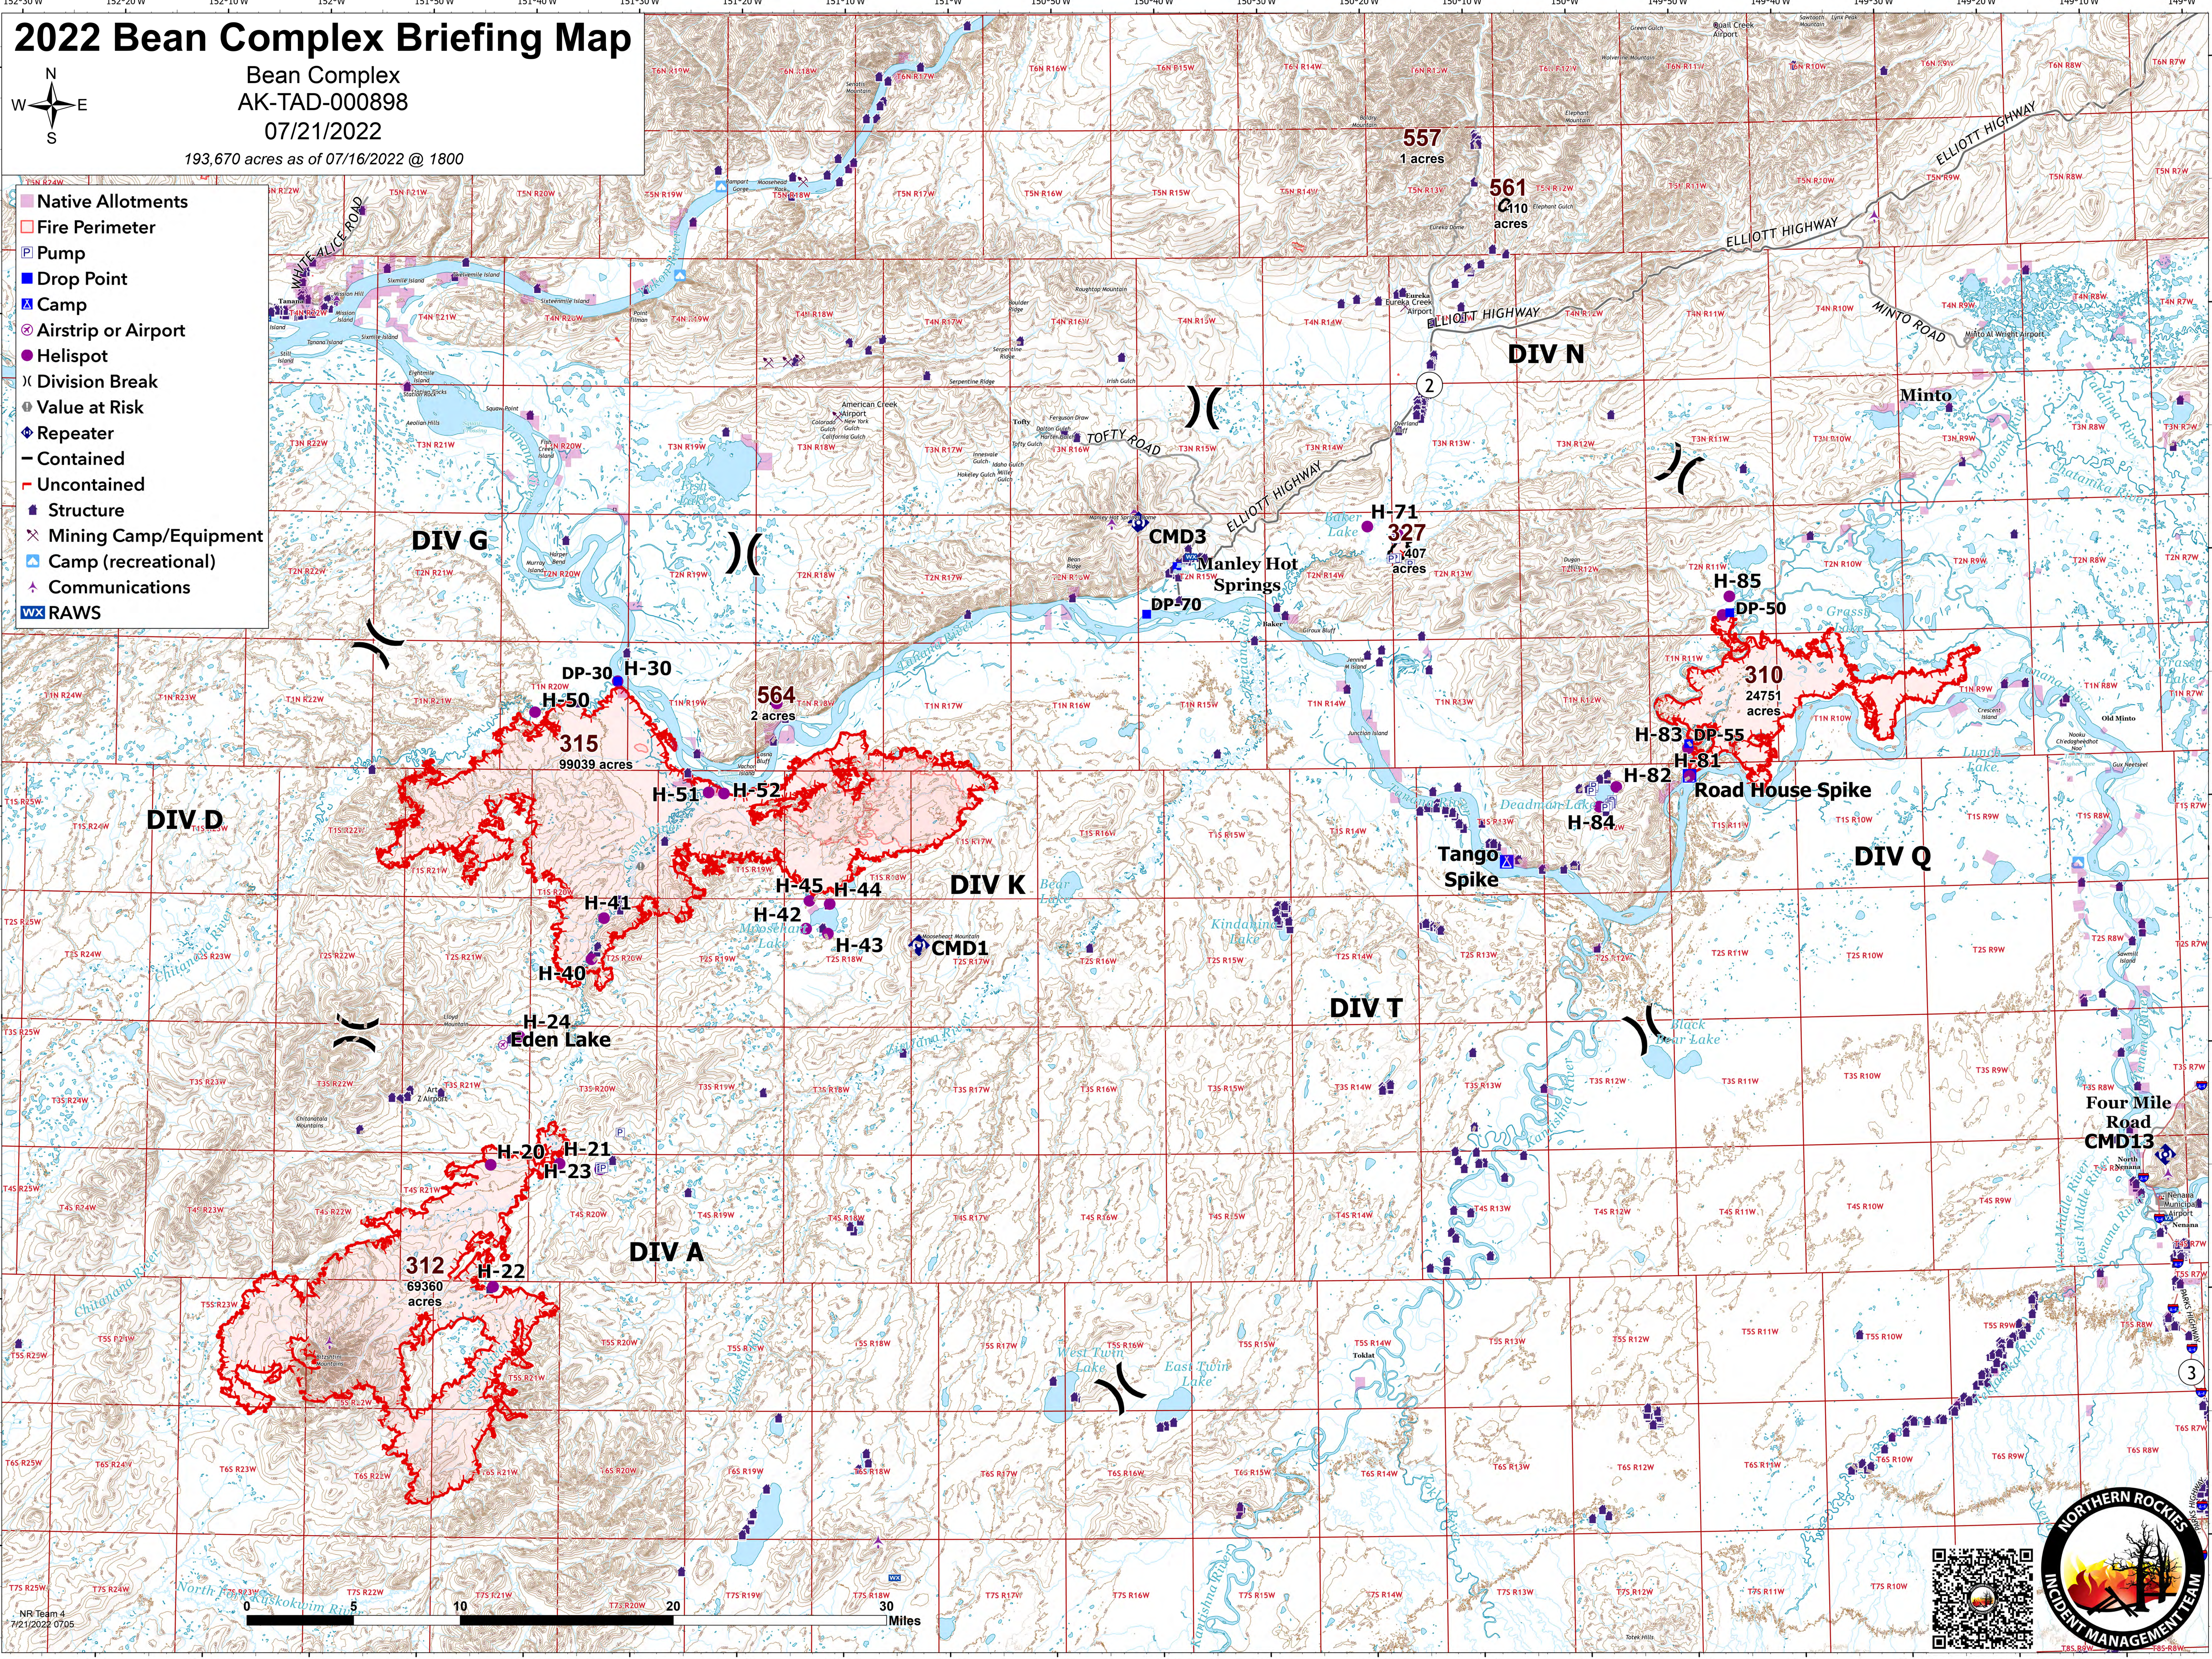

2022 Bean Complex Briefing Map

Bean Complex
AK-TAD-000898
07/21/2022

193,670 acres as of 07/16/2022 @ 1800

- Native Allotments
- Fire Perimeter
- Pump
- Drop Point
- Camp
- Airstrip or Airport
- Helispot
- Division Break
- Value at Risk
- Repeater
- Contained
- Uncontained
- Structure
- Mining Camp/Equipment
- Camp (recreational)
- Communications
- RAWS

NR Team 4
7/21/2022 07:05

0 5 10 20 30 Miles