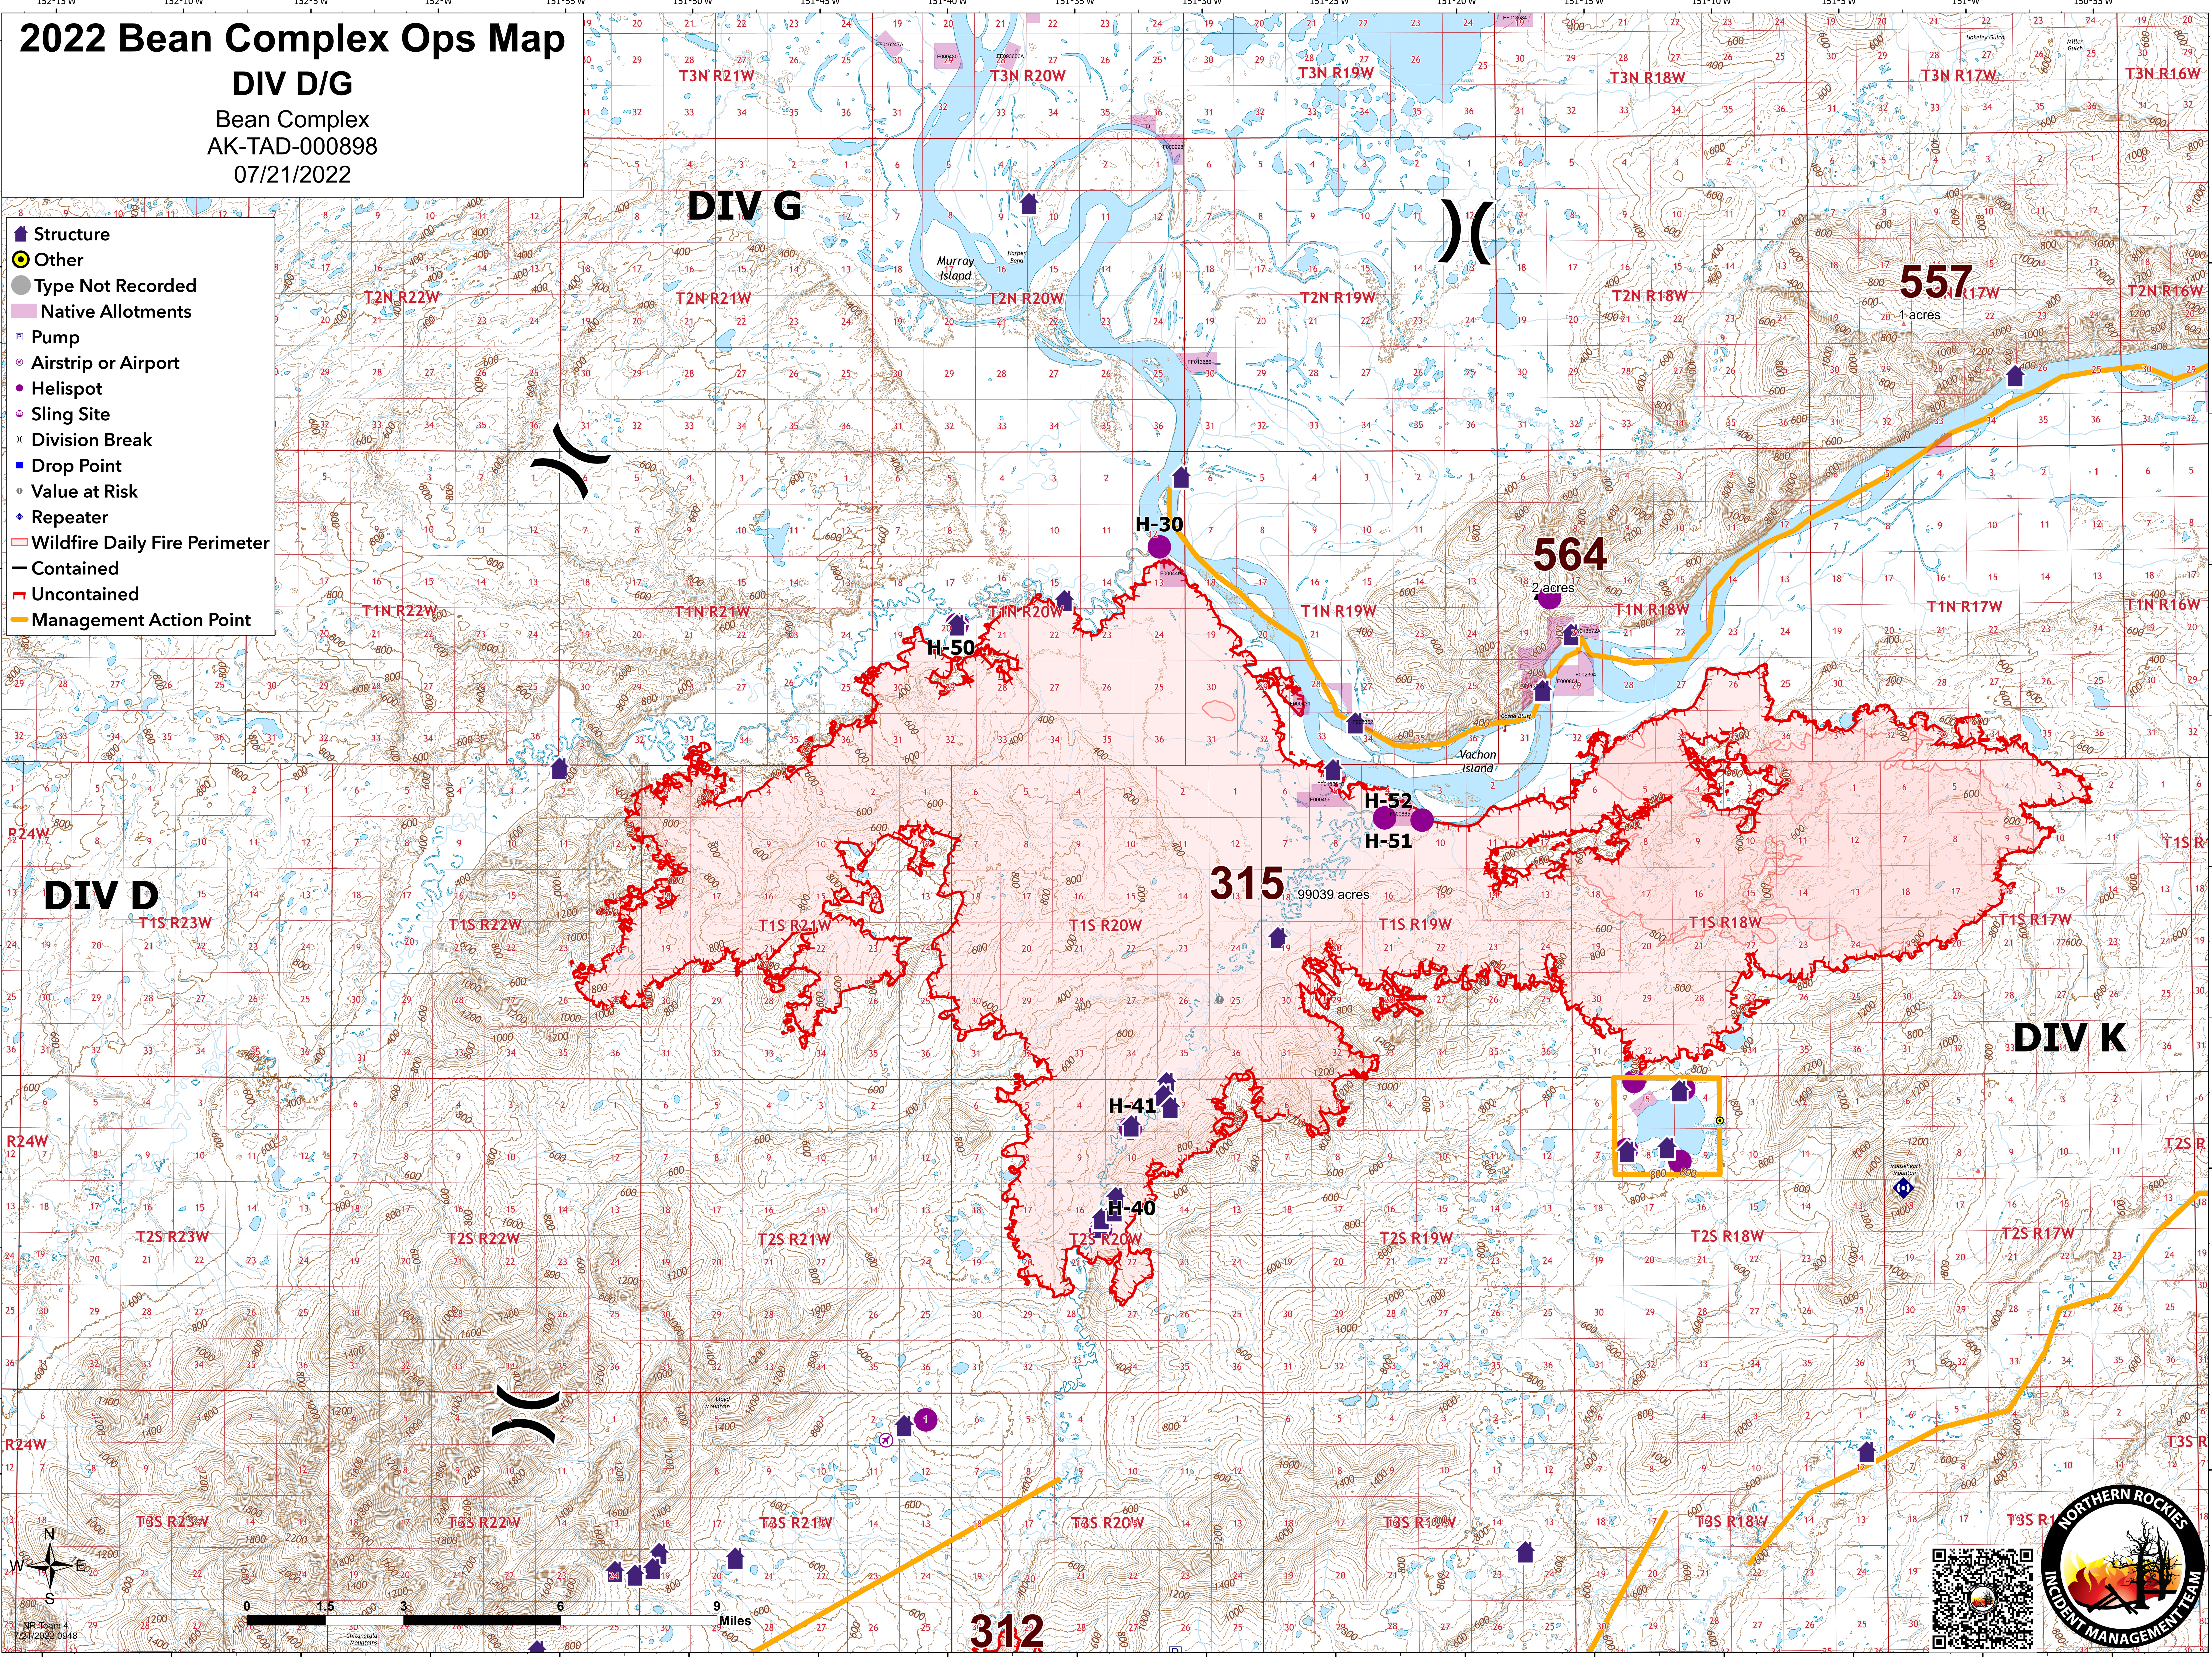

2022 Bean Complex Ops Map

DIV A

Bean Complex
AK-TAD-000898
07/21/2022

- Structure
- Communications
- Other
- Pump
- Helispot
- Hot Spot - Spot Fire
- Wildfire Daily Fire Perimeter
- Uncontained
- Management Action Point

DIV A

312
69360 acres

2022 Bean Complex Ops Map

DIV D/G

Bean Complex
AK-TAD-000898
07/21/2022

- Structure
- Other
- Type Not Recorded
- Native Allotments
- Pump
- Airstrip or Airport
- Helispot
- Sling Site
- Division Break
- Drop Point
- Value at Risk
- Repeater
- Wildfire Daily Fire Perimeter
- Contained
- Uncontained
- Management Action Point

2022 Bean Complex Ops Map

DIV K

Bean Complex
AK-TAD-000898
07/21/2022

- Structure
- Other
- Native Allotments
- Helispot
- Value at Risk
- Repeater
- Wildfire Daily Fire Perimeter
- Contained
- Uncontained
- Management Action Point

2022 Bean Complex Ops Map

DIV Q

Bean Complex
AK-TAD-000898
07/21/2022

- Structure
- Native Allotments
- Pump
- Helispot
- Drop Point
- Camp
- Wildfire Daily Fire Perimeter
- Uncontained
- Management Action Point