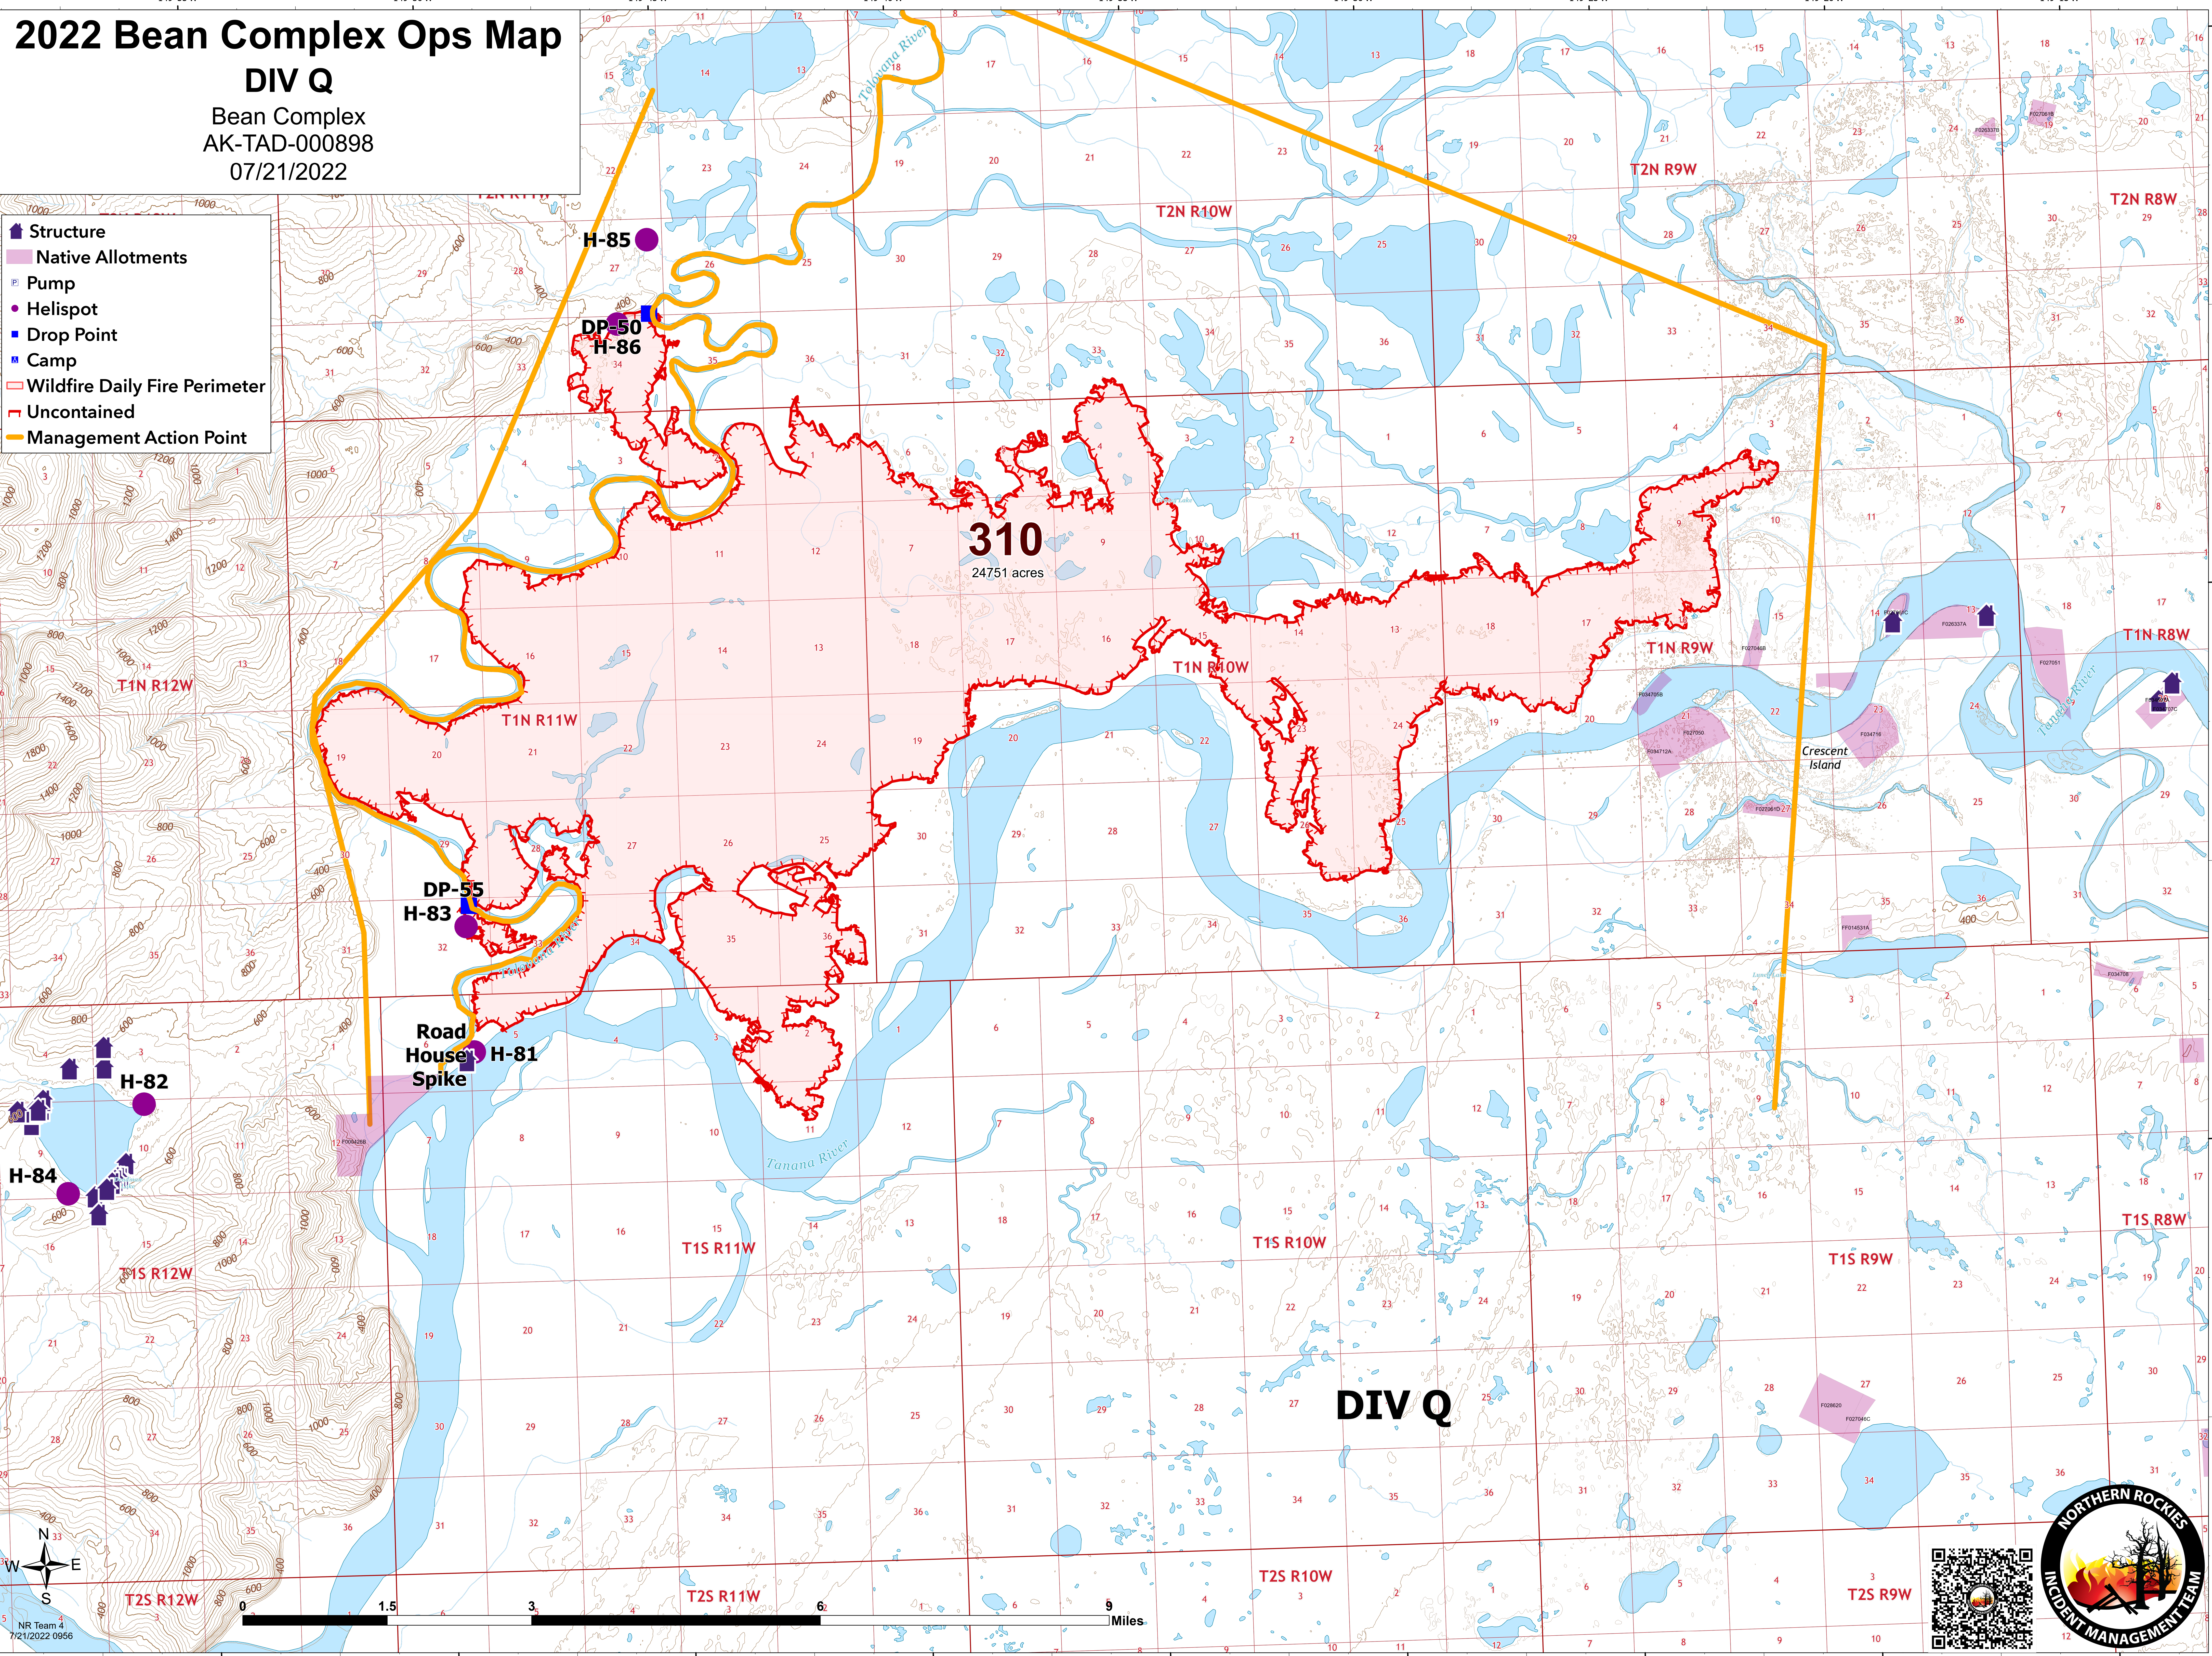

2022 Bean Complex Ops Map

DIV A

Bean Complex
AK-TAD-000898
07/21/2022

- Structure
- Communications
- Other
- Pump
- Helispot
- Hot Spot - Spot Fire
- Wildfire Daily Fire Perimeter
- Uncontained
- Management Action Point

DIV A

312
69360 acres

2022 Bean Complex Ops Map

DIV D/G

Bean Complex
AK-TAD-000898
07/21/2022

- Structure
- Other
- Type Not Recorded
- Native Allotments
- Pump
- Airstrip or Airport
- Helispot
- Sling Site
- Division Break
- Drop Point
- Value at Risk
- Repeater
- Wildfire Daily Fire Perimeter
- Contained
- Uncontained
- Management Action Point

2022 Bean Complex Ops Map

DIV K

Bean Complex
AK-TAD-000898
07/21/2022

- Structure
- Other
- Native Allotments
- Helispot
- Value at Risk
- Repeater
- Wildfire Daily Fire Perimeter
- Contained
- Uncontained
- Management Action Point

2022 Bean Complex Ops Map

DIV Q

Bean Complex
AK-TAD-000898
07/21/2022

- Structure
- Native Allotments
- Pump
- Helispot
- Drop Point
- Camp
- Wildfire Daily Fire Perimeter
- Uncontained
- Management Action Point