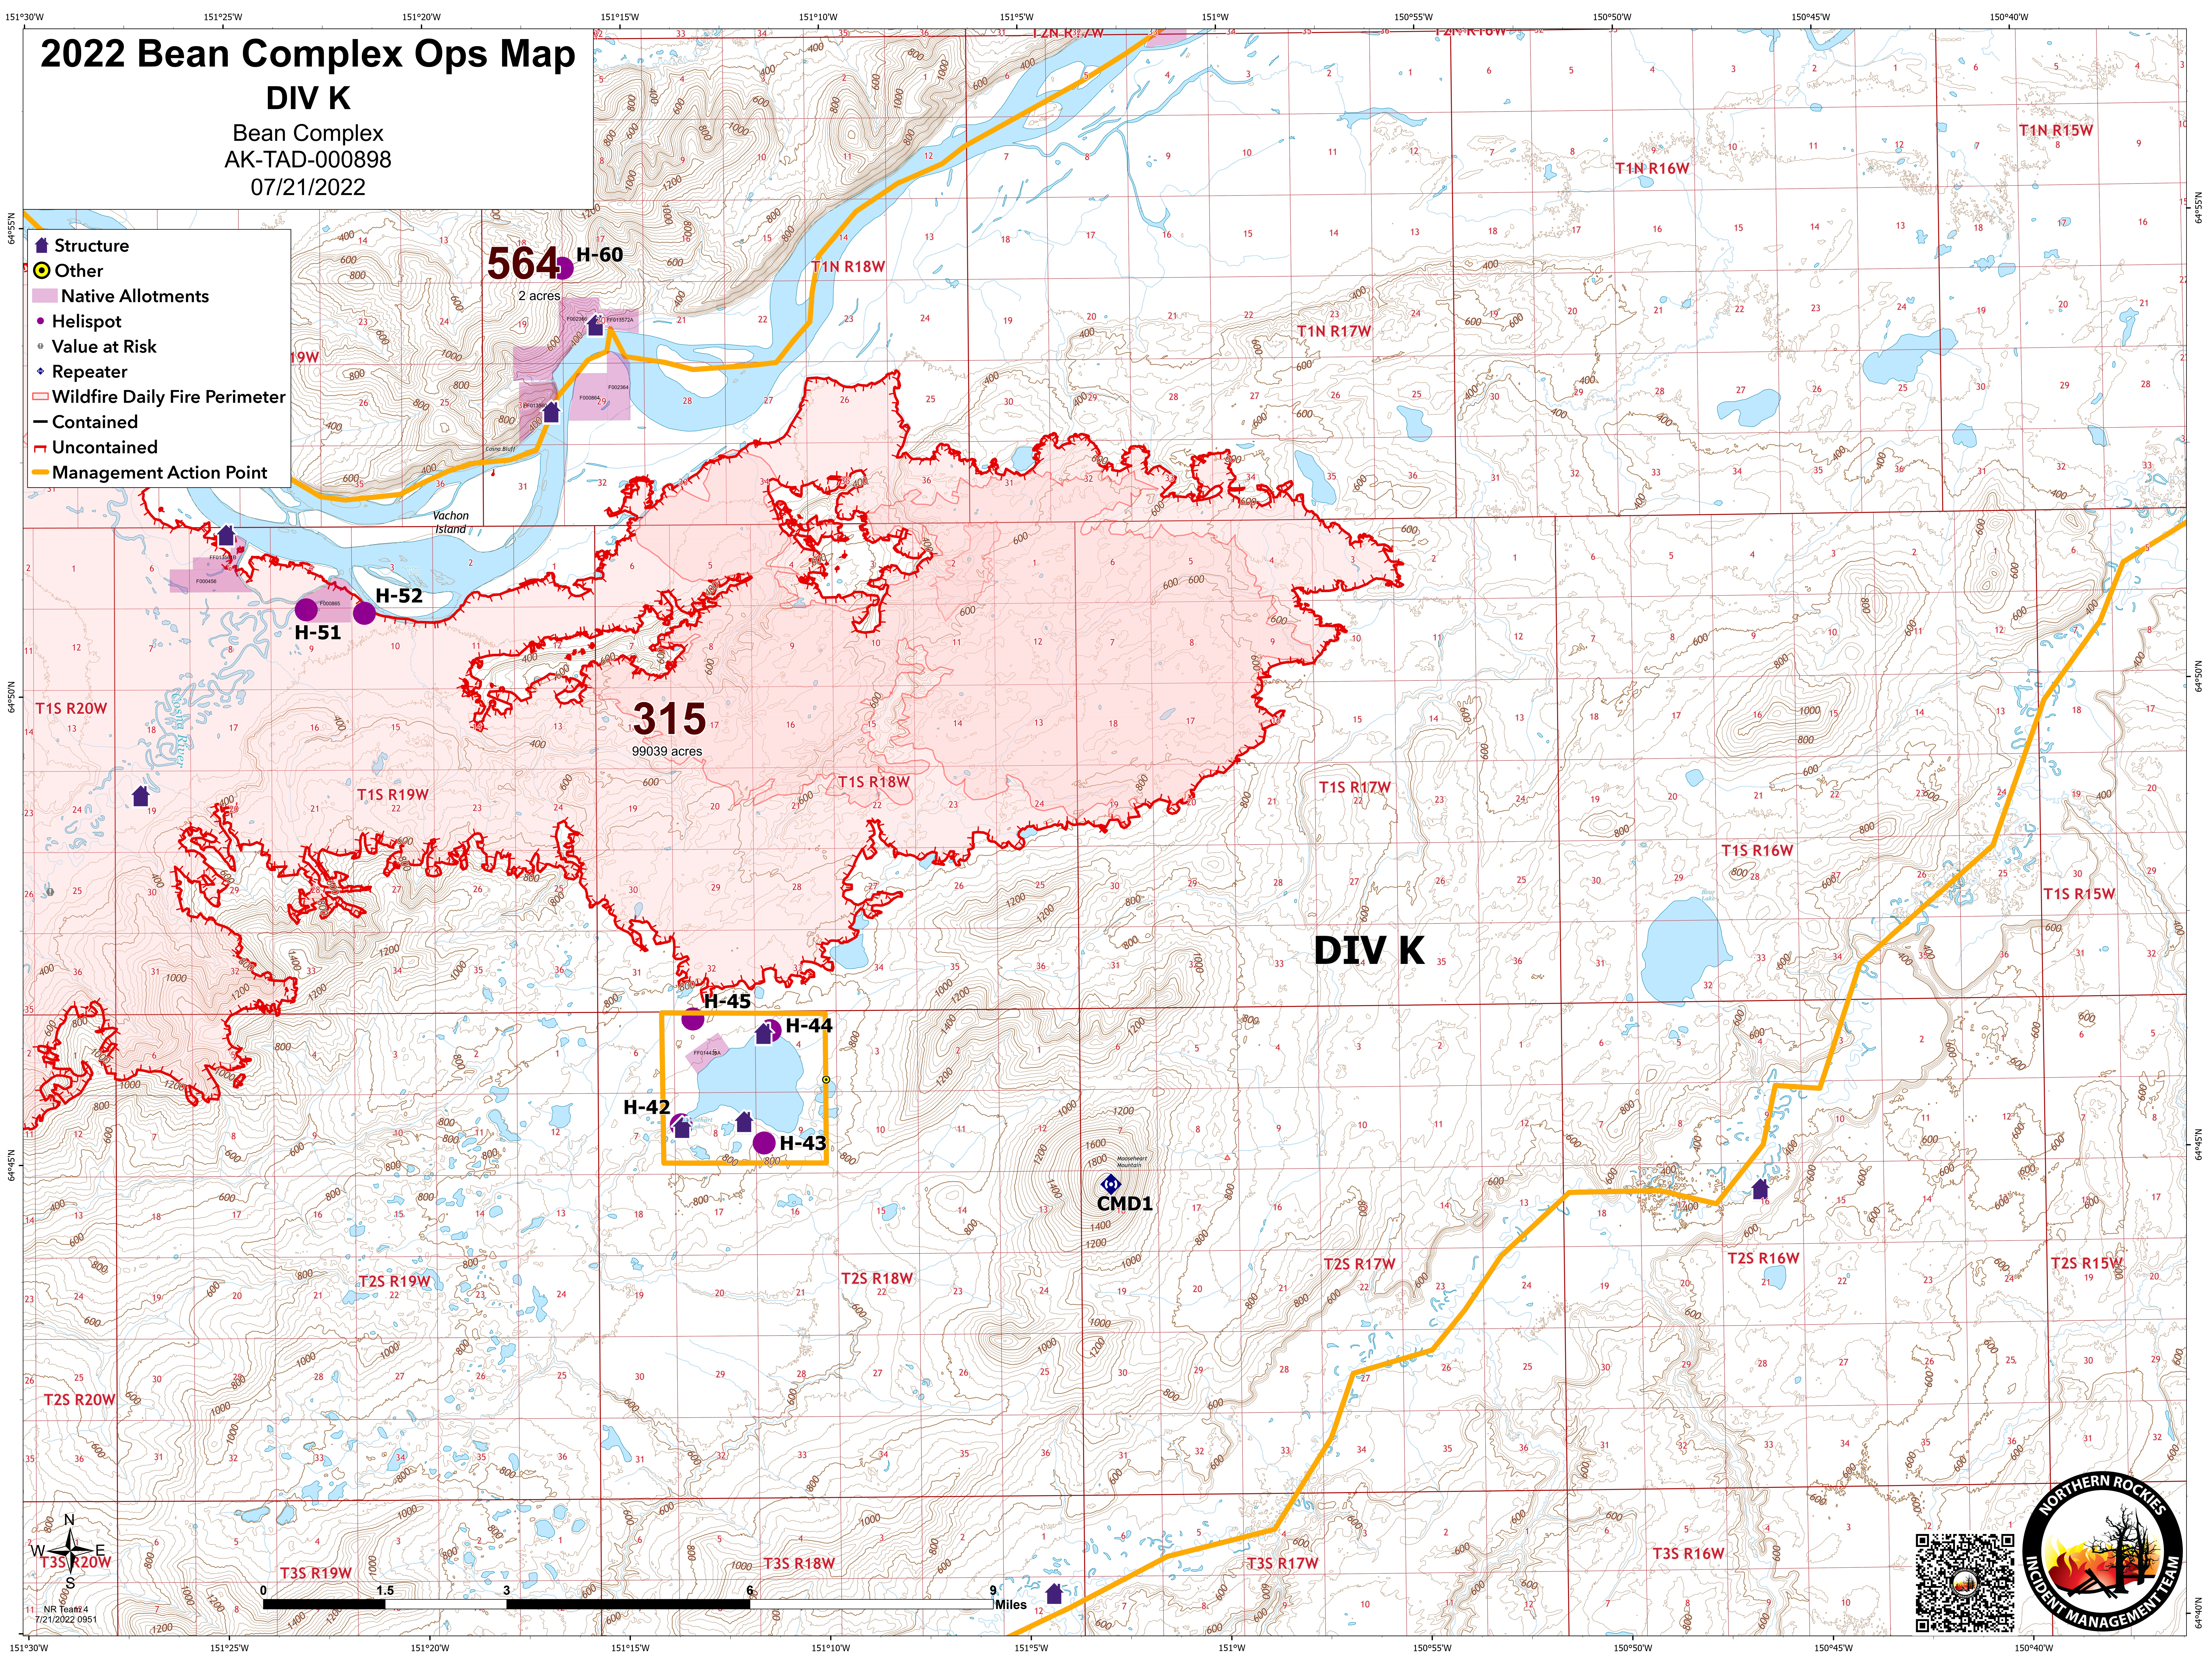

2022 Bean Complex Ops Map

DIV K

Bean Complex
AK-TAD-000898
07/21/2022

- Structure
- Other
- Native Allotments
- Helispot
- Value at Risk
- Repeater
- Wildfire Daily Fire Perimeter
- Contained
- Uncontained
- Management Action Point

564 H-60
2 acres

H-51 H-52

315
99039 acres

H-42 H-43 H-44 H-45

DIV K

CMD1

NR Team#4
7/21/2022 0951