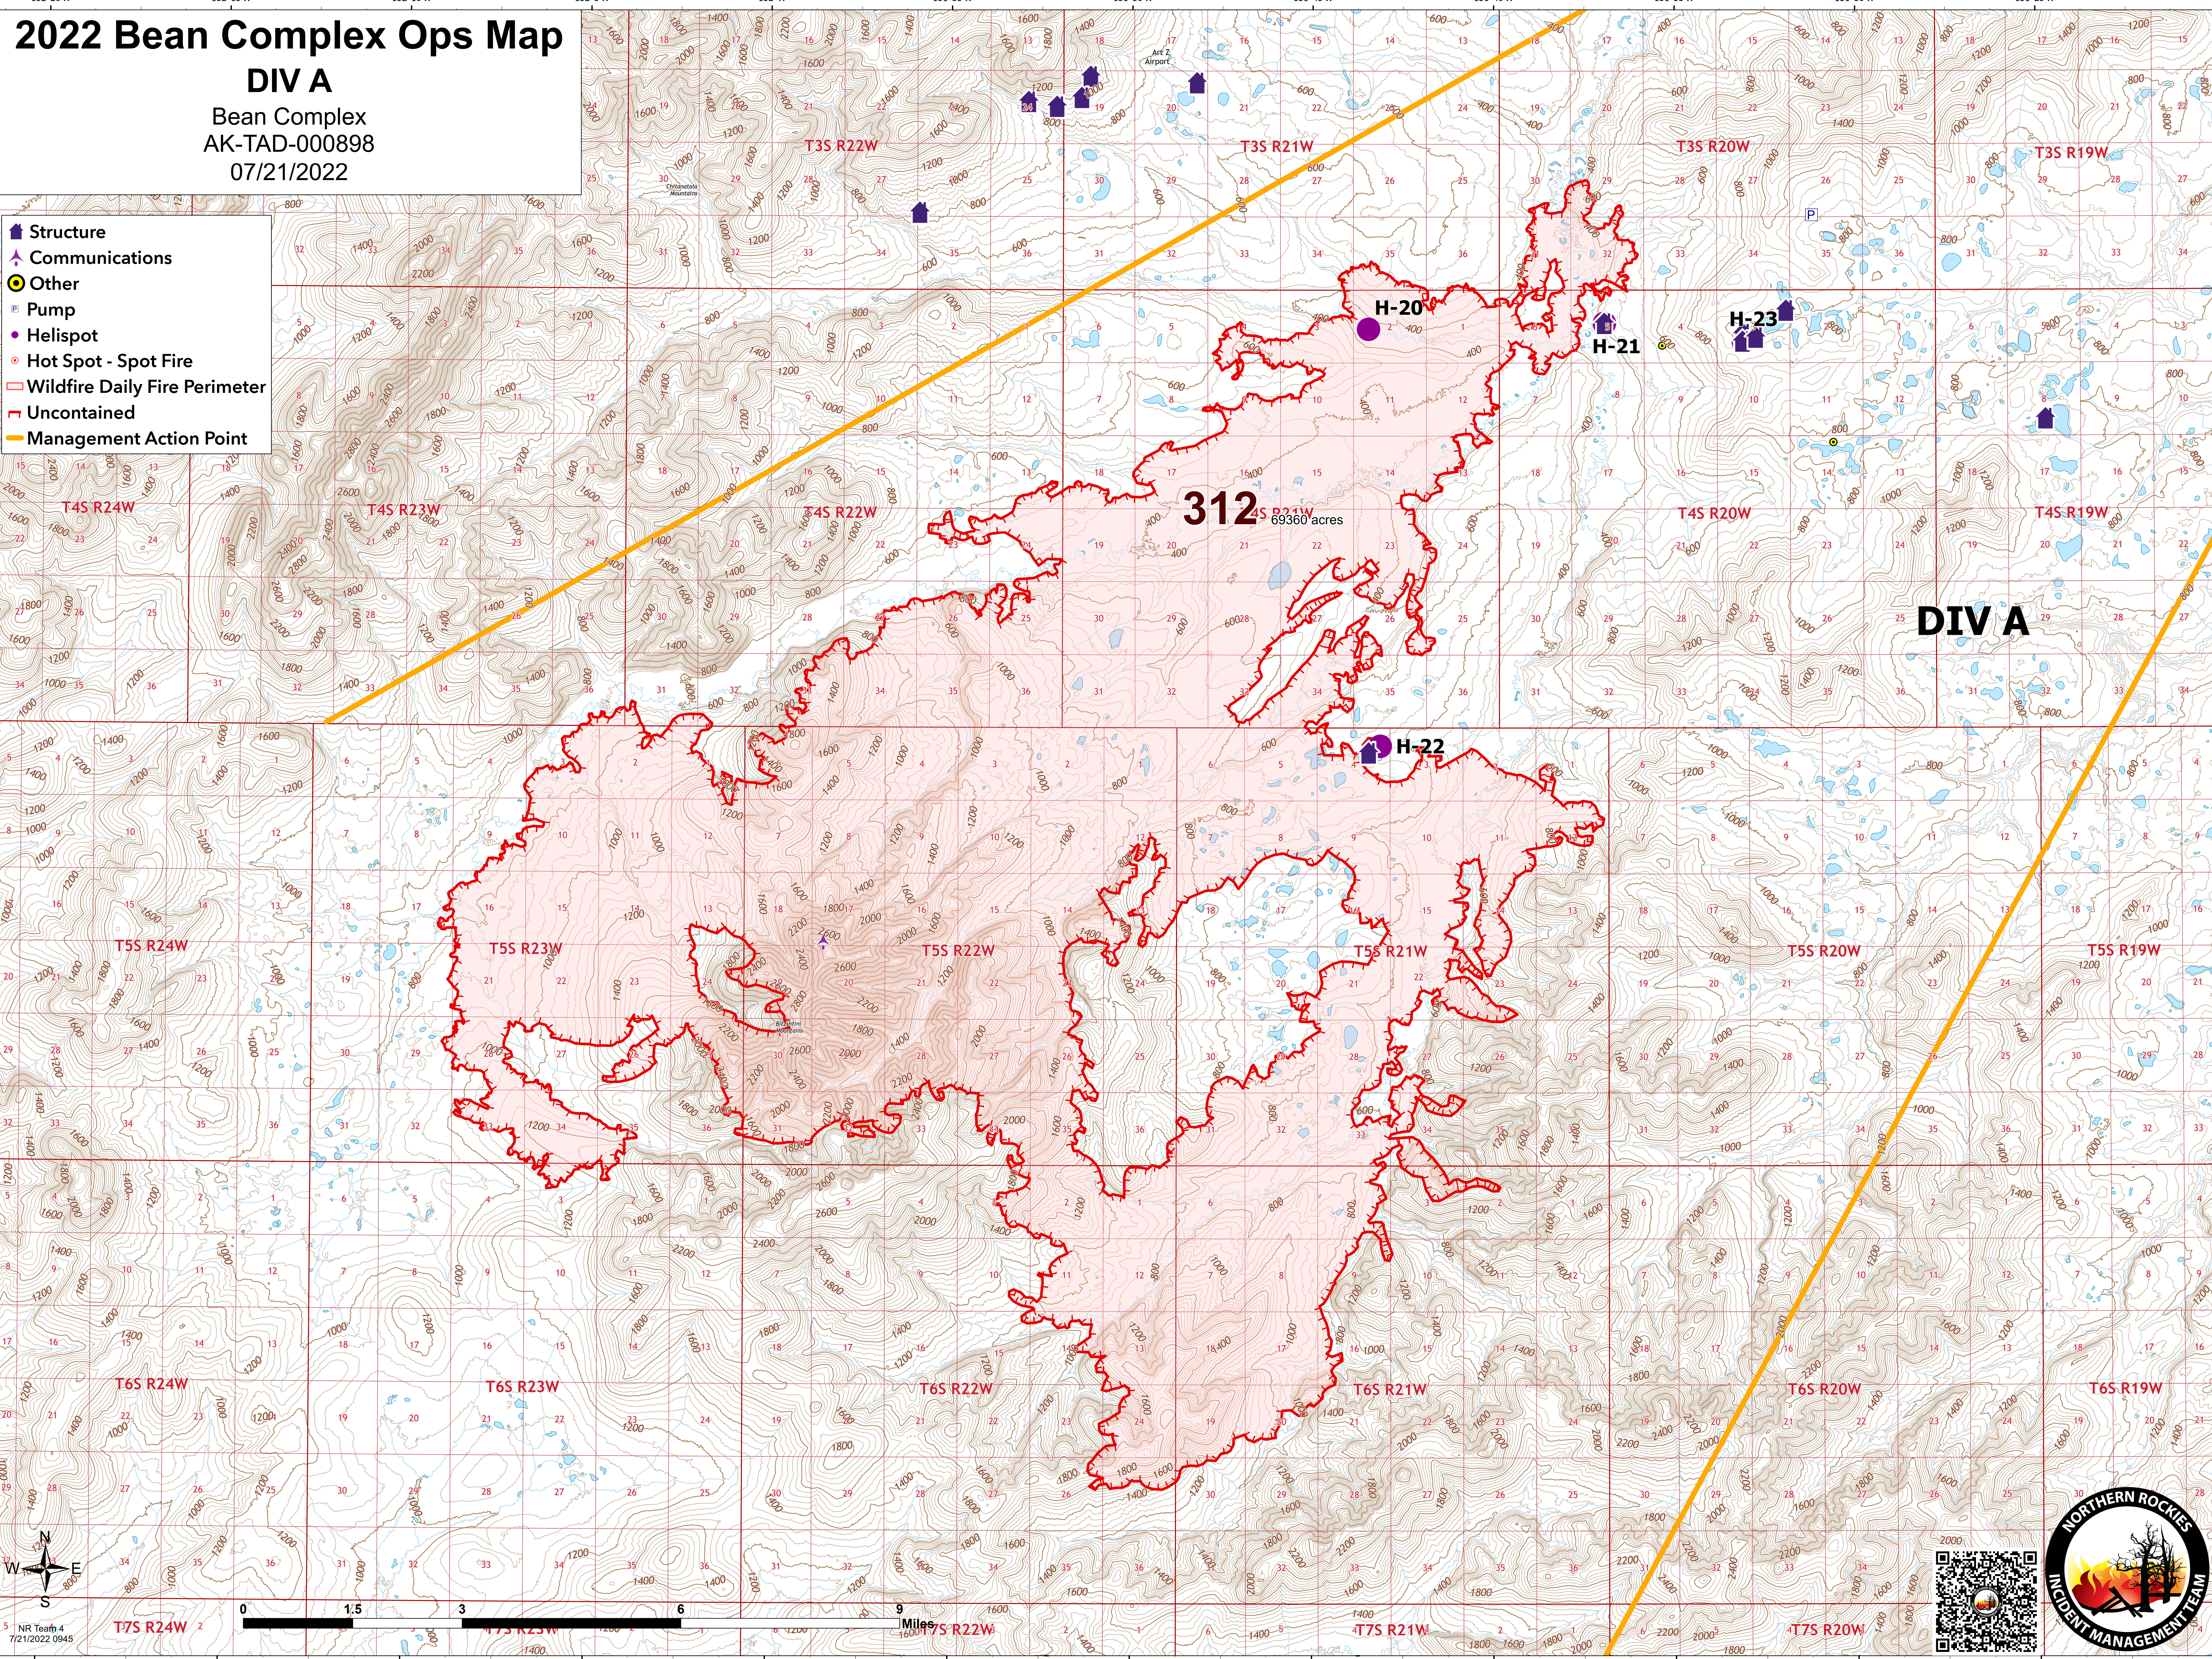

2022 Bean Complex Ops Map

DIV A

Bean Complex
AK-TAD-000898
07/21/2022

- Structure
- Communications
- Other
- Pump
- Helispot
- Hot Spot - Spot Fire
- Wildfire Daily Fire Perimeter
- Uncontained
- Management Action Point

DIV A

312
69360 acres

2022 Bean Complex Ops Map

DIV D/G

Bean Complex
AK-TAD-000898
07/21/2022

- Structure
- Other
- Type Not Recorded
- Native Allotments
- Pump
- Airstrip or Airport
- Helispot
- Sling Site
- Division Break
- Drop Point
- Value at Risk
- Repeater
- Wildfire Daily Fire Perimeter
- Contained
- Uncontained
- Management Action Point

2022 Bean Complex Ops Map

DIV K

Bean Complex
AK-TAD-000898
07/21/2022

- Structure
- Other
- Native Allotments
- Helispot
- Value at Risk
- Repeater
- Wildfire Daily Fire Perimeter
- Contained
- Uncontained
- Management Action Point

2022 Bean Complex Ops Map

DIV Q

Bean Complex
AK-TAD-000898
07/21/2022

- Structure
- Native Allotments
- Pump
- Helispot
- Drop Point
- Camp
- Wildfire Daily Fire Perimeter
- Uncontained
- Management Action Point