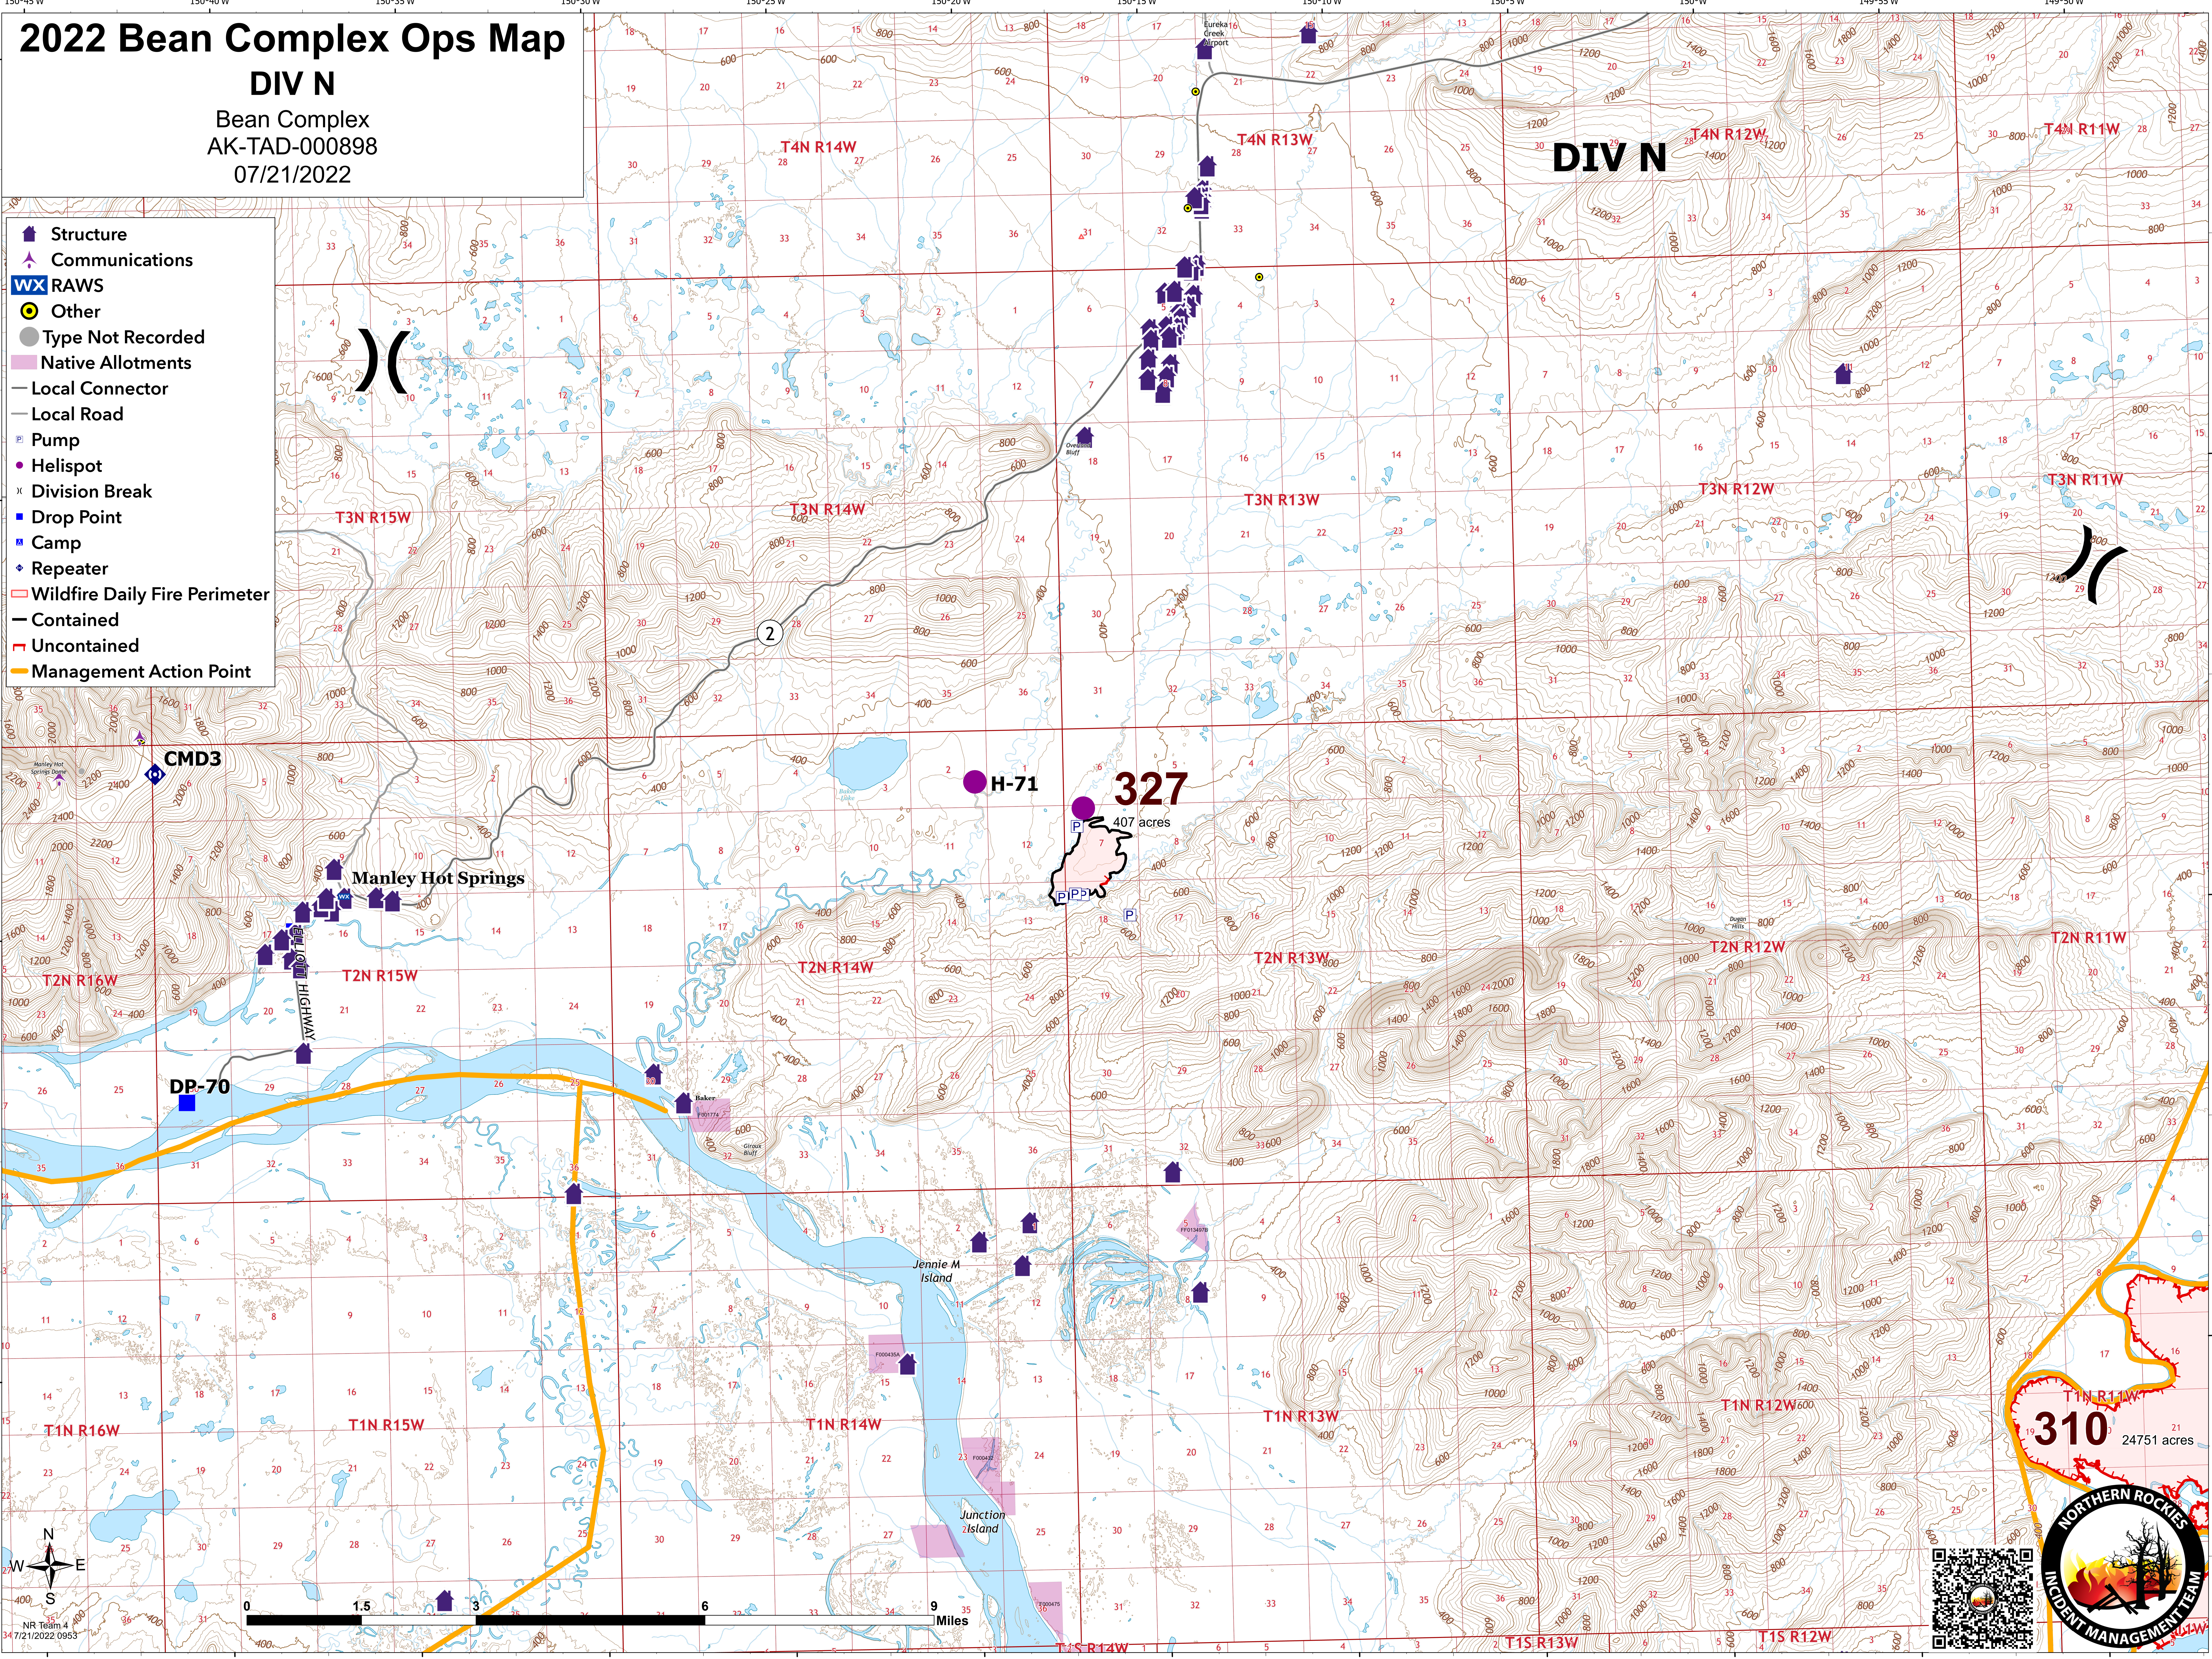

2022 Bean Complex Ops Map

DIV A

Bean Complex
AK-TAD-000898
07/21/2022

- Structure
- Communications
- Other
- Pump
- Helispot
- Hot Spot - Spot Fire
- Wildfire Daily Fire Perimeter
- Uncontained
- Management Action Point

DIV A

312
69360 acres

2022 Bean Complex Ops Map

DIV D/G

Bean Complex
AK-TAD-000898
07/21/2022

- Structure
- Other
- Type Not Recorded
- Native Allotments
- Pump
- Airstrip or Airport
- Helispot
- Sling Site
- Division Break
- Drop Point
- Value at Risk
- Repeater
- Wildfire Daily Fire Perimeter
- Contained
- Uncontained
- Management Action Point

2022 Bean Complex Ops Map

DIV K

Bean Complex
AK-TAD-000898
07/21/2022

- Structure
- Other
- Native Allotments
- Helispot
- Value at Risk
- Repeater
- Wildfire Daily Fire Perimeter
- Contained
- Uncontained
- Management Action Point

2022 Bean Complex Ops Map

DIV Q

Bean Complex
AK-TAD-000898
07/21/2022

- Structure
- Native Allotments
- Pump
- Helispot
- Drop Point
- Camp
- Wildfire Daily Fire Perimeter
- Uncontained
- Management Action Point