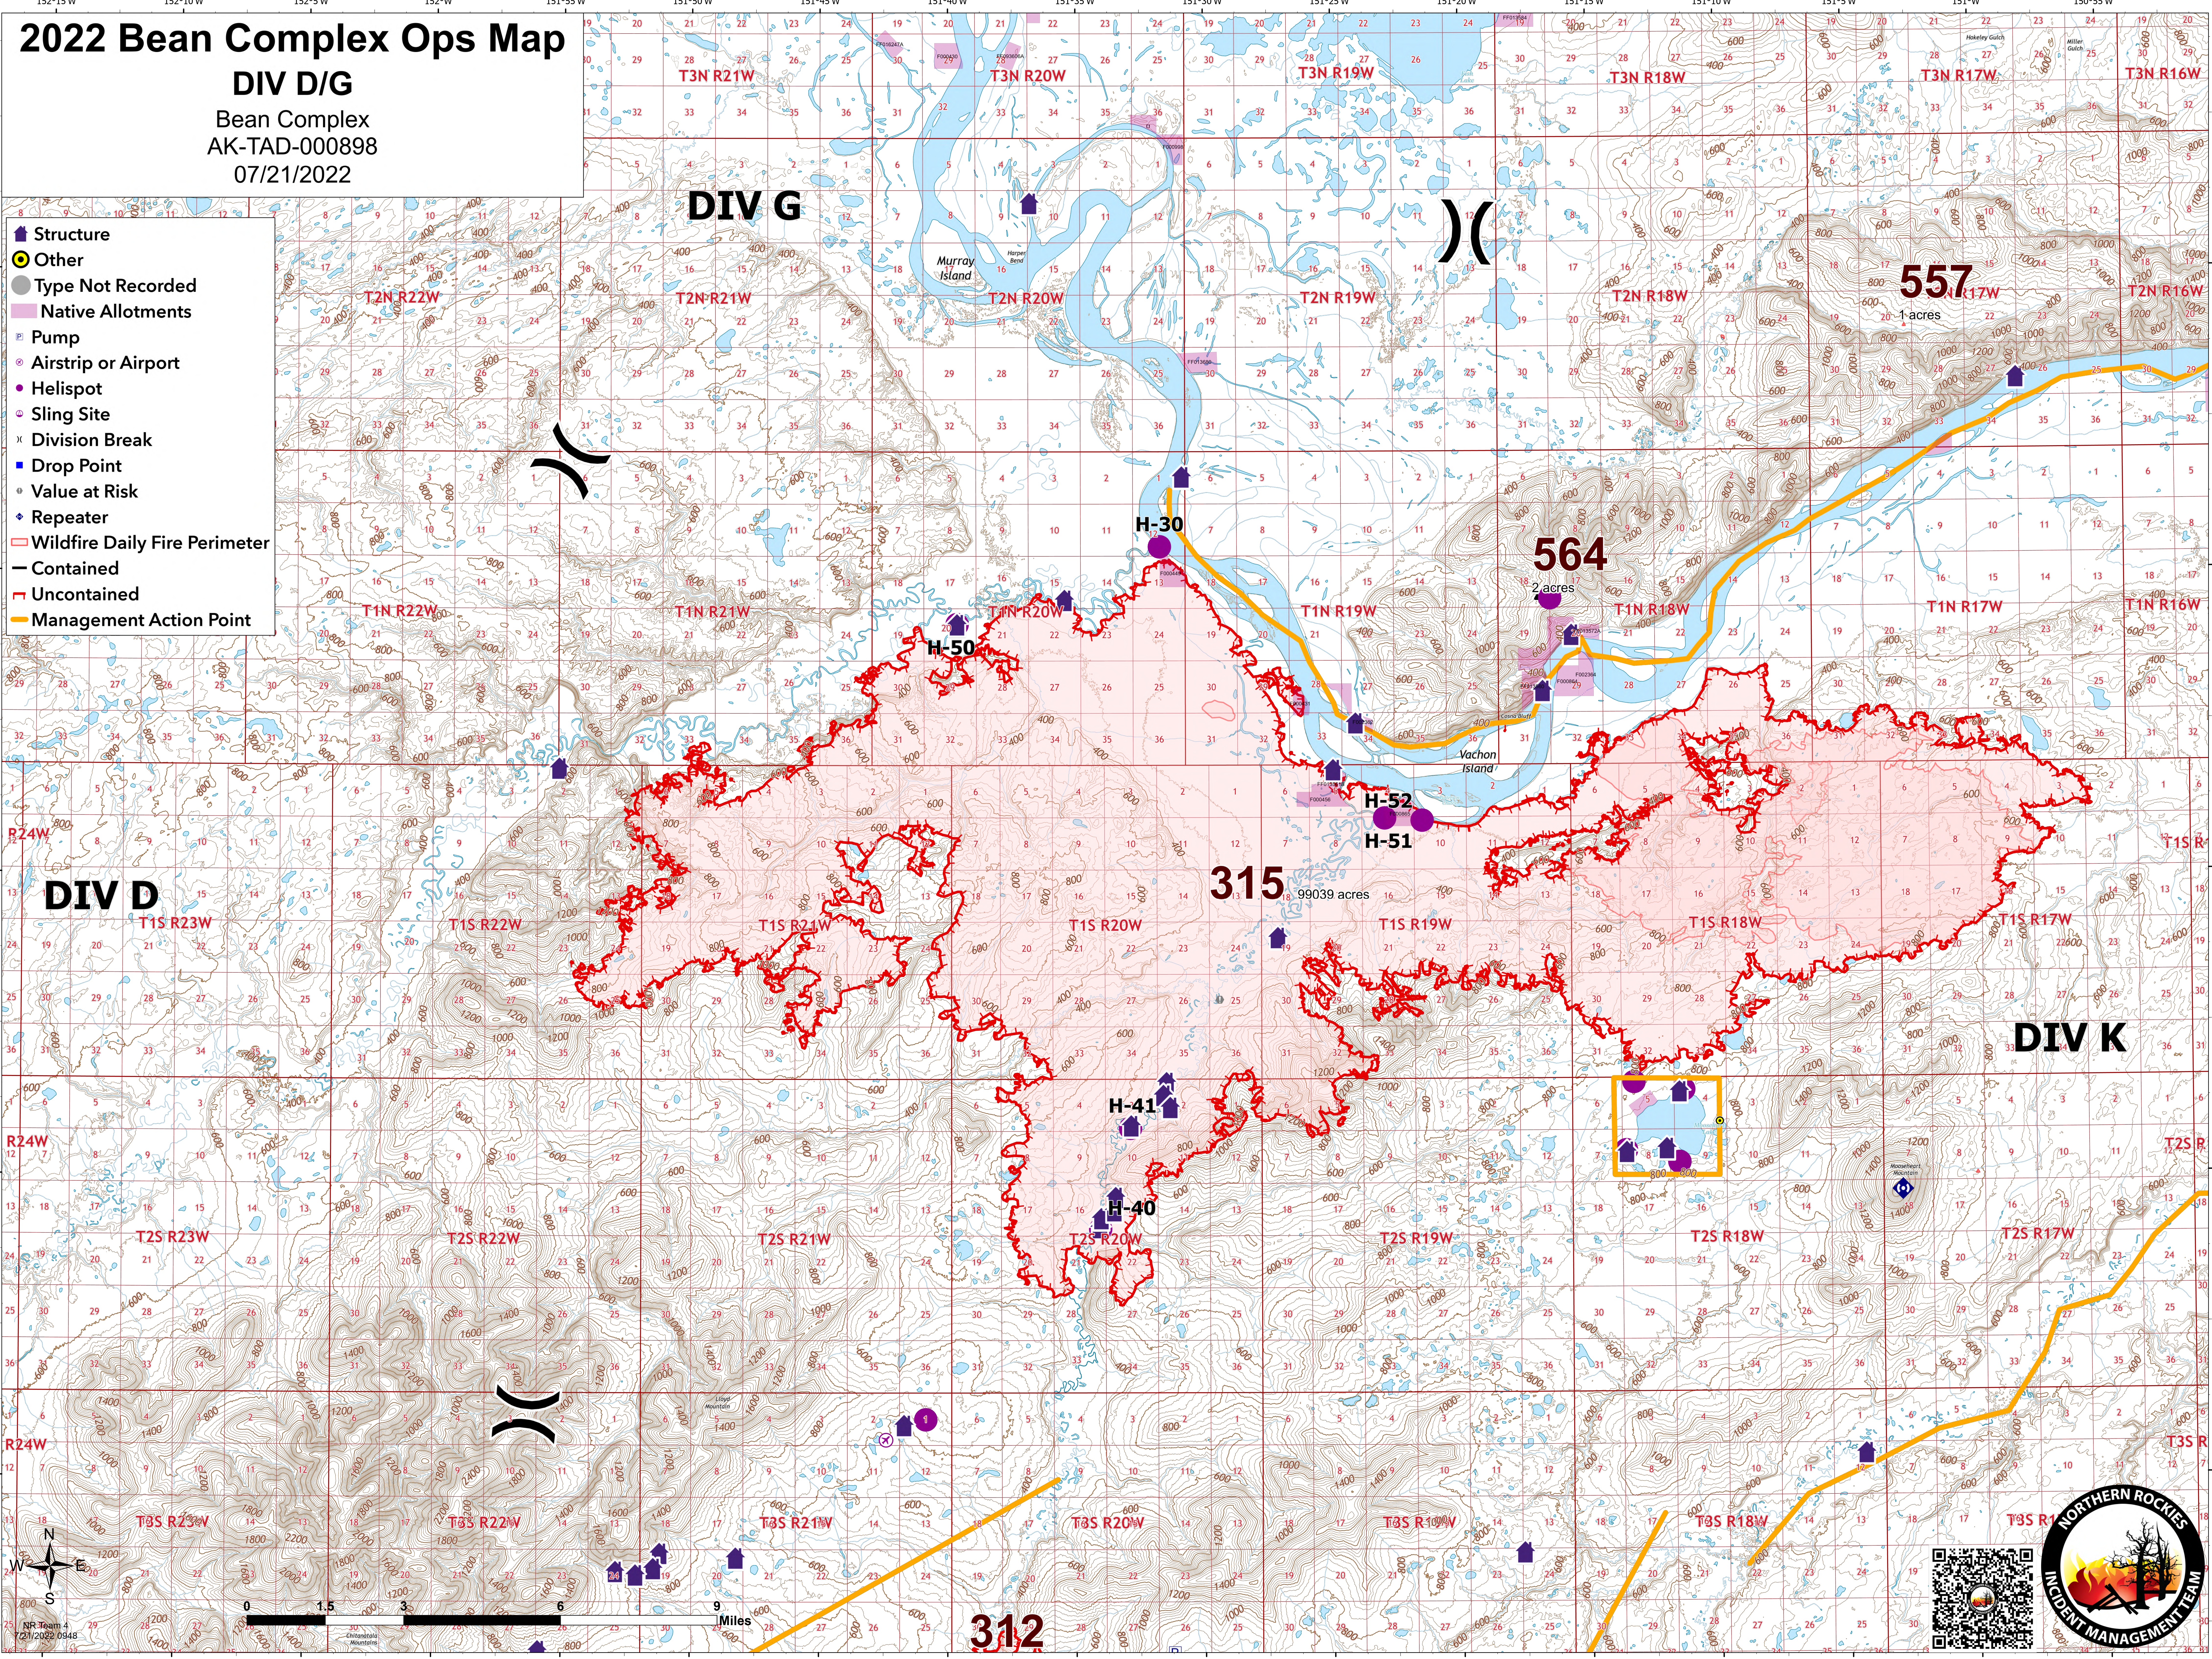

# 2022 Bean Complex Ops Map

DIV D/G

Bean Complex  
AK-TAD-000898  
07/21/2022

- Structure
- Other
- Type Not Recorded
- Native Allotments
- Pump
- Airstrip or Airport
- Helispot
- Sling Site
- Division Break
- Drop Point
- Value at Risk
- Repeater
- Wildfire Daily Fire Perimeter
- Contained
- Uncontained
- Management Action Point

**DIV G**

**557**  
1 acres

**564**  
2 acres

**315**  
99039 acres

**DIV K**

**312**

NR Team  
(21)2082 0948