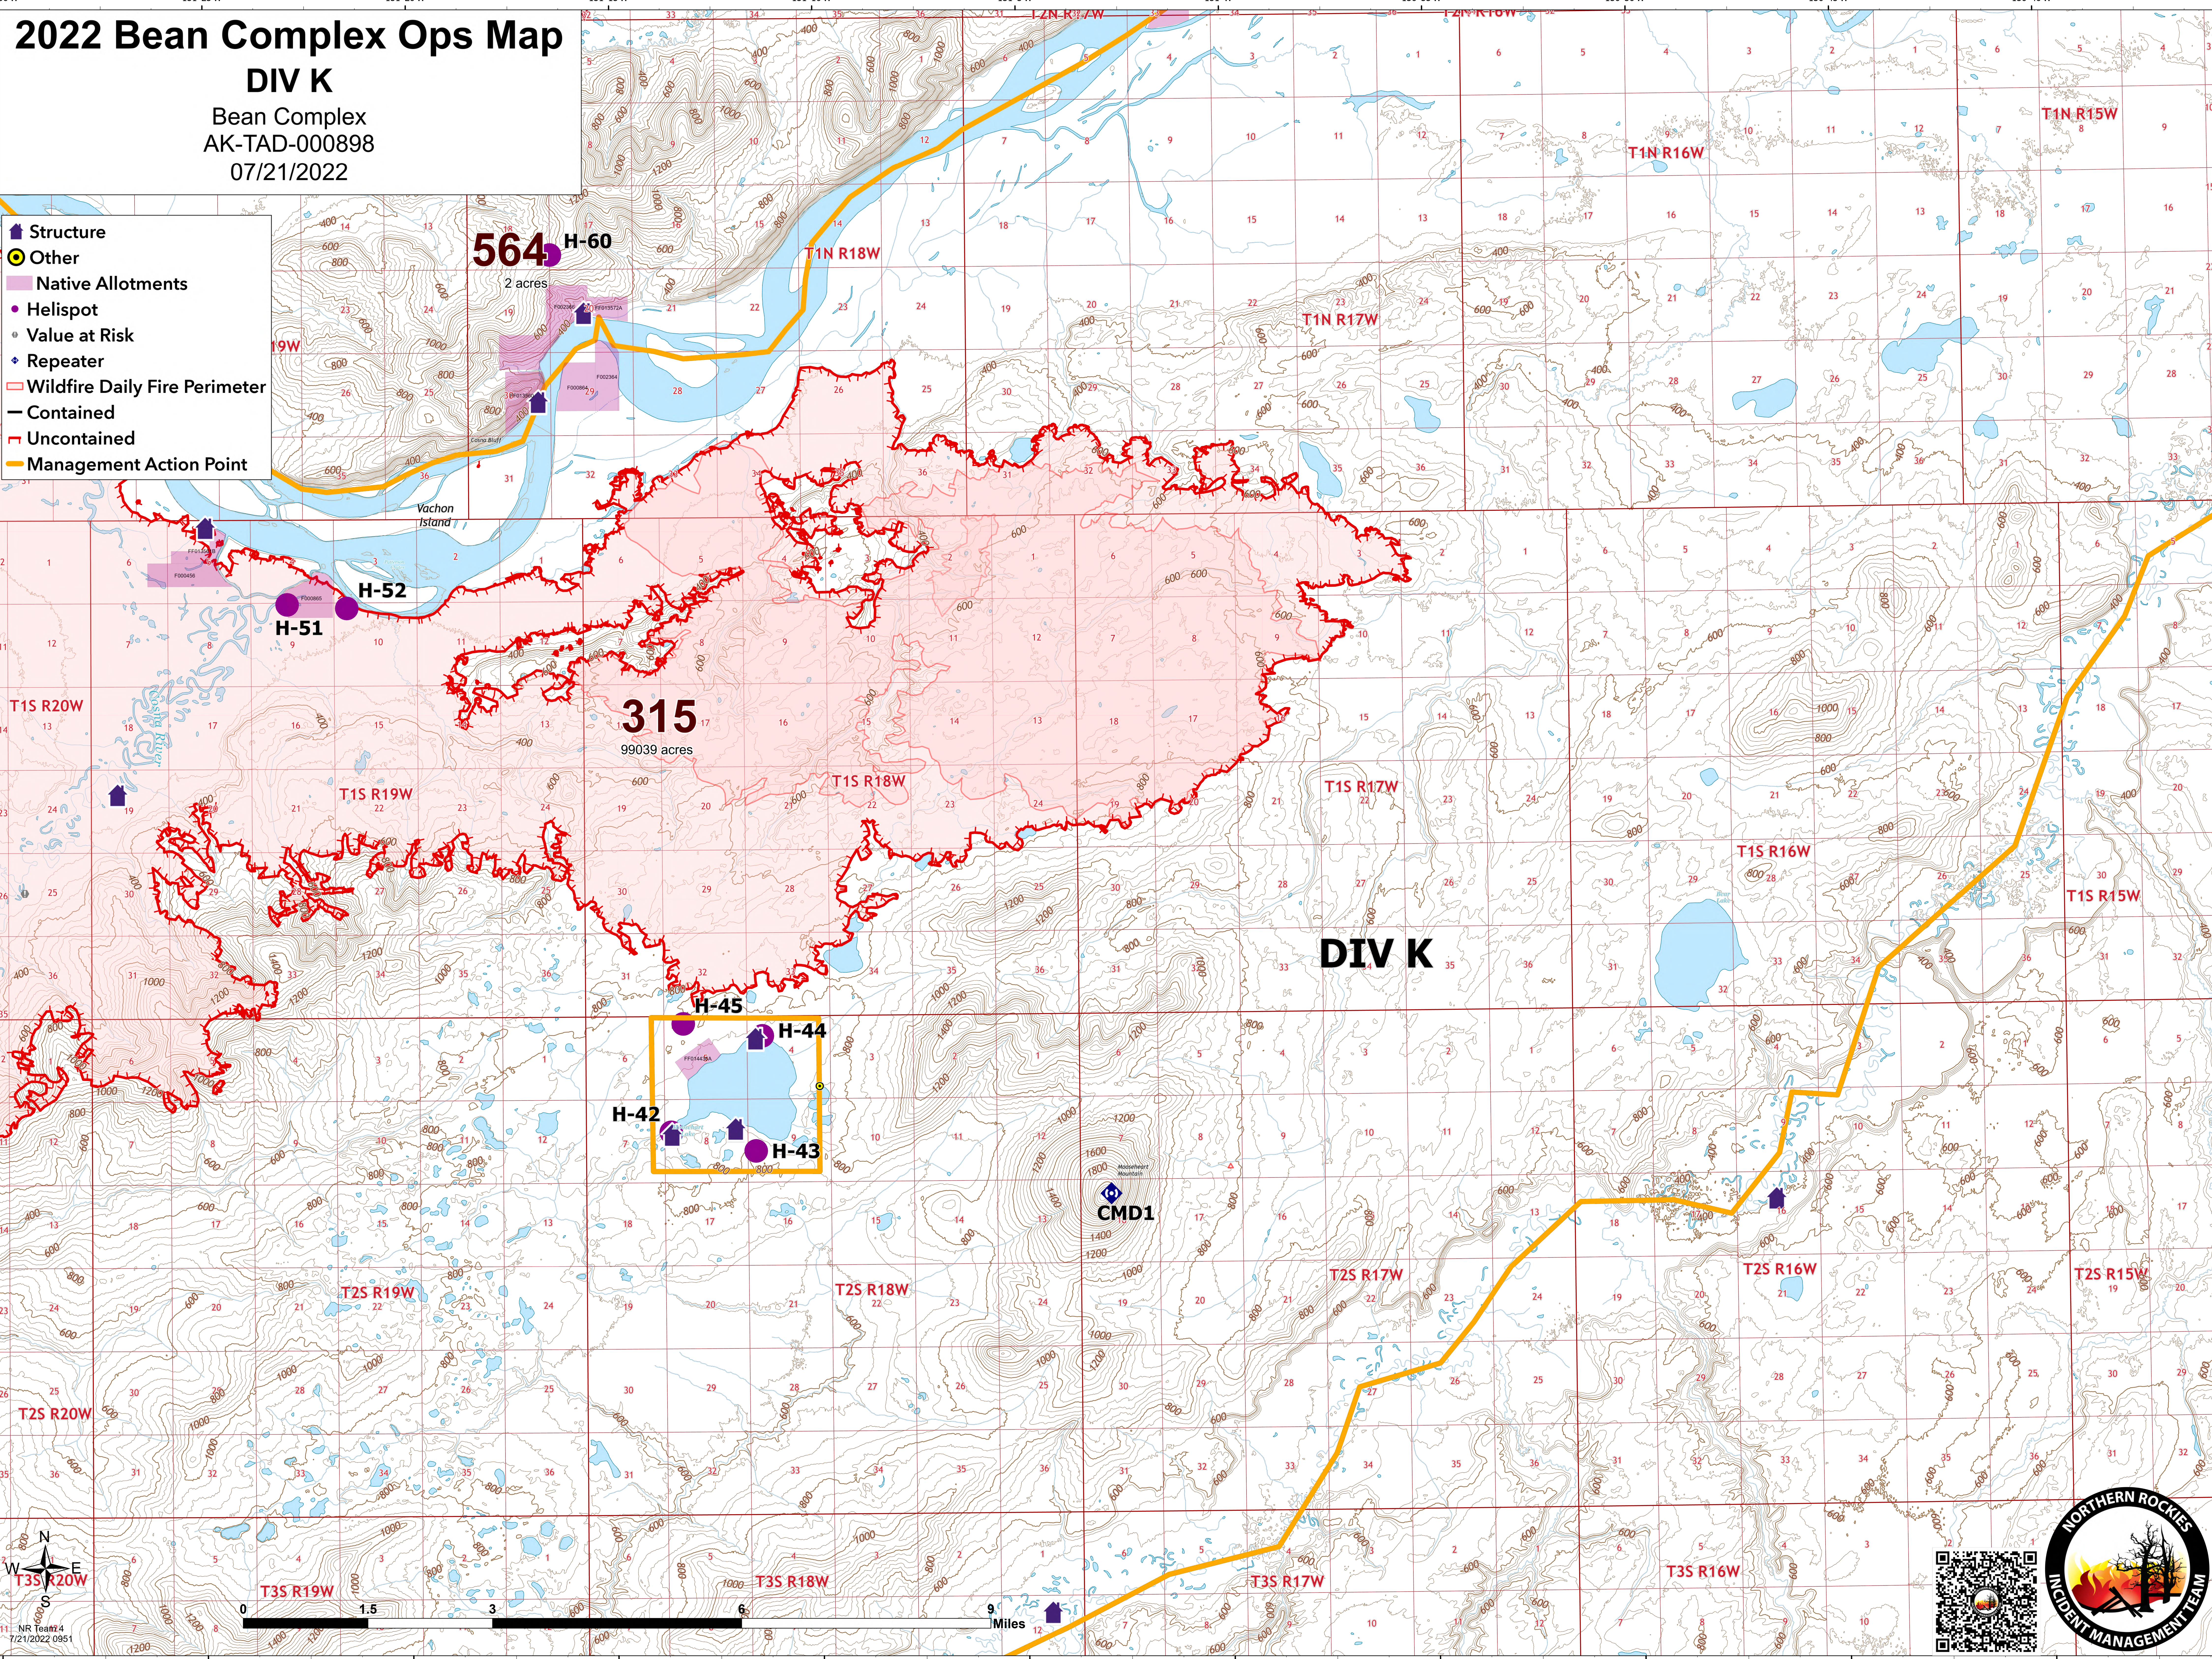

# 2022 Bean Complex Ops Map

## DIV K

Bean Complex  
AK-TAD-000898  
07/21/2022

- Structure
- Other
- Native Allotments
- Helispot
- Value at Risk
- Repeater
- Wildfire Daily Fire Perimeter
- Contained
- Uncontained
- Management Action Point

**564** H-60  
2 acres

H-51 H-52

**315**  
99039 acres

H-42 H-43 H-44 H-45

**CMD1**

**DIV K**

NR Team#4  
7/21/2022 0951