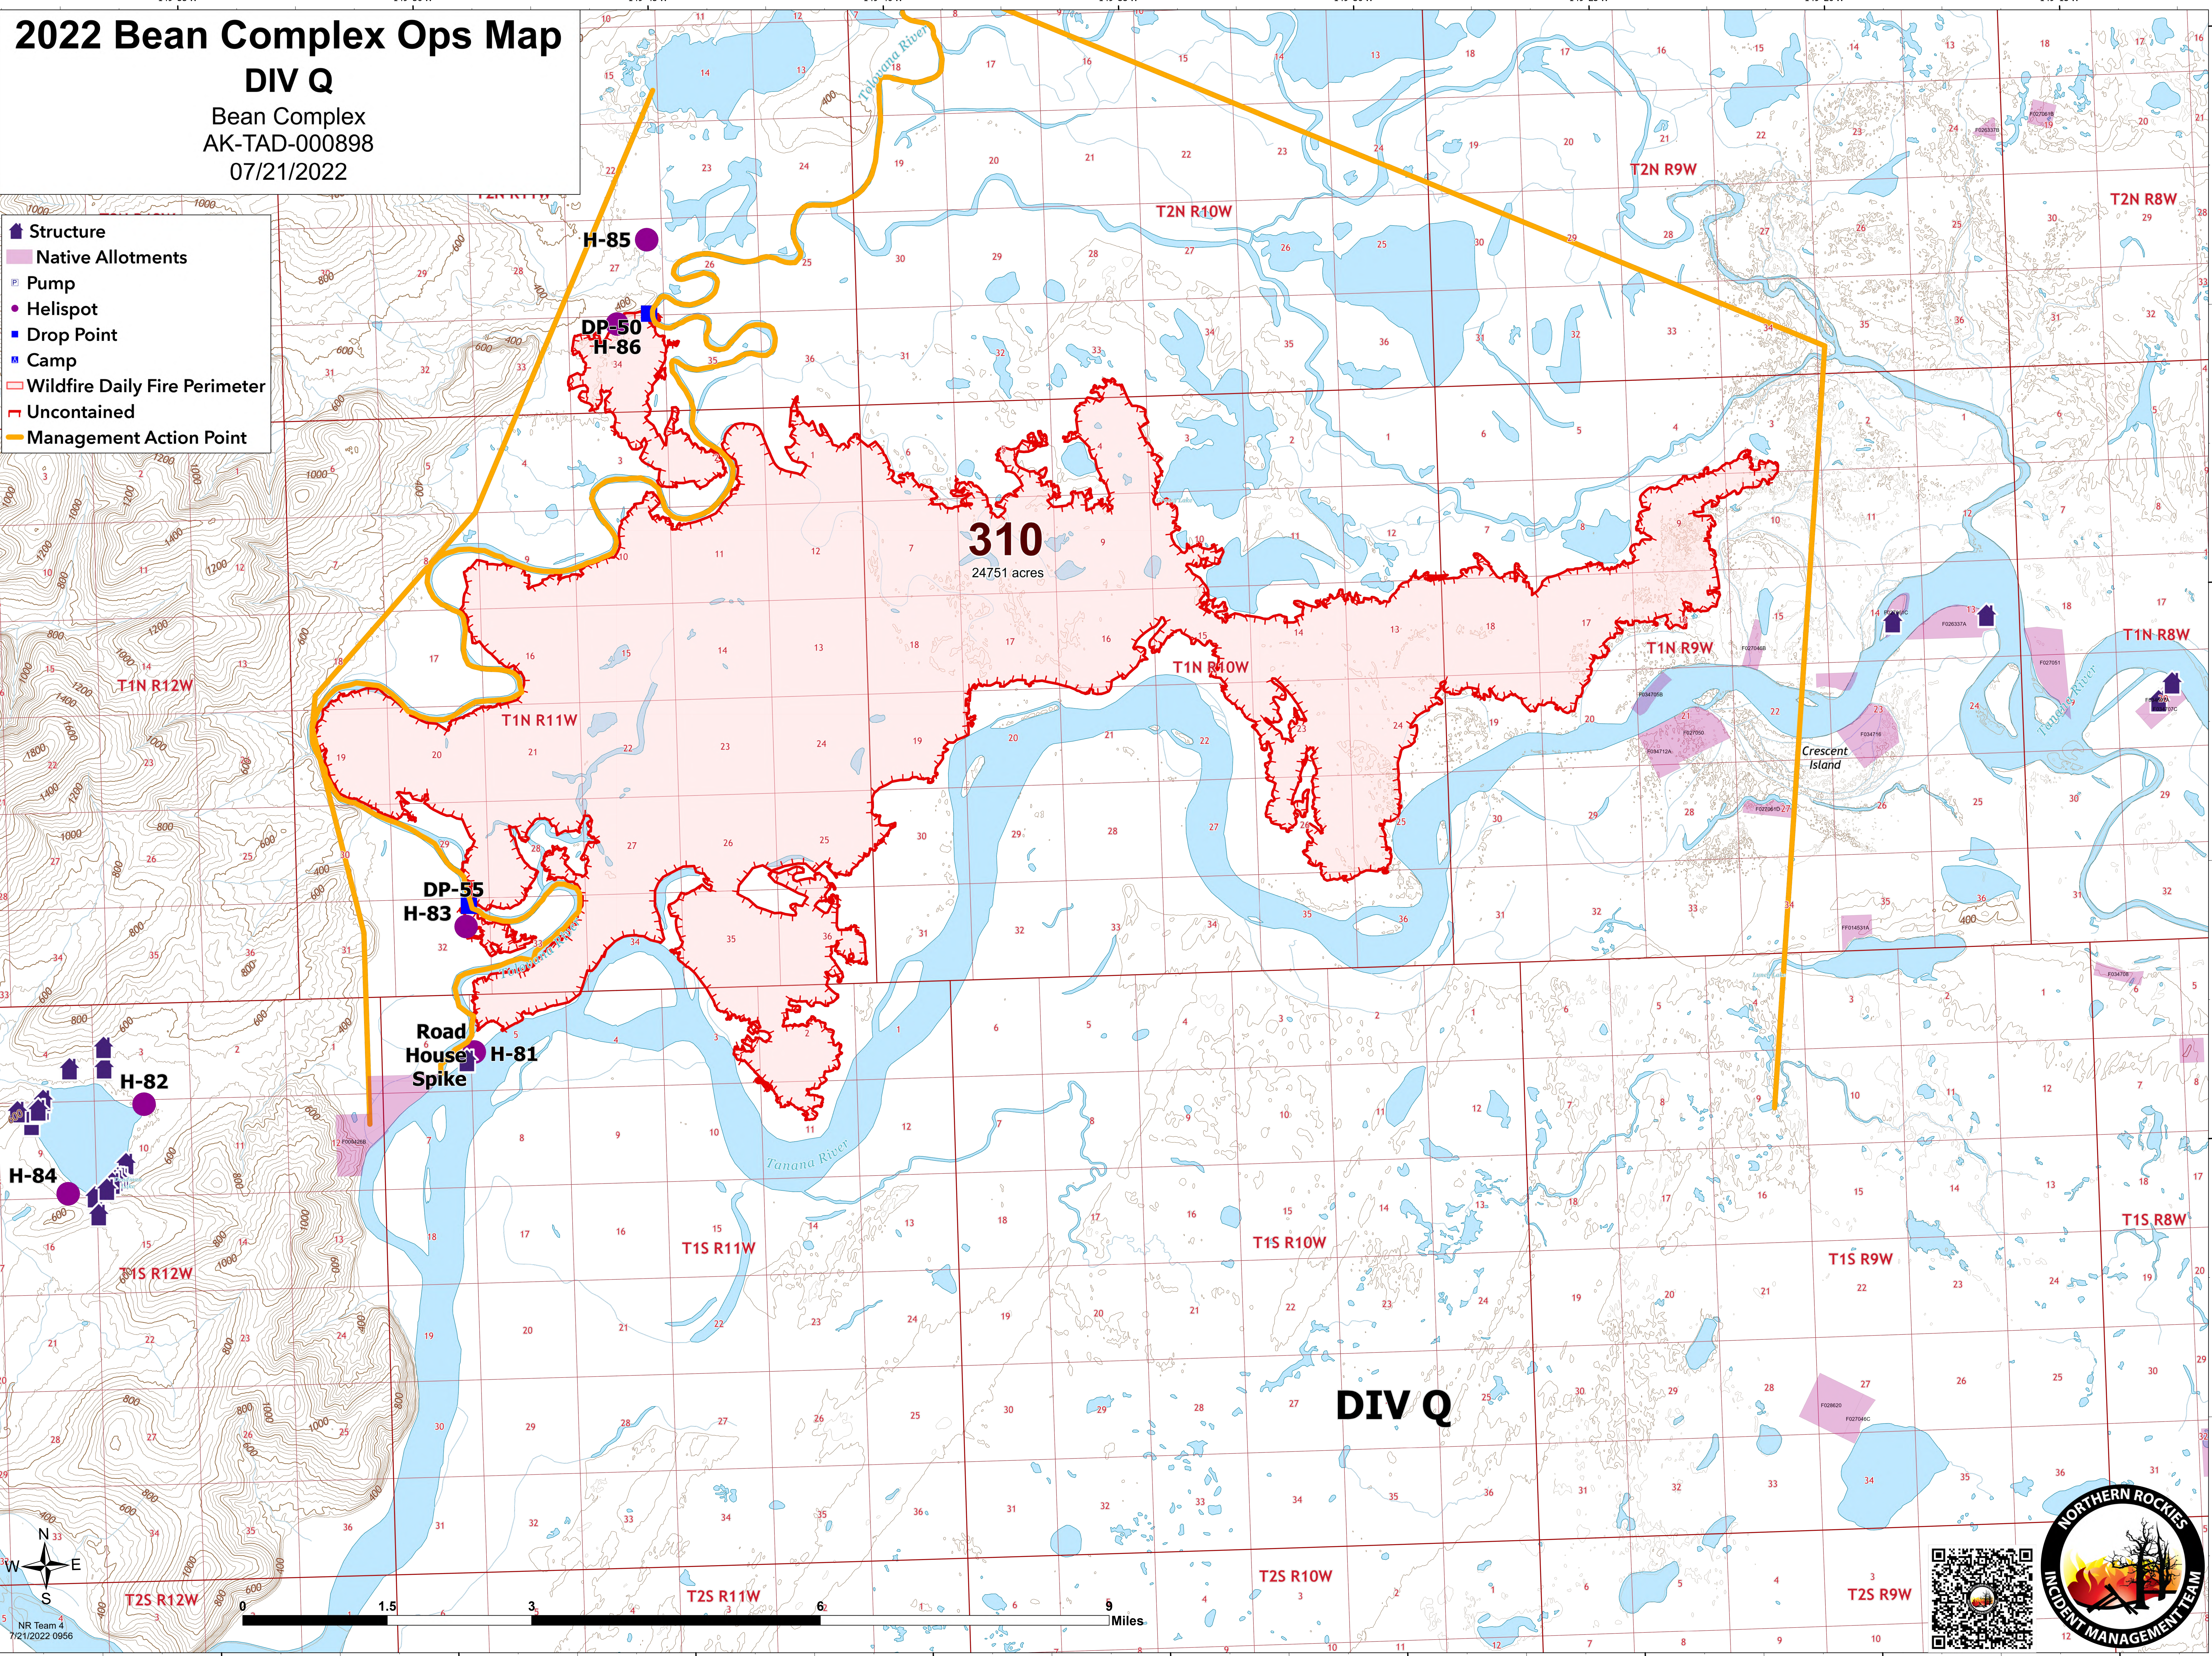

2022 Bean Complex Ops Map

DIV Q

Bean Complex
AK-TAD-000898
07/21/2022

- Structure
- Native Allotments
- Pump
- Helispot
- Drop Point
- Camp
- Wildfire Daily Fire Perimeter
- Uncontained
- Management Action Point

310
24751 acres

DIV Q

NR Team 4
7/21/2022 0956