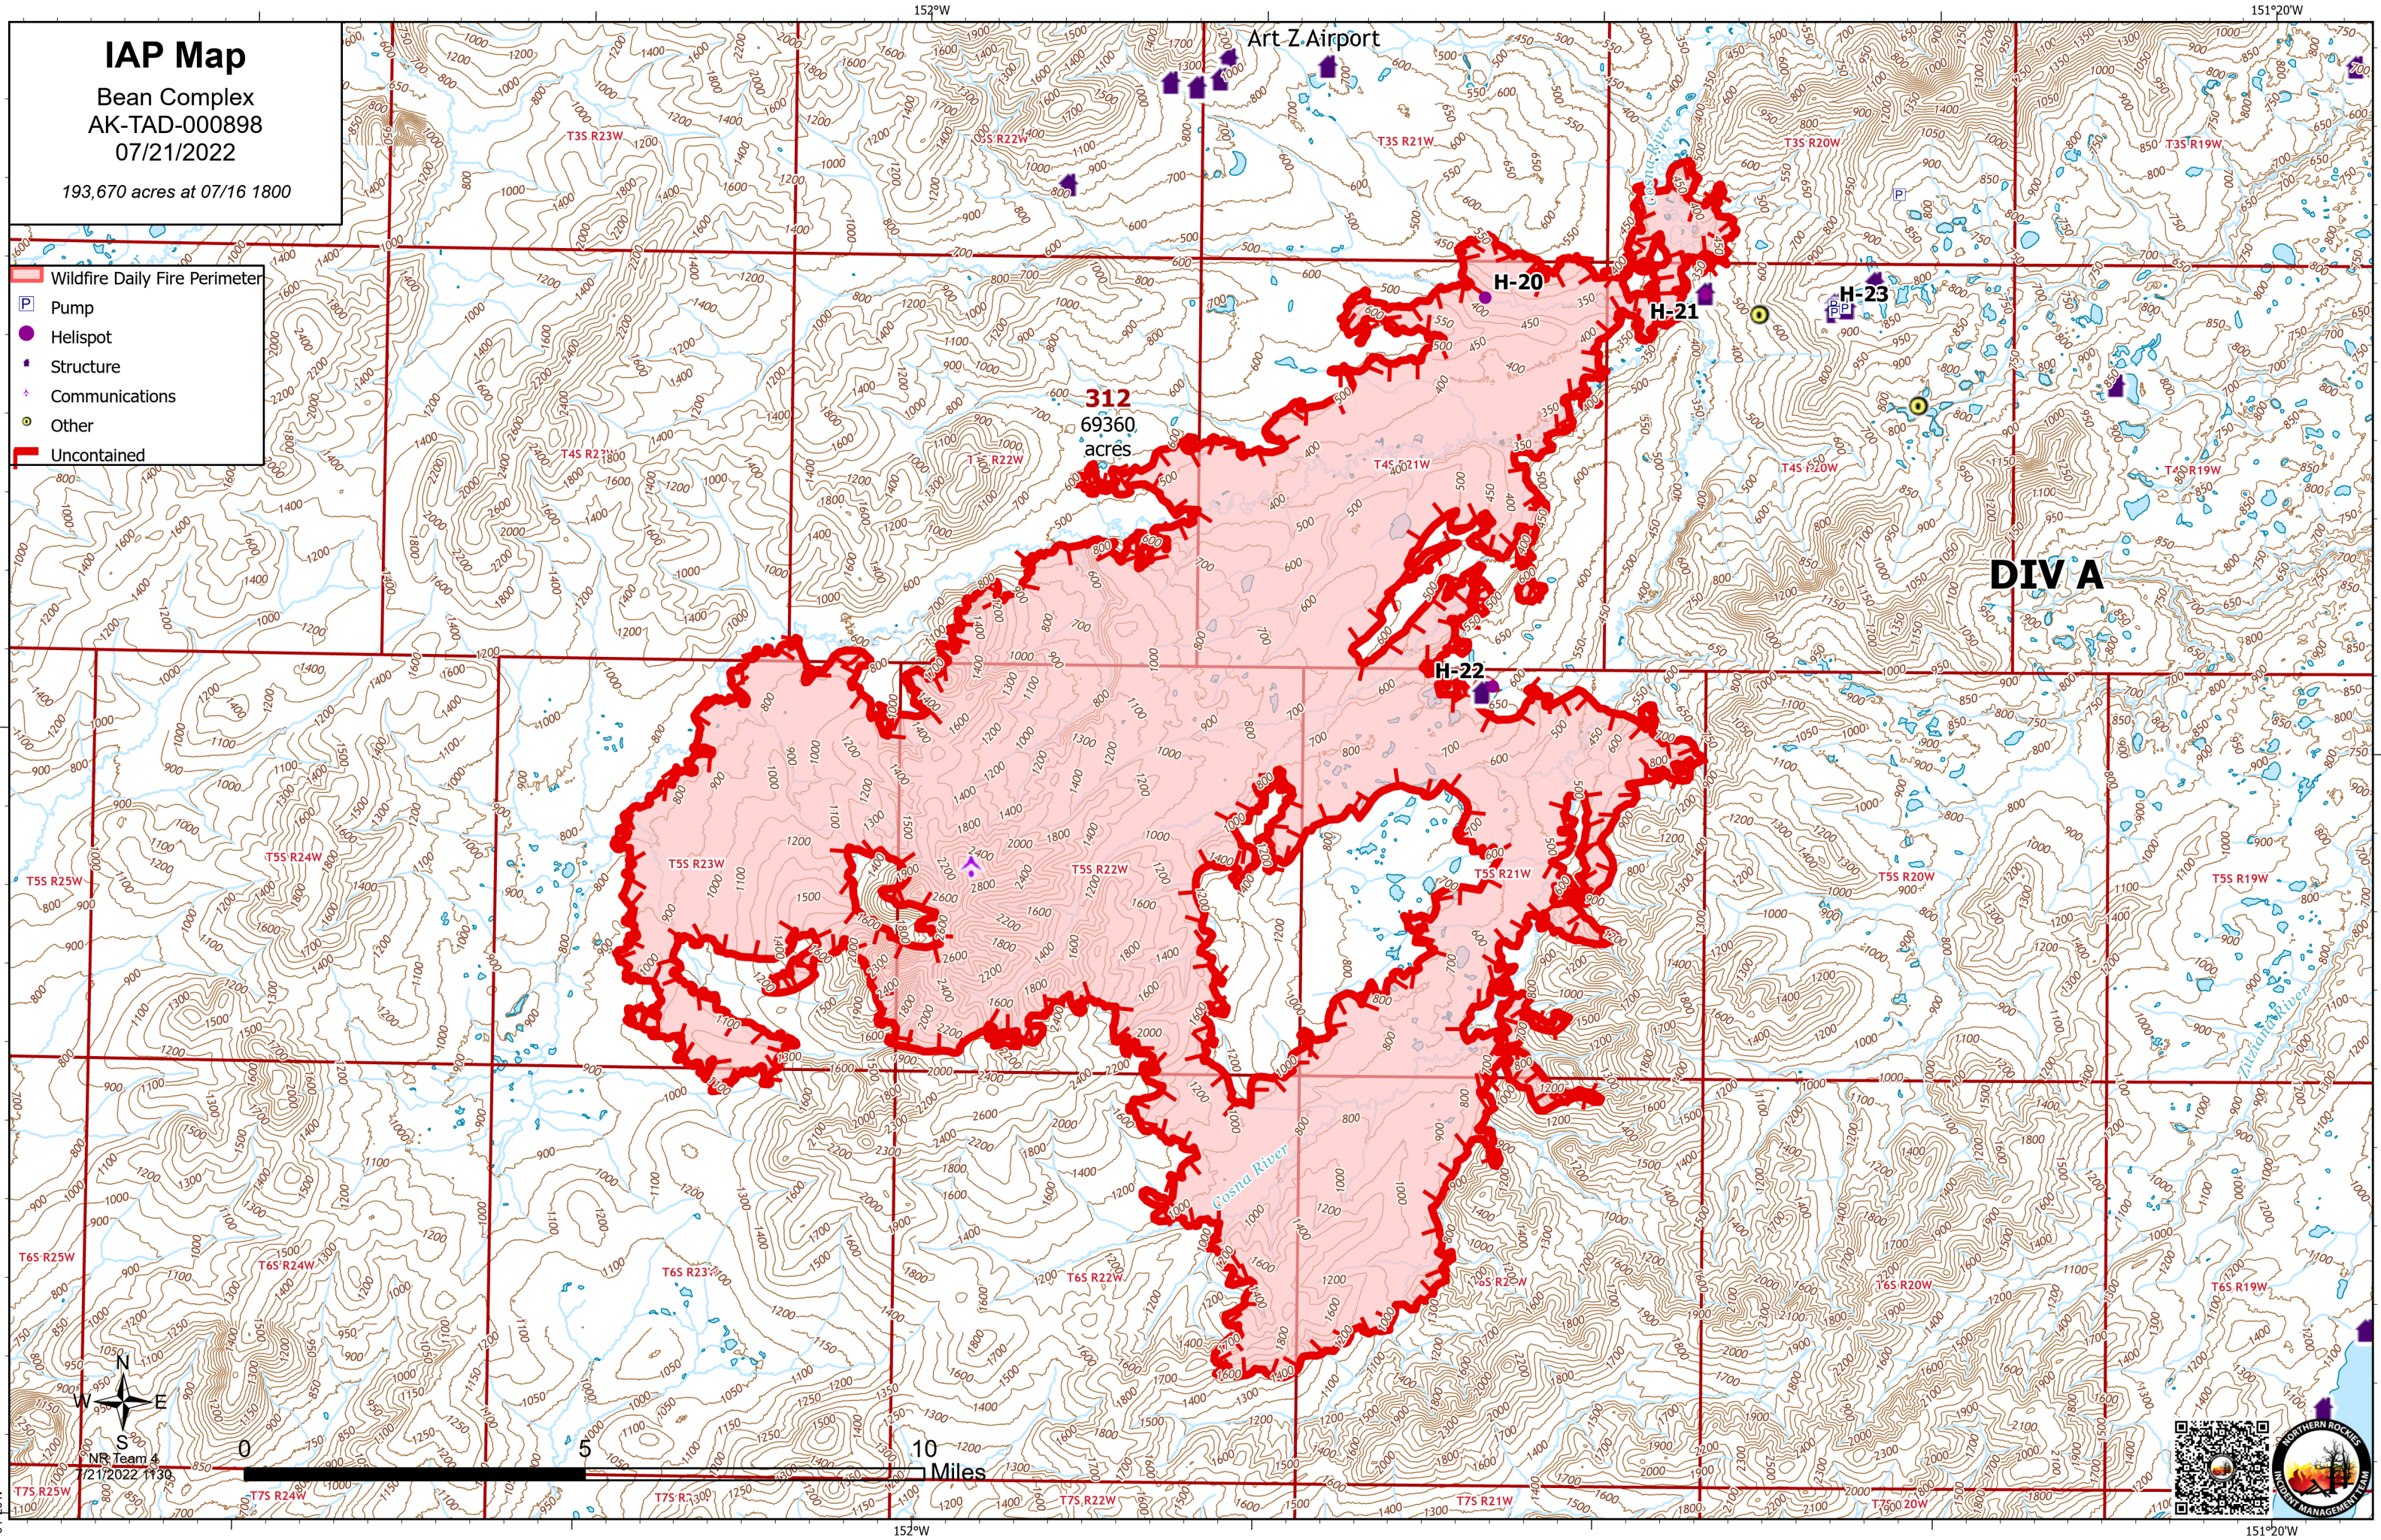

IAP Map

Bean Complex
AK-TAD-000898
07/21/2022

193,670 acres at 07/16 1800

- Wildfire Daily Fire Perimeter
- Airstrip or Airport
- Helispot
- Division Break
- Incident Command Post
- Drop Point
- Repeater
- Paved Road
- Dirt Road

- Wildfire Daily Fire Perimeter
- Pump
- Helispot
- Structure
- Communications
- Other
- Uncontained

312
69360
acres

DIVA

NR Team 4
07/21/2022 11:30

10
Miles

64°20'N

152°W

151°20'W

IAP Map

Bean Complex
AK-TAD-000898
07/21/2022

193,670 acres at 07/16 1800

- Wildfire Daily Fire Perimeter
- Pump
- Airstrip or Airport
- Helispot
- Division Break
- Drop Point
- Value at Risk
- Repeater
- Structure
- Communications
- RAWS
- Other
- Contained
- Uncontained

NR Team 4
7/23/2022 1128

IAP Map

Bean Complex
AK-TAD-000898
07/21/2022

193,670 acres at 07/16 1800

- Wildfire Daily Fire Perimeter
- Pump
- Helispot
- Division Break
- Drop Point
- Camp
- Repeater
- Structure
- Mining Camp/Equipment
- Camp
- Communications
- RAWS
- Other
- Contained
- Uncontained