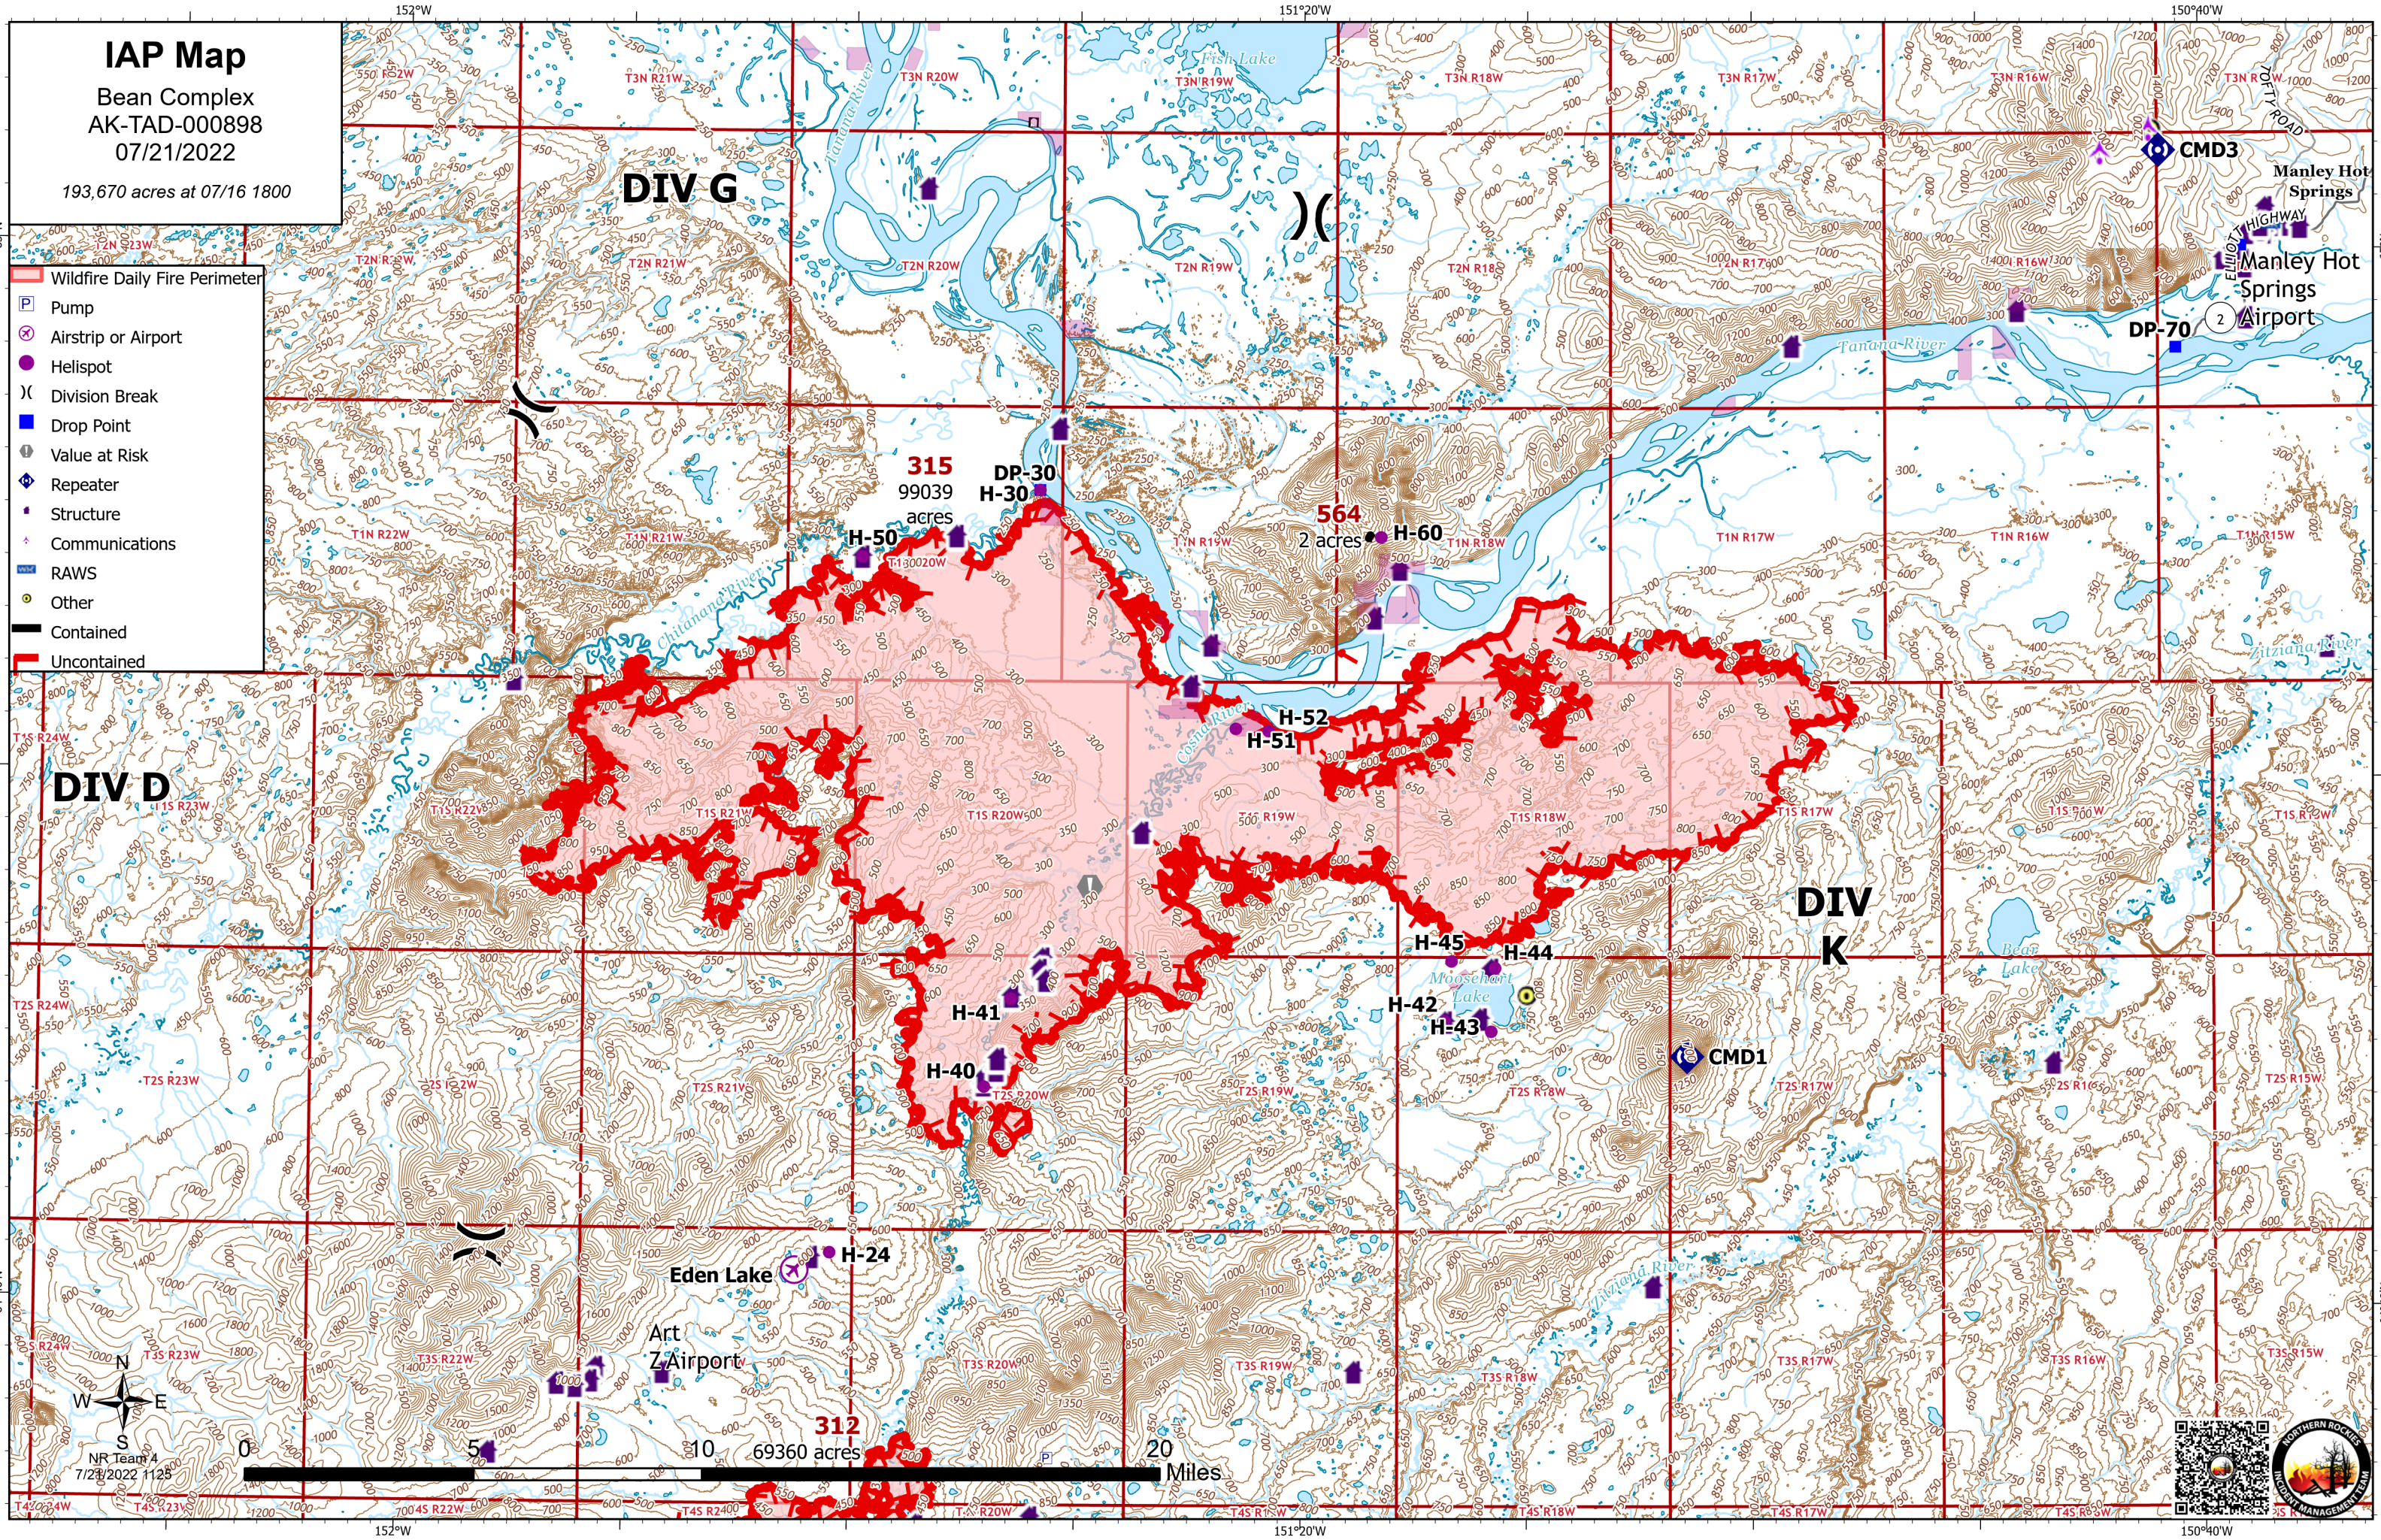

IAP Map

Bean Complex
AK-TAD-000898
07/21/2022

193,670 acres at 07/16 1800

- Wildfire Daily Fire Perimeter
- Airstrip or Airport
- Helispot
- Division Break
- Incident Command Post
- Drop Point
- Repeater
- Paved Road
- Dirt Road

- Wildfire Daily Fire Perimeter
- Pump
- Helispot
- Structure
- Communications
- Other
- Uncontained

312
69360
acres

DIVA

NR Team 4
07/21/2022 11:30

10
Miles

64°20'N

152°W

151°20'W

IAP Map

Bean Complex
AK-TAD-000898
07/21/2022

193,670 acres at 07/16 1800

- Wildfire Daily Fire Perimeter
- Pump
- Airstrip or Airport
- Helispot
- Division Break
- Drop Point
- Value at Risk
- Repeater
- Structure
- Communications
- RAWS
- Other
- Contained
- Uncontained

NR Team 4
7/23/2022 1128

IAP Map

Bean Complex
AK-TAD-000898
07/21/2022

193,670 acres at 07/16 1800

- Wildfire Daily Fire Perimeter
- Pump
- Helispot
- Division Break
- Drop Point
- Camp
- Repeater
- Structure
- Mining Camp/Equipment
- Camp
- Communications
- RAWS
- Other
- Contained
- Uncontained