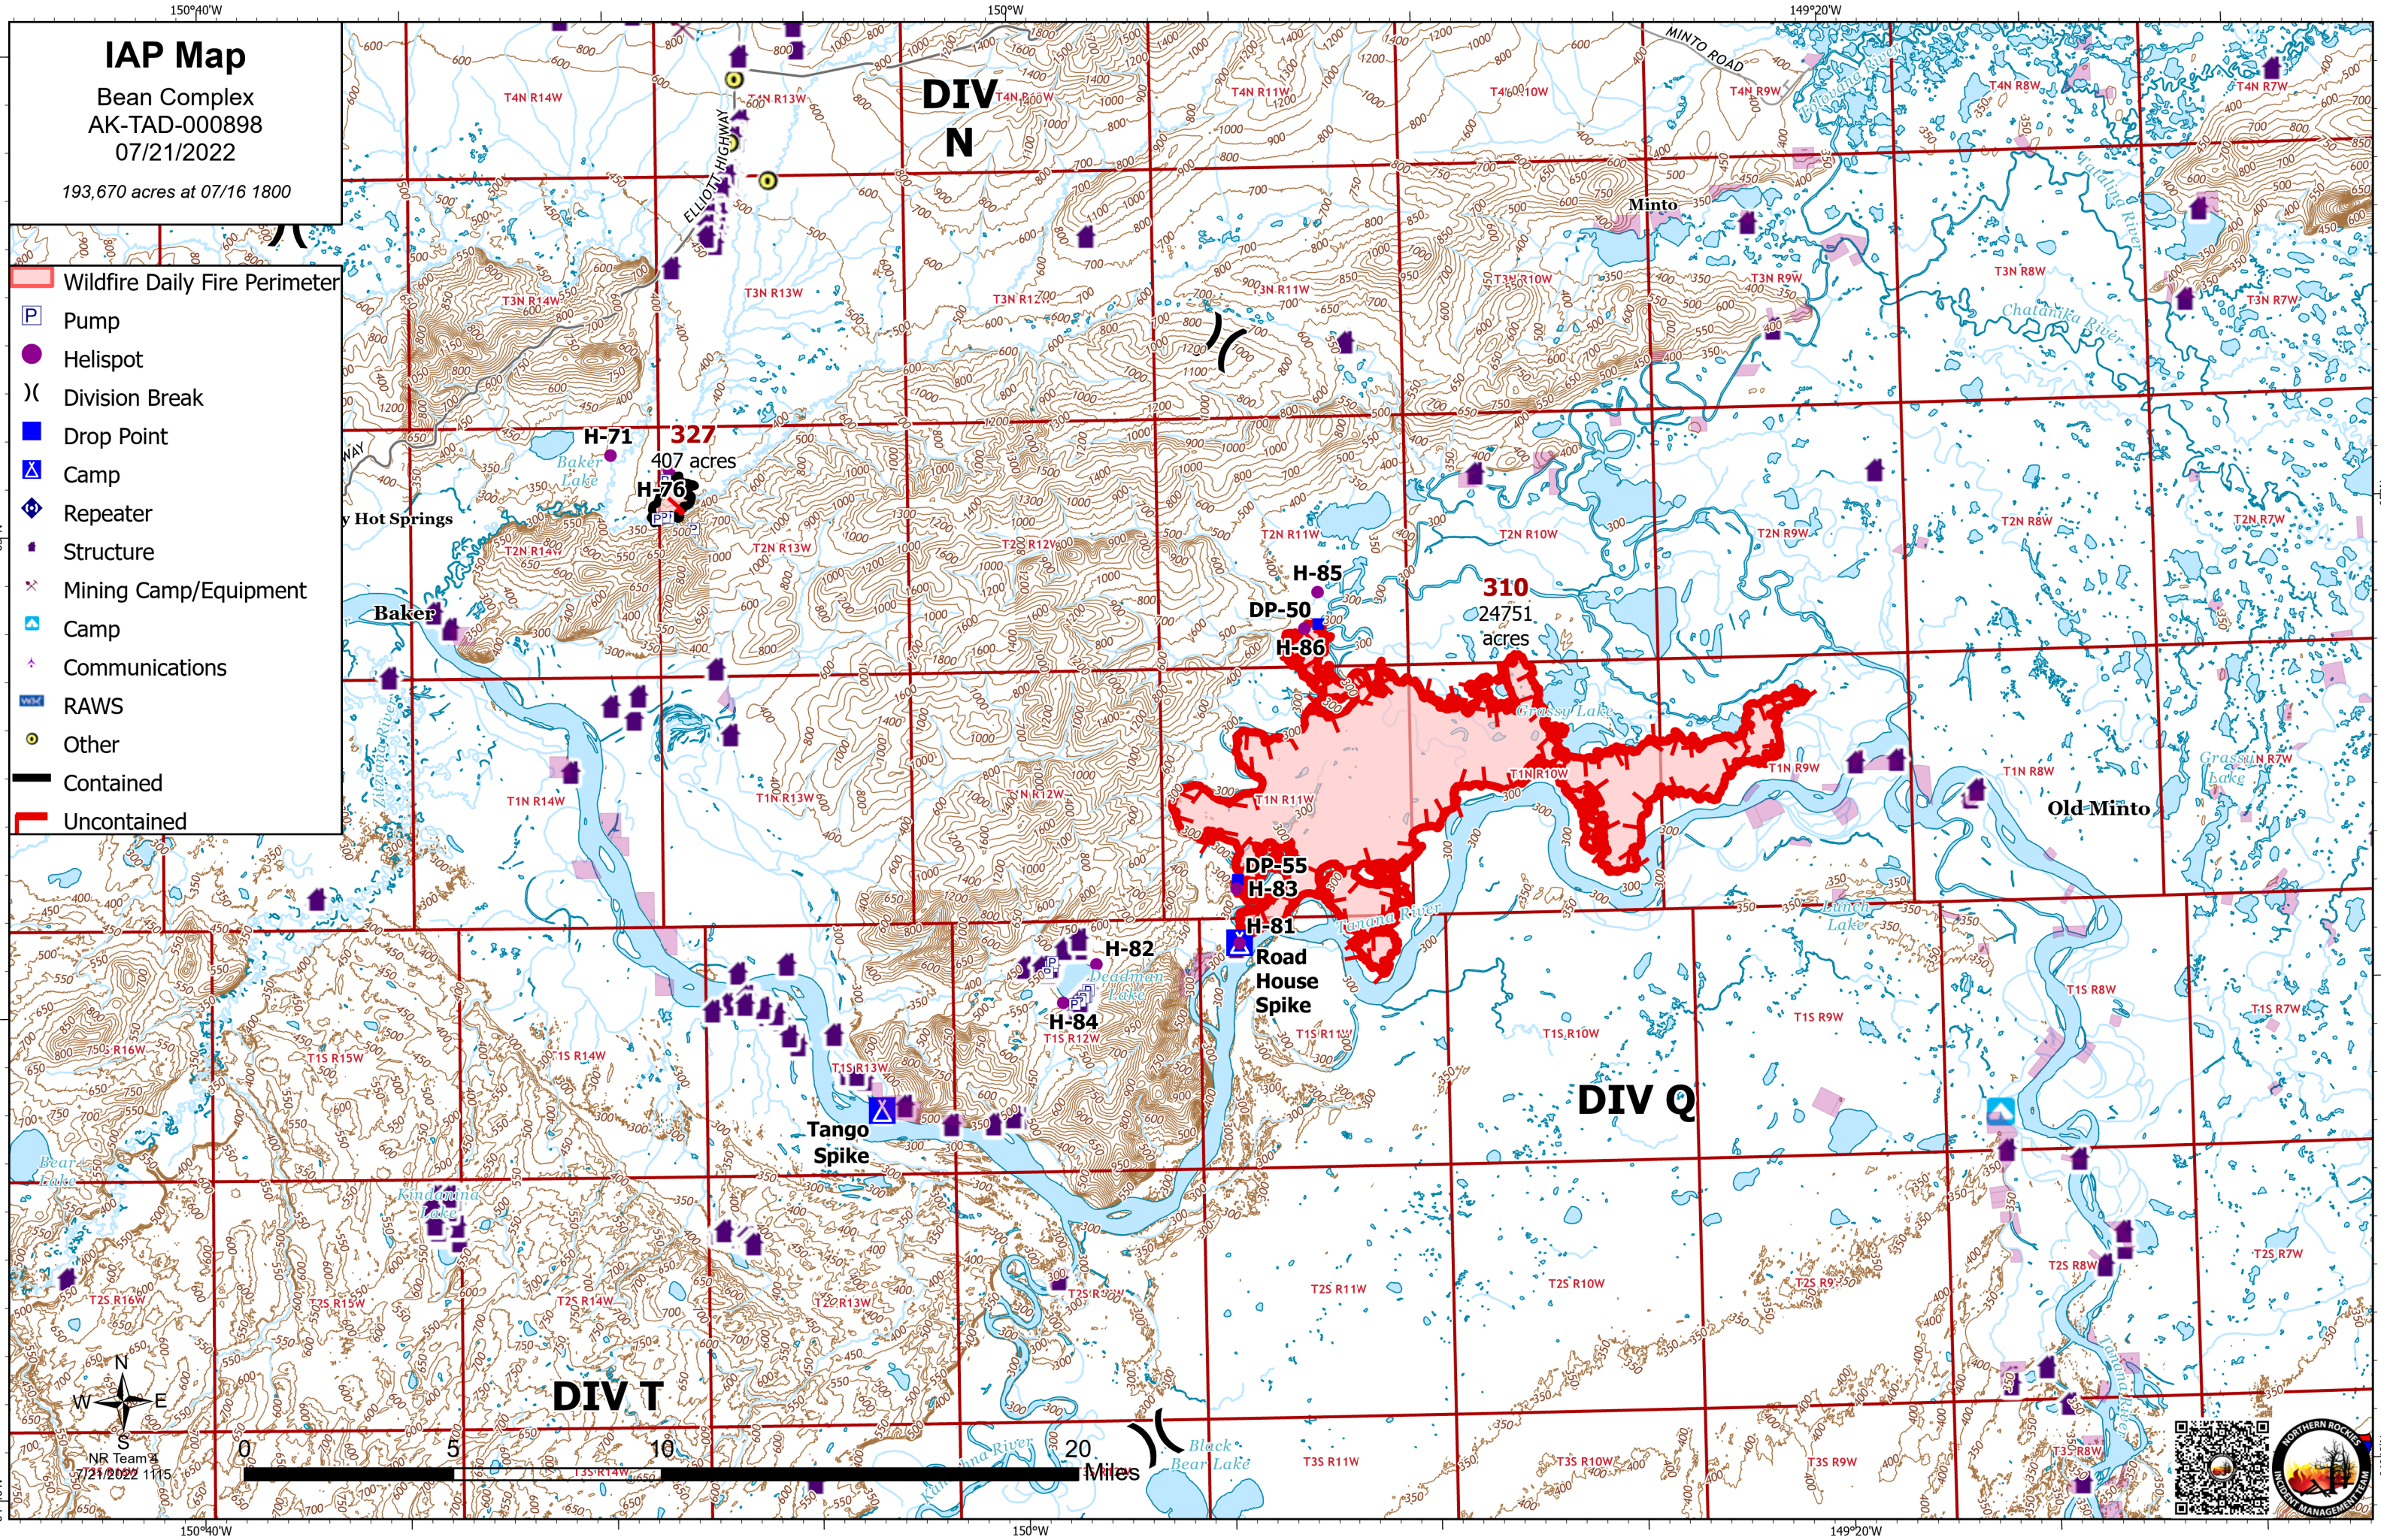

IAP Map

Bean Complex
AK-TAD-000898
07/21/2022

193,670 acres at 07/16 1800

- Wildfire Daily Fire Perimeter
- Airstrip or Airport
- Helispot
- Division Break
- Incident Command Post
- Drop Point
- Repeater
- Paved Road
- Dirt Road

- Wildfire Daily Fire Perimeter
- Pump
- Helispot
- Structure
- Communications
- Other
- Uncontained

312
69360
acres

DIVA

NR Team 4
07/21/2022 11:30

10
Miles

64°20'N

152°W

151°20'W

IAP Map

Bean Complex
AK-TAD-000898
07/21/2022

193,670 acres at 07/16 1800

- Wildfire Daily Fire Perimeter
- Pump
- Airstrip or Airport
- Helispot
- Division Break
- Drop Point
- Value at Risk
- Repeater
- Structure
- Communications
- RAWS
- Other
- Contained
- Uncontained

NR Team 4
7/23/2022 1128

IAP Map

Bean Complex
AK-TAD-000898
07/21/2022

193,670 acres at 07/16 1800

- Wildfire Daily Fire Perimeter
- Pump
- Helispot
- Division Break
- Drop Point
- Camp
- Repeater
- Structure
- Mining Camp/Equipment
- Camp
- Communications
- RAWS
- Other
- Contained
- Uncontained