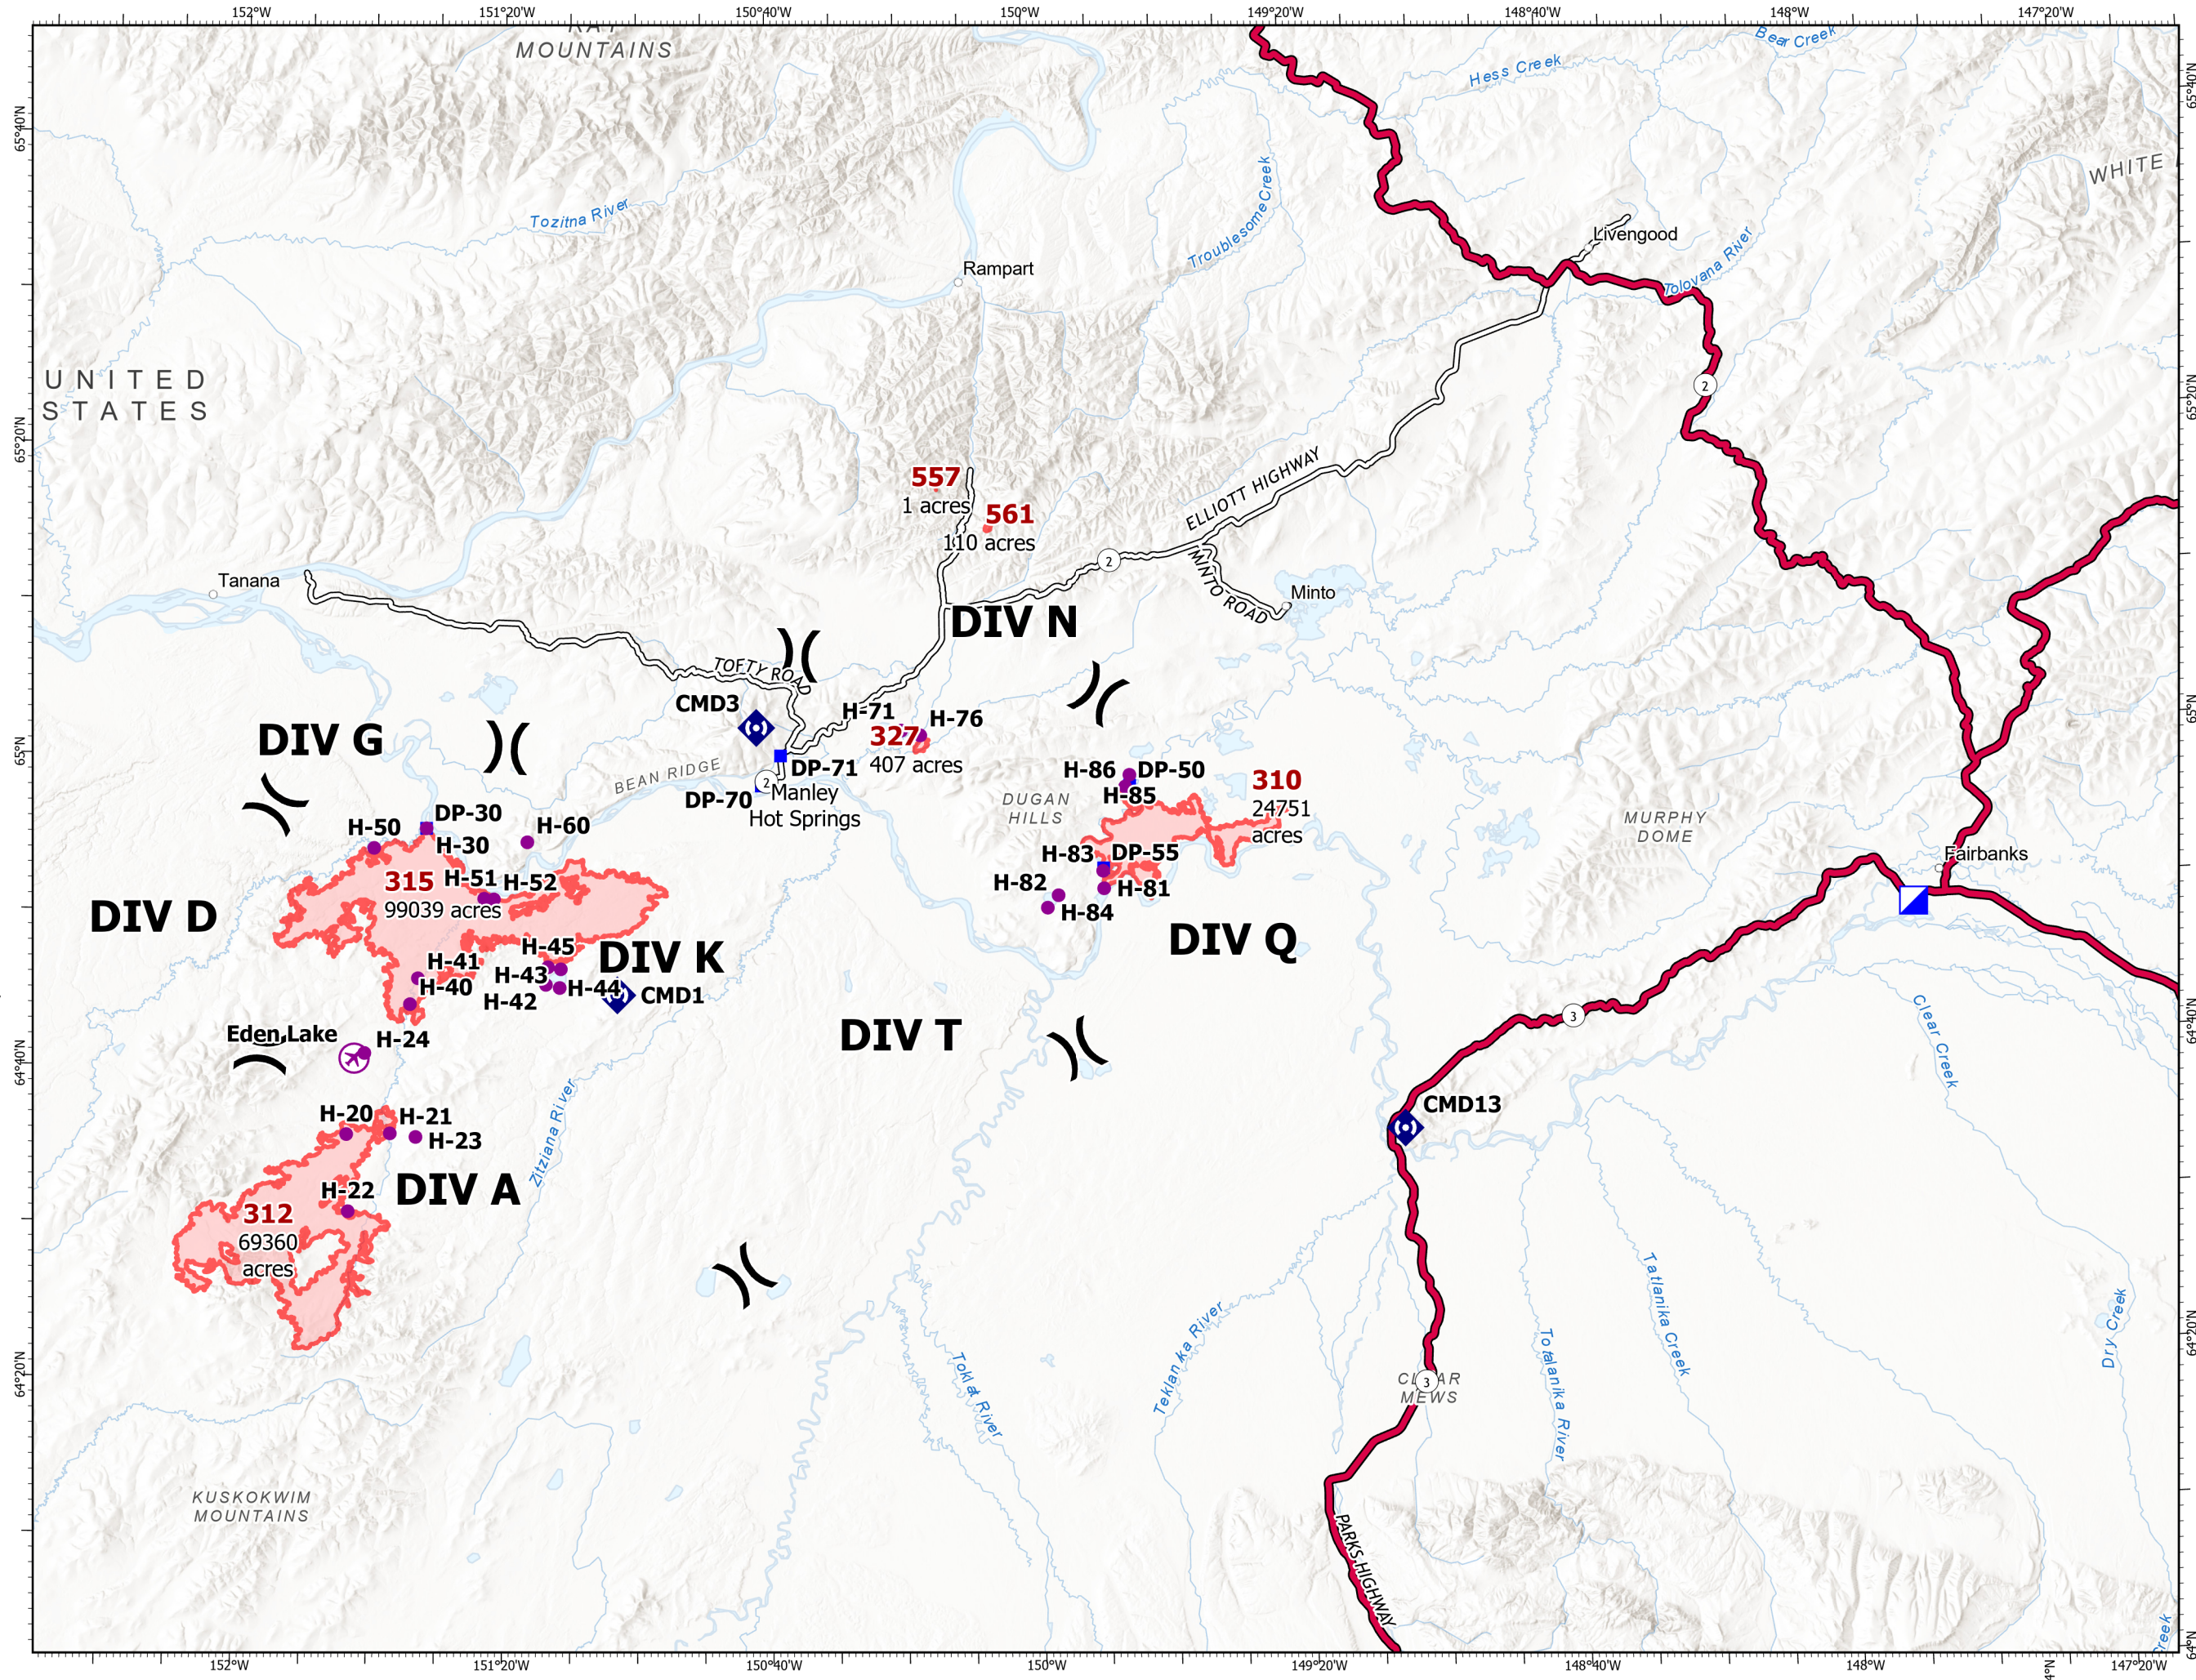

IAP Map

Bean Complex
AK-TAD-000898
07/21/2022

193,670 acres at 07/16 1800

- Wildfire Daily Fire Perimeter
- Airstrip or Airport
- Helispot
- Division Break
- Incident Command Post
- Drop Point
- Repeater
- Paved Road
- Dirt Road

NOTE:
- Cell/Radio reception is poor

- For those with rental vehicles, check rental agreements, as roads are rough

0 5 10 20 Miles

NR Team 4
7/21/2022 1109