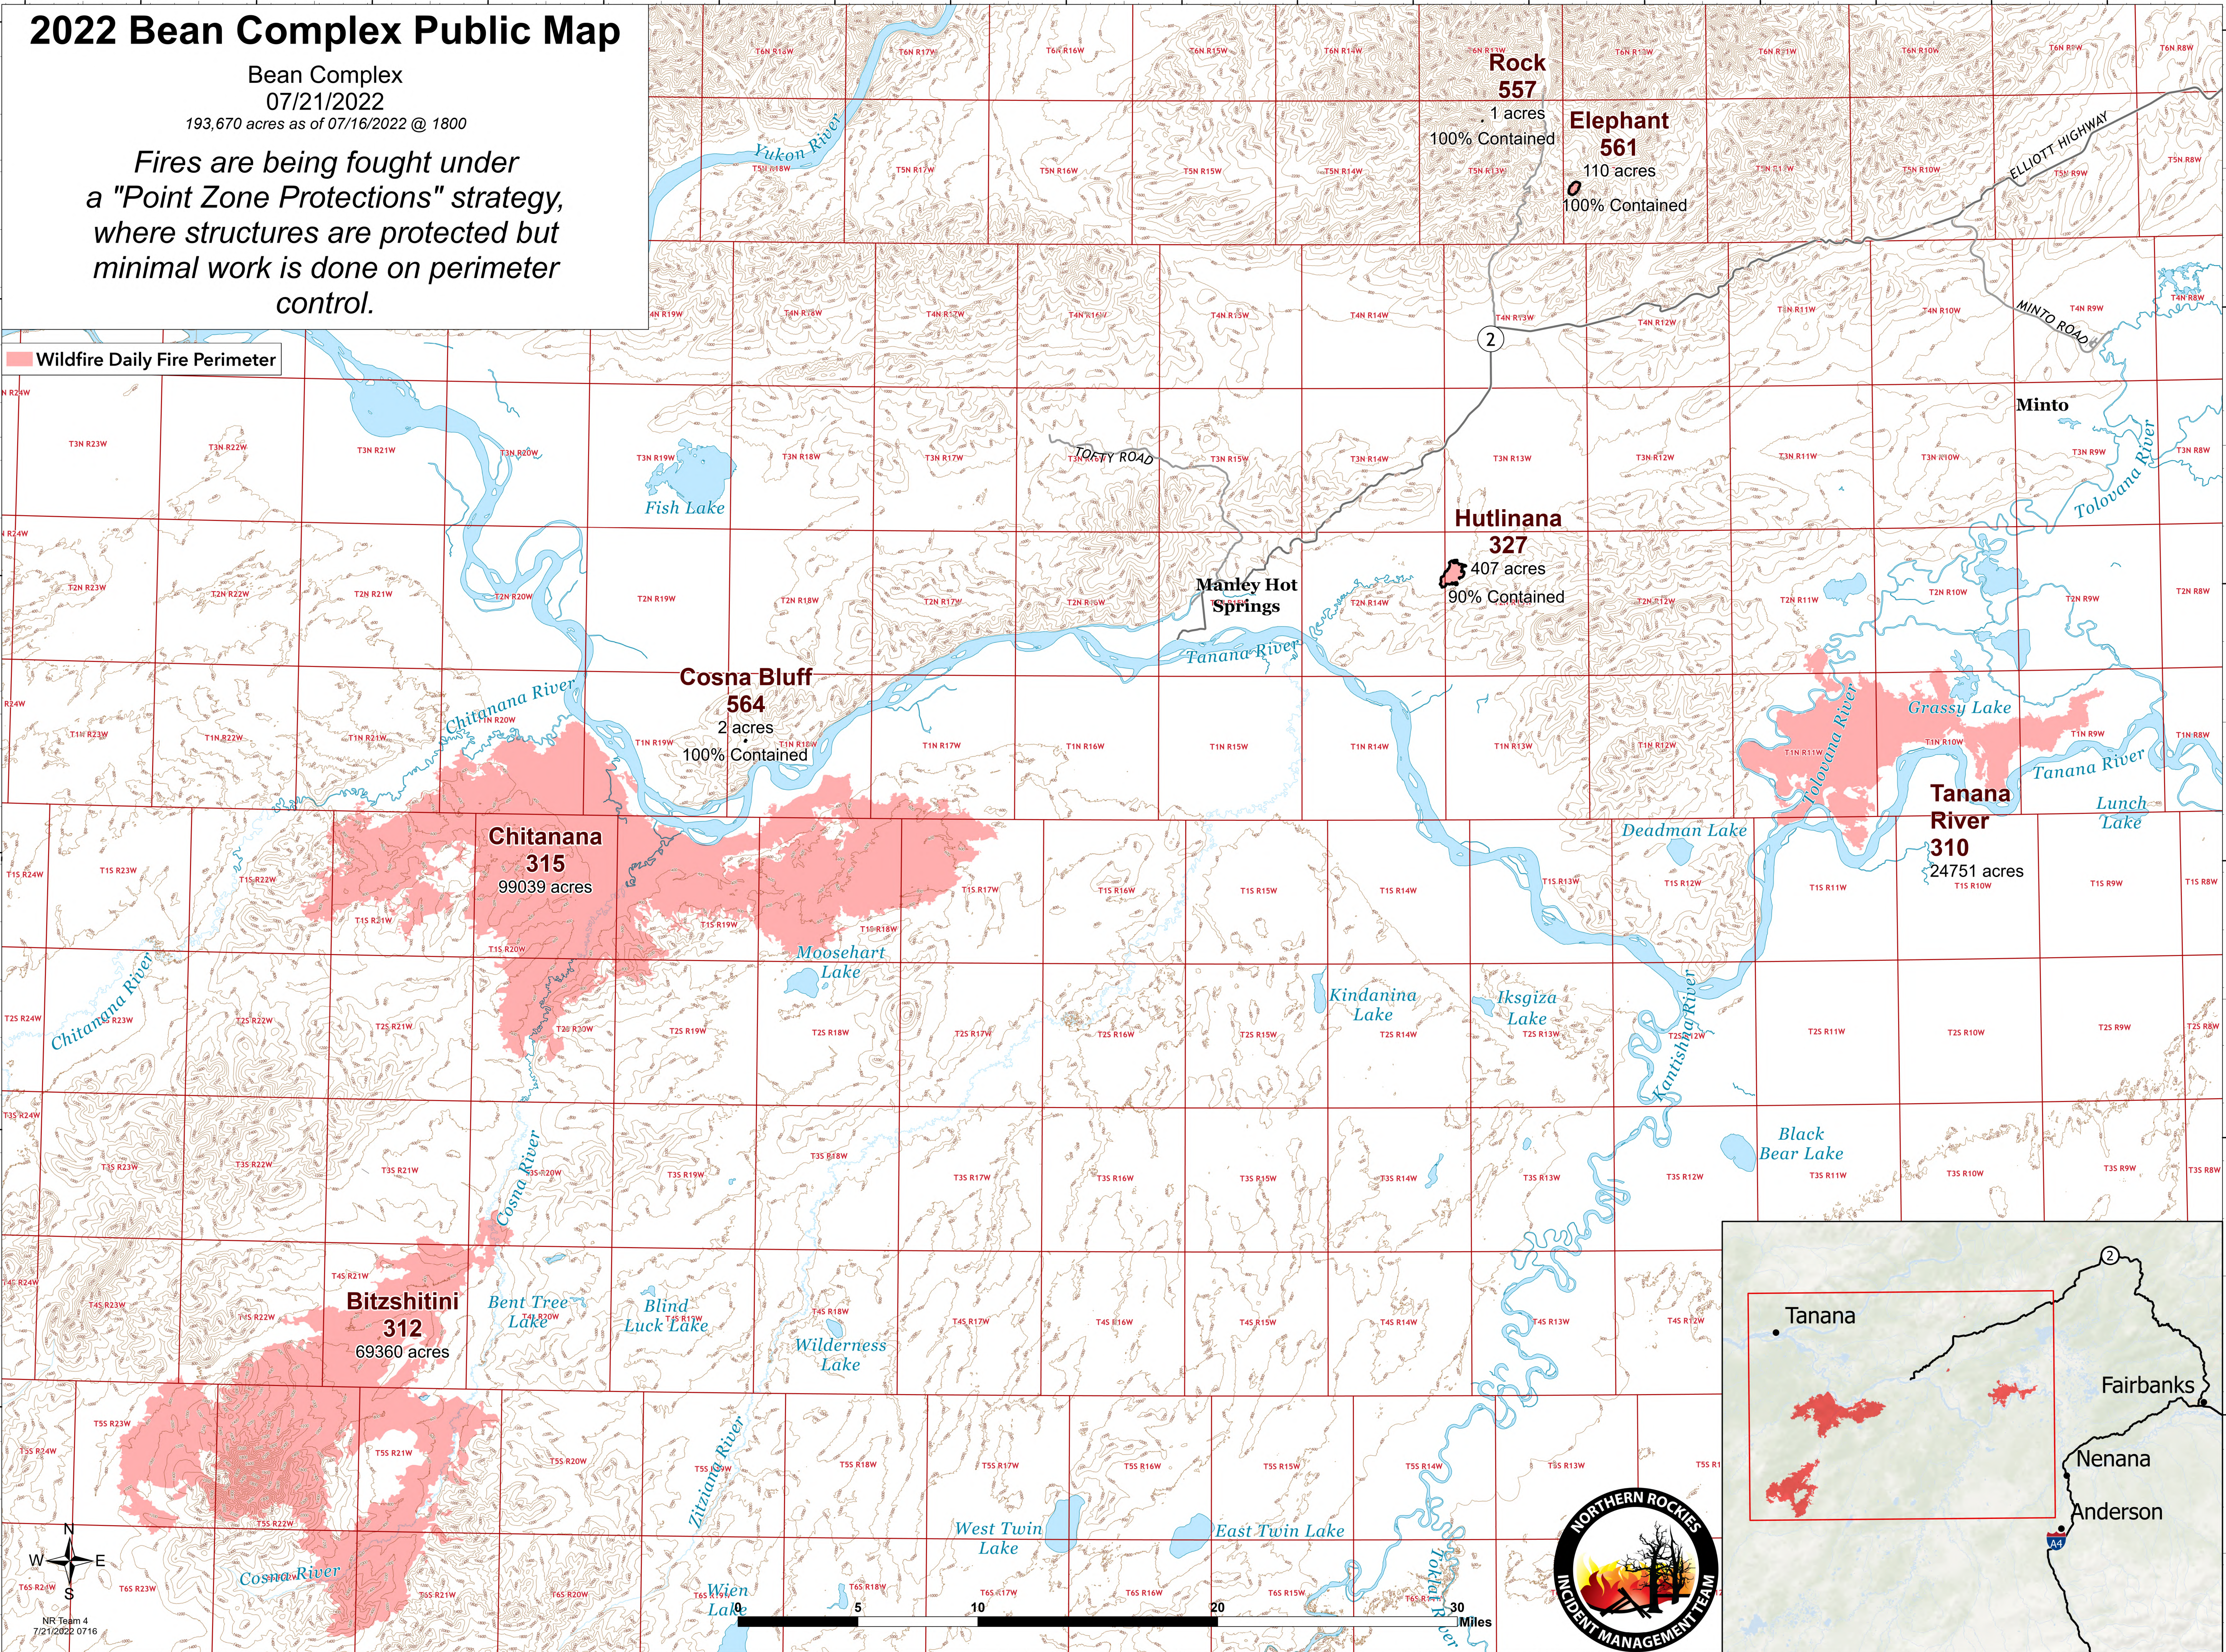

2022 Bean Complex Public Map

Bean Complex
07/21/2022

193,670 acres as of 07/16/2022 @ 1800

Fires are being fought under a "Point Zone Protections" strategy, where structures are protected but minimal work is done on perimeter control.

 Wildfire Daily Fire Perimeter

NR Team 4
7/21/2022 0716