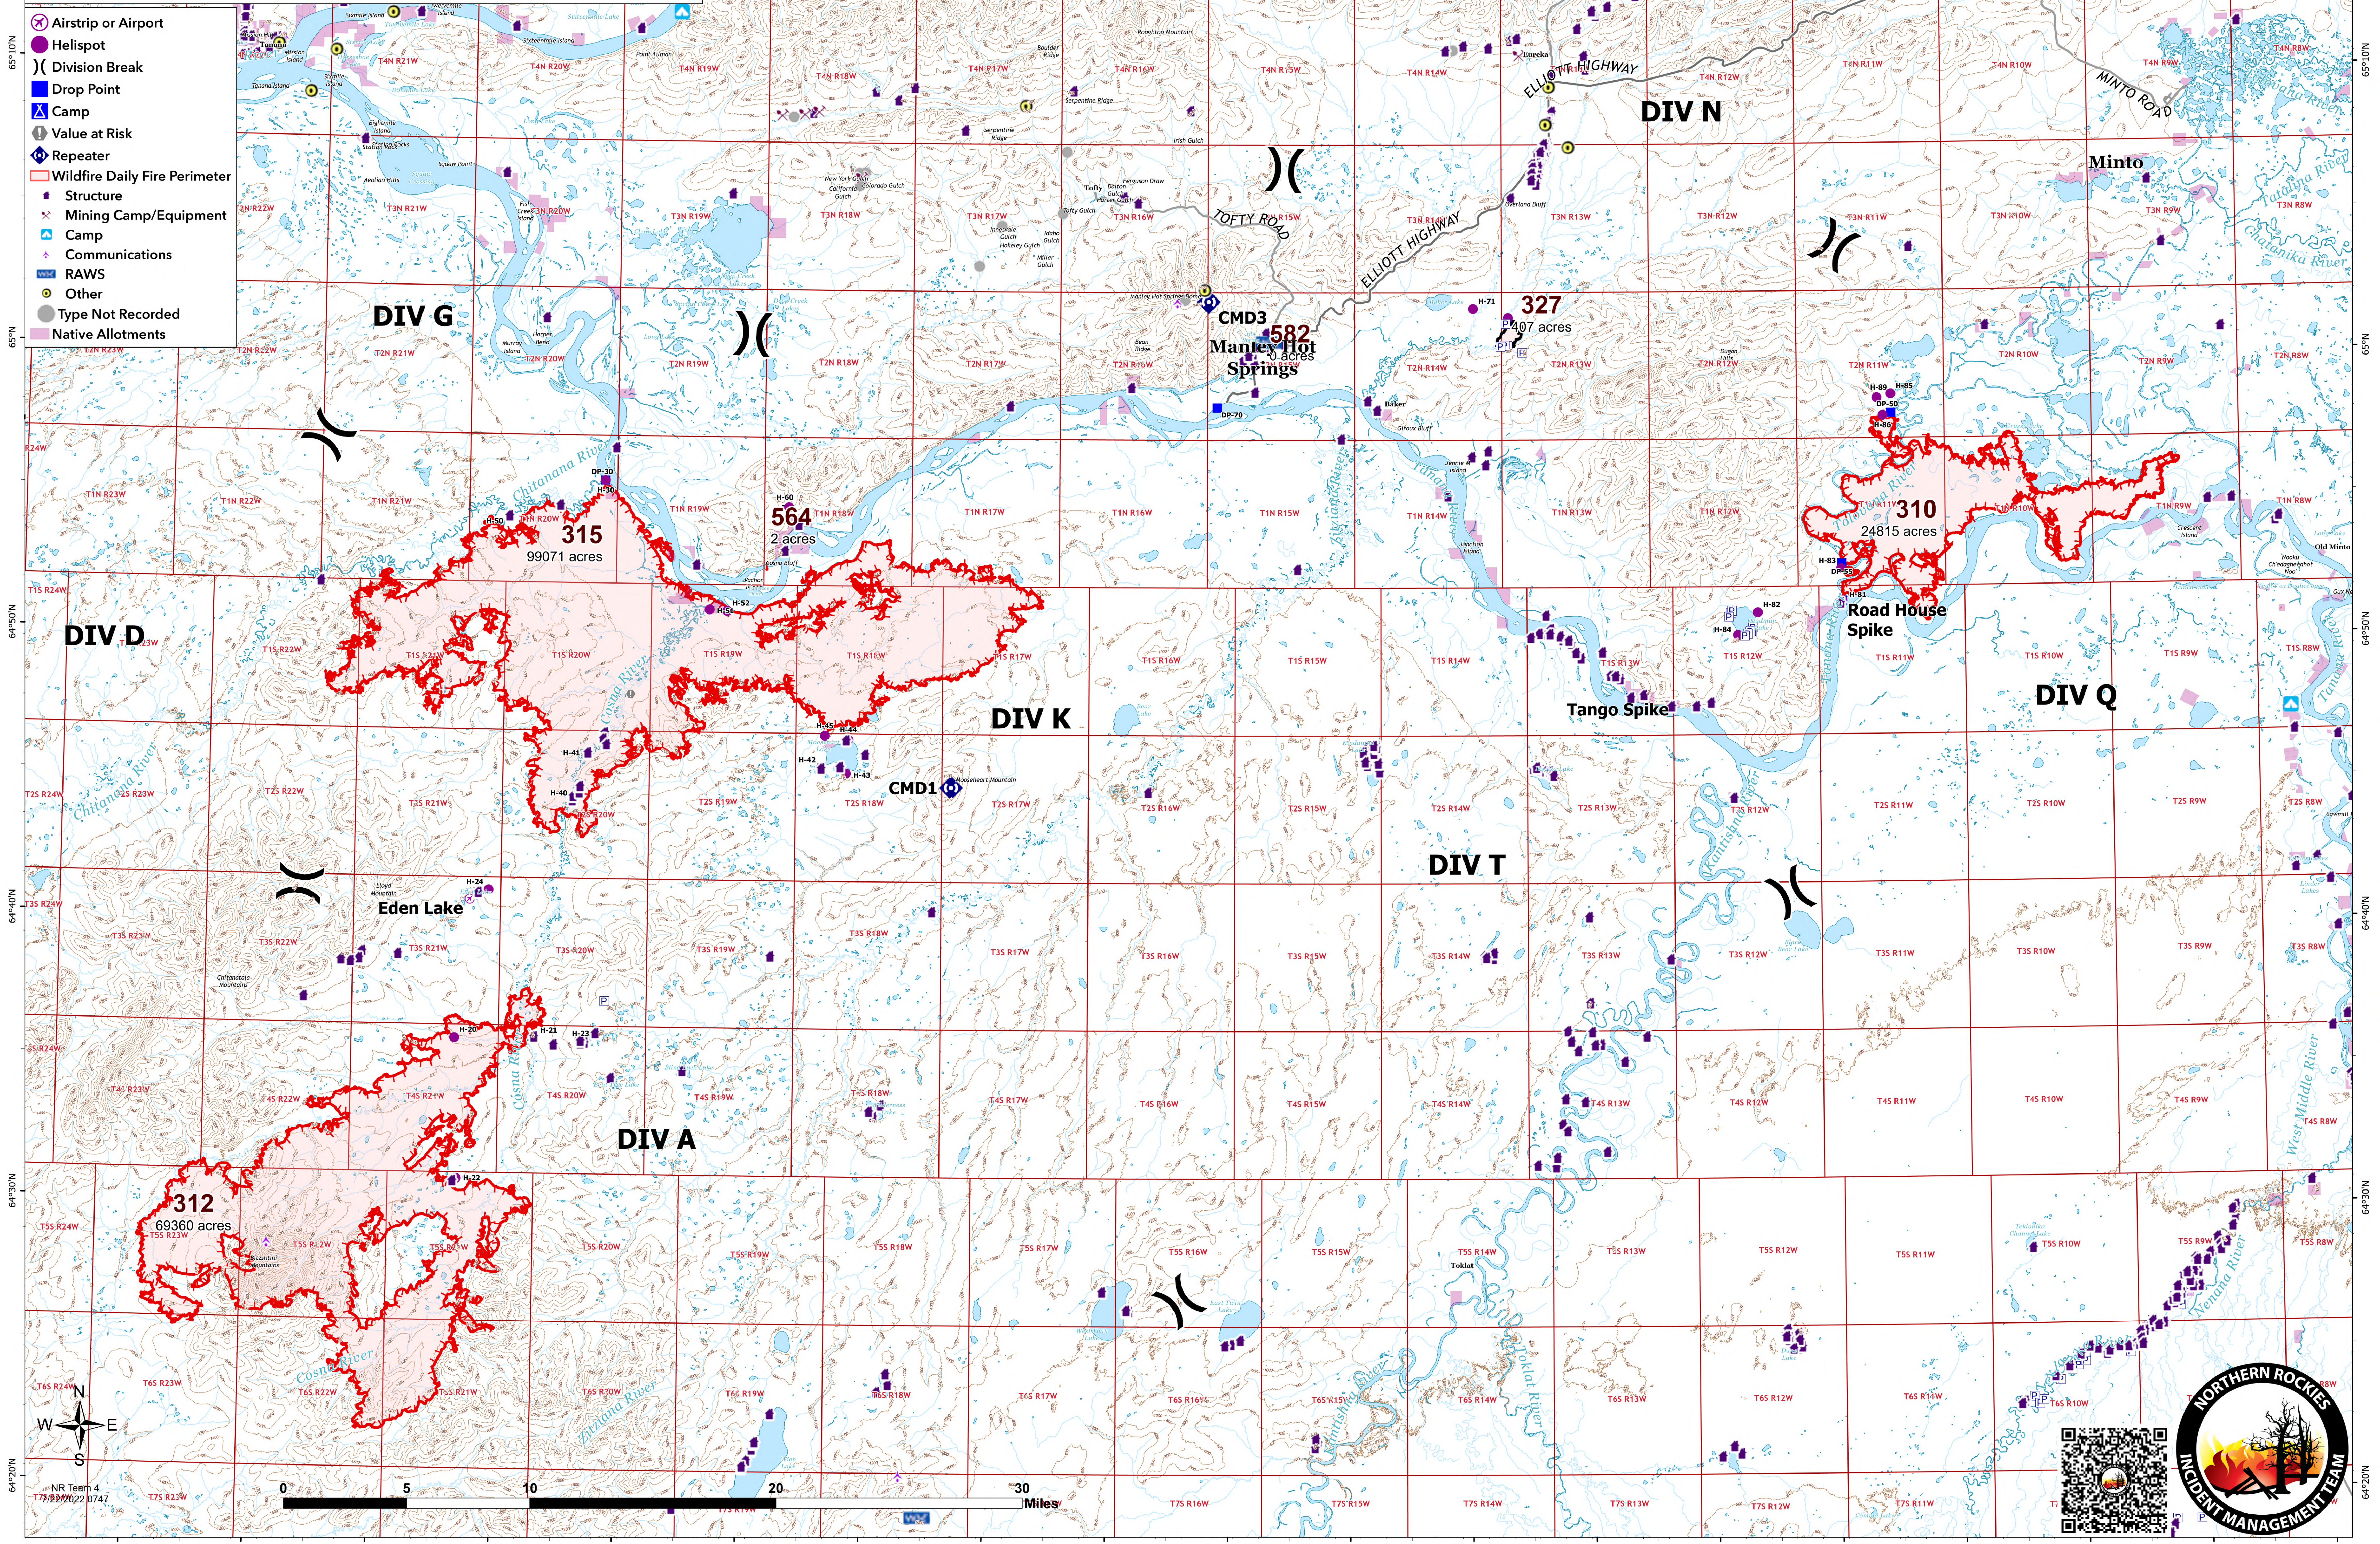

2022 Bean Complex Ops Map

Bean Complex
AK-TAD-000898
7/22/2022

193,766 Acres from IR and Imagery @ 07/20 2100

- Airstrip or Airport
- Helispot
- Division Break
- Drop Point
- Camp
- Value at Risk
- Repeater
- Wildfire Daily Fire Perimeter
- Structure
- Mining Camp/Equipment
- Camp
- Communications
- RAWS
- Other
- Type Not Recorded
- Native Allotments

NR Team 4
7/22/2022 0747