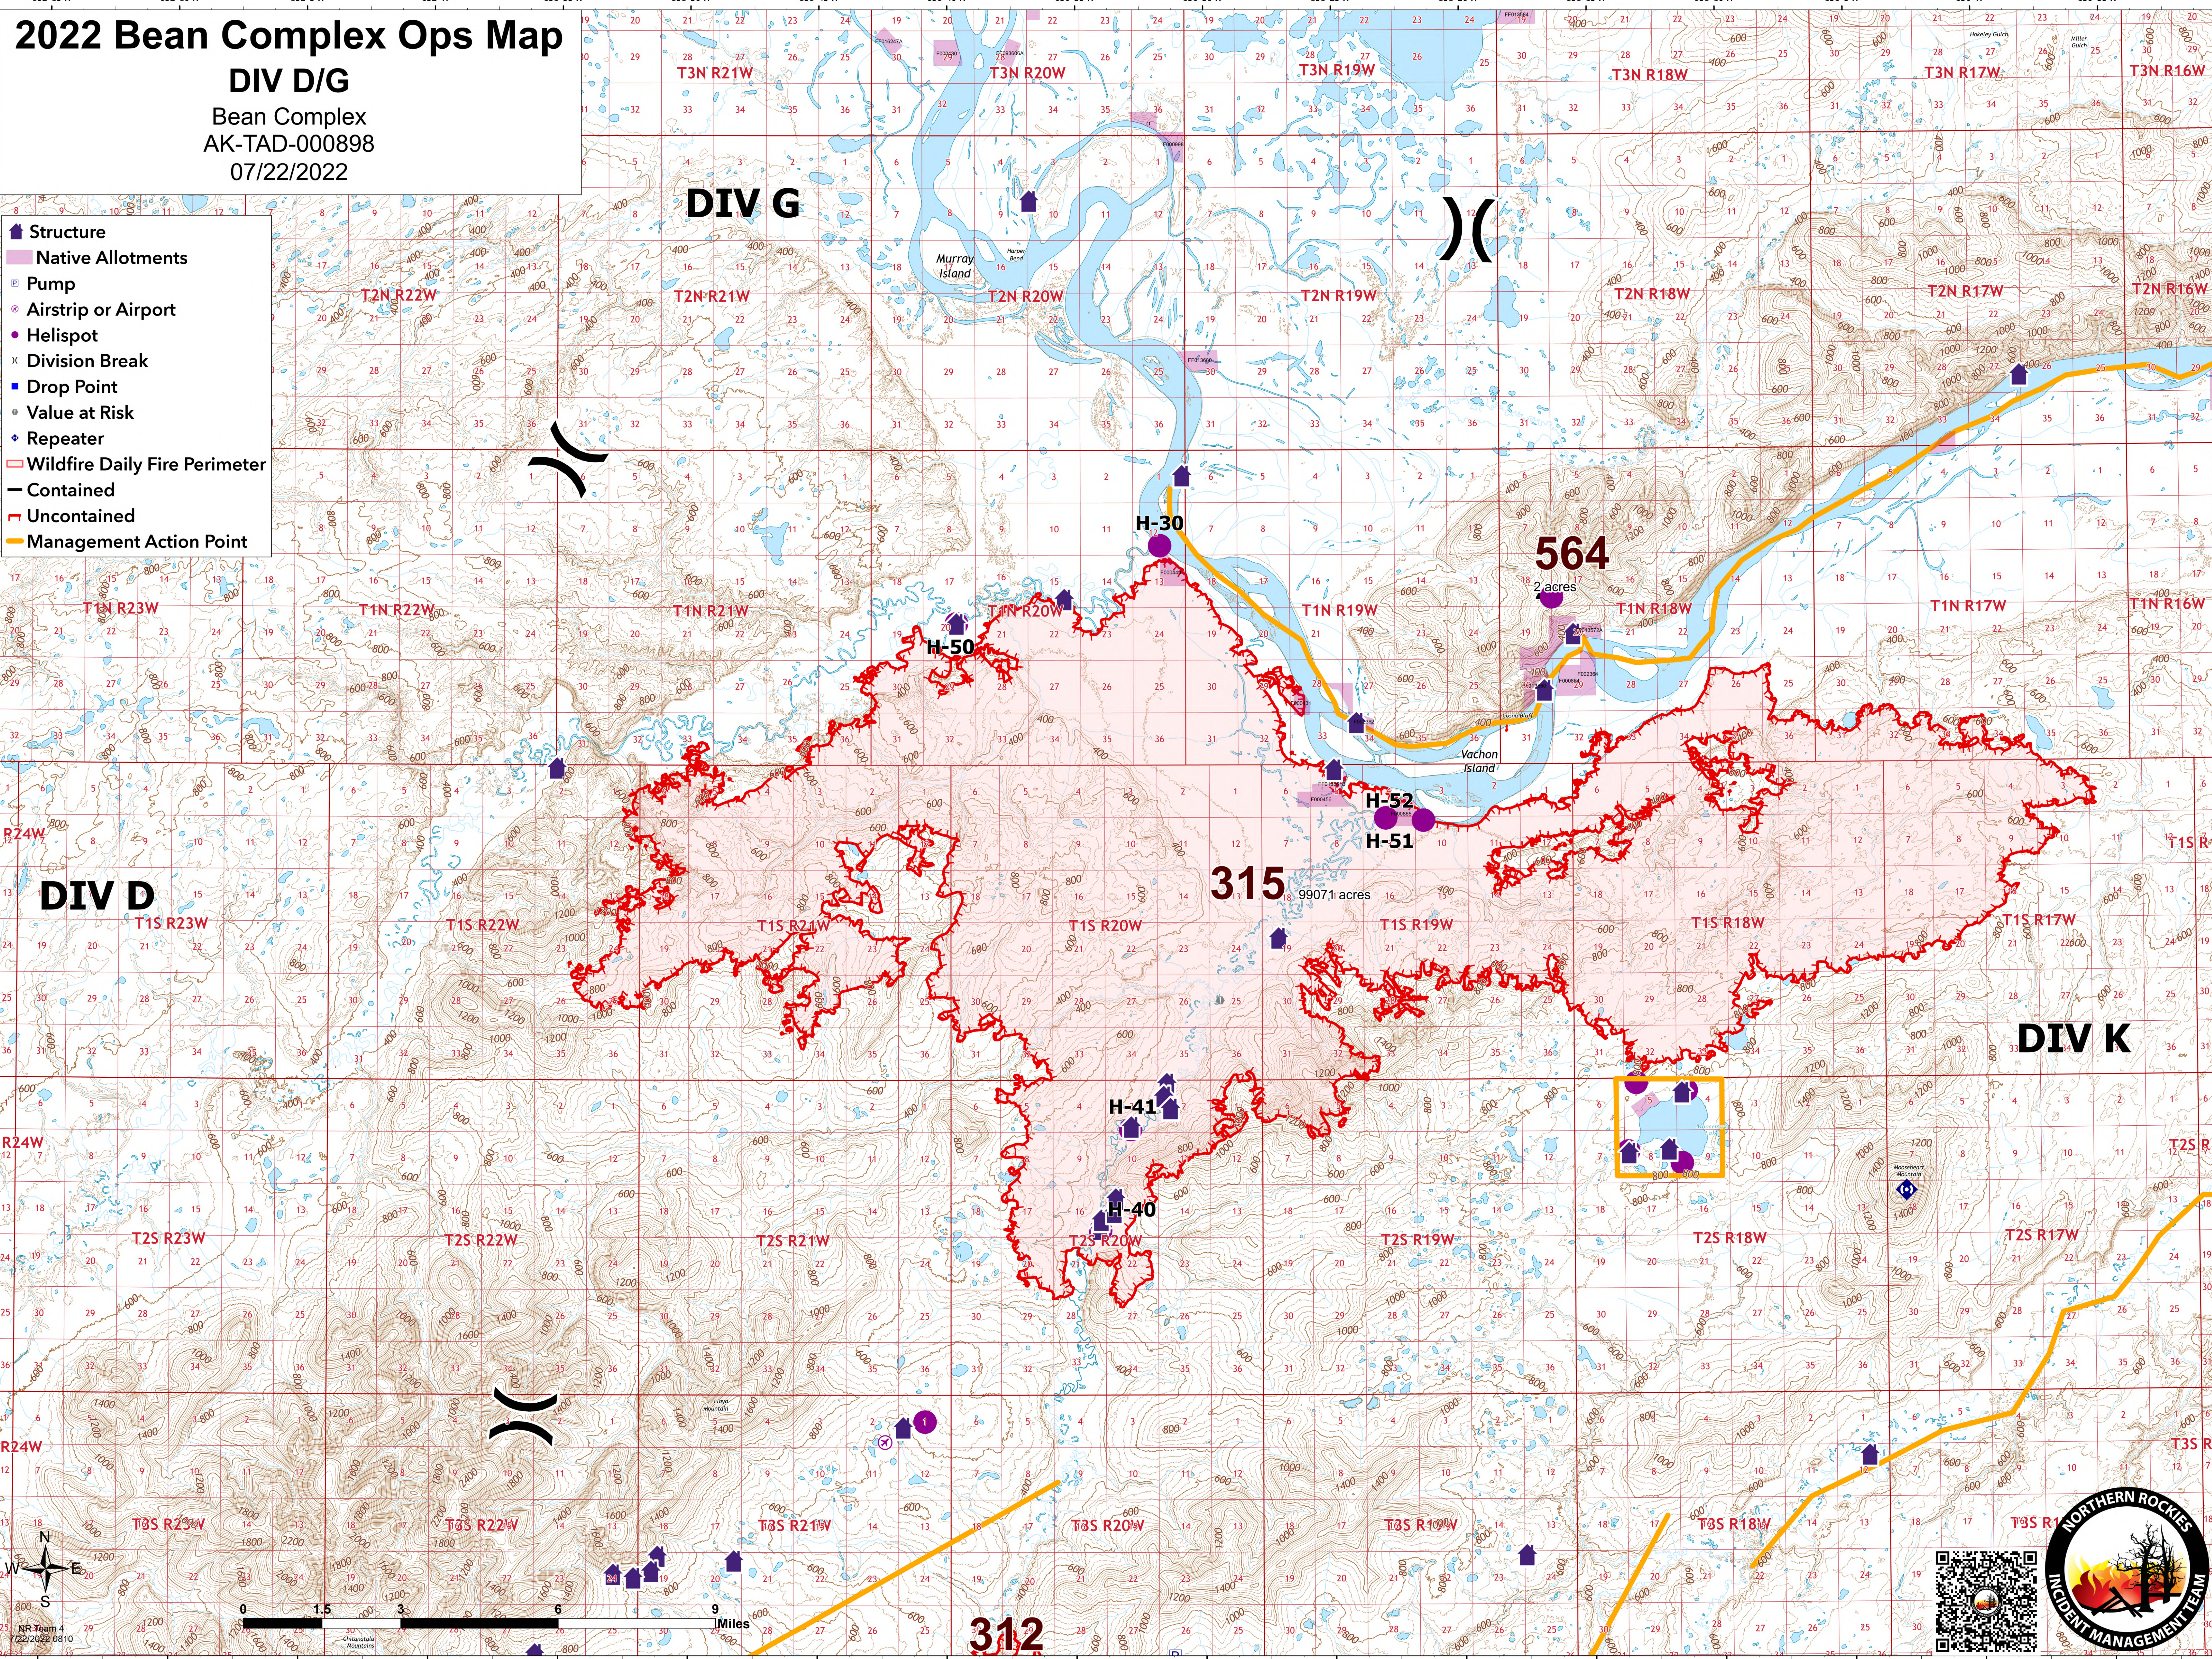

2022 Bean Complex Ops Map

DIV D/G

Bean Complex
AK-TAD-000898
07/22/2022

- Structure
- Native Allotments
- Pump
- Airstrip or Airport
- Helispot
- Division Break
- Drop Point
- Value at Risk
- Repeater
- Wildfire Daily Fire Perimeter
- Contained
- Uncontained
- Management Action Point

NR Team 4
02/2022 0810

Chitina Mountains