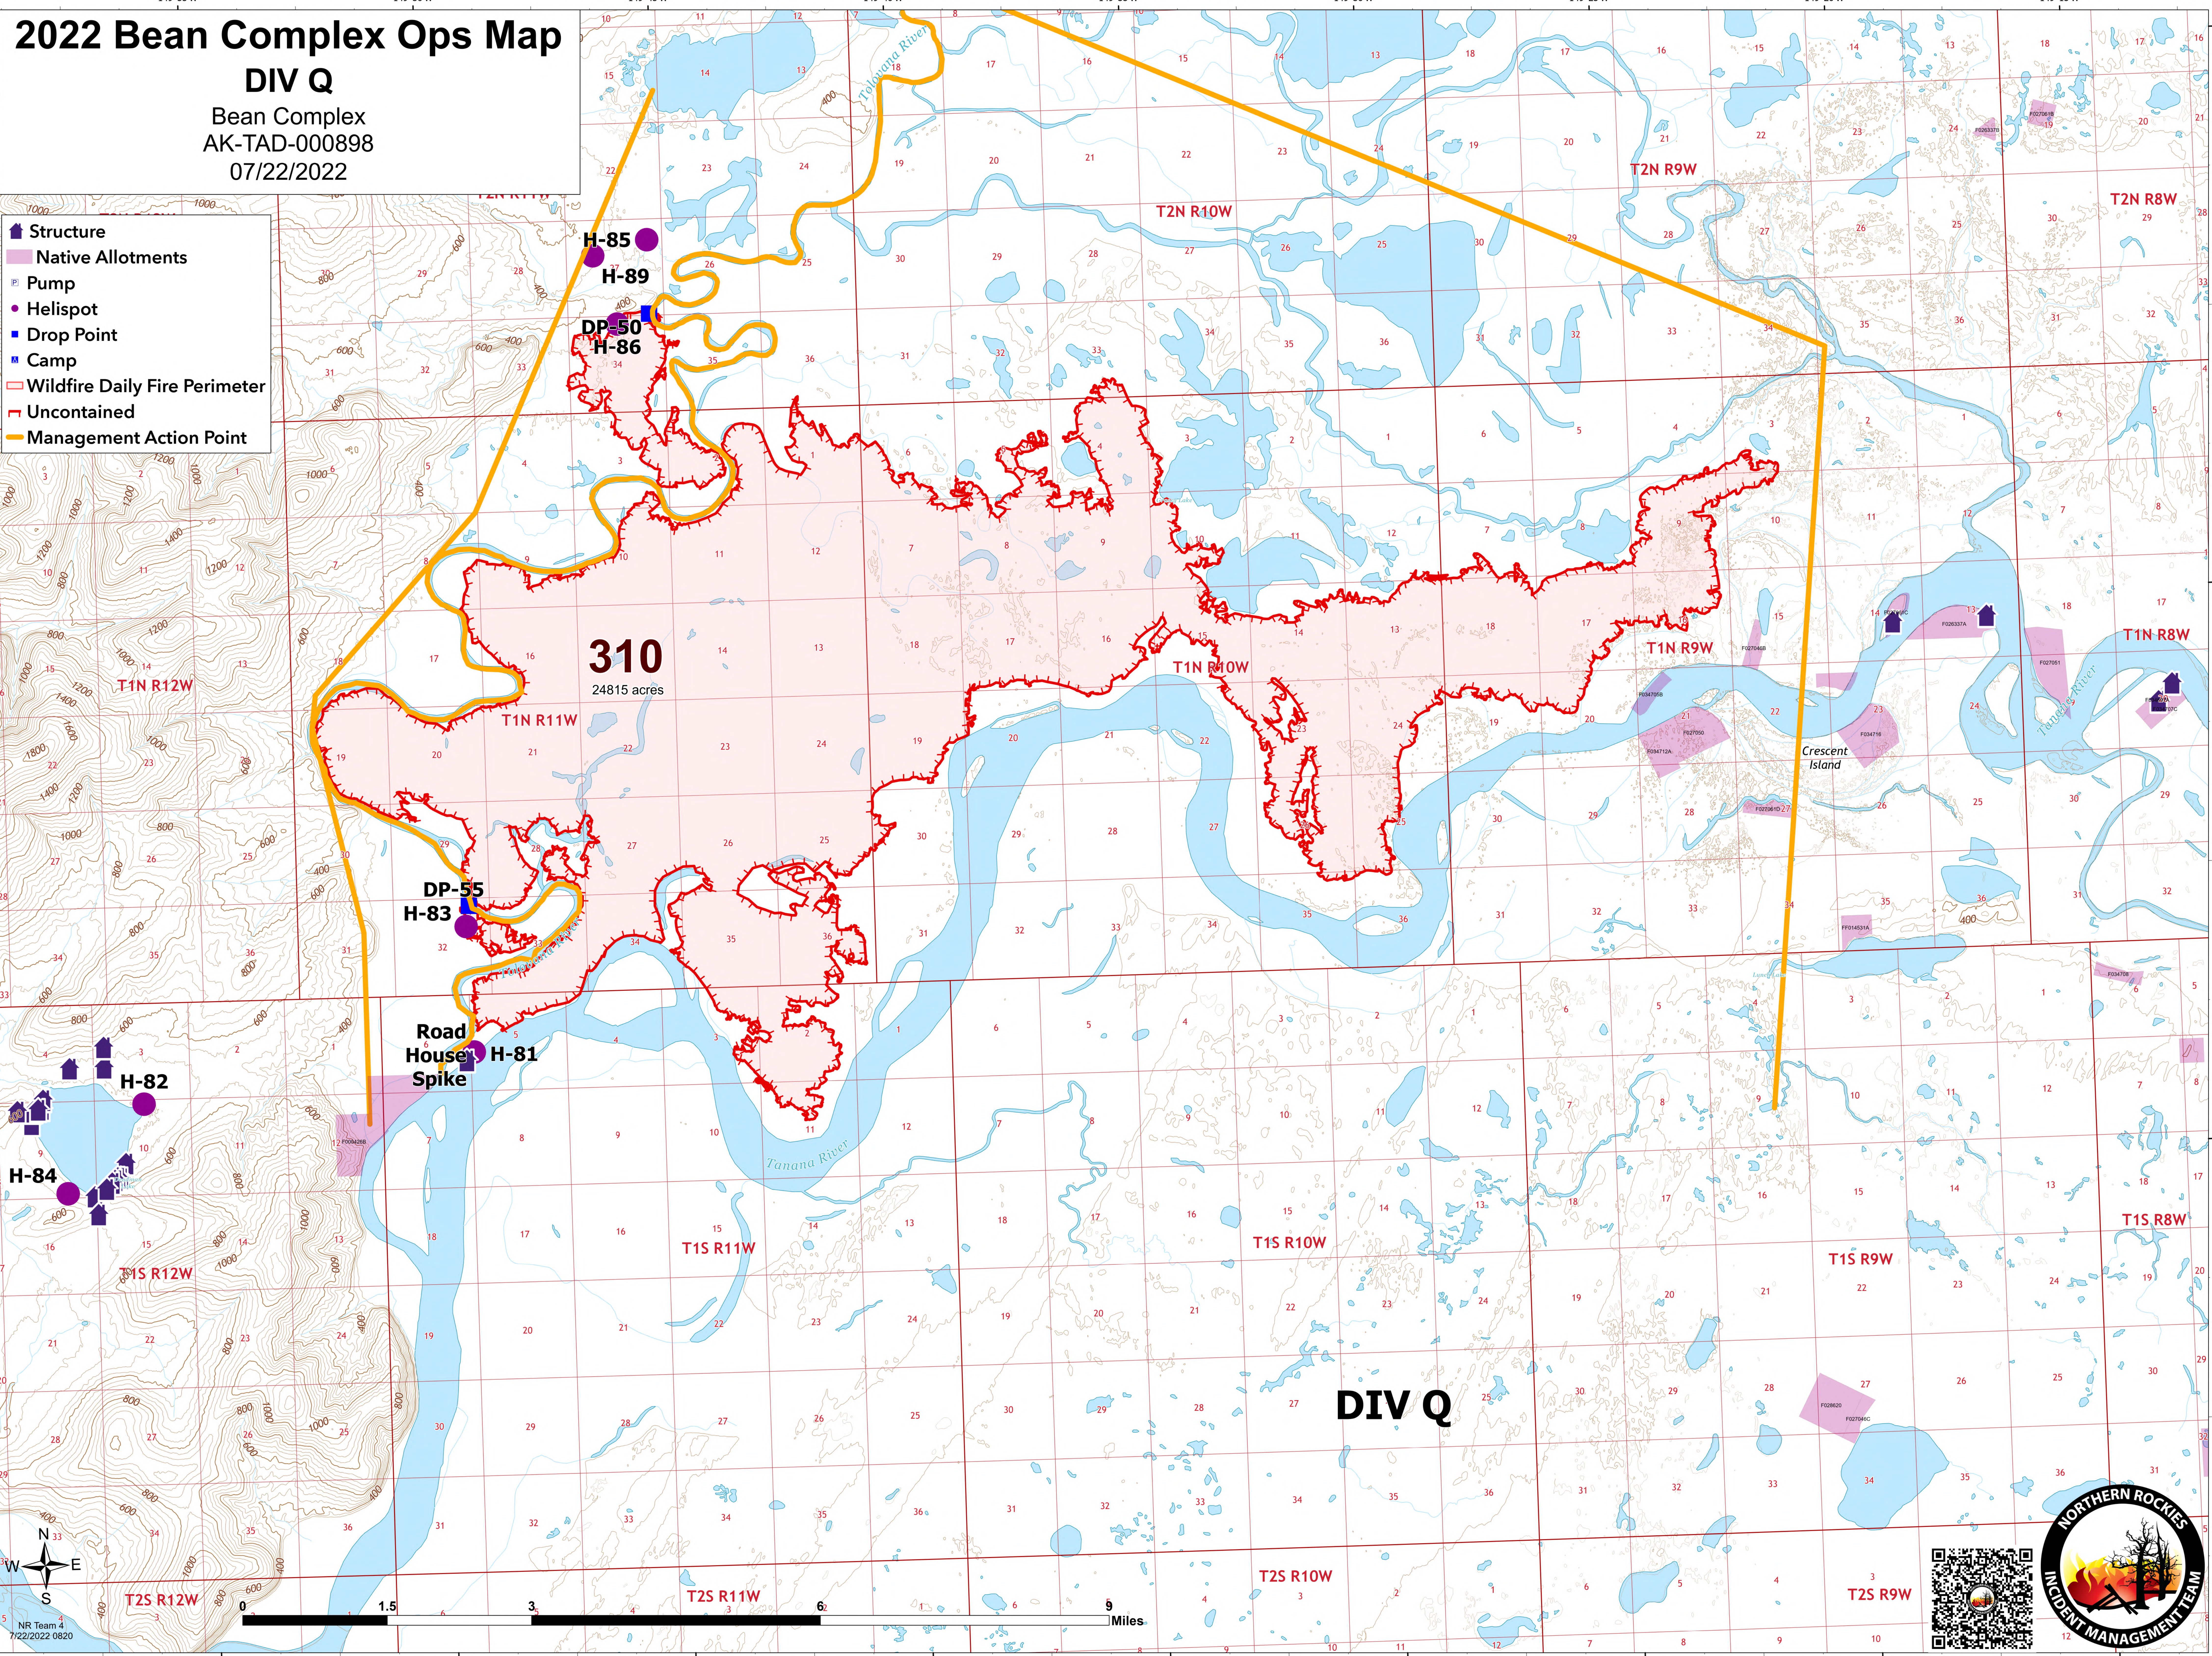

2022 Bean Complex Ops Map

DIV Q

Bean Complex
AK-TAD-000898
07/22/2022

- Structure
- Native Allotments
- Pump
- Helispot
- Drop Point
- Camp
- Wildfire Daily Fire Perimeter
- Uncontained
- Management Action Point

NR Team 4
7/22/2022 0820