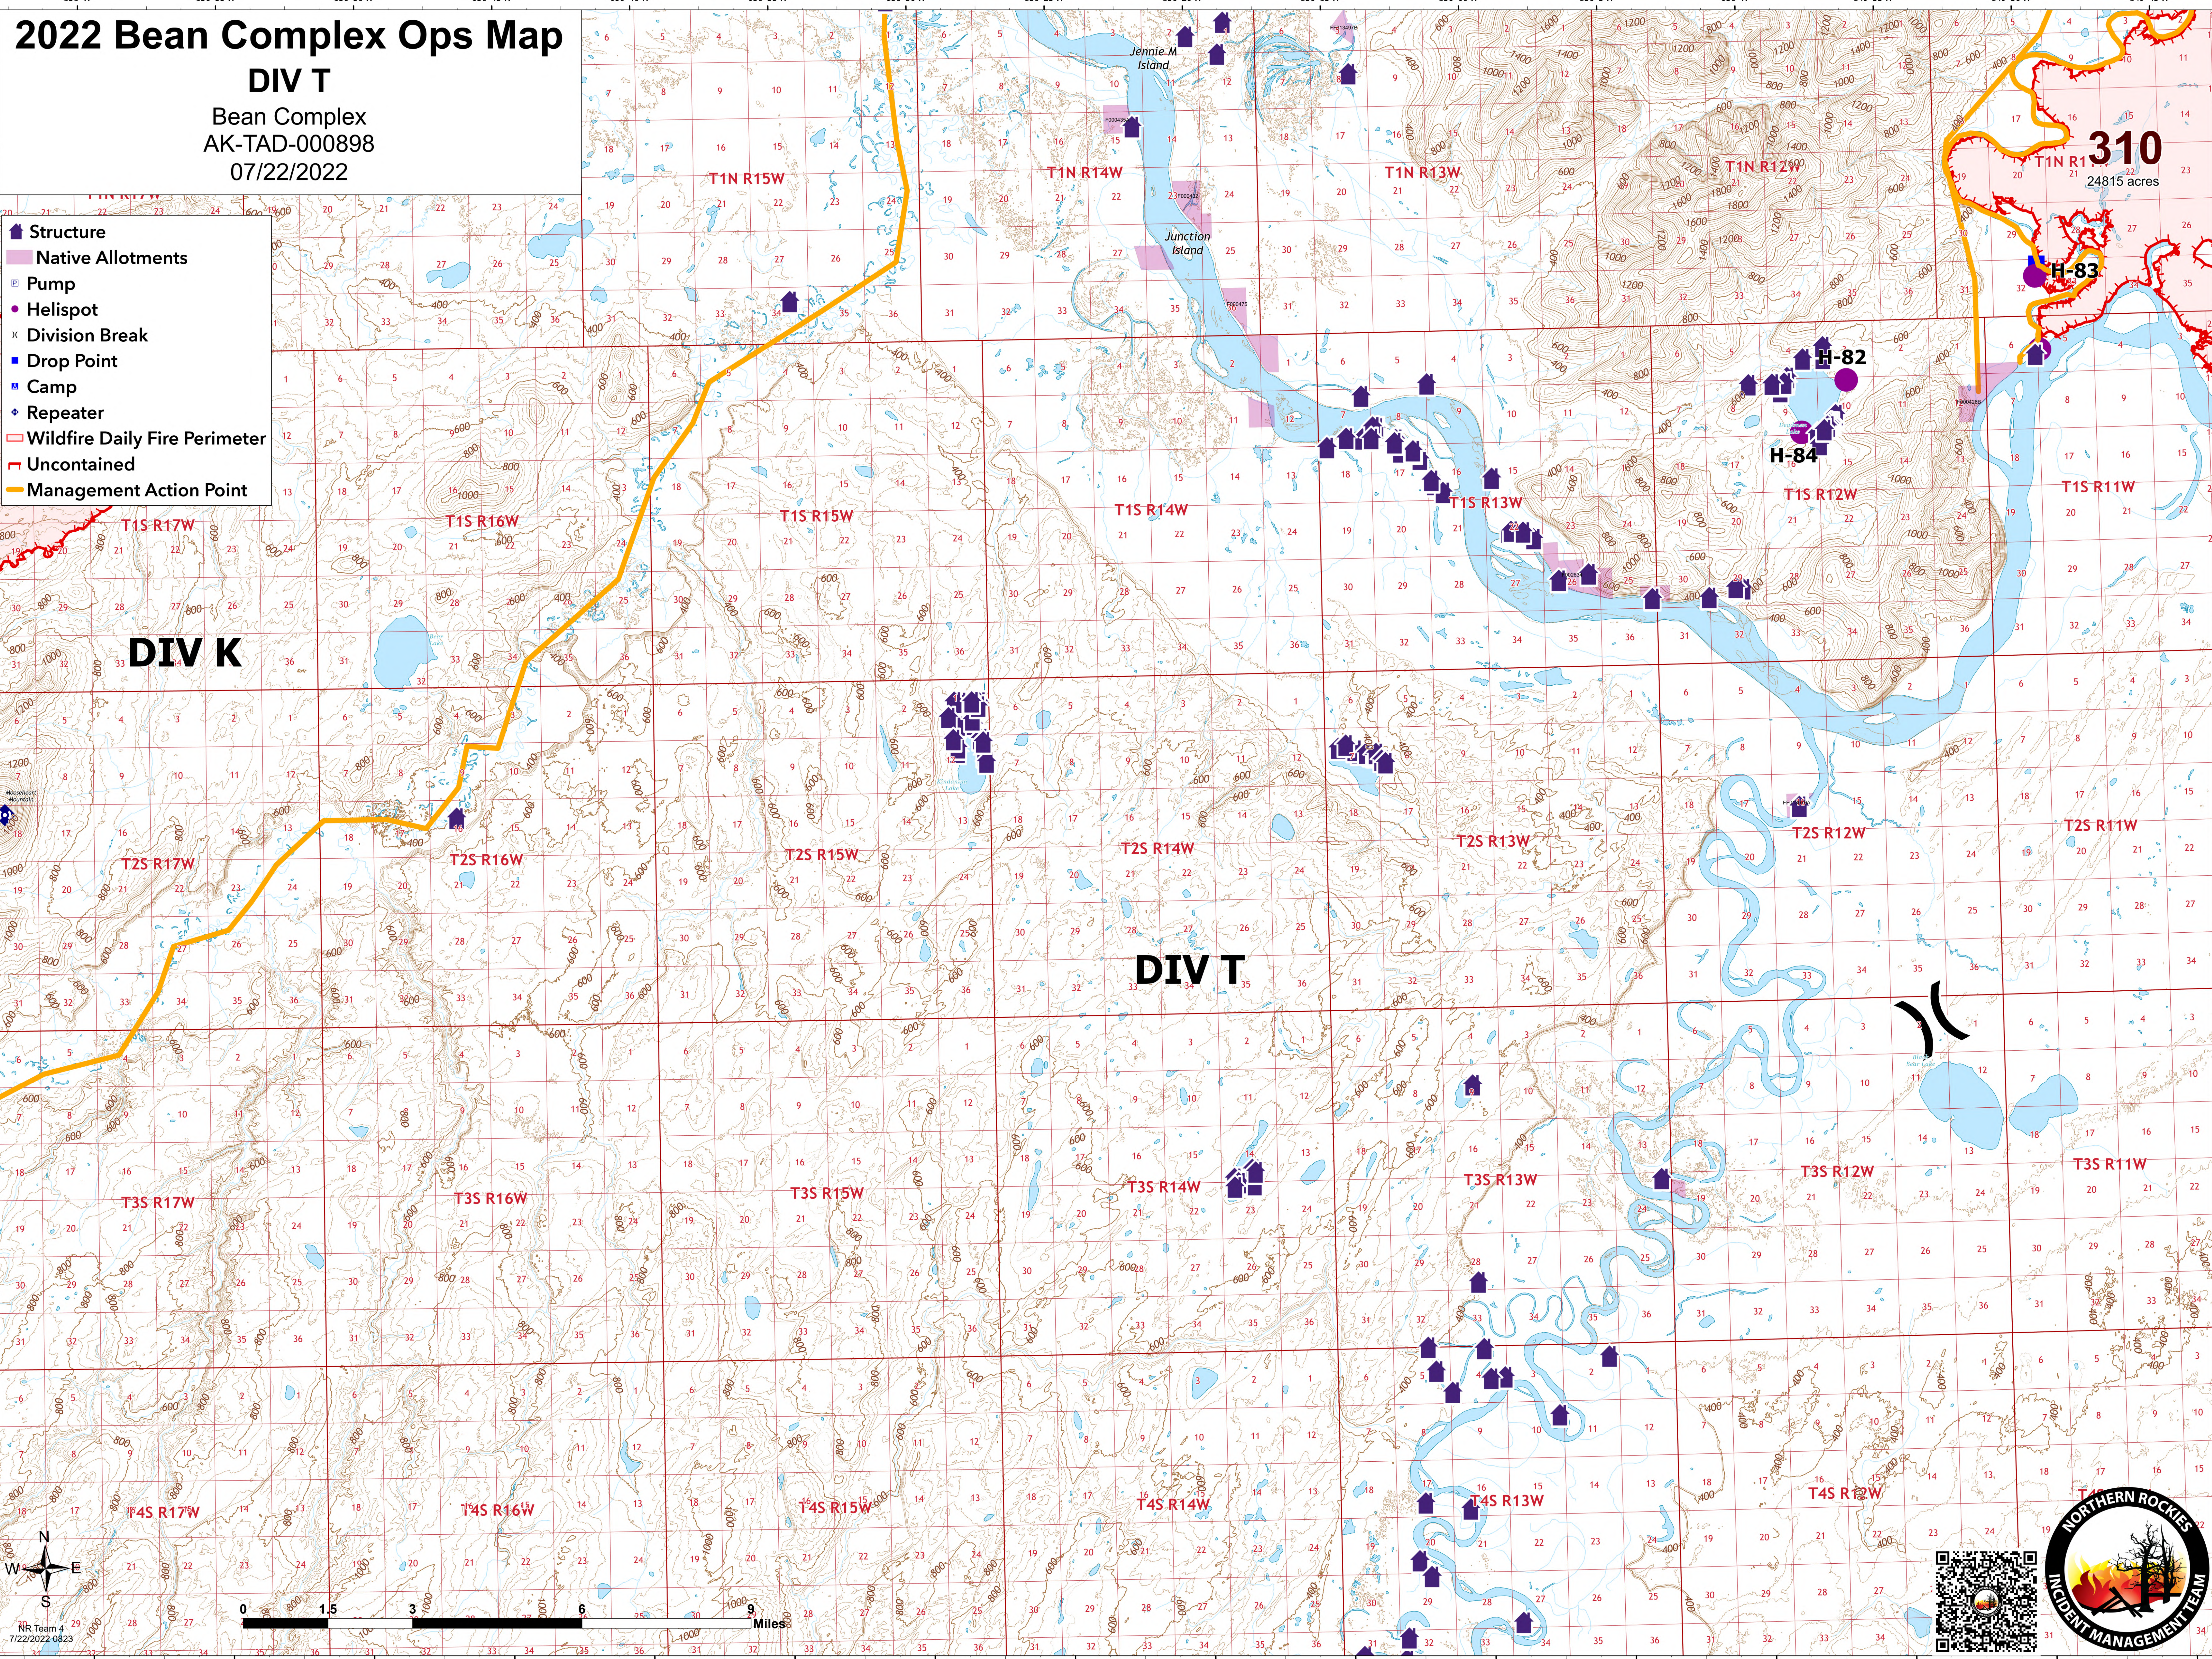

2022 Bean Complex Ops Map

DIV T

Bean Complex
AK-TAD-000898
07/22/2022

- Structure
- Native Allotments
- Pump
- Helispot
- Division Break
- Drop Point
- Camp
- Repeater
- Wildfire Daily Fire Perimeter
- Uncontained
- Management Action Point

310
24815 acres

H-83

H-82

H-84

DIV K

DIV T