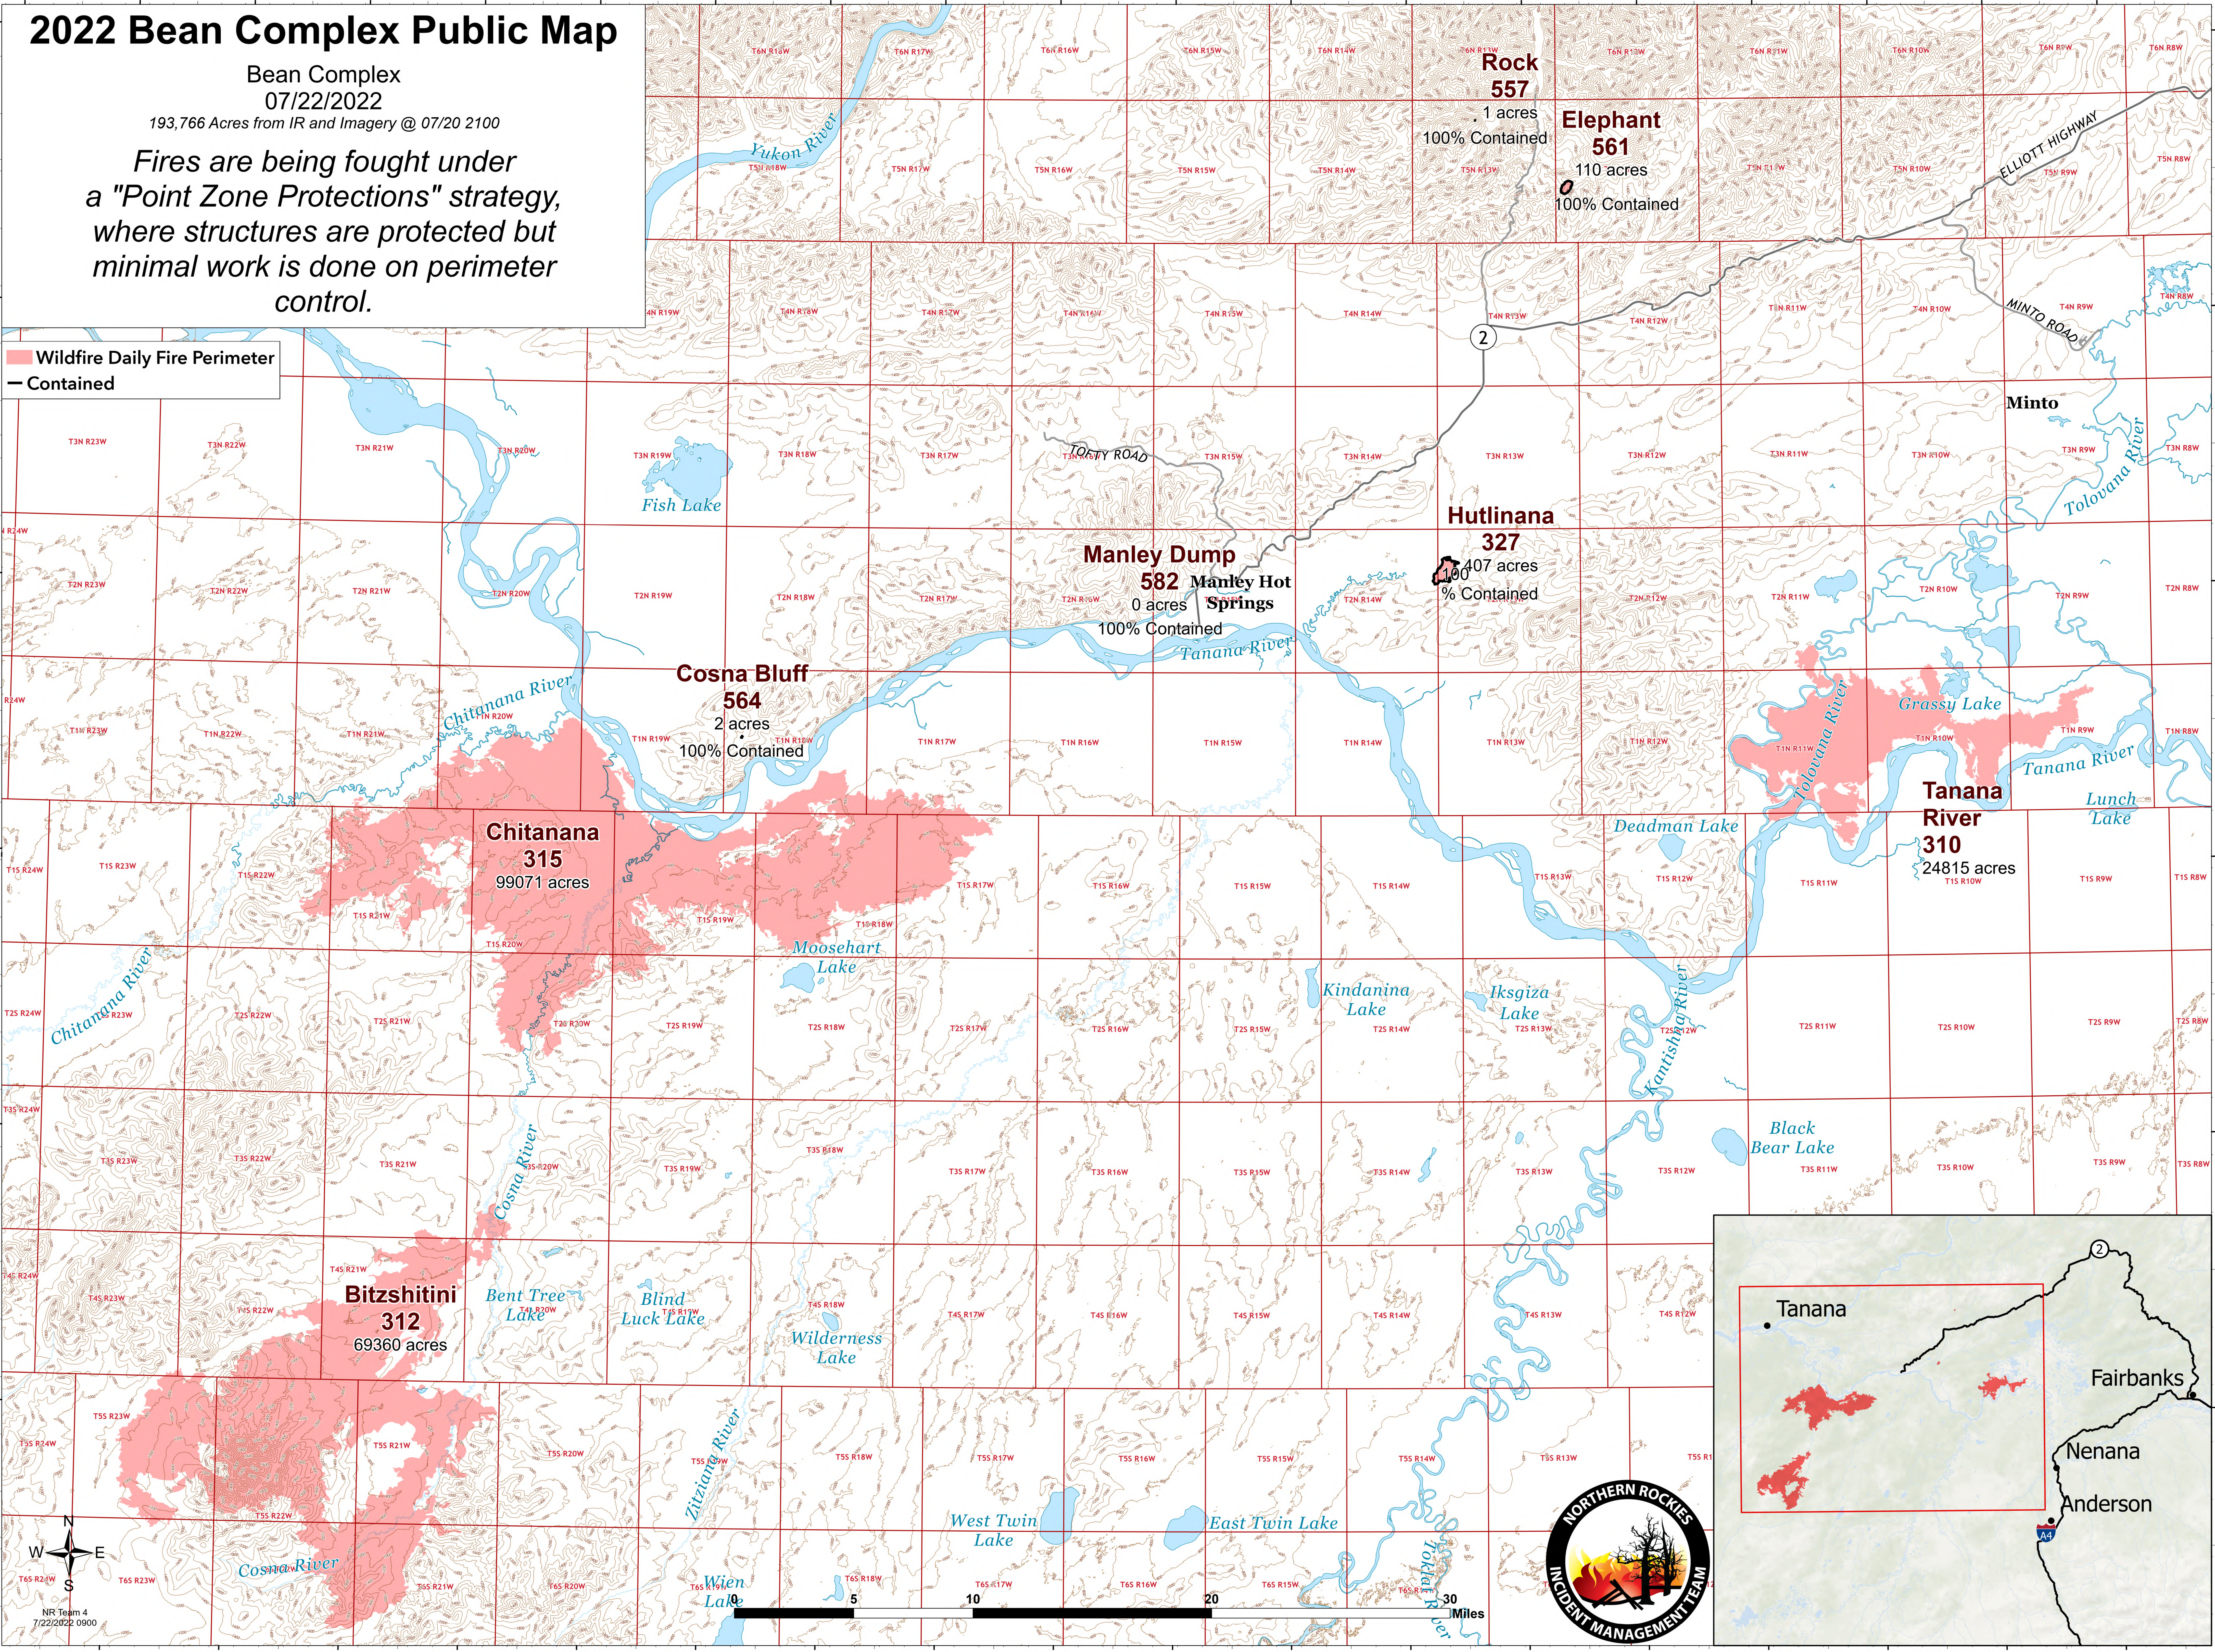

2022 Bean Complex Public Map

Bean Complex
07/22/2022

193,766 Acres from IR and Imagery @ 07/20 2100

Fires are being fought under a "Point Zone Protections" strategy, where structures are protected but minimal work is done on perimeter control.

 Wildfire Daily Fire Perimeter
 Contained

Rock 557
1 acres
100% Contained

Elephant 561
110 acres
100% Contained

Manley Dump 582
0 acres
100% Contained

Manley Hot Springs
% Contained

Cosna Bluff 564
2 acres
100% Contained

Hutlinana 327
407 acres
% Contained

Chitanana 315
99071 acres

Tanana River 310
24815 acres

Bitzshitini 312
69360 acres

NR Team 4
7/22/2022 0900