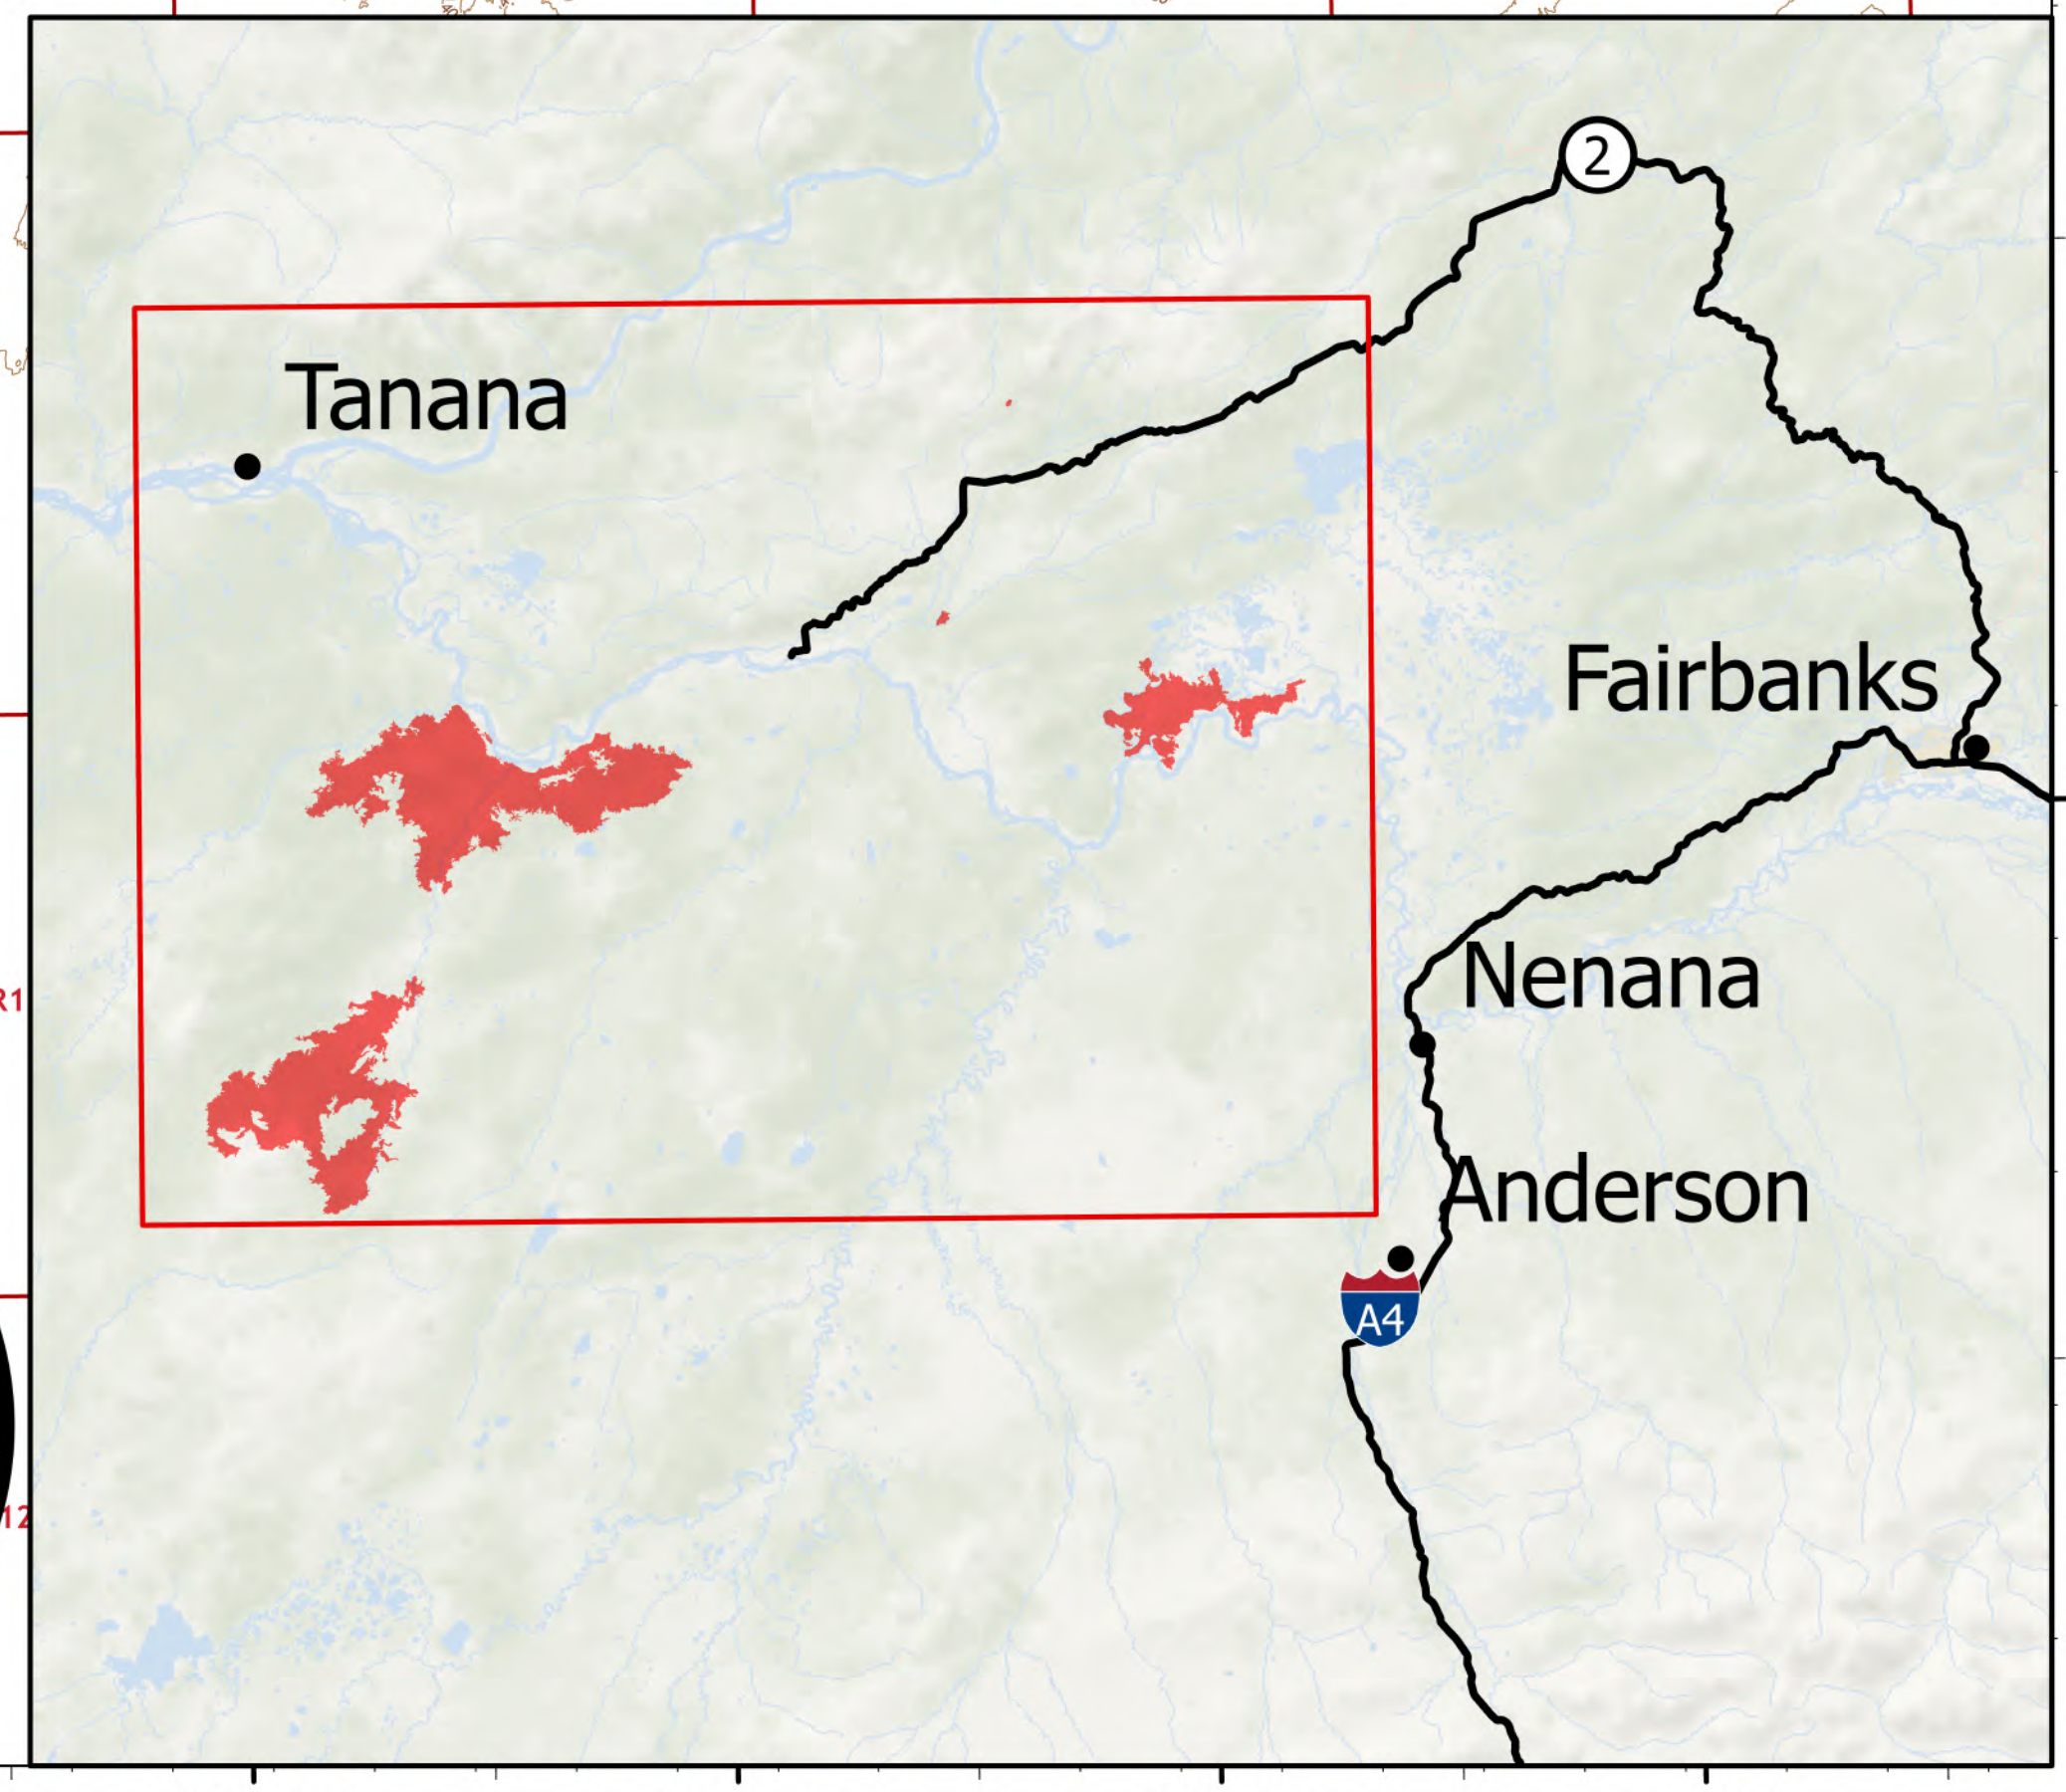

 Wildfire Daily Fire Perimeter
 Contained

Rock 557
1 acres
100% Contained

Elephant 561
110 acres
100% Contained

Manley Dump 582
0 acres
100% Contained

Manley Hot Springs
% Contained

Cosna Bluff 564
2 acres
100% Contained

Hutlinana 327
407 acres
% Contained

Chitanana 315
99071 acres

Tanana River 310
24815 acres

Bitzshitini 312
69360 acres

NR Team 4
7/22/2022 0900