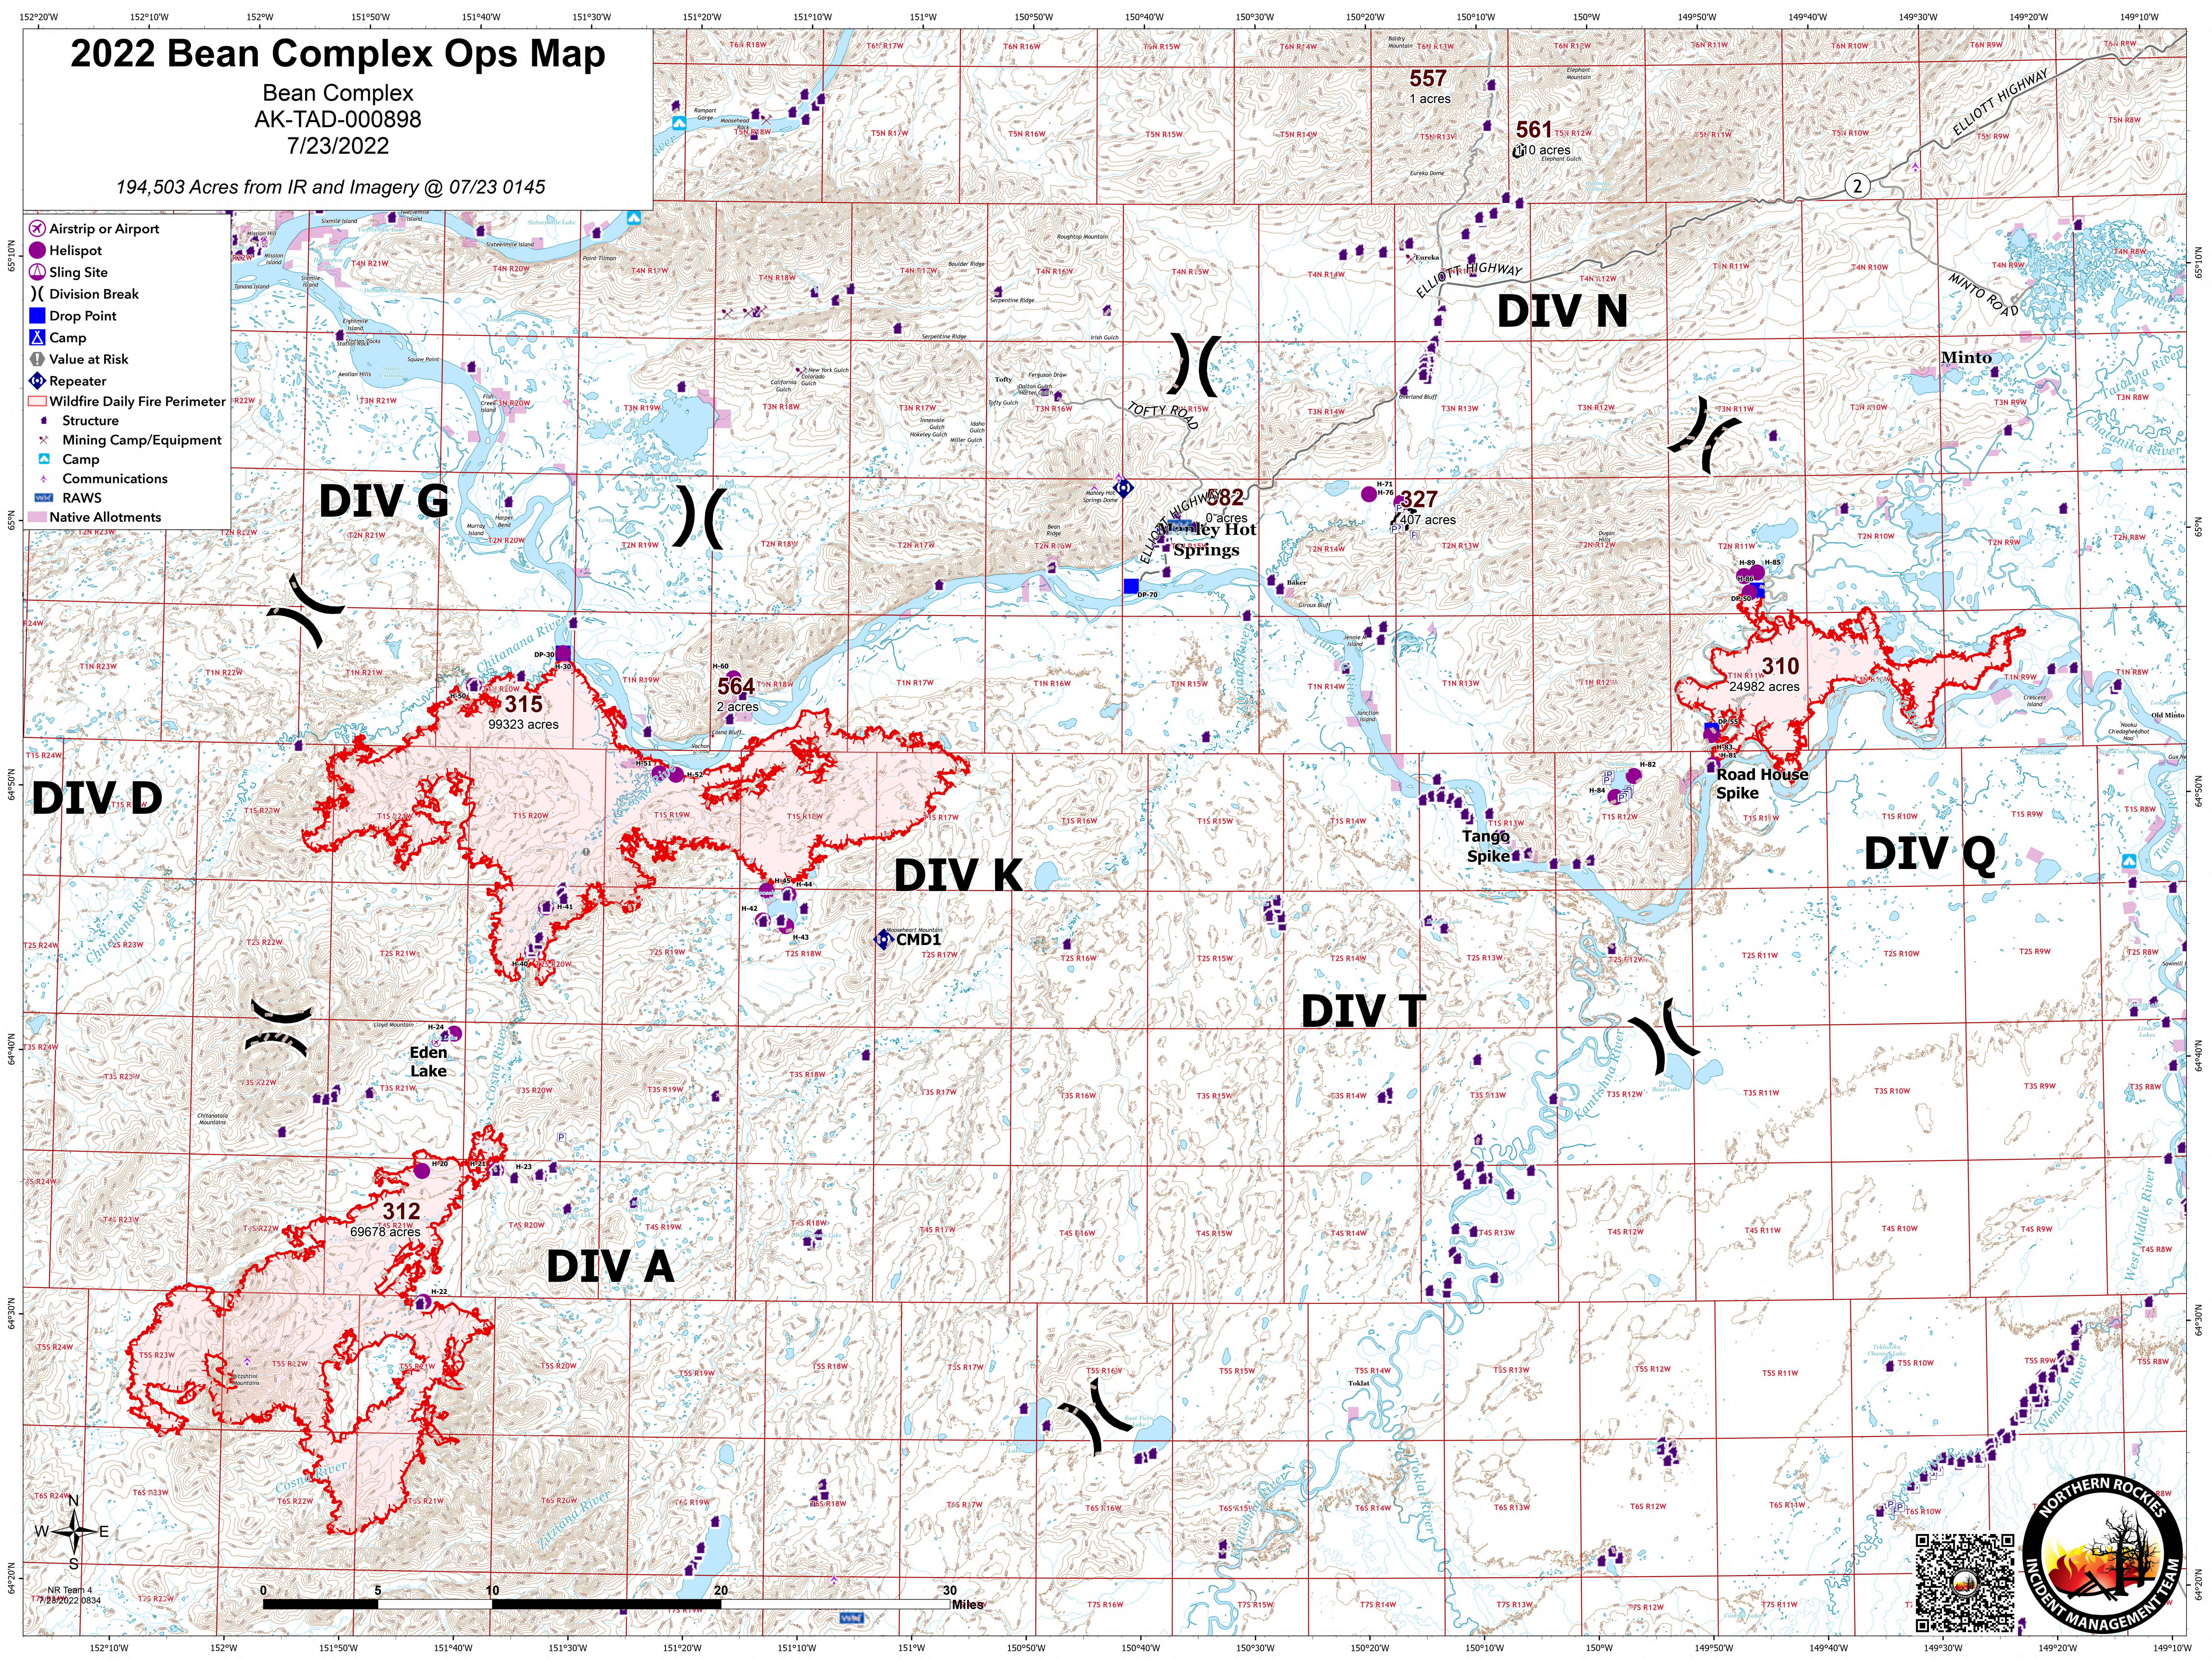

# 2022 Bean Complex Ops Map

Bean Complex  
AK-TAD-000898  
7/23/2022

194,503 Acres from IR and Imagery @ 07/23 0145

- Airstrip or Airport
- Helispot
- Sling Site
- Division Break
- Drop Point
- Camp
- Value at Risk
- Repeater
- Wildfire Daily Fire Perimeter
- Structure
- Mining Camp/Equipment
- Camp
- Communications
- RAWS
- Native Allotments

557  
1 acres

561  
10 acres

582  
0 acres  
Moley Hot Springs

310  
24982 acres

315  
99323 acres

564  
2 acres

312  
69678 acres

NR Team 4  
7/23/2022 0834