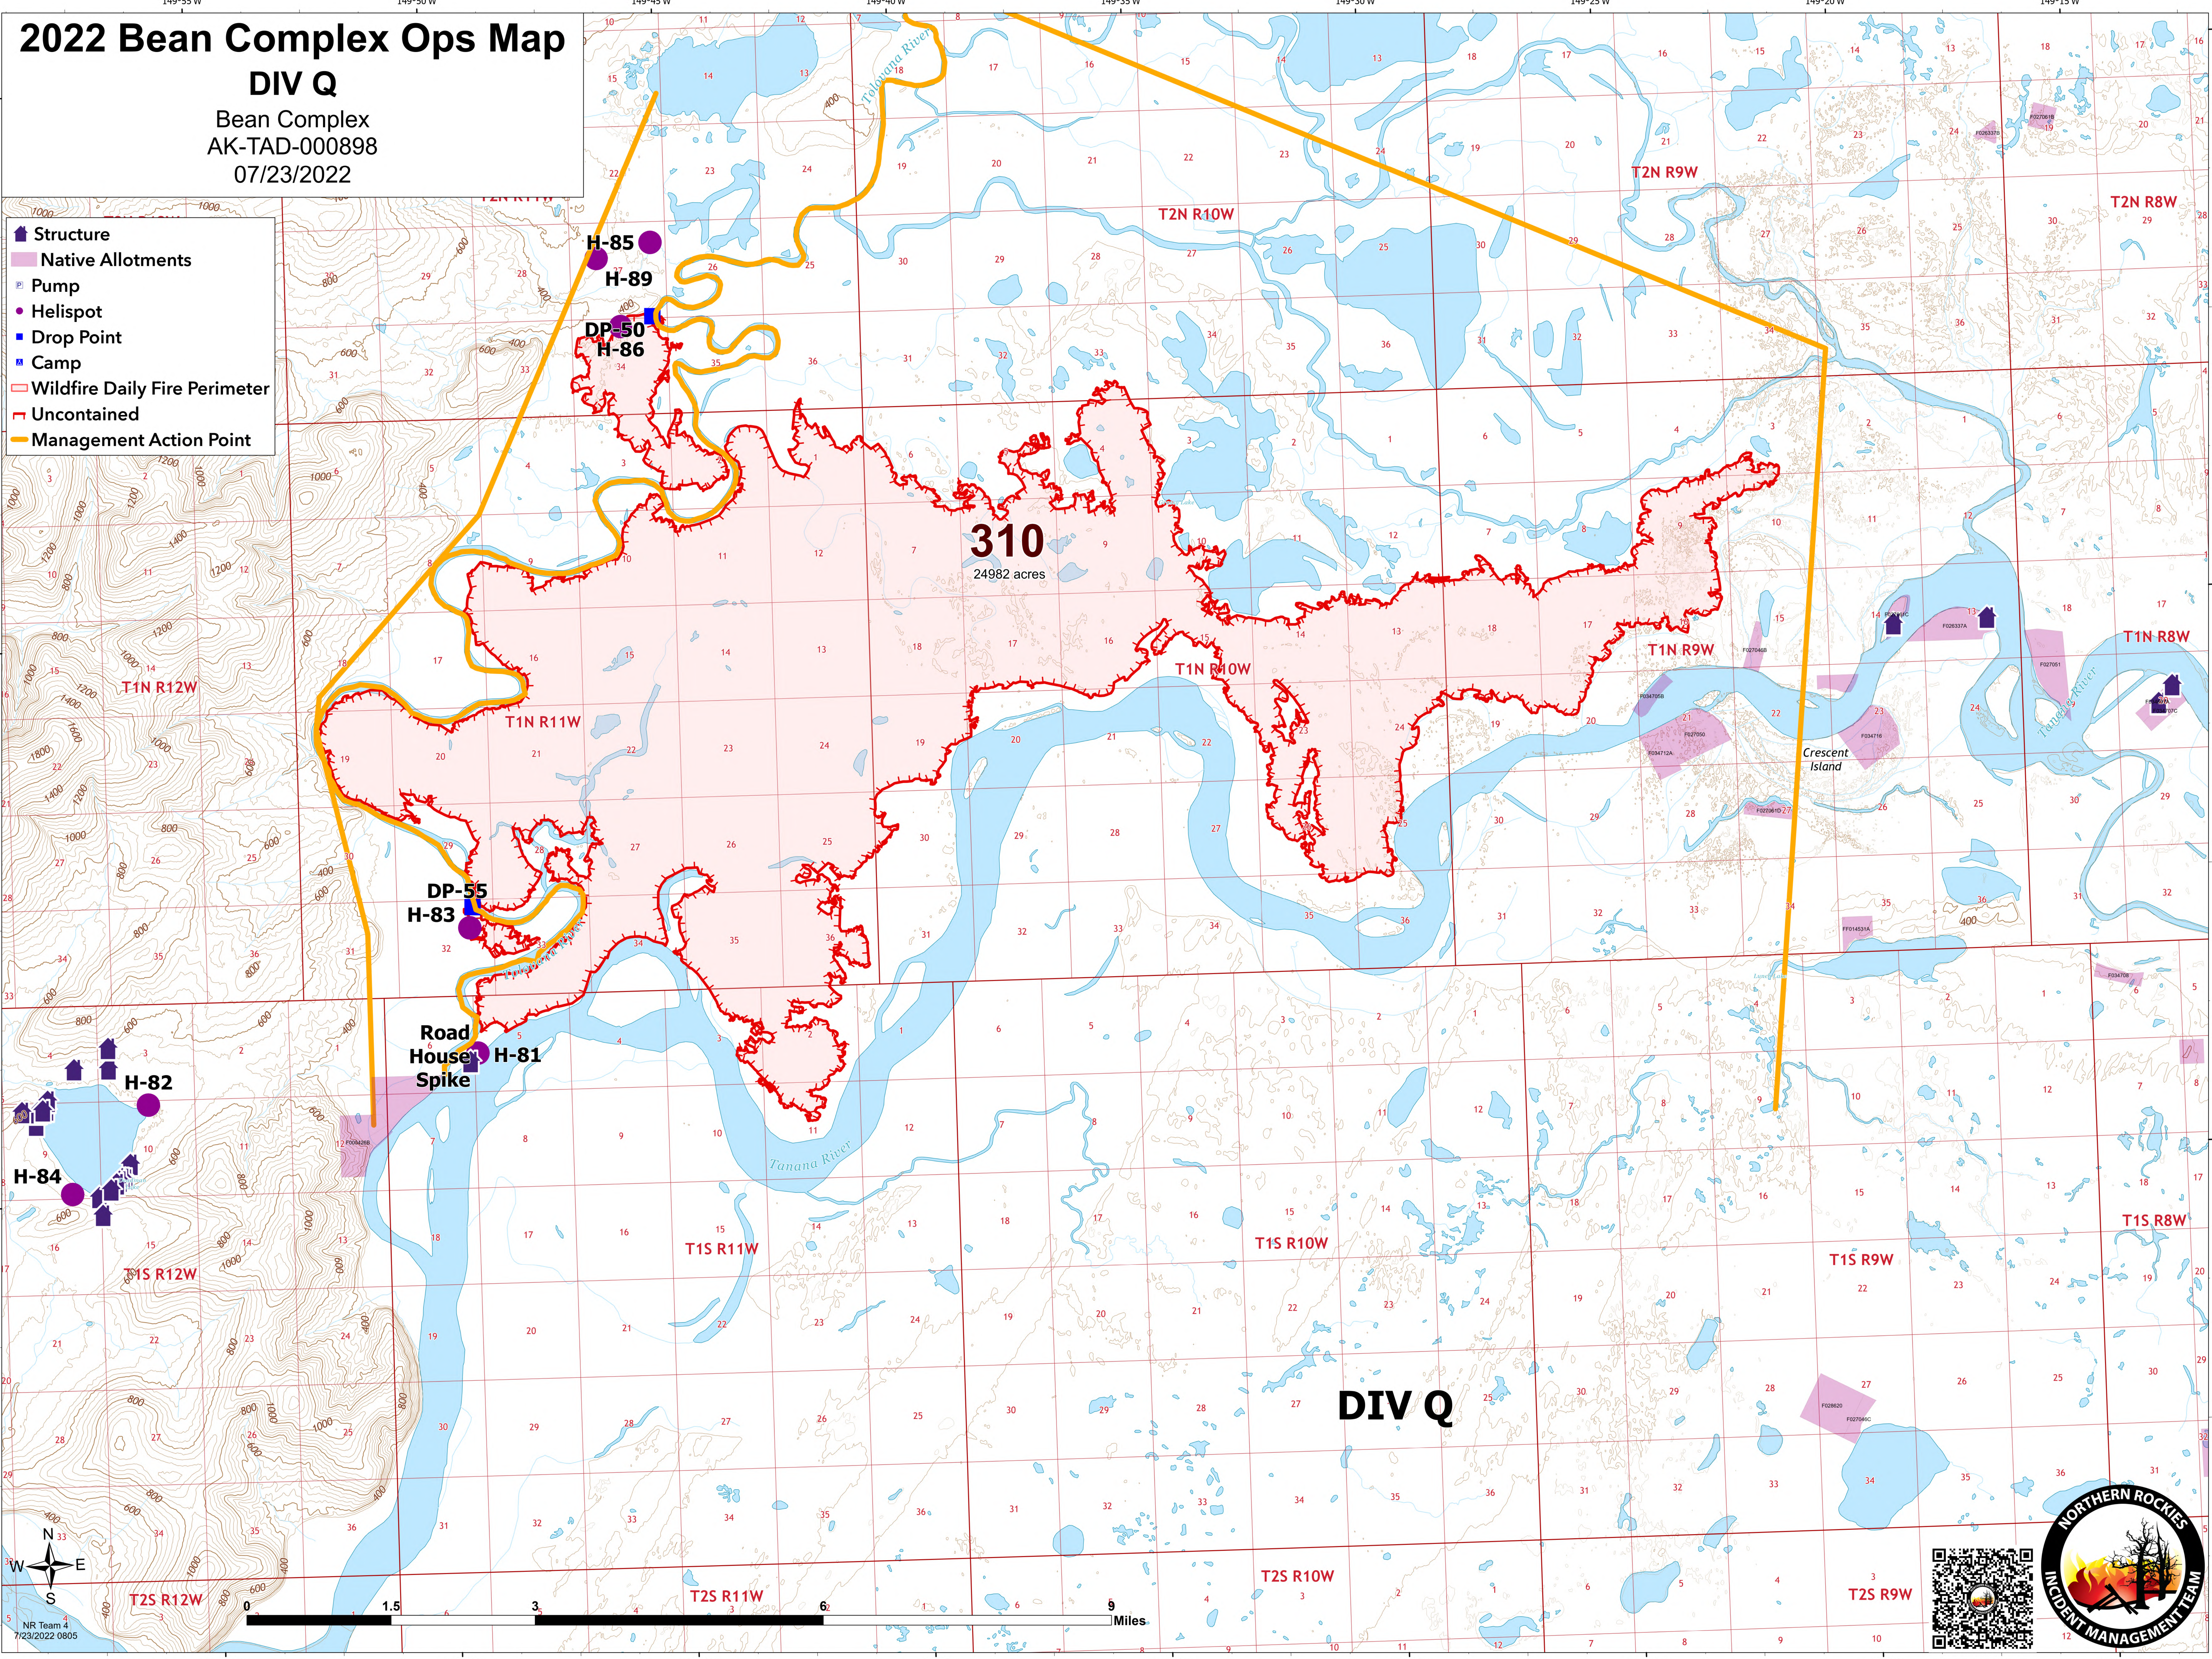

# 2022 Bean Complex Ops Map

## DIV Q

Bean Complex  
AK-TAD-000898  
07/23/2022

- Structure
- Native Allotments
- Pump
- Helispot
- Drop Point
- Camp
- Wildfire Daily Fire Perimeter
- Uncontained
- Management Action Point

**310**  
24982 acres

**DIV Q**

NR Team 4  
7/23/2022 0805