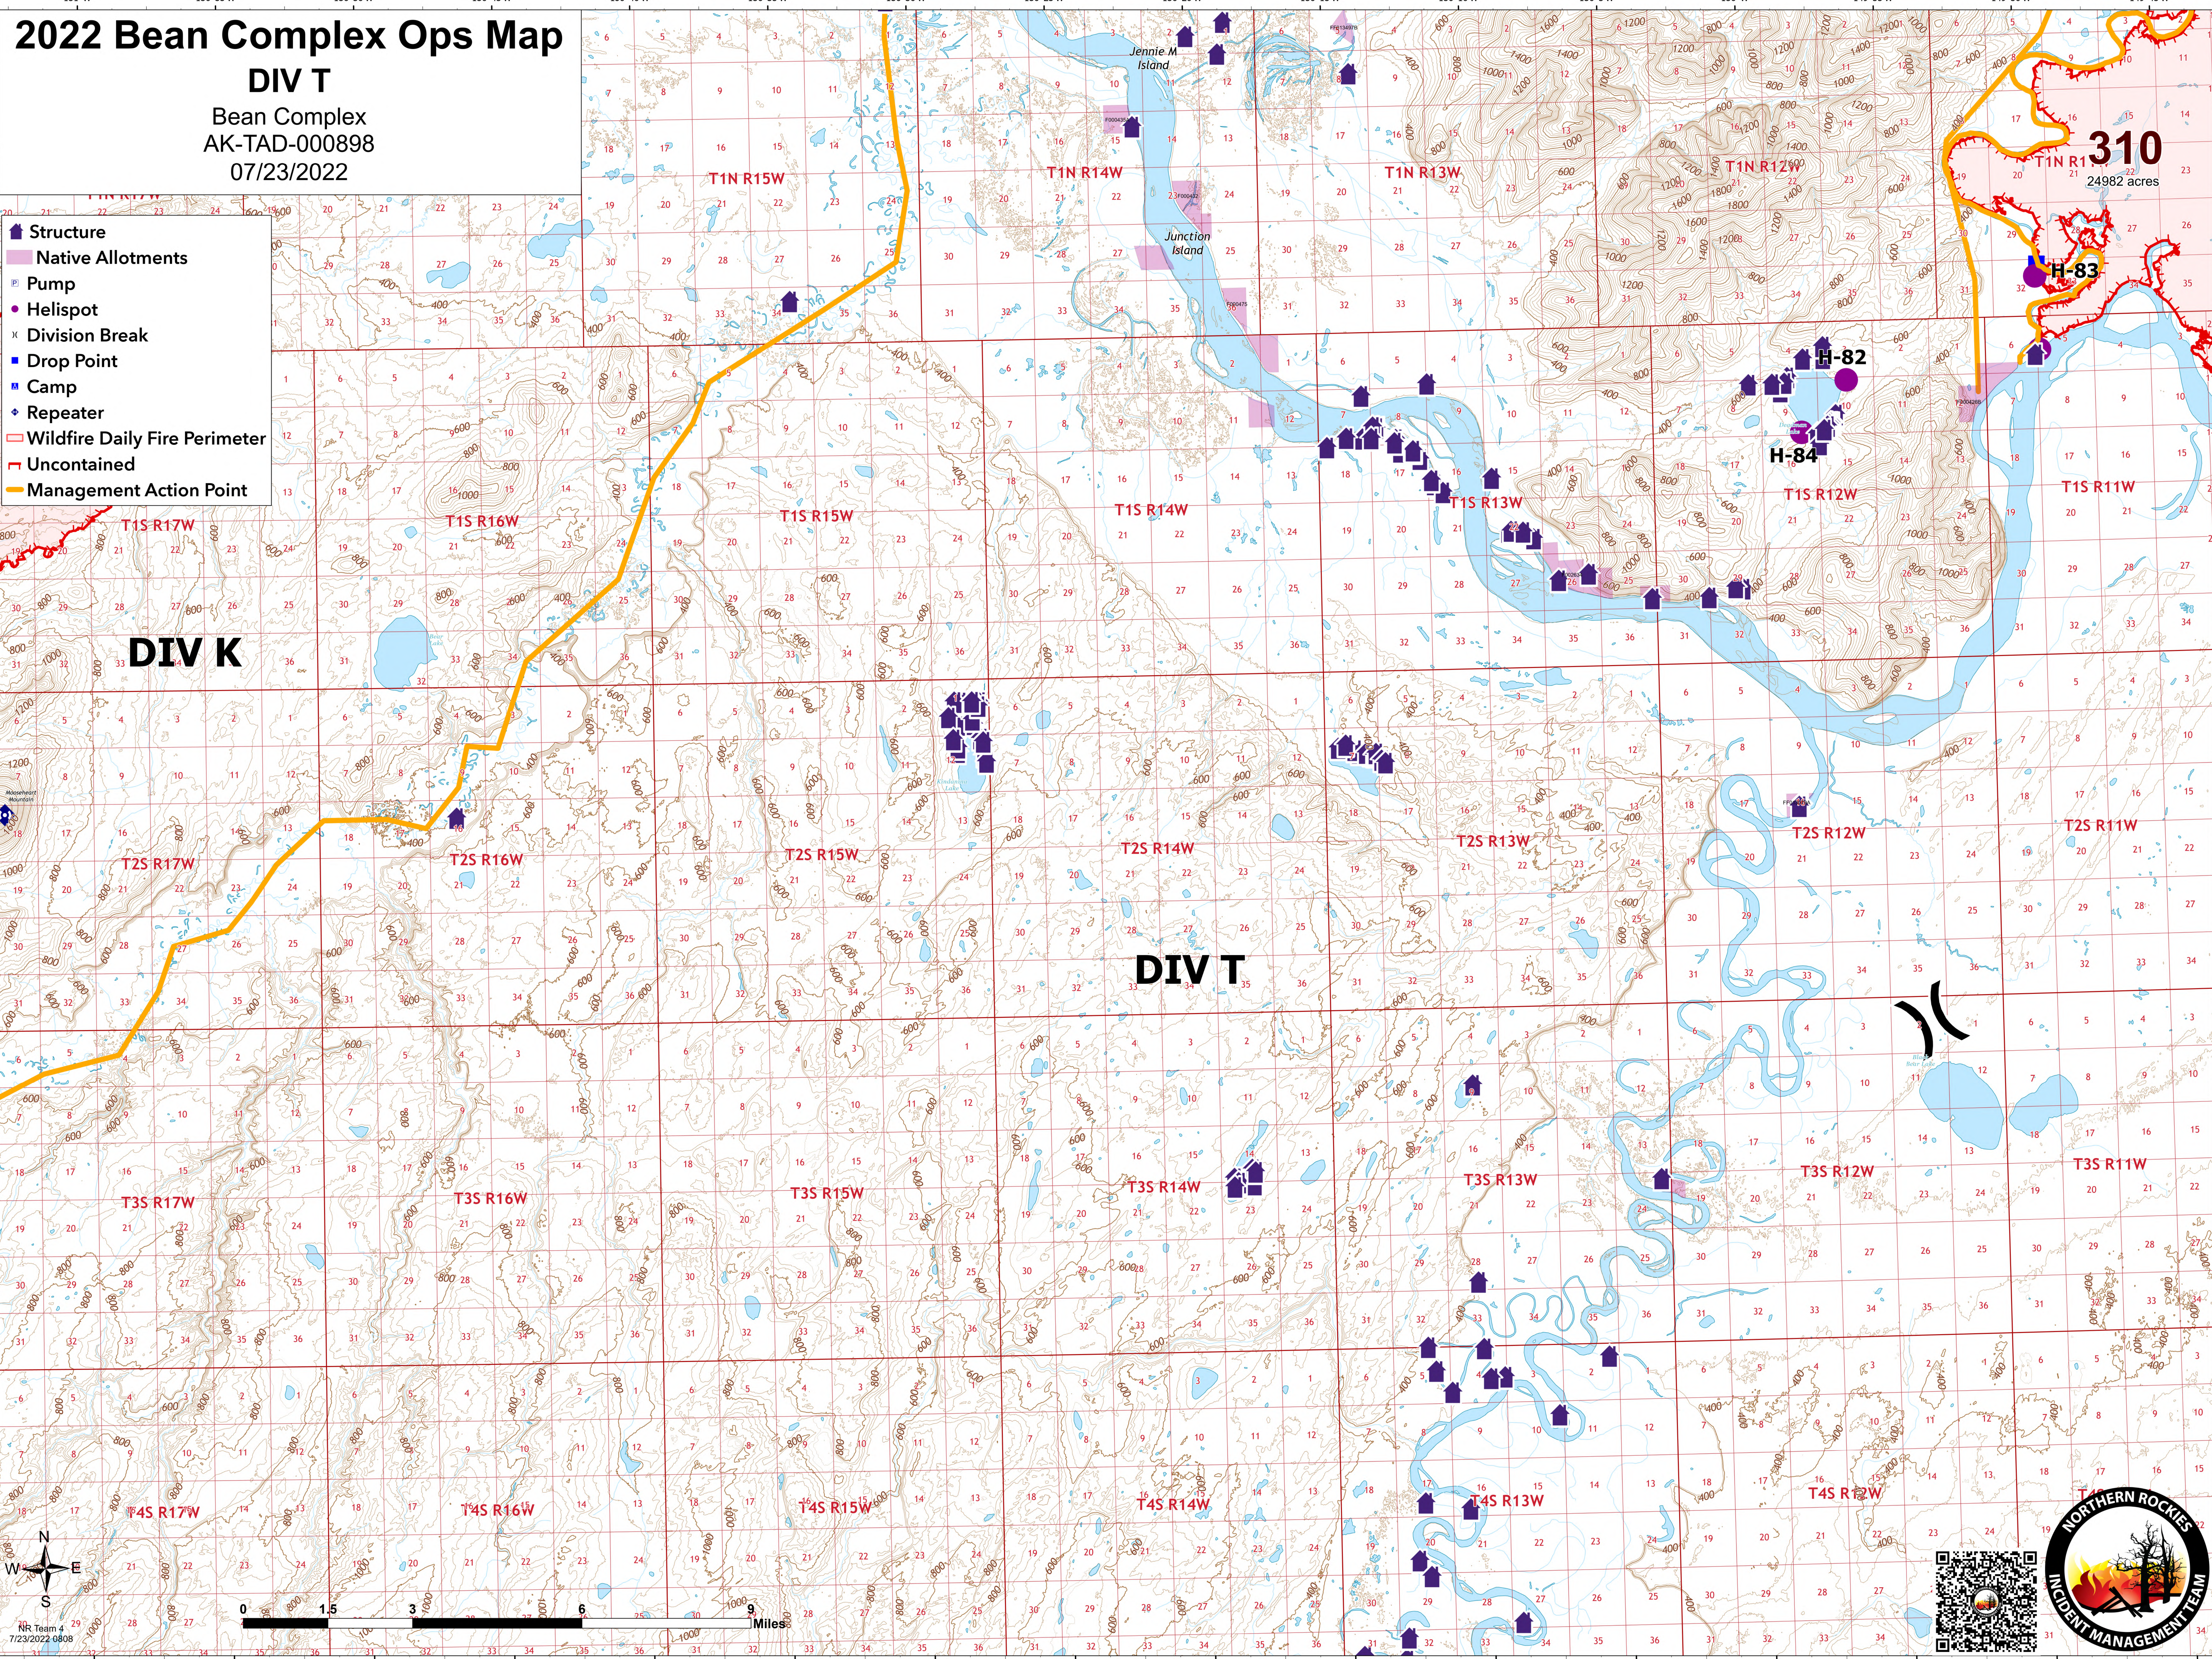

2022 Bean Complex Ops Map

DIV T

Bean Complex
AK-TAD-000898
07/23/2022

- Structure
- Native Allotments
- Pump
- Helispot
- Division Break
- Drop Point
- Camp
- Repeater
- Wildfire Daily Fire Perimeter
- Uncontained
- Management Action Point

310
24982 acres

H-83

H-82

H-84

DIV K

DIV T