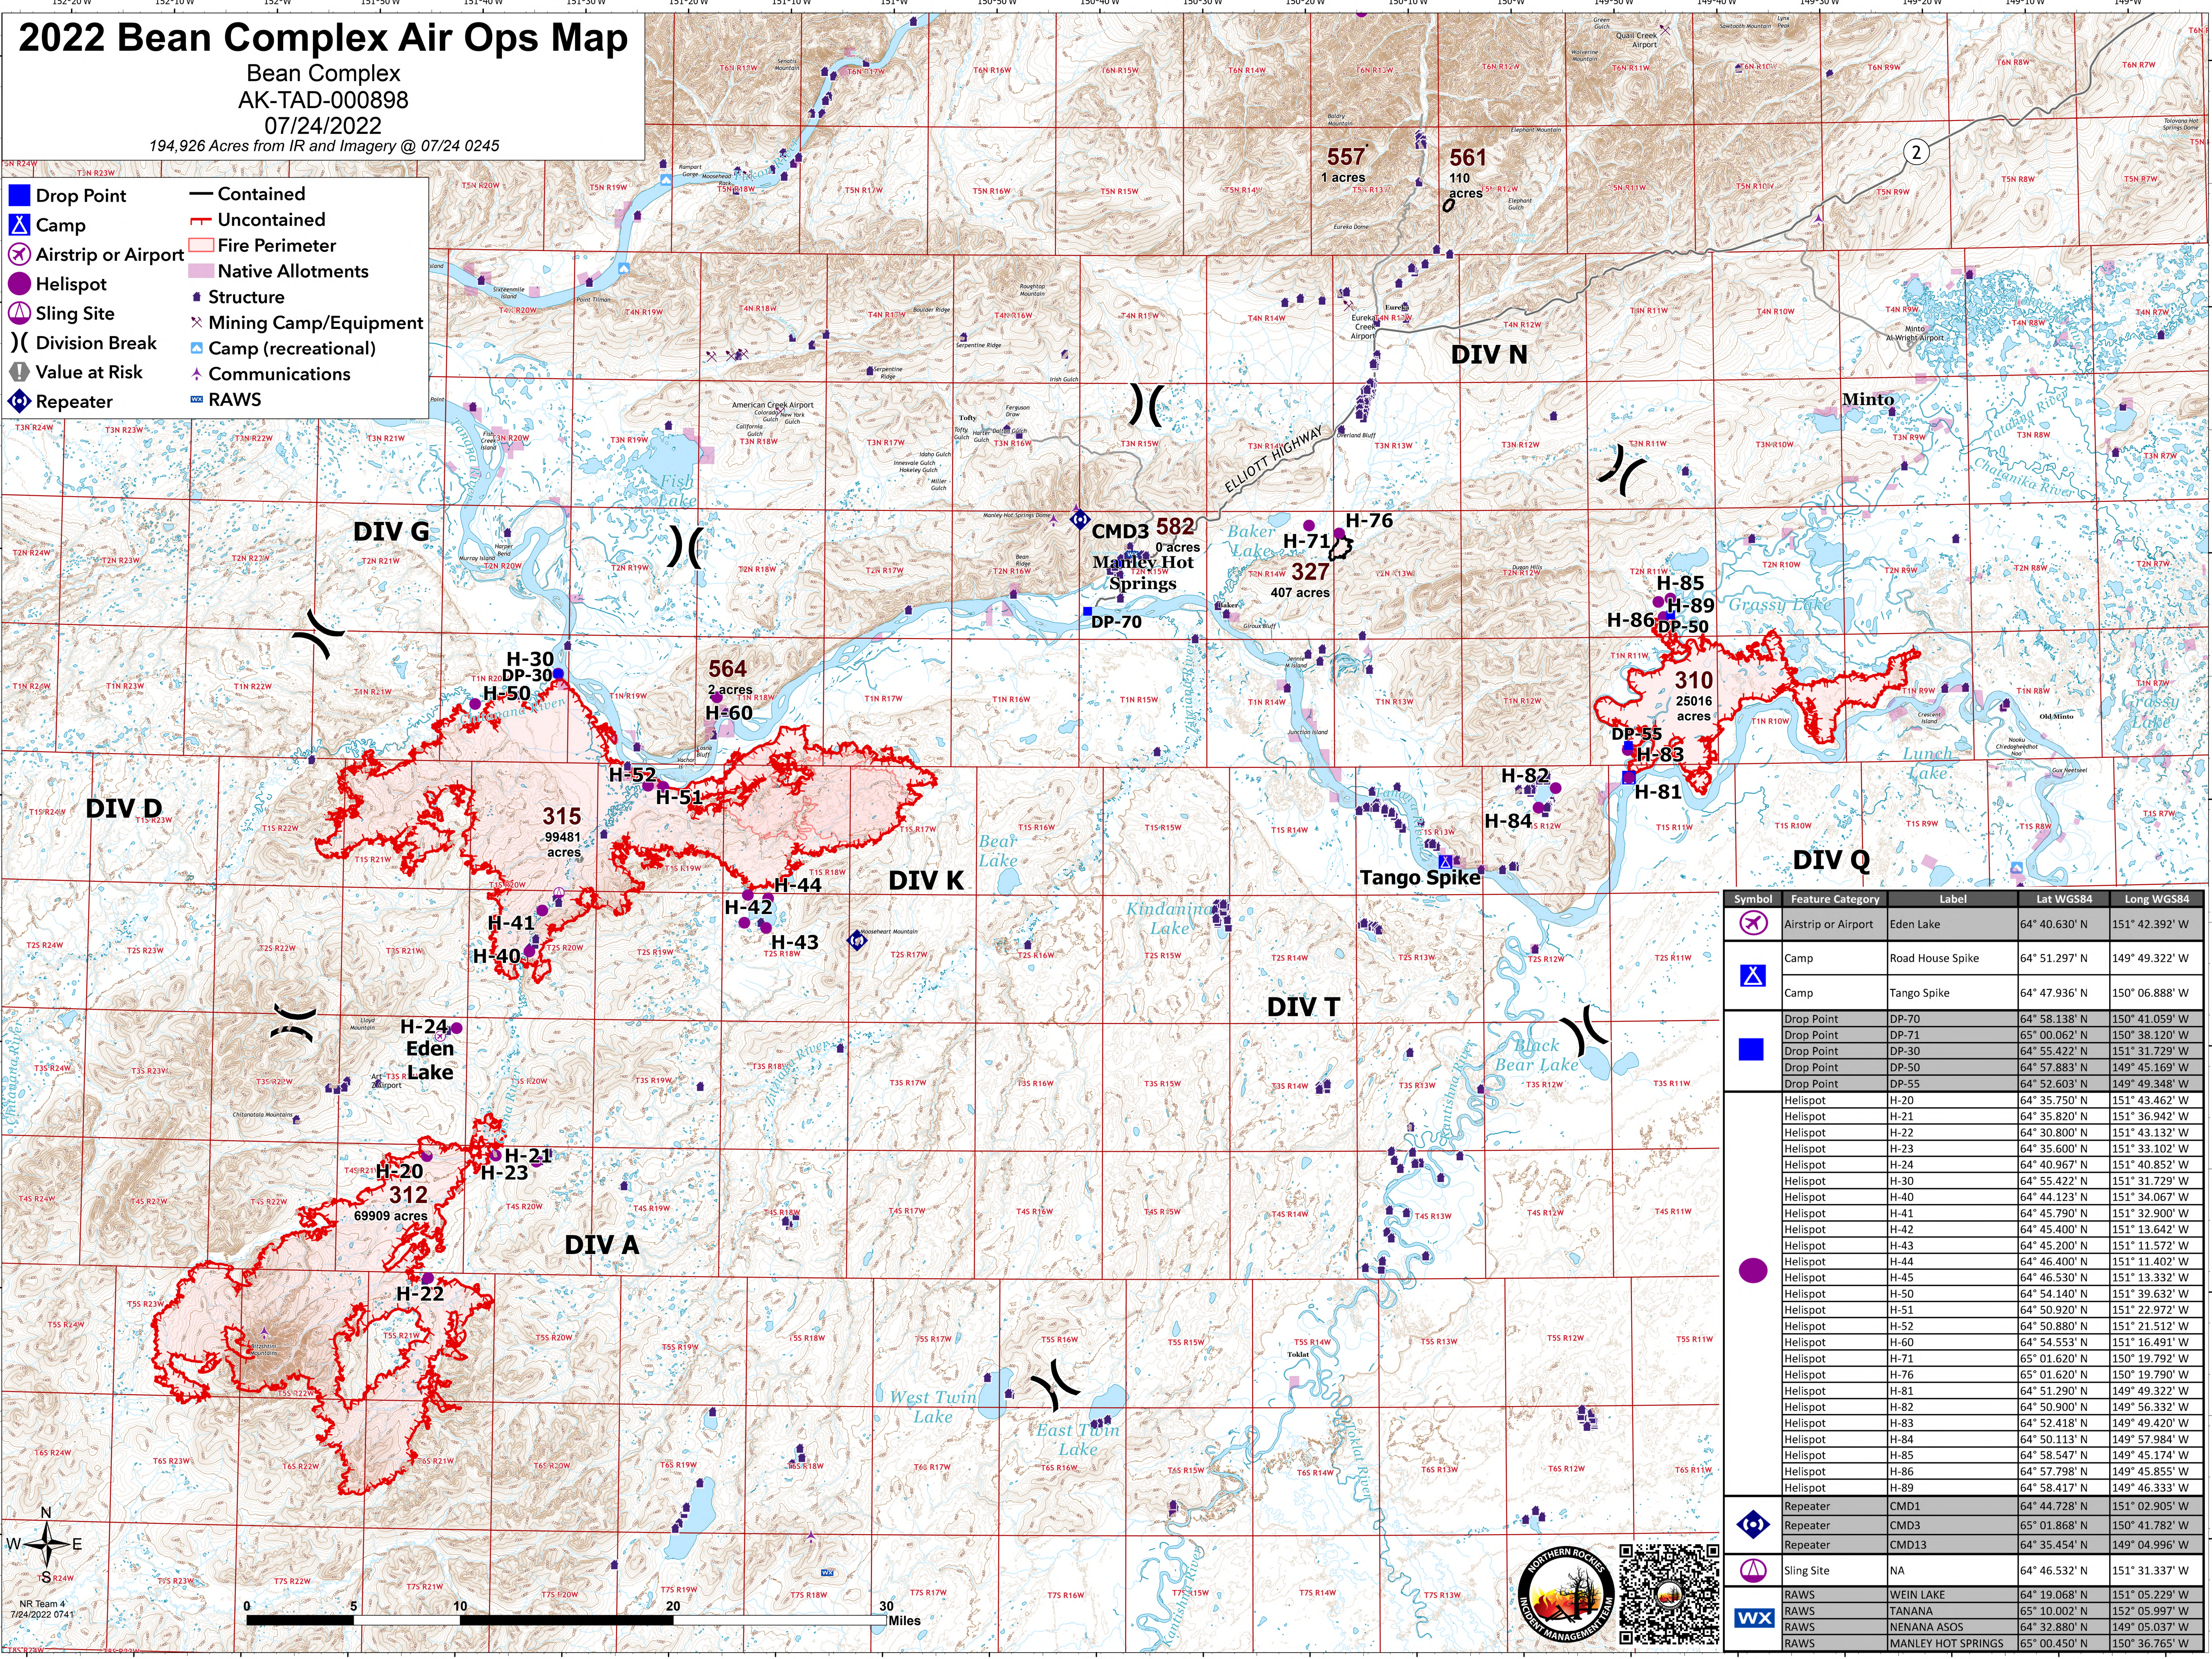

2022 Bean Complex Air Ops Map

Bean Complex
AK-TAD-000898
07/24/2022

194,926 Acres from IR and Imagery @ 07/24 0245

-  Drop Point
-  Camp
-  Helispot
-  Sling Site
-  Division Break
-  Value at Risk
-  Repeater
-  Contained
-  Uncontained
-  Fire Perimeter
-  Native Allotments
-  Structure
-  Mining Camp/Equipment
-  Camp (recreational)
-  Communications
-  RAWS

NR Team 4
7/24/2022 0741