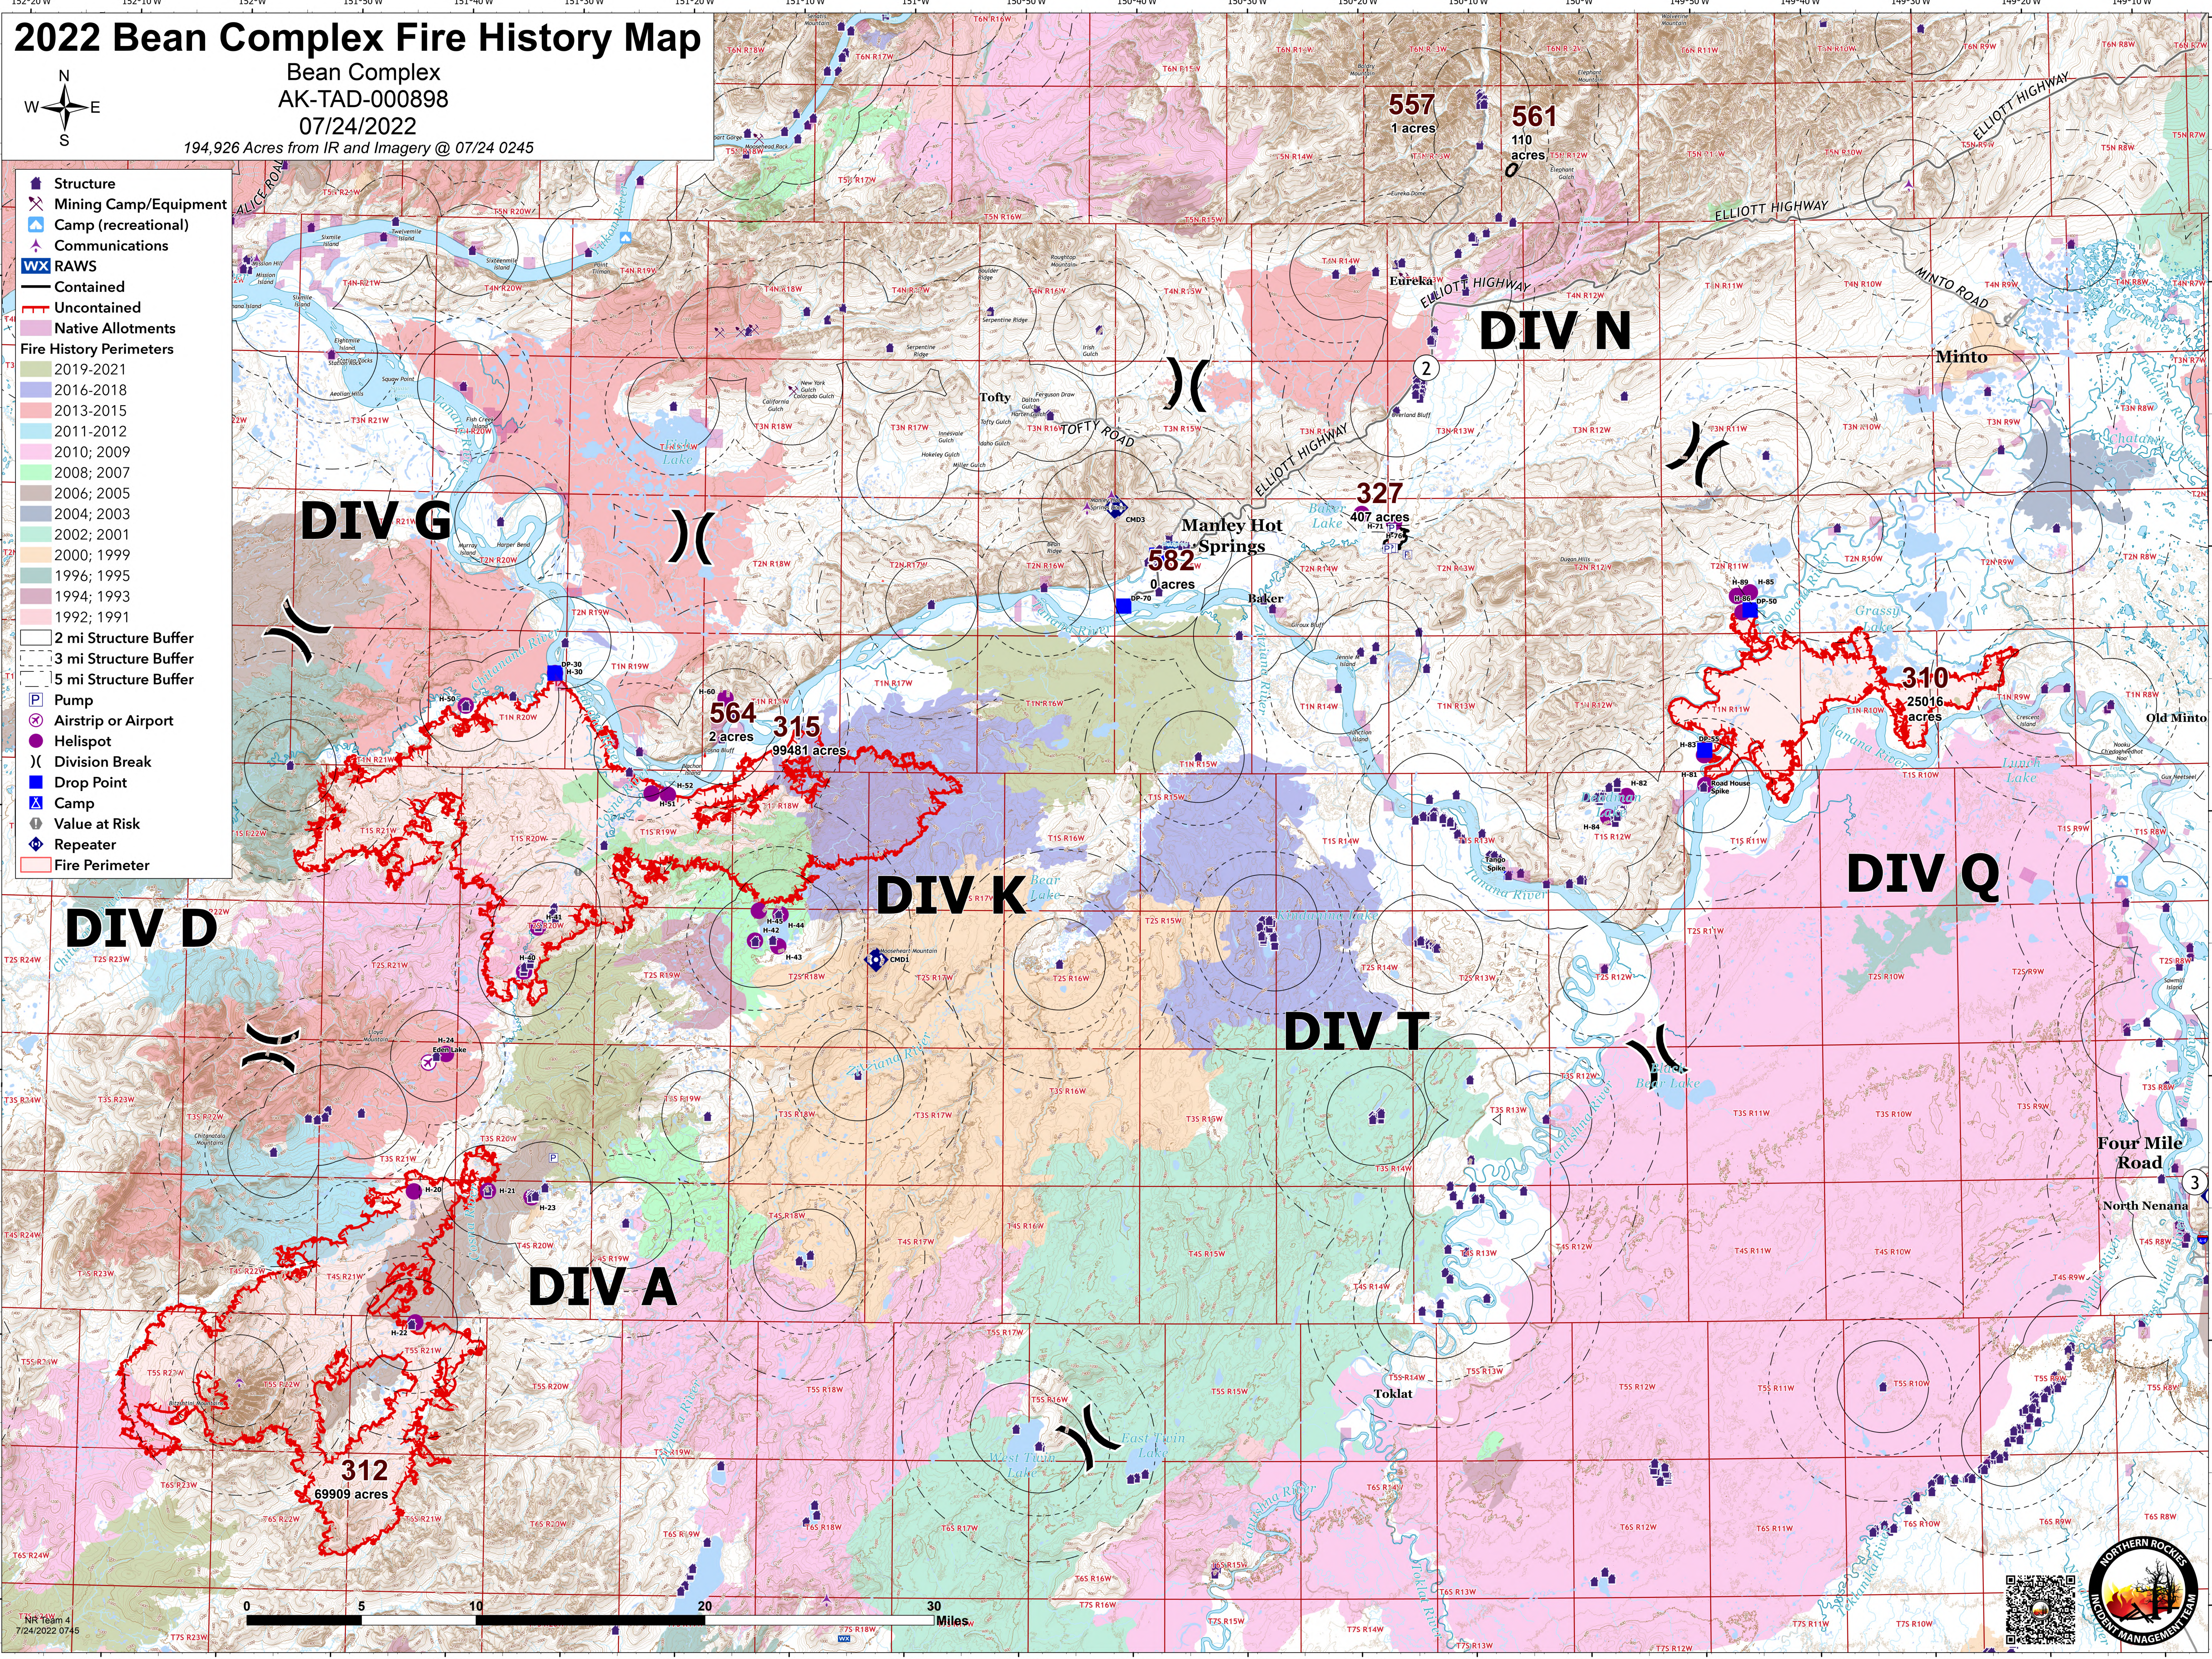

# 2022 Bean Complex Fire History Map

Bean Complex  
AK-TAD-000898  
07/24/2022

194,926 Acres from IR and Imagery @ 07/24 0245

- Structure
- Mining Camp/Equipment
- Camp (recreational)
- Communications
- WX RAWS
- Contained
- Uncontained
- Native Allotments
- Fire History Perimeters
  - 2019-2021
  - 2016-2018
  - 2013-2015
  - 2011-2012
  - 2010; 2009
  - 2008; 2007
  - 2006; 2005
  - 2004; 2003
  - 2002; 2001
  - 2000; 1999
  - 1996; 1995
  - 1994; 1993
  - 1992; 1991
- 2 mi Structure Buffer
- 3 mi Structure Buffer
- 5 mi Structure Buffer
- Pump
- Airstrip or Airport
- Helispot
- Division Break
- Drop Point
- Camp
- Value at Risk
- Repeater
- Fire Perimeter

**DIV G**

**DIV N**

**DIV Q**

**DIV D**

**DIV K**

**DIV T**

**DIV A**

**312**  
69909 acres

**564**  
2 acres

**315**  
99481 acres

**582**  
0 acres

**327**  
407 acres

**557**  
1 acres

**561**  
110 acres

**310**  
25016 acres