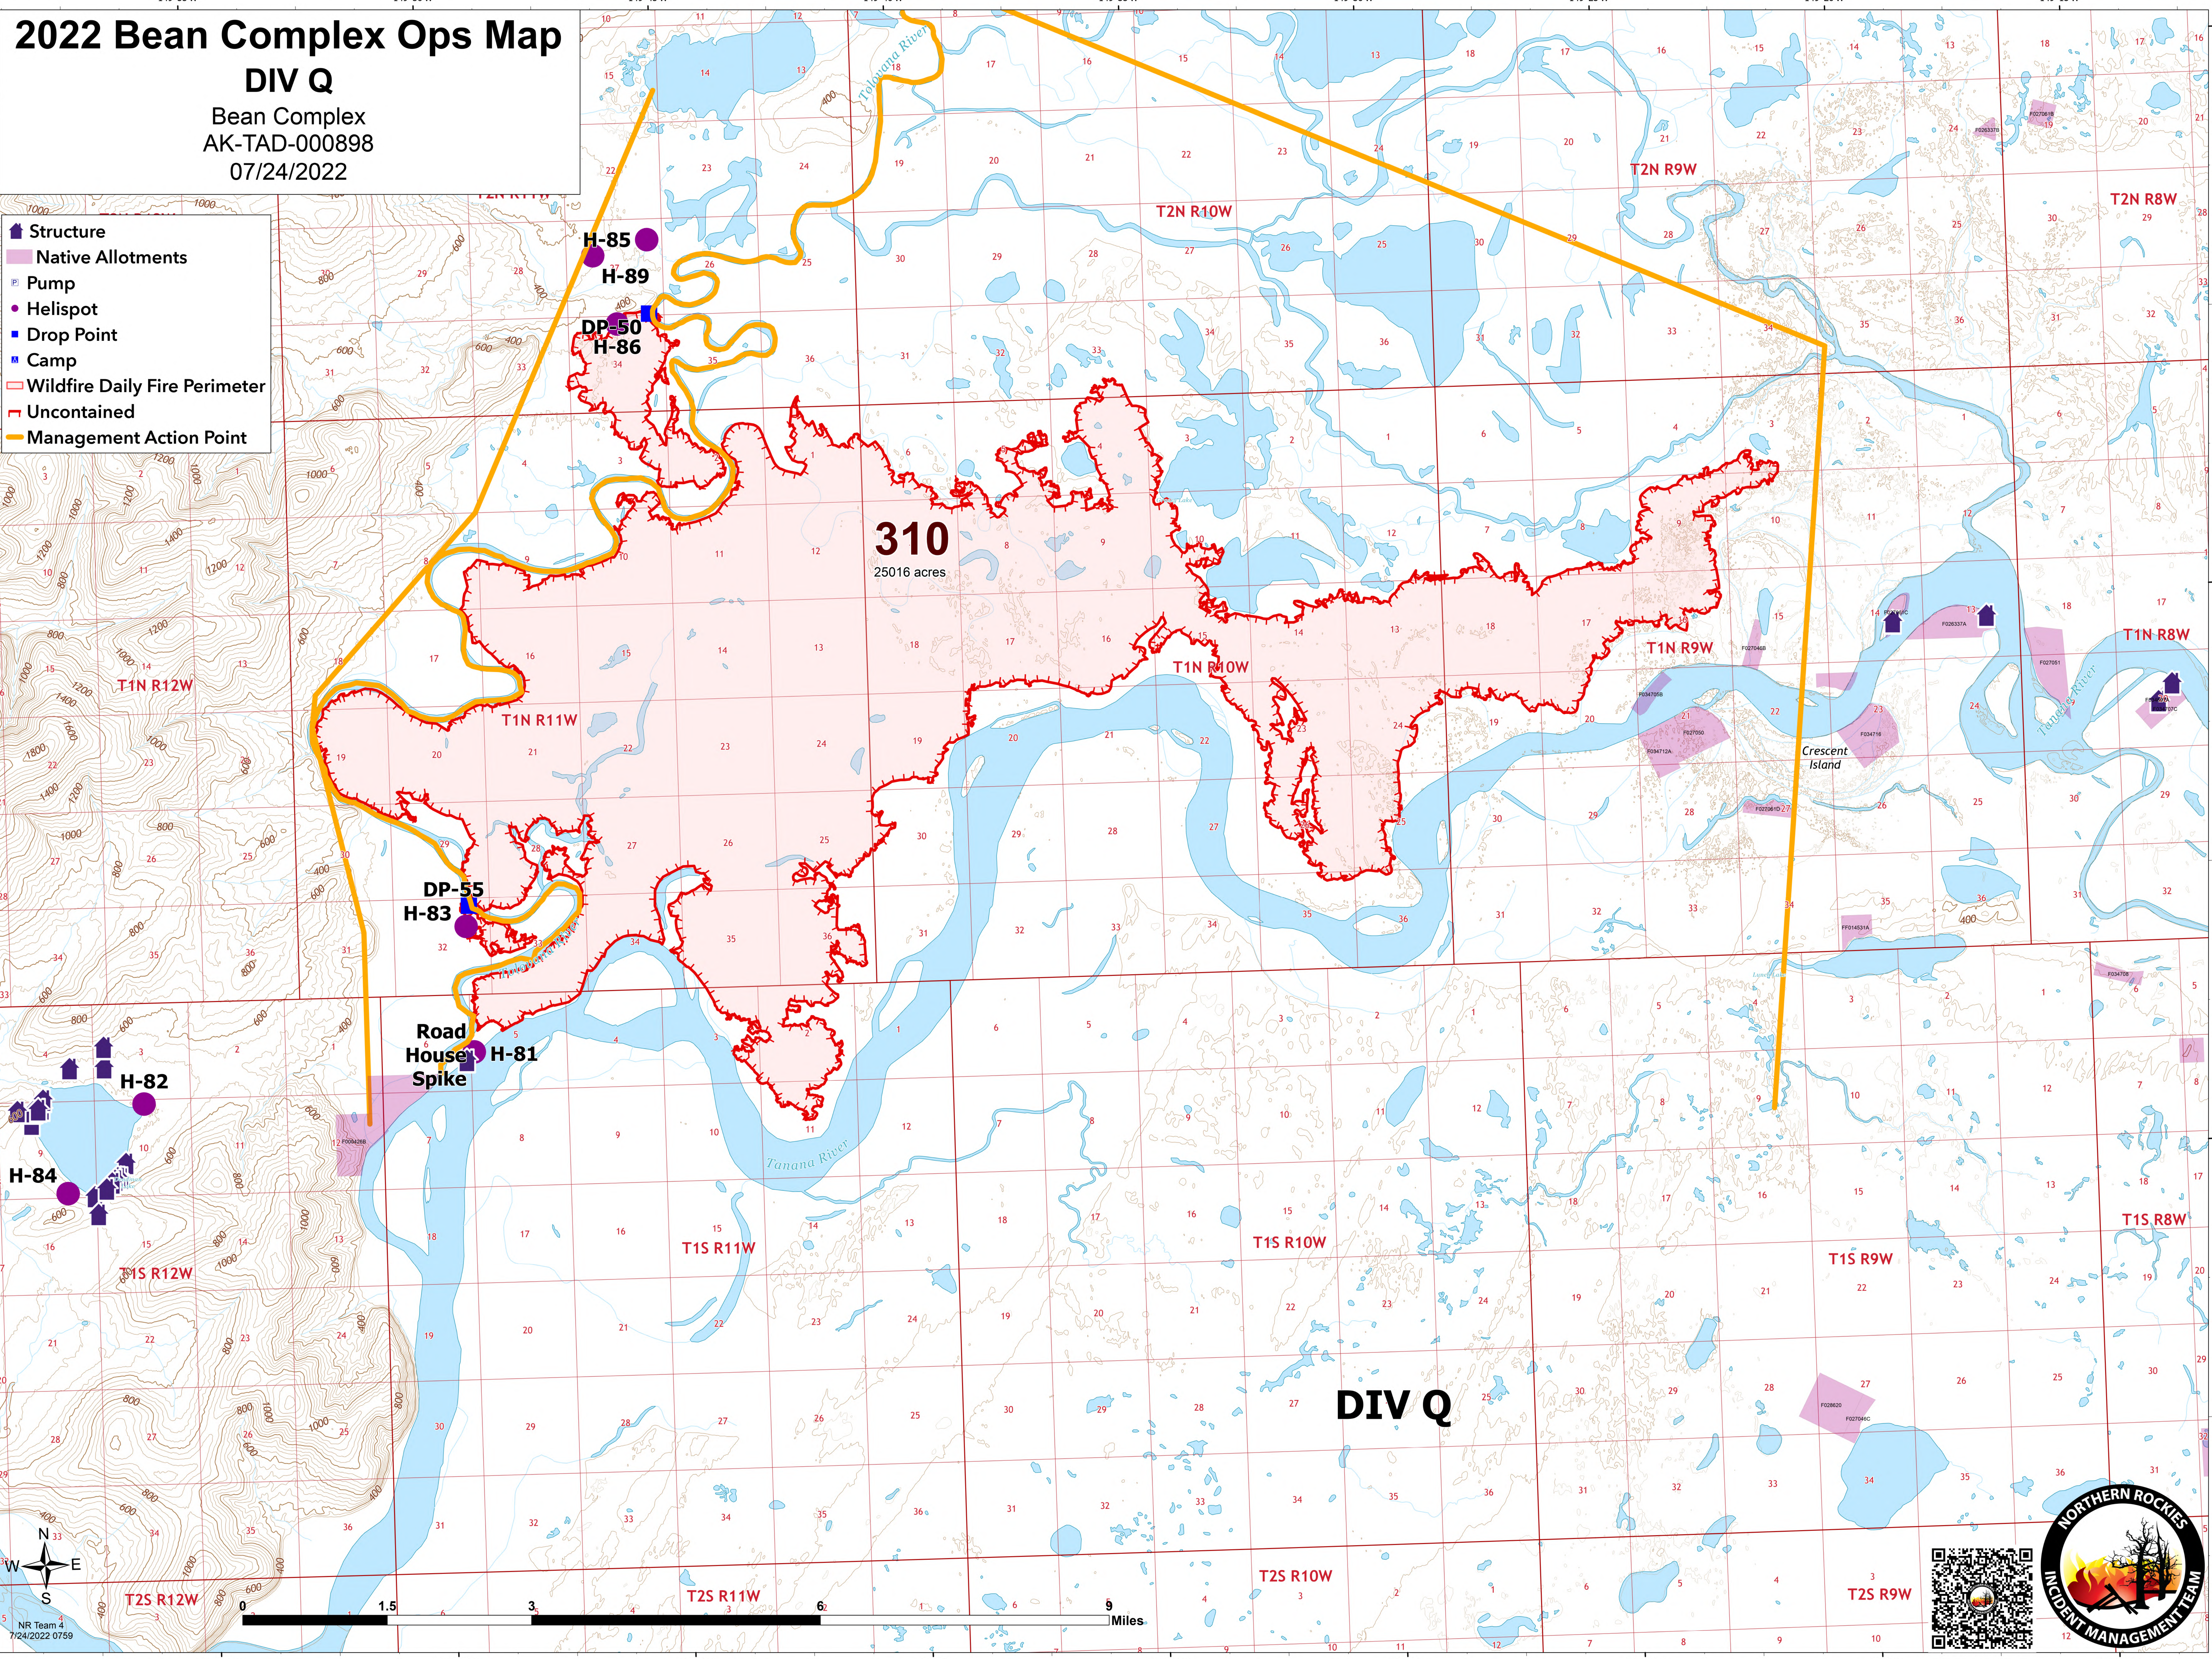

2022 Bean Complex Ops Map

DIV Q

Bean Complex
AK-TAD-000898
07/24/2022

- Structure
- Native Allotments
- Pump
- Helispot
- Drop Point
- Camp
- Wildfire Daily Fire Perimeter
- Uncontained
- Management Action Point

310
25016 acres

DIV Q

NR Team 4
7/24/2022 0759

149°55'W 149°50'W 149°45'W 149°40'W 149°35'W 149°30'W 149°25'W 149°20'W 149°15'W