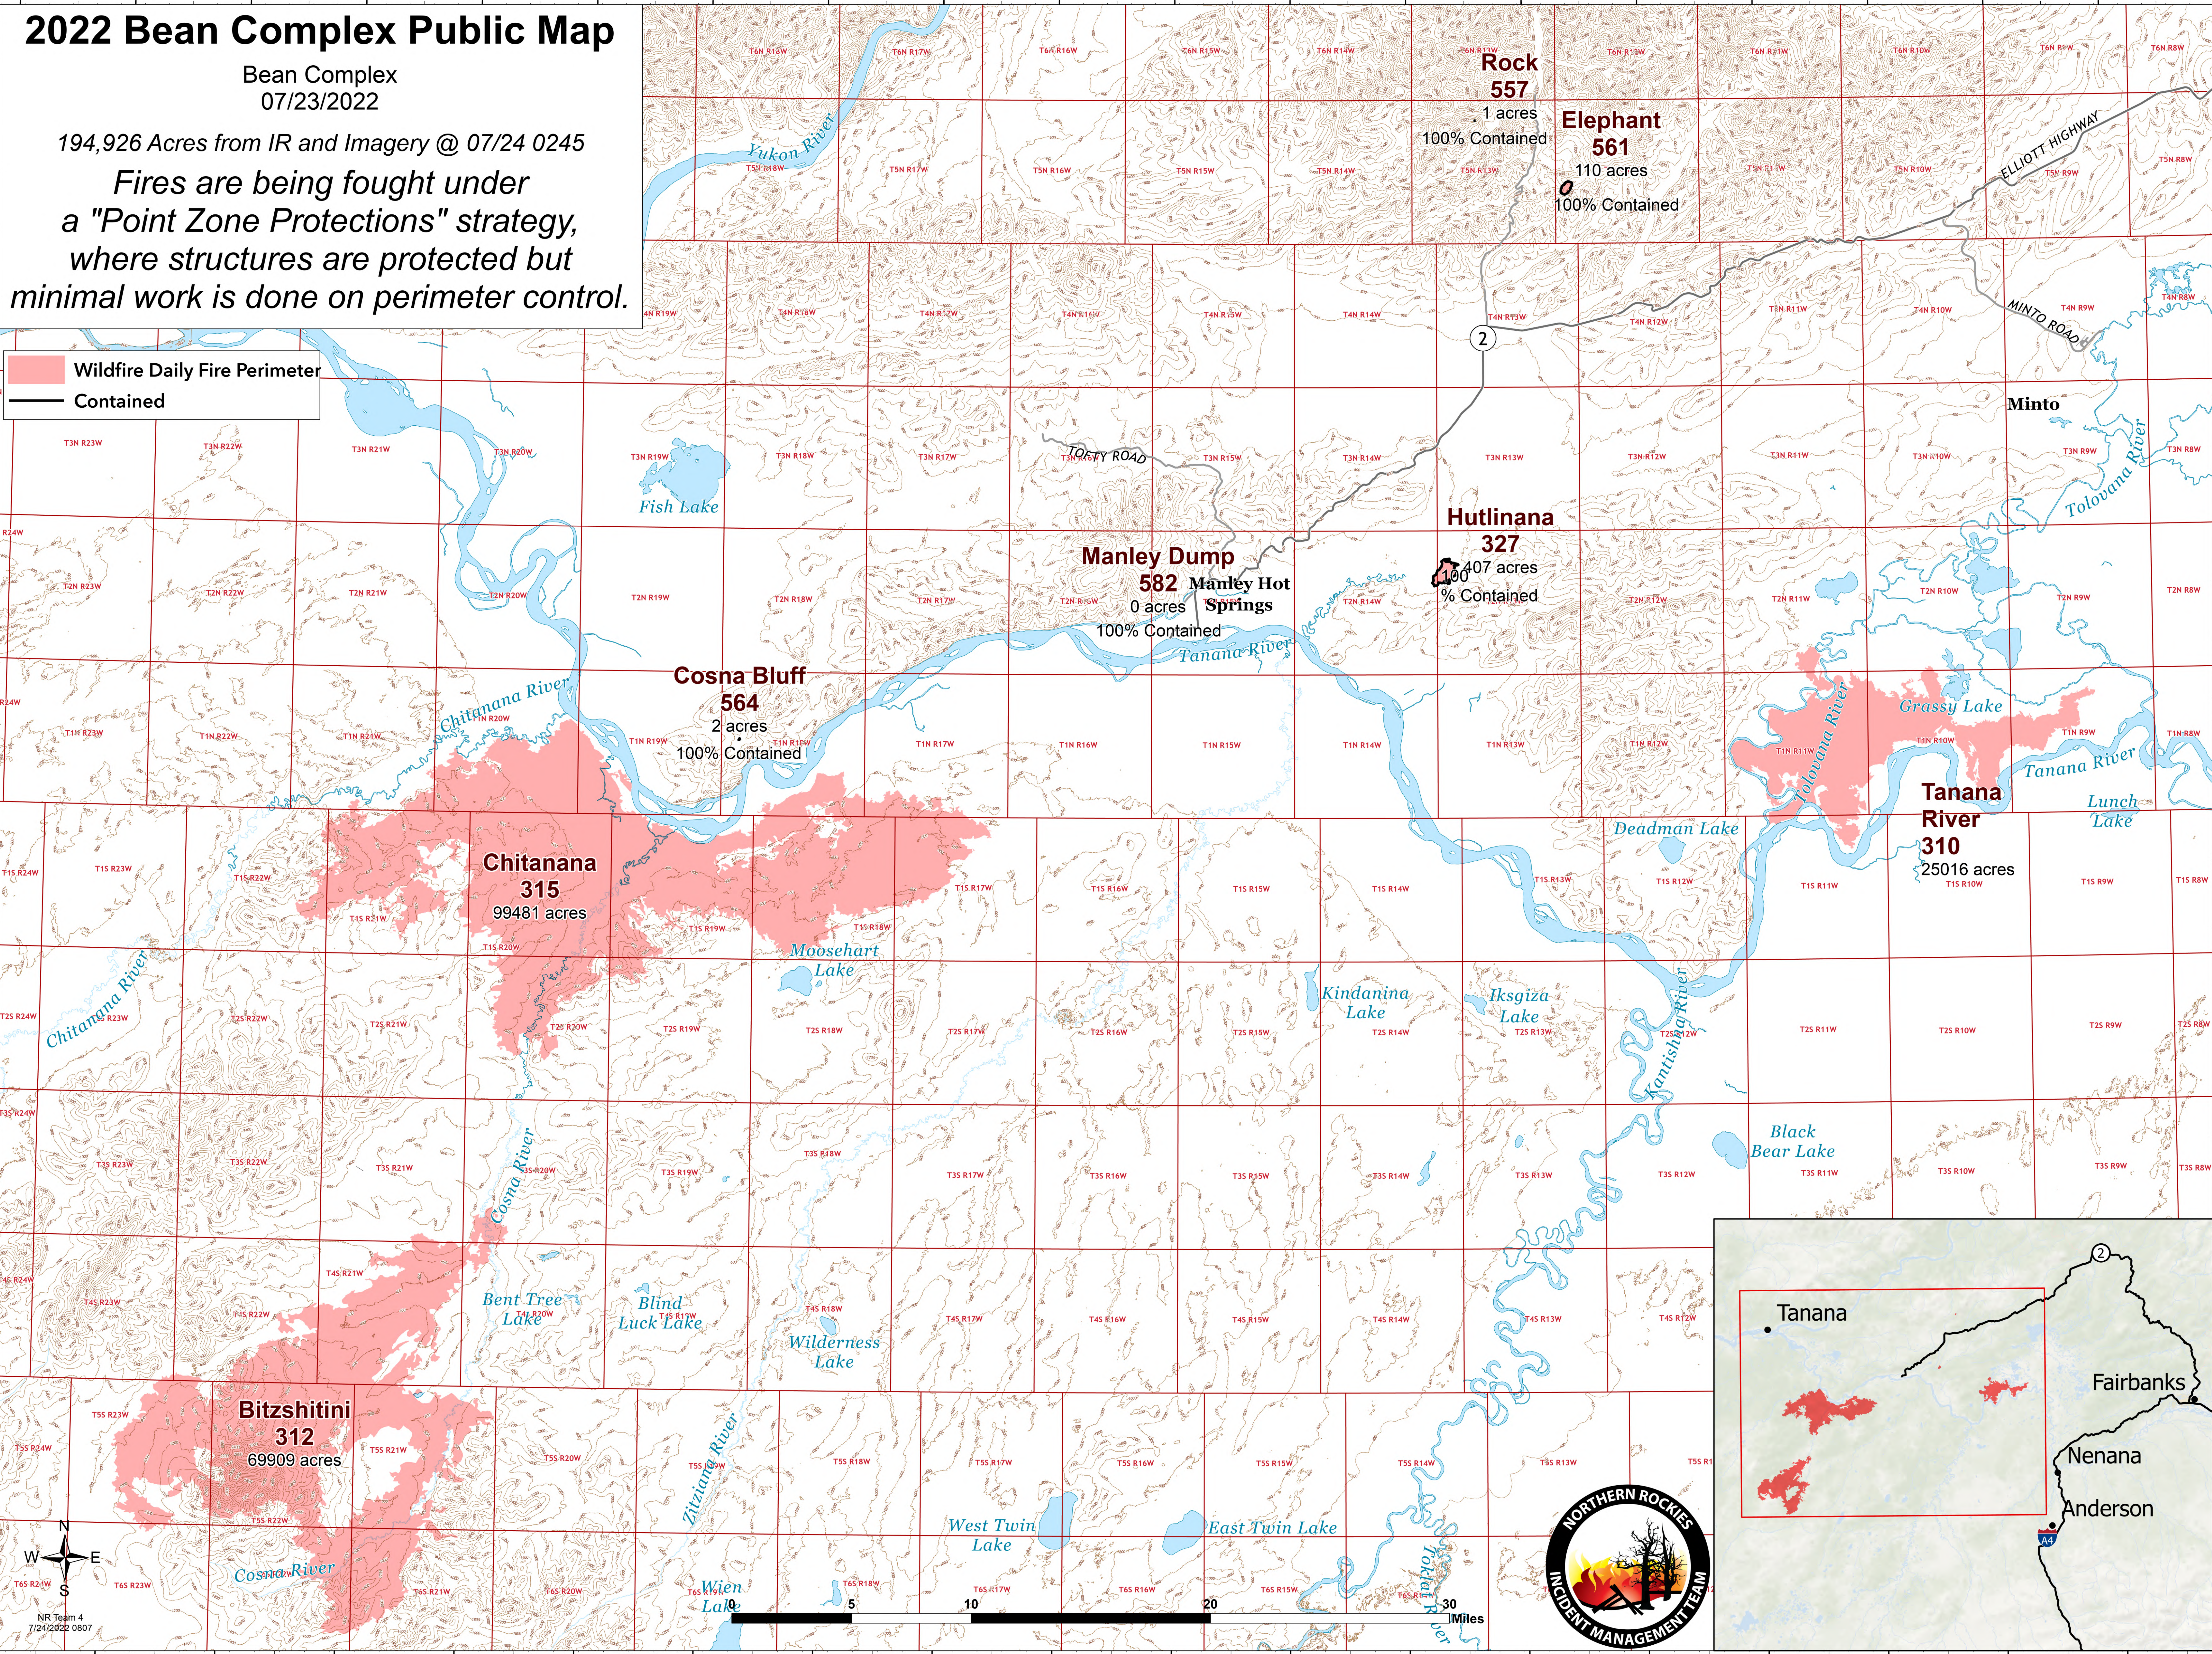

2022 Bean Complex Public Map

Bean Complex
07/23/2022

194,926 Acres from IR and Imagery @ 07/24 0245

Fires are being fought under a "Point Zone Protections" strategy, where structures are protected but minimal work is done on perimeter control.

 Wildfire Daily Fire Perimeter
 Contained

NR Team 4
7/24/2022 0807