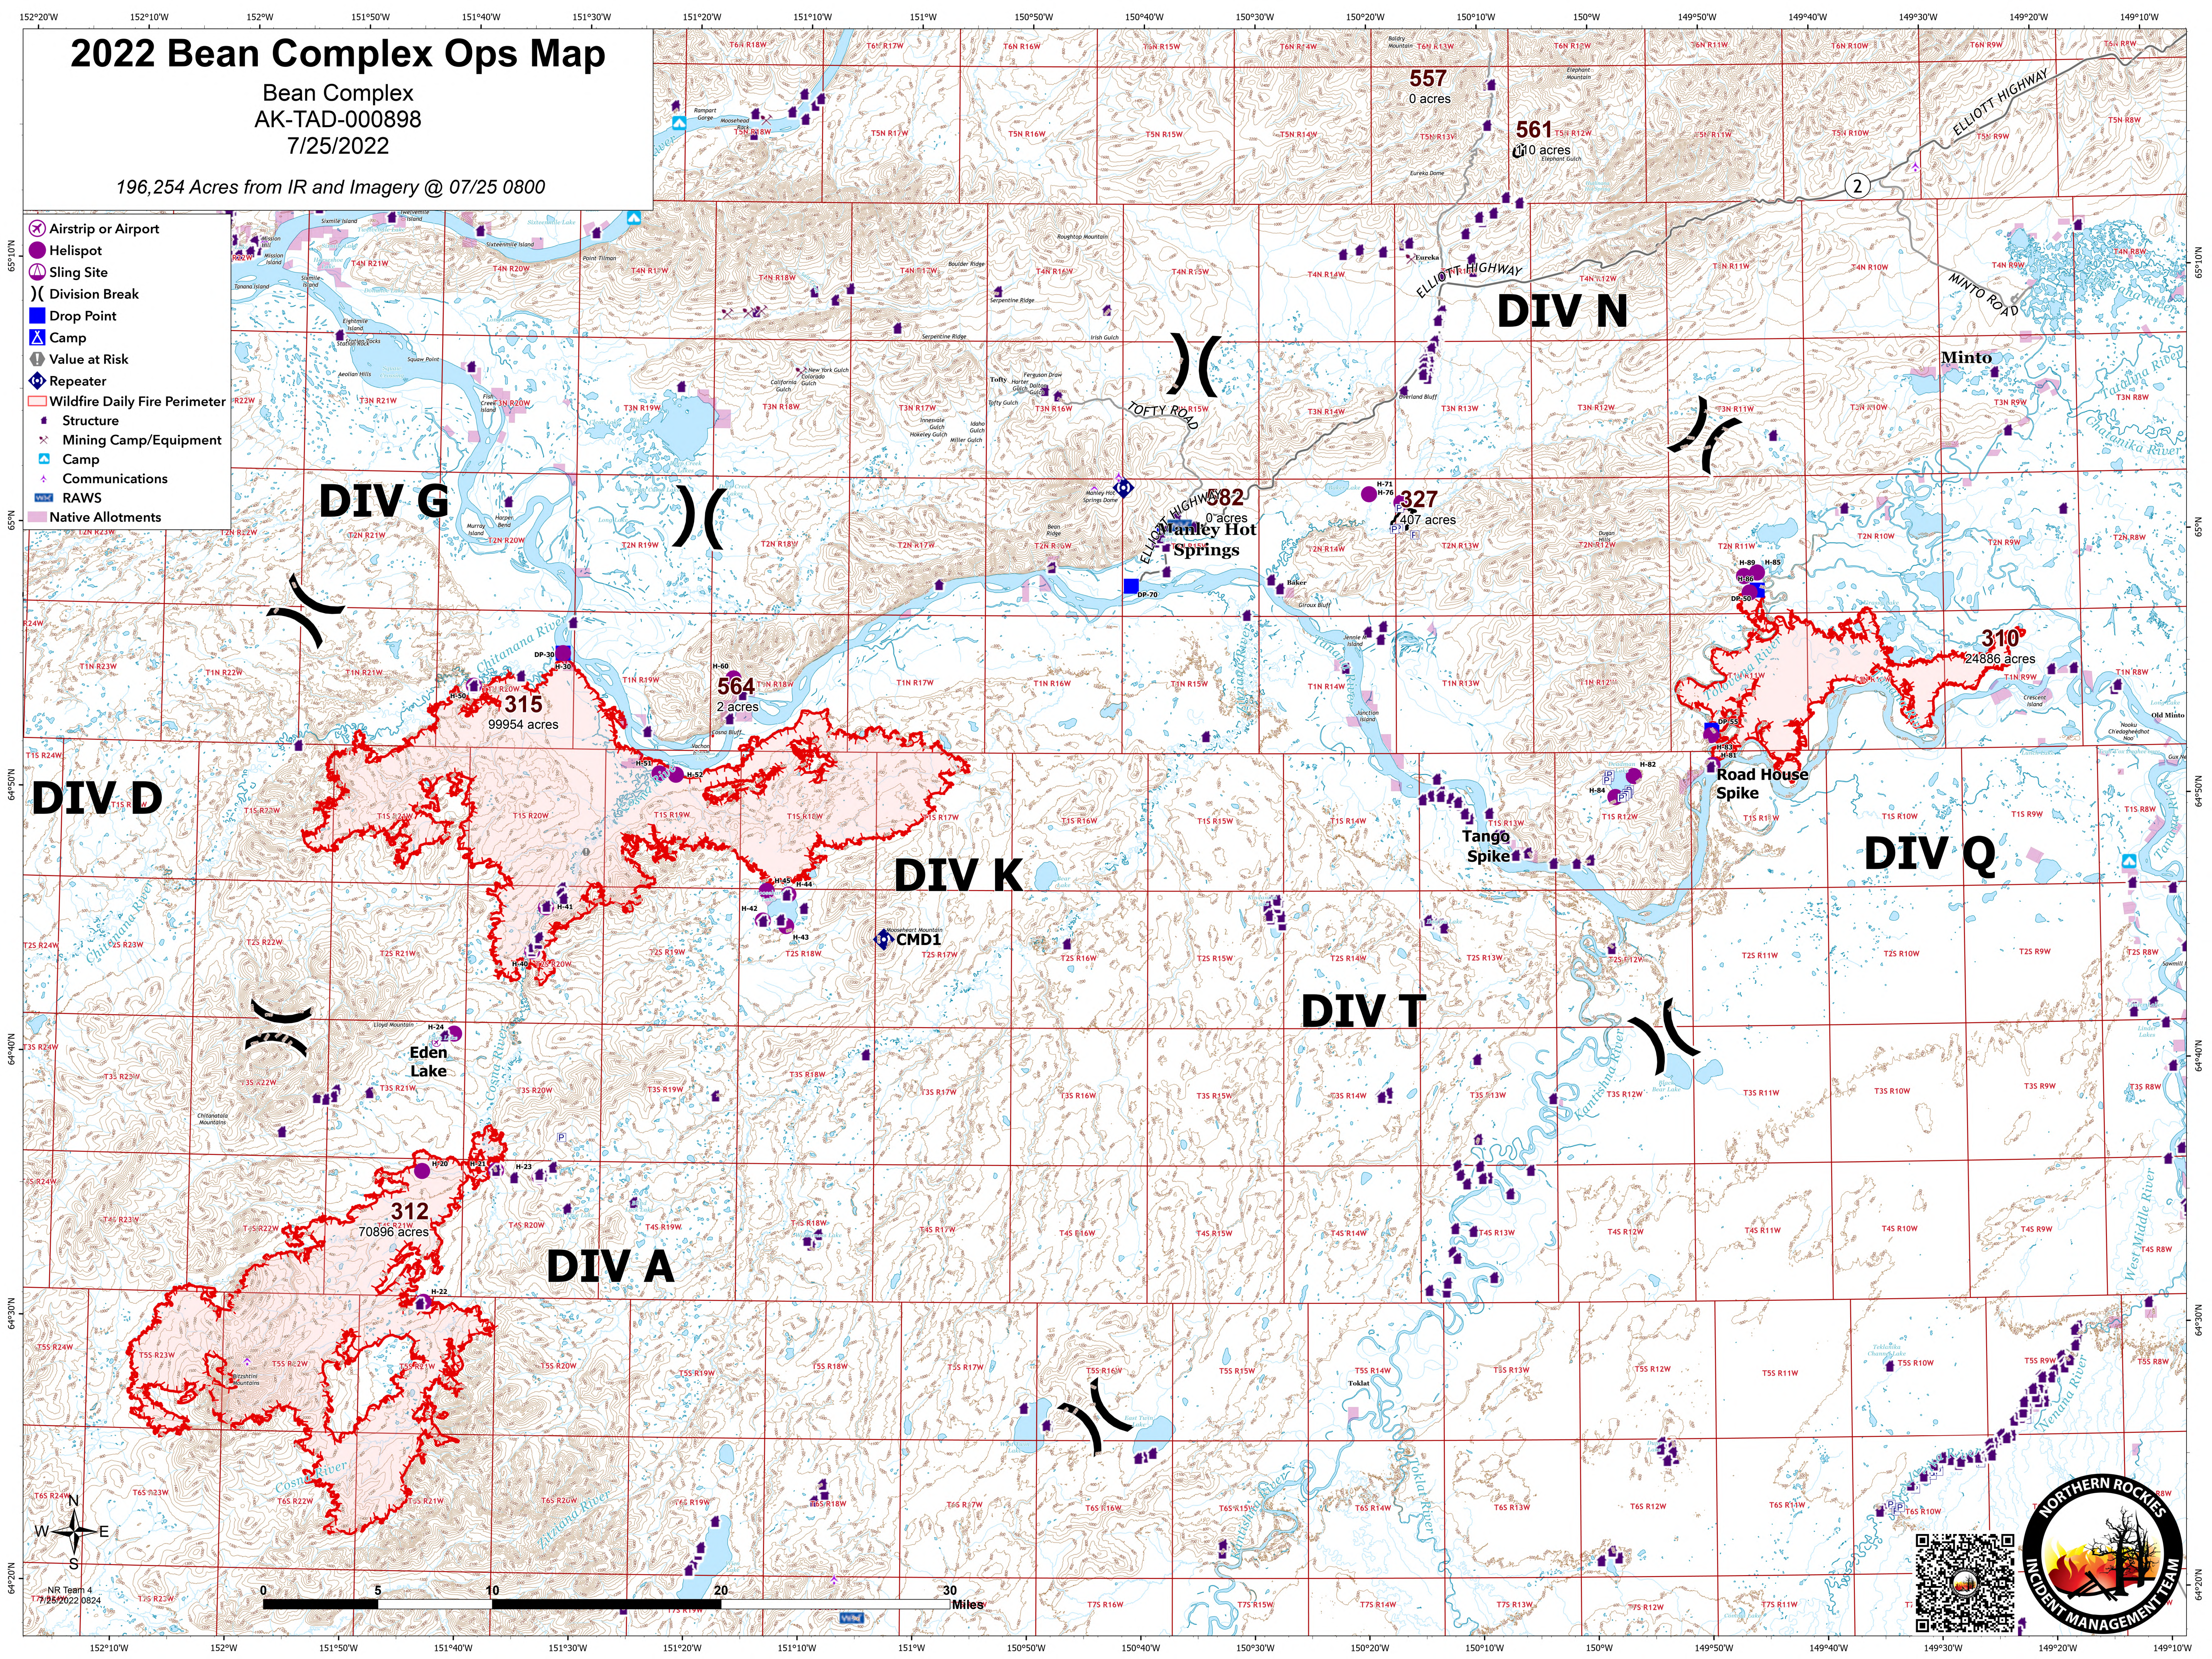

2022 Bean Complex Ops Map

Bean Complex
AK-TAD-000898
7/25/2022

196,254 Acres from IR and Imagery @ 07/25 0800

- Airstrip or Airport
- Helispot
- Sling Site
- Division Break
- Drop Point
- Camp
- Value at Risk
- Repeater
- Wildfire Daily Fire Perimeter
- Structure
- Mining Camp/Equipment
- Camp
- Communications
- RAWS
- Native Allotments

DIV D

DIV G

DIV N

DIV K

DIV Q

DIV T

DIV A

NR Team 4
7/25/2022 0824