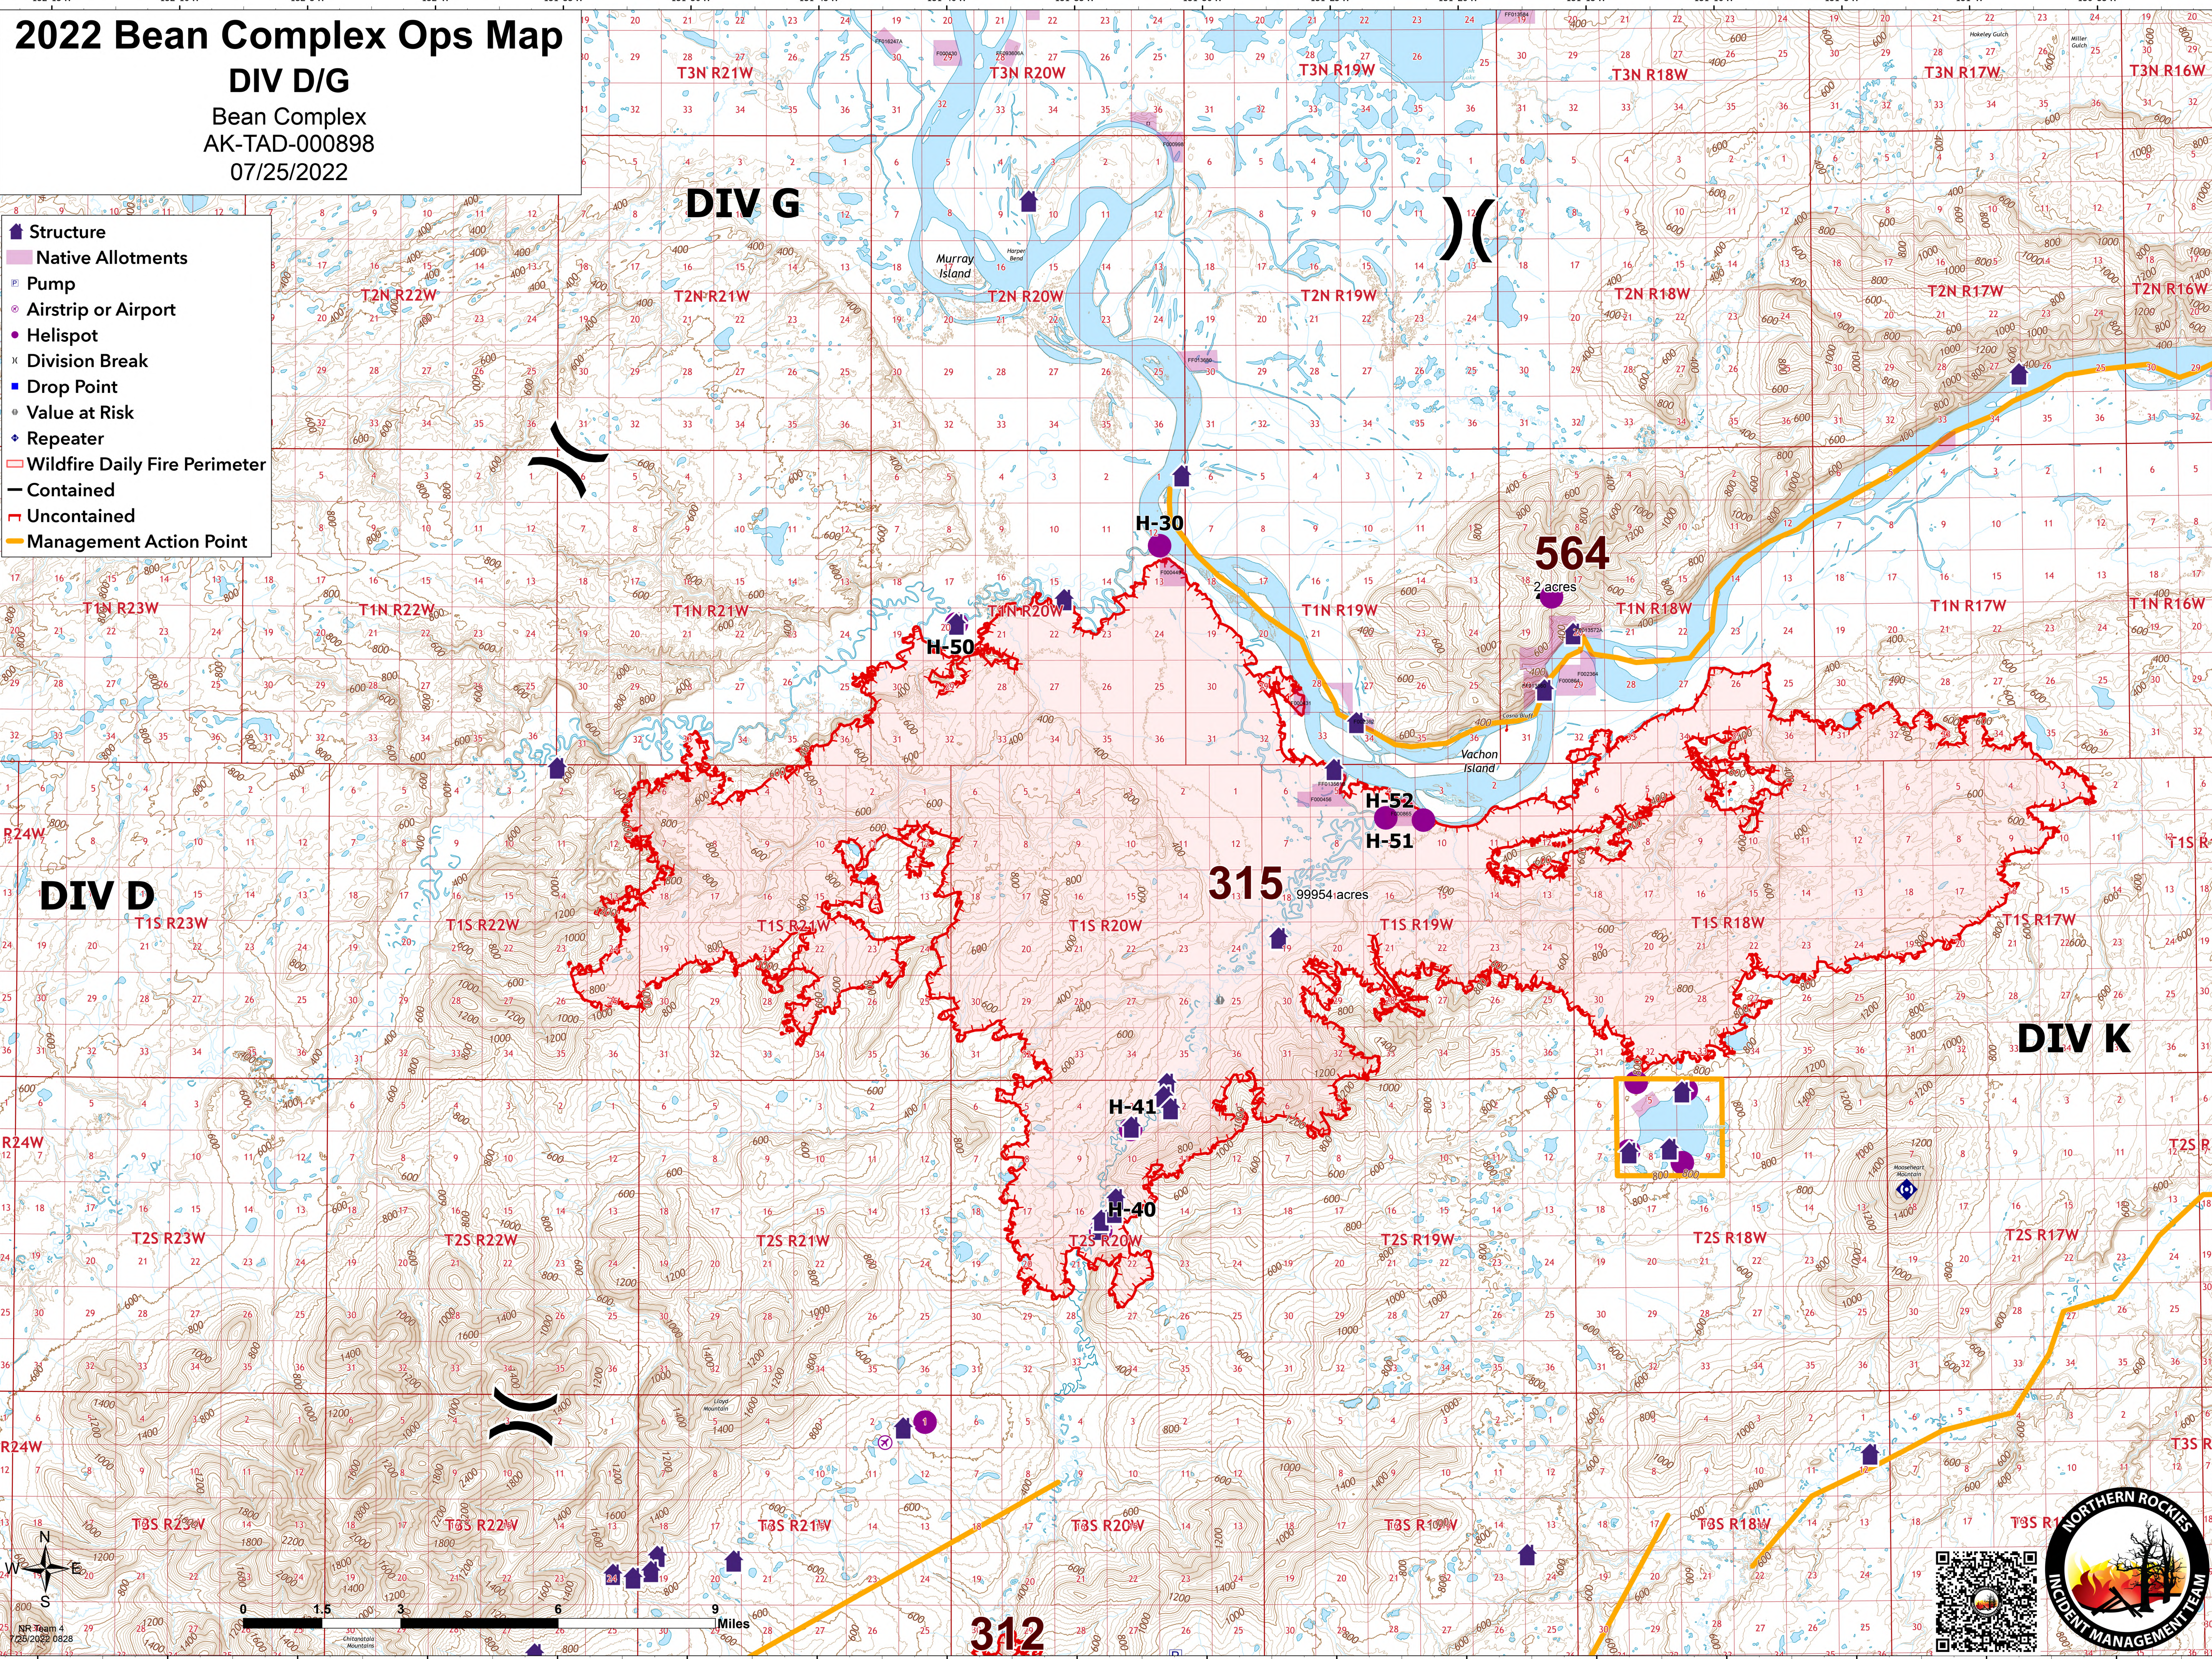

# 2022 Bean Complex Ops Map

DIV D/G

Bean Complex  
AK-TAD-000898  
07/25/2022

- Structure
- Native Allotments
- Pump
- Airstrip or Airport
- Helispot
- Division Break
- Drop Point
- Value at Risk
- Repeater
- Wildfire Daily Fire Perimeter
- Contained
- Uncontained
- Management Action Point

**DIV G**

**DIV D**

**DIV K**

**312**

**564**

**315**

99954 acres

**H-50**

**H-30**

**H-52**

**H-51**

**H-41**

**H-40**

NR Team 4  
08/25/2022 0828