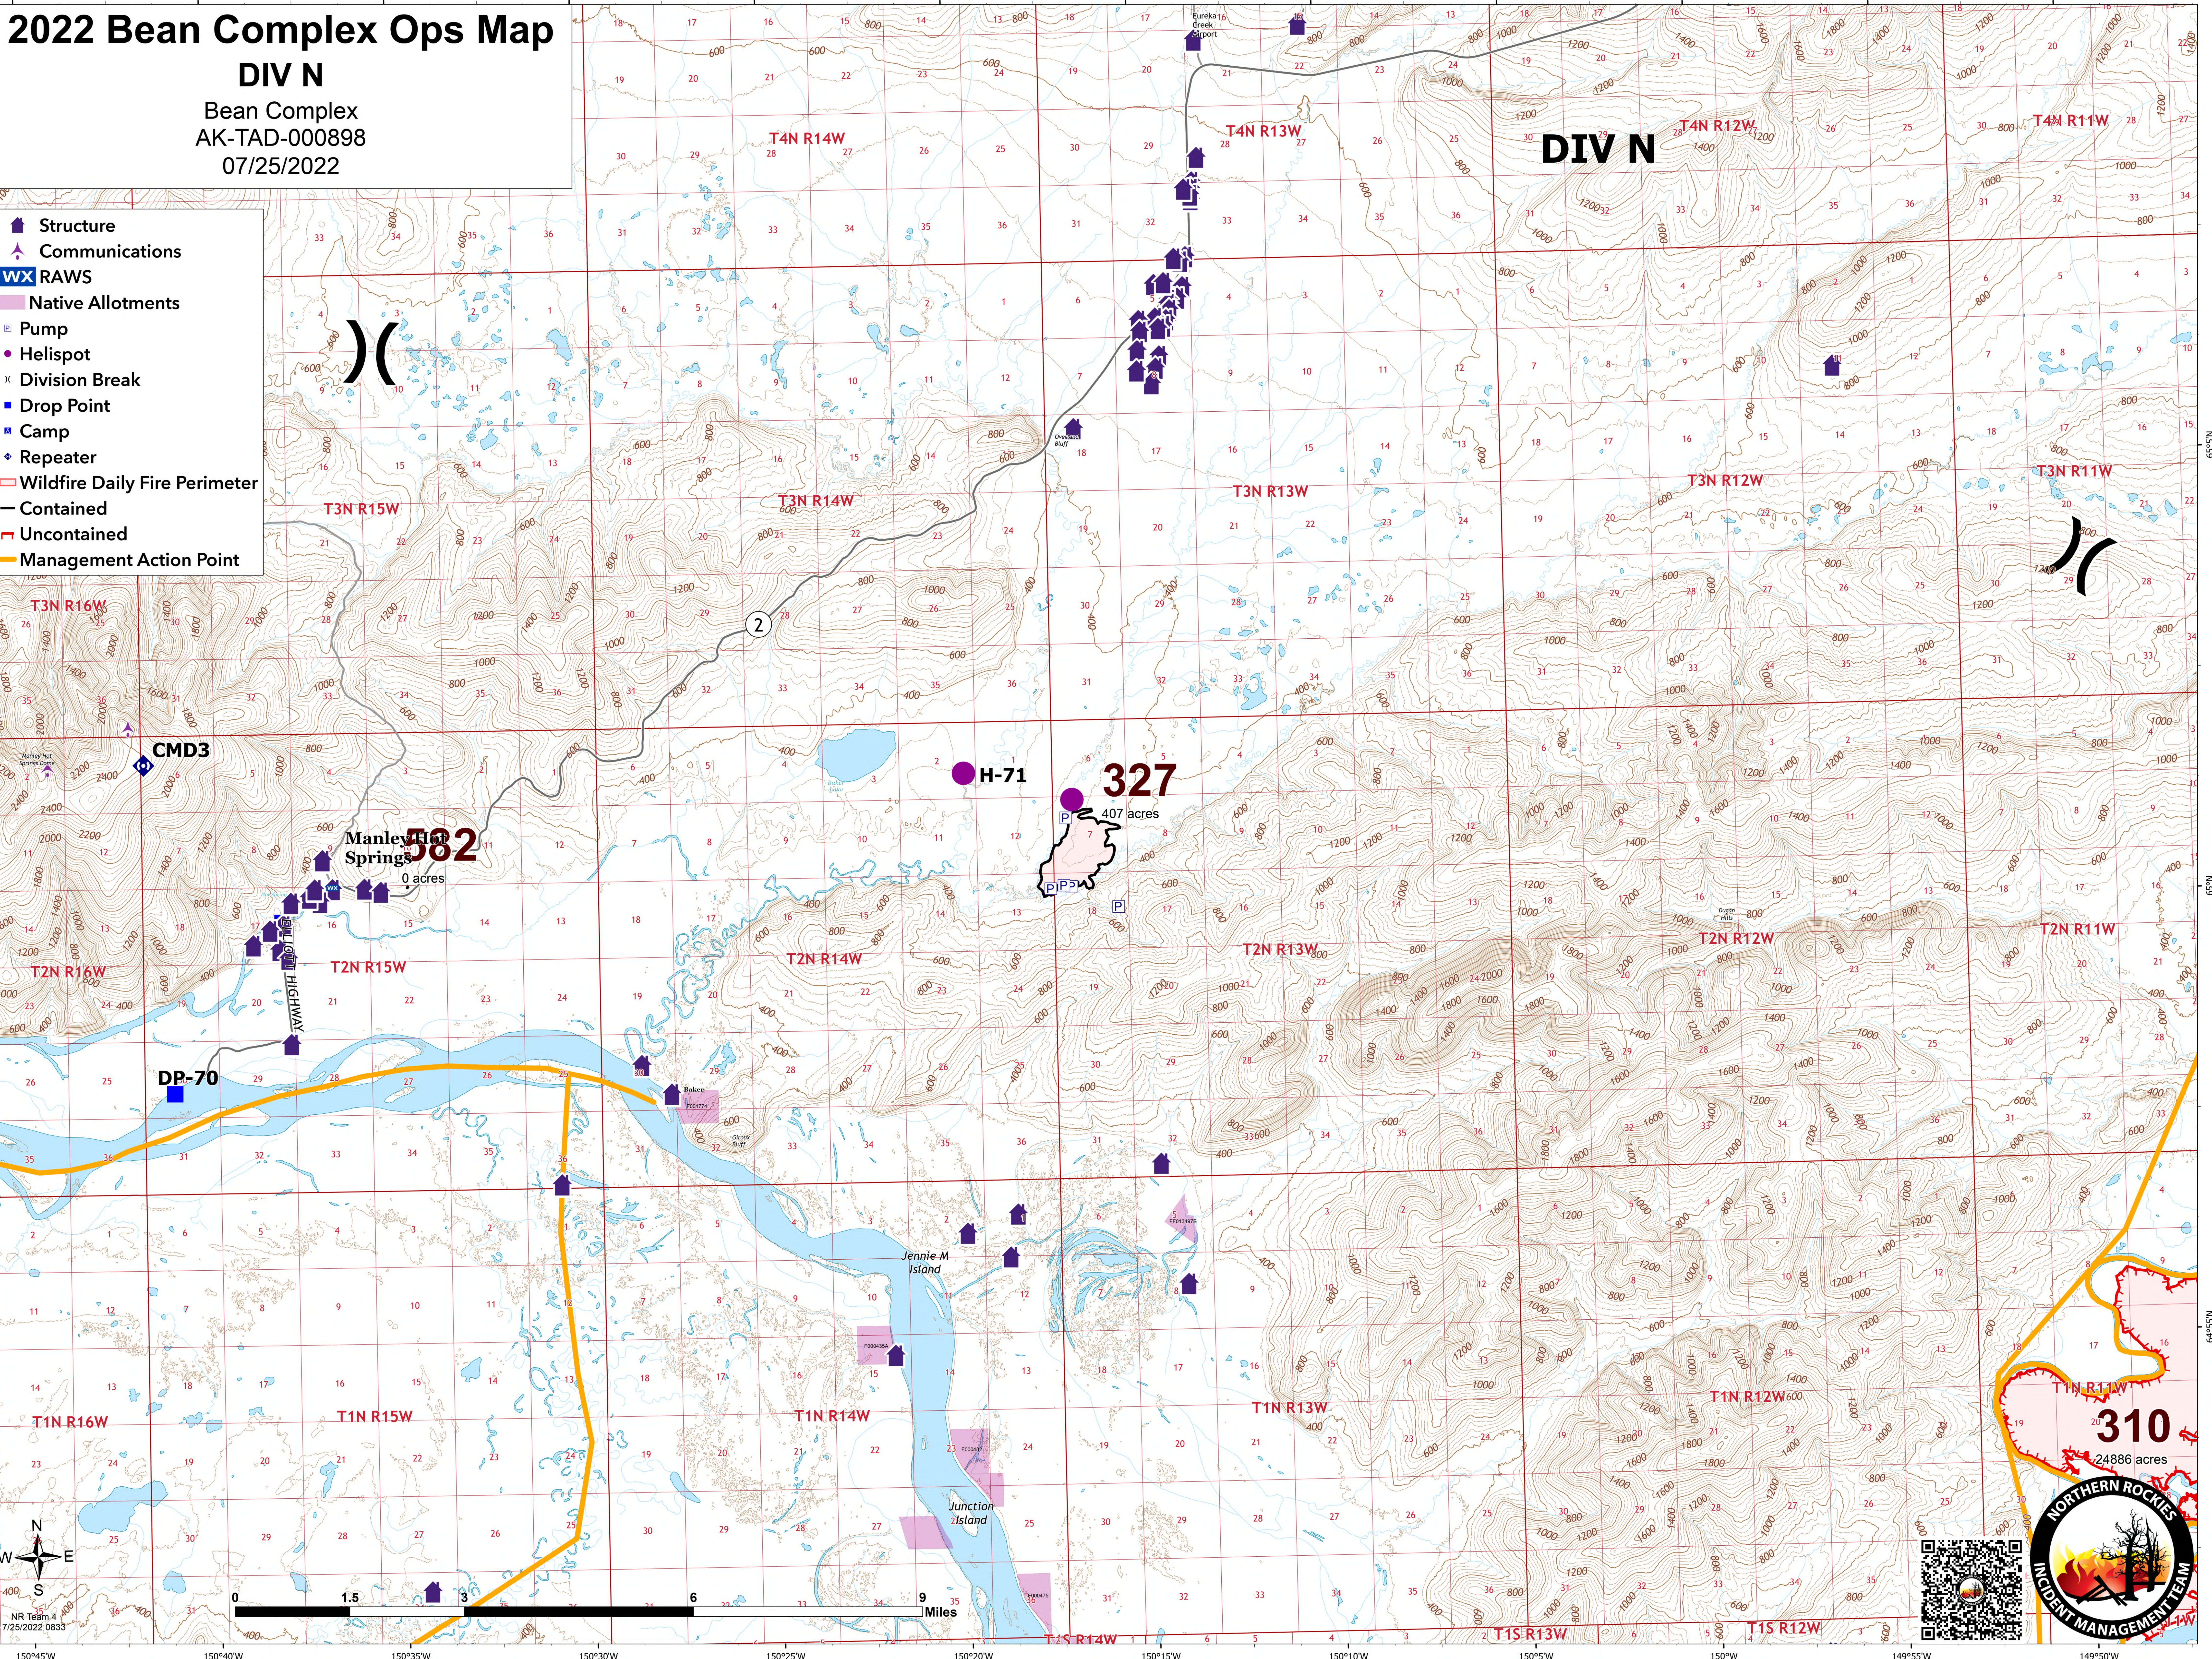

# 2022 Bean Complex Ops Map

## DIV N

Bean Complex  
AK-TAD-000898  
07/25/2022

- Structure
- Communications
- WX RAWS
- Native Allotments
- Pump
- Helispot
- Division Break
- Drop Point
- Camp
- Repeater
- Wildfire Daily Fire Perimeter
- Contained
- Uncontained
- Management Action Point

NR Team 4  
7/25/2022 0833