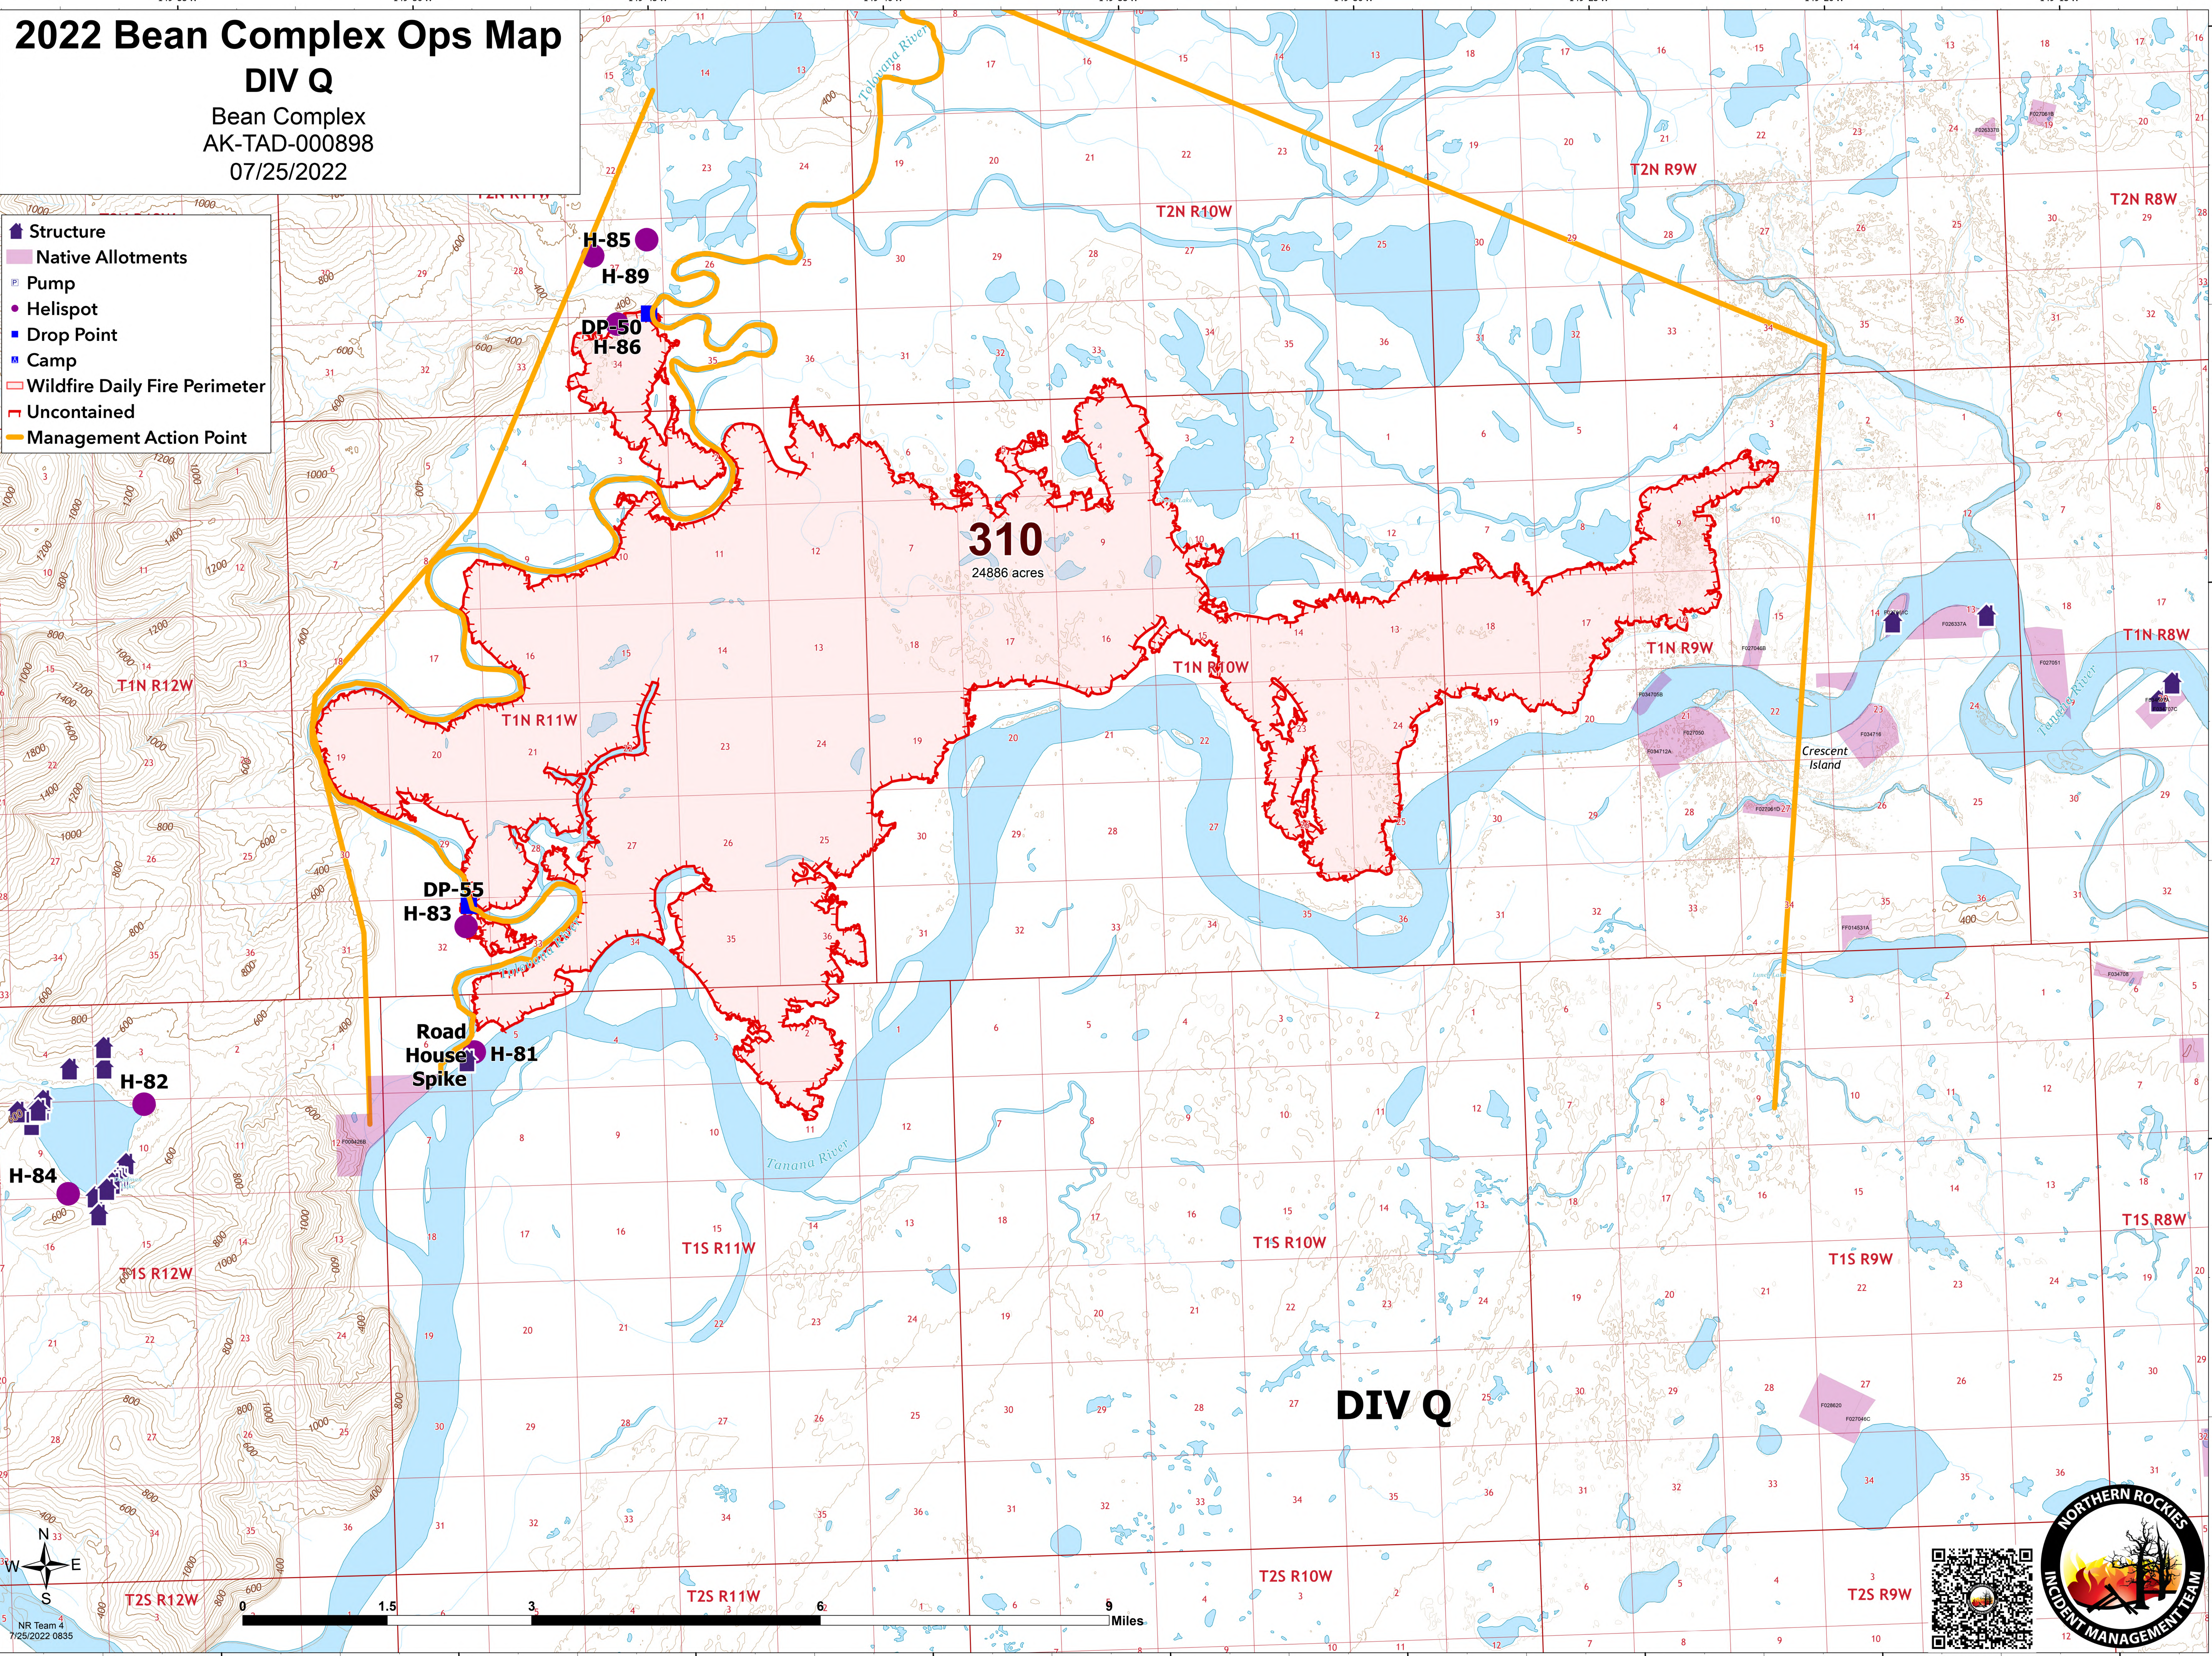

2022 Bean Complex Ops Map

DIV Q

Bean Complex
AK-TAD-000898
07/25/2022

- Structure
- Native Allotments
- Pump
- Helispot
- Drop Point
- Camp
- Wildfire Daily Fire Perimeter
- Uncontained
- Management Action Point

310

24886 acres

DIV Q

NR Team 4
7/25/2022 0835