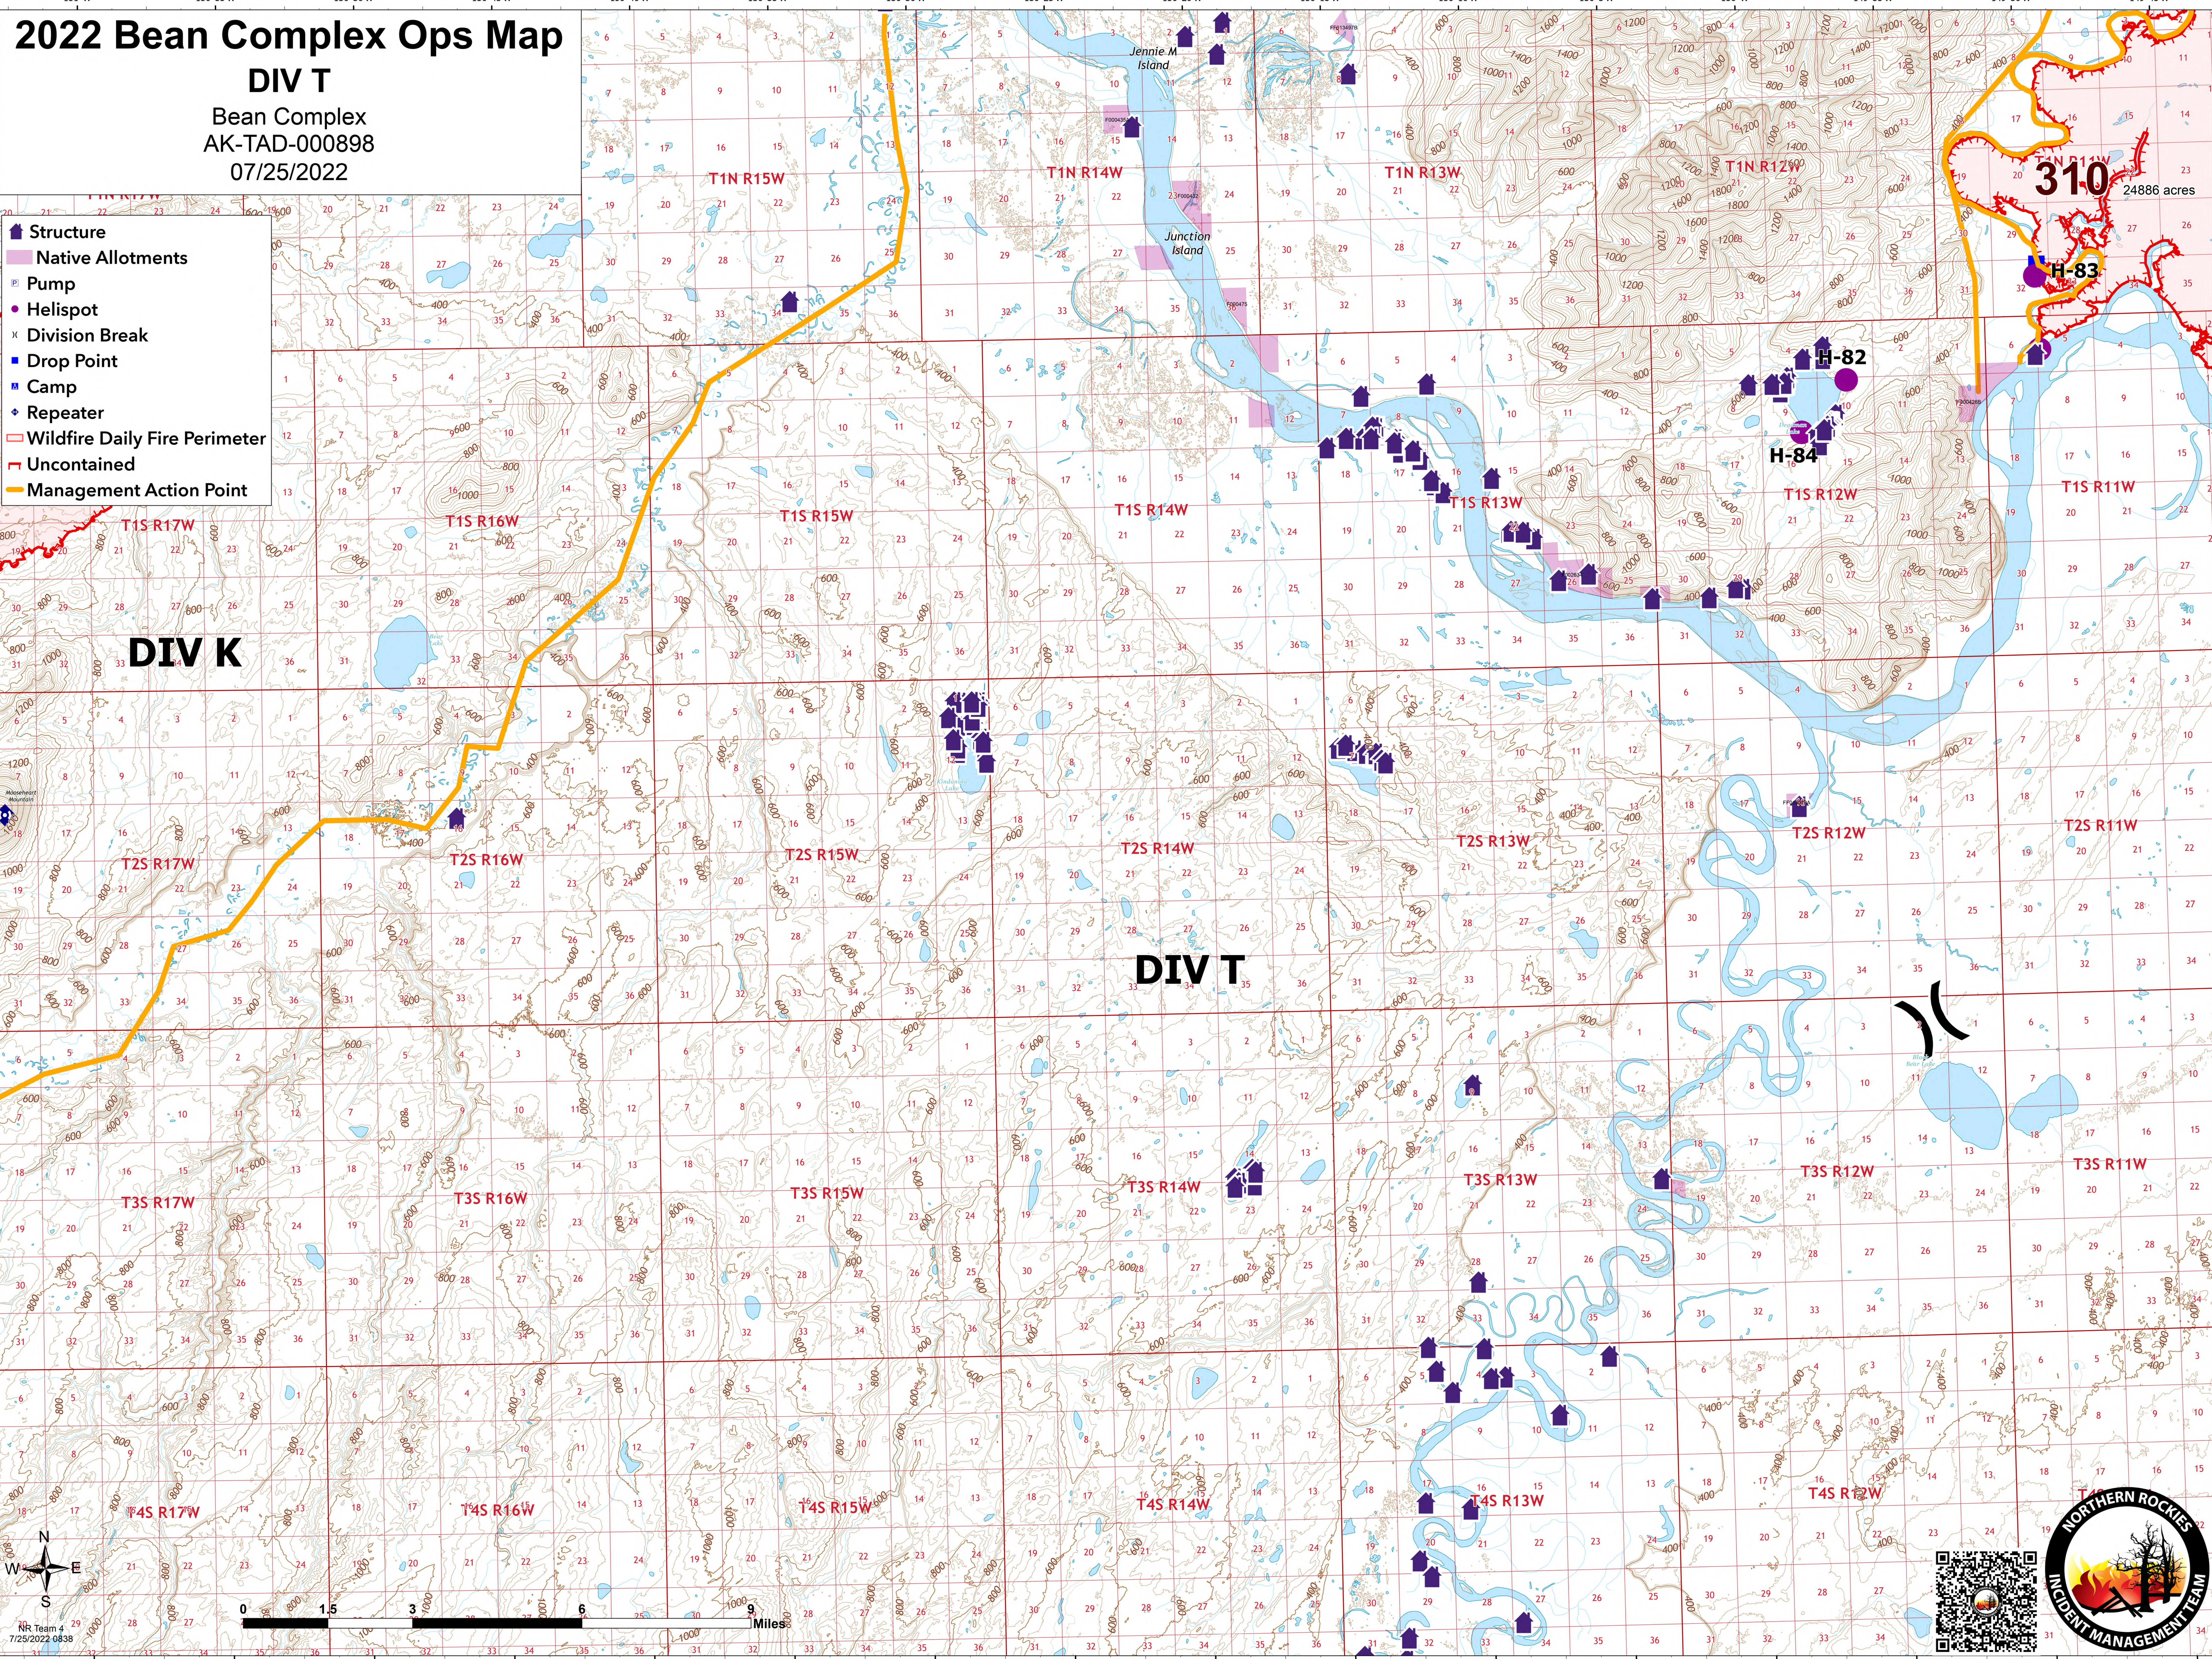

2022 Bean Complex Ops Map

DIV T

Bean Complex
AK-TAD-000898
07/25/2022

- Structure
- Native Allotments
- Pump
- Helispot
- Division Break
- Drop Point
- Camp
- Repeater
- Wildfire Daily Fire Perimeter
- Uncontained
- Management Action Point

DIV K

DIV T

NR Team 4
7/25/2022 0838