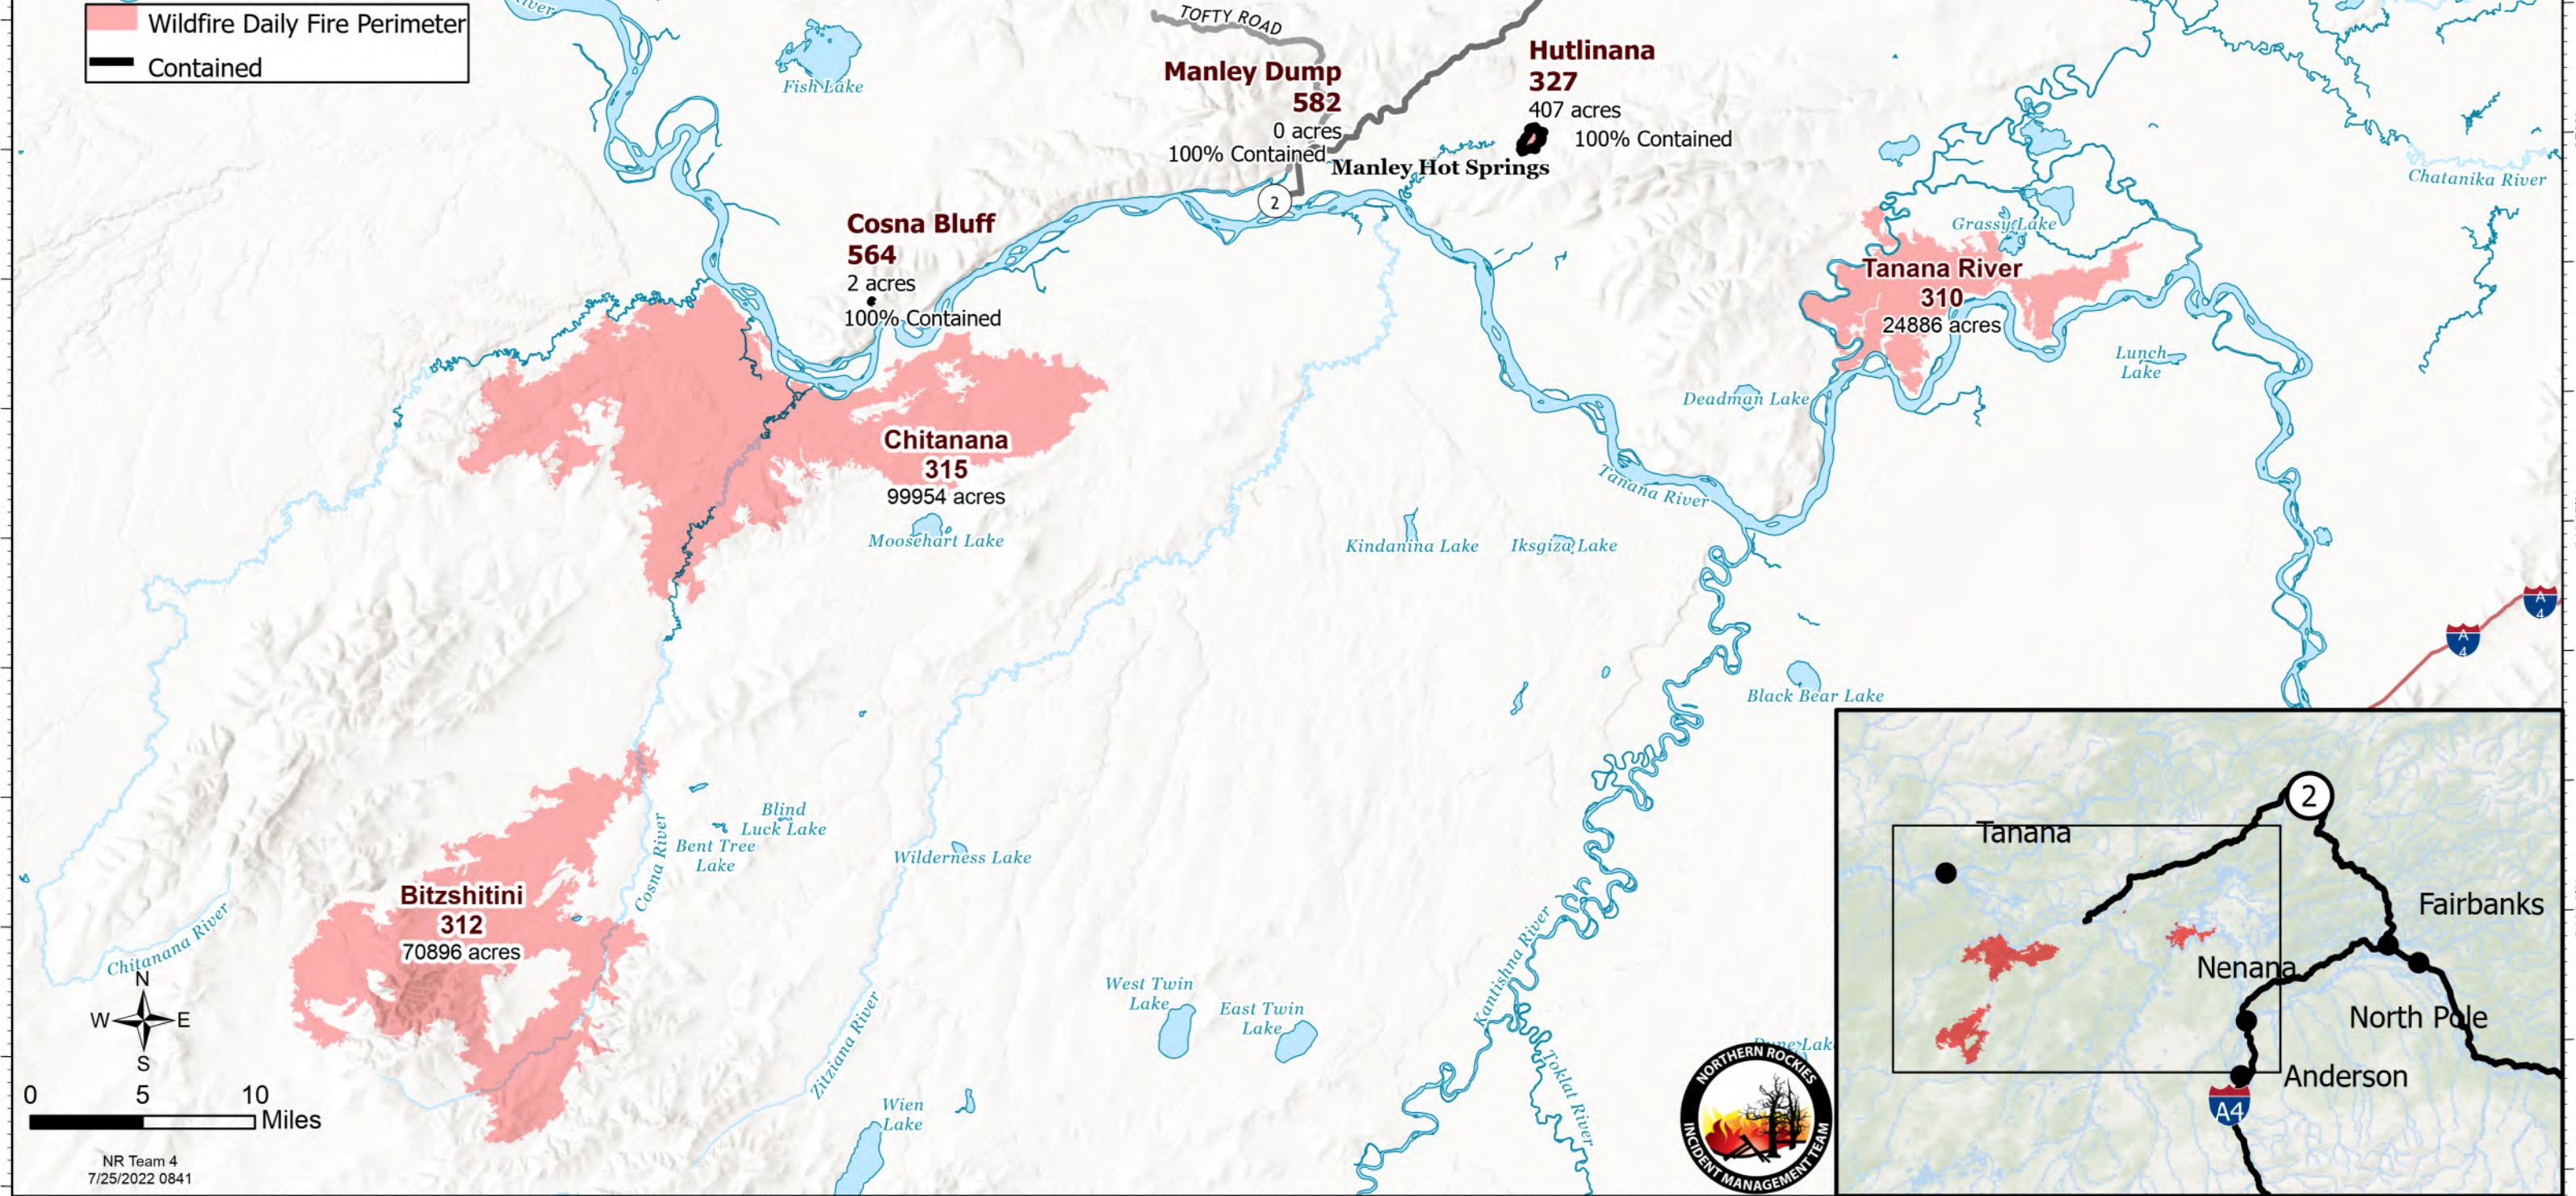

2022 Bean Complex Public Map

Bean Complex
AK-TAD-000898
7/25/2022

196,254 Acres from IR and Imagery
@ 07/25 0800

Fires are being fought under a "Point Zone Protections" strategy, where structures are protected but minimal work is done on perimeter control.

Wildfire Daily Fire Perimeter
Contained

NR Team 4
7/25/2022 0841