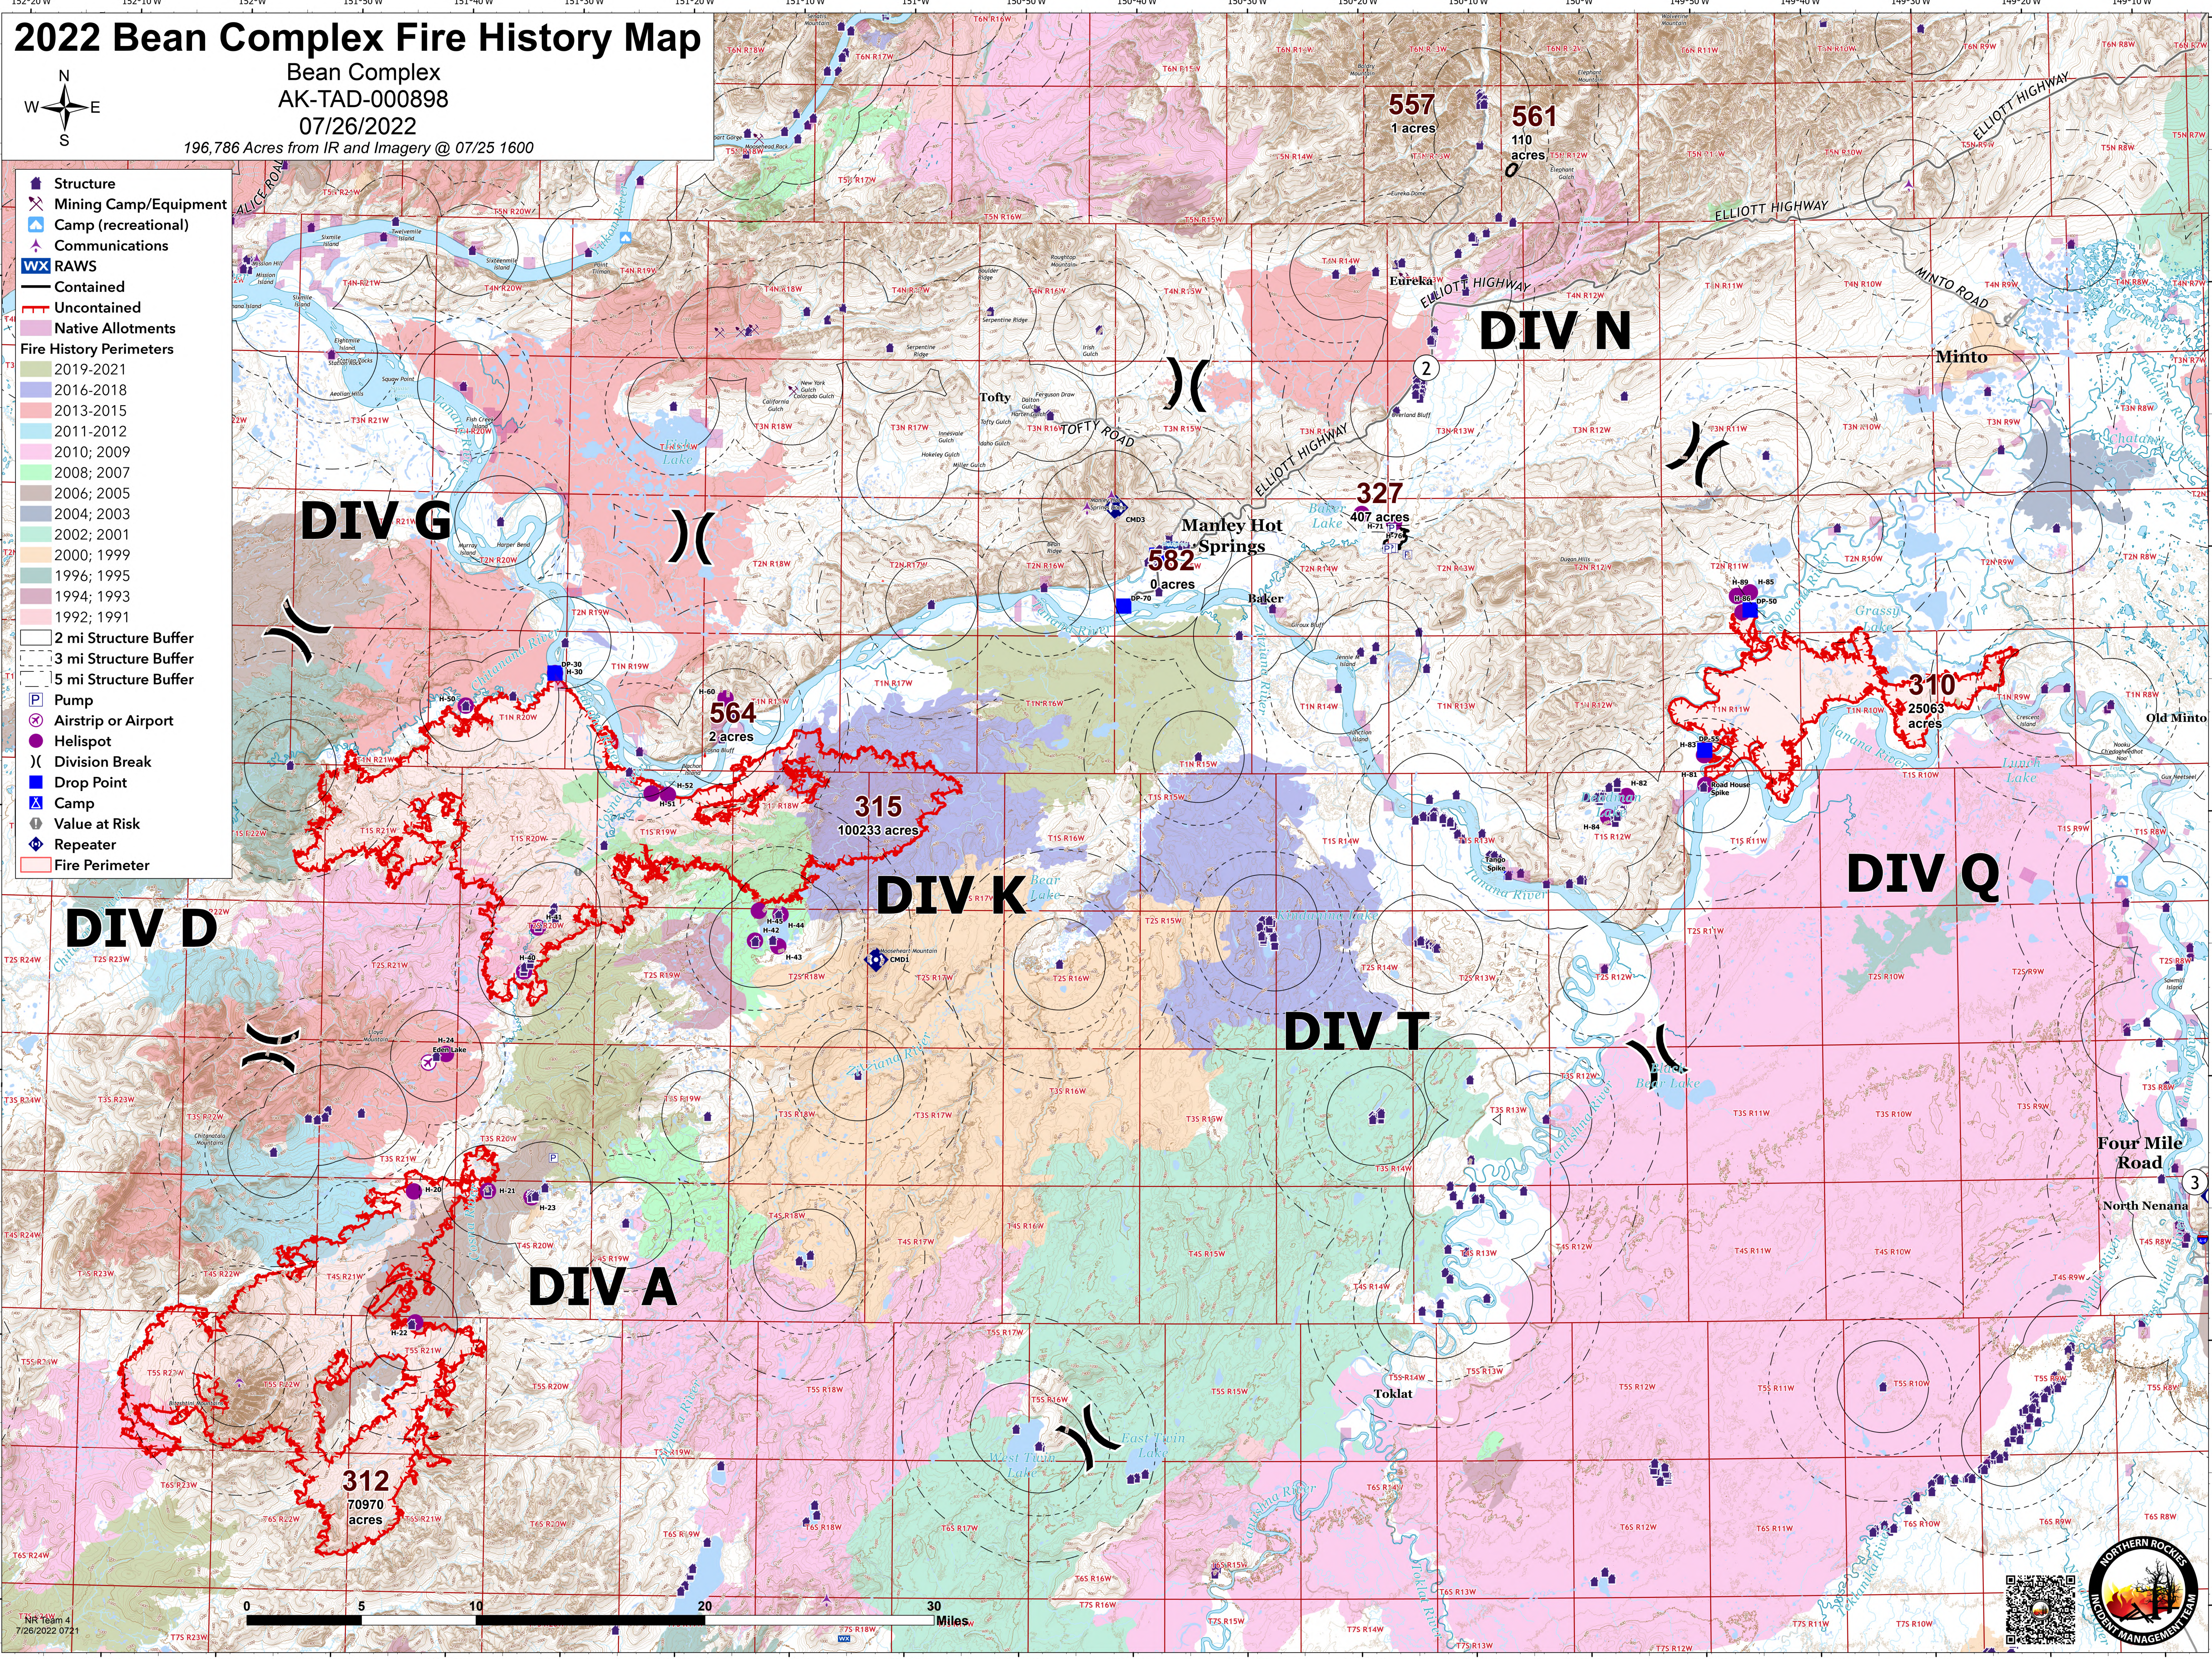

2022 Bean Complex Fire History Map

Bean Complex
AK-TAD-000898
07/26/2022

196,786 Acres from IR and Imagery @ 07/25 1600

- Structure
- Mining Camp/Equipment
- Camp (recreational)
- Communications
- WX RAWS
- Contained
- Uncontained
- Native Allotments
- Fire History Perimeters
 - 2019-2021
 - 2016-2018
 - 2013-2015
 - 2011-2012
 - 2010; 2009
 - 2008; 2007
 - 2006; 2005
 - 2004; 2003
 - 2002; 2001
 - 2000; 1999
 - 1996; 1995
 - 1994; 1993
 - 1992; 1991
- 2 mi Structure Buffer
- 3 mi Structure Buffer
- 5 mi Structure Buffer
- Pump
- Airstrip or Airport
- Helispot
- Division Break
- Drop Point
- Camp
- Value at Risk
- Repeater
- Fire Perimeter

DIV G

DIV N

DIV Q

DIV D

DIV K

DIV T

DIV A

Toklat

Four Mile Road

North Nenana

Eureka

Manley Hot Springs

Minto

564
2 acres

315
100233 acres

327
407 acres

582
0 acres

310
25063 acres

312
70970 acres

NR Team 4
7/26/2022 07:21