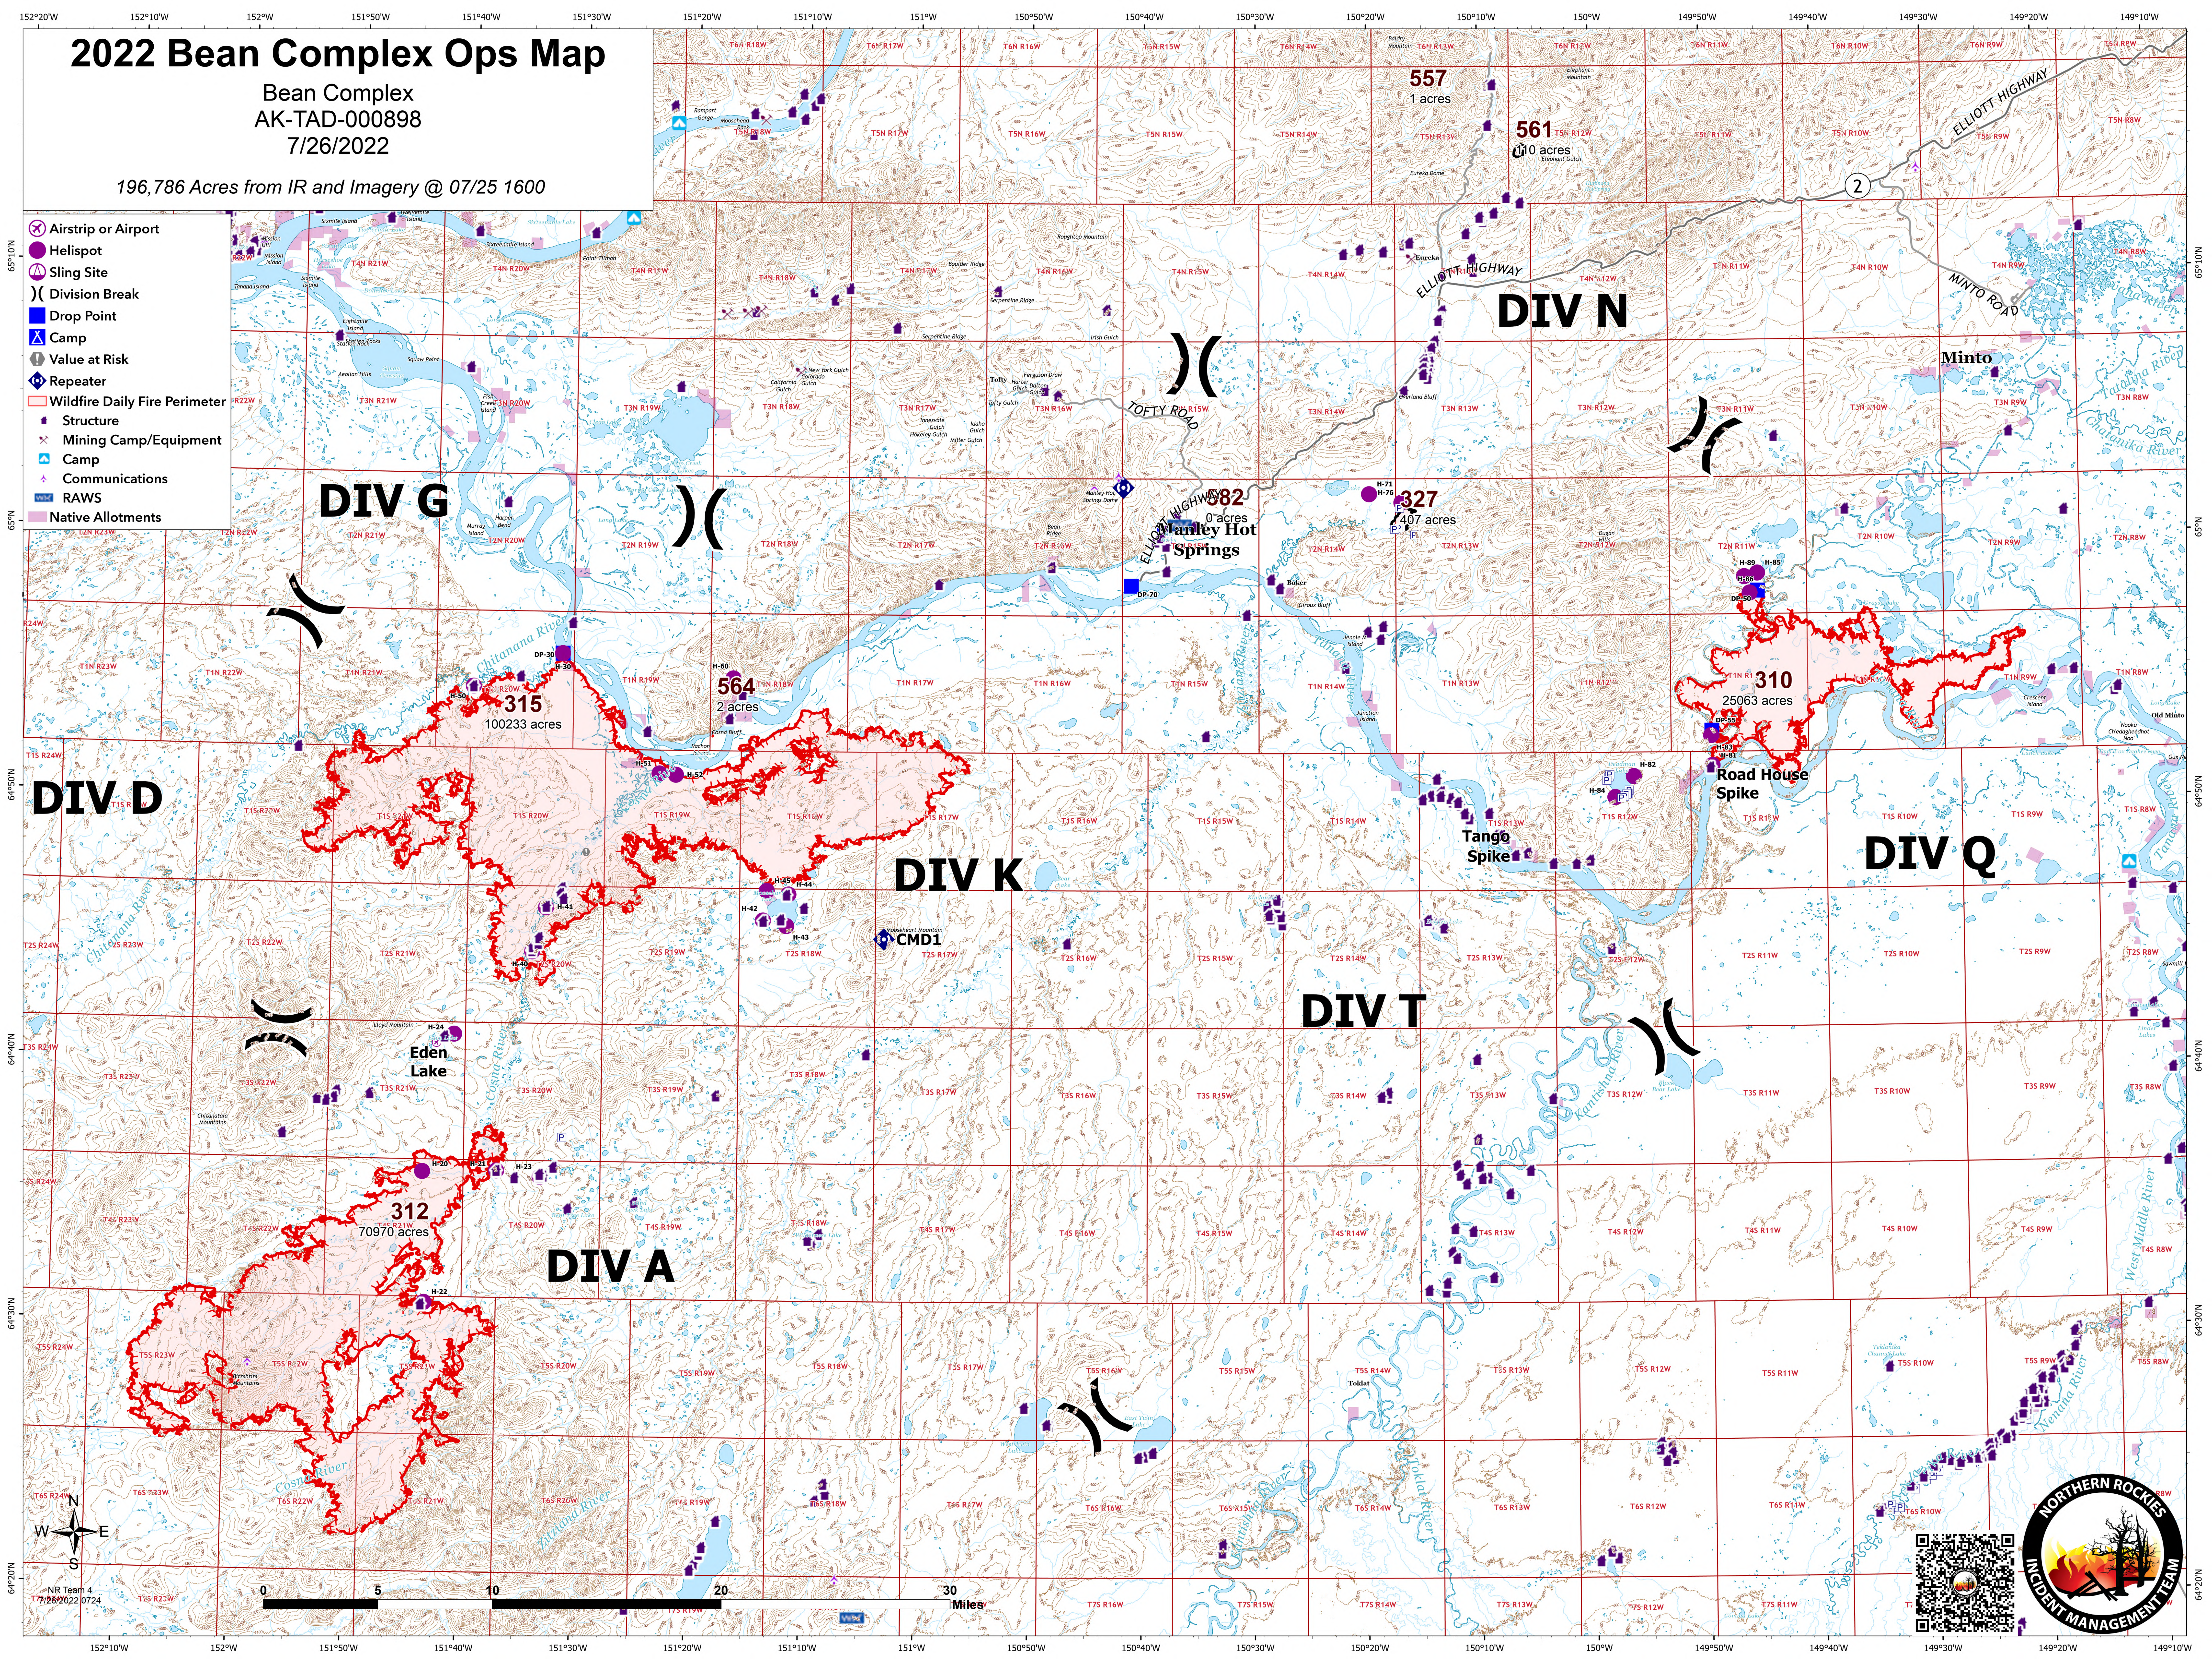

2022 Bean Complex Ops Map

Bean Complex
AK-TAD-000898
7/26/2022

196,786 Acres from IR and Imagery @ 07/25 1600

- Airstrip or Airport
- Helispot
- Sling Site
- Division Break
- Drop Point
- Camp
- Value at Risk
- Repeater
- Wildfire Daily Fire Perimeter
- Structure
- Mining Camp/Equipment
- Camp
- Communications
- RAWS
- Native Allotments

DIV N

DIV G

DIV D

DIV K

DIV T

DIV A

DIV Q

557
1 acres

561
10 acres

582
0 acres
Manley Hot Springs

315
100233 acres

564
2 acres

327
407 acres

310
25063 acres

312
70970 acres

NR Team 4
7/26/2022 0724

0 5 10 20 30 Miles