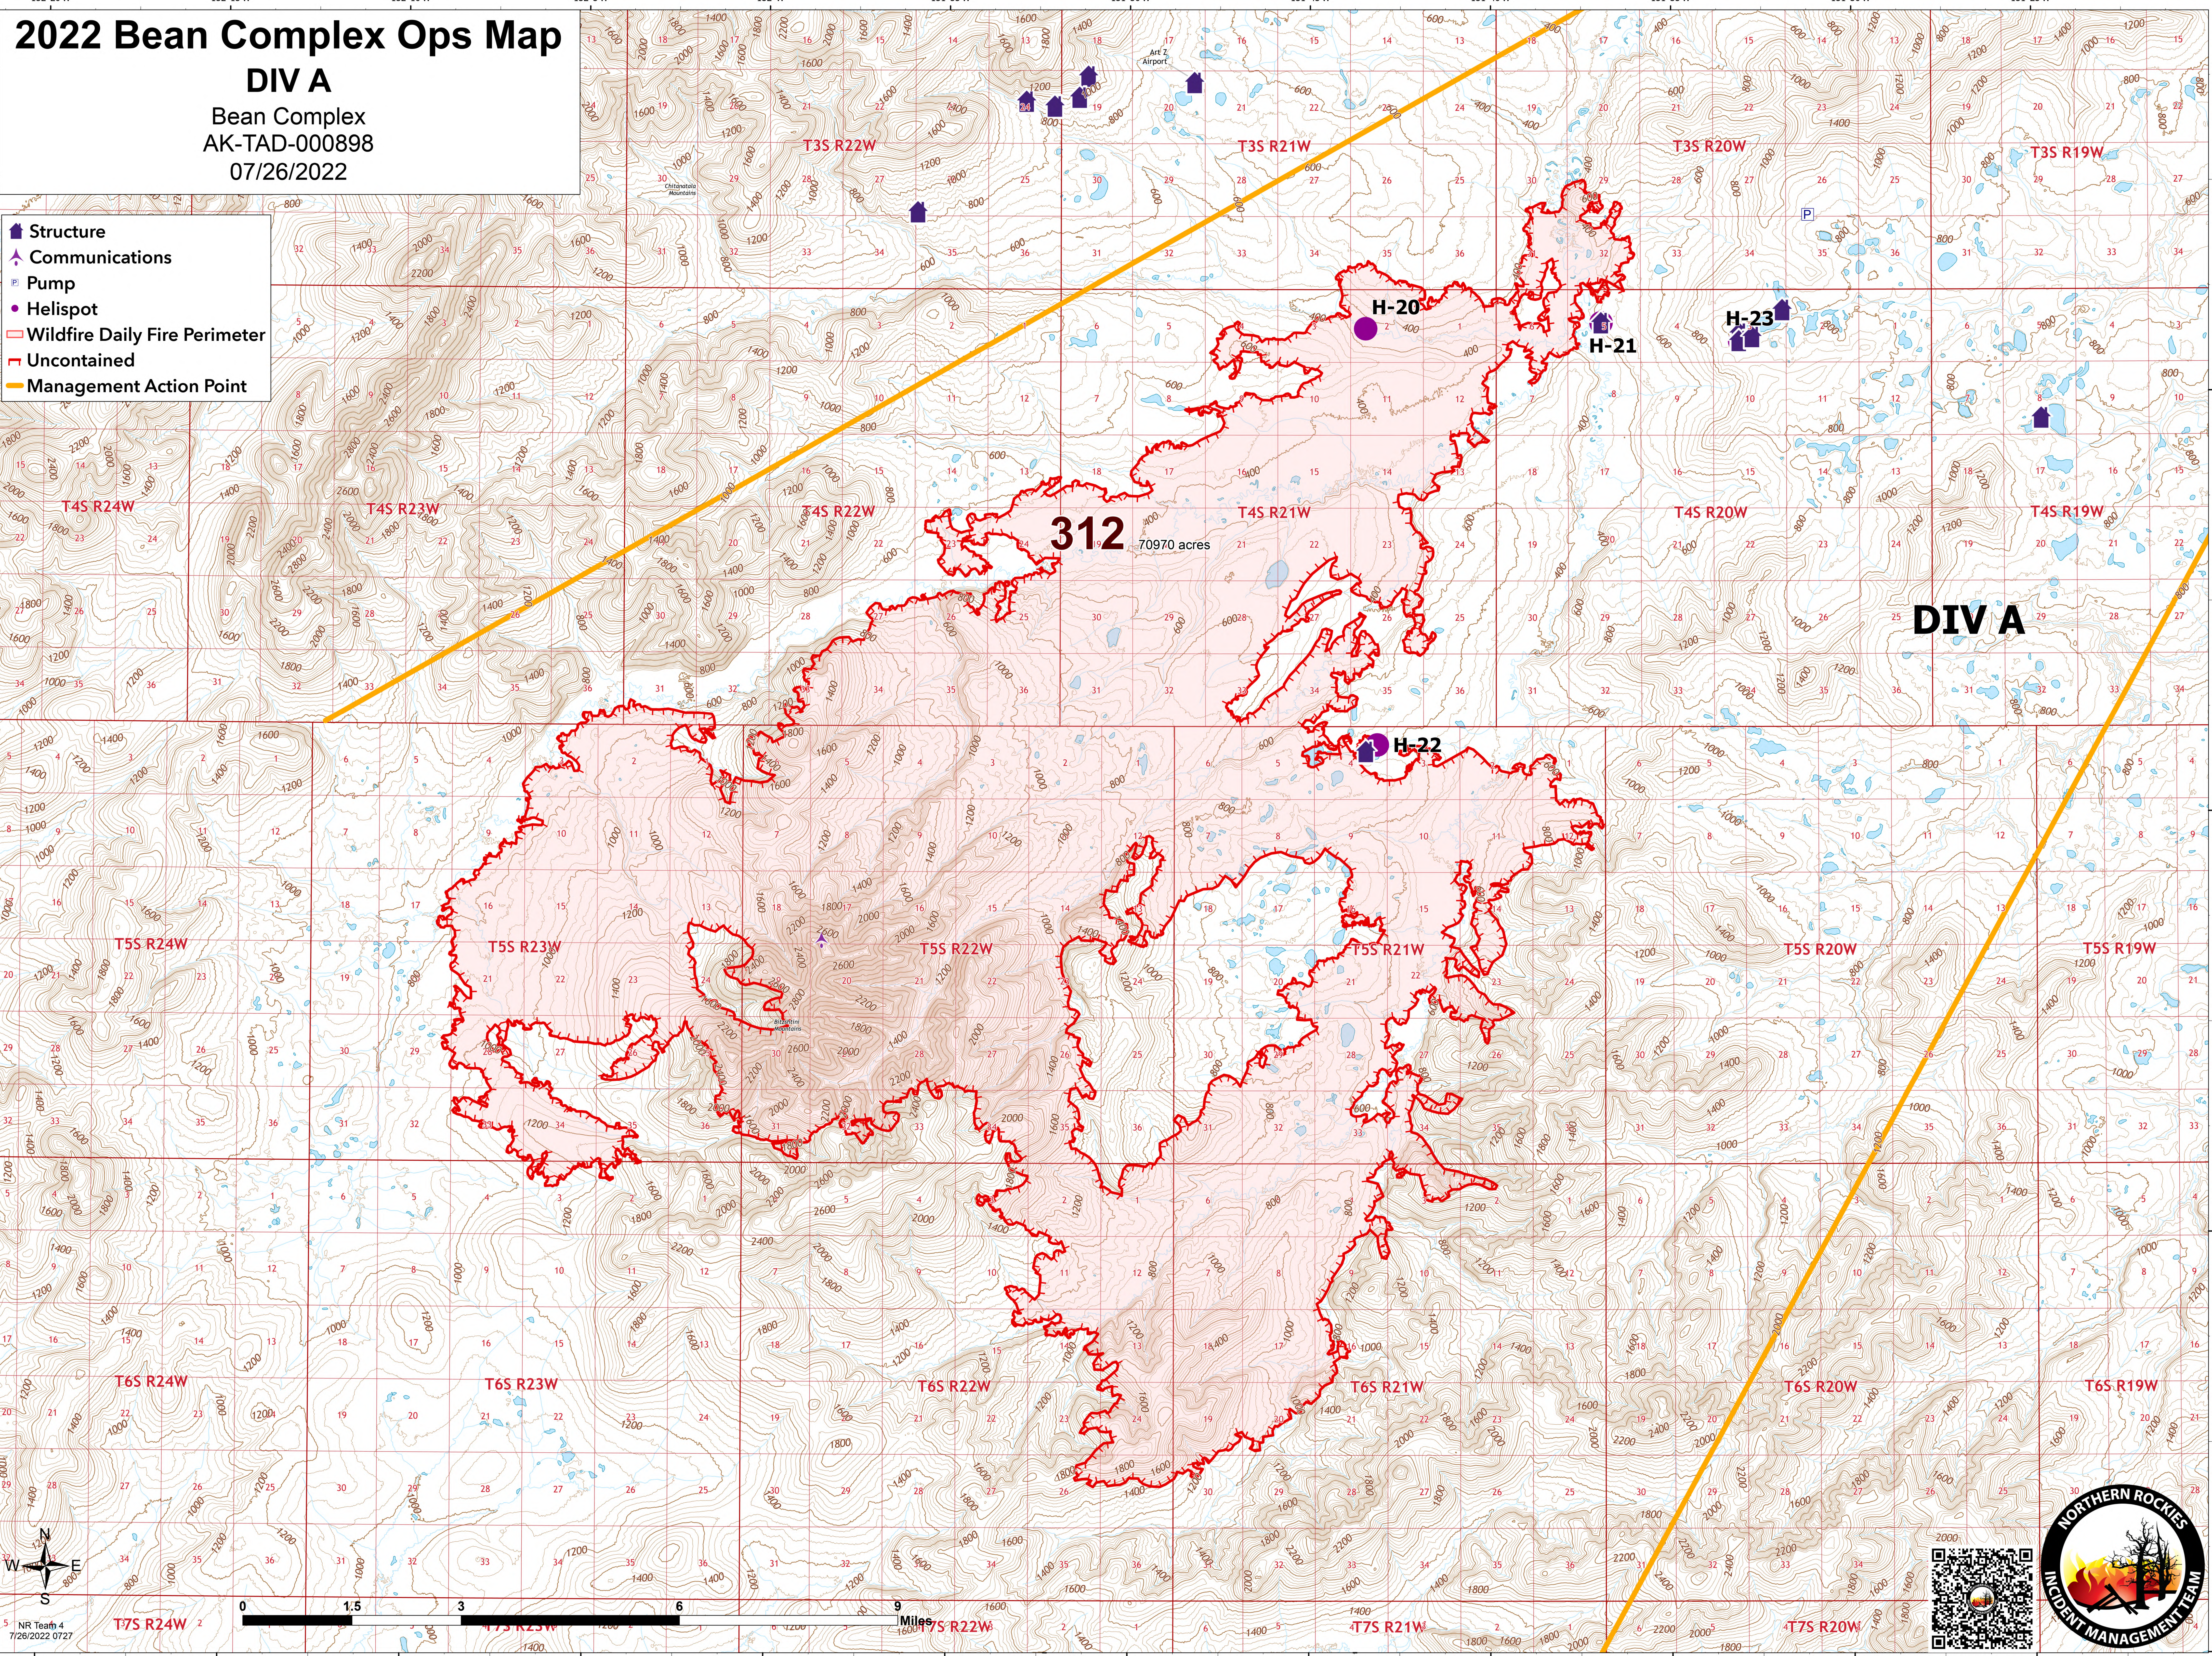

# 2022 Bean Complex Ops Map

## DIV A

Bean Complex  
AK-TAD-000898  
07/26/2022

- Structure
- Communications
- Pump
- Helispot
- Wildfire Daily Fire Perimeter
- Uncontained
- Management Action Point

312  
70970 acres

DIV A

H-20

H-21

H-23

H-22

5 NR Teath 4  
7/26/2022 0727