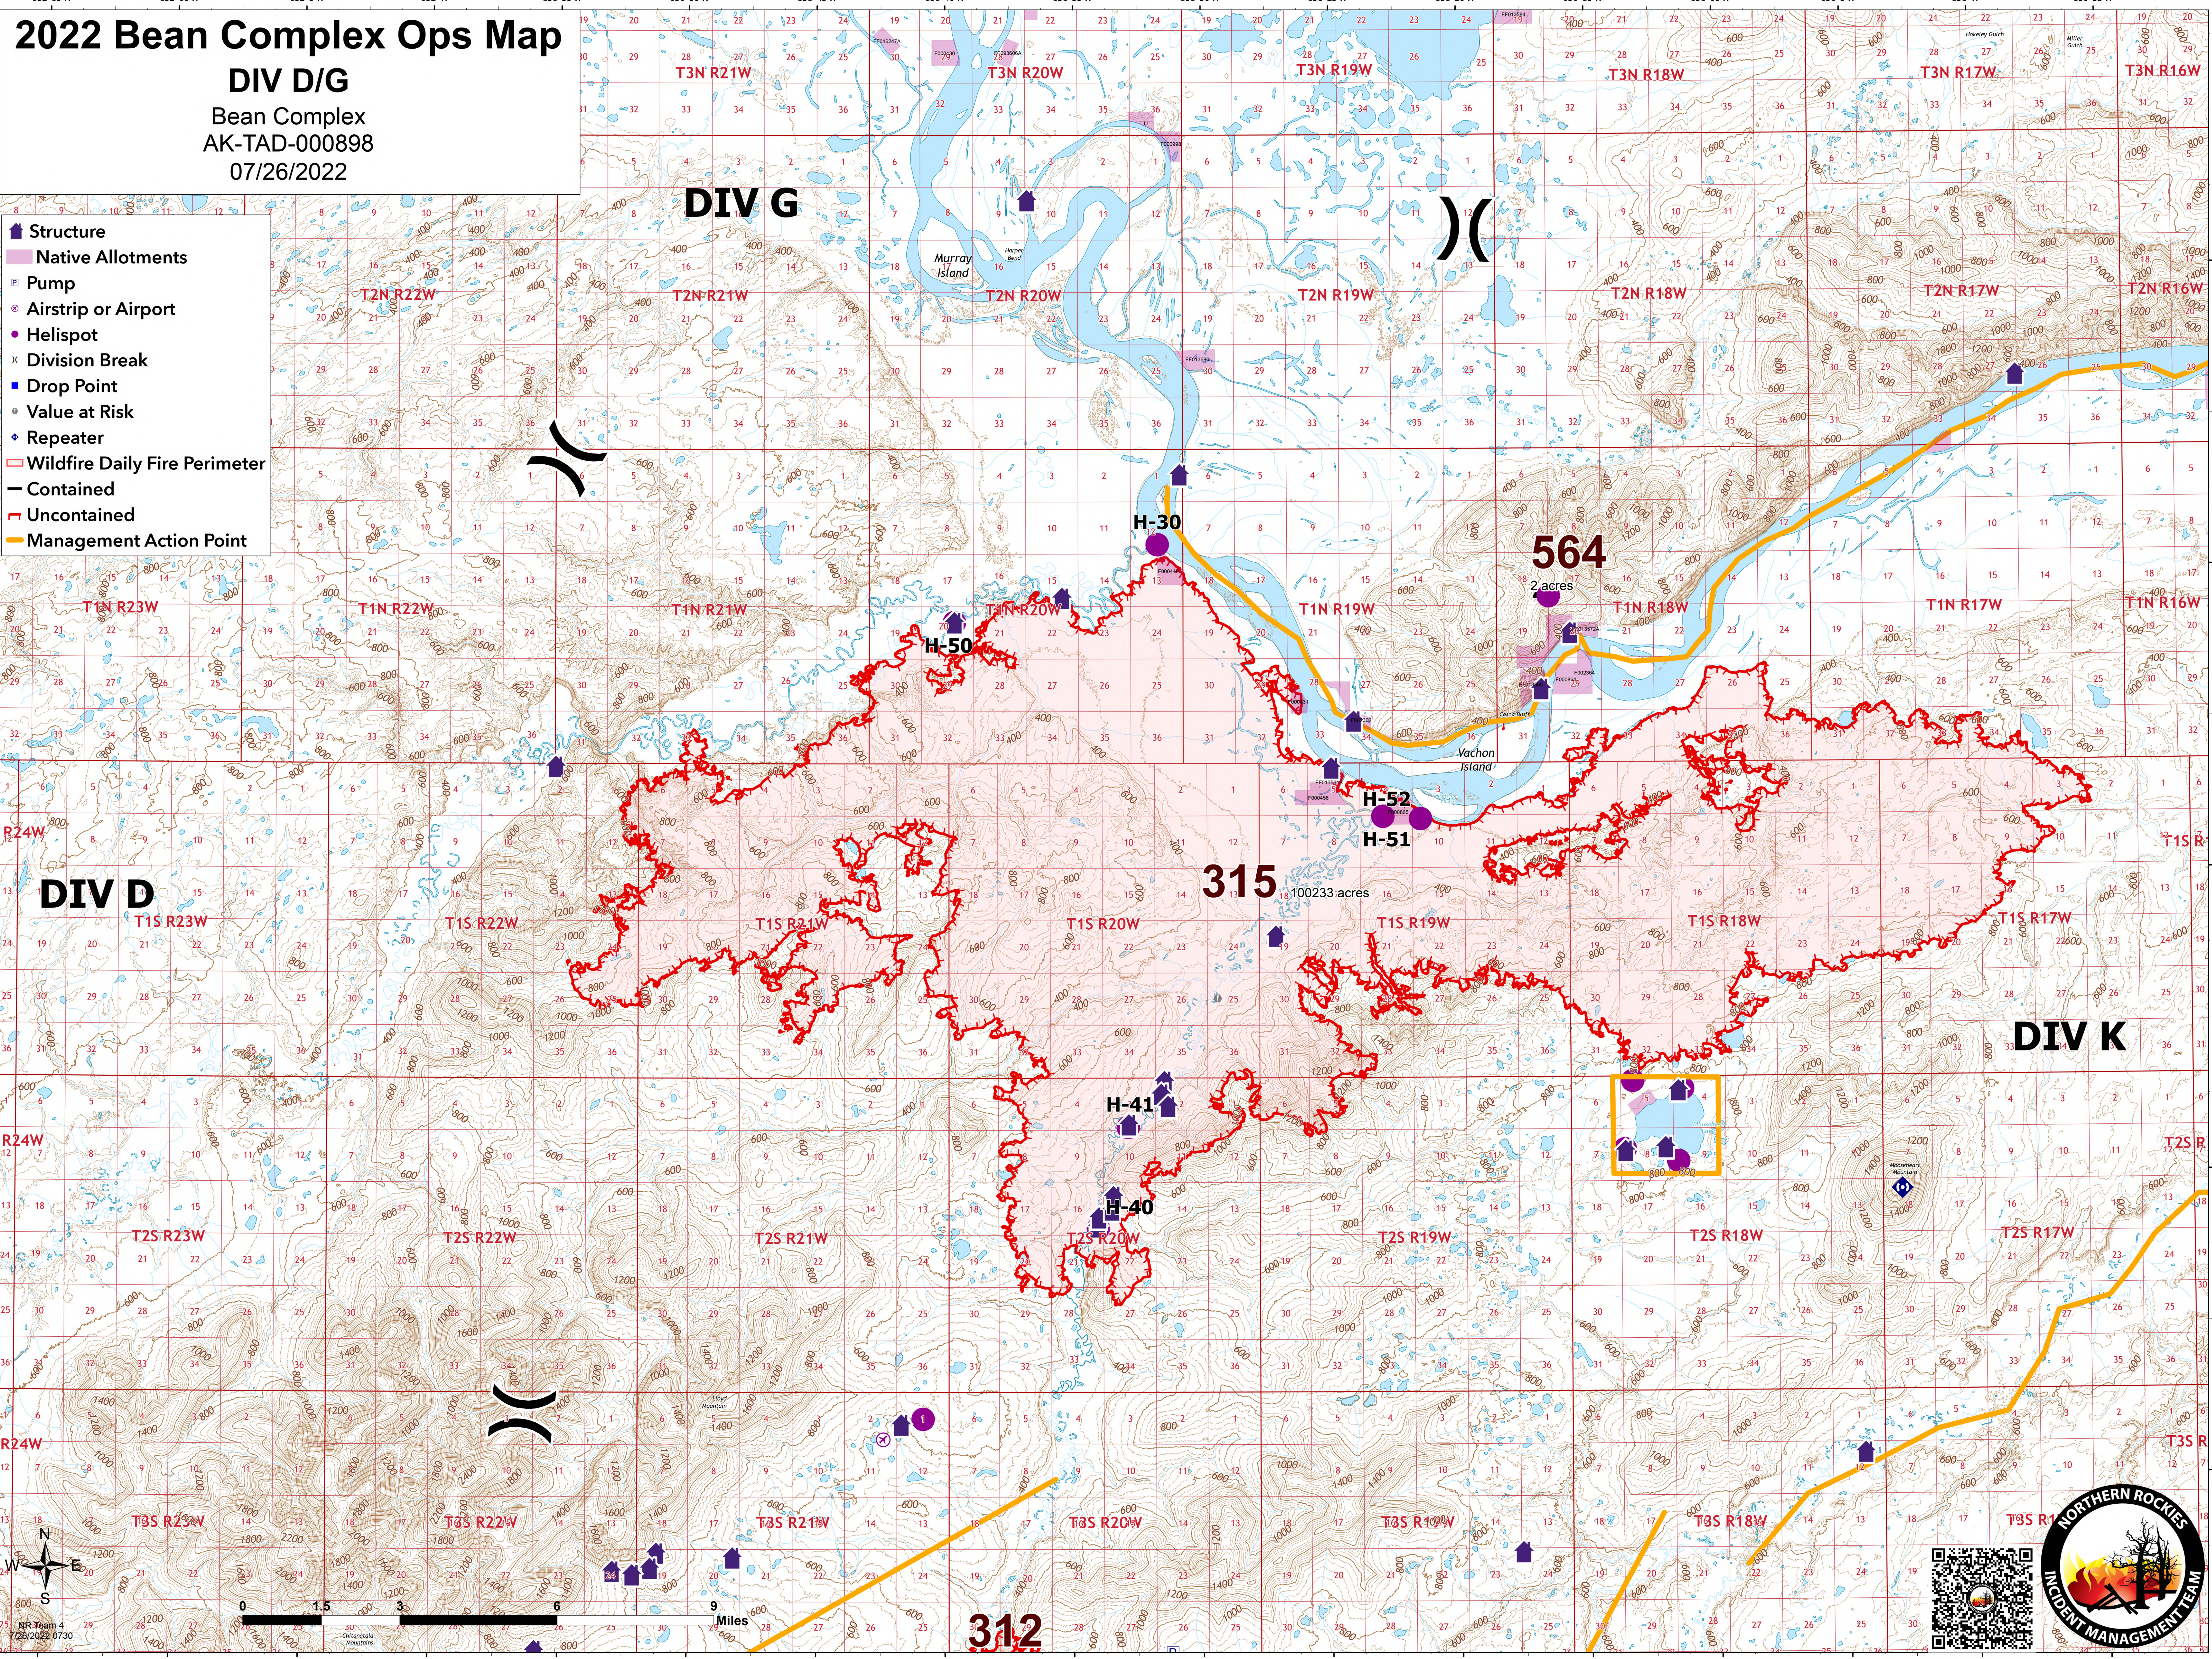

2022 Bean Complex Ops Map

DIV D/G

Bean Complex
AK-TAD-000898
07/26/2022

- Structure
- Native Allotments
- Pump
- Airstrip or Airport
- Helispot
- Division Break
- Drop Point
- Value at Risk
- Repeater
- Wildfire Daily Fire Perimeter
- Contained
- Uncontained
- Management Action Point

DIV G

DIV D

DIV K

312

315 100233 acres

564 2 acres

H-50

H-30

H-52

H-51

H-41

H-40

NR Team 4
08/2022 0730